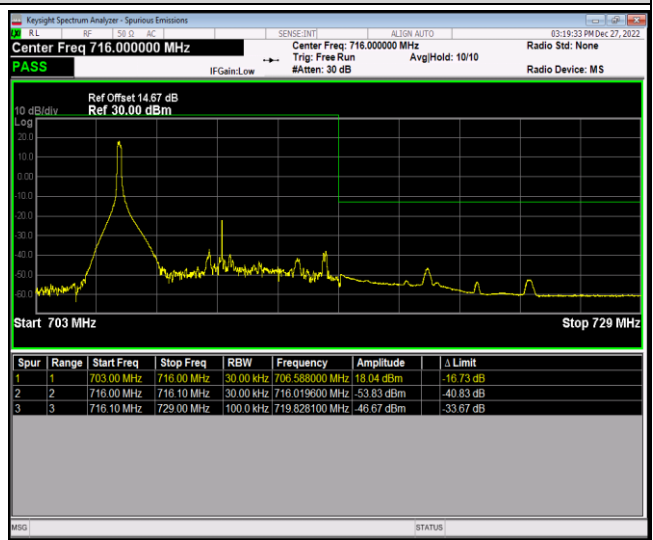

Band12-10MHz-QPSK-23130-1RB#0

Band12-10MHz-QPSK-23130-50RB#0