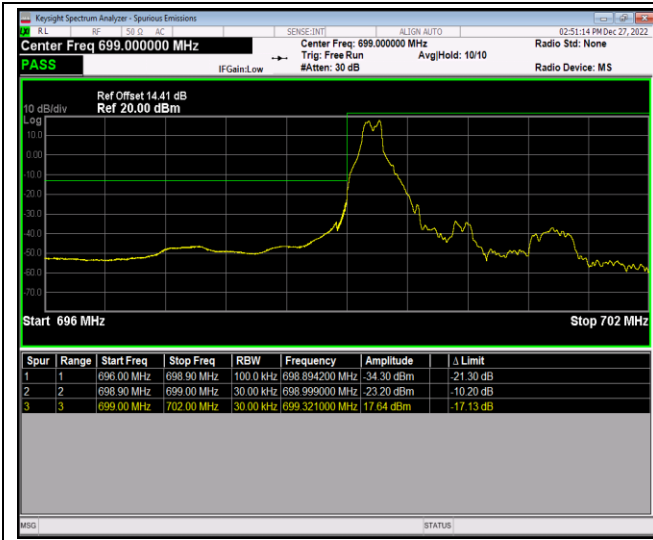

Band12-1.4MHz-QPSK-23017-1RB#0

Band12-1.4MHz-QPSK-23017-6RB#0