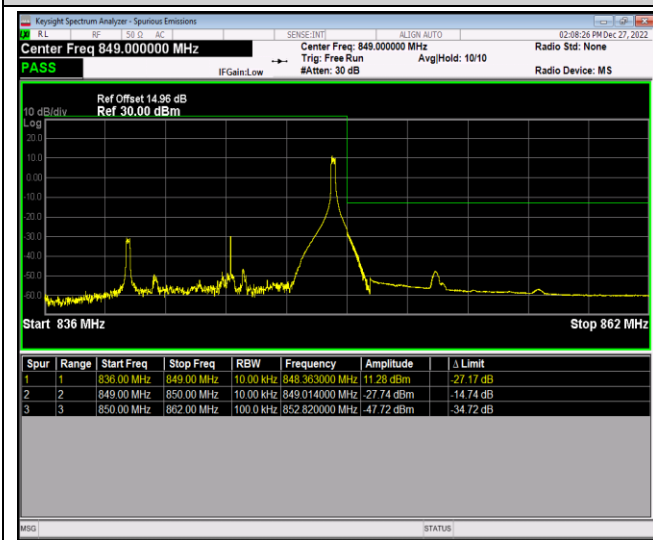

Band5-10MHz-16QAM-20450-1RB#0

Band5-10MHz-16QAM-20450-1RB#49

Band5-10MHz-16QAM-20450-50RB#0

Band5-10MHz-16QAM-20600-1RB#0

Band5-10MHz-16QAM-20600-1RB#49

Band5-10MHz-16QAM-20600-50RB#0

Band12-1.4MHz-QPSK-23017-1RB#0