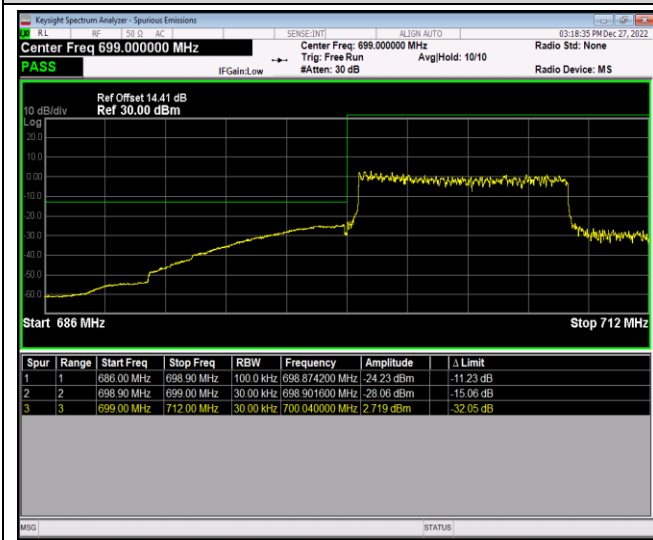

Band12-10MHz-QPSK-23060-50RB#0

Band12-10MHz-QPSK-23130-1RB#49