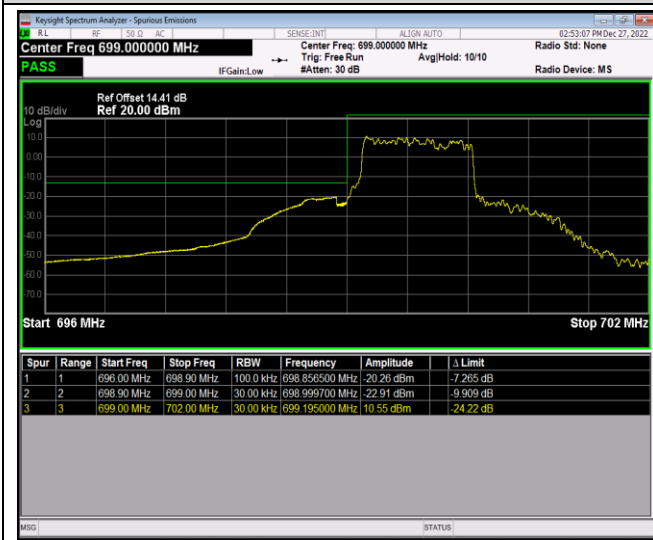

Band12-1.4MHz-QPSK-23017-6RB#0

Band12-1.4MHz-QPSK-23173-1RB#5