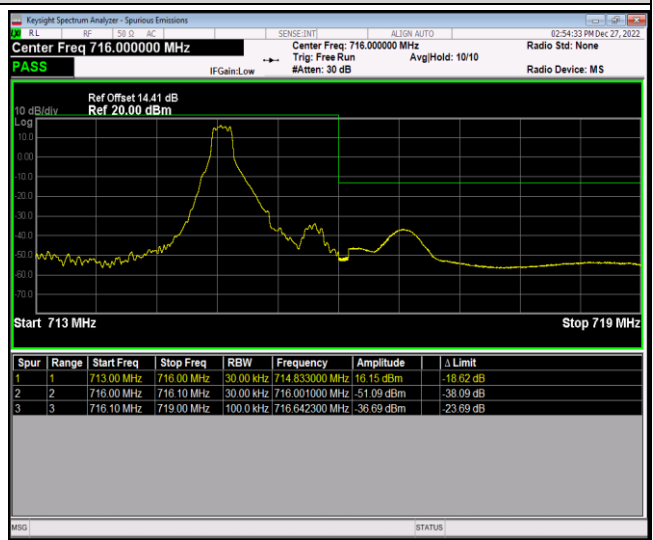

Band12-1.4MHz-16QAM-23173-1RB#0

Band12-1.4MHz-16QAM-23173-6RB#0