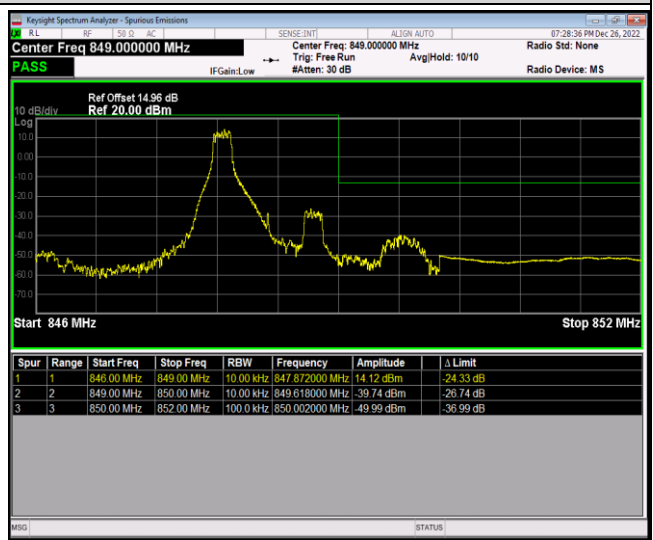

Band5-1.4MHz-QPSK-20643-1RB#0

Band5-1.4MHz-QPSK-20643-6RB#0