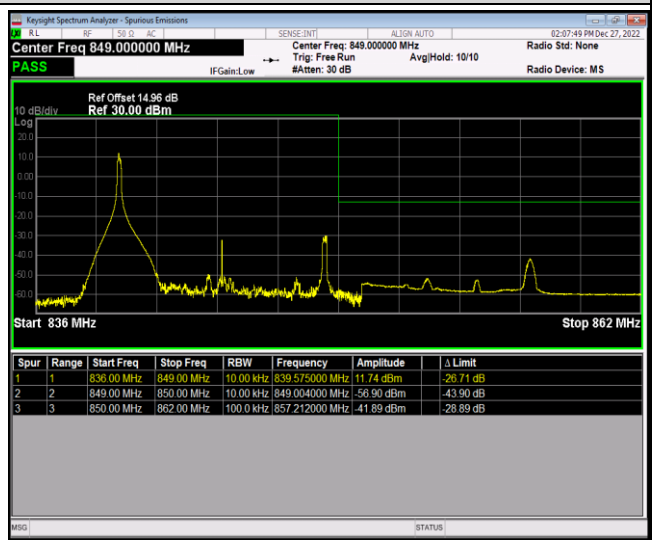

Band5-10MHz-16QAM-20450-1RB#0

Band5-10MHz-16QAM-20450-1RB#49

Band5-10MHz-16QAM-20450-50RB#0

Band5-10MHz-16QAM-20600-1RB#0

Band5-10MHz-16QAM-20600-1RB#49

Band5-10MHz-16QAM-20600-50RB#0

Band12-1.4MHz-QPSK-23017-1RB#0