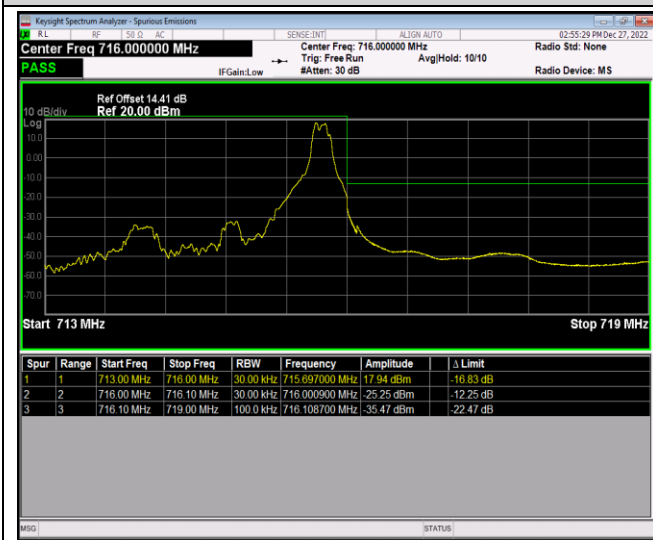

Band12-1.4MHz-16QAM-23017-6RB#0

Band12-1.4MHz-16QAM-23173-1RB#0

Band12-1.4MHz-16QAM-23173-1RB#5

Band12-1.4MHz-16QAM-23173-6RB#0

Band12-10MHz-QPSK-23060-1RB#0

Band12-10MHz-QPSK-23060-1RB#49

Band12-10MHz-QPSK-23060-50RB#0