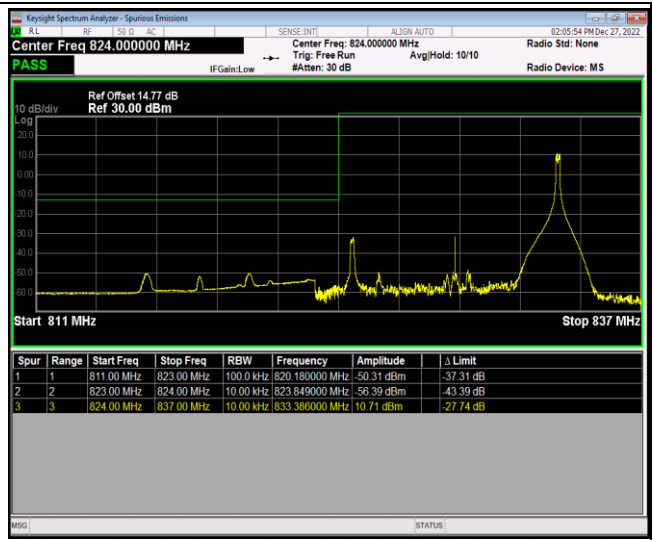

Band5-10MHz-16QAM-20450-1RB#49

Band5-10MHz-16QAM-20600-1RB#0