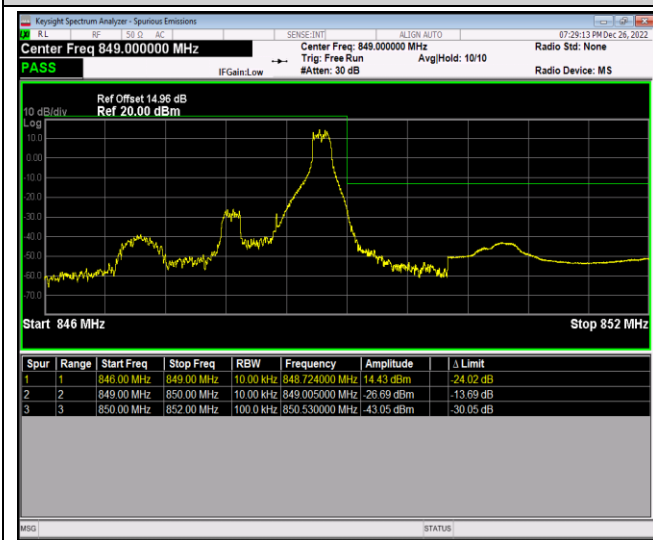

Band5-1.4MHz-QPSK-20643-1RB#5

Band5-1.4MHz-16QAM-20407-1RB#0