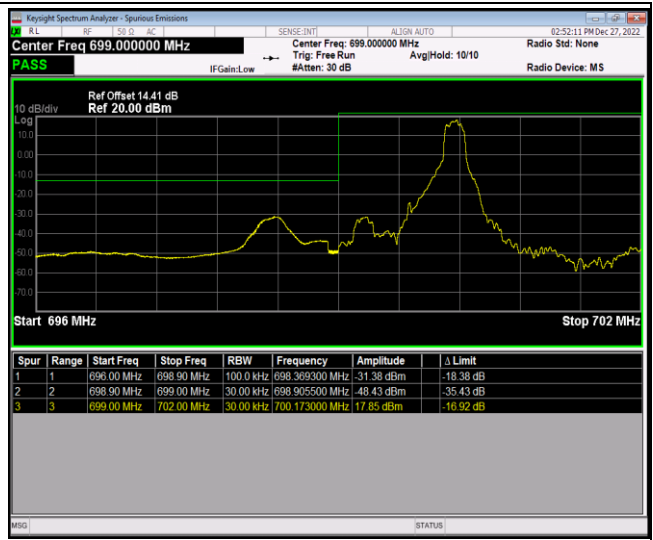

Band12-1.4MHz-QPSK-23017-1RB#5

Band12-1.4MHz-QPSK-23173-1RB#0