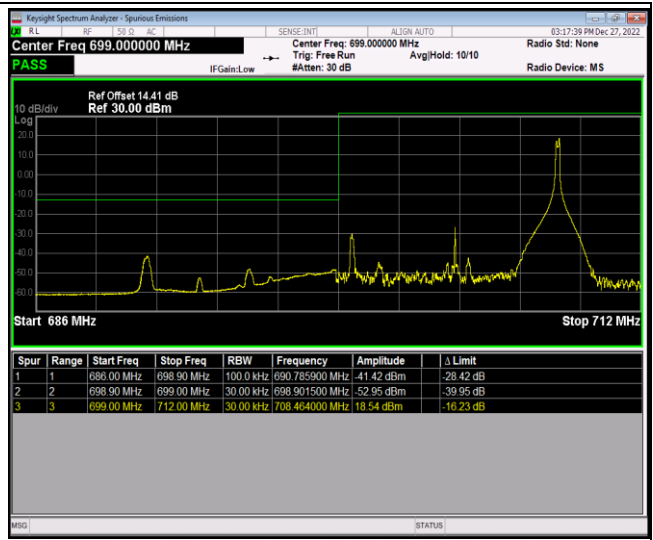

Band12-1.4MHz-16QAM-23017-6RB#0

Band12-1.4MHz-16QAM-23173-1RB#0

Band12-1.4MHz-16QAM-23173-1RB#5

Band12-1.4MHz-16QAM-23173-6RB#0

Band12-10MHz-QPSK-23060-1RB#0

Band12-10MHz-QPSK-23060-1RB#49

Band12-10MHz-QPSK-23060-50RB#0