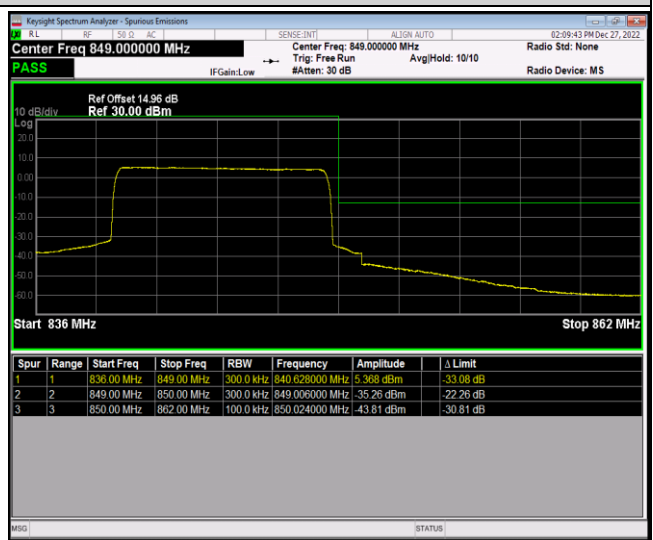

Band5-10MHz-16QAM-20450-1RB#0

Band5-10MHz-16QAM-20450-1RB#49

Band5-10MHz-16QAM-20450-50RB#0

Band5-10MHz-16QAM-20600-1RB#0

Band5-10MHz-16QAM-20600-1RB#49

Band5-10MHz-16QAM-20600-50RB#0

Band12-1.4MHz-QPSK-23017-1RB#0