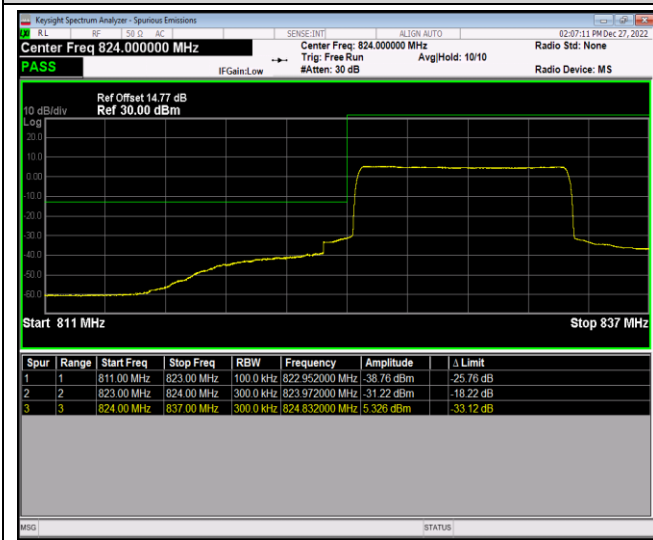

Band5-10MHz-16QAM-20450-1RB#0

Band5-10MHz-16QAM-20450-1RB#49

Band5-10MHz-16QAM-20450-50RB#0

Band5-10MHz-16QAM-20600-1RB#0

Band5-10MHz-16QAM-20600-1RB#49

Band5-10MHz-16QAM-20600-50RB#0

Band12-1.4MHz-QPSK-23017-1RB#0