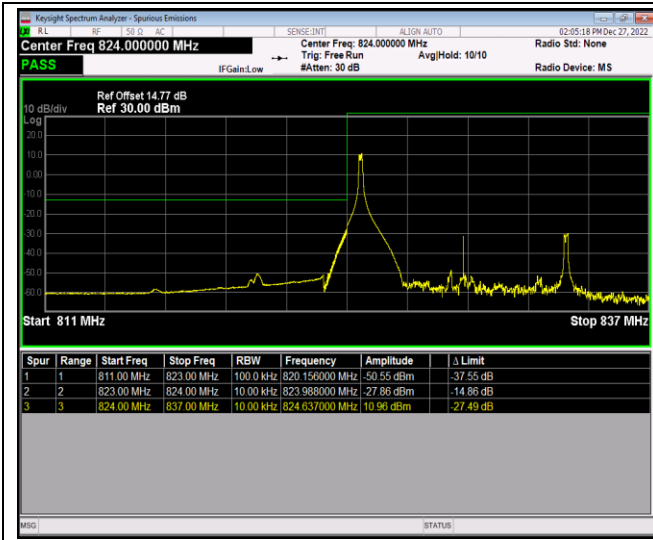

Band5-10MHz-16QAM-20450-1RB#0

Band5-10MHz-16QAM-20450-50RB#0