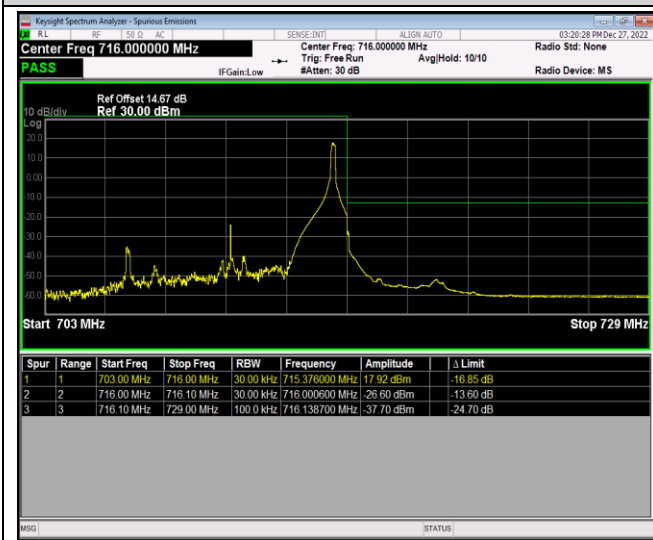

Band12-10MHz-QPSK-23130-1RB#49

Band12-10MHz-16QAM-23060-1RB#0