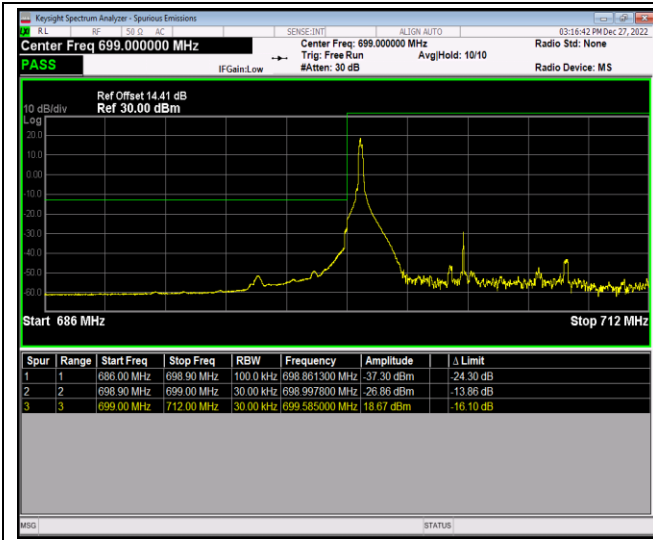

Band12-1.4MHz-16QAM-23017-6RB#0

Band12-1.4MHz-16QAM-23173-1RB#0

Band12-1.4MHz-16QAM-23173-1RB#5

Band12-1.4MHz-16QAM-23173-6RB#0

Band12-10MHz-QPSK-23060-1RB#0

Band12-10MHz-QPSK-23060-1RB#49

Band12-10MHz-QPSK-23060-50RB#0