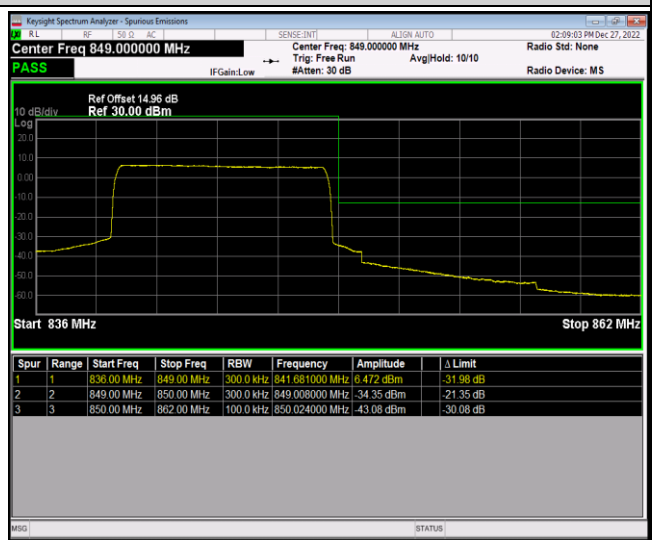

Band5-10MHz-QPSK-20600-50RB#0

Band5-10MHz-16QAM-20450-1RB#49