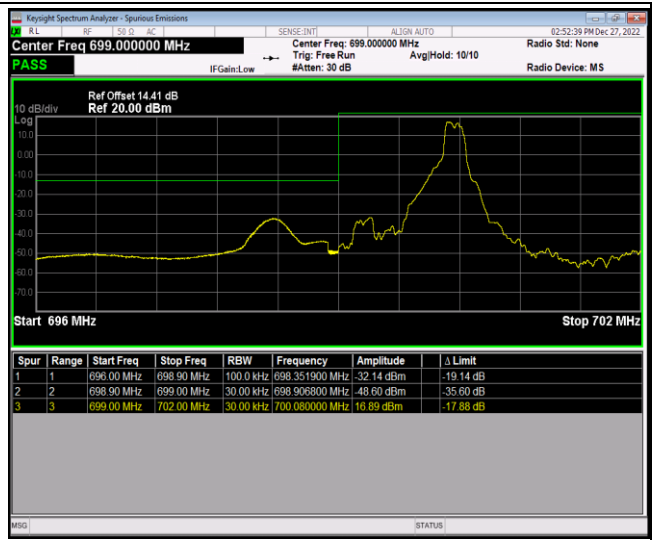

Band12-1.4MHz-16QAM-23017-1RB#5

Band12-1.4MHz-16QAM-23173-1RB#0