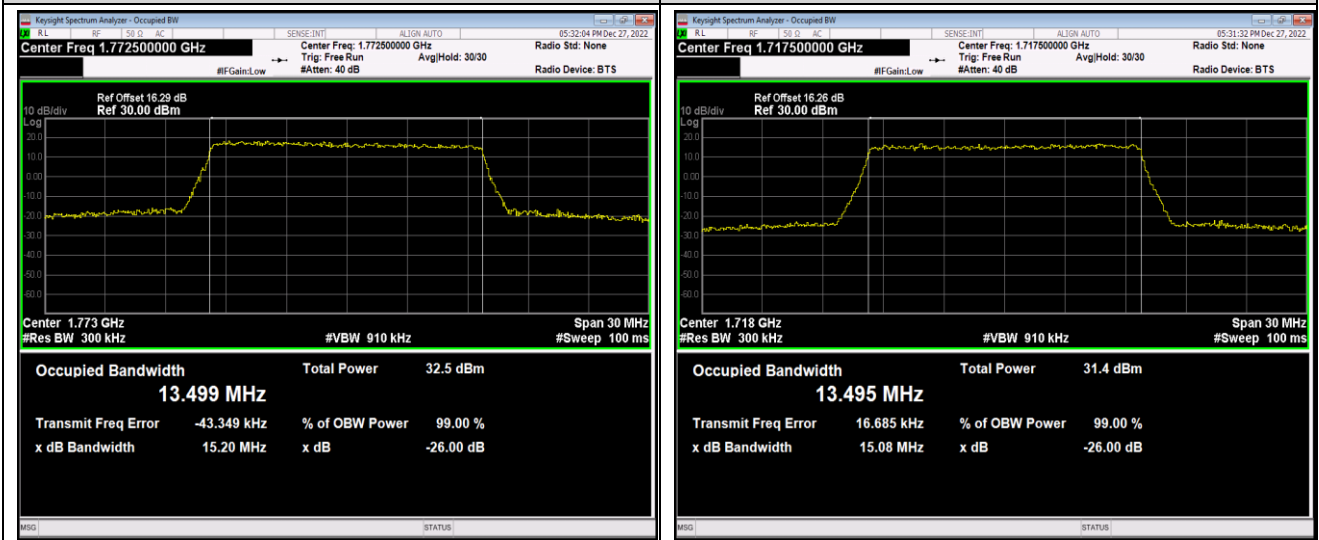

Band66-10MHz-16QAM-132322-50RB#0

Band66-10MHz-16QAM-132622-50RB#0

Band66-15MHz-QPSK-132047-75RB#0

Band66-15MHz-QPSK-132322-75RB#0

Band66-15MHz-QPSK-132597-75RB#0

Band66-15MHz-16QAM-132047-75RB#0

Band66-15MHz-16QAM-132322-75RB#0