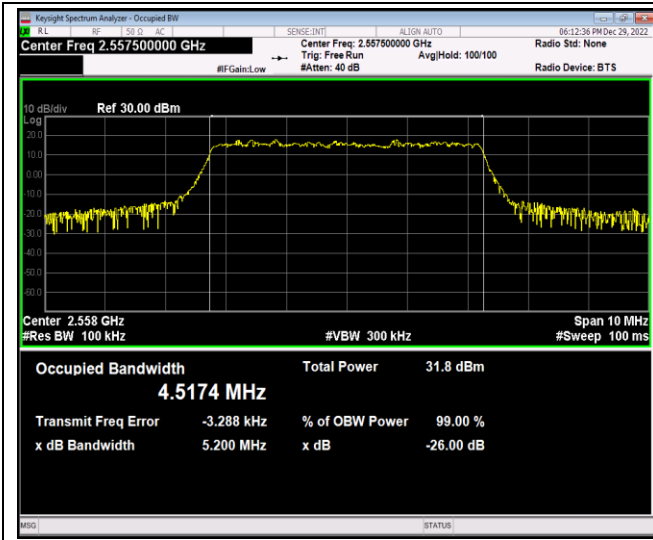

Band17-10MHz-QPSK-23790-50RB#0

Band17-10MHz-QPSK-23800-50RB#0

Band17-10MHz-16QAM-23780-50RB#0

Band17-10MHz-16QAM-23790-50RB#0

Band17-10MHz-16QAM-23800-50RB#0

Band41-5MHz-QPSK-40265-25RB#0

Band41-5MHz-QPSK-40740-25RB#0