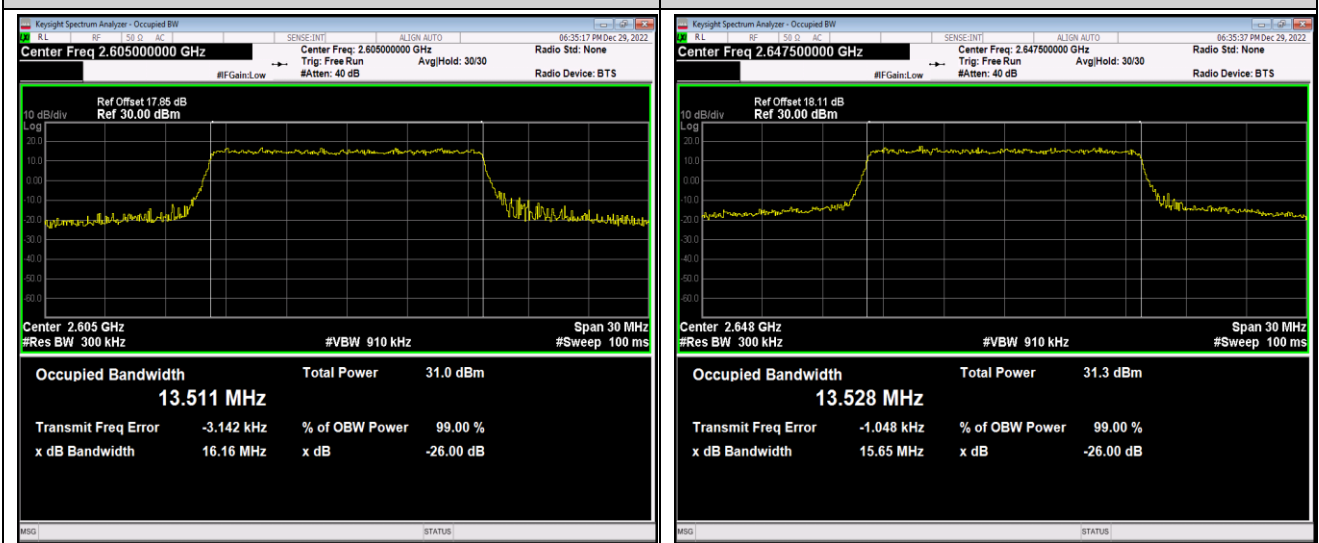

Band41-15MHz-16QAM-40740-75RB#0

Band41-15MHz-16QAM-41165-75RB#0

Band41-20MHz-QPSK-40340-100RB#0

Band41-20MHz-QPSK-40740-100RB#0