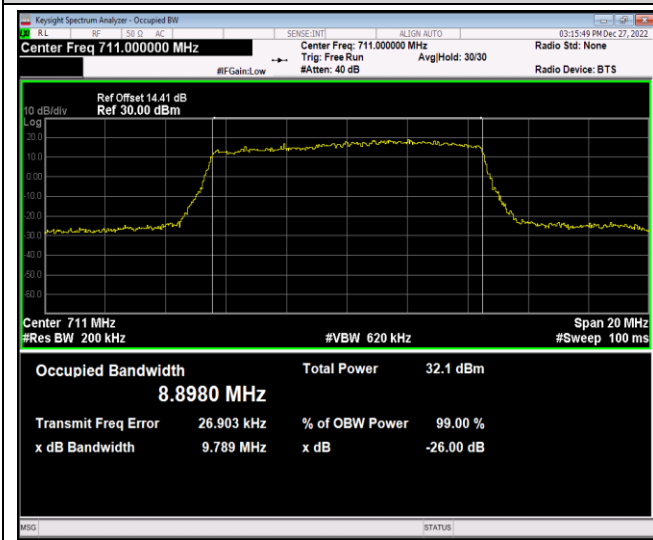

Band12-5MHz-16QAM-23155-25RB#0

Band12-10MHz-QPSK-23060-50RB#0

Band12-10MHz-QPSK-23095-50RB#0

Band12-10MHz-QPSK-23130-50RB#0

Band12-10MHz-16QAM-23060-50RB#0

Band12-10MHz-16QAM-23095-50RB#0

Band12-10MHz-16QAM-23130-50RB#0