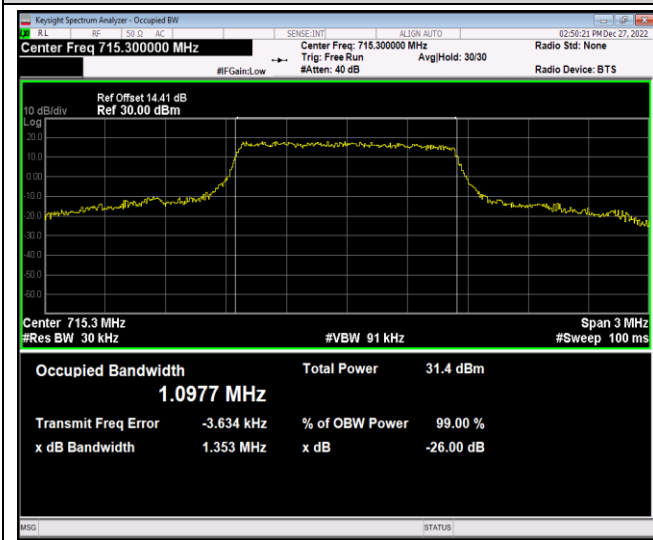

Band12-1.4MHz-QPSK-23173-6RB#0

Band12-1.4MHz-16QAM-23095-6RB#0