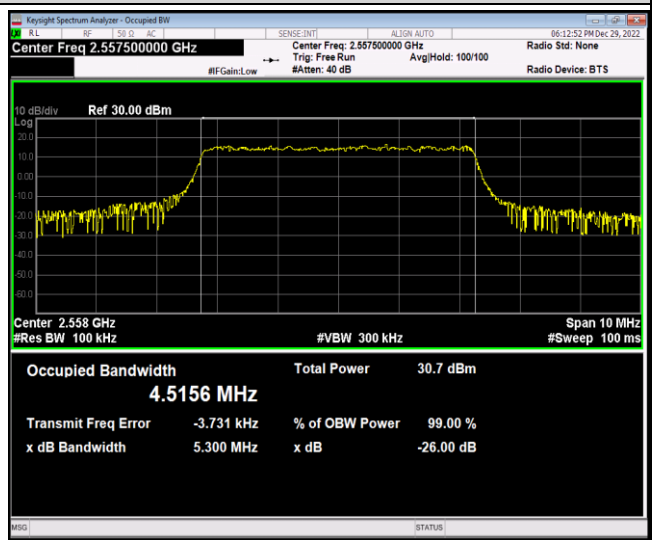

Band41-5MHz-16QAM-40265-25RB#0

Band41-5MHz-16QAM-41215-25RB#0