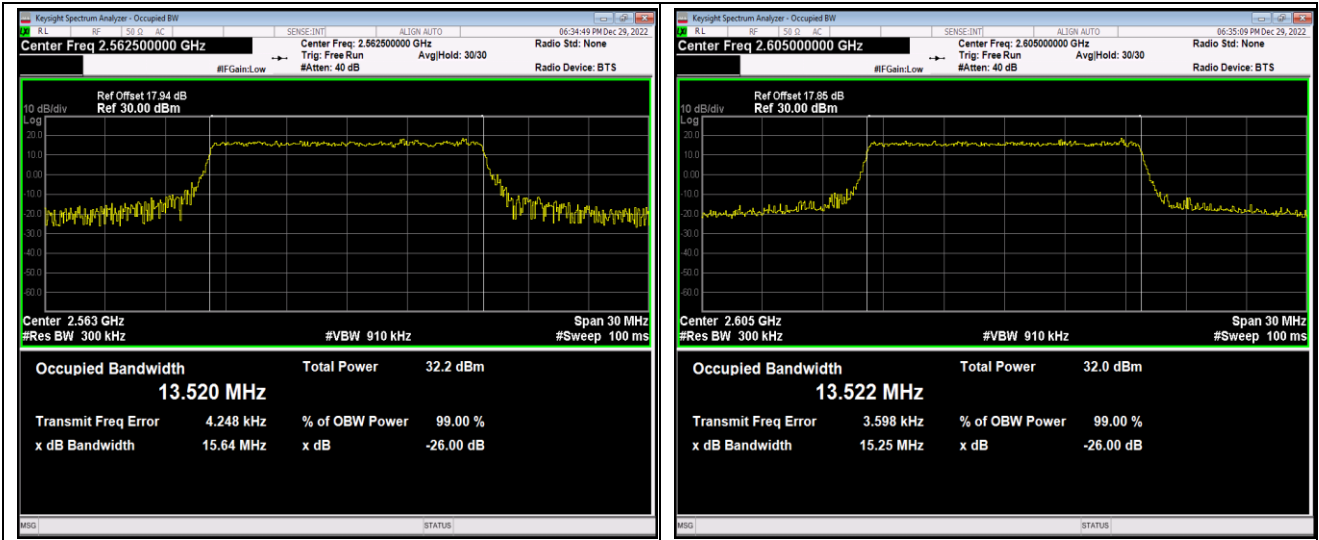

Band41-10MHz-16QAM-40290-50RB#0

Band41-10MHz-16QAM-40740-50RB#0

Band41-10MHz-16QAM-41190-50RB#0

Band41-15MHz-QPSK-40315-75RB#0

Band41-15MHz-QPSK-40740-75RB#0

Band41-15MHz-QPSK-41165-75RB#0

Band41-15MHz-16QAM-40315-75RB#0