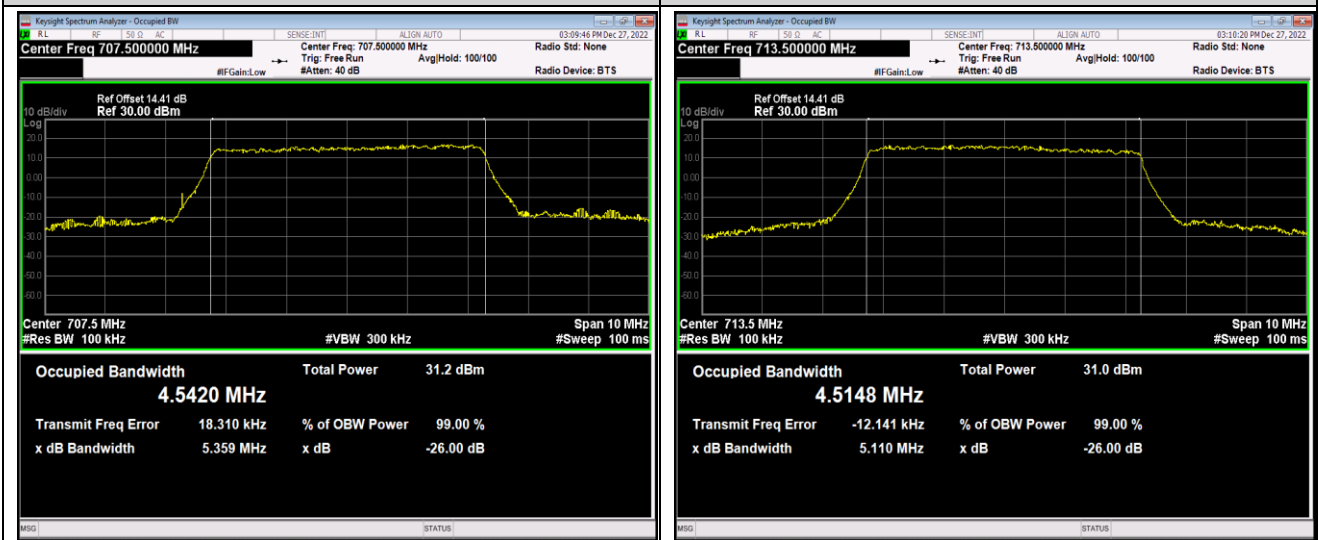

Band12-5MHz-16QAM-23095-25RB#0

Band12-5MHz-16QAM-23155-25RB#0

Band12-10MHz-QPSK-23060-50RB#0

Band12-10MHz-QPSK-23095-50RB#0