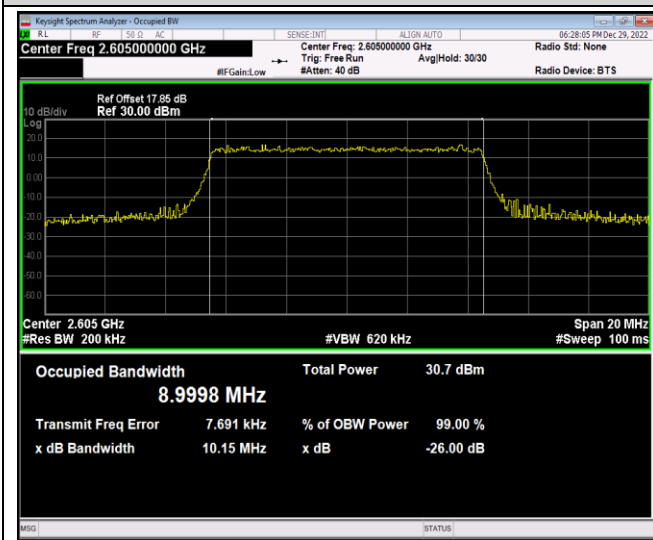

Band41-10MHz-16QAM-40740-50RB#0

Band41-15MHz-QPSK-40315-75RB#0