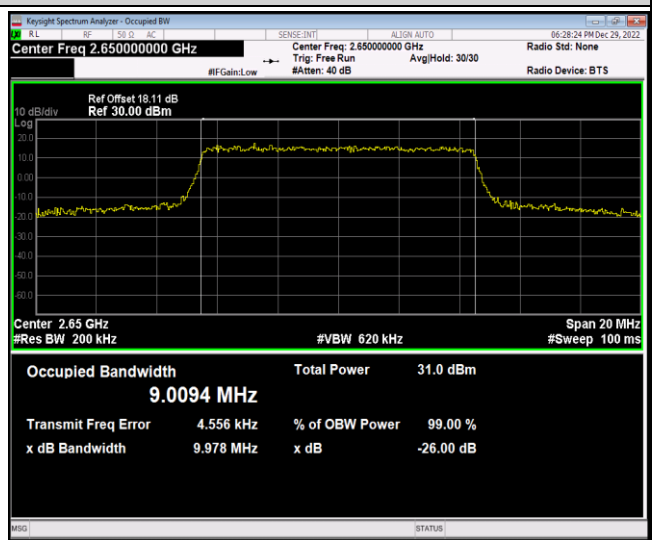

Band41-10MHz-16QAM-40290-50RB#0

Band41-10MHz-16QAM-40740-50RB#0

Band41-10MHz-16QAM-41190-50RB#0

Band41-15MHz-QPSK-40315-75RB#0

Band41-15MHz-QPSK-40740-75RB#0

Band41-15MHz-QPSK-41165-75RB#0

Band41-15MHz-16QAM-40315-75RB#0