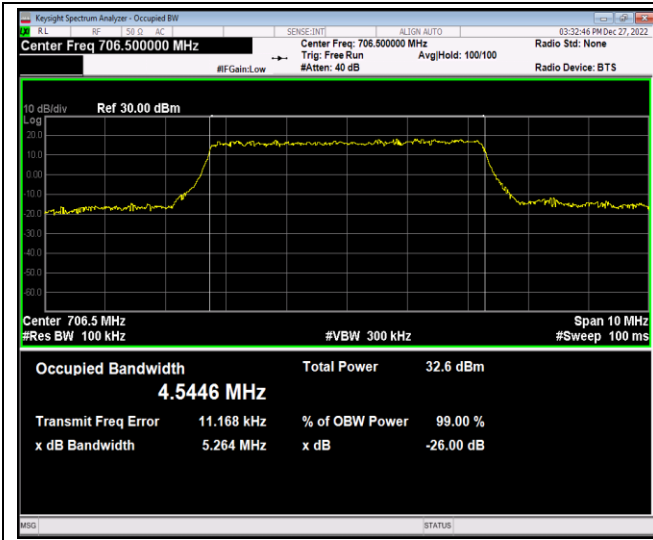

Band17-5MHz-QPSK-23755-25RB#0

Band17-5MHz-QPSK-23825-25RB#0