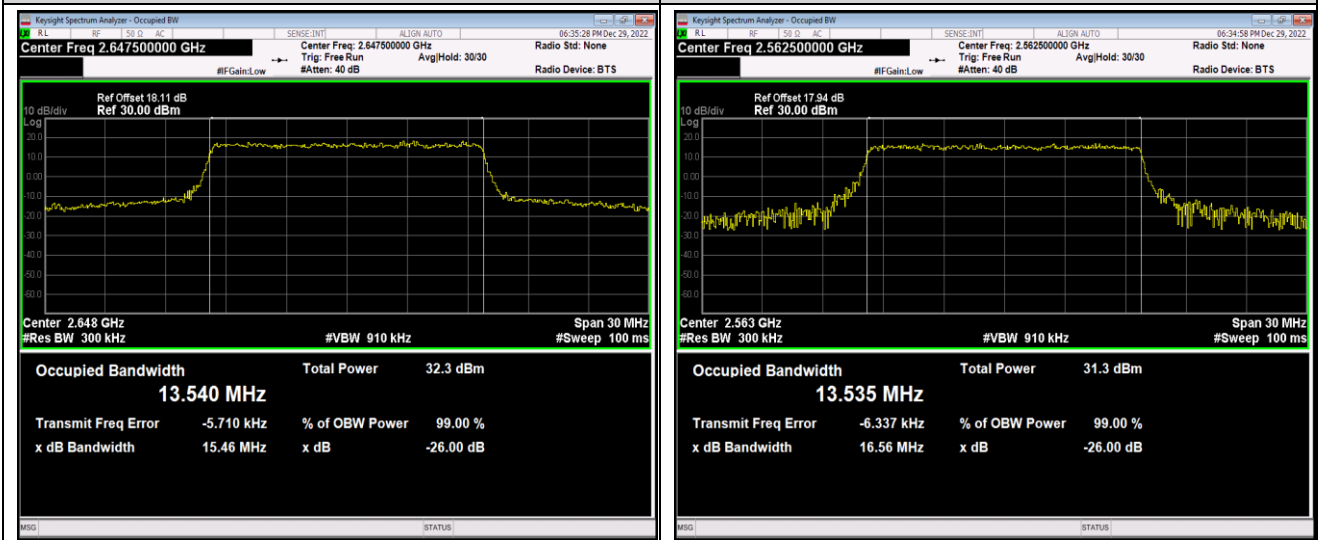

Band41-10MHz-16QAM-40290-50RB#0

Band41-10MHz-16QAM-40740-50RB#0

Band41-10MHz-16QAM-41190-50RB#0

Band41-15MHz-QPSK-40315-75RB#0

Band41-15MHz-QPSK-40740-75RB#0

Band41-15MHz-QPSK-41165-75RB#0

Band41-15MHz-16QAM-40315-75RB#0