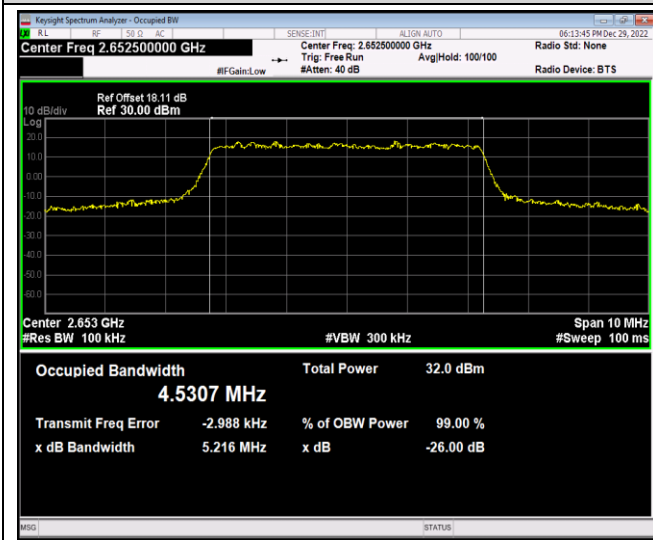

Band41-5MHz-QPSK-41215-25RB#0

Band41-5MHz-16QAM-40740-25RB#0