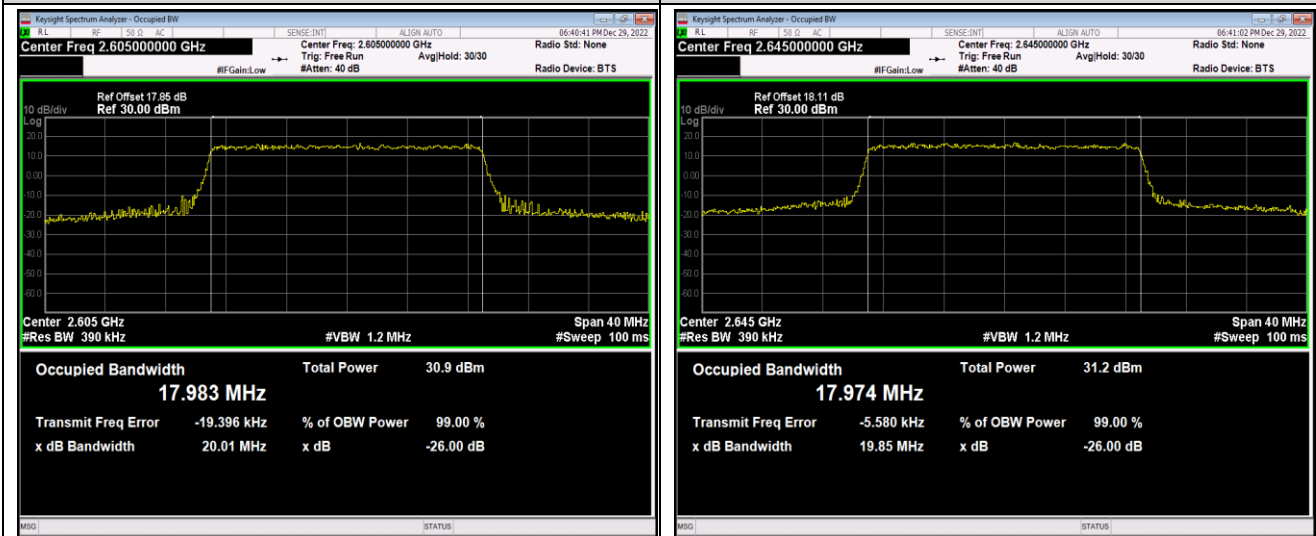

Band41-20MHz-16QAM-40740-100RB#0

Band41-20MHz-16QAM-41140-100RB#0

Band66-1.4MHz-QPSK-131979-6RB#0

Band66-1.4MHz-QPSK-132322-6RB#0