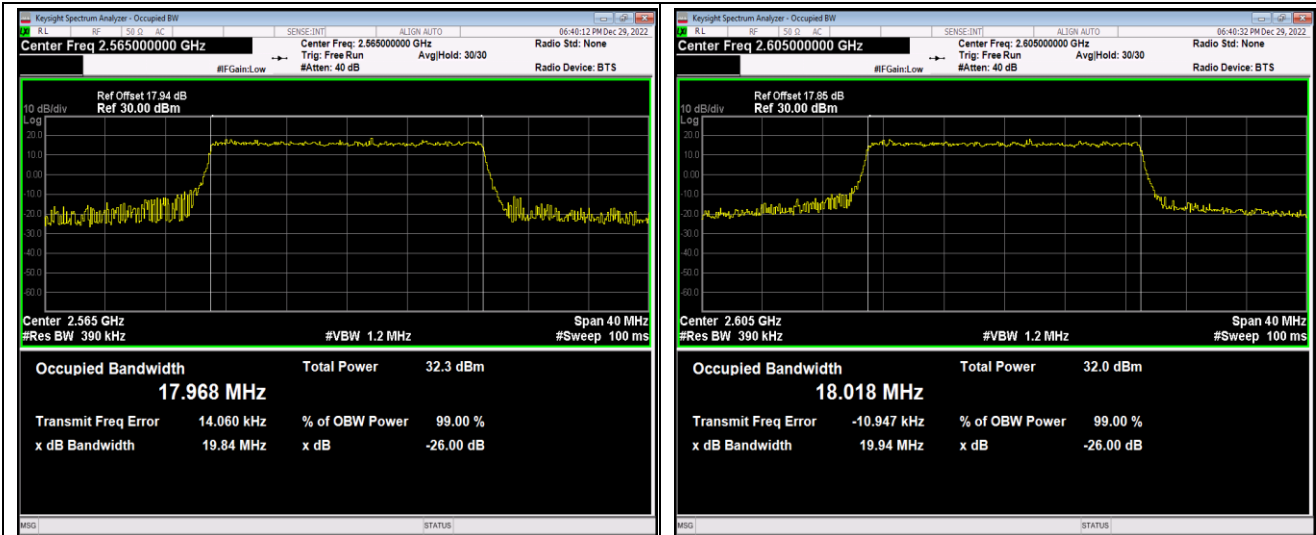

Band41-20MHz-QPSK-40340-100RB#0

Band41-20MHz-QPSK-40740-100RB#0

Band41-20MHz-QPSK-41140-100RB#0

Band41-20MHz-16QAM-40340-100RB#0