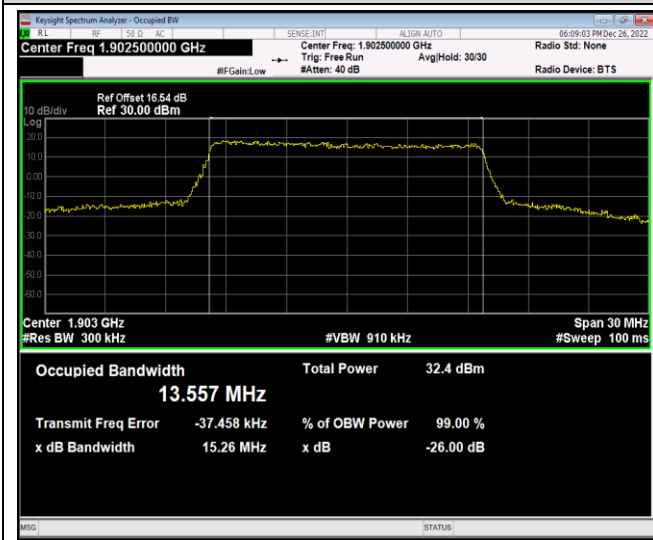

Band2-10MHz-16QAM-18650-50RB#0

Band2-10MHz-16QAM-18900-50RB#0

Band2-10MHz-16QAM-19150-50RB#0

Band2-15MHz-QPSK-18675-75RB#0

Band2-15MHz-QPSK-18900-75RB#0

Band2-15MHz-QPSK-19125-75RB#0

Band2-15MHz-16QAM-18675-75RB#0