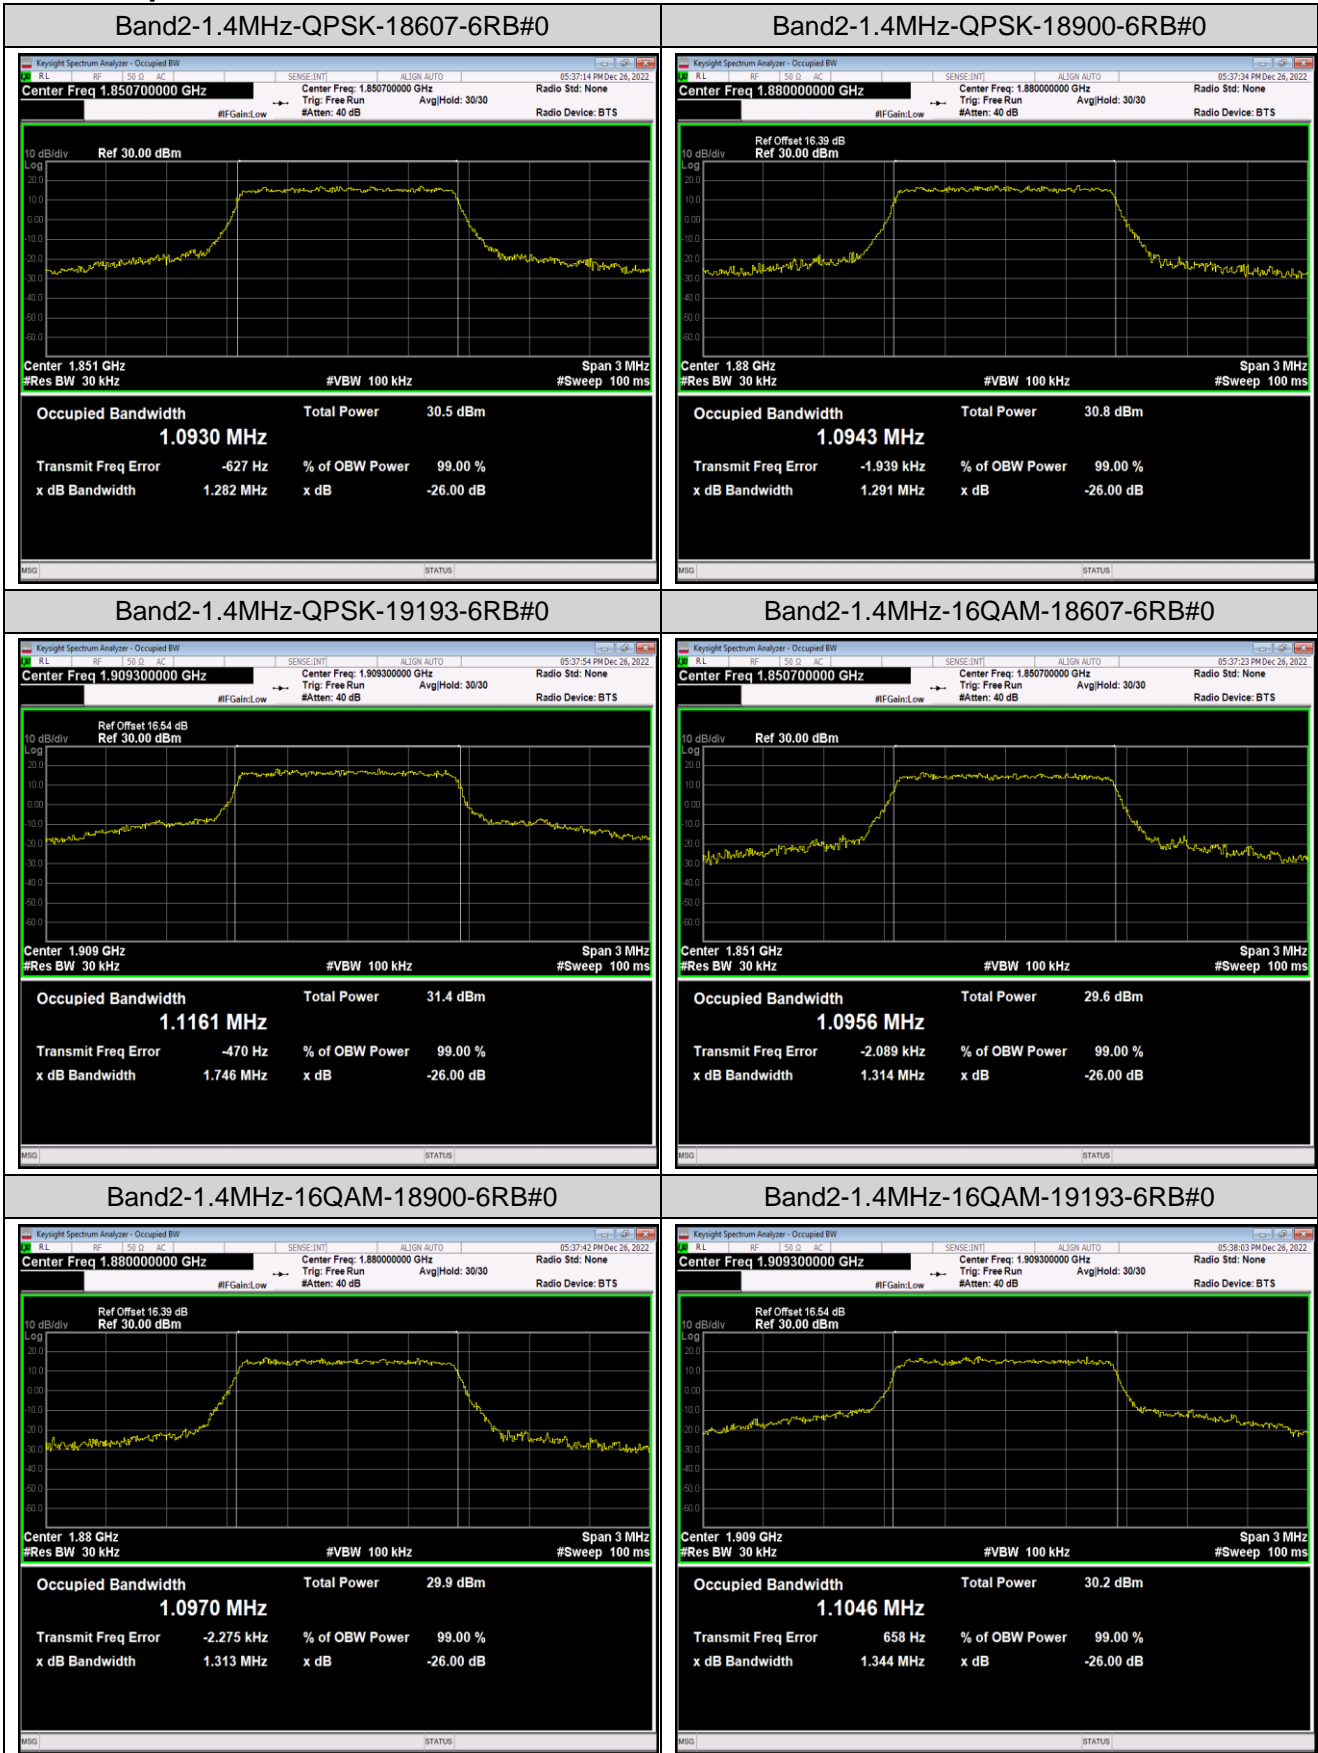

Test Graphs