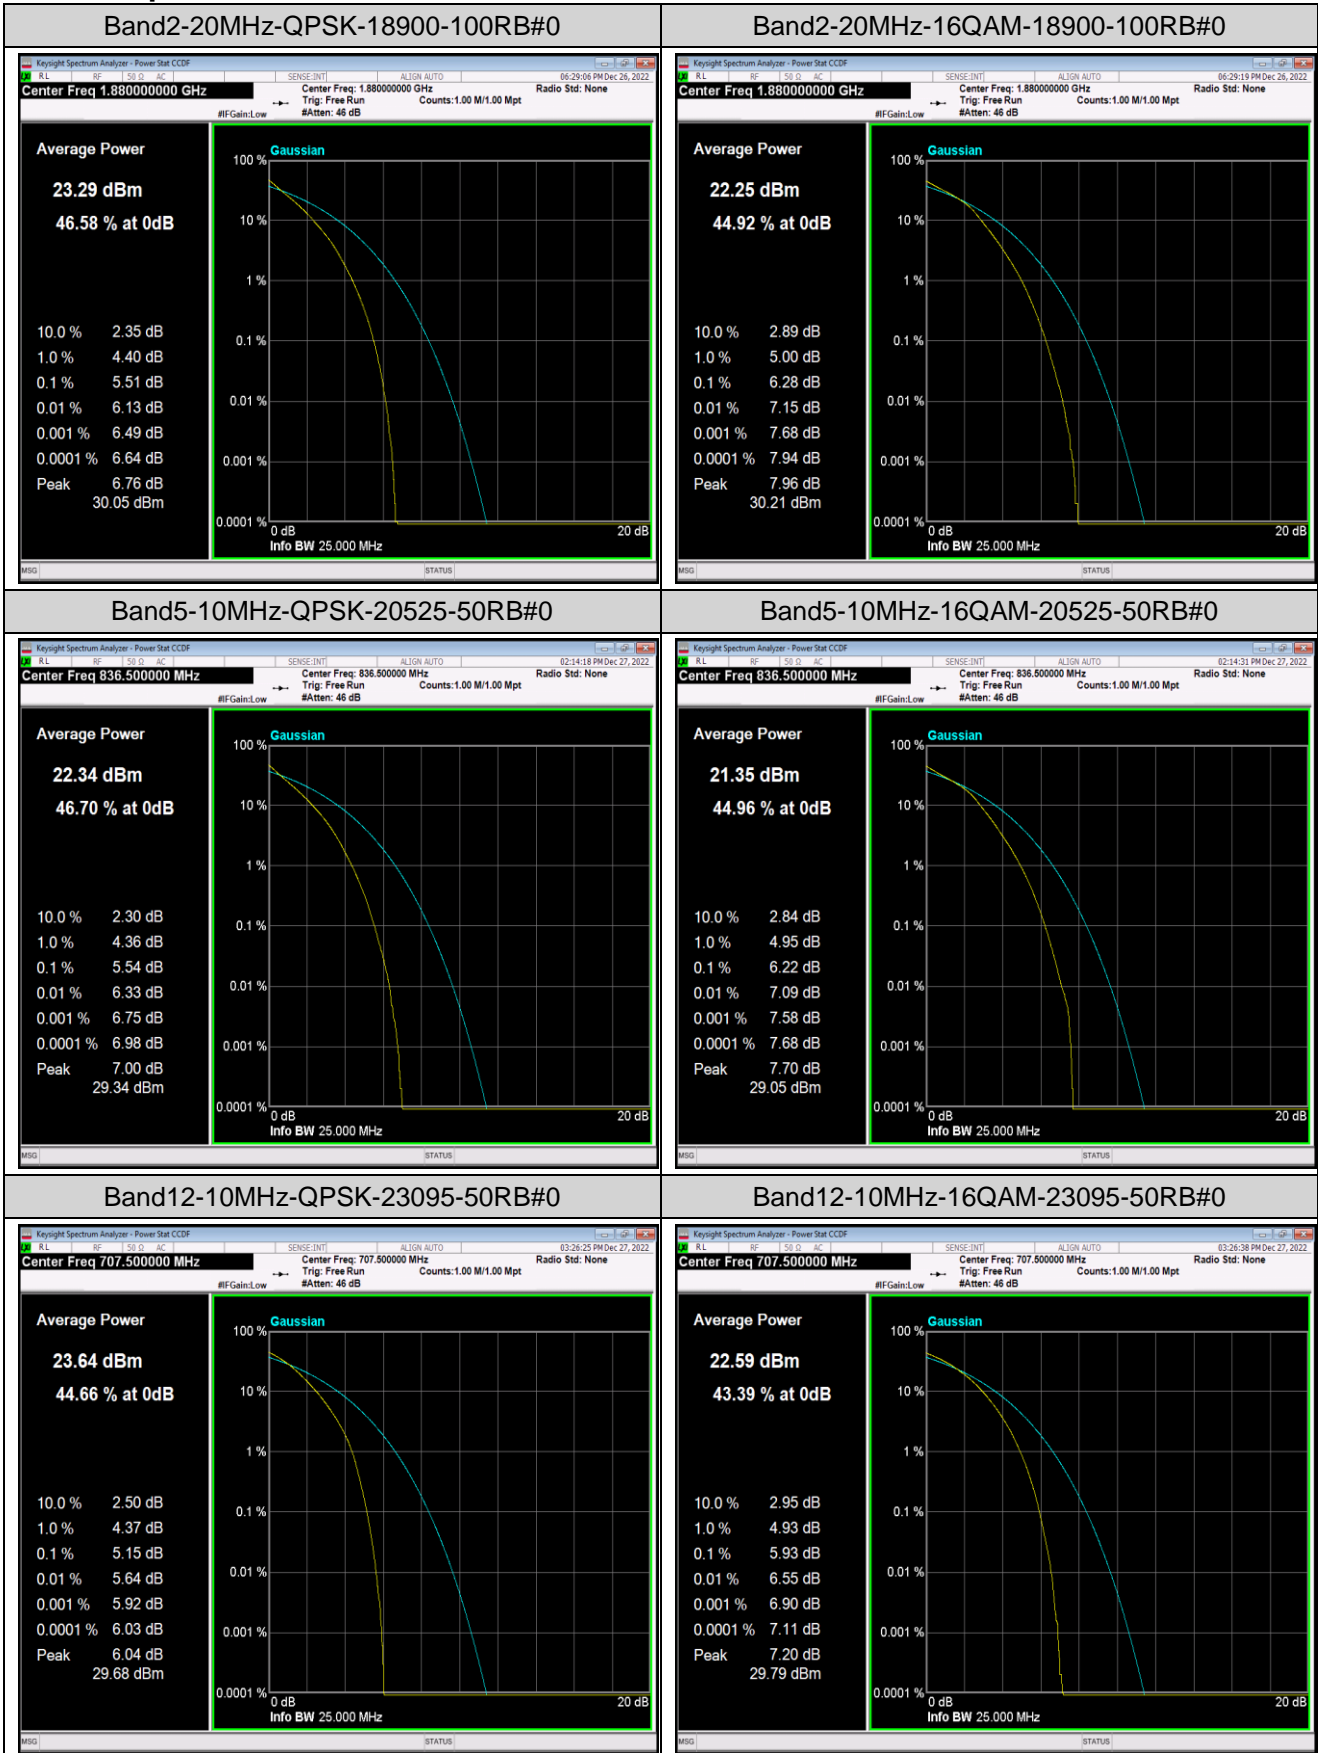

Test Graphs