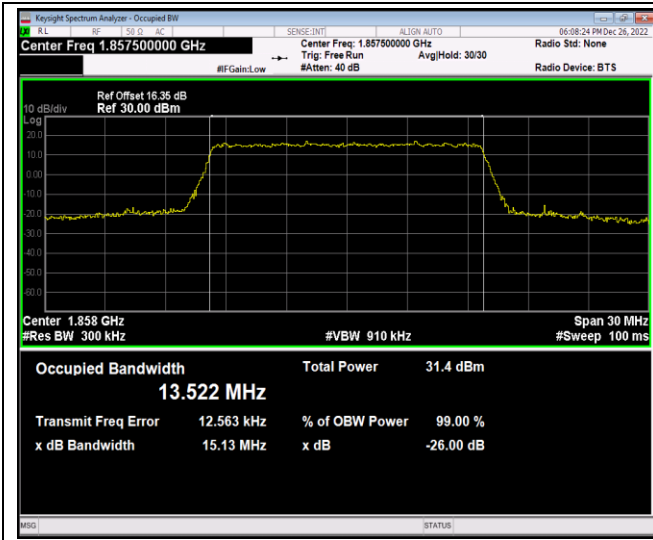

Band2-10MHz-16QAM-18650-50RB#0

Band2-10MHz-16QAM-18900-50RB#0

Band2-10MHz-16QAM-19150-50RB#0

Band2-15MHz-QPSK-18675-75RB#0

Band2-15MHz-QPSK-18900-75RB#0

Band2-15MHz-QPSK-19125-75RB#0

Band2-15MHz-16QAM-18675-75RB#0