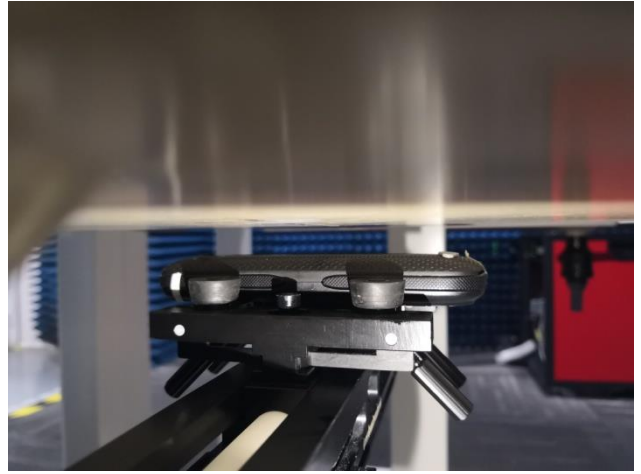

EUT Photos (Model: SKY B220)

EUT Antenna Locations

SAR Test Setup Photos

Head

Right Cheek

Right Tilted

Left Cheek

Left Tilted

Body

Front side (10mm)

Back side(10mm)