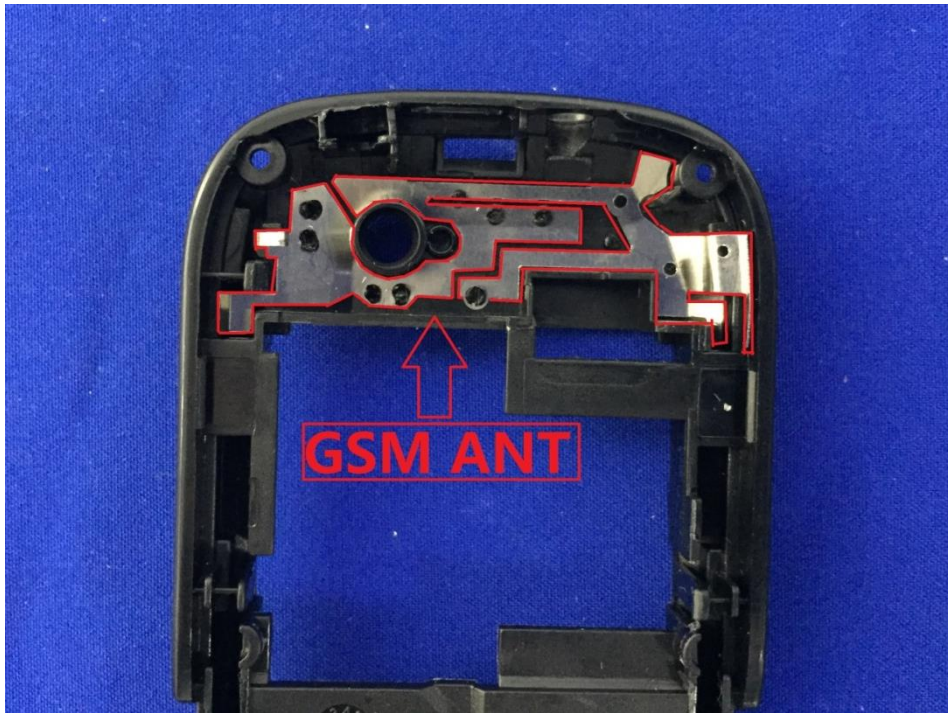

EUT Photos (Model: SKY B220)

EUT Antenna Locations

SAR Test Setup Photos

Head

Right Cheek

Right Tilted

Left Cheek

Left Tilted

Body

Front side (10mm)

Back side(10mm)