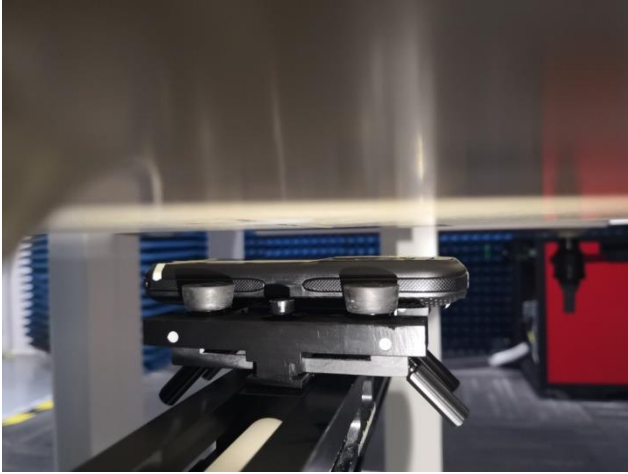

EUT Photos (Model: SKY B220)

EUT Antenna Locations

SAR Test Setup Photos

Head

Right Cheek

Right Tilted

Left Cheek

Left Tilted

Body

Front side (10mm)

Back side(10mm)