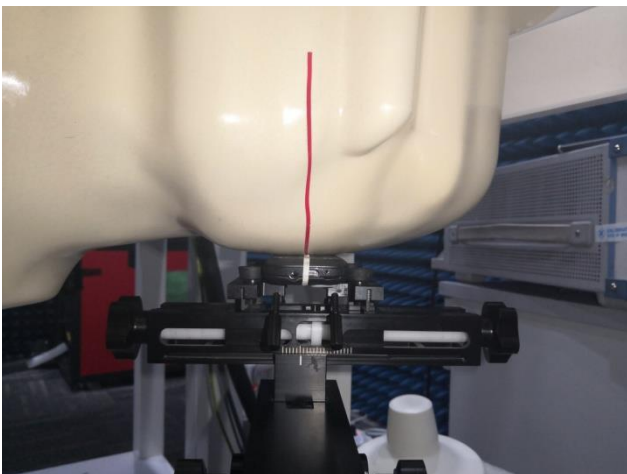

EUT Photos (Model: SKY B220)

EUT Antenna Locations

SAR Test Setup Photos

Head

Right Cheek

Right Tilted

Left Cheek

Left Tilted

Body

Front side (10mm)

Back side(10mm)