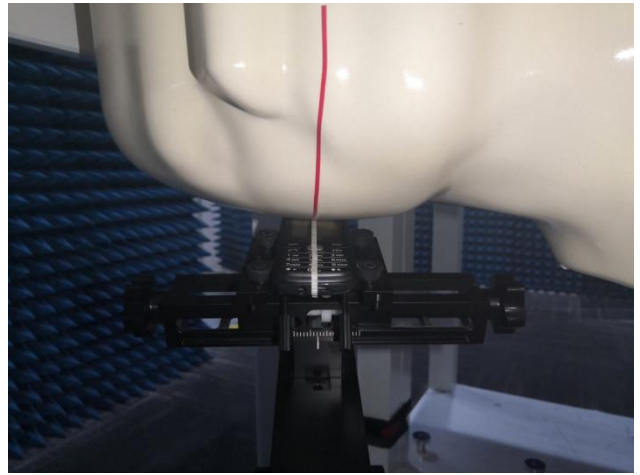

EUT Photos (Model: SKY B220)

EUT Antenna Locations

SAR Test Setup Photos

Head

Right Cheek

Right Tilted

Left Cheek

Left Tilted

Body

Front side (10mm)

Back side(10mm)