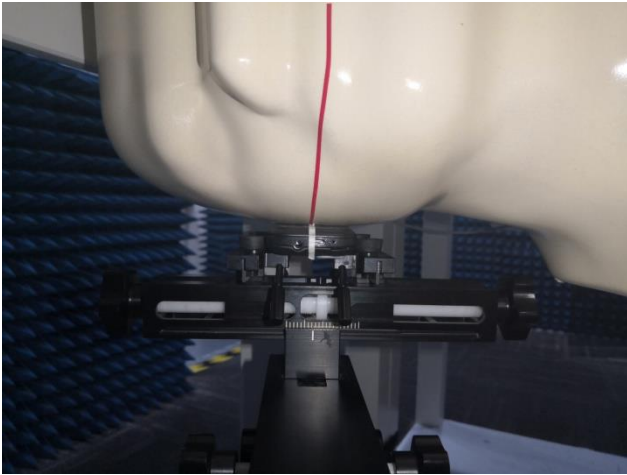

EUT Photos (Model: SKY B220)

EUT Antenna Locations

SAR Test Setup Photos

Head

Right Cheek

Right Tilted

Left Cheek

Left Tilted

Body

Front side (10mm)

Back side(10mm)