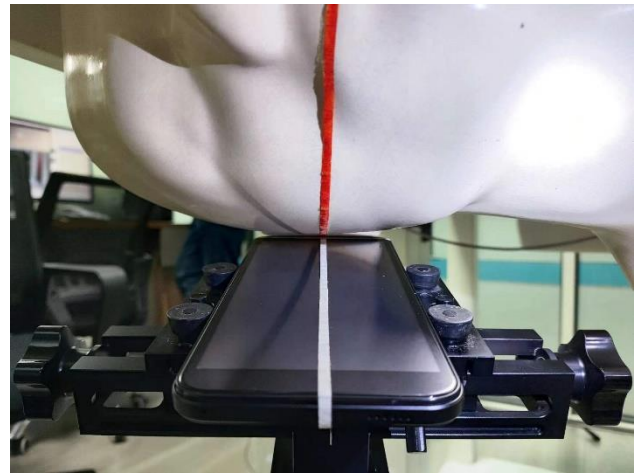

EUT Photos (Model: Elite_6Max)

EUT Antenna Locations

SAR Test Setup Photos

Head

Right Cheek

Right Tilted

Left Cheek

Left Tilted

Body

Front side (10mm)

Back side(10mm)

Right side(10mm)

Left side(10mm)

Top side(10mm)

Bottom side (10mm)

EUT holder Perturbation Evaluation Test Setup Photos

DUT with device holder (DUT direct contact with the phantom)

DUT without device holder (DUT direct contact with the phantom)