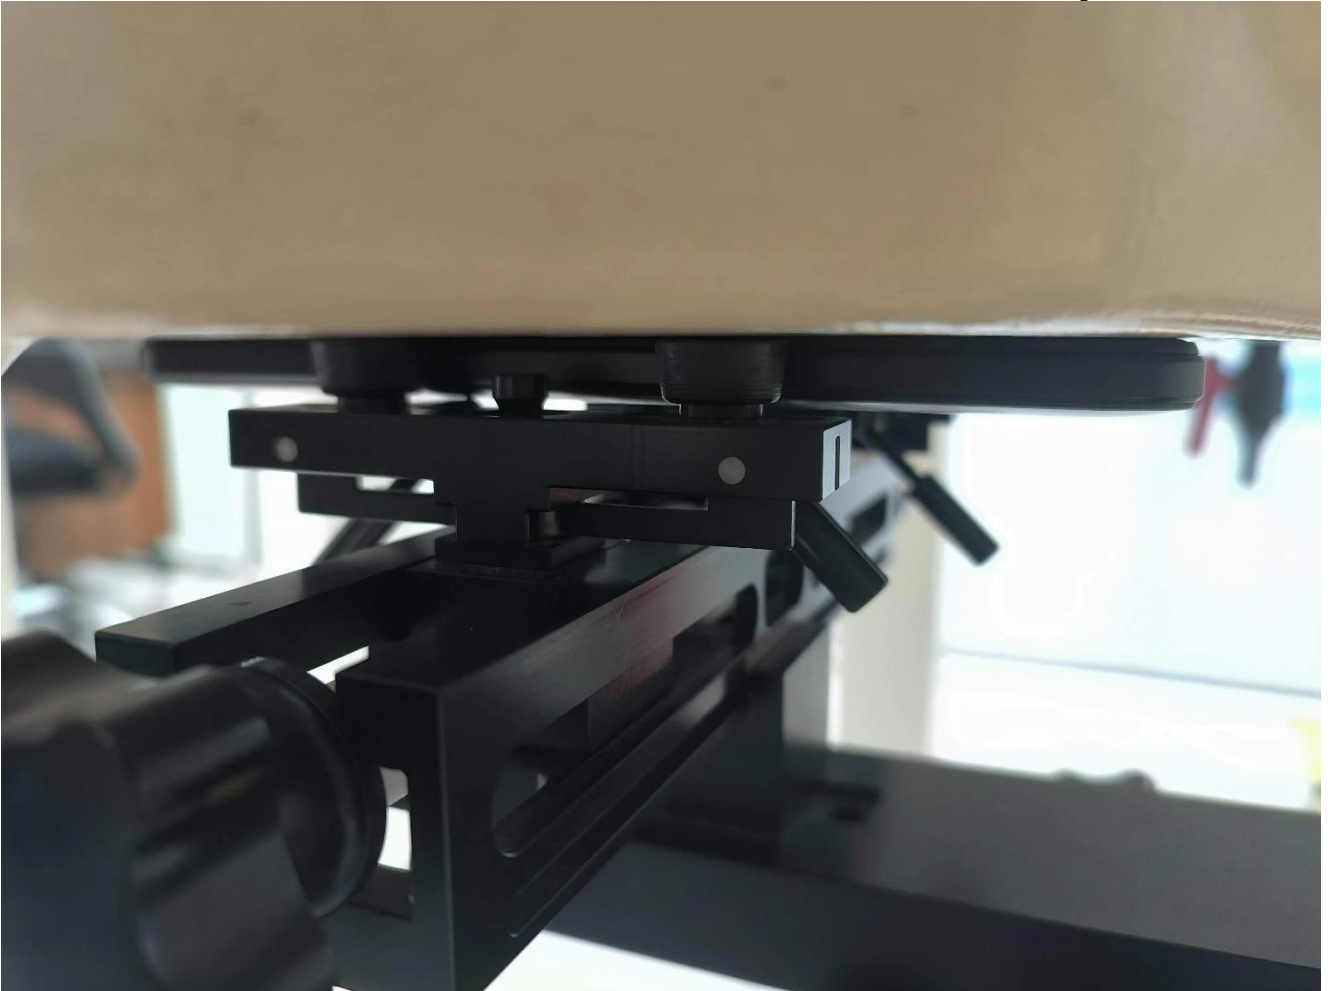

EUT Photos (Model: Elite_6Max)

EUT Antenna Locations

SAR Test Setup Photos

Head

Right Cheek

Right Tilted

Left Cheek

Left Tilted

Body

Front side (10mm)

Back side(10mm)

Right side(10mm)

Left side(10mm)

Top side(10mm)

Bottom side (10mm)

EUT holder Perturbation Evaluation Test Setup Photos

DUT with device holder (DUT direct contact with the phantom)

DUT without device holder (DUT direct contact with the phantom)