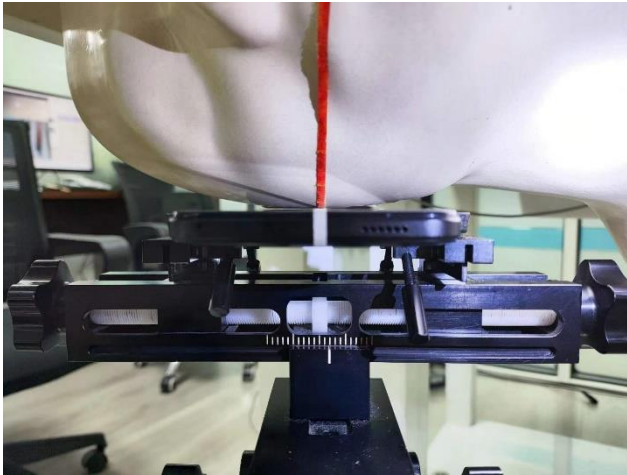

EUT Photos (Model: Elite_6Max)

EUT Antenna Locations

SAR Test Setup Photos

Head

Right Cheek

Right Tilted

Left Cheek

Left Tilted

Body

Front side (10mm)

Back side(10mm)

Right side(10mm)

Left side(10mm)

Top side(10mm)

Bottom side (10mm)

EUT holder Perturbation Evaluation Test Setup Photos

DUT with device holder (DUT direct contact with the phantom)

DUT without device holder (DUT direct contact with the phantom)