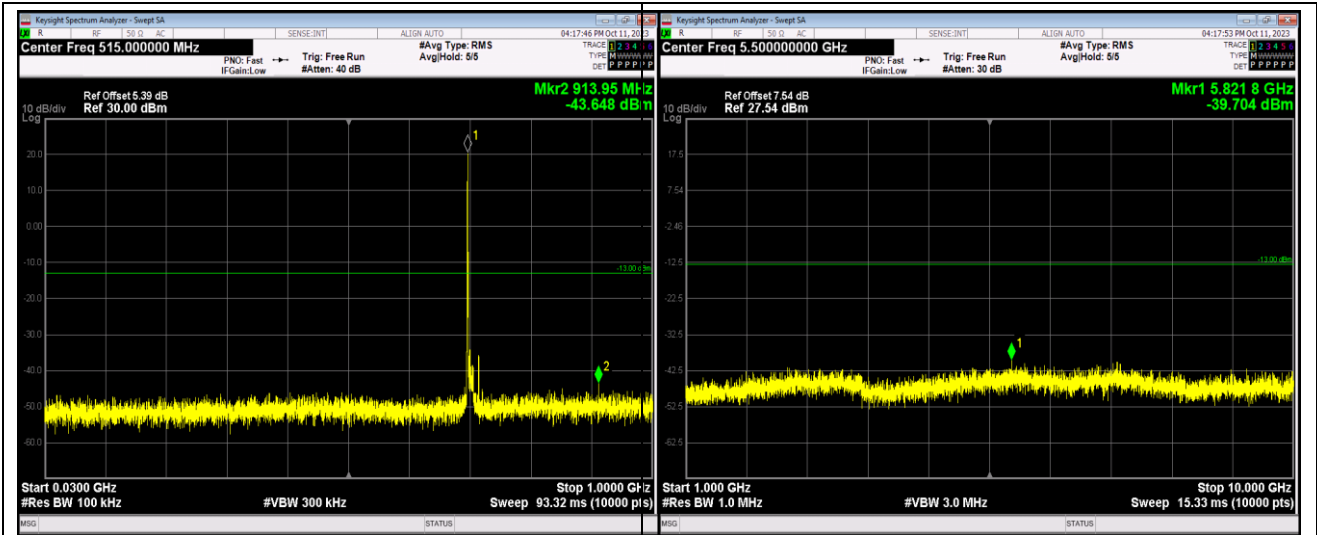

Band17-10MHz-64QAM-23790-1RB#0-Range2:1000~
10000MHz

Band17-10MHz-64QAM-23790-1RB#0-Range1:30
~1000MHz