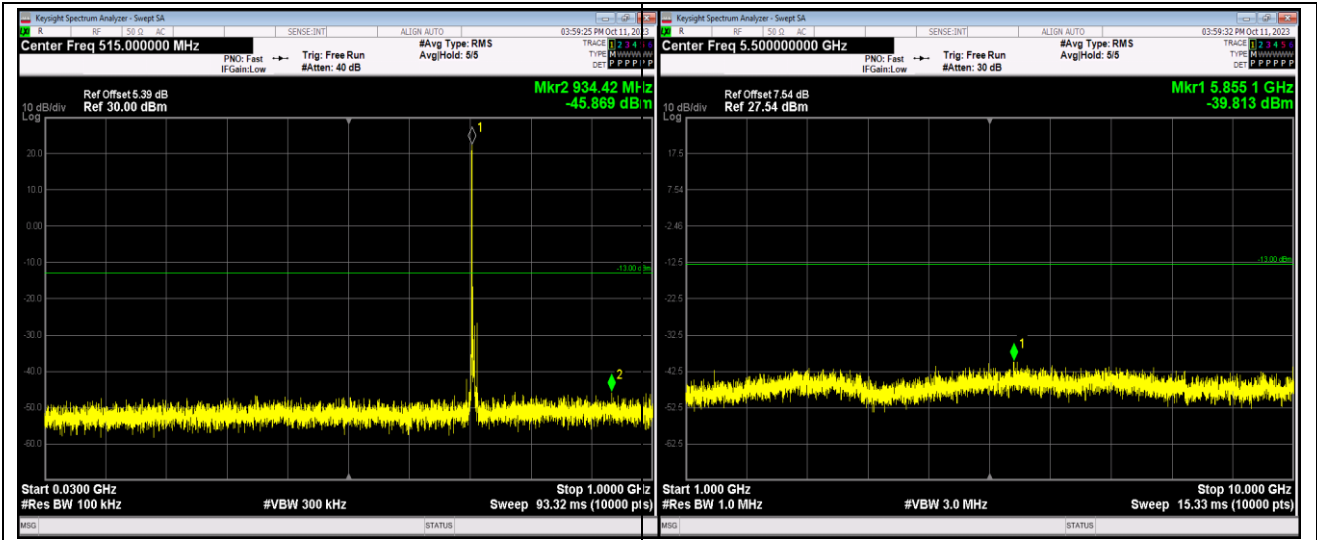

Band17-5MHz-QPSK-23790-1RB#0-Range1:30~1000MHz

Band17-5MHz-QPSK-23790-1RB#0-Range2:1000~10000MHz

Band17-5MHz-QPSK-23825-1RB#0-Range1:30~1000MHz

Band17-5MHz-QPSK-23825-1RB#0-Range2:1000~10000MHz

Band17-5MHz-64QAM-23755-1RB#0-Range1:30~1000MHz

Band17-5MHz-64QAM-23755-1RB#0-Range2:1000~10000MHz

Band17-5MHz-64QAM-23790-1RB#0-Range1:30~1000MHz

Band17-5MHz-64QAM-23790-1RB#0-Range2:1000~10000MHz

Band17-10MHz-QPSK-23800-1RB#0-Range1:30~1000MHz

Band17-10MHz-QPSK-23800-1RB#0-Range2:1000~10000MHz