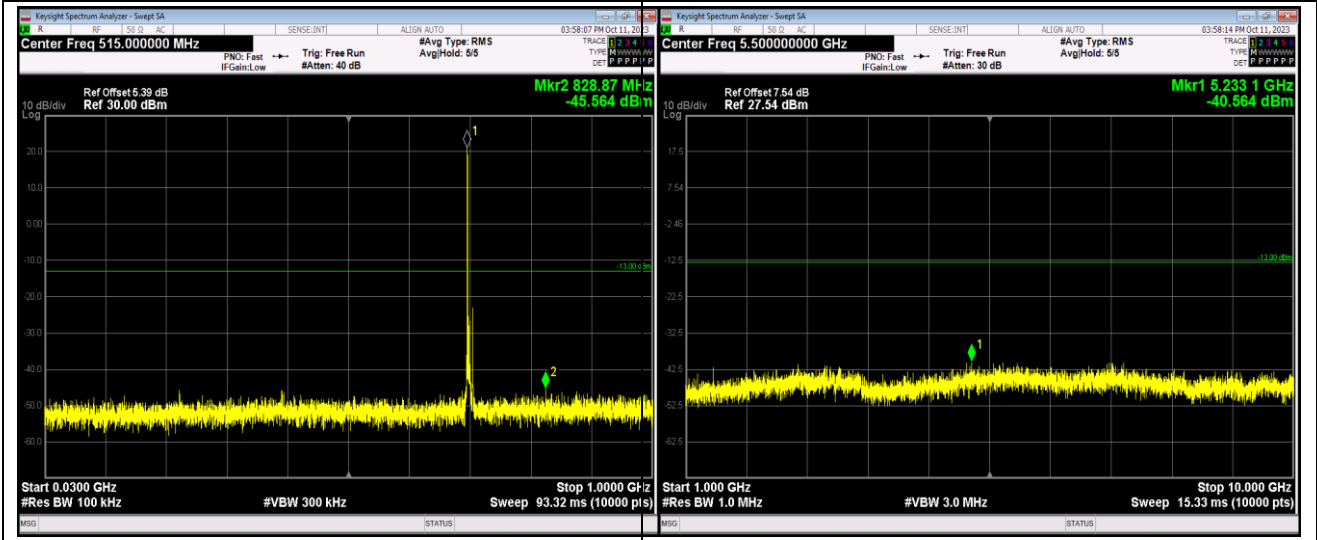

Band17-5MHz-QPSK-23790-1RB#0-Range1:30~1000MHz

Band17-5MHz-QPSK-23790-1RB#0-Range2:1000~10000MHz

Band17-5MHz-QPSK-23825-1RB#0-Range1:30~1000MHz

Band17-5MHz-QPSK-23825-1RB#0-Range2:1000~10000MHz

Band17-5MHz-64QAM-23755-1RB#0-Range1:30~1000MHz

Band17-5MHz-64QAM-23755-1RB#0-Range2:1000~10000MHz

Band17-5MHz-64QAM-23790-1RB#0-Range1:30~1000MHz

Band17-5MHz-64QAM-23790-1RB#0-Range2:1000~10000MHz

Band17-10MHz-QPSK-23800-1RB#0-Range1:30~1000MHz

Band17-10MHz-QPSK-23800-1RB#0-Range2:1000~10000MHz