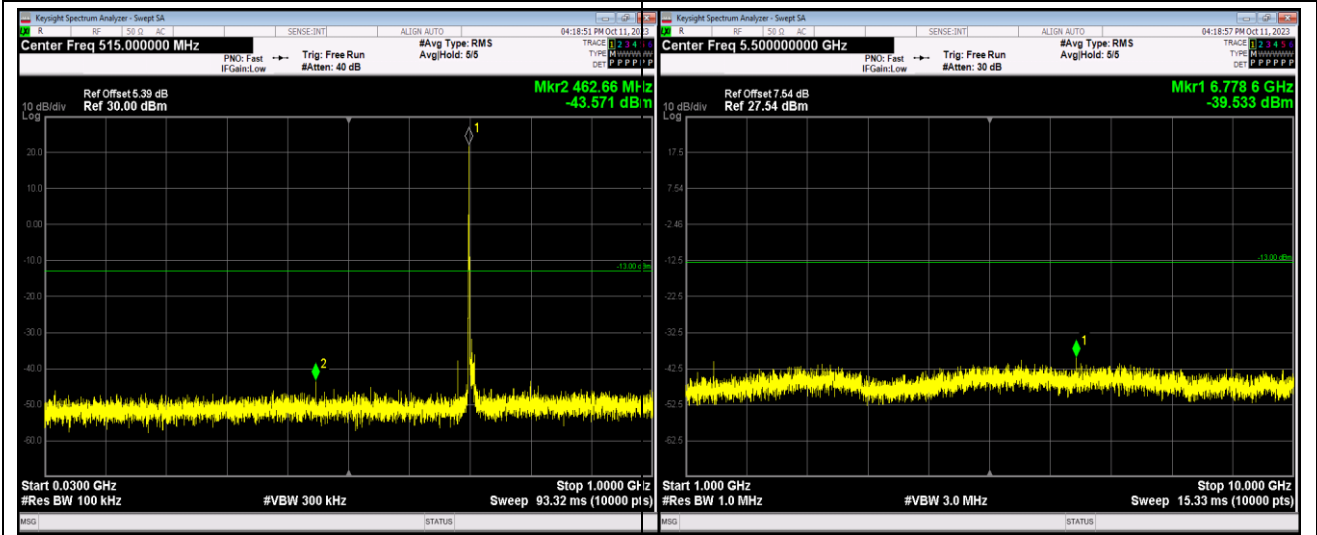

Band17-5MHz-64QAM-23755-1RB#0-Range2:1000~10000MHz

Band17-5MHz-64QAM-23790-1RB#0-Range1:30~1000MHz

Band17-5MHz-64QAM-23790-1RB#0-Range2:1000~10000MHz

Band17-10MHz-QPSK-23800-1RB#0-Range1:30~1000MHz

Band17-10MHz-QPSK-23800-1RB#0-Range2:1000~10000MHz