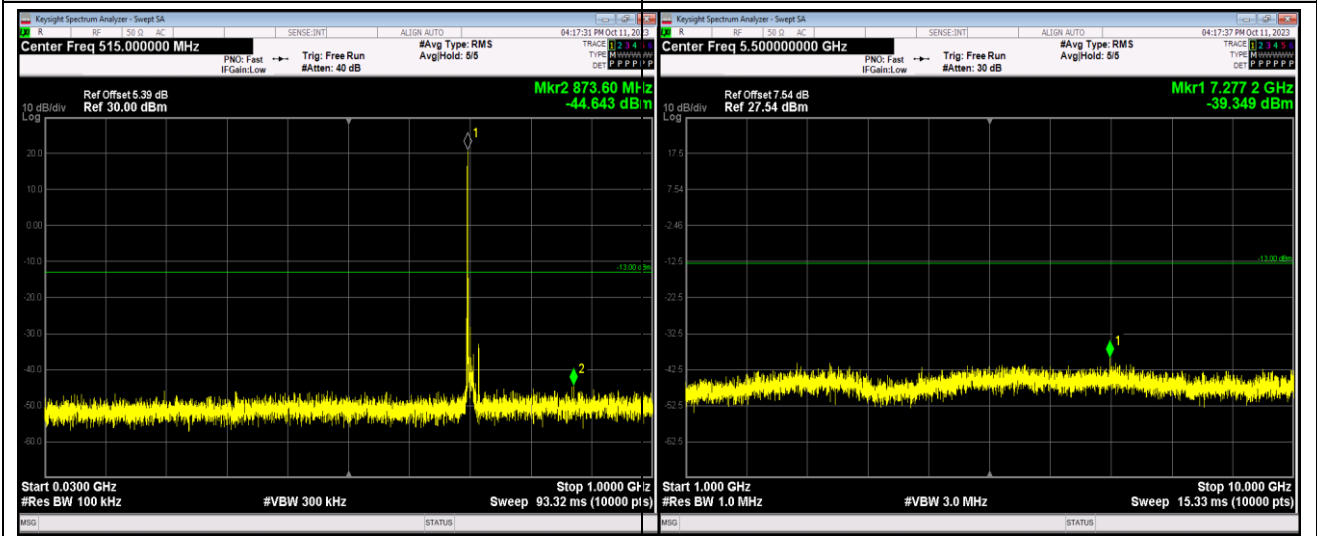

Band17-10MHz-16QAM-23780-1RB#0-Range1:30~1000MHz

Band17-10MHz-16QAM-23780-1RB#0-Range2:1000~10000MHz