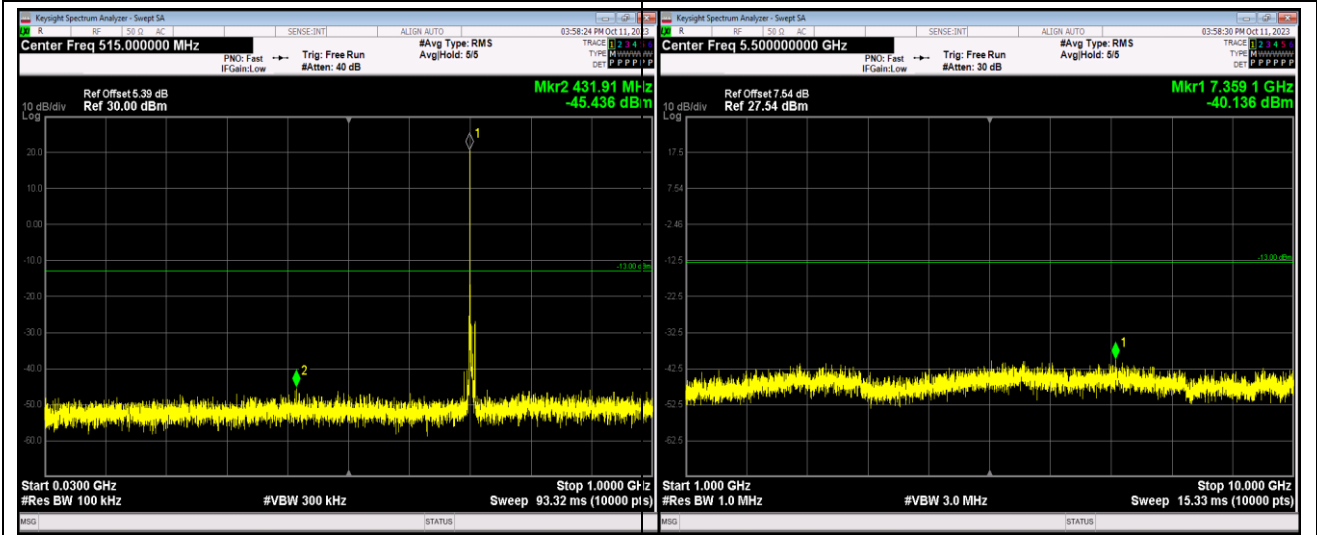

Band17-5MHz-QPSK-23790-1RB#0-Range1:30~1000MHz

Band17-5MHz-QPSK-23790-1RB#0-Range2:1000~10000MHz

Band17-5MHz-QPSK-23825-1RB#0-Range1:30~1000MHz

Band17-5MHz-QPSK-23825-1RB#0-Range2:1000~10000MHz

Band17-5MHz-64QAM-23755-1RB#0-Range1:30~1000MHz

Band17-5MHz-64QAM-23755-1RB#0-Range2:1000~10000MHz

Band17-5MHz-64QAM-23790-1RB#0-Range1:30~1000MHz

Band17-5MHz-64QAM-23790-1RB#0-Range2:1000~10000MHz

Band17-10MHz-QPSK-23800-1RB#0-Range1:30~1000MHz

Band17-10MHz-QPSK-23800-1RB#0-Range2:1000~10000MHz