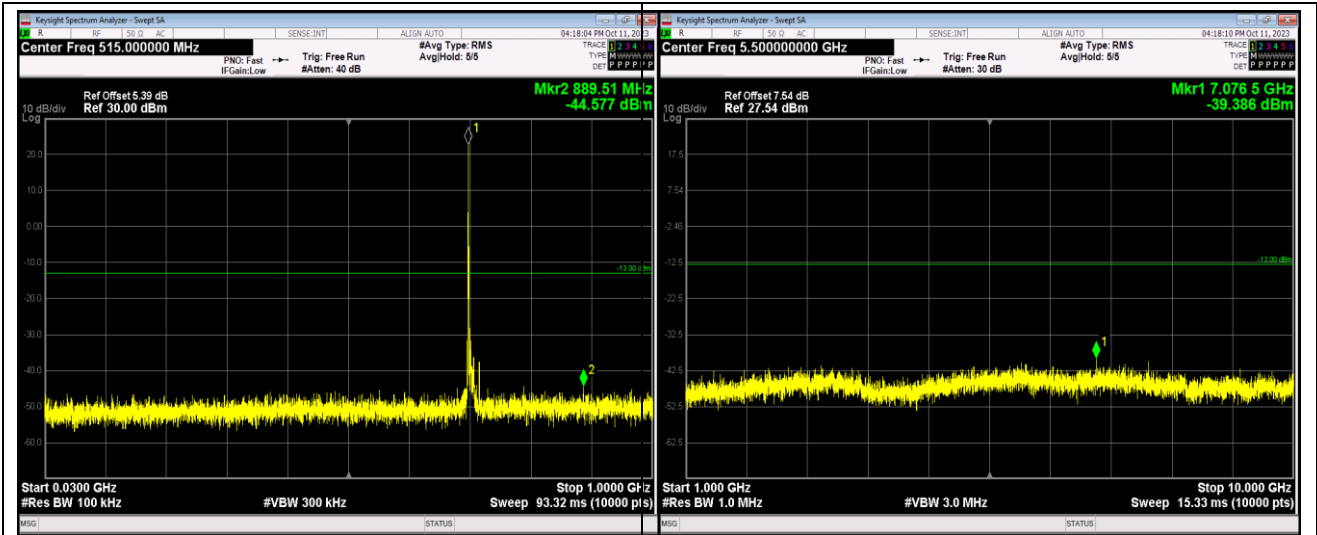

Band17-5MHz-64QAM-23755-1RB#0-Range2:1000~10000MHz

Band17-5MHz-64QAM-23790-1RB#0-Range1:30~1000MHz

Band17-5MHz-64QAM-23790-1RB#0-Range2:1000~10000MHz

Band17-10MHz-QPSK-23800-1RB#0-Range1:30~1000MHz

Band17-10MHz-QPSK-23800-1RB#0-Range2:1000~10000MHz