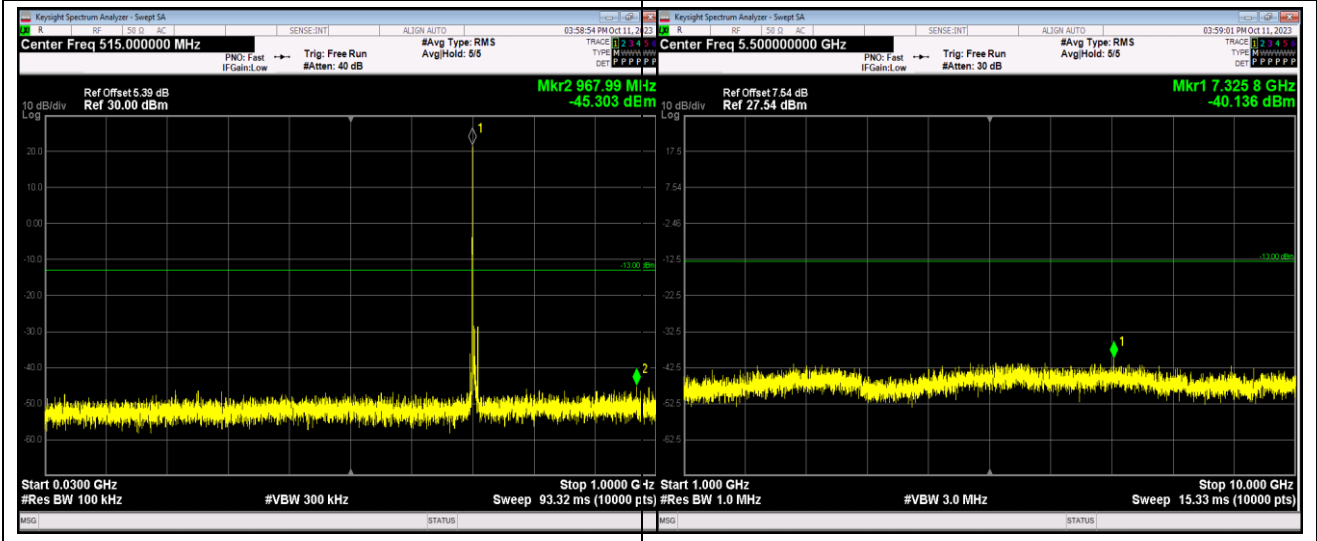

Band17-5MHz-QPSK-23790-1RB#0-Range1:30~1000MHz

Band17-5MHz-QPSK-23790-1RB#0-Range2:1000~10000MHz

Band17-5MHz-QPSK-23825-1RB#0-Range1:30~1000MHz

Band17-5MHz-QPSK-23825-1RB#0-Range2:1000~10000MHz

Band17-5MHz-64QAM-23755-1RB#0-Range1:30~1000MHz

Band17-5MHz-64QAM-23755-1RB#0-Range2:1000~10000MHz

Band17-5MHz-64QAM-23790-1RB#0-Range1:30~1000MHz

Band17-5MHz-64QAM-23790-1RB#0-Range2:1000~10000MHz

Band17-10MHz-QPSK-23800-1RB#0-Range1:30~1000MHz

Band17-10MHz-QPSK-23800-1RB#0-Range2:1000~10000MHz