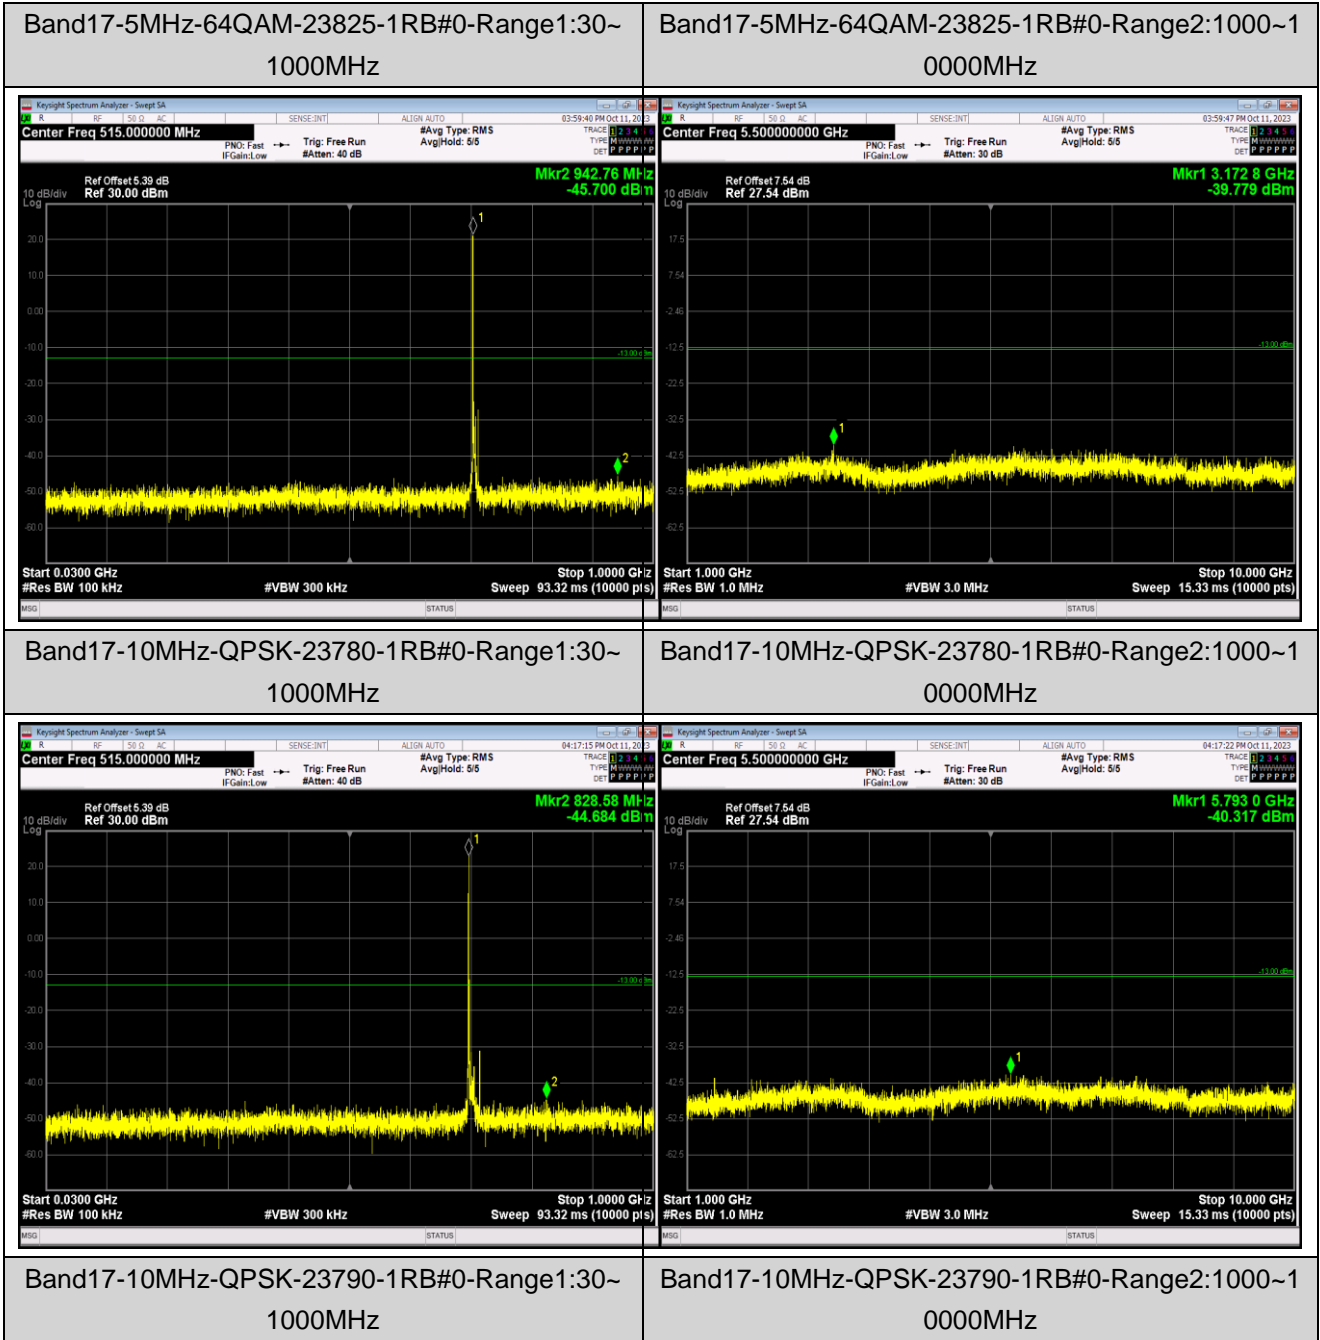

Band17-5MHz-QPSK-23790-1RB#0-Range1:30~1000MHz

Band17-5MHz-QPSK-23790-1RB#0-Range2:1000~10000MHz

Band17-5MHz-QPSK-23825-1RB#0-Range1:30~1000MHz

Band17-5MHz-QPSK-23825-1RB#0-Range2:1000~10000MHz

Band17-5MHz-64QAM-23755-1RB#0-Range1:30~1000MHz

Band17-5MHz-64QAM-23755-1RB#0-Range2:1000~10000MHz

Band17-5MHz-64QAM-23790-1RB#0-Range1:30~1000MHz

Band17-5MHz-64QAM-23790-1RB#0-Range2:1000~10000MHz

Band17-10MHz-QPSK-23800-1RB#0-Range1:30~1000MHz

Band17-10MHz-QPSK-23800-1RB#0-Range2:1000~10000MHz

Band17-10MHz-16QAM-23780-1RB#0-Range1:30~1000MHz

Band17-10MHz-16QAM-23780-1RB#0-Range2:1000~10000MHz

Band17-10MHz-64QAM-23790-1RB#0-Range1:30
~1000MHz

Band17-10MHz-64QAM-23790-1RB#0-Range2:1000~
10000MHz