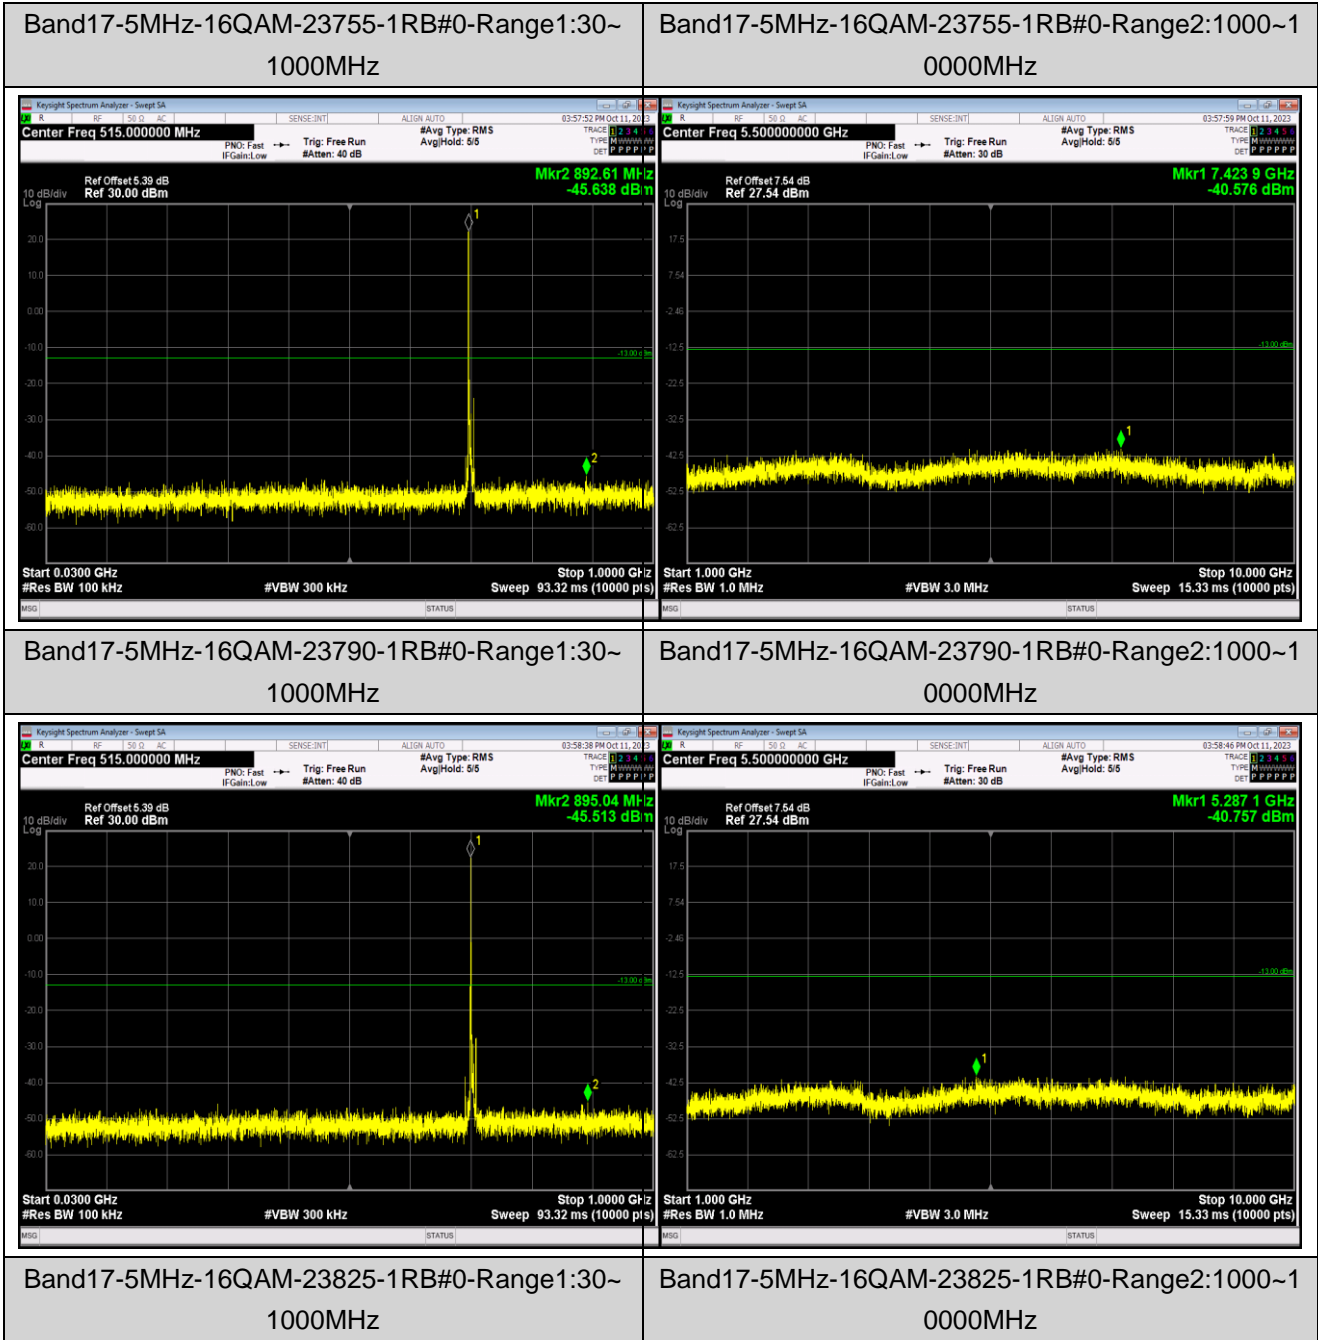

Band17-5MHz-QPSK-23790-1RB#0-Range1:30~1000MHz

Band17-5MHz-QPSK-23790-1RB#0-Range2:1000~10000MHz

Band17-5MHz-QPSK-23825-1RB#0-Range1:30~1000MHz

Band17-5MHz-QPSK-23825-1RB#0-Range2:1000~10000MHz

Band17-5MHz-64QAM-23755-1RB#0-Range1:30~1000MHz

Band17-5MHz-64QAM-23755-1RB#0-Range2:1000~10000MHz

Band17-5MHz-64QAM-23790-1RB#0-Range1:30~1000MHz

Band17-5MHz-64QAM-23790-1RB#0-Range2:1000~10000MHz

Band17-10MHz-QPSK-23800-1RB#0-Range1:30~1000MHz

Band17-10MHz-QPSK-23800-1RB#0-Range2:1000~10000MHz

Band17-10MHz-16QAM-23780-1RB#0-Range1:30~1000MHz

Band17-10MHz-16QAM-23780-1RB#0-Range2:1000~10000MHz

Band17-10MHz-64QAM-23790-1RB#0-Range1:30
~1000MHz

Band17-10MHz-64QAM-23790-1RB#0-Range2:1000~
10000MHz