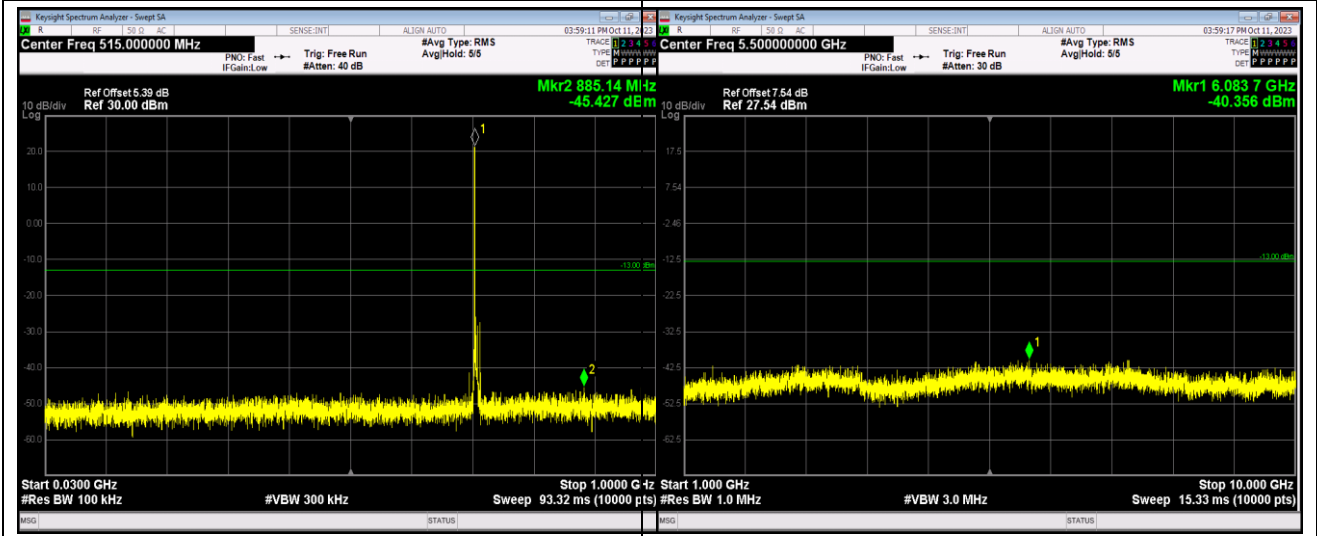

Band17-5MHz-QPSK-23790-1RB#0-Range1:30~1000MHz

Band17-5MHz-QPSK-23790-1RB#0-Range2:1000~10000MHz

Band17-5MHz-QPSK-23825-1RB#0-Range1:30~1000MHz

Band17-5MHz-QPSK-23825-1RB#0-Range2:1000~10000MHz

Band17-5MHz-64QAM-23755-1RB#0-Range1:30~1000MHz

Band17-5MHz-64QAM-23755-1RB#0-Range2:1000~10000MHz

Band17-5MHz-64QAM-23790-1RB#0-Range1:30~1000MHz

Band17-5MHz-64QAM-23790-1RB#0-Range2:1000~10000MHz

Band17-10MHz-QPSK-23800-1RB#0-Range1:30~1000MHz

Band17-10MHz-QPSK-23800-1RB#0-Range2:1000~10000MHz