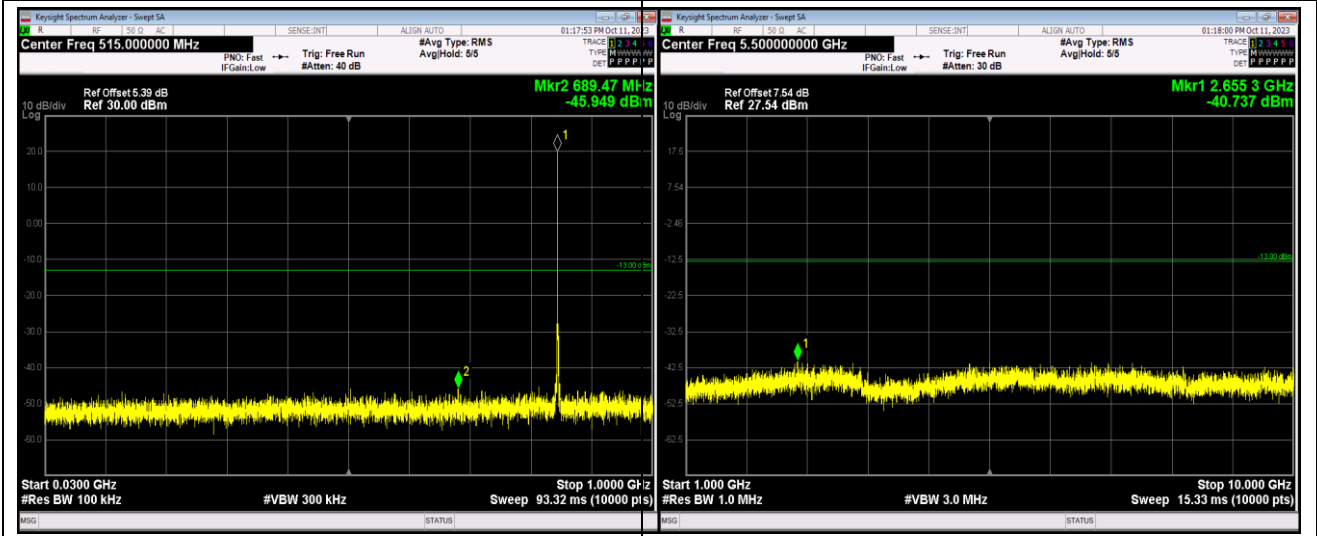

Band5-1.4MHz-64QAM-20643-1RB#0-Range1:30~1000MHz

Band5-1.4MHz-64QAM-20643-1RB#0-Range2:1000~10000MHz