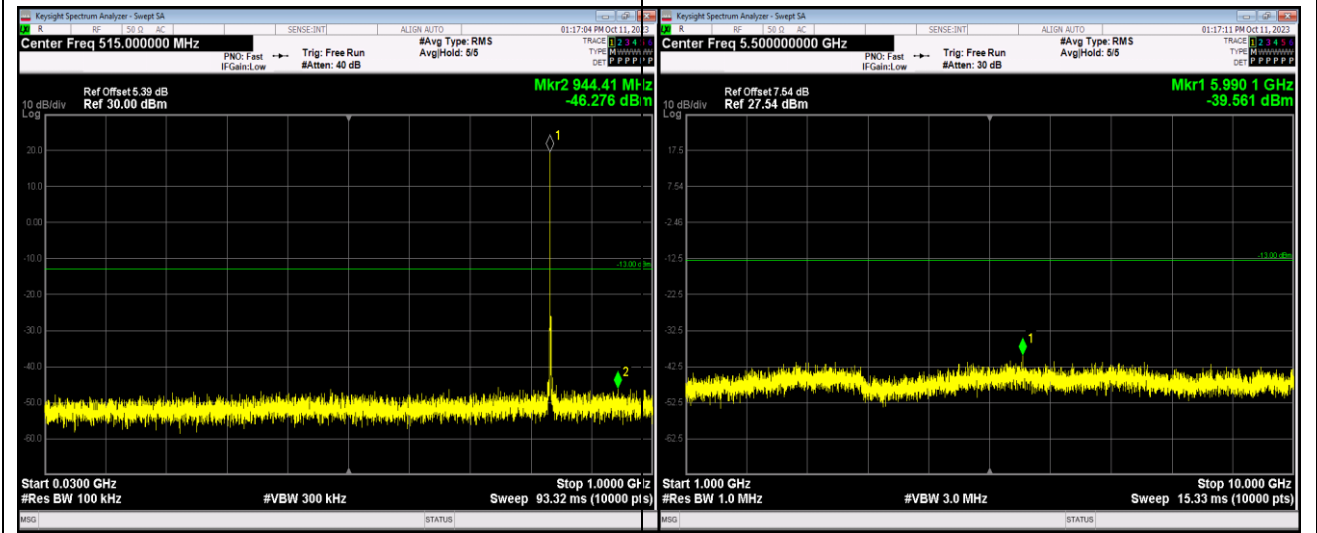

Band5-1.4MHz-16QAM-20407-1RB#0-Range1:30~1000MHz

Band5-1.4MHz-16QAM-20407-1RB#0-Range2:1000~10000MHz

Band5-1.4MHz-64QAM-20525-1RB#0-Range1:30~1000MHz

Band5-1.4MHz-64QAM-20525-1RB#0-Range2:1000~10000MHz

Band5-1.4MHz-64QAM-20643-1RB#0-Range1:30~1000MHz