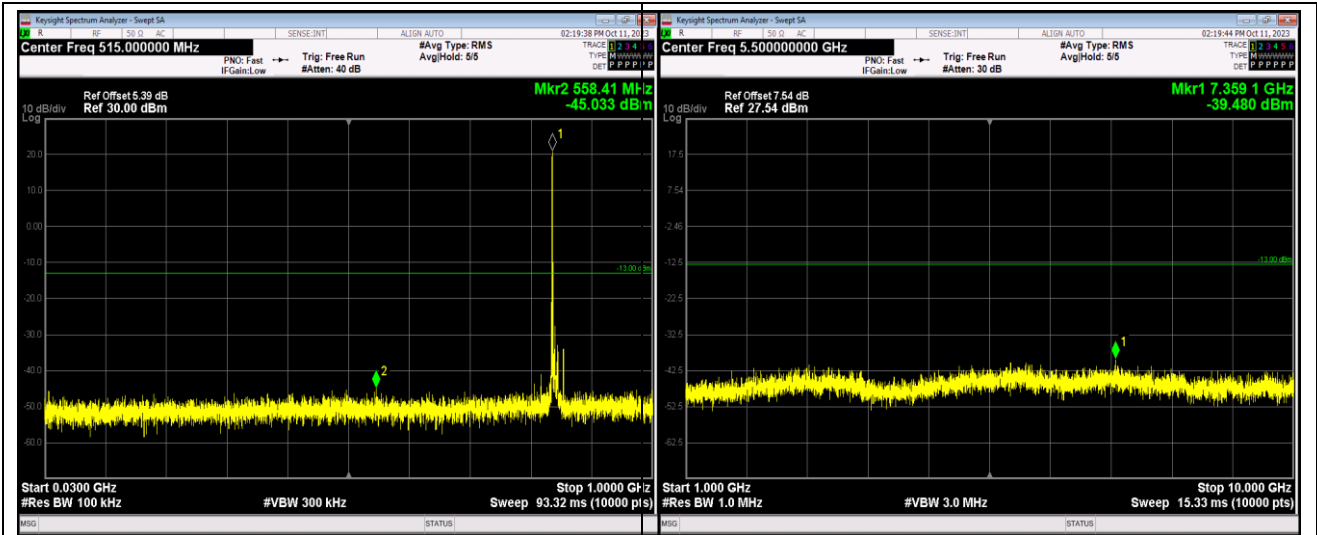

Band5-10MHz-16QAM-20450-1RB#0-Range2:1000~10000MHz

Band5-10MHz-16QAM-20450-1RB#0-Range1:30~1000MHz