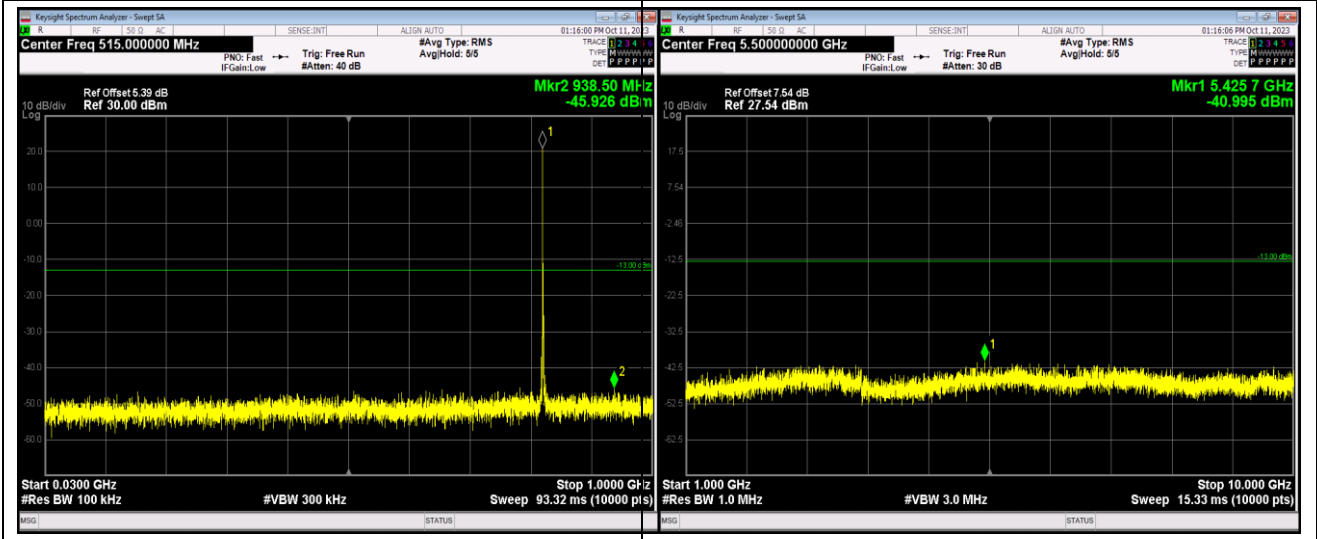

Band4-20MHz-64QAM-20050-1RB#0-Range2:1000~20000MHz

Band4-20MHz-64QAM-20175-1RB#0-Range1:30~1000MHz

Band4-20MHz-64QAM-20175-1RB#0-Range2:1000~20000MHz

Band5-1.4MHz-QPSK-20643-1RB#0-Range1:30~1000MHz

Band5-1.4MHz-QPSK-20643-1RB#0-Range2:1000~10000MHz

Band5-1.4MHz-16QAM-20407-1RB#0-Range1:30~1000MHz

Band5-1.4MHz-16QAM-20407-1RB#0-Range2:1000~10000MHz

Band5-1.4MHz-64QAM-20525-1RB#0-Range1:30~1000MHz

Band5-1.4MHz-64QAM-20525-1RB#0-Range2:1000~10000MHz

Band5-1.4MHz-64QAM-20643-1RB#0-Range1:30~1000MHz