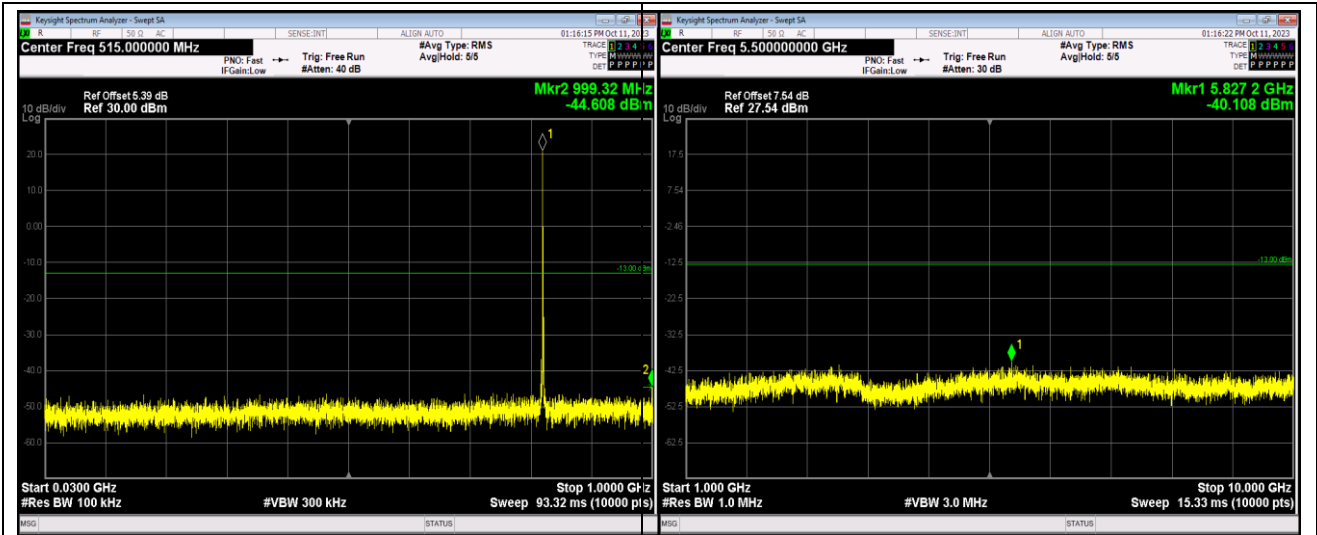

Band5-1.4MHz-64QAM-20525-1RB#0-Range2:1000~10000MHz

Band5-1.4MHz-64QAM-20525-1RB#0-Range1:30~1000MHz