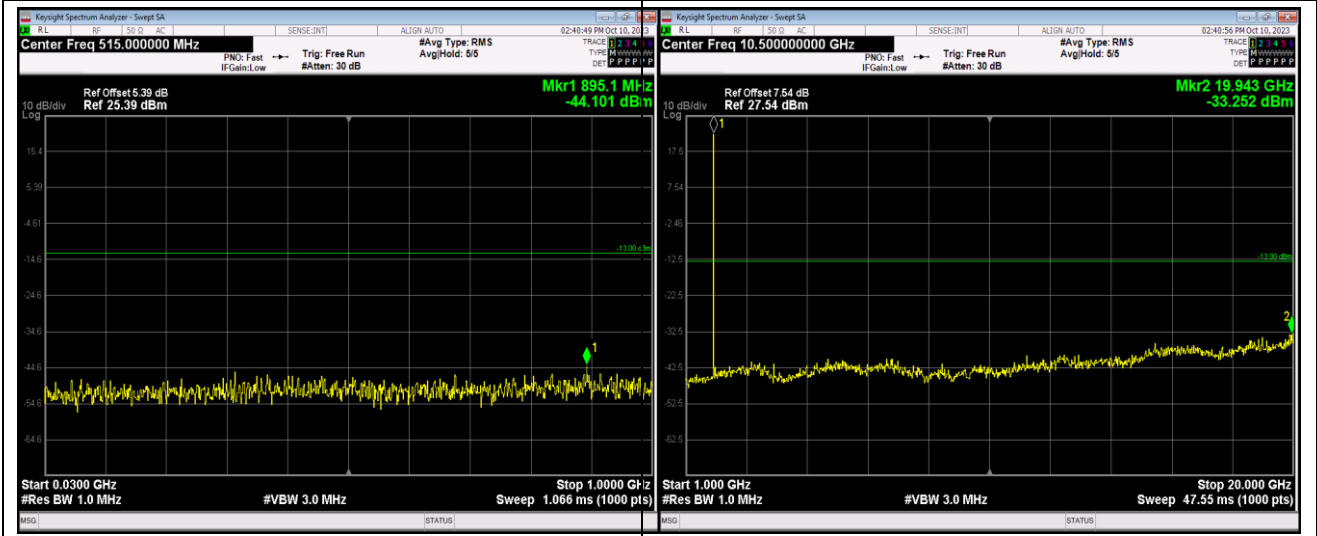

Band2-1.4MHz-16QAM-18900-1RB#0-Range1:30~1000MHz

Band2-1.4MHz-16QAM-18900-1RB#0-Range2:1000~20000MHz