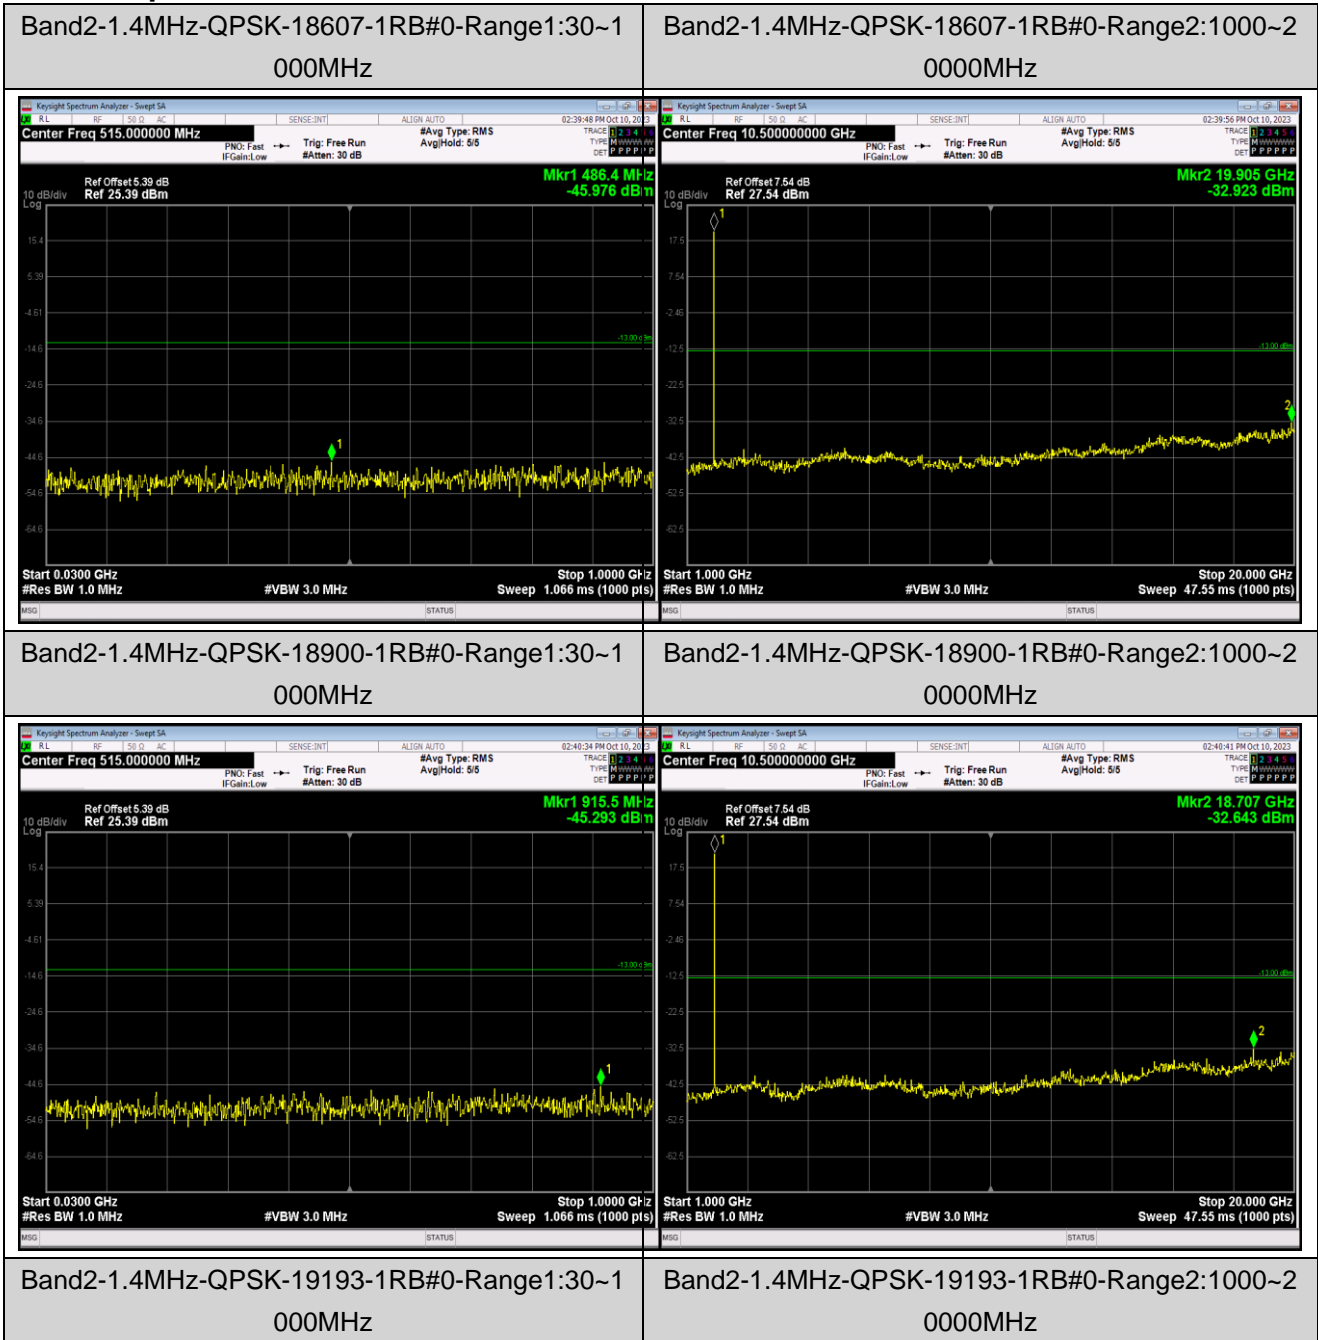

Test Graphs