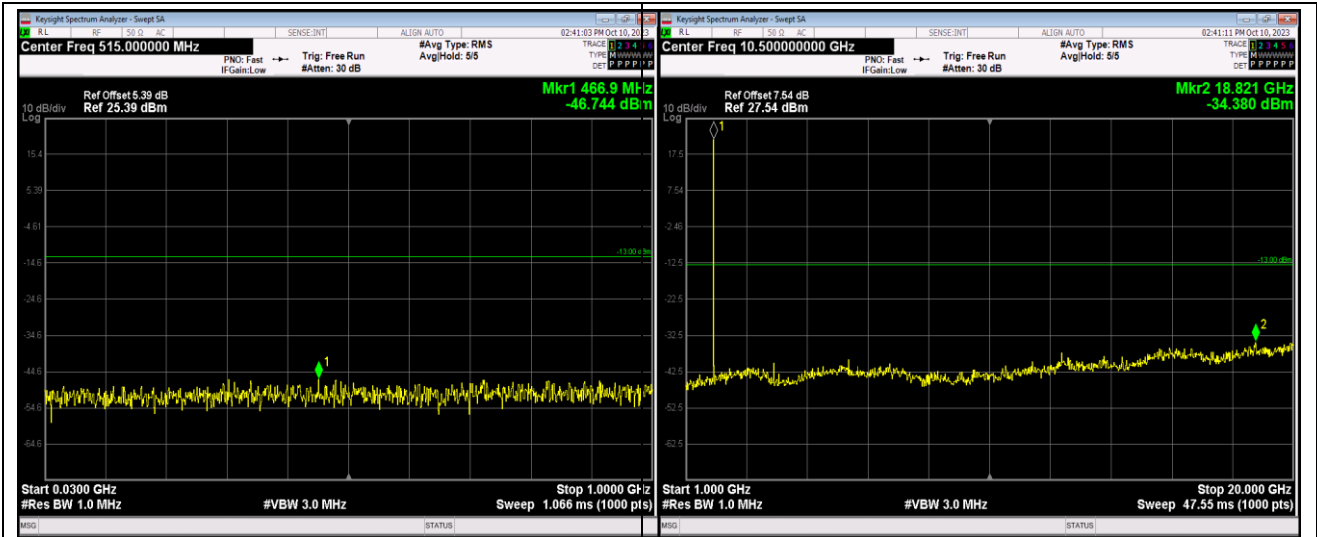

Band2-1.4MHz-64QAM-19193-1RB#0-Range2:1000~20000MHz

Band2-1.4MHz-64QAM-19193-1RB#0-Range1:30~1000MHz