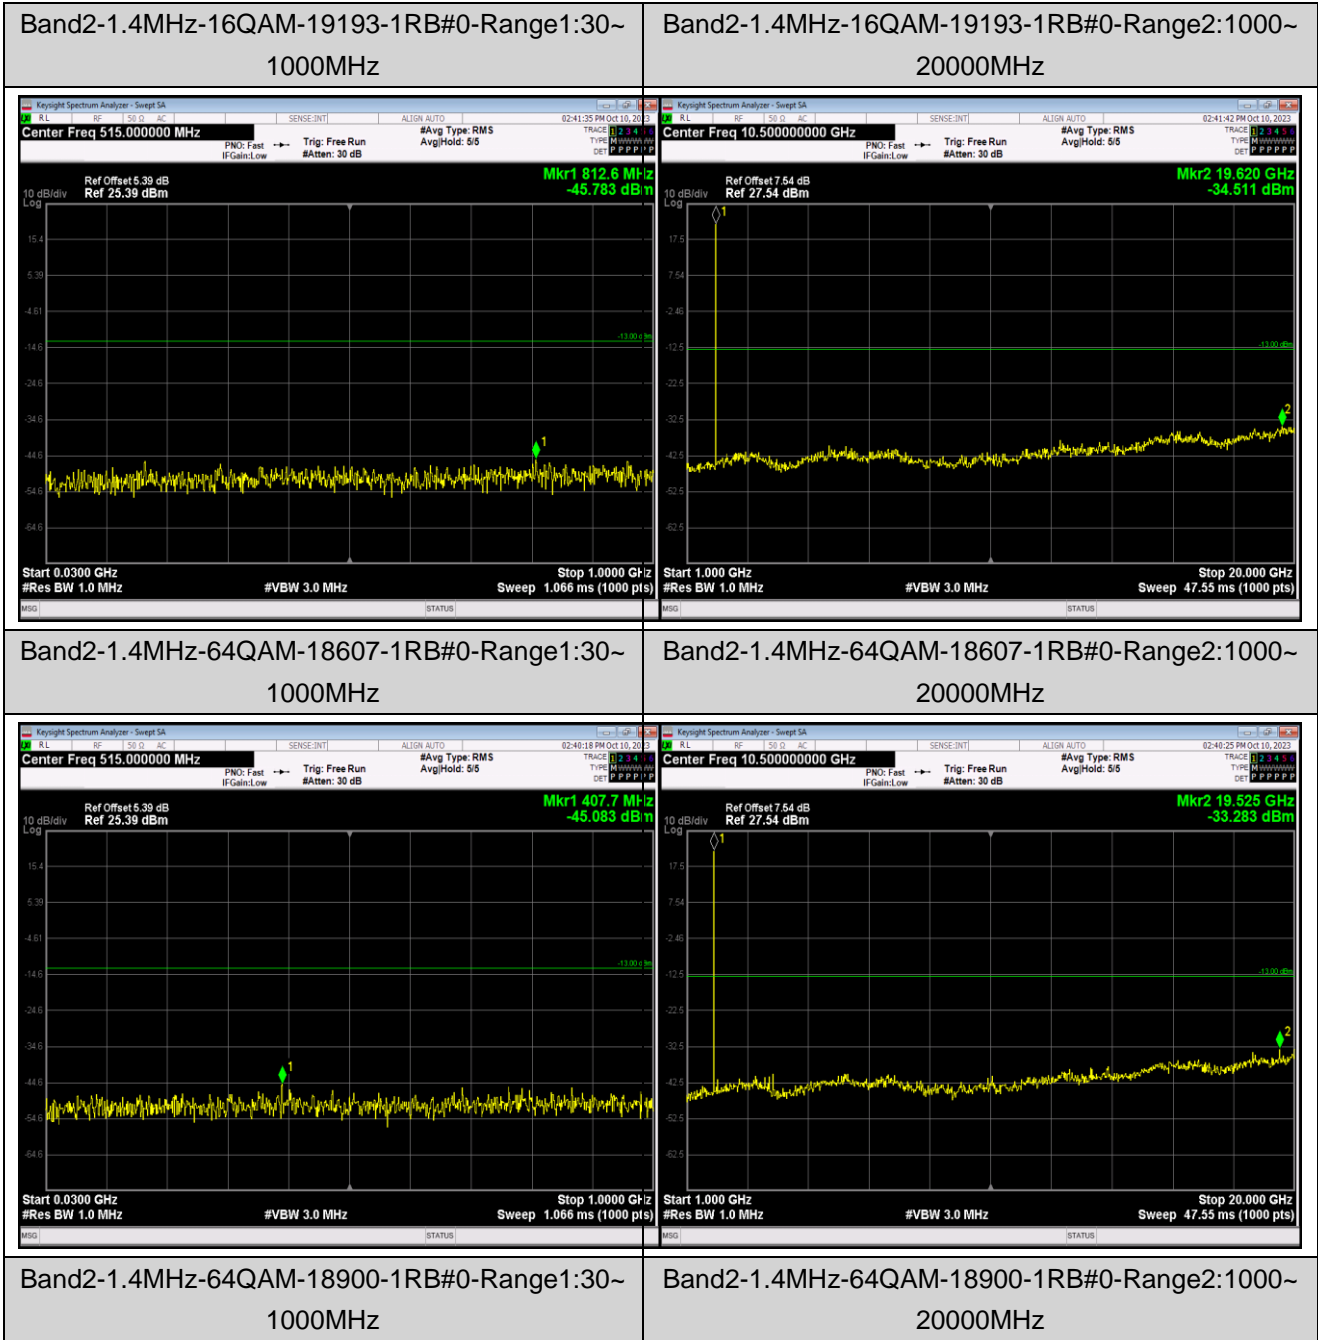

Remark: All bandwidth and all modulation had been tested, but only the worst case data displayed in this report.

Test Graphs

Band2-1.4MHz-16QAM-18607-1RB#0-Range1:30~1000MHz

Band2-1.4MHz-16QAM-18607-1RB#0-Range2:1000~20000MHz

Band2-1.4MHz-16QAM-18900-1RB#0-Range1:30~1000MHz

Band2-1.4MHz-16QAM-18900-1RB#0-Range2:1000~20000MHz

Band2-1.4MHz-64QAM-19193-1RB#0-Range1:30~1000MHz

Band2-1.4MHz-64QAM-19193-1RB#0-Range2:1000~20000MHz

Band2-20MHz-QPSK-18700-1RB#0-Range1:30~1000MHz