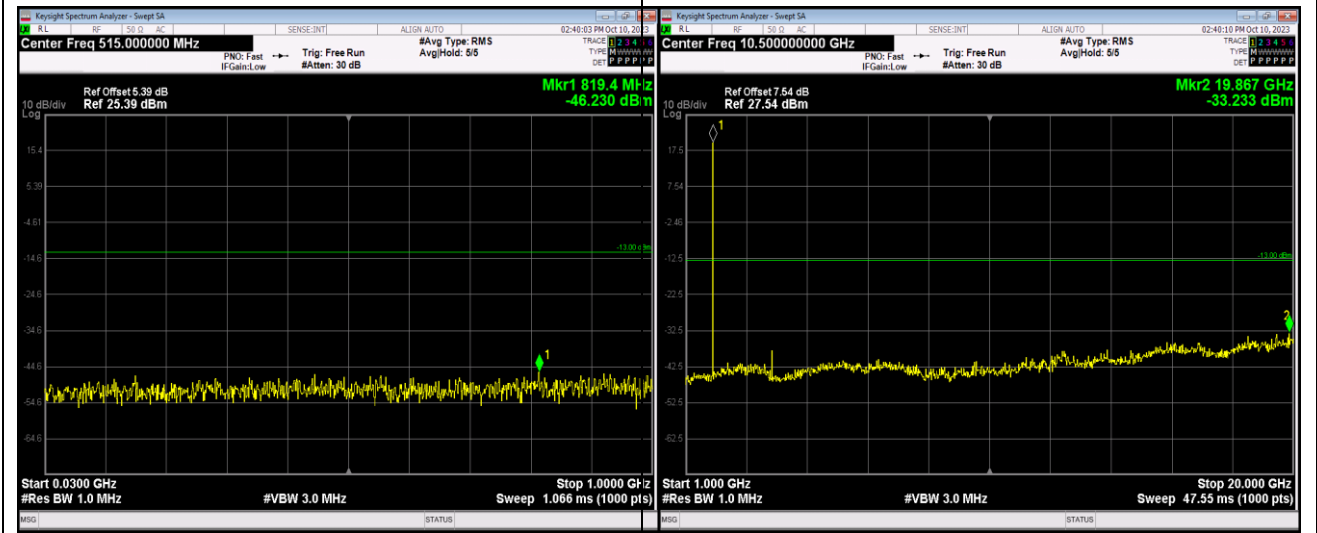

Remark: All bandwidth and all modulation had been tested, but only the worst case data displayed in this report.

Test Graphs

Band2-1.4MHz-16QAM-18607-1RB#0-Range1:30~1000MHz

Band2-1.4MHz-16QAM-18607-1RB#0-Range2:1000~20000MHz