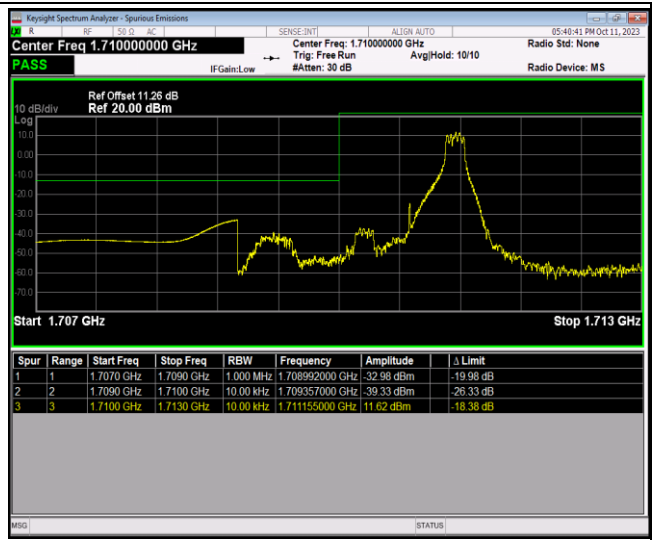

Band66-1.4MHz-16QAM-131979-1RB#5

Band66-1.4MHz-16QAM-132665-1RB#0