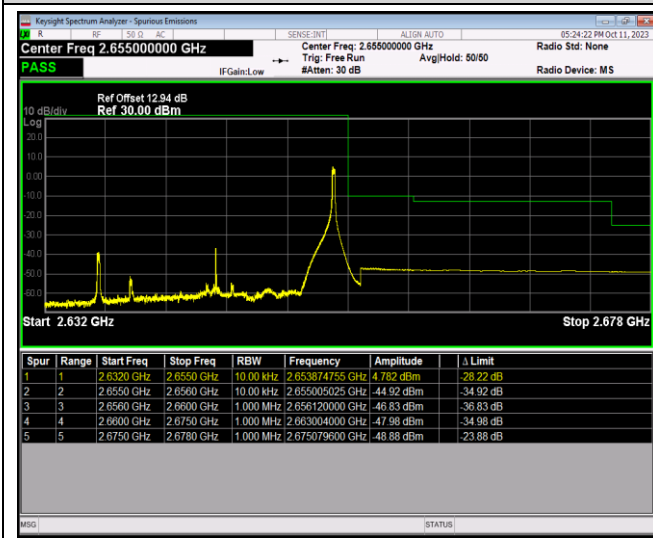

Band41-20MHz-16QAM-41140-100RB#0

Band41-20MHz-64QAM-40140-1RB#0

Band41-20MHz-64QAM-40140-1RB#99

Band41-20MHz-64QAM-40140-100RB#0

Band41-20MHz-64QAM-41140-1RB#0

Band41-20MHz-64QAM-41140-1RB#99

Band41-20MHz-64QAM-41140-100RB#0