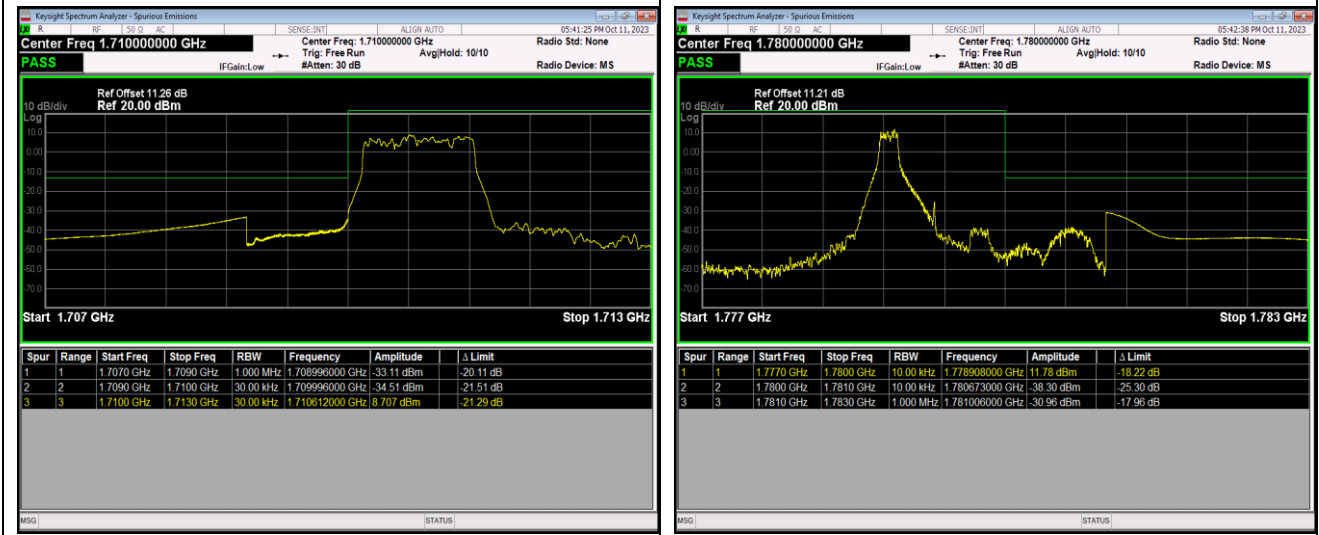

Band66-1.4MHz-QPSK-131979-1RB#0

Band66-1.4MHz-QPSK-131979-1RB#5

Band66-1.4MHz-QPSK-131979-6RB#0

Band66-1.4MHz-QPSK-132665-1RB#0

Band66-1.4MHz-QPSK-132665-1RB#5

Band66-1.4MHz-QPSK-132665-6RB#0

Band66-1.4MHz-16QAM-131979-1RB#0