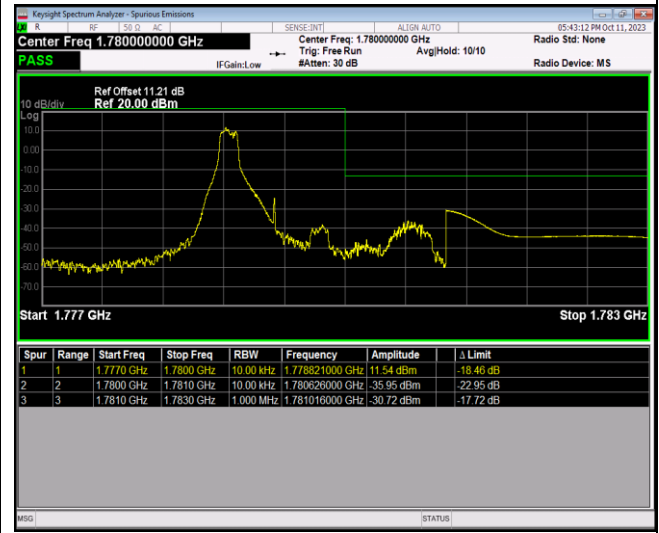

Band66-1.4MHz-64QAM-132665-1RB#0

Band66-1.4MHz-64QAM-132665-6RB#0