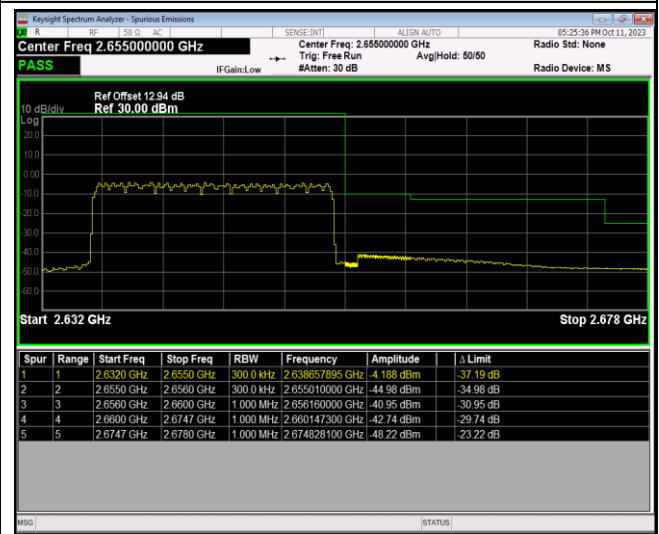

Band41-20MHz-16QAM-41140-100RB#0

Band41-20MHz-64QAM-40140-1RB#99