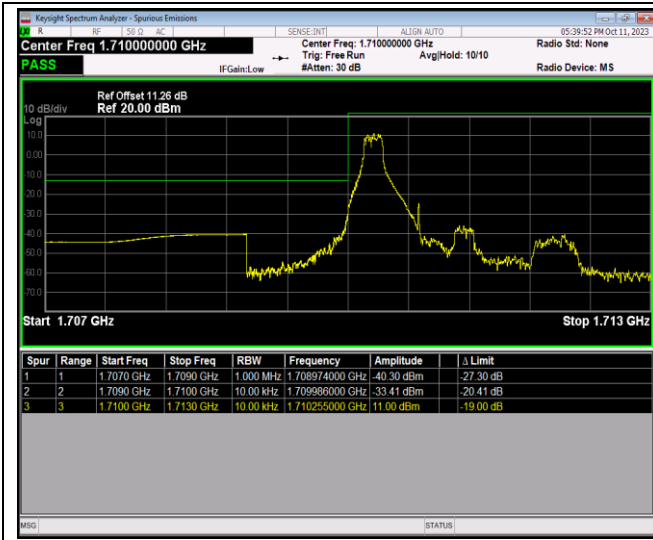

Band66-1.4MHz-16QAM-131979-1RB#0

Band66-1.4MHz-16QAM-131979-6RB#0