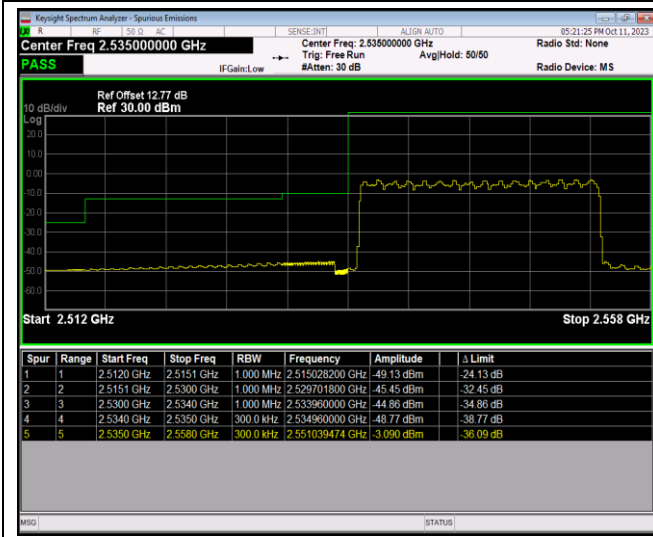

Band41-20MHz-16QAM-41140-100RB#0

Band41-20MHz-64QAM-40140-1RB#0

Band41-20MHz-64QAM-40140-1RB#99

Band41-20MHz-64QAM-40140-100RB#0

Band41-20MHz-64QAM-41140-1RB#0

Band41-20MHz-64QAM-41140-1RB#99

Band41-20MHz-64QAM-41140-100RB#0