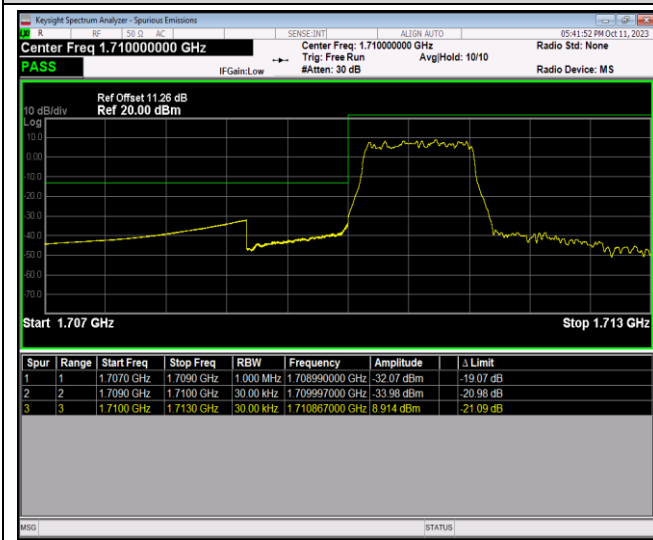

Band66-1.4MHz-16QAM-131979-6RB#0

Band66-1.4MHz-16QAM-132665-1RB#5