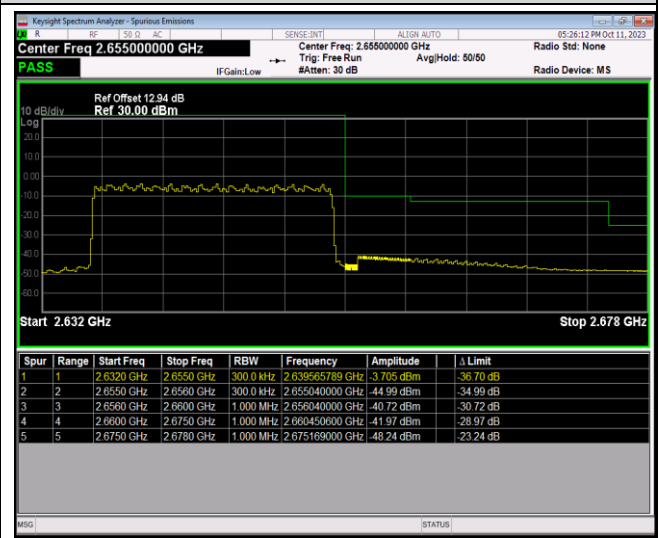

Band41-20MHz-64QAM-41140-100RB#0

Band66-1.4MHz-QPSK-131979-1RB#5