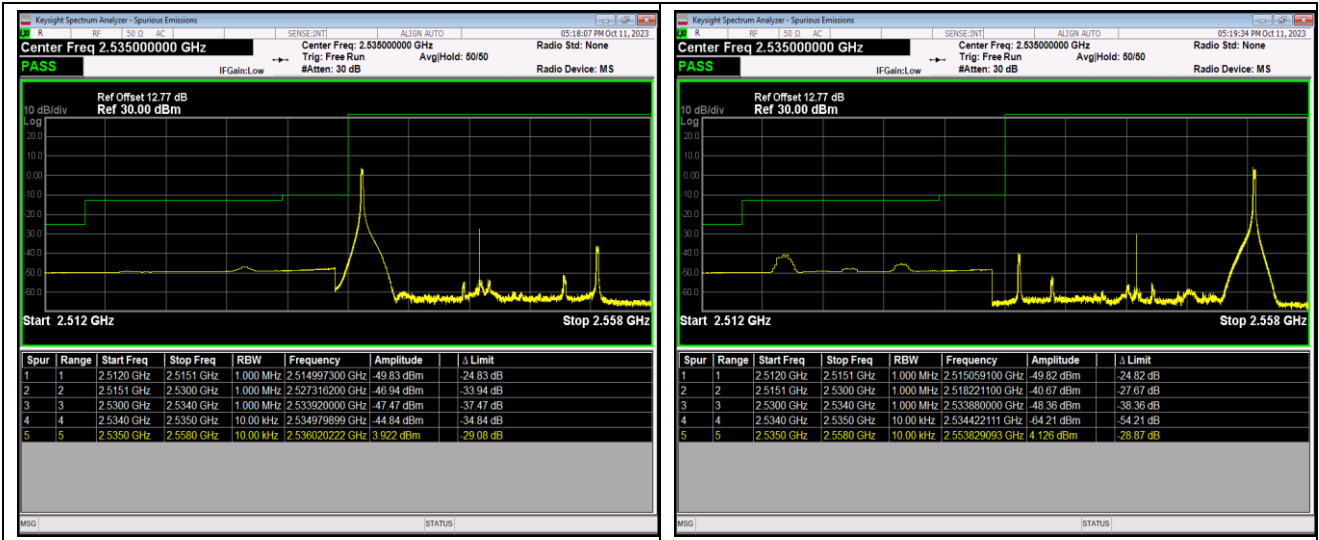

Band41-20MHz-64QAM-40140-1RB#0

Band41-20MHz-64QAM-40140-1RB#99

Band41-20MHz-64QAM-40140-100RB#0

Band41-20MHz-64QAM-41140-1RB#0