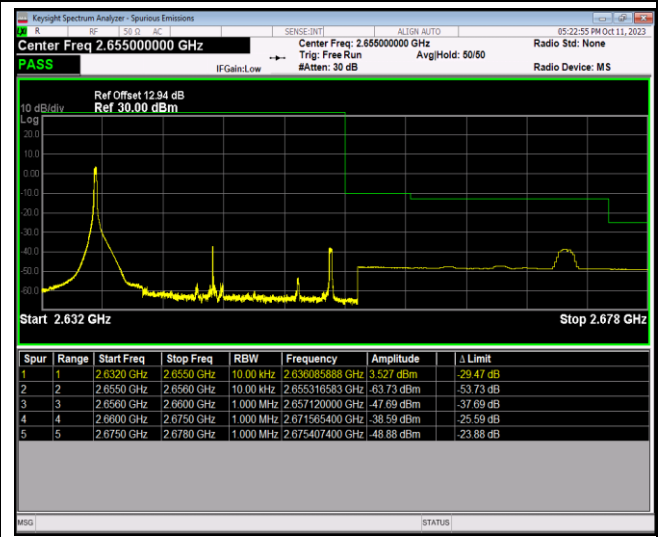

Band41-20MHz-16QAM-41140-100RB#0

Band41-20MHz-64QAM-40140-1RB#0

Band41-20MHz-64QAM-40140-1RB#99

Band41-20MHz-64QAM-40140-100RB#0

Band41-20MHz-64QAM-41140-1RB#0

Band41-20MHz-64QAM-41140-1RB#99

Band41-20MHz-64QAM-41140-100RB#0