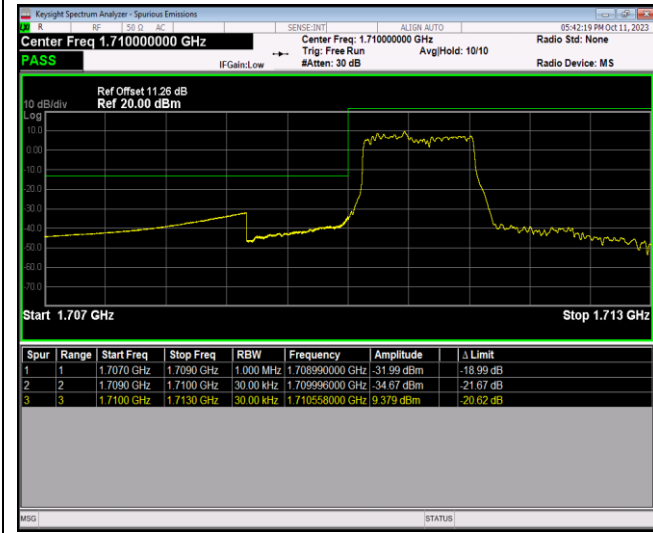

Band66-1.4MHz-64QAM-131979-6RB#0

Band66-1.4MHz-64QAM-132665-1RB#5