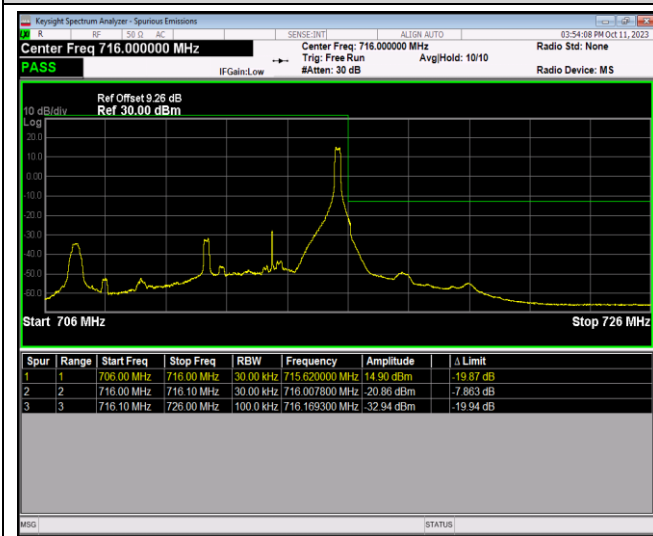

Band12-10MHz-64QAM-23060-1RB#0

Band12-10MHz-64QAM-23060-1RB#49

Band17-5MHz-QPSK-23755-25RB#0

Band17-5MHz-QPSK-23825-1RB#0

Band17-5MHz-QPSK-23825-1RB#24

Band17-5MHz-QPSK-23825-25RB#0

Band17-5MHz-16QAM-23755-1RB#0