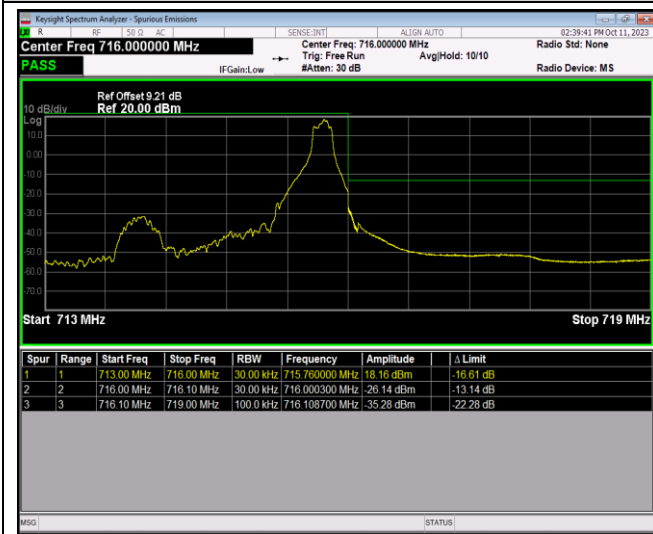

Band12-1.4MHz-16QAM-23173-1RB#5

Band12-1.4MHz-64QAM-23017-1RB#0