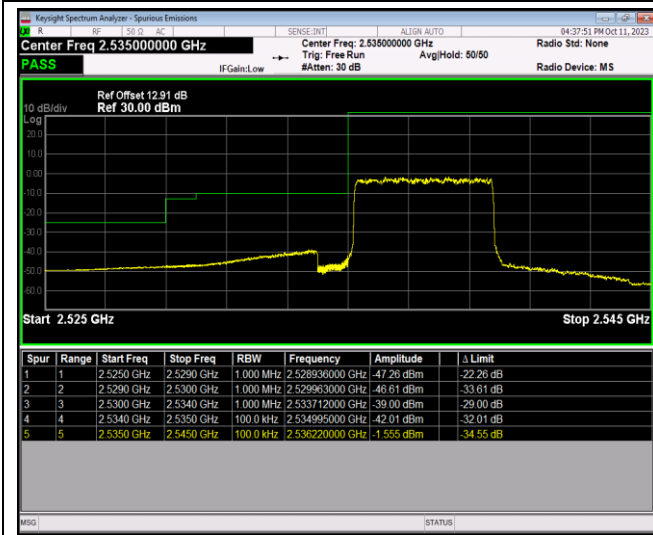

Band41-5MHz-QPSK-40065-25RB#0

Band41-5MHz-QPSK-41215-1RB#24