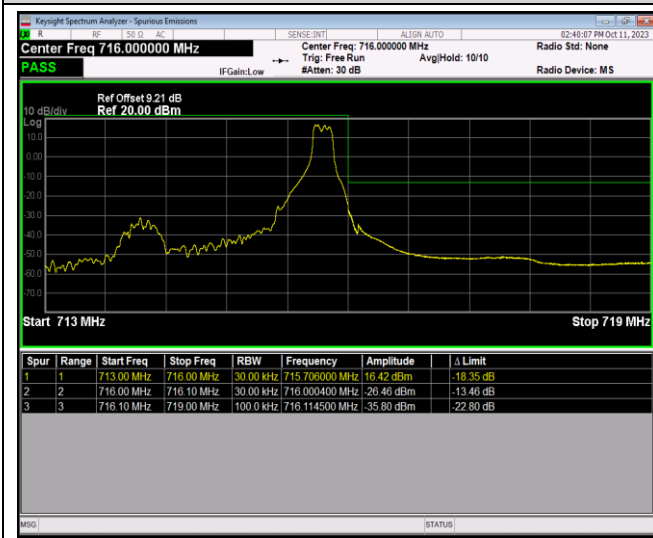

Band12-1.4MHz-64QAM-23173-1RB#5

Band12-10MHz-QPSK-23060-1RB#0