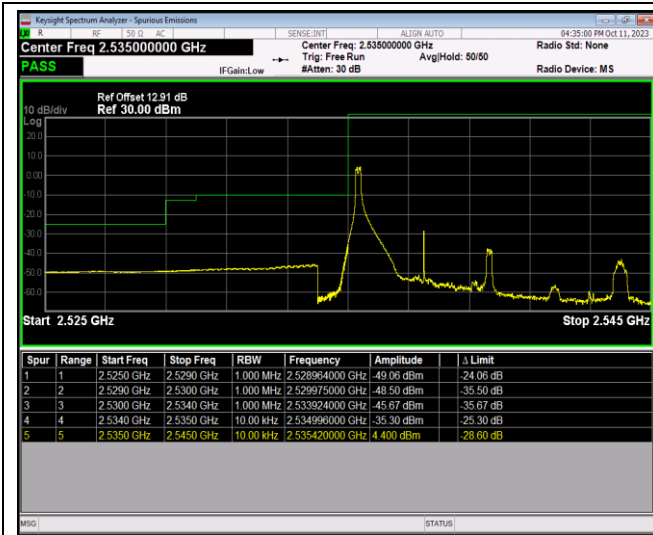

Band41-5MHz-QPSK-40065-1RB#0

Band41-5MHz-QPSK-40065-25RB#0