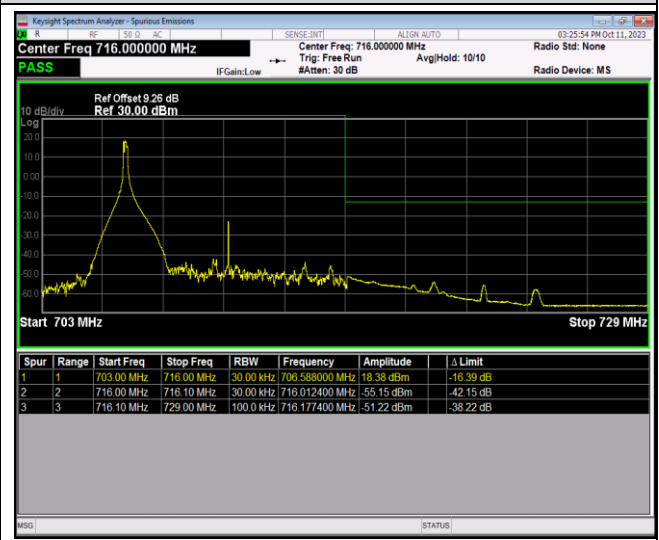

Band12-1.4MHz-64QAM-23173-1RB#5

Band12-1.4MHz-64QAM-23173-6RB#0

Band12-10MHz-QPSK-23060-1RB#0

Band12-10MHz-QPSK-23060-1RB#49

Band12-10MHz-QPSK-23060-50RB#0

Band12-10MHz-QPSK-23130-1RB#0

Band12-10MHz-QPSK-23130-1RB#49