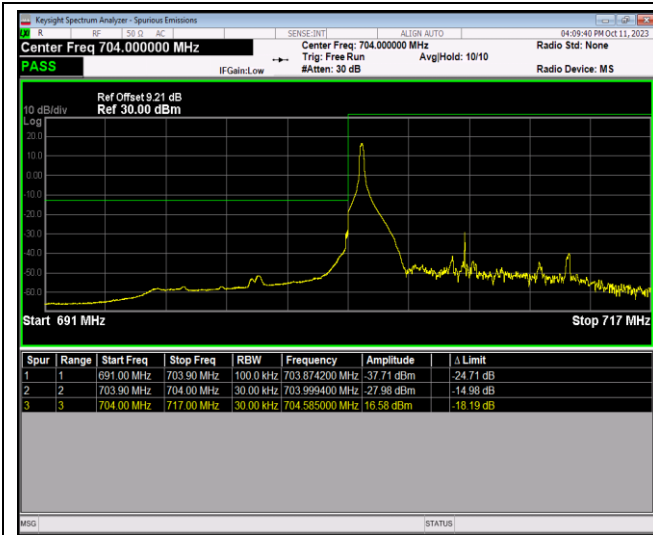

Band17-10MHz-QPSK-23800-1RB#0

Band17-10MHz-QPSK-23800-1RB#49

Band17-10MHz-QPSK-23800-50RB#0

Band17-10MHz-16QAM-23780-1RB#0

Band17-10MHz-16QAM-23780-1RB#49

Band17-10MHz-16QAM-23780-50RB#0

Band17-10MHz-16QAM-23800-1RB#0