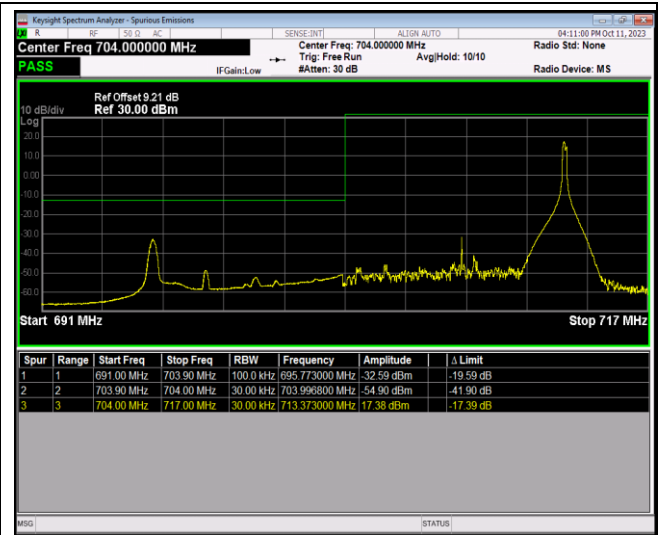

Band17-10MHz-QPSK-23800-1RB#0

Band17-10MHz-QPSK-23800-1RB#49

Band17-10MHz-QPSK-23800-50RB#0

Band17-10MHz-16QAM-23780-1RB#0

Band17-10MHz-16QAM-23780-1RB#49

Band17-10MHz-16QAM-23780-50RB#0

Band17-10MHz-16QAM-23800-1RB#0