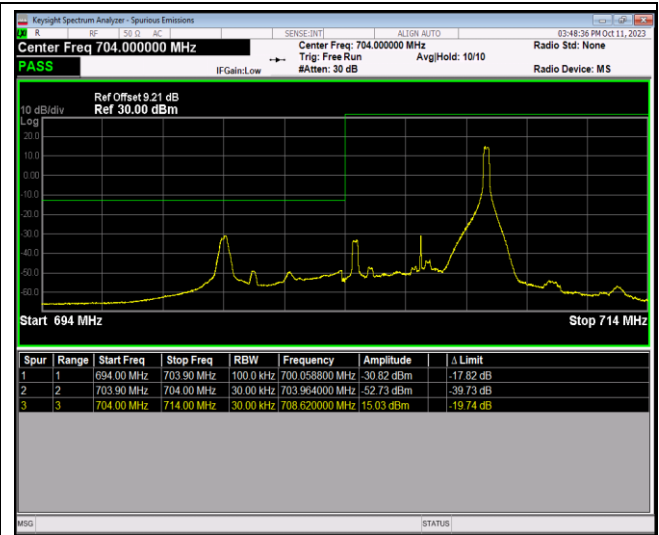

Band17-5MHz-QPSK-23825-1RB#0