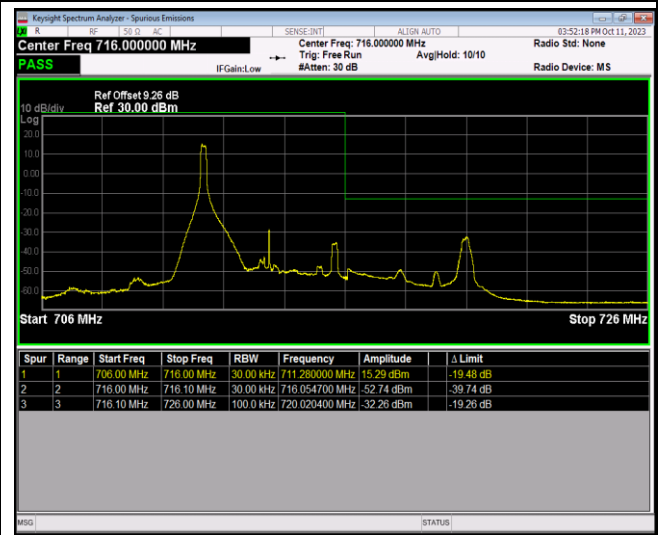

Band12-10MHz-64QAM-23060-1RB#0

Band12-10MHz-64QAM-23060-1RB#49

Band17-5MHz-QPSK-23755-25RB#0

Band17-5MHz-QPSK-23825-1RB#0

Band17-5MHz-QPSK-23825-1RB#24

Band17-5MHz-QPSK-23825-25RB#0

Band17-5MHz-16QAM-23755-1RB#0