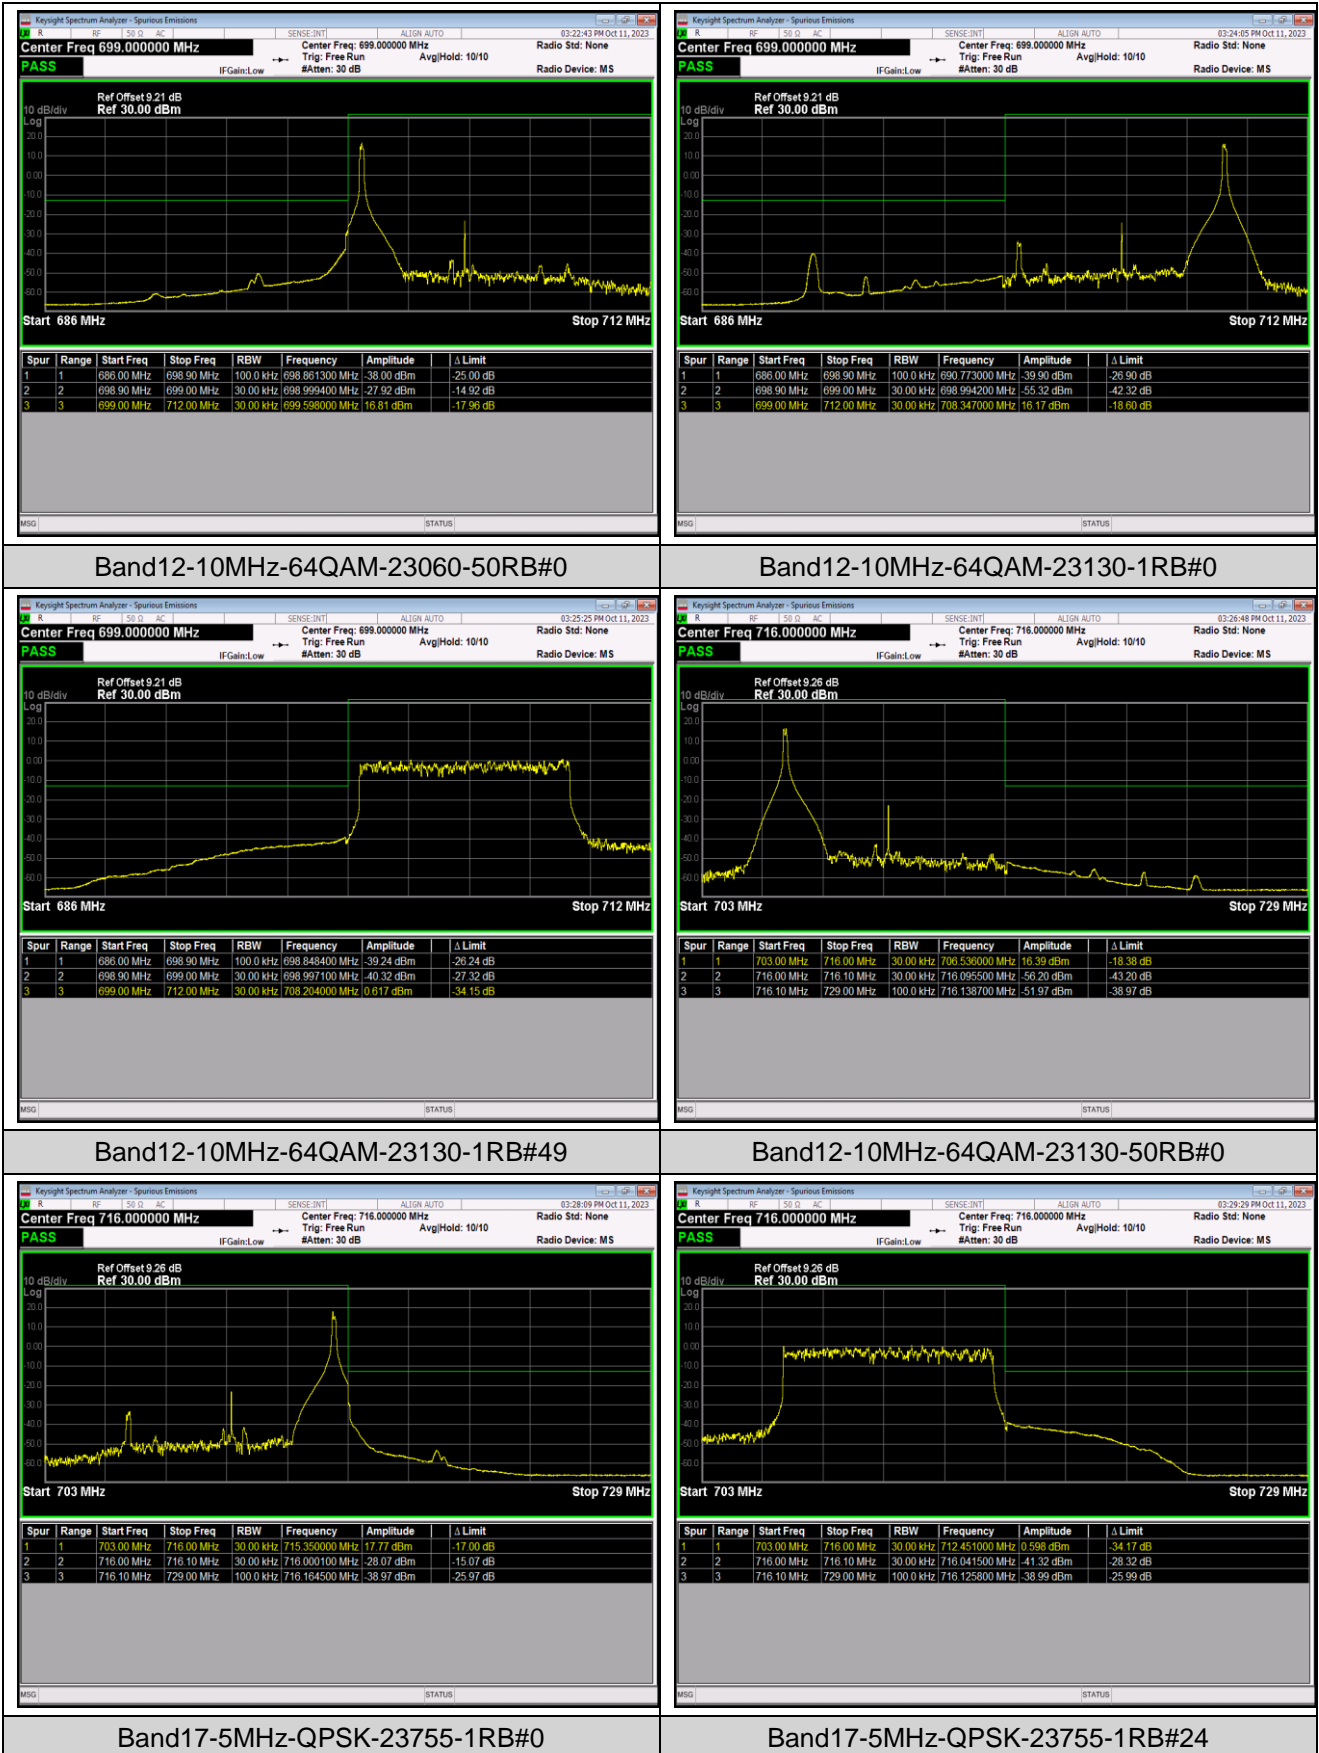

Band12-10MHz-64QAM-23060-1RB#0

Band12-10MHz-64QAM-23060-1RB#49