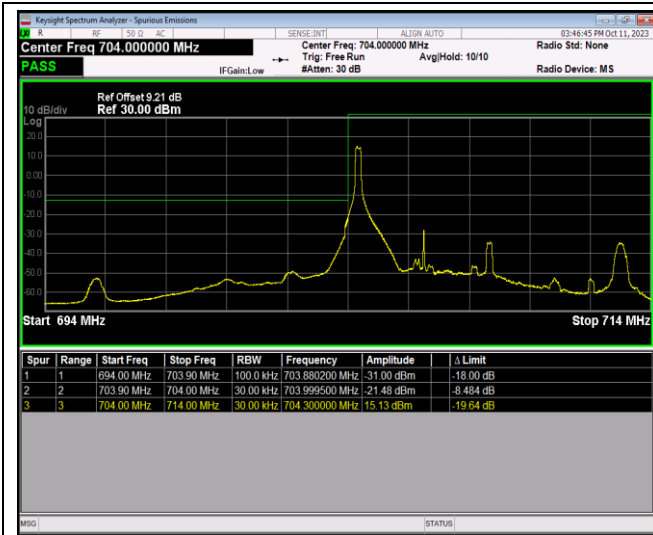

Band17-5MHz-QPSK-23755-25RB#0