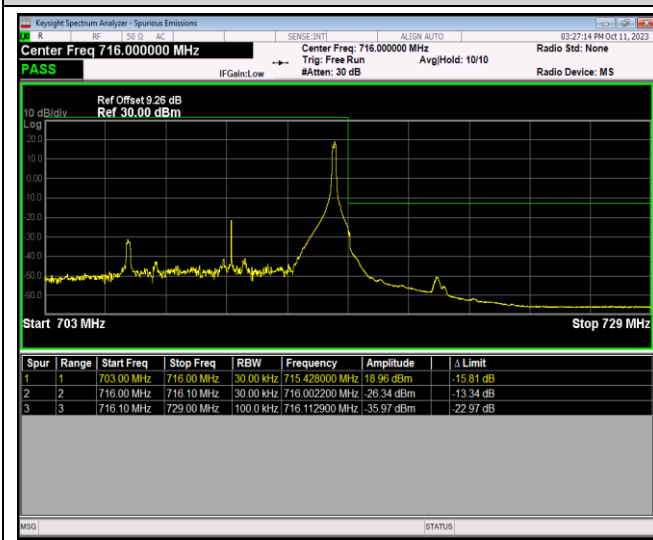

Band12-10MHz-QPSK-23130-1RB#49

Band12-10MHz-16QAM-23060-1RB#0