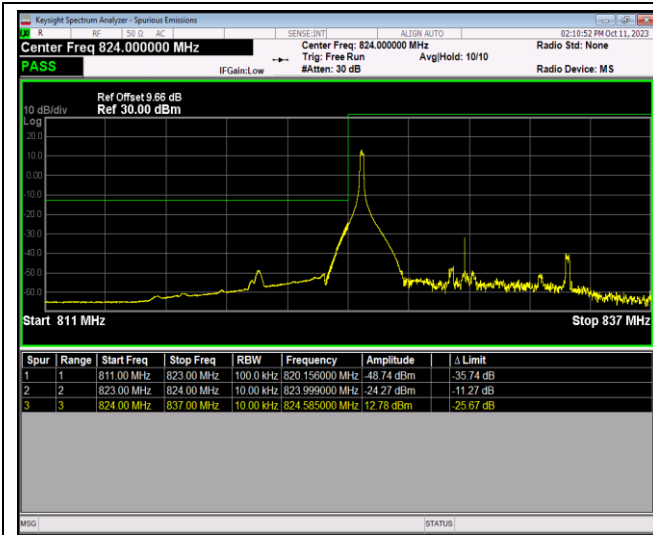

Band5-1.4MHz-64QAM-20643-1RB#5

Band5-1.4MHz-64QAM-20643-6RB#0

Band5-10MHz-QPSK-20450-1RB#0

Band5-10MHz-QPSK-20450-1RB#49

Band5-10MHz-QPSK-20450-50RB#0

Band5-10MHz-QPSK-20600-1RB#0

Band5-10MHz-QPSK-20600-1RB#49