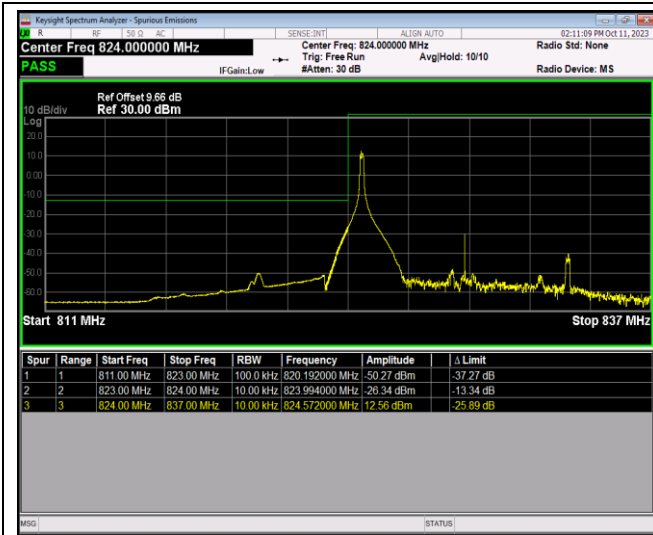

Band5-10MHz-16QAM-20450-1RB#0

Band5-10MHz-16QAM-20450-50RB#0