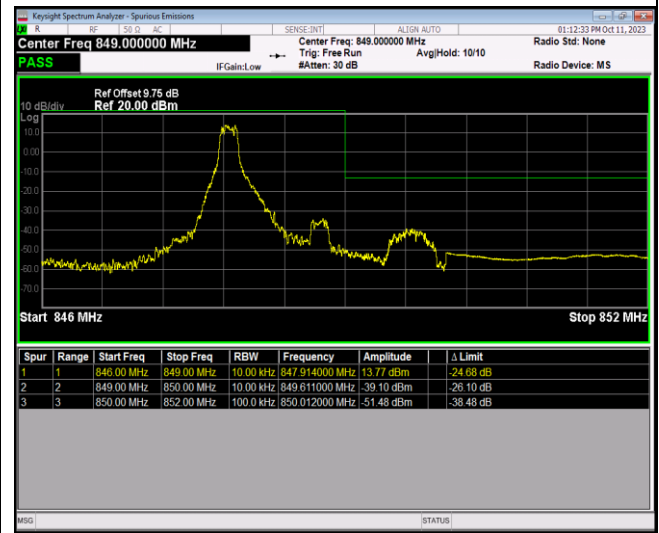

Band5-1.4MHz-QPSK-20643-1RB#0

Band5-1.4MHz-QPSK-20643-6RB#0