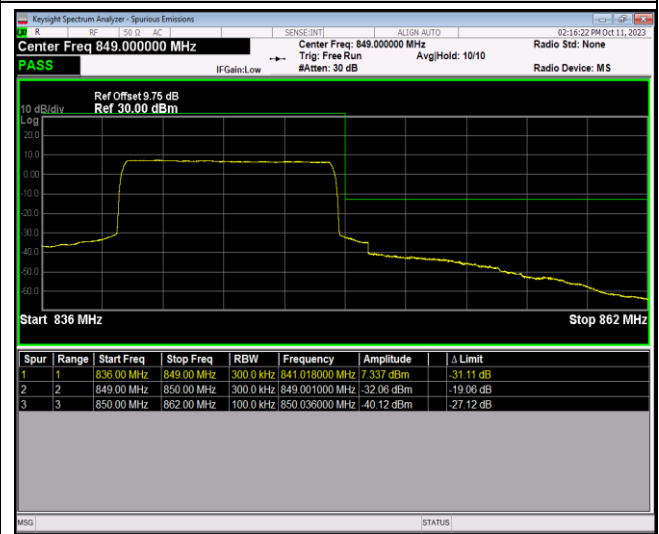

Band5-10MHz-QPSK-20600-50RB#0

Band5-10MHz-16QAM-20450-1RB#49