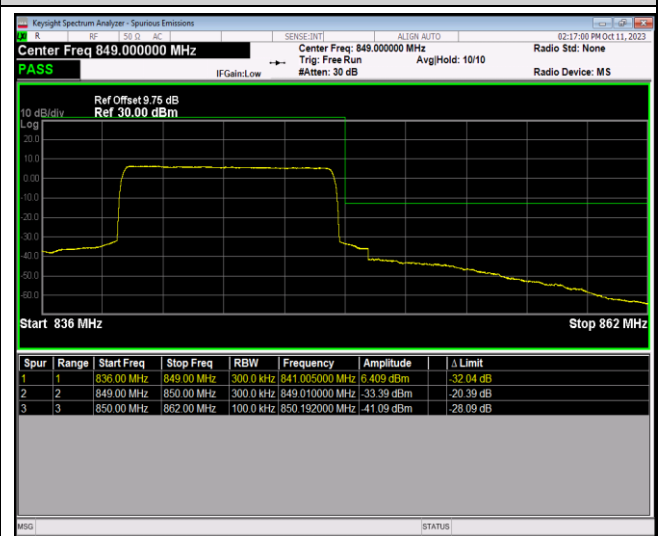

Band5-10MHz-16QAM-20600-50RB#0

Band5-10MHz-64QAM-20450-1RB#49