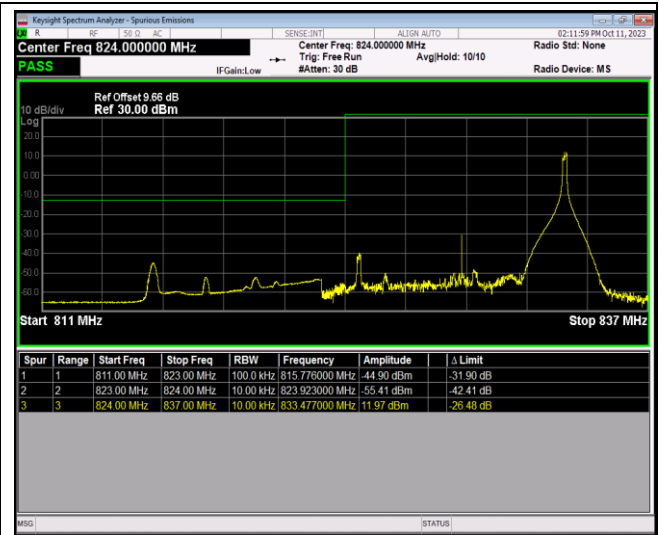

Band5-10MHz-QPSK-20600-50RB#0

Band5-10MHz-16QAM-20450-1RB#0

Band5-10MHz-16QAM-20450-1RB#49

Band5-10MHz-16QAM-20450-50RB#0

Band5-10MHz-16QAM-20600-1RB#0

Band5-10MHz-16QAM-20600-1RB#49

Band5-10MHz-16QAM-20600-50RB#0