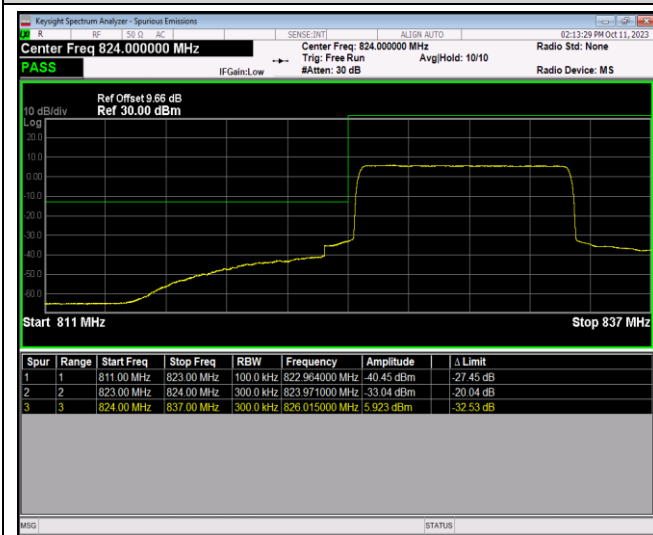

Band5-10MHz-QPSK-20600-50RB#0

Band5-10MHz-16QAM-20450-1RB#0

Band5-10MHz-16QAM-20450-1RB#49

Band5-10MHz-16QAM-20450-50RB#0

Band5-10MHz-16QAM-20600-1RB#0

Band5-10MHz-16QAM-20600-1RB#49

Band5-10MHz-16QAM-20600-50RB#0