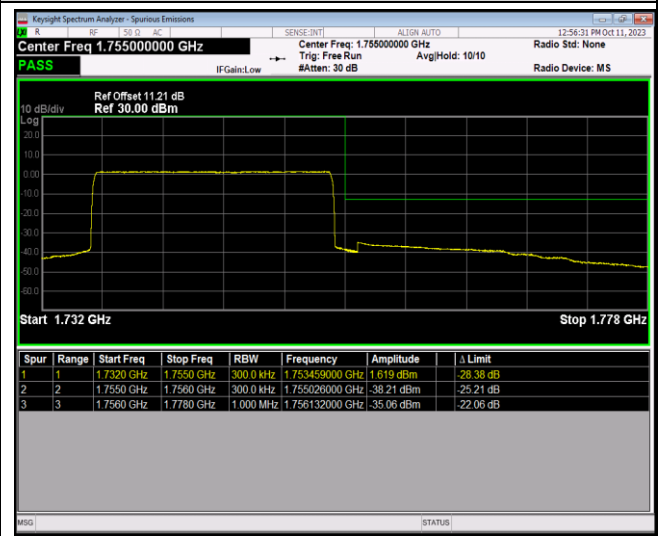

Band4-20MHz-64QAM-20050-1RB#99

Band4-20MHz-64QAM-20050-100RB#0

Band4-20MHz-64QAM-20300-1RB#0

Band4-20MHz-64QAM-20300-1RB#99

Band4-20MHz-64QAM-20300-100RB#0

Band5-1.4MHz-QPSK-20407-1RB#0

Band5-1.4MHz-QPSK-20407-1RB#5