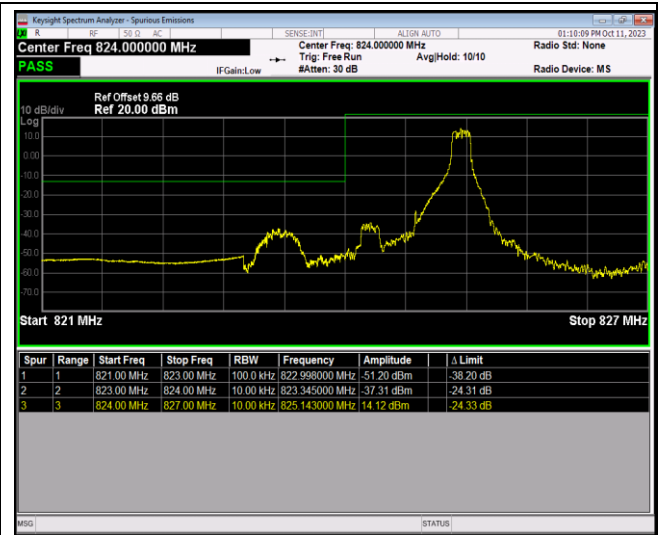

Band5-1.4MHz-QPSK-20407-1RB#5

Band5-1.4MHz-QPSK-20643-1RB#0