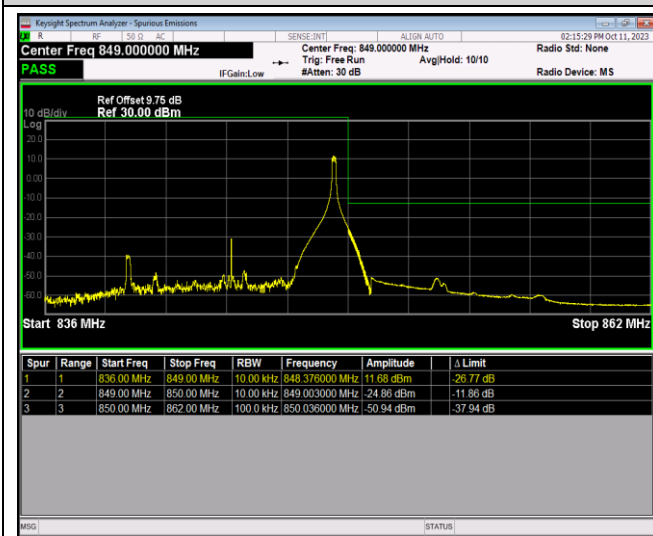

Band5-10MHz-QPSK-20600-50RB#0

Band5-10MHz-16QAM-20450-1RB#0

Band5-10MHz-16QAM-20450-1RB#49

Band5-10MHz-16QAM-20450-50RB#0

Band5-10MHz-16QAM-20600-1RB#0

Band5-10MHz-16QAM-20600-1RB#49

Band5-10MHz-16QAM-20600-50RB#0