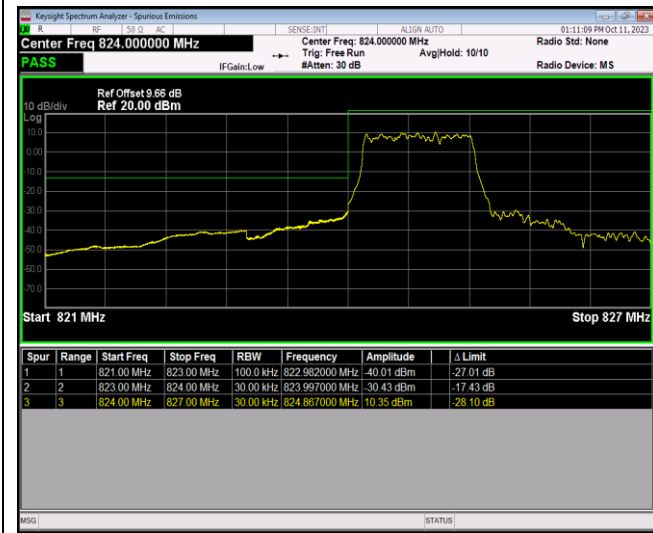

Band5-1.4MHz-QPSK-20407-6RB#0

Band5-1.4MHz-QPSK-20643-1RB#5