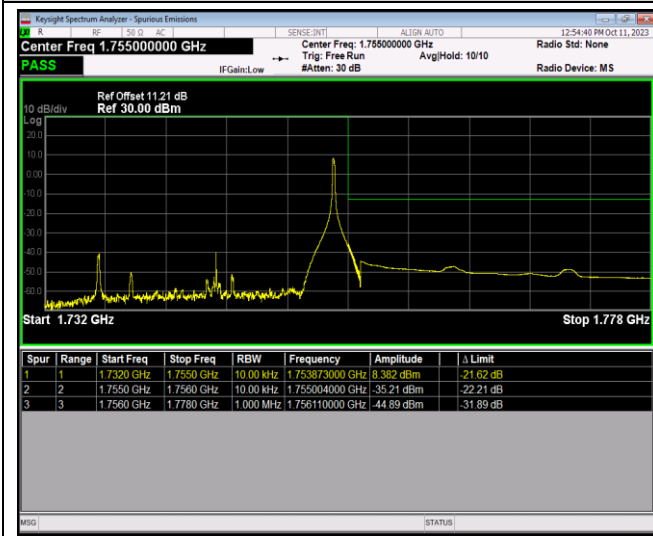

Band4-20MHz-64QAM-20050-1RB#99

Band4-20MHz-64QAM-20050-100RB#0

Band4-20MHz-64QAM-20300-1RB#0

Band4-20MHz-64QAM-20300-1RB#99

Band4-20MHz-64QAM-20300-100RB#0

Band5-1.4MHz-QPSK-20407-1RB#0

Band5-1.4MHz-QPSK-20407-1RB#5