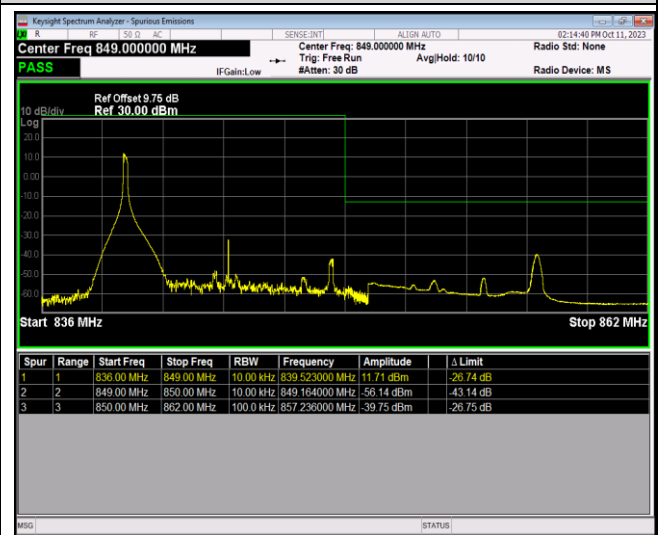

Band5-10MHz-QPSK-20600-50RB#0

Band5-10MHz-16QAM-20450-1RB#0

Band5-10MHz-16QAM-20450-1RB#49

Band5-10MHz-16QAM-20450-50RB#0

Band5-10MHz-16QAM-20600-1RB#0

Band5-10MHz-16QAM-20600-1RB#49

Band5-10MHz-16QAM-20600-50RB#0