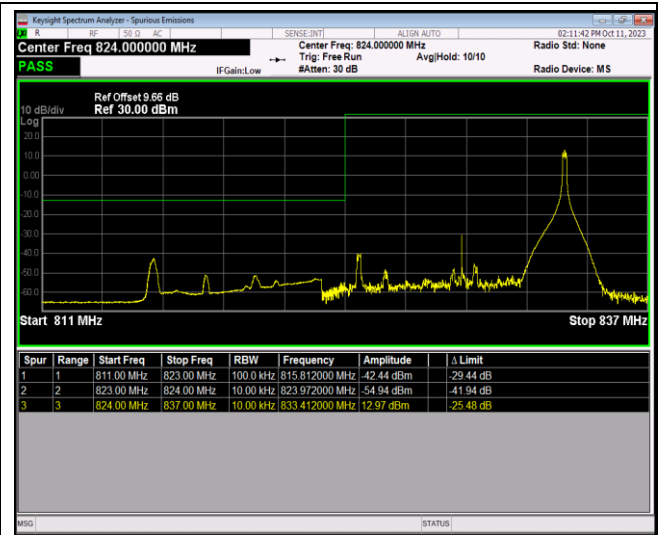

Band5-1.4MHz-64QAM-20643-1RB#5

Band5-1.4MHz-64QAM-20643-6RB#0

Band5-10MHz-QPSK-20450-1RB#0

Band5-10MHz-QPSK-20450-1RB#49

Band5-10MHz-QPSK-20450-50RB#0

Band5-10MHz-QPSK-20600-1RB#0

Band5-10MHz-QPSK-20600-1RB#49