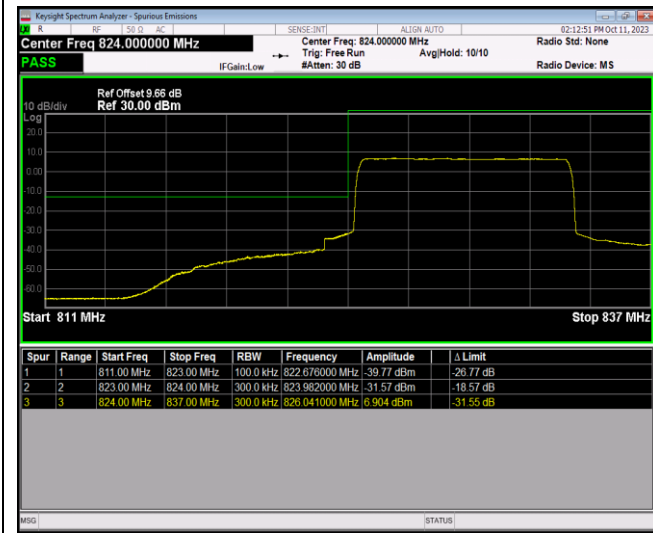

Band5-1.4MHz-64QAM-20643-1RB#5

Band5-1.4MHz-64QAM-20643-6RB#0

Band5-10MHz-QPSK-20450-1RB#0

Band5-10MHz-QPSK-20450-1RB#49

Band5-10MHz-QPSK-20450-50RB#0

Band5-10MHz-QPSK-20600-1RB#0

Band5-10MHz-QPSK-20600-1RB#49