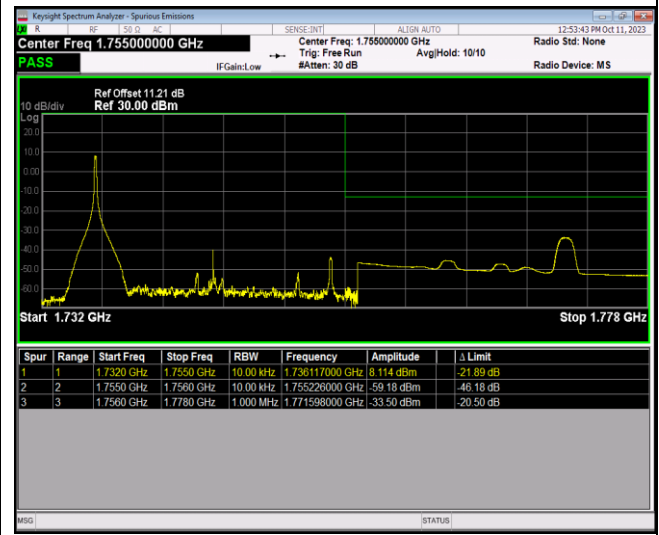

Band4-20MHz-64QAM-20050-1RB#99

Band4-20MHz-64QAM-20050-100RB#0

Band4-20MHz-64QAM-20300-1RB#0

Band4-20MHz-64QAM-20300-1RB#99

Band4-20MHz-64QAM-20300-100RB#0

Band5-1.4MHz-QPSK-20407-1RB#0

Band5-1.4MHz-QPSK-20407-1RB#5