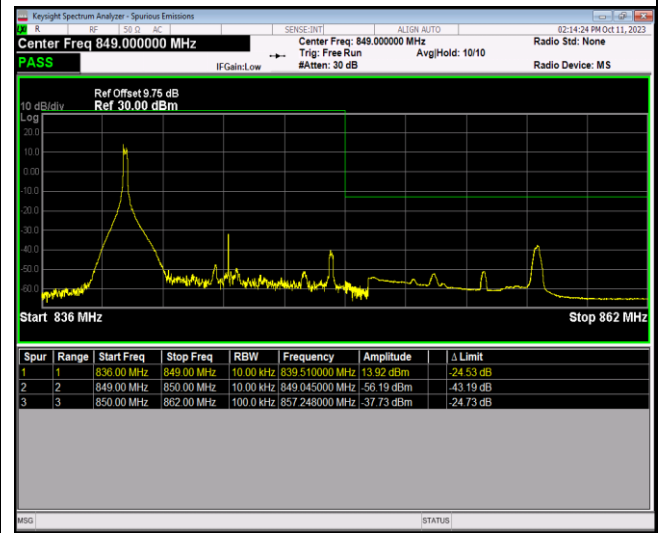

Band5-1.4MHz-64QAM-20643-1RB#5

Band5-1.4MHz-64QAM-20643-6RB#0

Band5-10MHz-QPSK-20450-1RB#0

Band5-10MHz-QPSK-20450-1RB#49

Band5-10MHz-QPSK-20450-50RB#0

Band5-10MHz-QPSK-20600-1RB#0

Band5-10MHz-QPSK-20600-1RB#49