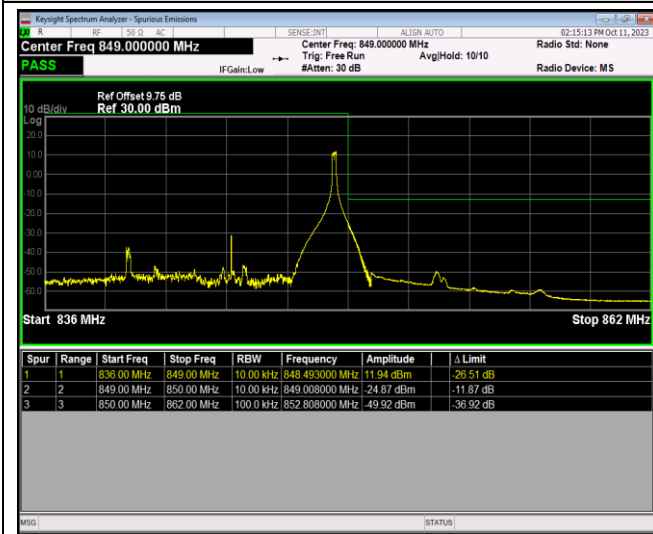

Band5-10MHz-QPSK-20600-1RB#49

Band5-10MHz-16QAM-20450-1RB#0