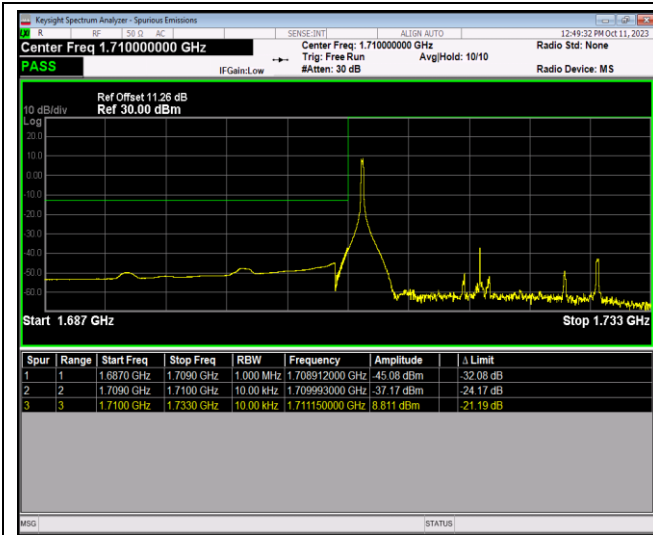

Band4-20MHz-QPSK-20050-1RB#0

Band4-20MHz-QPSK-20050-100RB#0