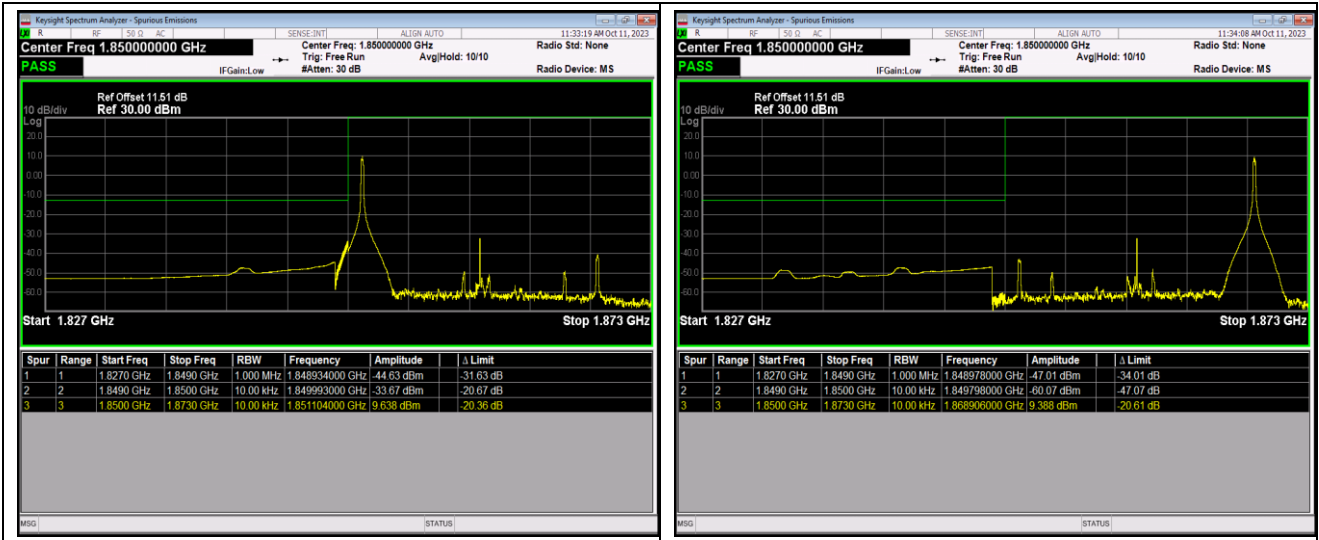

Band2-20MHz-QPSK-18700-1RB#0

Band2-20MHz-QPSK-18700-1RB#99

Band2-20MHz-QPSK-18700-100RB#0

Band2-20MHz-QPSK-19100-1RB#0