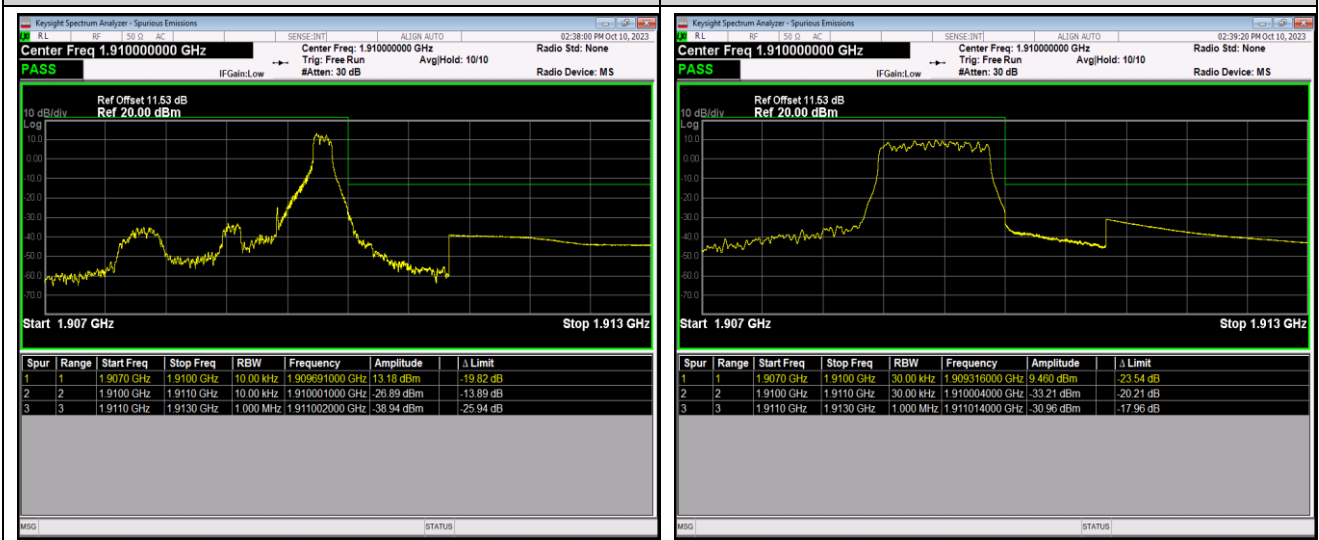

Band2-1.4MHz-64QAM-19193-1RB#5

Band2-1.4MHz-64QAM-19193-6RB#0

Band2-20MHz-QPSK-18700-1RB#0

Band2-20MHz-QPSK-18700-1RB#99