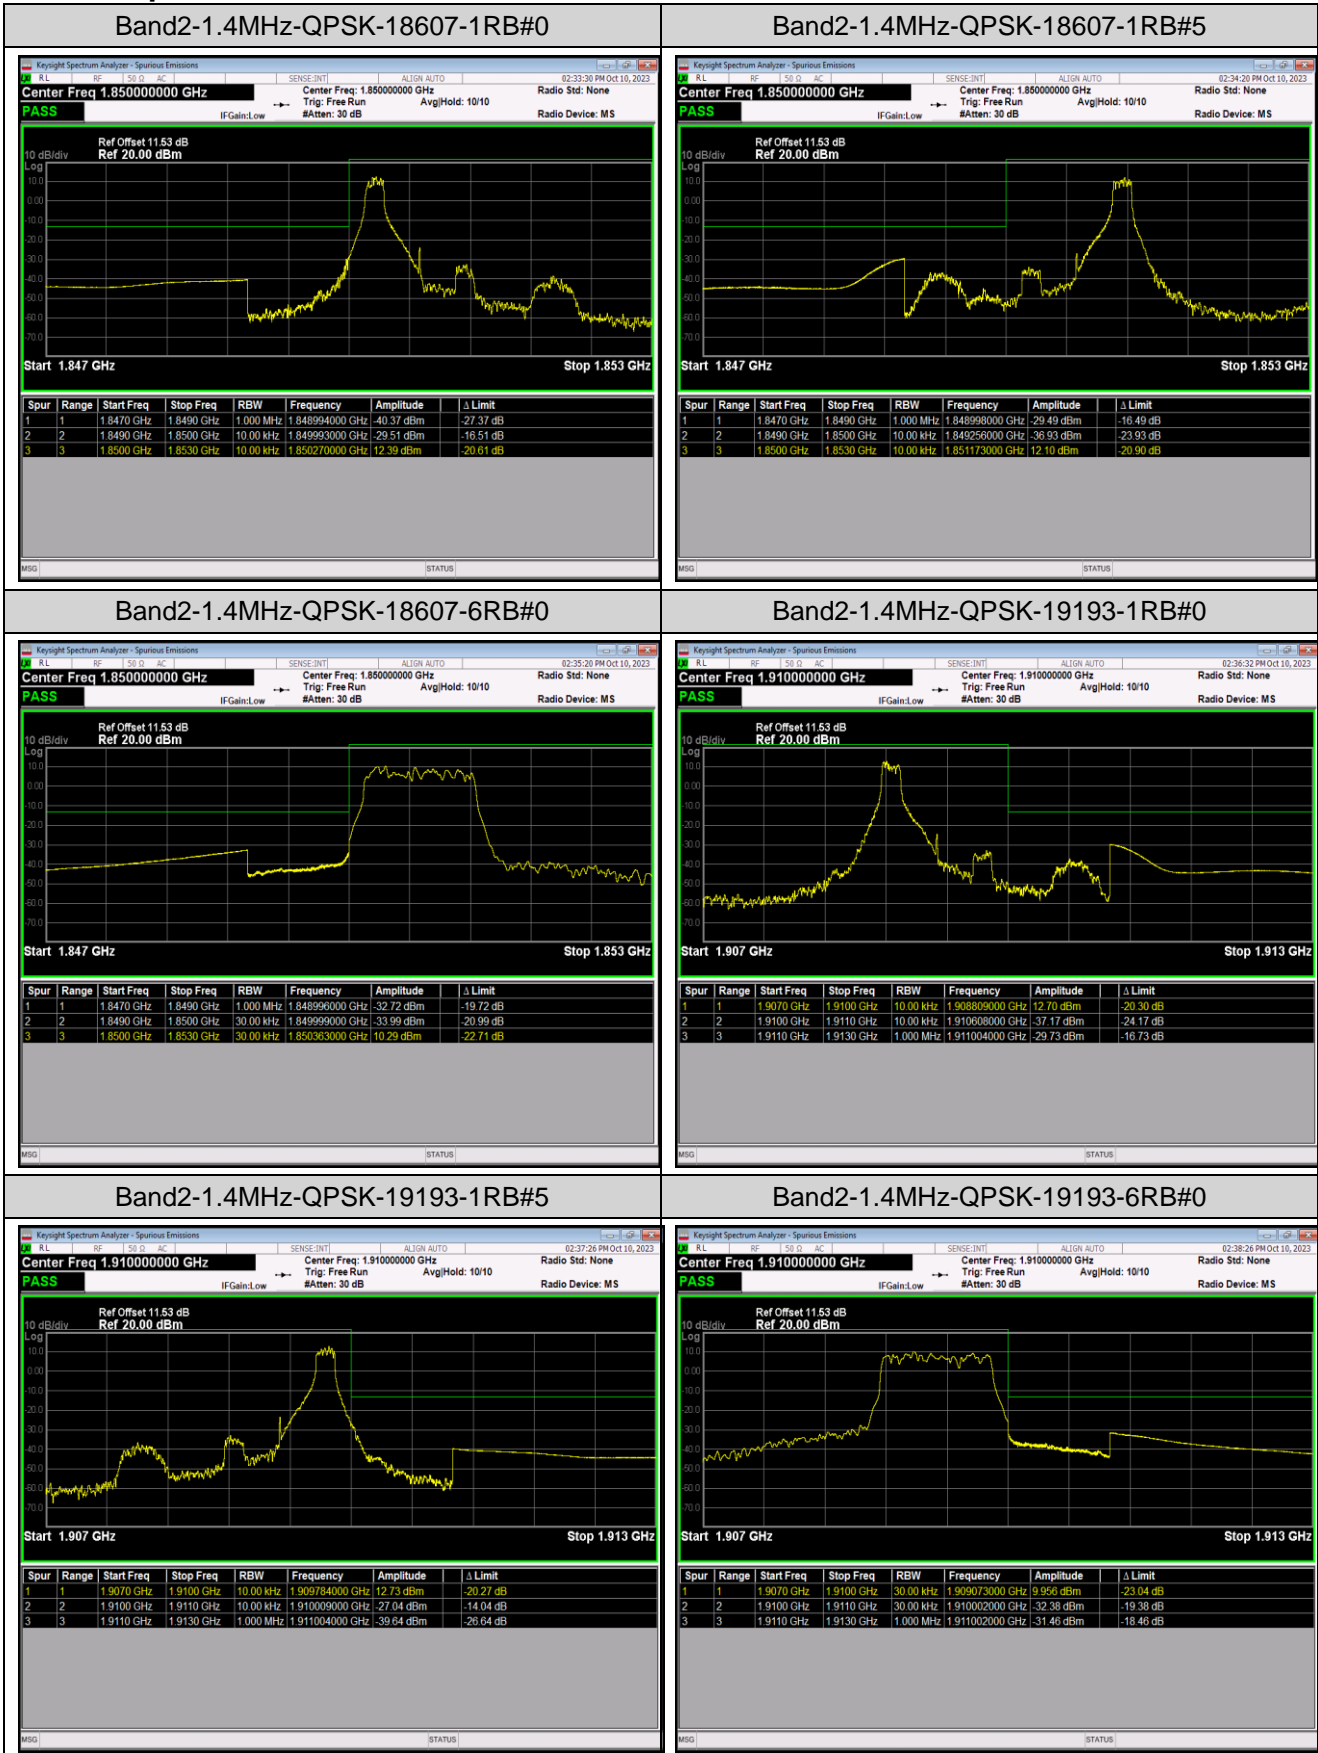

Test Graphs