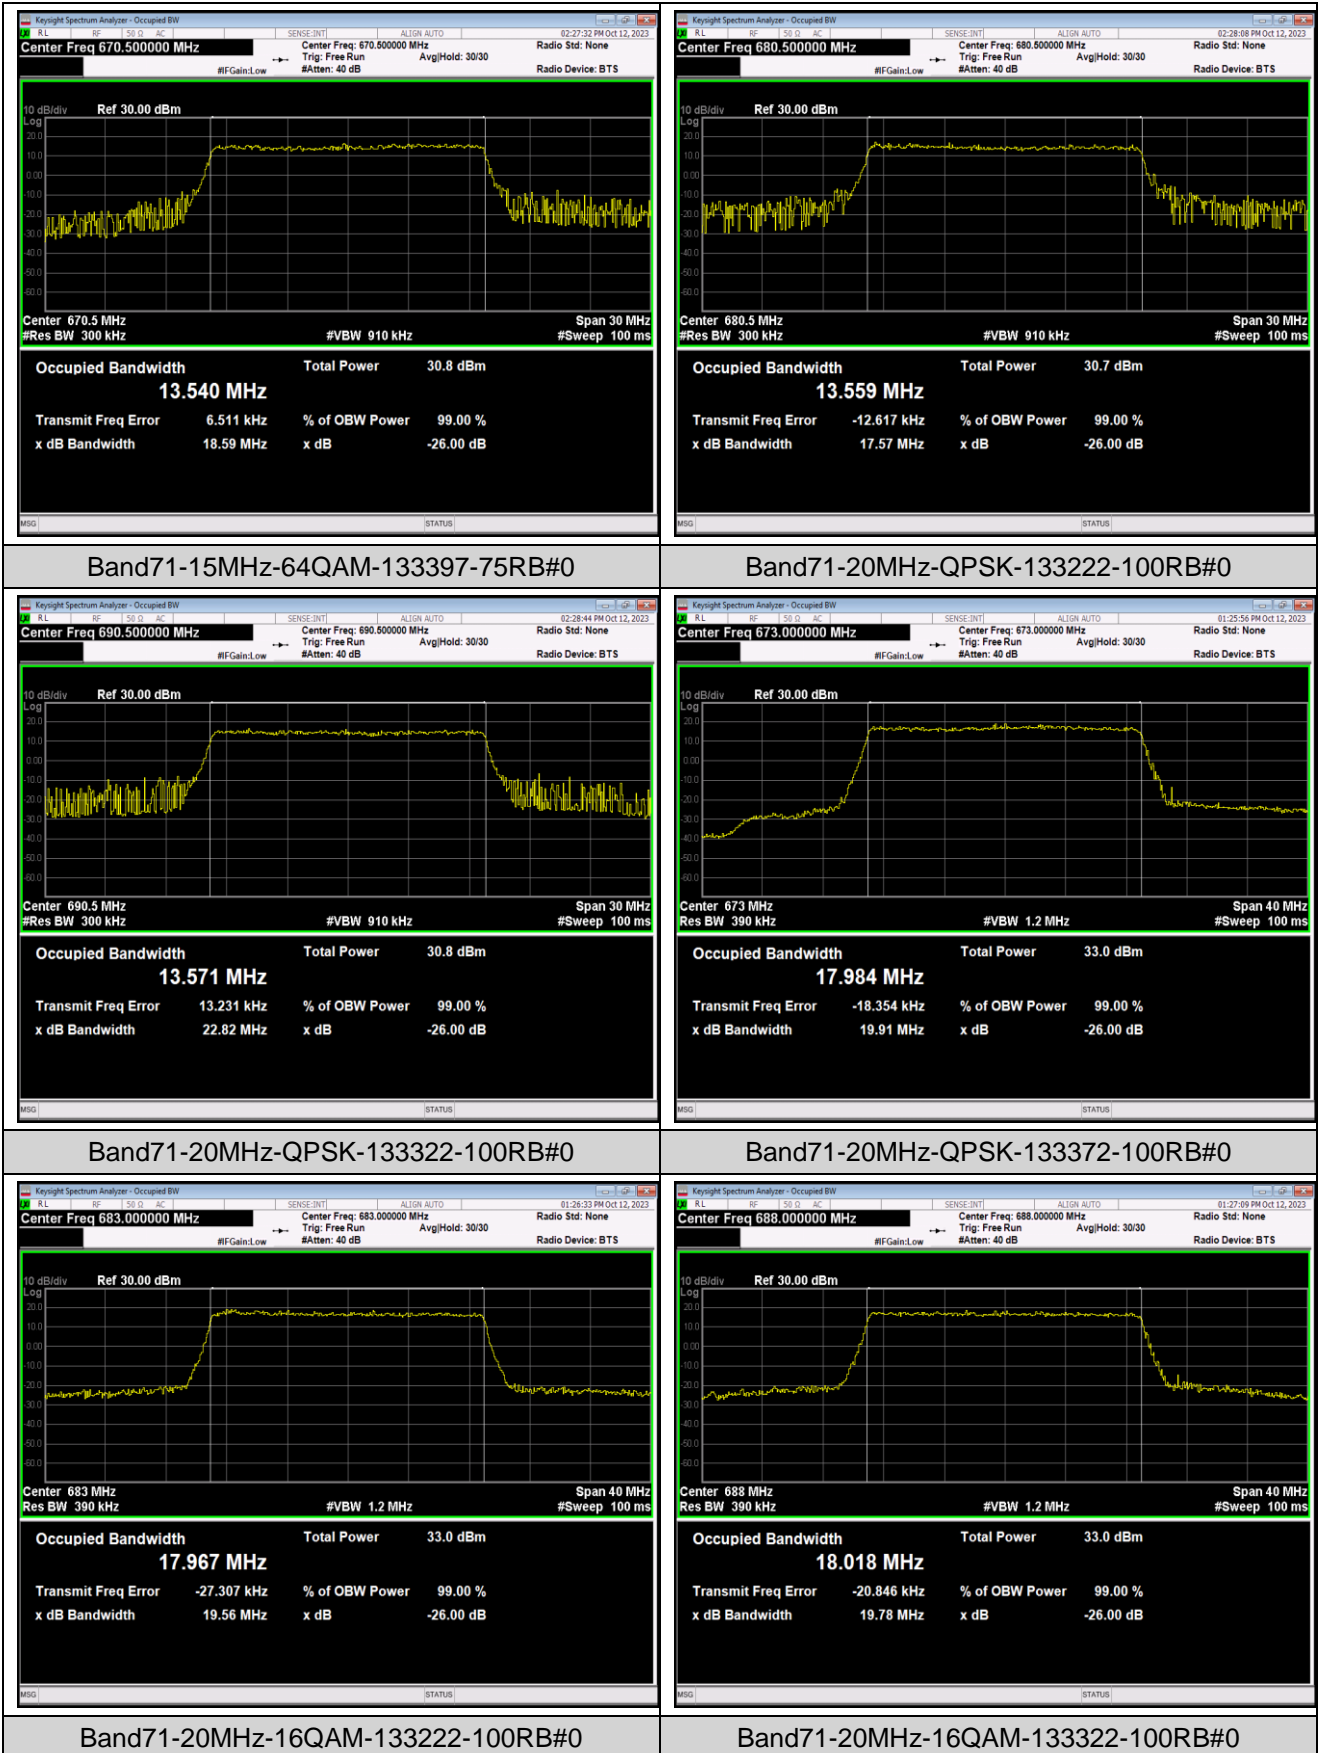

Band71-15MHz-64QAM-133197-75RB#0

Band71-15MHz-64QAM-133297-75RB#0