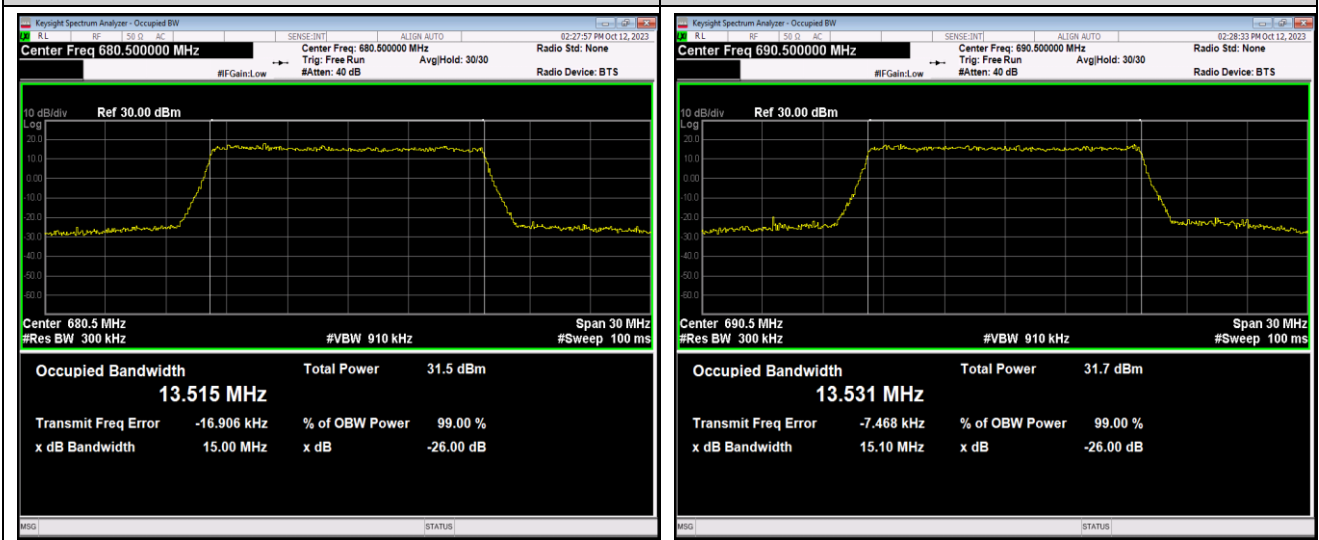

Band71-15MHz-16QAM-133297-75RB#0

Band71-15MHz-16QAM-133397-75RB#0

Band71-15MHz-64QAM-133197-75RB#0

Band71-15MHz-64QAM-133297-75RB#0