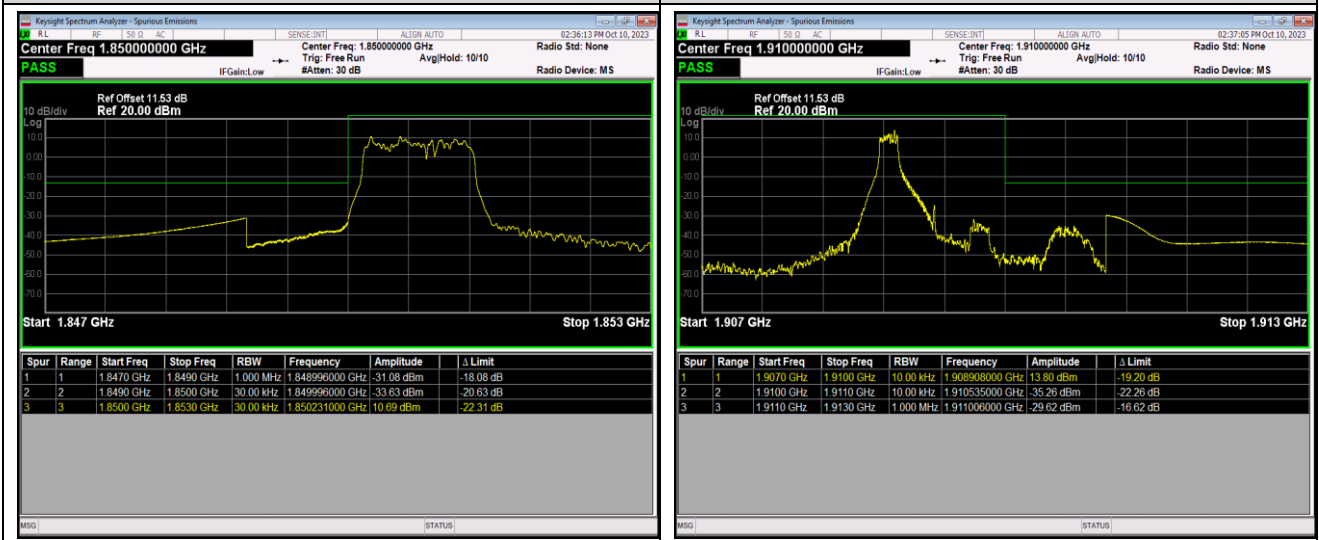

Remark: All bandwidth and all modulation had been tested, but only the worst case data displayed in this report.

Test Graphs

Band2-1.4MHz-64QAM-18607-6RB#0

Band2-1.4MHz-64QAM-19193-1RB#0

Band2-1.4MHz-64QAM-19193-1RB#5