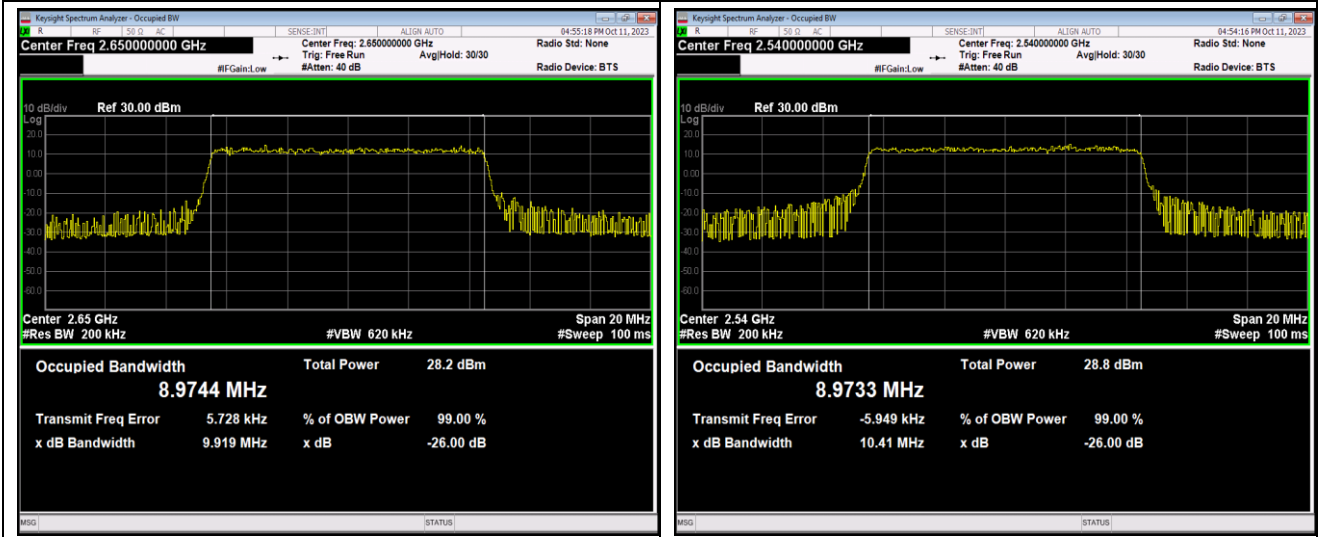

Band41-10MHz-16QAM-41190-50RB#0

Band41-10MHz-64QAM-40090-50RB#0

Band41-10MHz-64QAM-40640-50RB#0

Band41-10MHz-64QAM-41190-50RB#0

Band41-15MHz-QPSK-40115-75RB#0

Band41-15MHz-QPSK-40640-75RB#0