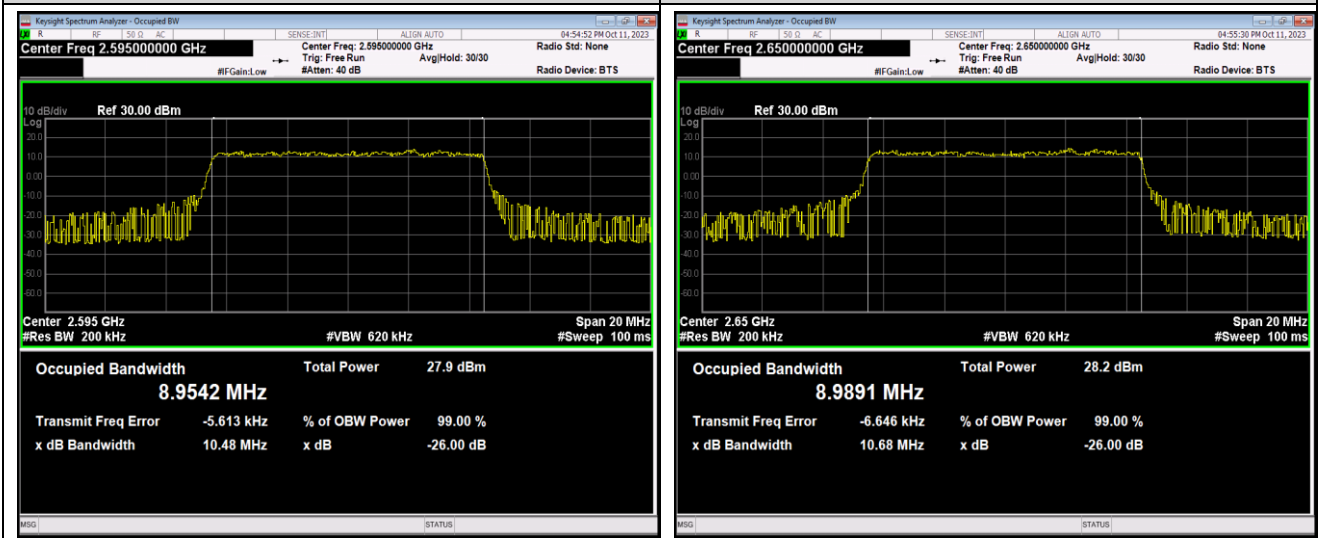

Band41-10MHz-16QAM-41190-50RB#0

Band41-10MHz-64QAM-40090-50RB#0

Band41-10MHz-64QAM-40640-50RB#0

Band41-10MHz-64QAM-41190-50RB#0

Band41-15MHz-QPSK-40115-75RB#0

Band41-15MHz-QPSK-40640-75RB#0