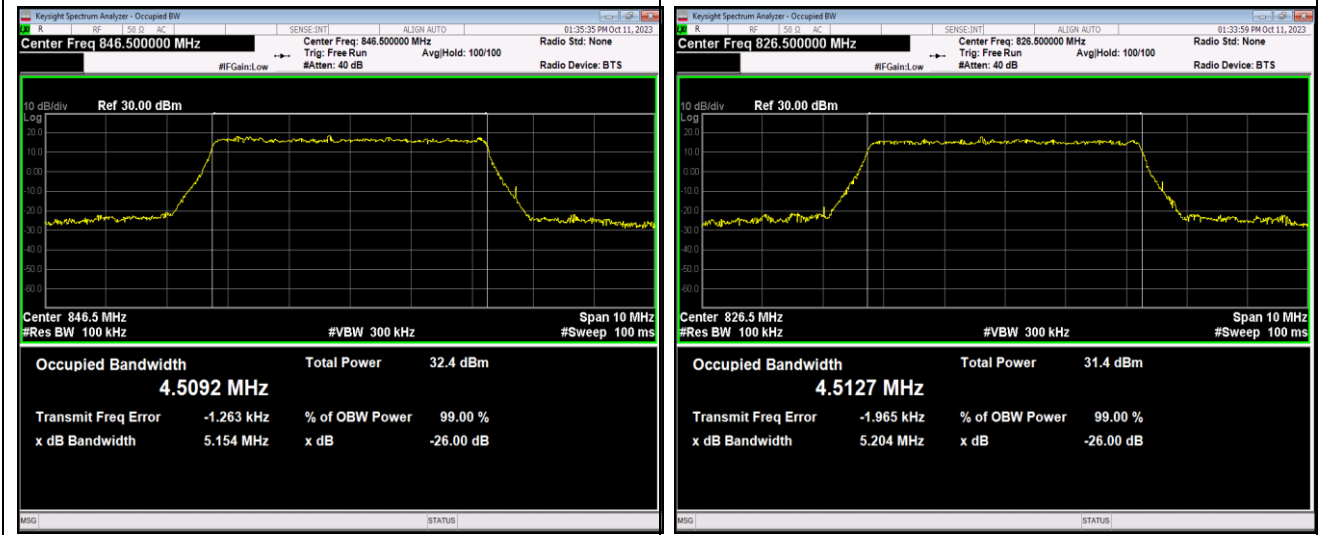

Band5-5MHz-QPSK-20625-25RB#0

Band5-5MHz-16QAM-20425-25RB#0

Band5-5MHz-16QAM-20525-25RB#0

Band5-5MHz-16QAM-20625-25RB#0