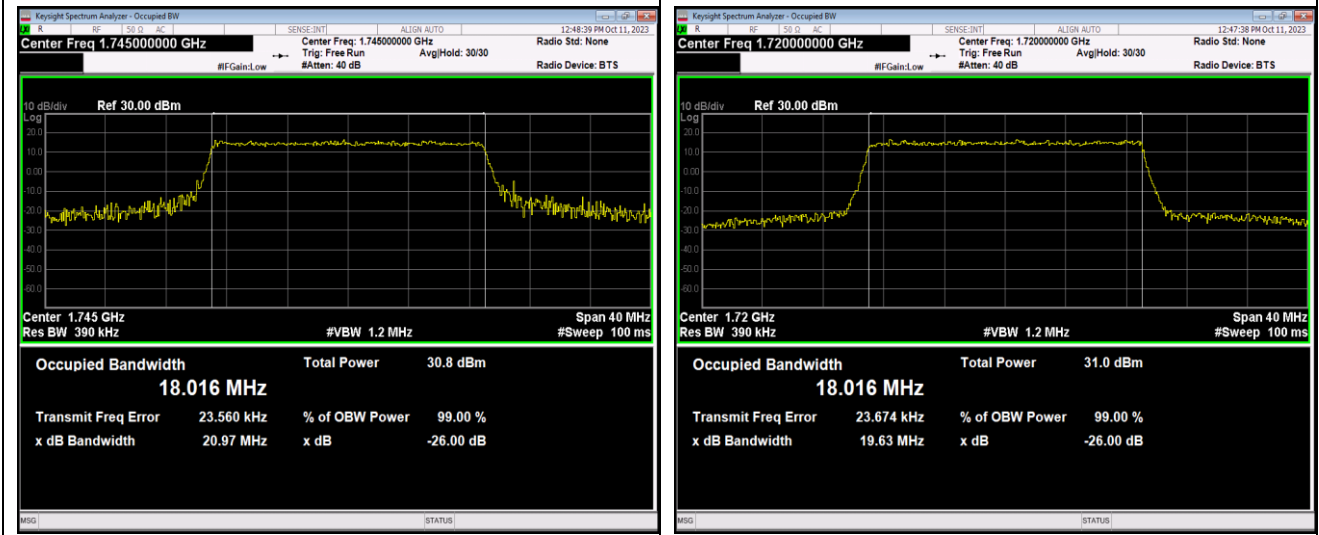

Band4-20MHz-QPSK-20300-100RB#0

Band4-20MHz-16QAM-20050-100RB#0

Band4-20MHz-16QAM-20175-100RB#0

Band4-20MHz-16QAM-20300-100RB#0

Band4-20MHz-64QAM-20050-100RB#0

Band4-20MHz-64QAM-20175-100RB#0

Band4-20MHz-64QAM-20300-100RB#0