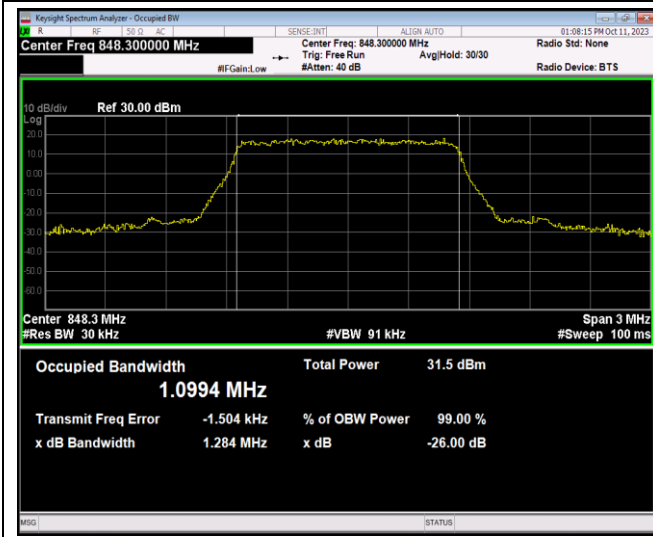

Band5-1.4MHz-QPSK-20643-6RB#0

Band5-1.4MHz-16QAM-20525-6RB#0