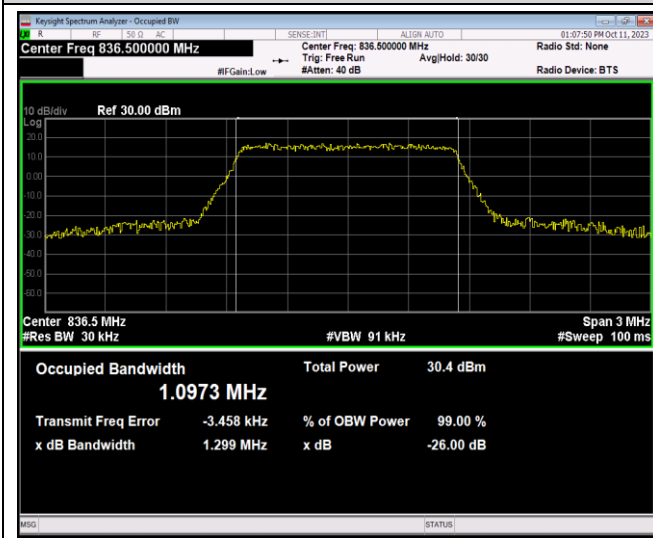

Band5-1.4MHz-16QAM-20525-6RB#0

Band5-1.4MHz-64QAM-20407-6RB#0