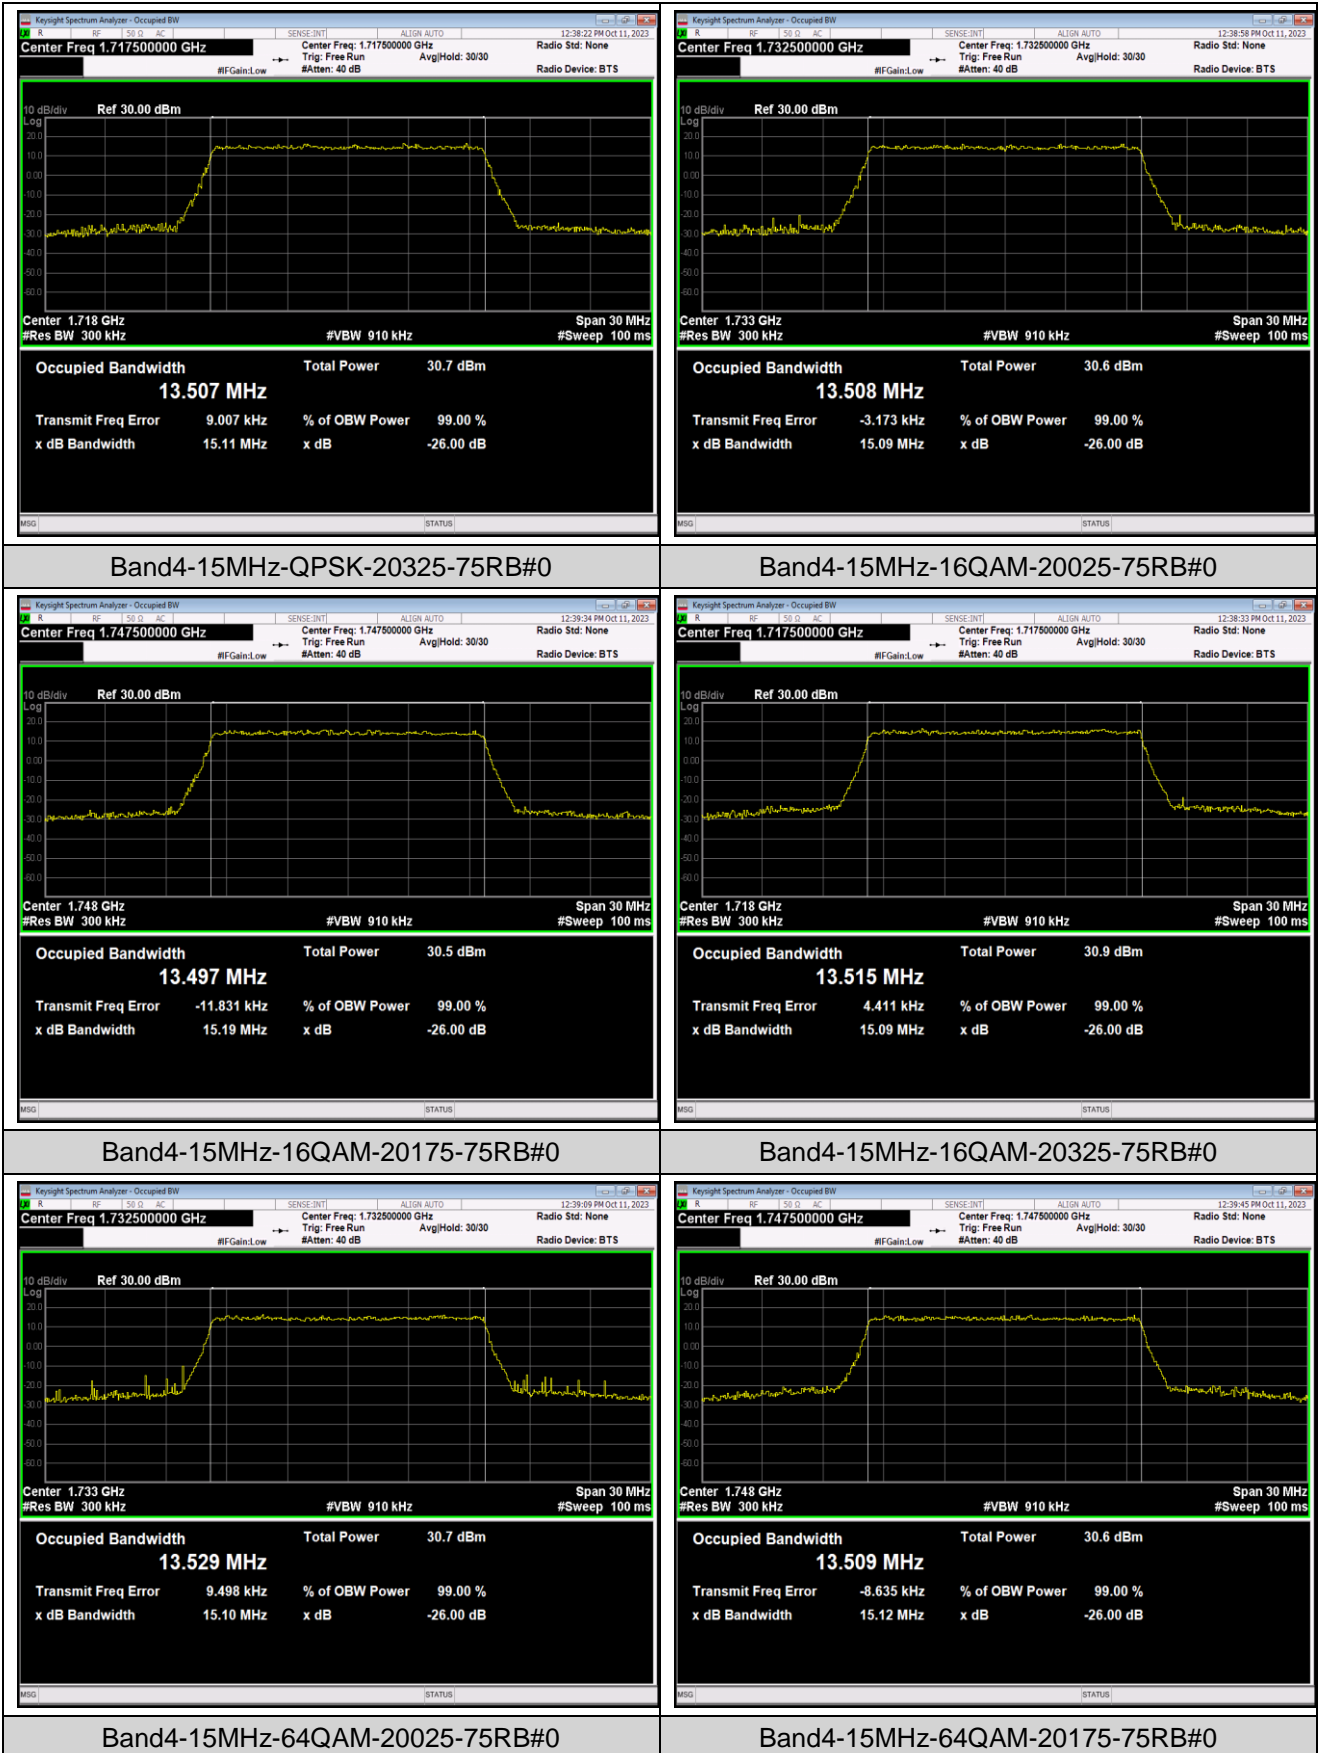

Band4-3MHz-64QAM-19965-15RB#0

Band4-3MHz-64QAM-20175-15RB#0

Band4-3MHz-64QAM-20385-15RB#0

Band4-5MHz-QPSK-19975-25RB#0

Band4-5MHz-QPSK-20175-25RB#0

Band4-5MHz-QPSK-20375-25RB#0

Band4-5MHz-16QAM-19975-25RB#0

Band4-5MHz-16QAM-20175-25RB#0

Band4-5MHz-16QAM-20375-25RB#0

Band4-5MHz-64QAM-19975-25RB#0

Band4-5MHz-64QAM-20175-25RB#0

Band4-15MHz-64QAM-20325-75RB#0

Band4-20MHz-QPSK-20050-100RB#0

Band4-20MHz-QPSK-20175-100RB#0

Band4-20MHz-QPSK-20300-100RB#0

Band4-20MHz-16QAM-20050-100RB#0

Band4-20MHz-16QAM-20175-100RB#0

Band4-20MHz-16QAM-20300-100RB#0

Band4-20MHz-64QAM-20050-100RB#0

Band4-20MHz-64QAM-20175-100RB#0

Band4-20MHz-64QAM-20300-100RB#0