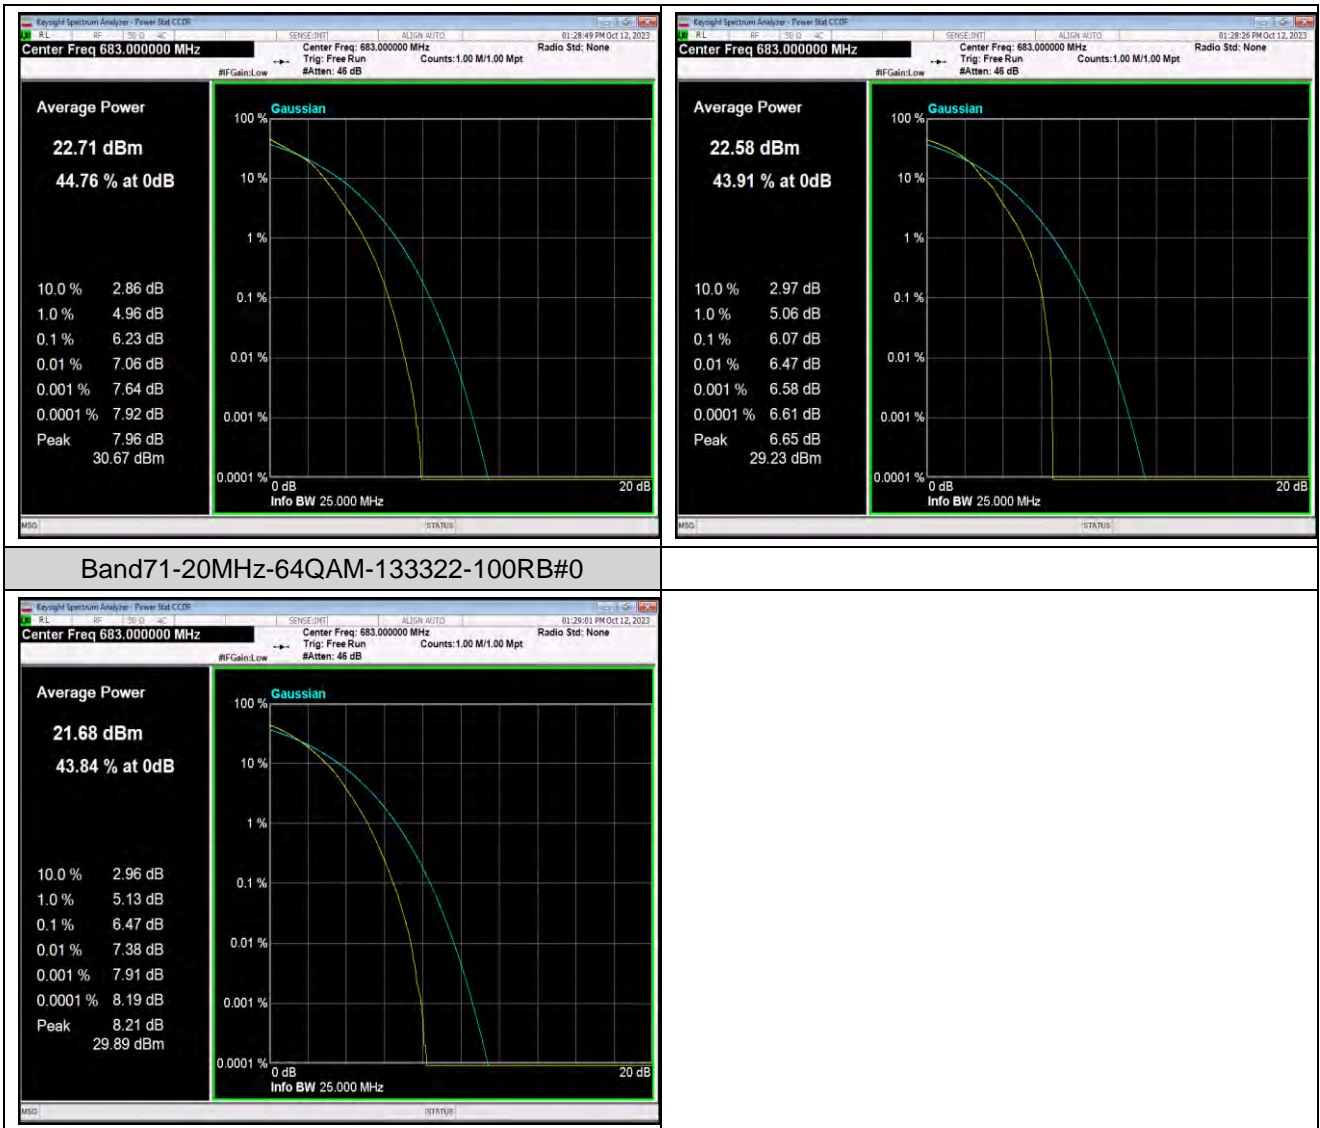

Remark: All bandwidth and all modulation had been tested, but only the worst case data displayed in this report.

Test Graphs

Appendix C: 26dB Bandwidth and Occupied Bandwidth

Test Result

Band	Bandwidth	Modulation	Channel	RB Configuration	Occupied Bandwidth (MHz)	26dB Bandwidth (MHz)	Verdict
Band2	1.4MHz	QPSK	18607	6RB#0	1.0909	1.278	PASS
Band2	1.4MHz	QPSK	18900	6RB#0	1.0929	1.276	PASS
Band2	1.4MHz	QPSK	19193	6RB#0	1.1028	1.271	PASS
Band2	1.4MHz	16QAM	18607	6RB#0	1.0992	1.283	PASS
Band2	1.4MHz	16QAM	18900	6RB#0	1.0997	1.285	PASS
Band2	1.4MHz	16QAM	19193	6RB#0	1.0970	1.270	PASS
Band2	1.4MHz	64QAM	18607	6RB#0	1.0927	1.279	PASS
Band2	1.4MHz	64QAM	18900	6RB#0	1.0938	1.276	PASS
Band2	1.4MHz	64QAM	19193	6RB#0	1.0940	1.266	PASS
Band2	3MHz	QPSK	18615	15RB#0	2.6879	2.904	PASS
Band2	3MHz	QPSK	18900	15RB#0	2.6824	2.883	PASS
Band2	3MHz	QPSK	19185	15RB#0	2.6900	2.902	PASS
Band2	3MHz	16QAM	18615	15RB#0	2.6812	2.919	PASS
Band2	3MHz	16QAM	18900	15RB#0	2.6852	2.904	PASS
Band2	3MHz	16QAM	19185	15RB#0	2.6838	2.912	PASS
Band2	3MHz	64QAM	18615	15RB#0	2.6859	2.905	PASS
Band2	3MHz	64QAM	18900	15RB#0	2.6951	2.962	PASS
Band2	3MHz	64QAM	19185	15RB#0	2.6832	2.905	PASS
Band2	5MHz	QPSK	18625	25RB#0	4.5219	5.181	PASS
Band2	5MHz	QPSK	18900	25RB#0	4.5311	5.213	PASS
Band2	5MHz	QPSK	19175	25RB#0	4.5045	5.166	PASS
Band2	5MHz	16QAM	18625	25RB#0	4.5073	5.141	PASS
Band2	5MHz	16QAM	18900	25RB#0	4.5102	5.130	PASS
Band2	5MHz	16QAM	19175	25RB#0	4.5264	5.212	PASS
Band2	5MHz	64QAM	18625	25RB#0	4.5114	5.211	PASS
Band2	5MHz	64QAM	18900	25RB#0	4.5165	5.161	PASS
Band2	5MHz	64QAM	19175	25RB#0	4.5128	5.378	PASS
Band2	10MHz	QPSK	18650	50RB#0	9.0250	10.59	PASS
Band2	10MHz	QPSK	18900	50RB#0	9.0020	10.71	PASS
Band2	10MHz	QPSK	19150	50RB#0	9.0007	10.10	PASS
Band2	10MHz	16QAM	18650	50RB#0	8.9972	10.07	PASS
Band2	10MHz	16QAM	18900	50RB#0	9.0043	10.02	PASS
Band2	10MHz	16QAM	19150	50RB#0	8.9907	10.15	PASS
Band2	10MHz	64QAM	18650	50RB#0	8.9809	10.05	PASS
Band2	10MHz	64QAM	18900	50RB#0	9.0068	10.08	PASS