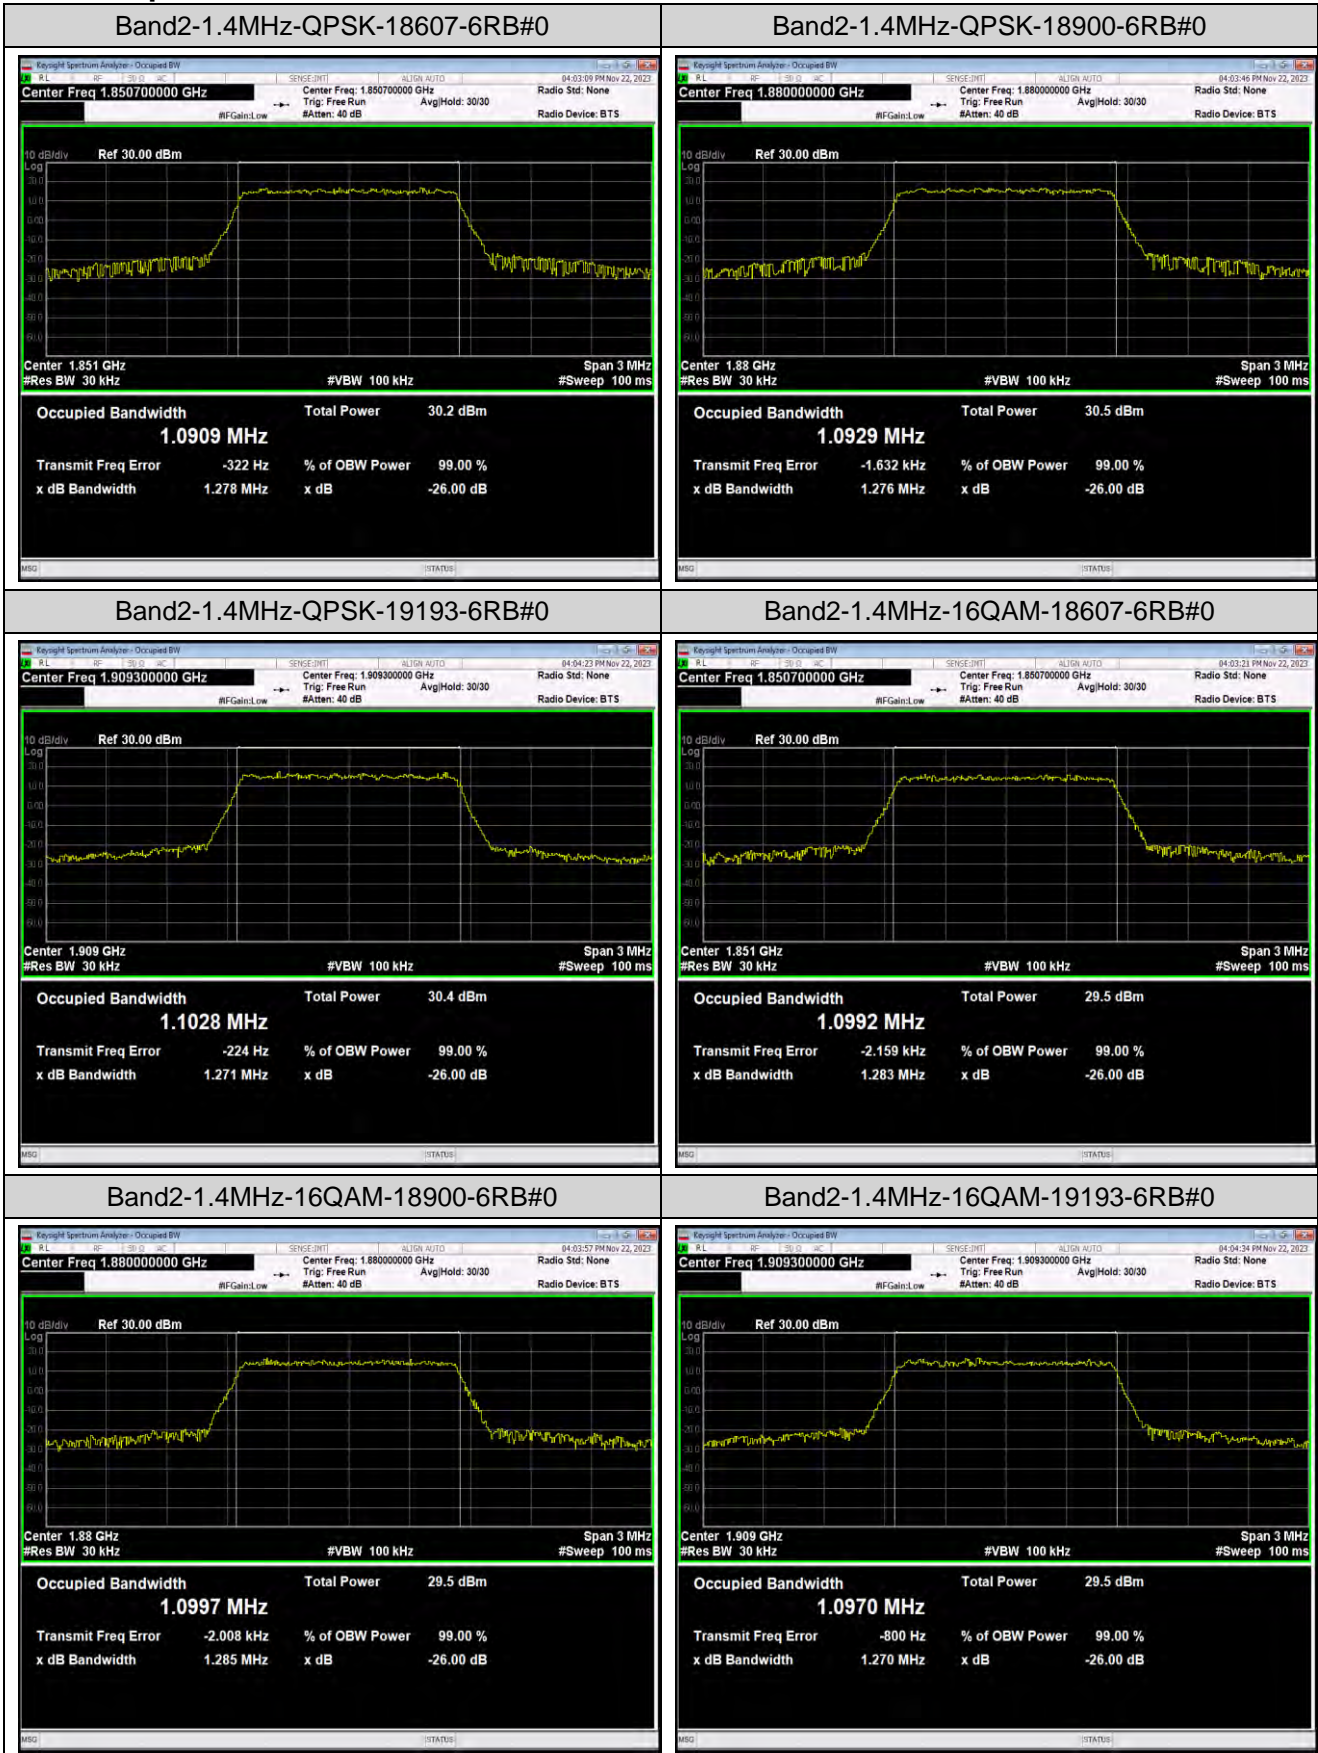

Test Graphs