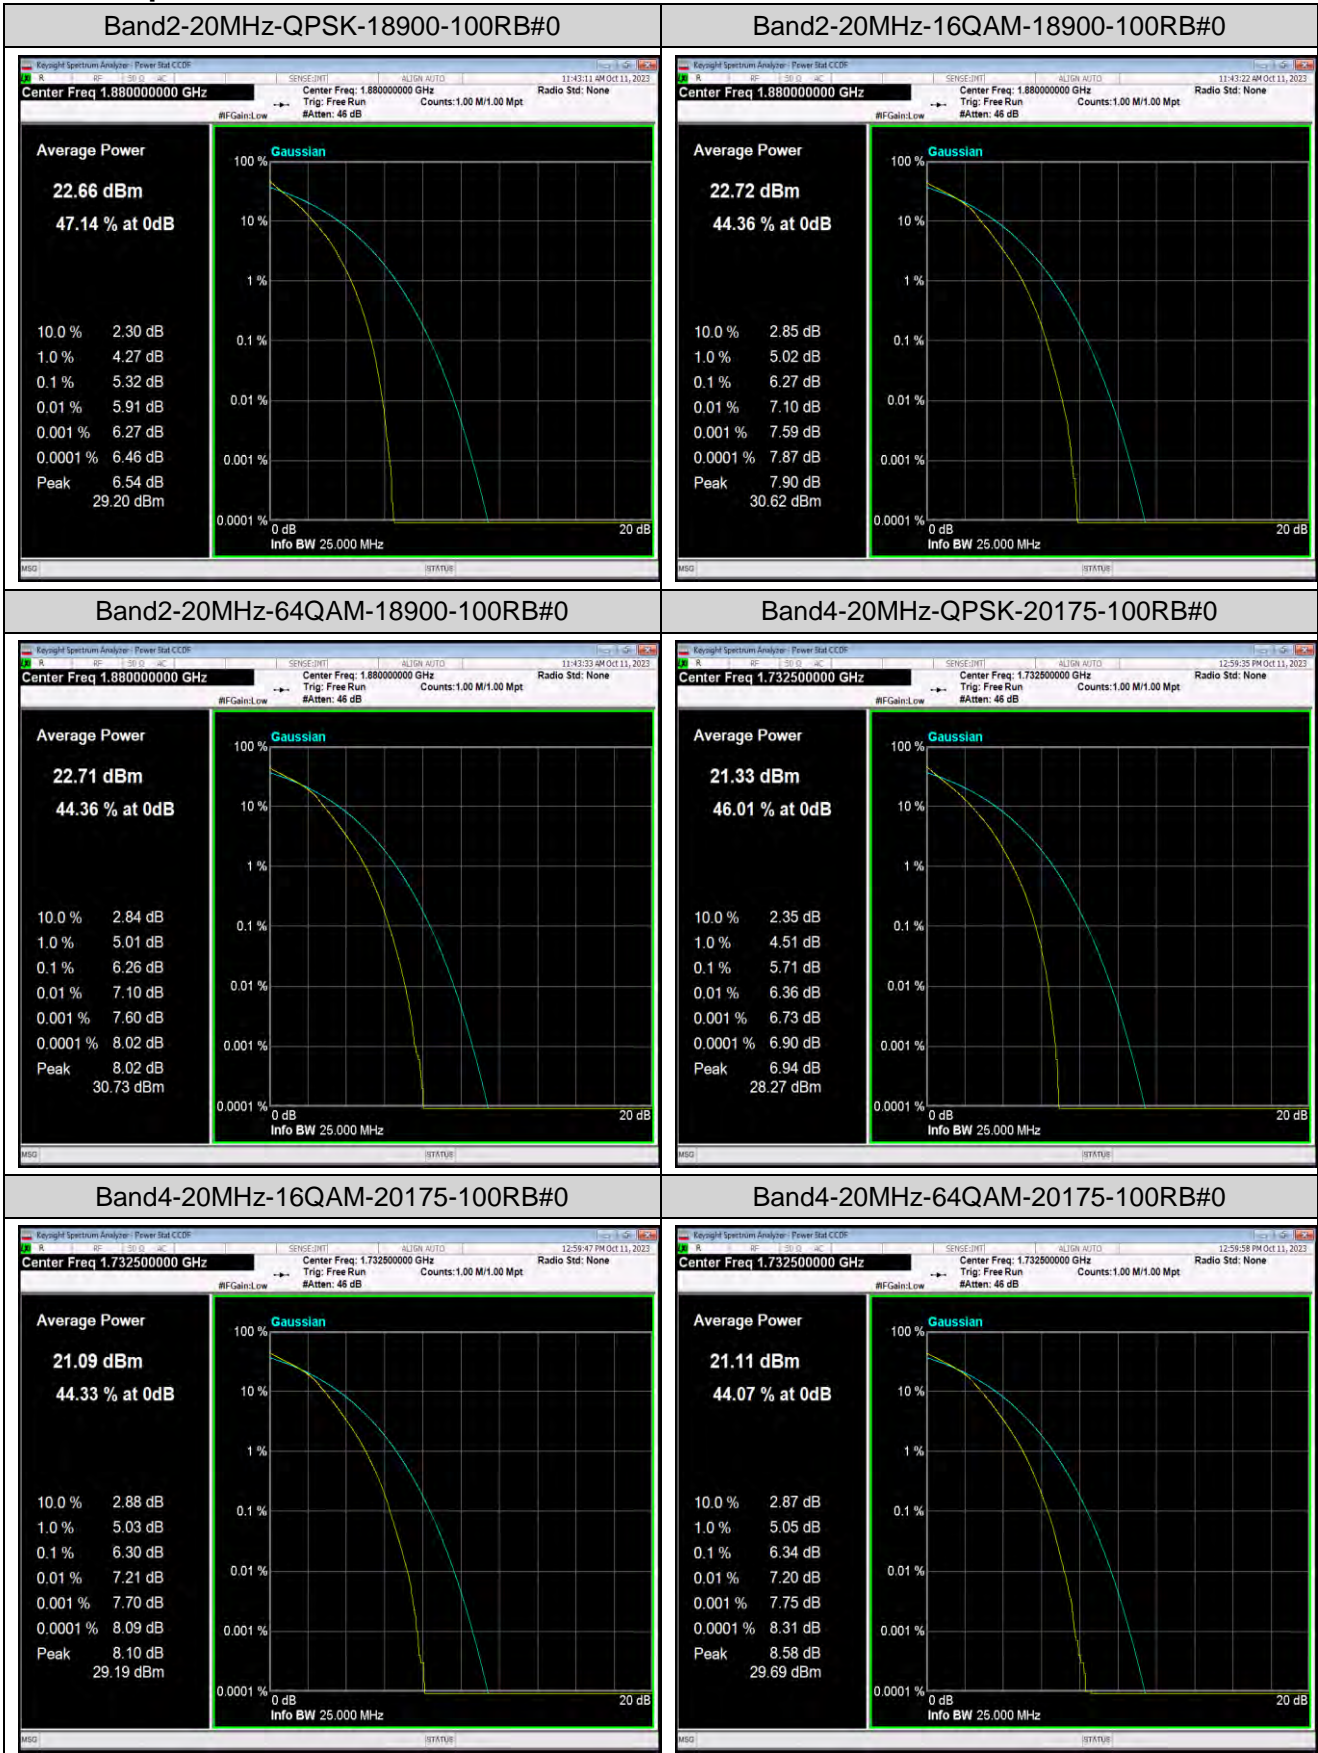

Test Graphs