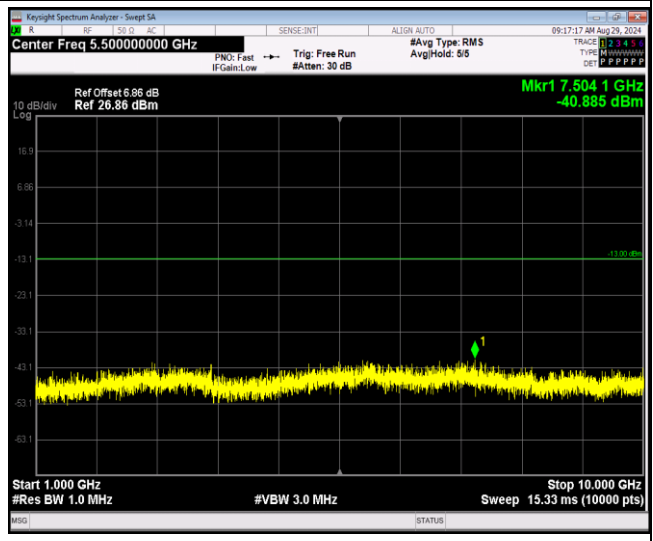

Band71-5MHz-16QAM-133297-1RB#0-Range1:30~1000MHz

Band71-5MHz-16QAM-133297-1RB#0-Range2:1000~10000MHz

Band71-5MHz-16QAM-133447-1RB#0-Range1:30~1000MHz

Band71-5MHz-16QAM-133447-1RB#0-Range2:1000~10000MHz

JianYan Testing Group Shenzhen Co., Ltd.
 No.101, Building 8, Innovation Wisdom Port, No.155 Hingtian Road, Huangpu Community,
 Xinqiao Street, Bao'an District, Shenzhen, Guangdong, People's Republic of China.
 Tel: +86-755-23118282, Fax: +86-755-23116366