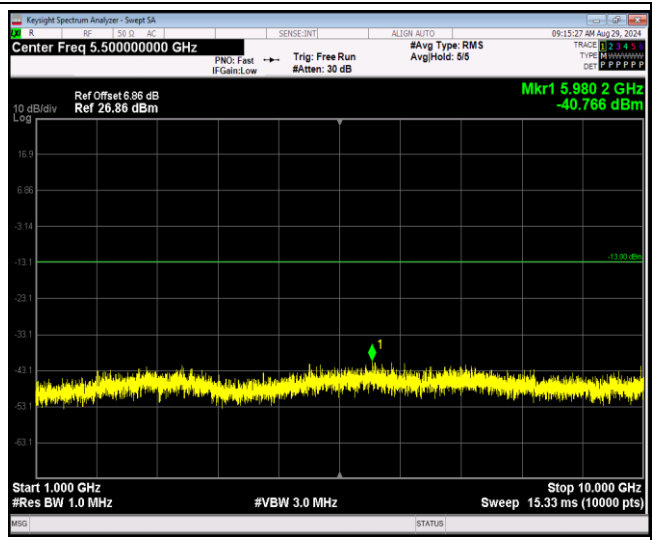

JianYan Testing Group Shenzhen Co., Ltd.
No.101, Building 8, Innovation Wisdom Port, No.155 Hingtian Road, Huangpu Community,
Xinqiao Street, Bao'an District, Shenzhen, Guangdong, People's Republic of China.
Tel: +86-755-23118282, Fax: +86-755-23116366

Project No.: JYTSZR2408063