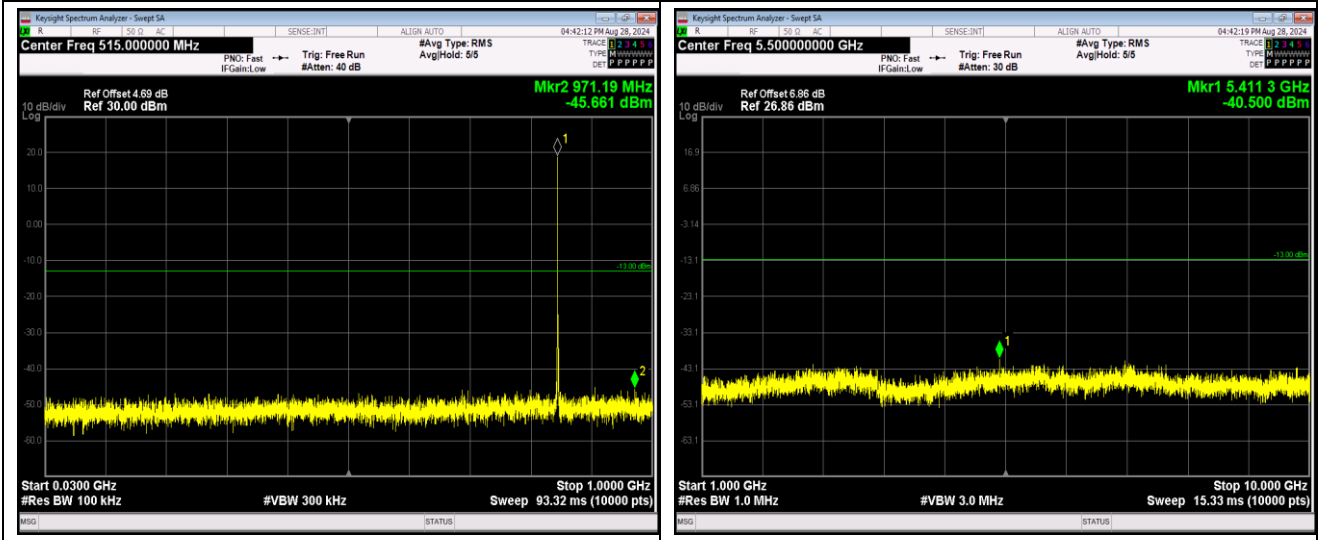

Band5-1.4MHz-16QAM-20643-1RB#0-Range1:30~1000MHz

Band5-1.4MHz-16QAM-20643-1RB#0-Range2:1000~10000MHz