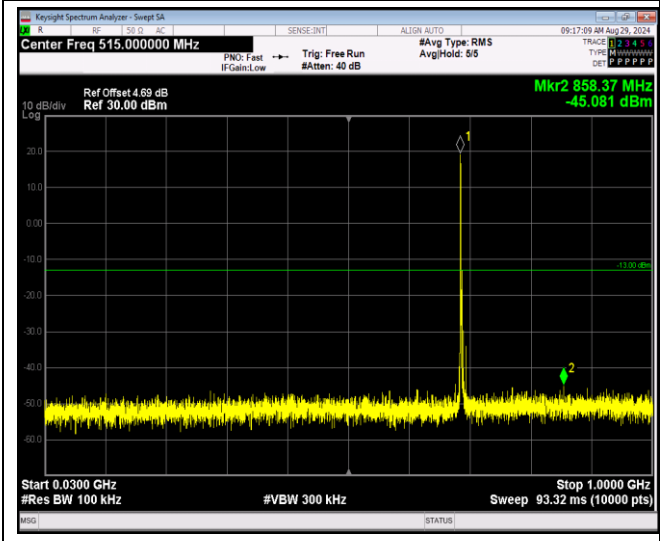

Band71-5MHz-16QAM-133297-1RB#0-Range1:30~1000MHz

Band71-5MHz-16QAM-133297-1RB#0-Range2:1000~10000MHz

Band71-5MHz-16QAM-133447-1RB#0-Range1:30~1000MHz

Band71-5MHz-16QAM-133447-1RB#0-Range2:1000~10000MHz

JianYan Testing Group Shenzhen Co., Ltd.
 No.101, Building 8, Innovation Wisdom Port, No.155 Hingtian Road, Huangpu Community,
 Xinqiao Street, Bao'an District, Shenzhen, Guangdong, People's Republic of China.
 Tel: +86-755-23118282, Fax: +86-755-23116366