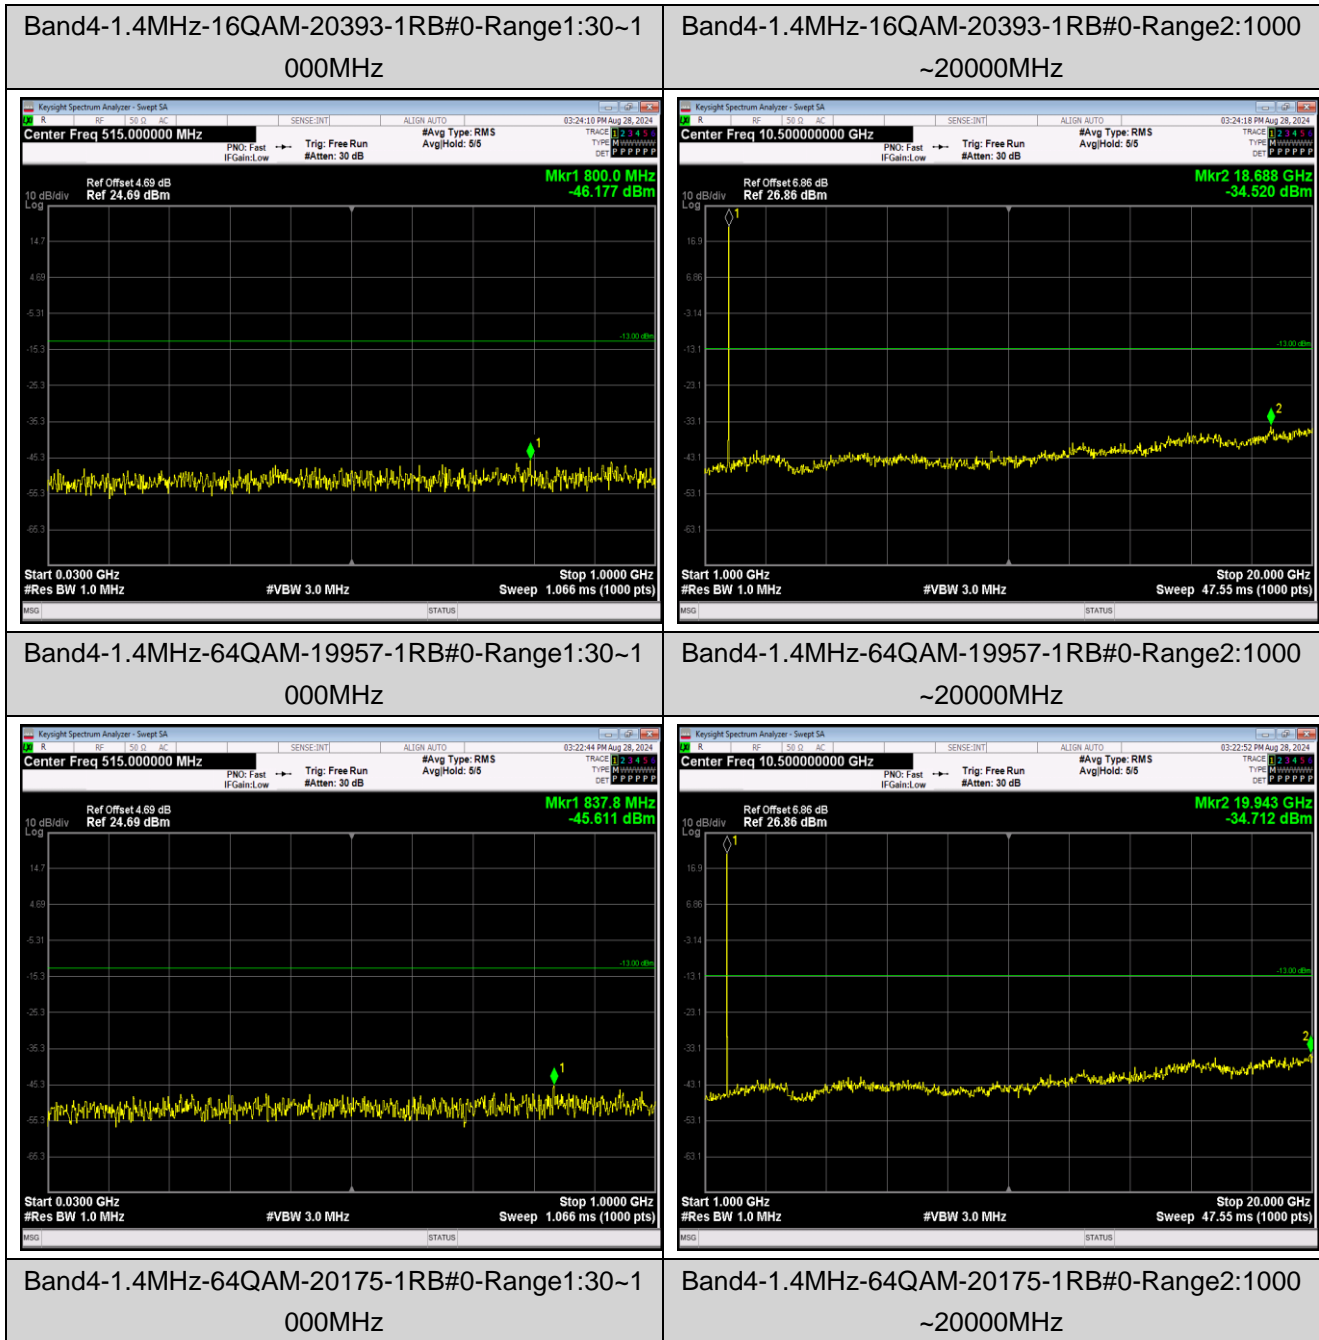

Remark: All bandwidth and all modulation had been tested, but only the worst case data displayed in this report.

Test Graphs

Band4-1.4MHz-16QAM-19957-1RB#0-Range1:30~1000MHz

Band4-1.4MHz-16QAM-19957-1RB#0-Range2:1000~20000MHz

Band4-1.4MHz-16QAM-20175-1RB#0-Range1:30~1000MHz

Band4-1.4MHz-16QAM-20175-1RB#0-Range2:1000~20000MHz

Band4-1.4MHz-64QAM-20393-1RB#0-Range1:30~1000MHz

Band4-1.4MHz-64QAM-20393-1RB#0-Range2:1000~20000MHz

Band4-20MHz-QPSK-20050-1RB#0-Range1:30~1000MHz

Band4-20MHz-QPSK-20050-1RB#0-Range2:1000~20000MHz

Band4-20MHz-16QAM-20175-1RB#0-Range1:30~1000MHz

Band4-20MHz-16QAM-20175-1RB#0-Range2:1000~20000MHz

Band4-20MHz-16QAM-20300-1RB#0-Range1:30~1000MHz

Band4-20MHz-16QAM-20300-1RB#0-Range2:1000~20000MHz