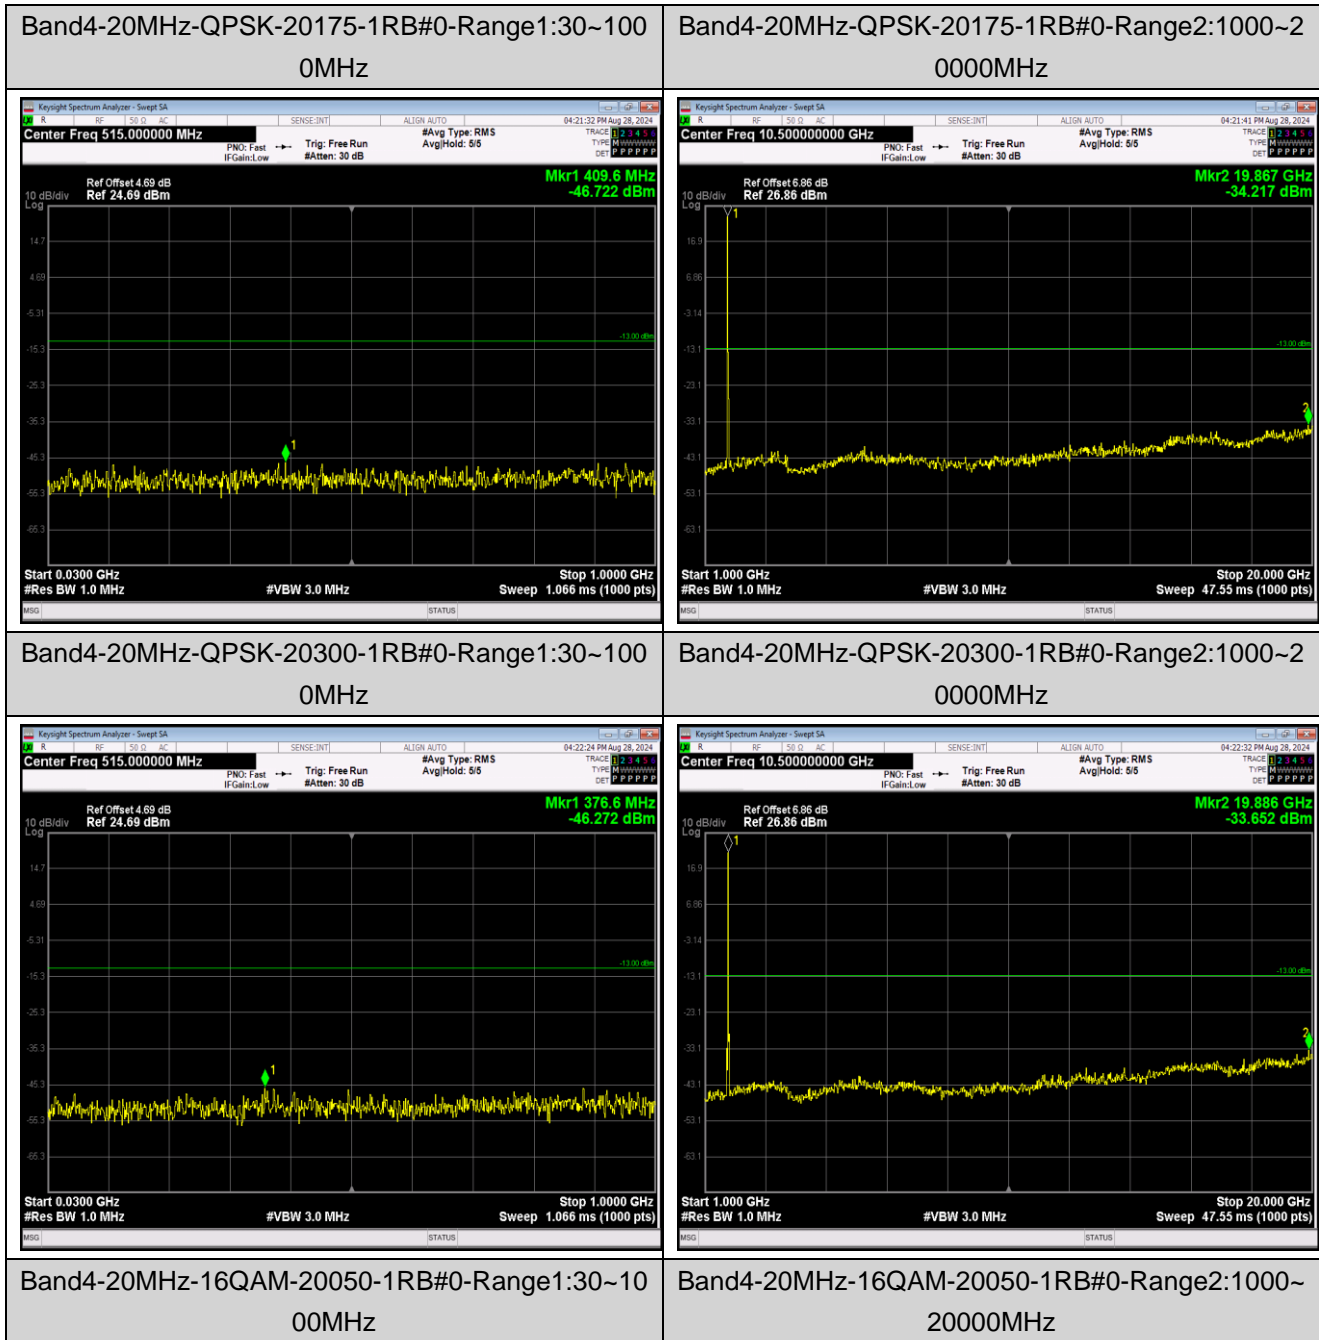

Remark: All bandwidth and all modulation had been tested, but only the worst case data displayed in this report.

Test Graphs

Band4-1.4MHz-16QAM-19957-1RB#0-Range1:30~1000MHz

Band4-1.4MHz-16QAM-19957-1RB#0-Range2:1000~20000MHz

Band4-1.4MHz-16QAM-20175-1RB#0-Range1:30~1000MHz

Band4-1.4MHz-16QAM-20175-1RB#0-Range2:1000~20000MHz

Band4-1.4MHz-64QAM-20393-1RB#0-Range1:30~1000MHz

Band4-1.4MHz-64QAM-20393-1RB#0-Range2:1000~20000MHz

Band4-20MHz-QPSK-20050-1RB#0-Range1:30~1000MHz

Band4-20MHz-QPSK-20050-1RB#0-Range2:1000~20000MHz

Band4-20MHz-16QAM-20175-1RB#0-Range1:30~1000MHz

Band4-20MHz-16QAM-20175-1RB#0-Range2:1000~20000MHz

Band4-20MHz-16QAM-20300-1RB#0-Range1:30~1000MHz

Band4-20MHz-16QAM-20300-1RB#0-Range2:1000~20000MHz