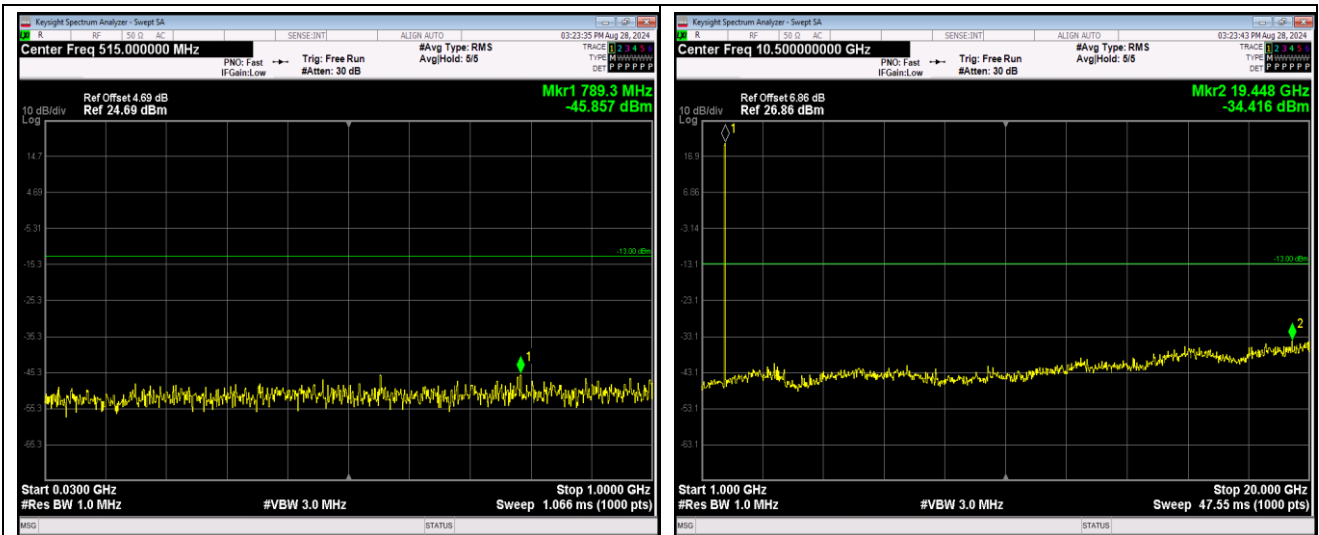

Band4-1.4MHz-64QAM-20393-1RB#0-Range2:1000~20000MHz

Band4-1.4MHz-64QAM-20393-1RB#0-Range1:30~1000MHz