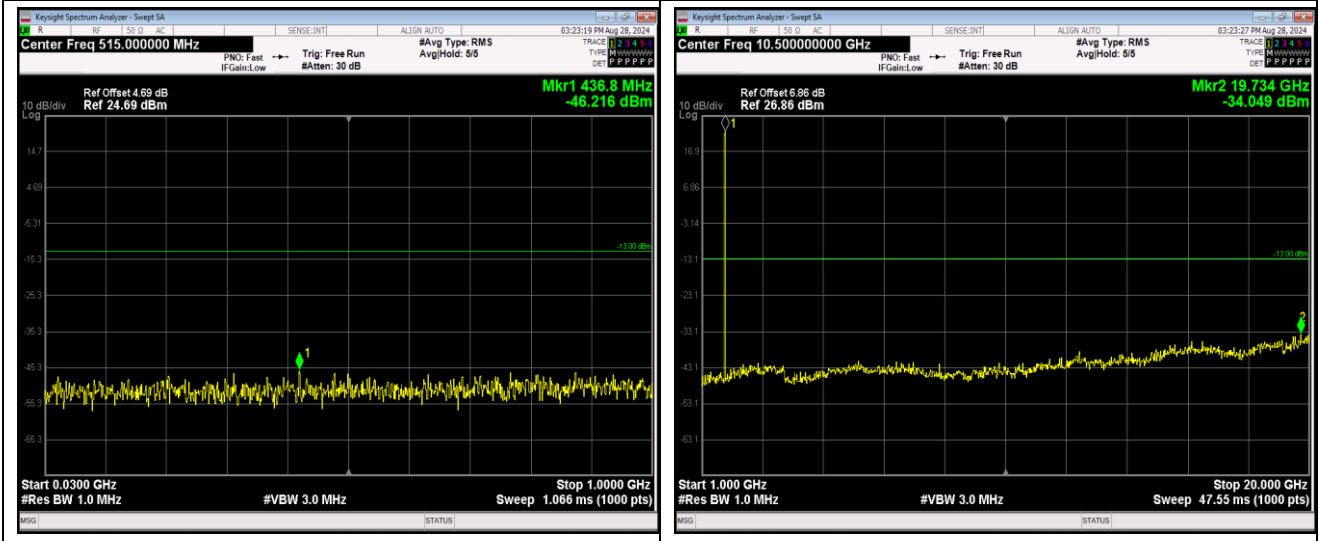

Band4-1.4MHz-16QAM-20175-1RB#0-Range1:30~1000MHz

Band4-1.4MHz-16QAM-20175-1RB#0-Range2:1000~20000MHz