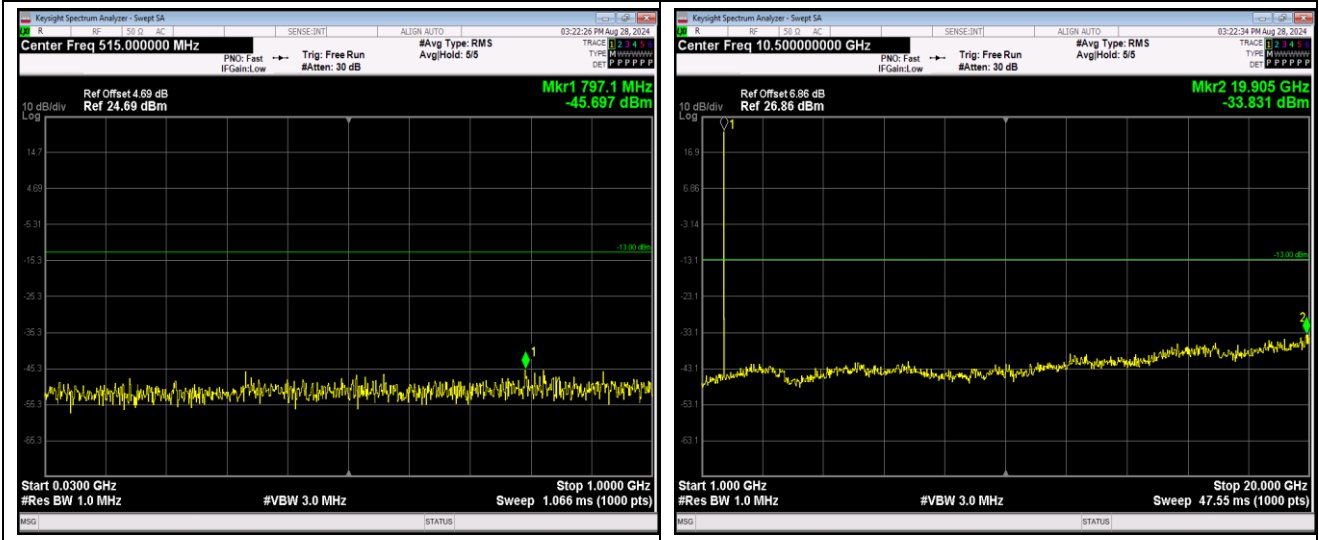

Remark: All bandwidth and all modulation had been tested, but only the worst case data displayed in this report.

Test Graphs

Band4-1.4MHz-16QAM-19957-1RB#0-Range1:30~1000MHz

Band4-1.4MHz-16QAM-19957-1RB#0-Range2:1000~20000MHz