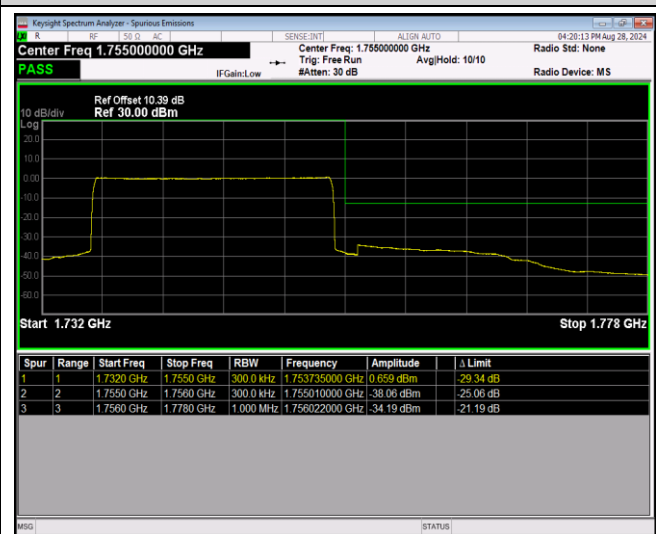

Band4-20MHz-64QAM-20050-100RB#0

Band4-20MHz-64QAM-20300-1RB#0

Band4-20MHz-64QAM-20300-1RB#99

Band4-20MHz-64QAM-20300-100RB#0

Band5-1.4MHz-QPSK-20407-1RB#0

Band5-1.4MHz-QPSK-20407-1RB#5

Band5-1.4MHz-QPSK-20407-6RB#0