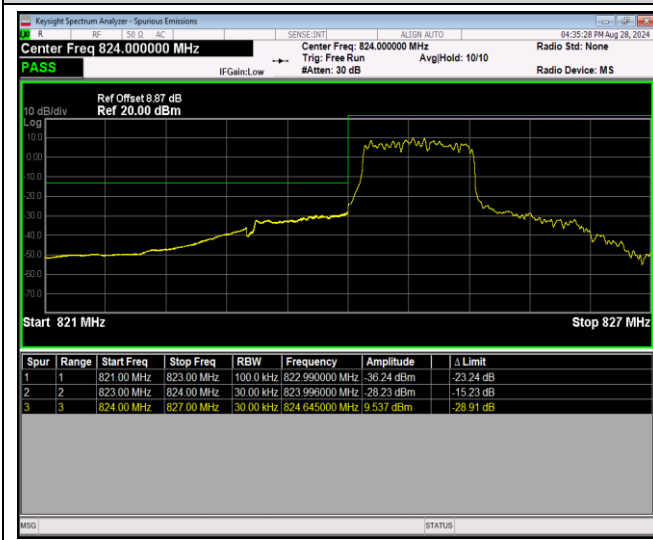

Band5-1.4MHz-QPSK-20407-6RB#0

Band5-1.4MHz-QPSK-20643-1RB#5