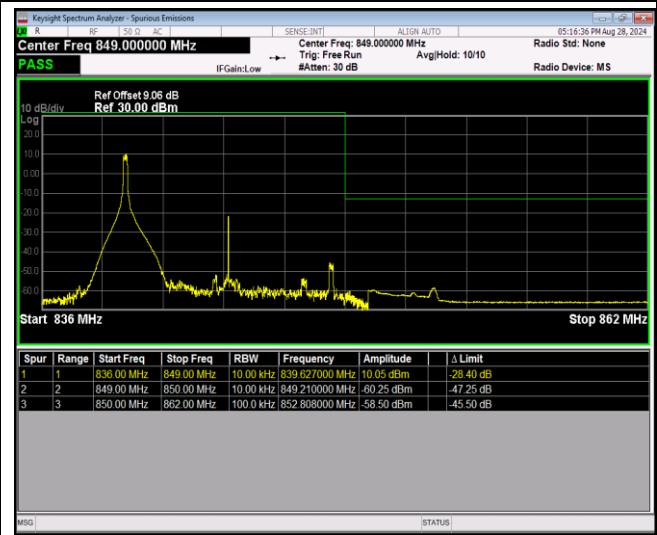

Band5-10MHz-QPSK-20600-50RB#0

Band5-10MHz-16QAM-20450-1RB#0

Band5-10MHz-16QAM-20450-1RB#49

Band5-10MHz-16QAM-20450-50RB#0

Band5-10MHz-16QAM-20600-1RB#0

Band5-10MHz-16QAM-20600-1RB#49

Band5-10MHz-16QAM-20600-50RB#0