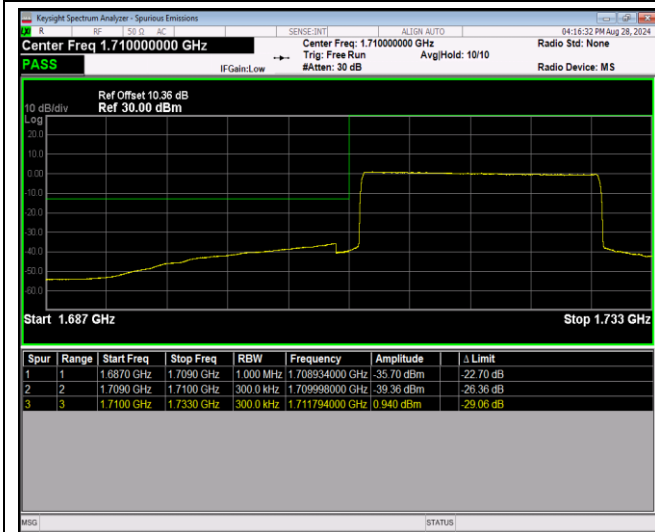

Band4-20MHz-64QAM-20050-100RB#0

Band4-20MHz-64QAM-20300-1RB#0

Band4-20MHz-64QAM-20300-1RB#99

Band4-20MHz-64QAM-20300-100RB#0

Band5-1.4MHz-QPSK-20407-1RB#0

Band5-1.4MHz-QPSK-20407-1RB#5

Band5-1.4MHz-QPSK-20407-6RB#0