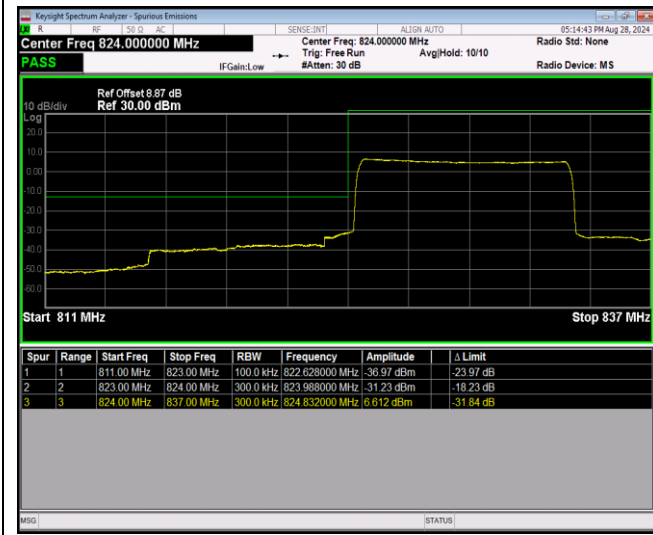

Band5-1.4MHz-64QAM-20643-1RB#5

Band5-1.4MHz-64QAM-20643-6RB#0

Band5-10MHz-QPSK-20450-1RB#0

Band5-10MHz-QPSK-20450-1RB#49

Band5-10MHz-QPSK-20450-50RB#0

Band5-10MHz-QPSK-20600-1RB#0

Band5-10MHz-QPSK-20600-1RB#49