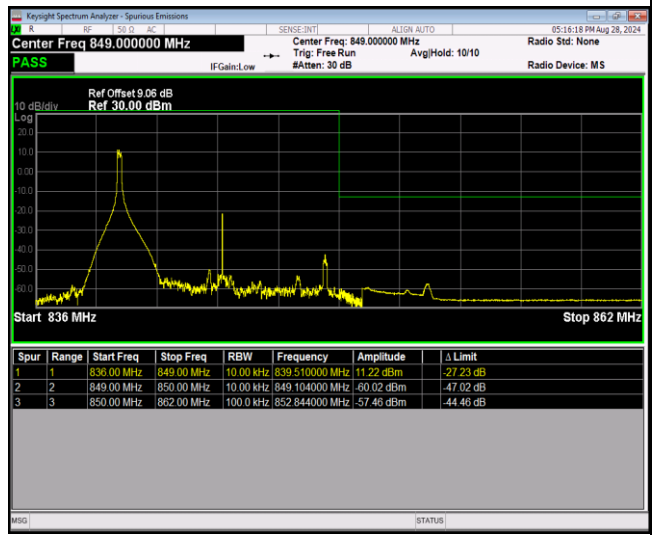

Band5-1.4MHz-64QAM-20643-1RB#5

Band5-1.4MHz-64QAM-20643-6RB#0

Band5-10MHz-QPSK-20450-1RB#0

Band5-10MHz-QPSK-20450-1RB#49

Band5-10MHz-QPSK-20450-50RB#0

Band5-10MHz-QPSK-20600-1RB#0

Band5-10MHz-QPSK-20600-1RB#49