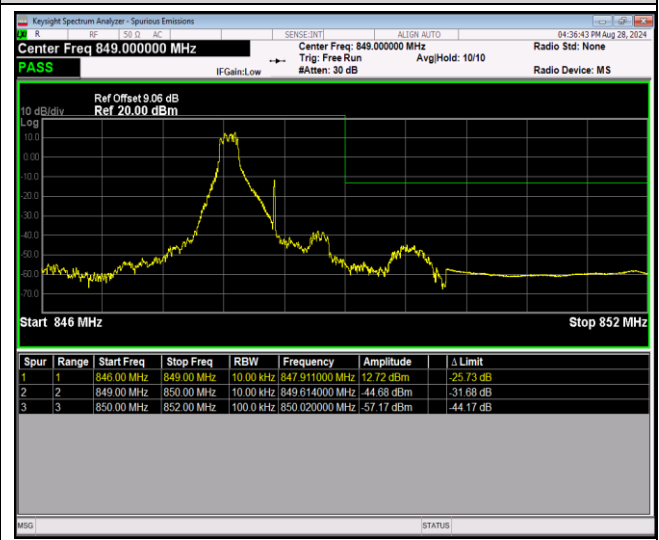

Band5-1.4MHz-QPSK-20643-1RB#0

Band5-1.4MHz-QPSK-20643-6RB#0