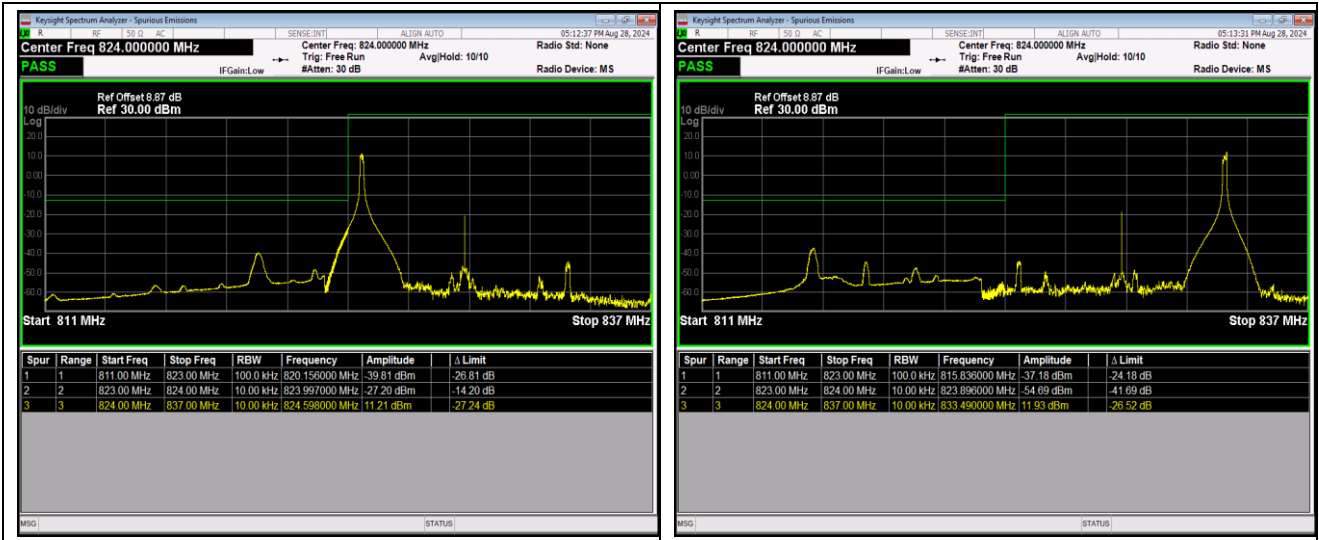

Band5-1.4MHz-64QAM-20643-1RB#5

Band5-1.4MHz-64QAM-20643-6RB#0

Band5-10MHz-QPSK-20450-1RB#0

Band5-10MHz-QPSK-20450-1RB#49

Band5-10MHz-QPSK-20450-50RB#0

Band5-10MHz-QPSK-20600-1RB#0

Band5-10MHz-QPSK-20600-1RB#49