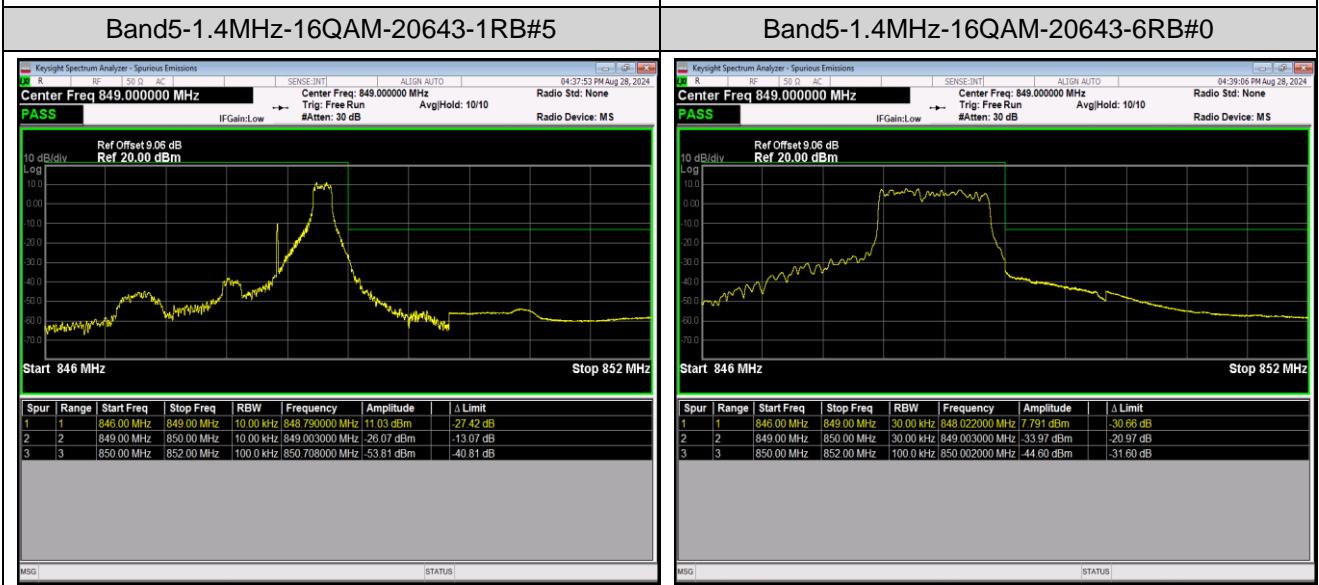

Band5-1.4MHz-QPSK-20643-1RB#0

Band5-1.4MHz-QPSK-20643-1RB#5

Band5-1.4MHz-QPSK-20643-6RB#0

Band5-1.4MHz-16QAM-20407-1RB#0

Band5-1.4MHz-16QAM-20407-1RB#5

Band5-1.4MHz-64QAM-20407-6RB#0

Band5-1.4MHz-64QAM-20643-1RB#0