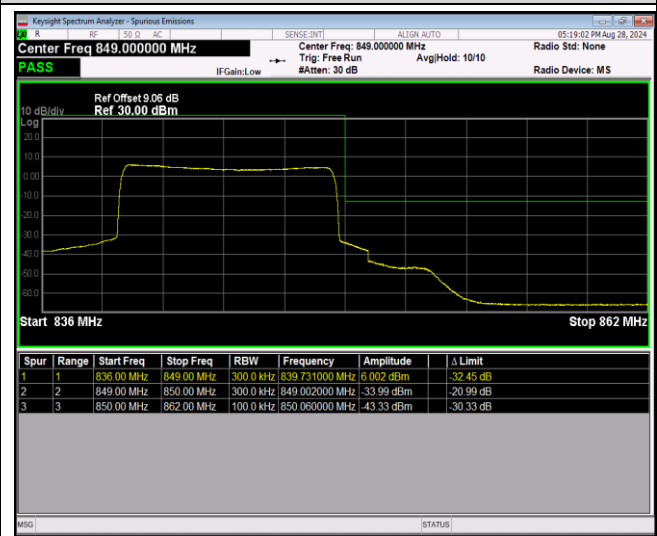

Band5-10MHz-16QAM-20600-50RB#0

Band5-10MHz-64QAM-20450-1RB#49