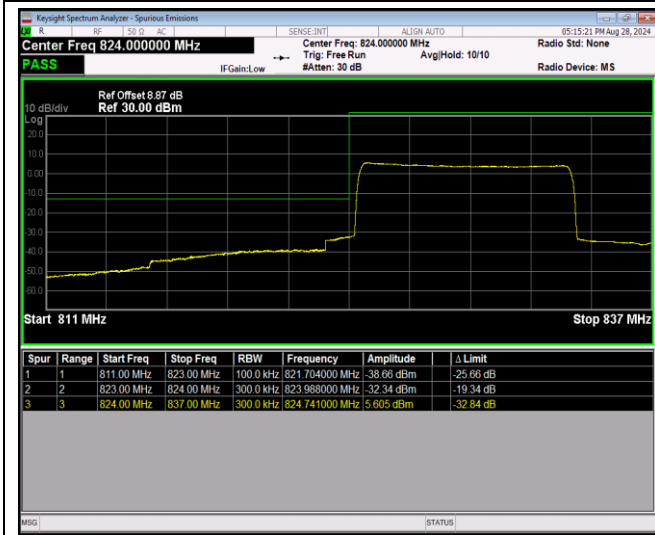

Band5-10MHz-QPSK-20600-50RB#0

Band5-10MHz-16QAM-20450-1RB#0

Band5-10MHz-16QAM-20450-1RB#49

Band5-10MHz-16QAM-20450-50RB#0

Band5-10MHz-16QAM-20600-1RB#0

Band5-10MHz-16QAM-20600-1RB#49

Band5-10MHz-16QAM-20600-50RB#0