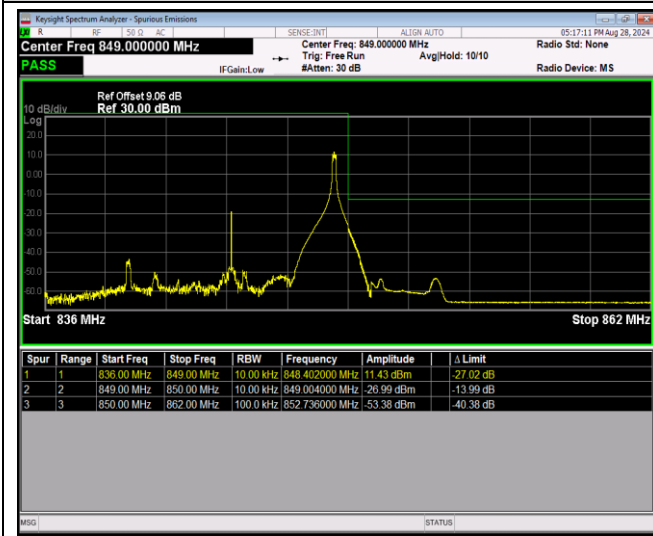

Band5-10MHz-QPSK-20600-1RB#49

Band5-10MHz-16QAM-20450-1RB#0