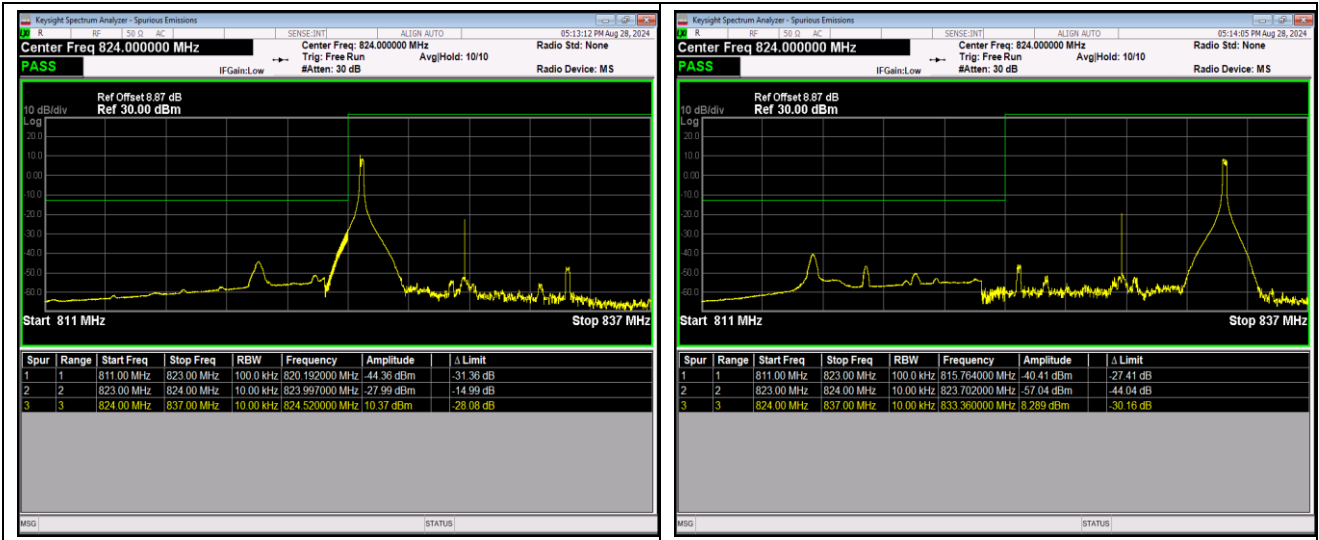

Band5-10MHz-64QAM-20450-1RB#0

Band5-10MHz-64QAM-20450-1RB#49

Band5-10MHz-64QAM-20450-50RB#0

Band5-10MHz-64QAM-20600-1RB#0