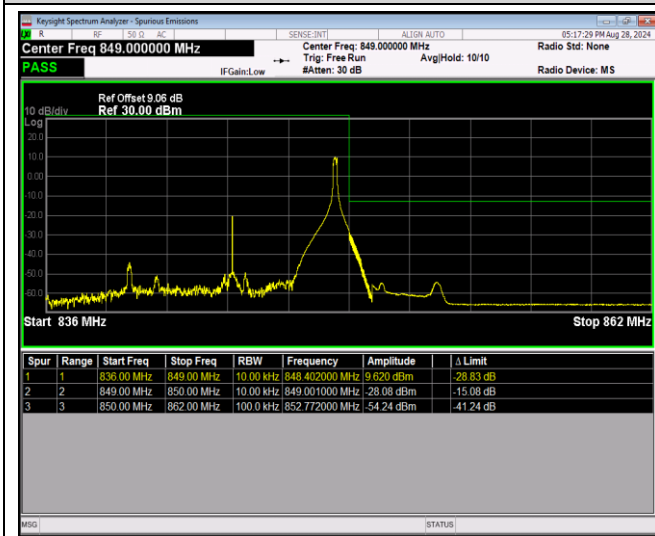

Band5-10MHz-QPSK-20600-50RB#0

Band5-10MHz-16QAM-20450-1RB#0

Band5-10MHz-16QAM-20450-1RB#49

Band5-10MHz-16QAM-20450-50RB#0

Band5-10MHz-16QAM-20600-1RB#0

Band5-10MHz-16QAM-20600-1RB#49

Band5-10MHz-16QAM-20600-50RB#0