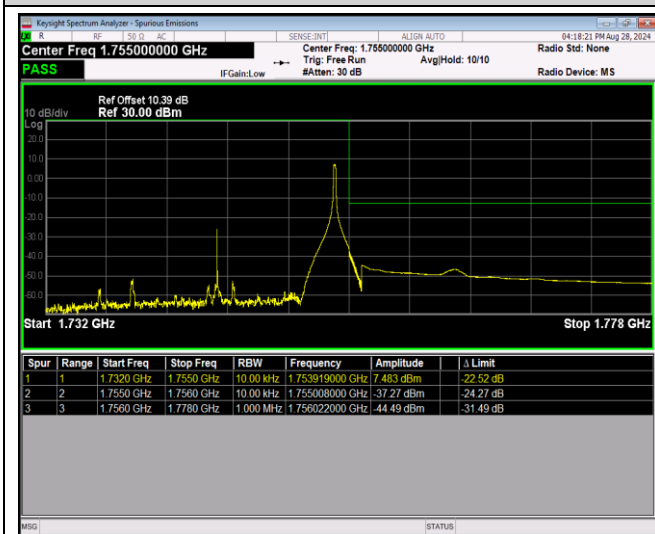

Band4-20MHz-64QAM-20050-100RB#0

Band4-20MHz-64QAM-20300-1RB#0

Band4-20MHz-64QAM-20300-1RB#99

Band4-20MHz-64QAM-20300-100RB#0

Band5-1.4MHz-QPSK-20407-1RB#0

Band5-1.4MHz-QPSK-20407-1RB#5

Band5-1.4MHz-QPSK-20407-6RB#0