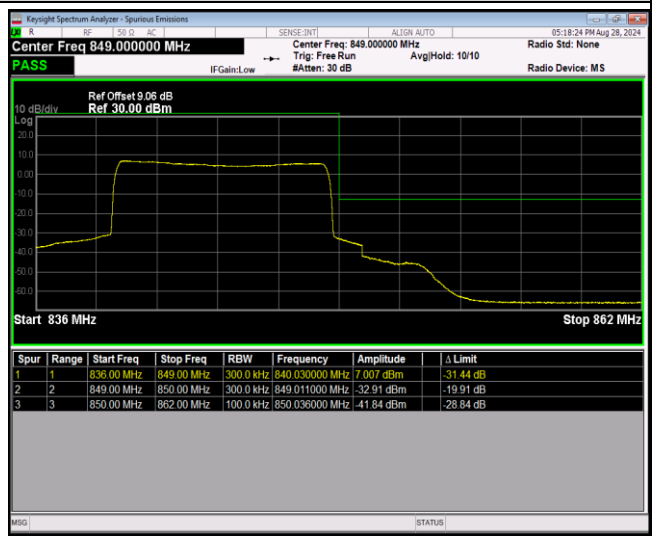

Band5-10MHz-QPSK-20600-50RB#0

Band5-10MHz-16QAM-20450-1RB#49