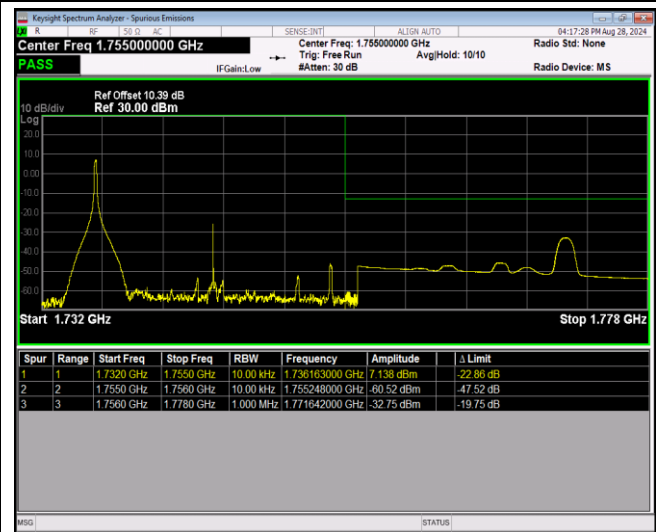

Band4-20MHz-64QAM-20050-100RB#0

Band4-20MHz-64QAM-20300-1RB#0

Band4-20MHz-64QAM-20300-1RB#99

Band4-20MHz-64QAM-20300-100RB#0

Band5-1.4MHz-QPSK-20407-1RB#0

Band5-1.4MHz-QPSK-20407-1RB#5

Band5-1.4MHz-QPSK-20407-6RB#0