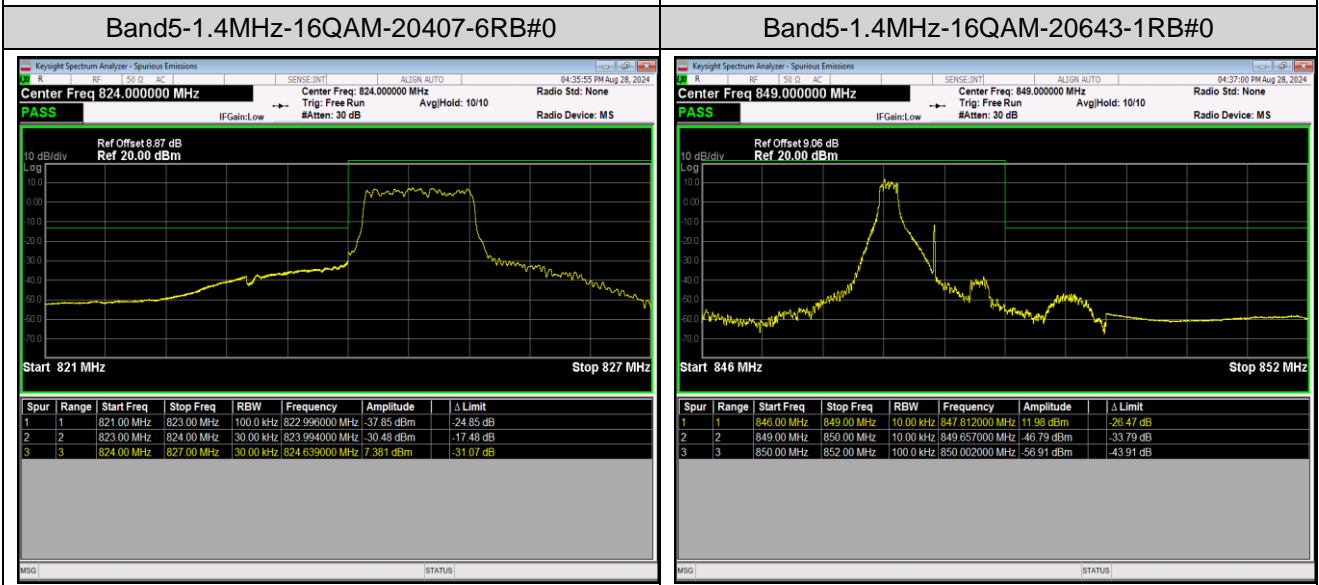

Band5-1.4MHz-QPSK-20643-1RB#0

Band5-1.4MHz-QPSK-20643-1RB#5

Band5-1.4MHz-QPSK-20643-6RB#0

Band5-1.4MHz-16QAM-20407-1RB#0

Band5-1.4MHz-16QAM-20407-1RB#5

Band5-1.4MHz-64QAM-20407-6RB#0

Band5-1.4MHz-64QAM-20643-1RB#0