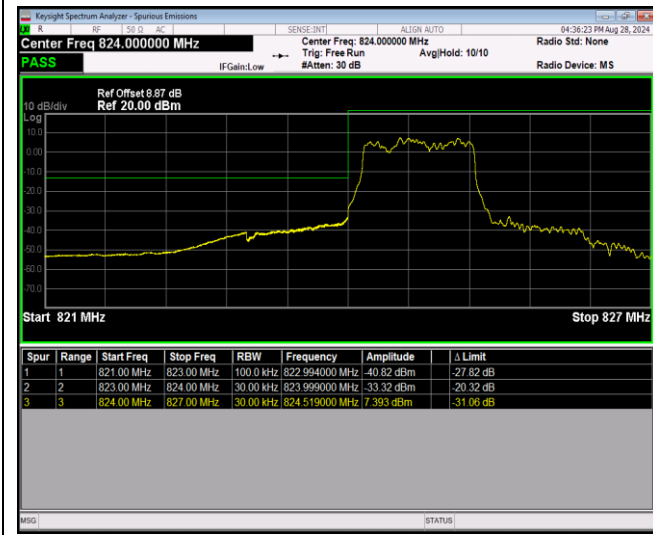

Band5-1.4MHz-QPSK-20643-1RB#0

Band5-1.4MHz-QPSK-20643-1RB#5

Band5-1.4MHz-QPSK-20643-6RB#0

Band5-1.4MHz-16QAM-20407-1RB#0

Band5-1.4MHz-16QAM-20407-1RB#5

Band5-1.4MHz-64QAM-20407-6RB#0

Band5-1.4MHz-64QAM-20643-1RB#0