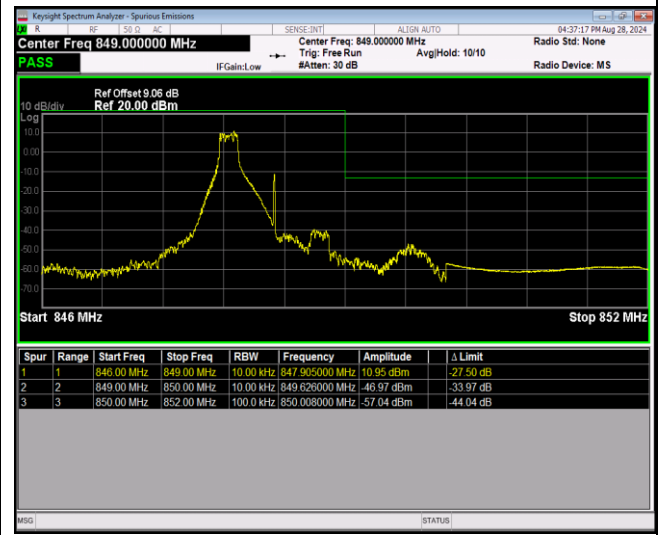

Band5-1.4MHz-64QAM-20643-1RB#0

Band5-1.4MHz-64QAM-20643-6RB#0