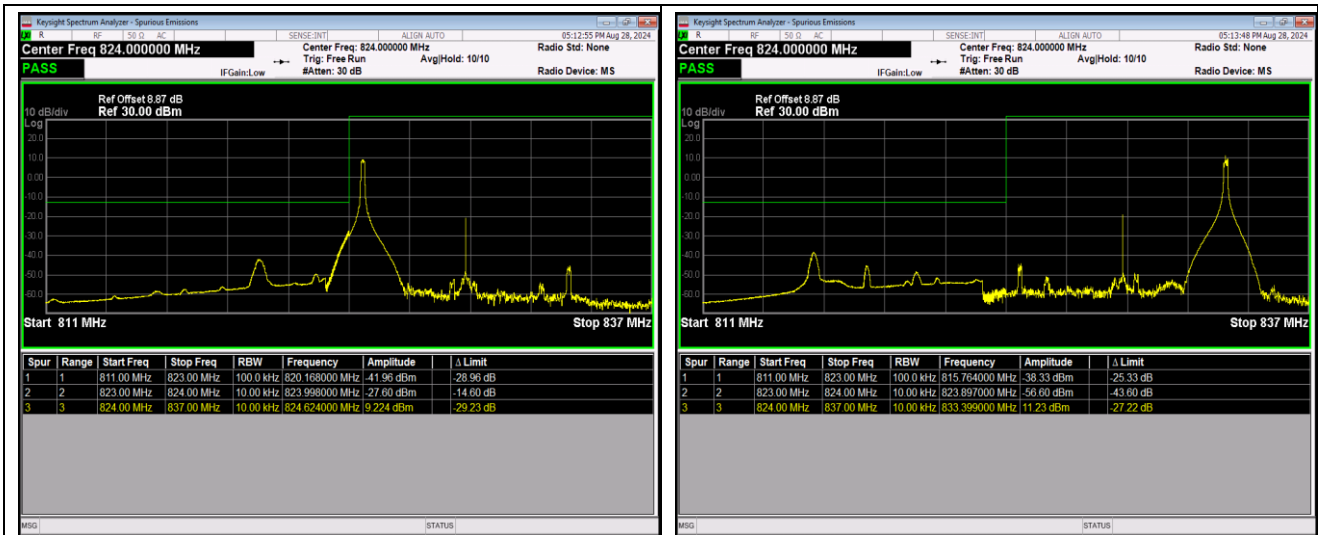

Band5-10MHz-16QAM-20450-1RB#0

Band5-10MHz-16QAM-20450-1RB#49

Band5-10MHz-16QAM-20450-50RB#0

Band5-10MHz-16QAM-20600-1RB#0