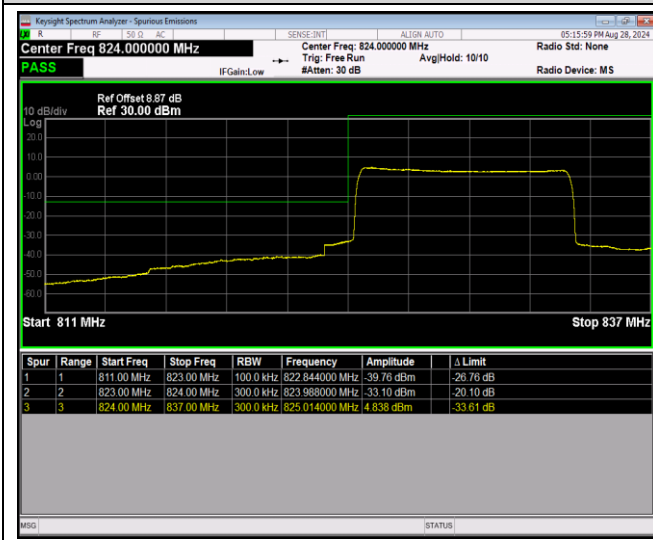

Band5-10MHz-64QAM-20450-1RB#0

Band5-10MHz-64QAM-20450-1RB#49

Band5-10MHz-64QAM-20450-50RB#0

Band5-10MHz-64QAM-20600-1RB#0

Band5-10MHz-64QAM-20600-1RB#49

Band5-10MHz-64QAM-20600-50RB#0

Band7-5MHz-QPSK-20775-1RB#0