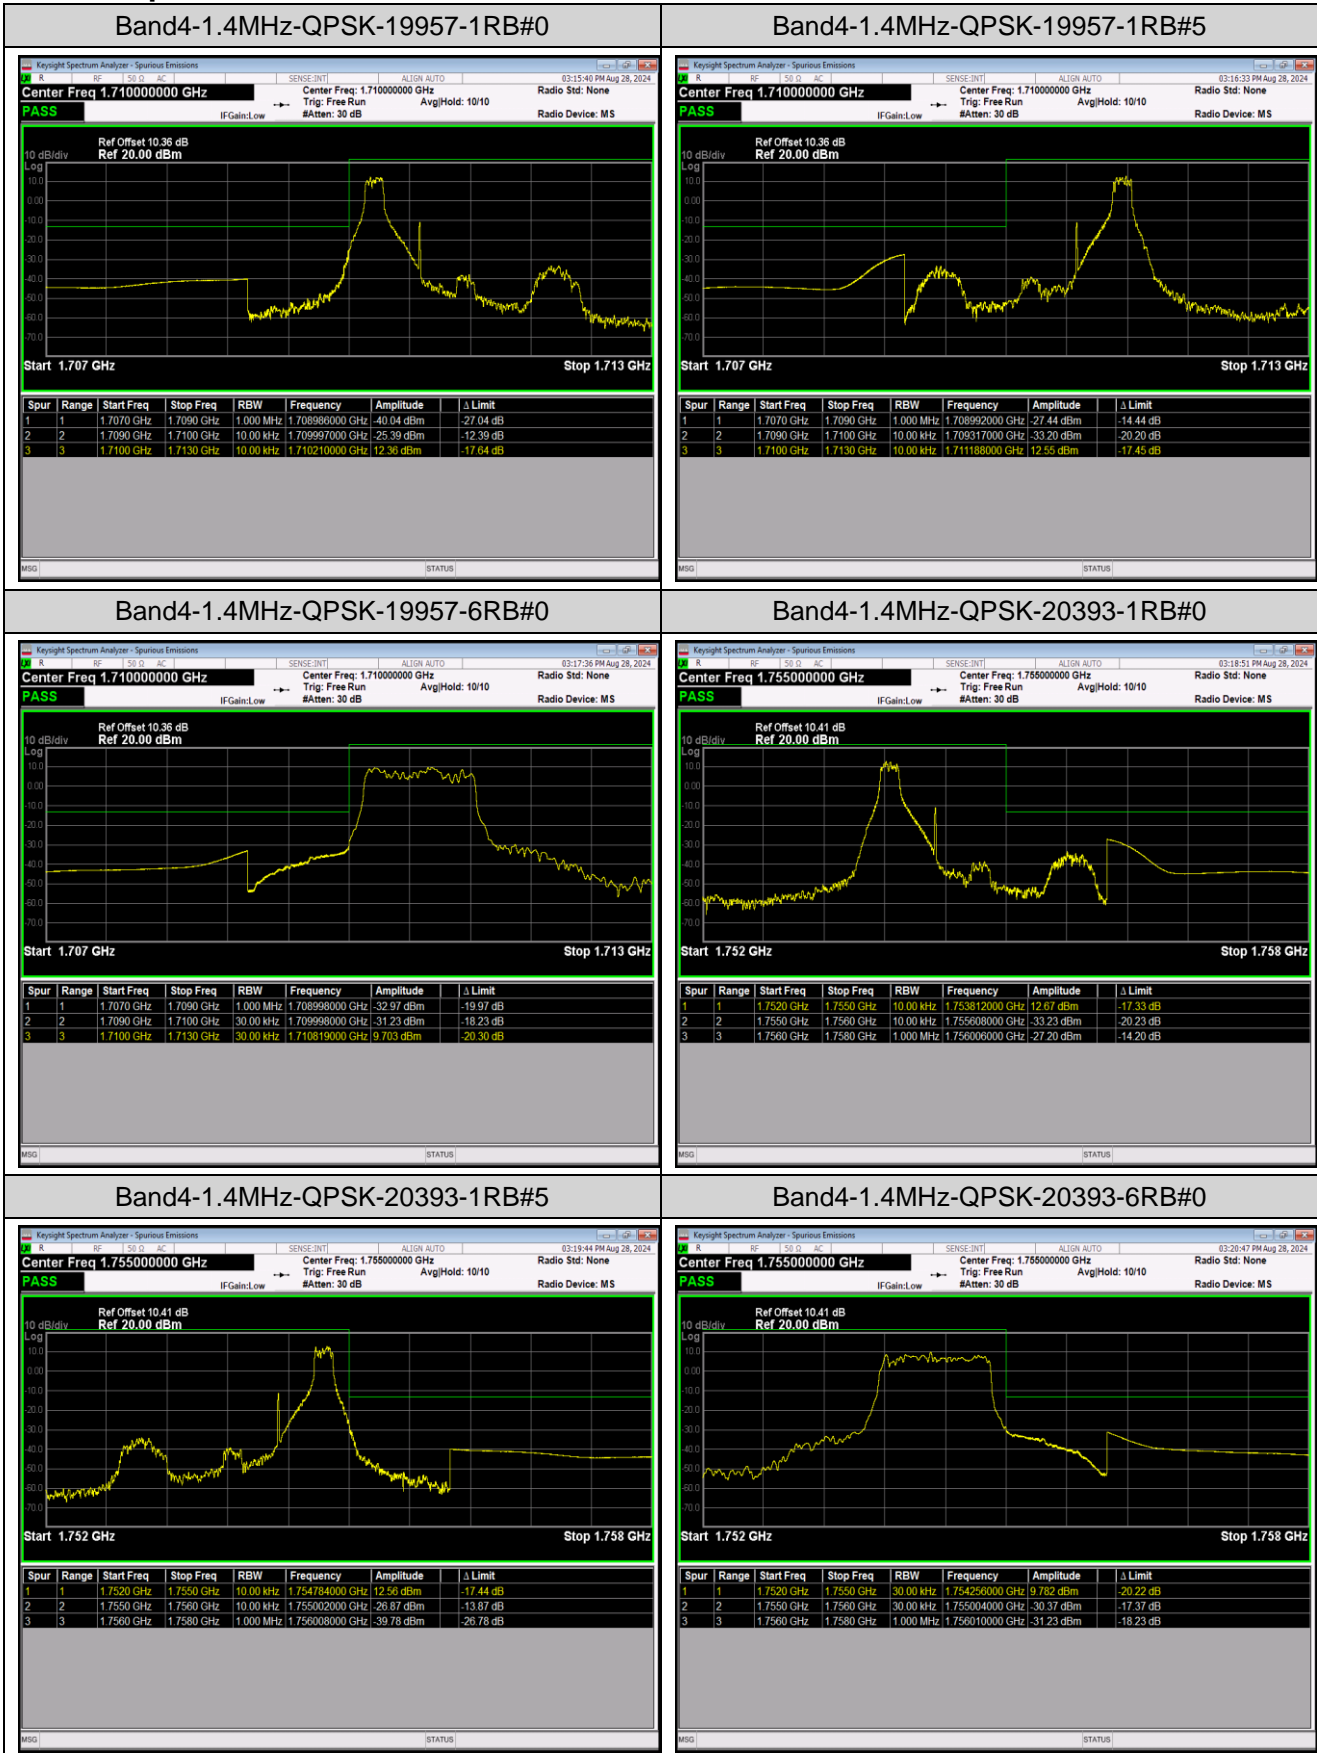

Test Graphs