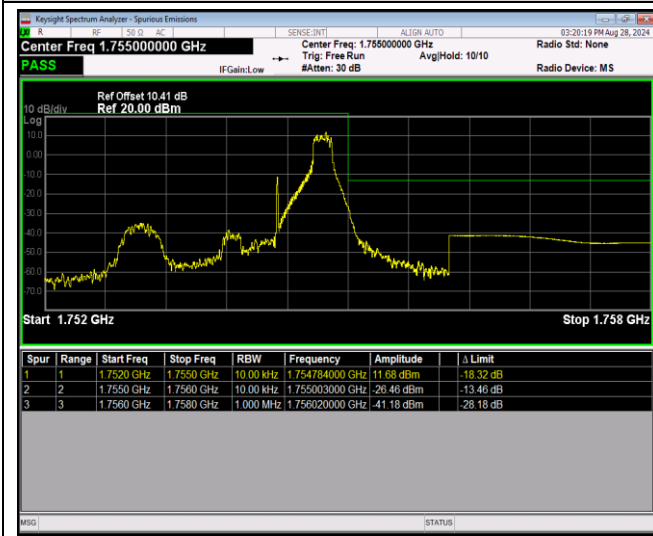

Band4-20MHz-QPSK-20050-1RB#0