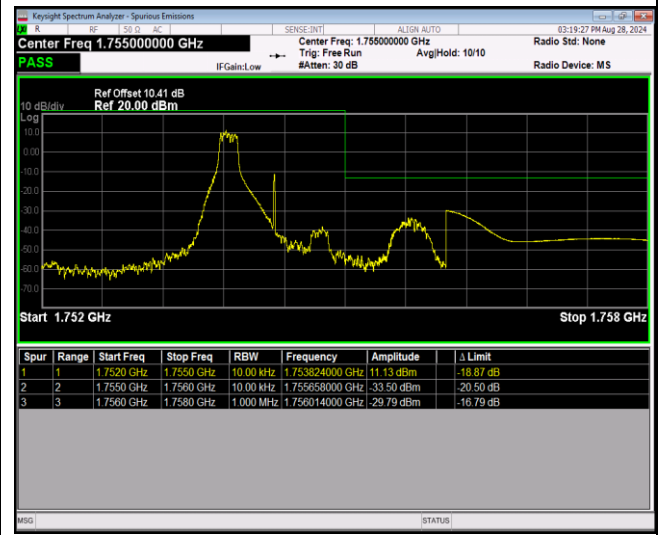

Remark: All bandwidth and all modulation had been tested, but only the worst case data displayed in this report.

Test Graphs

Band4-1.4MHz-64QAM-19957-6RB#0

Band4-1.4MHz-64QAM-20393-1RB#0

Band4-1.4MHz-64QAM-20393-1RB#5