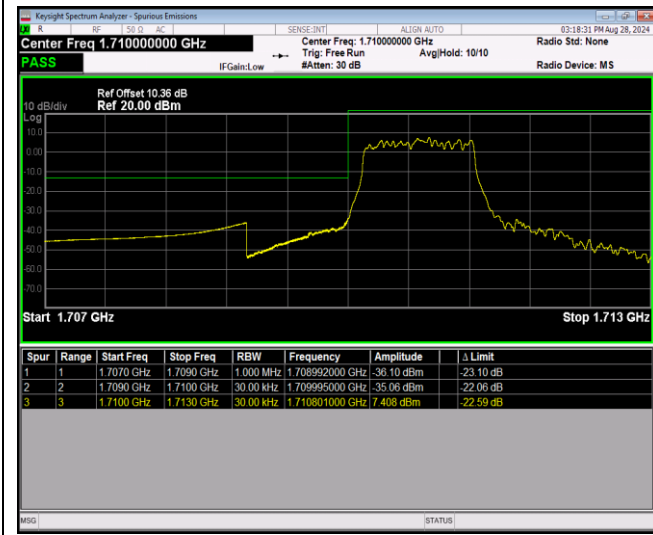

Remark: All bandwidth and all modulation had been tested, but only the worst case data displayed in this report.

Test Graphs

Band4-1.4MHz-64QAM-19957-6RB#0

Band4-1.4MHz-64QAM-20393-1RB#0

Band4-1.4MHz-64QAM-20393-1RB#5