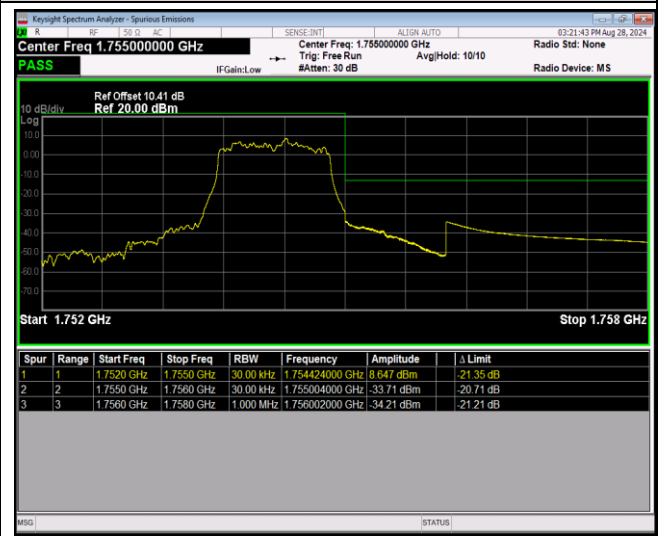

Band4-20MHz-QPSK-20050-1RB#99