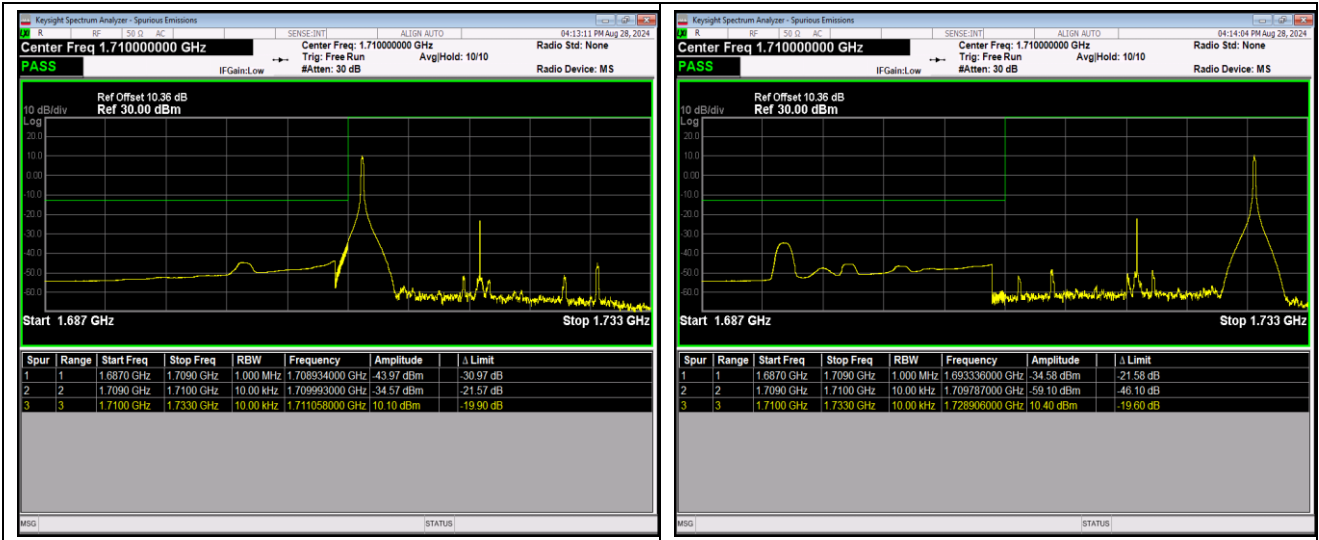

Band4-20MHz-QPSK-20050-100RB#0

Band4-20MHz-QPSK-20300-1RB#0