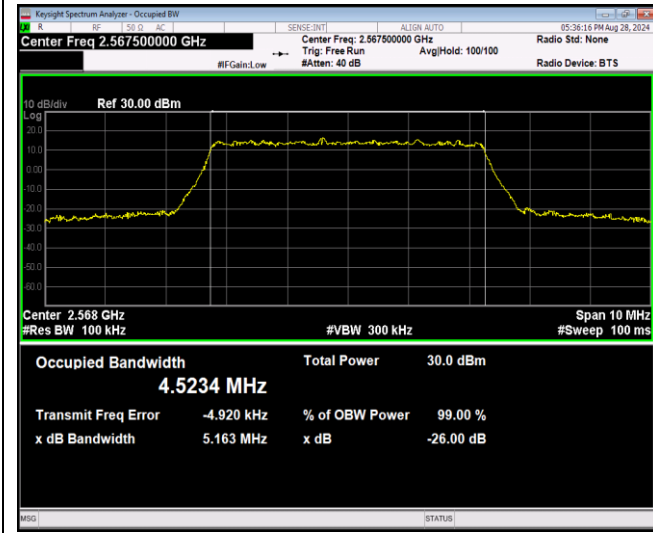

Band7-5MHz-64QAM-21425-25RB#0

Band7-10MHz-QPSK-21100-50RB#0

Band7-10MHz-QPSK-21400-50RB#0