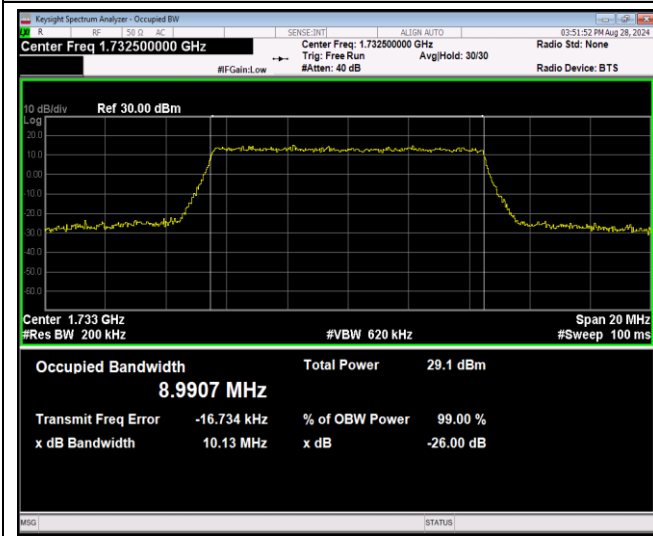

Band4-10MHz-16QAM-20000-50RB#0

Band4-10MHz-16QAM-20175-50RB#0

Band4-10MHz-16QAM-20350-50RB#0

Band4-10MHz-64QAM-20000-50RB#0

Band4-10MHz-64QAM-20175-50RB#0

Band4-10MHz-64QAM-20350-50RB#0

Band4-15MHz-QPSK-20025-75RB#0