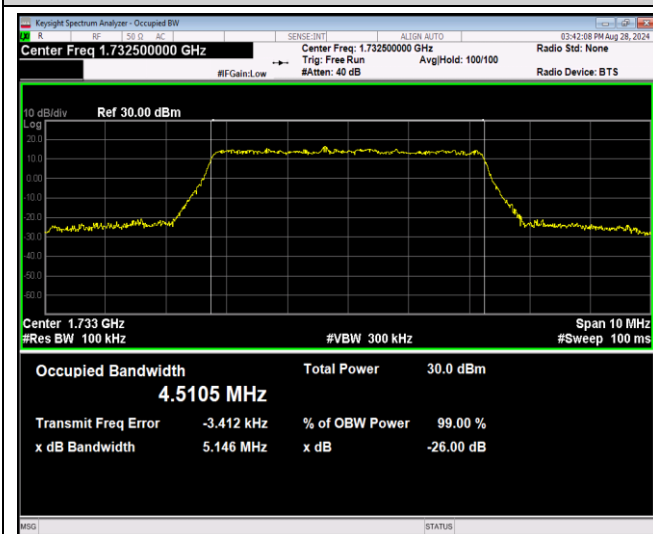

Band4-5MHz-16QAM-20175-25RB#0

Band4-5MHz-64QAM-19975-25RB#0