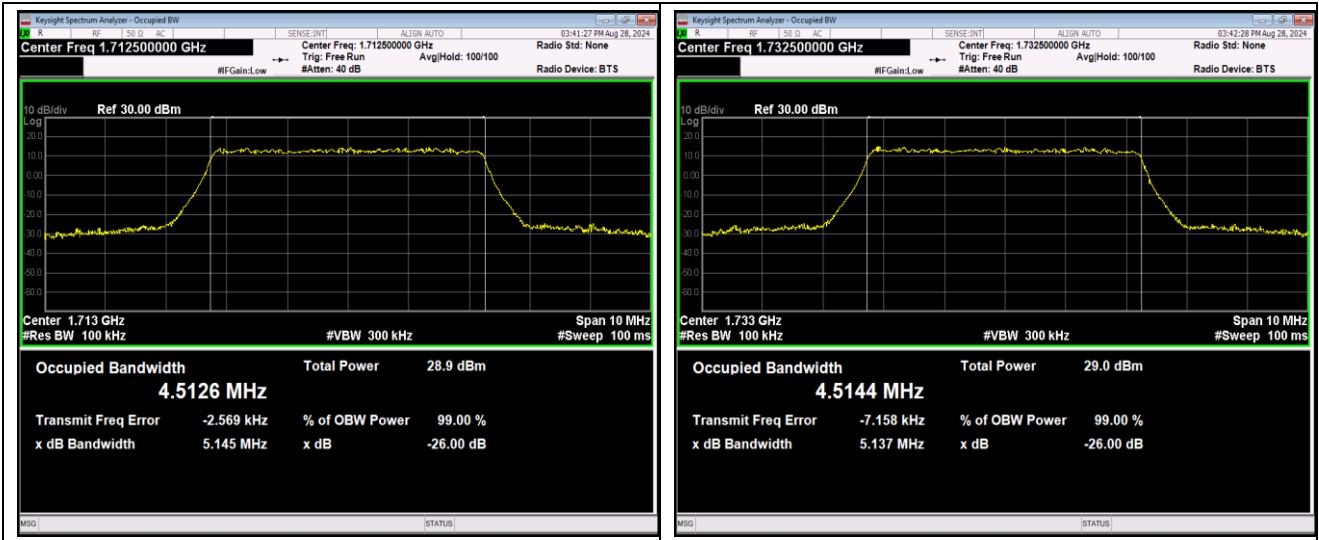

Band4-5MHz-64QAM-19975-25RB#0

Band4-5MHz-64QAM-20175-25RB#0

Band4-5MHz-64QAM-20375-25RB#0

Band4-10MHz-QPSK-20000-50RB#0