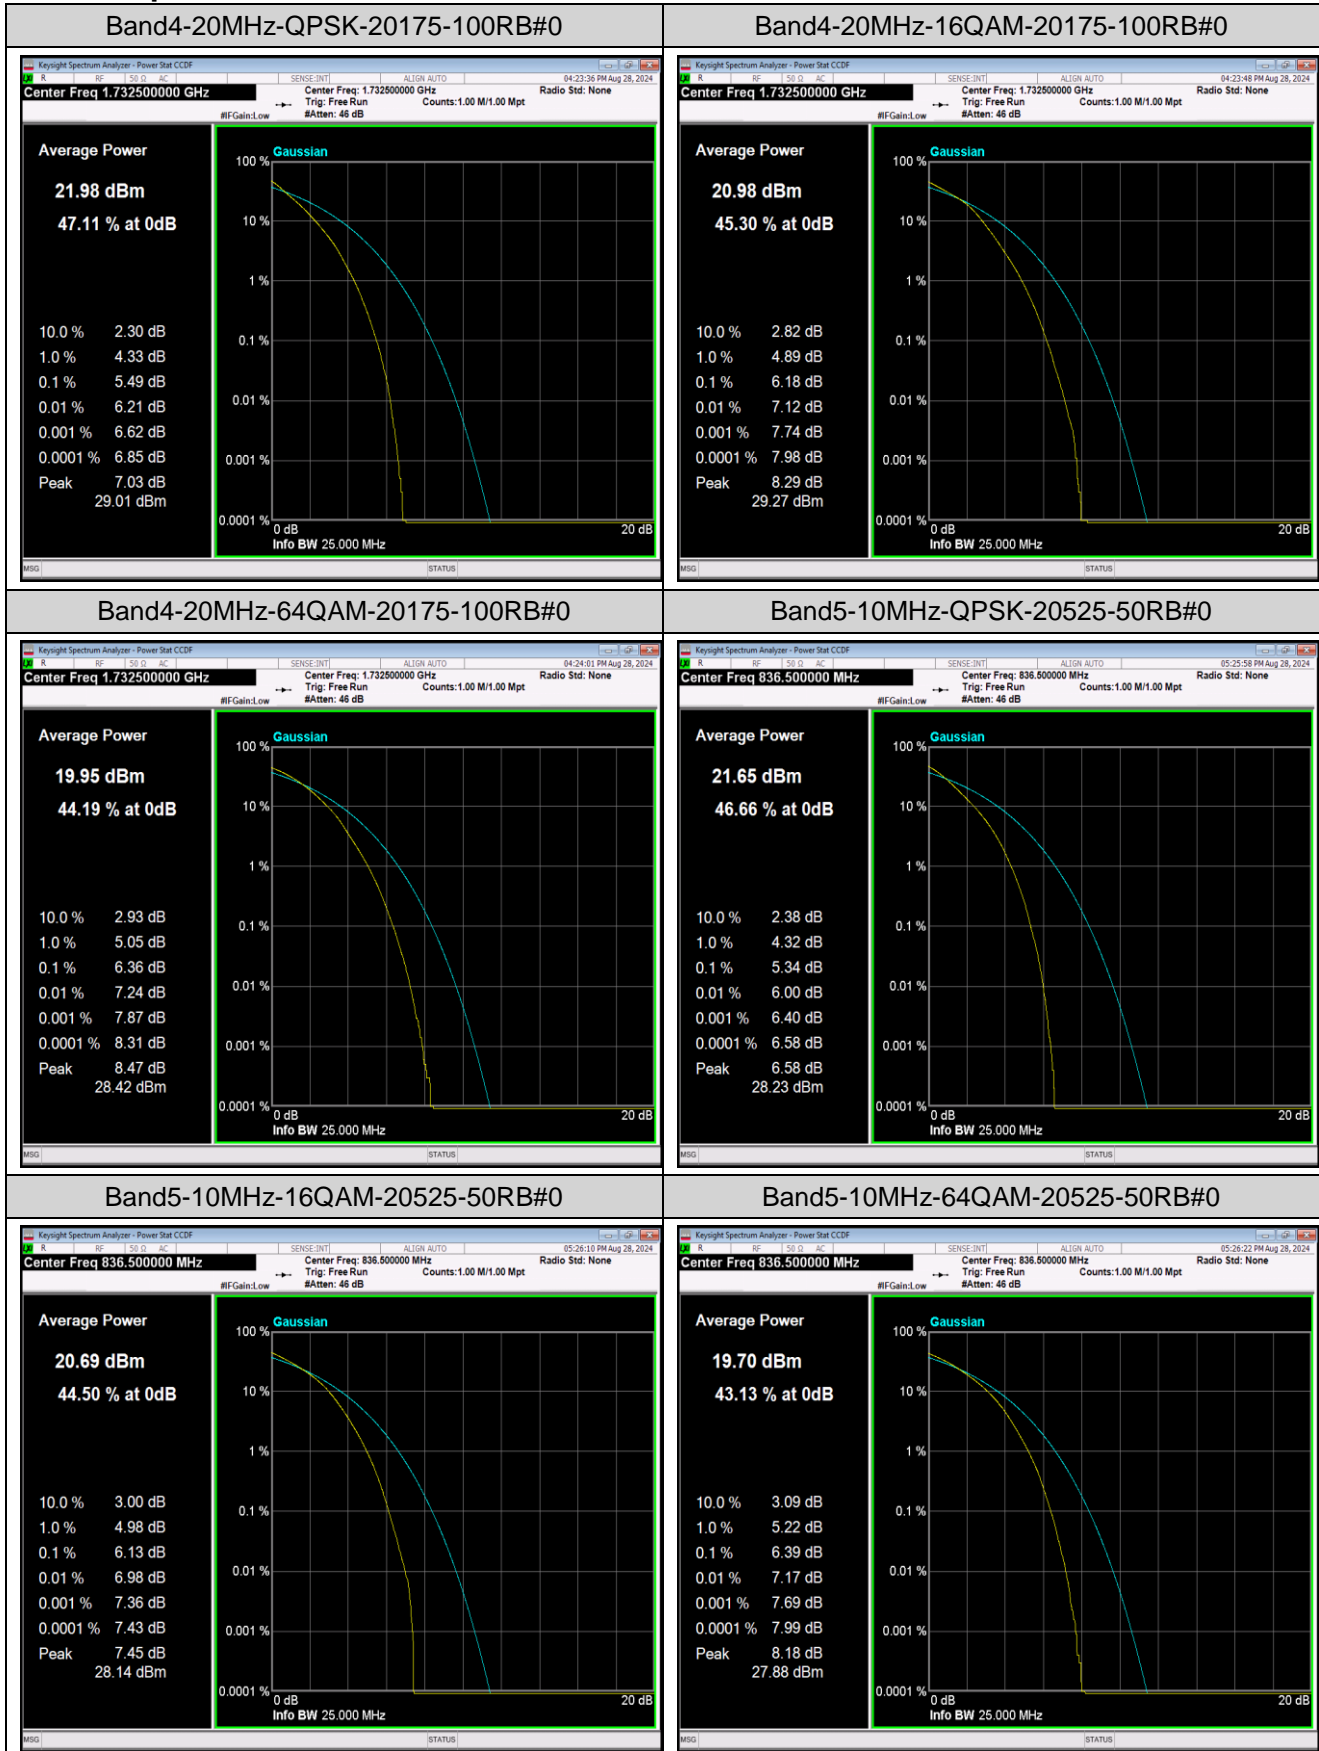

Test Graphs