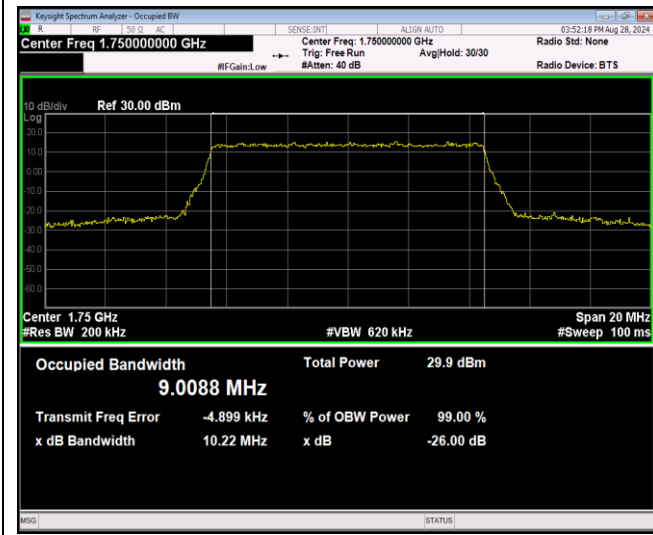

Band4-10MHz-16QAM-20000-50RB#0

Band4-10MHz-16QAM-20175-50RB#0

Band4-10MHz-16QAM-20350-50RB#0

Band4-10MHz-64QAM-20000-50RB#0

Band4-10MHz-64QAM-20175-50RB#0

Band4-10MHz-64QAM-20350-50RB#0

Band4-15MHz-QPSK-20025-75RB#0