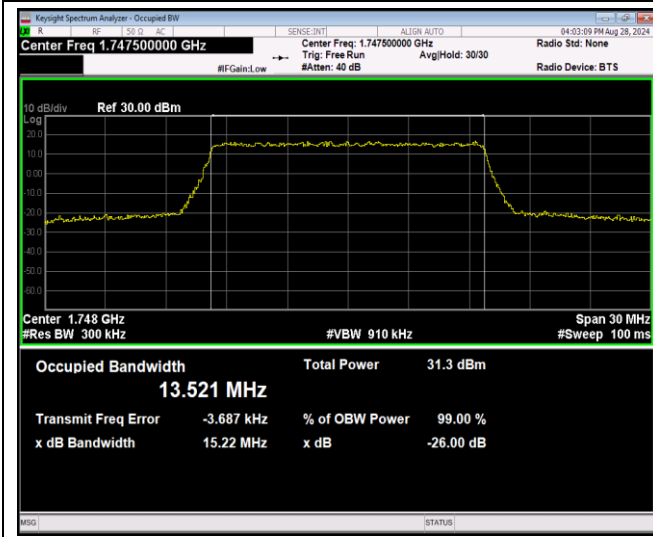

Band4-15MHz-QPSK-20325-75RB#0

Band4-15MHz-16QAM-20175-75RB#0