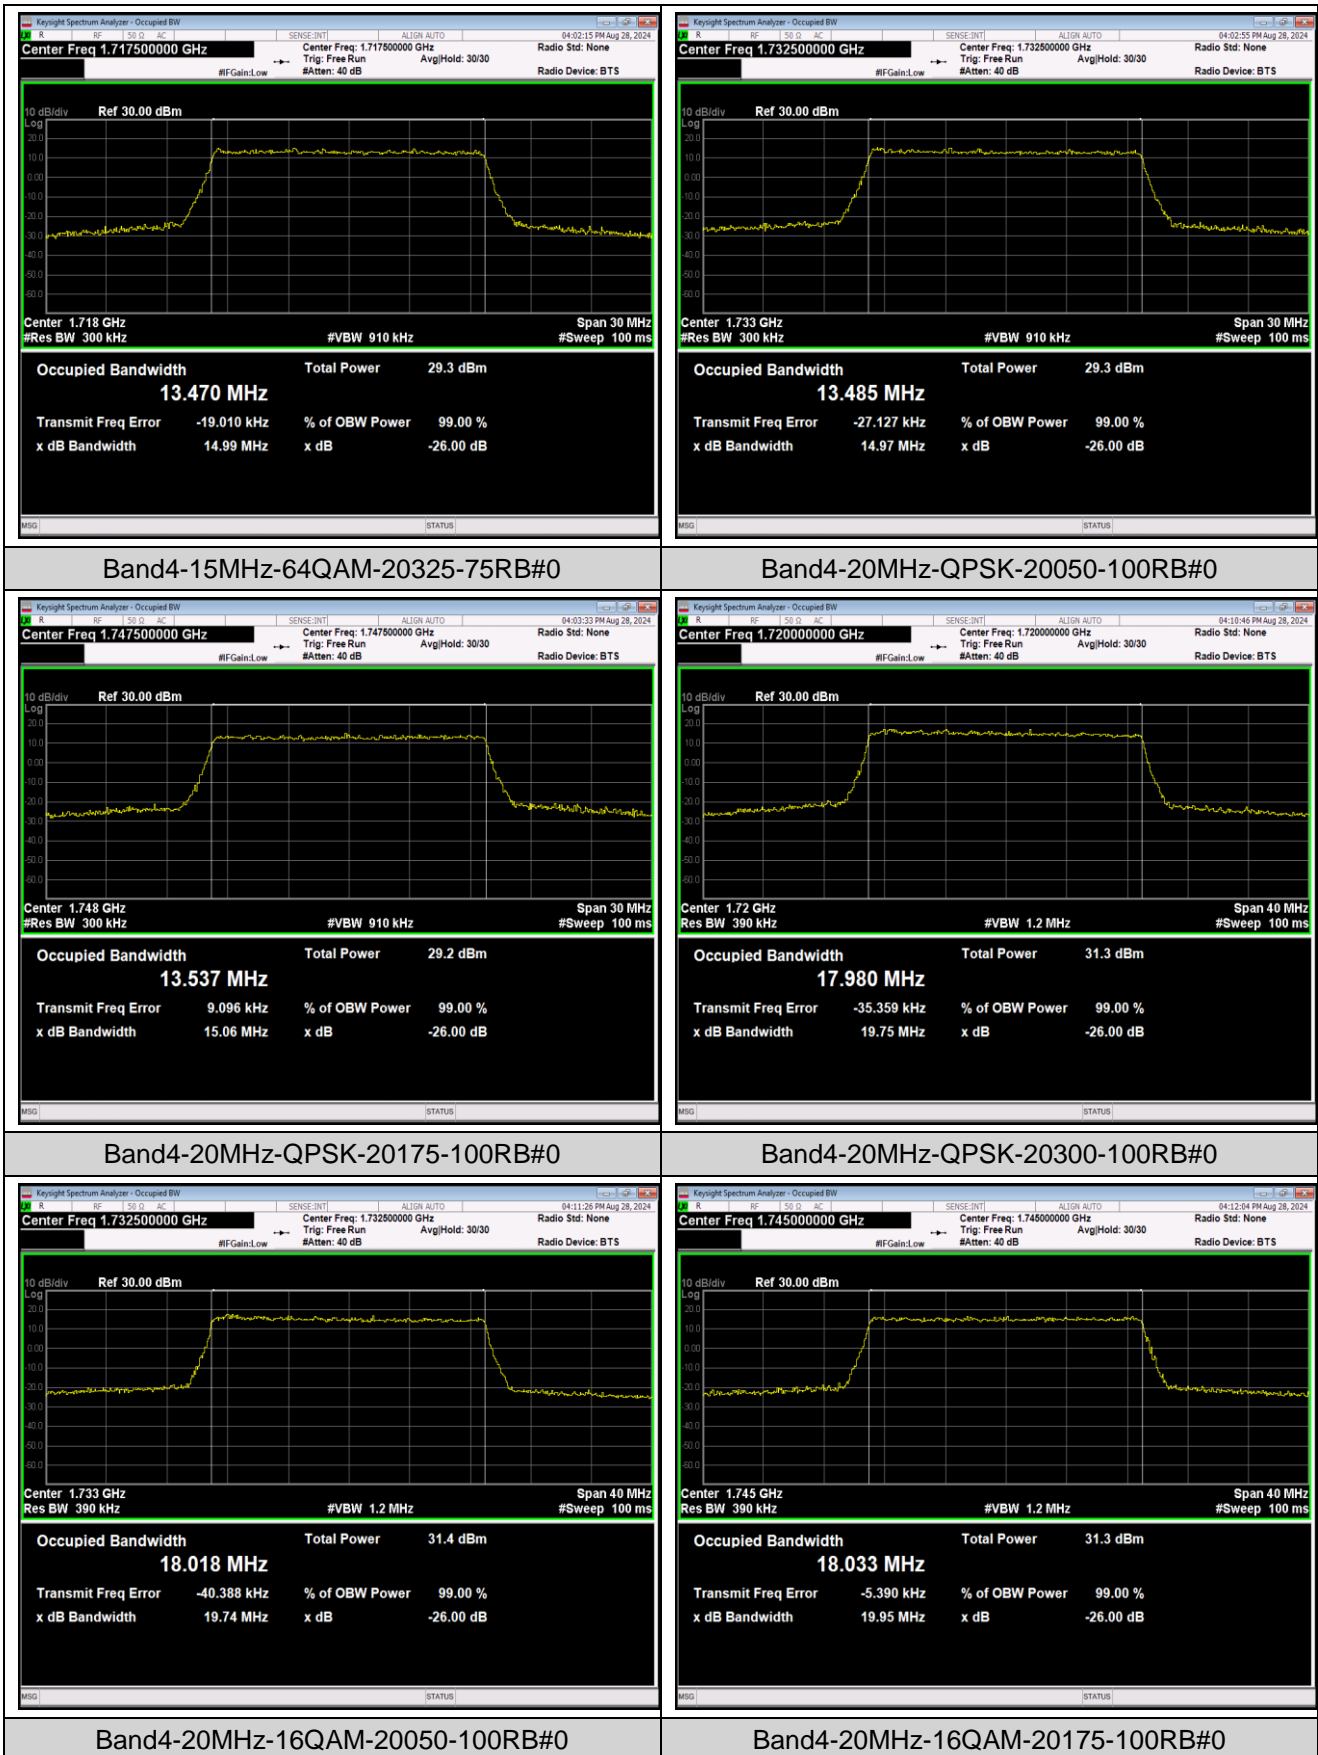

Band4-15MHz-QPSK-20175-75RB#0

Band4-15MHz-QPSK-20325-75RB#0

Band4-15MHz-16QAM-20025-75RB#0

Band4-15MHz-16QAM-20175-75RB#0

Band4-15MHz-16QAM-20325-75RB#0

Band4-15MHz-64QAM-20025-75RB#0

Band4-15MHz-64QAM-20175-75RB#0