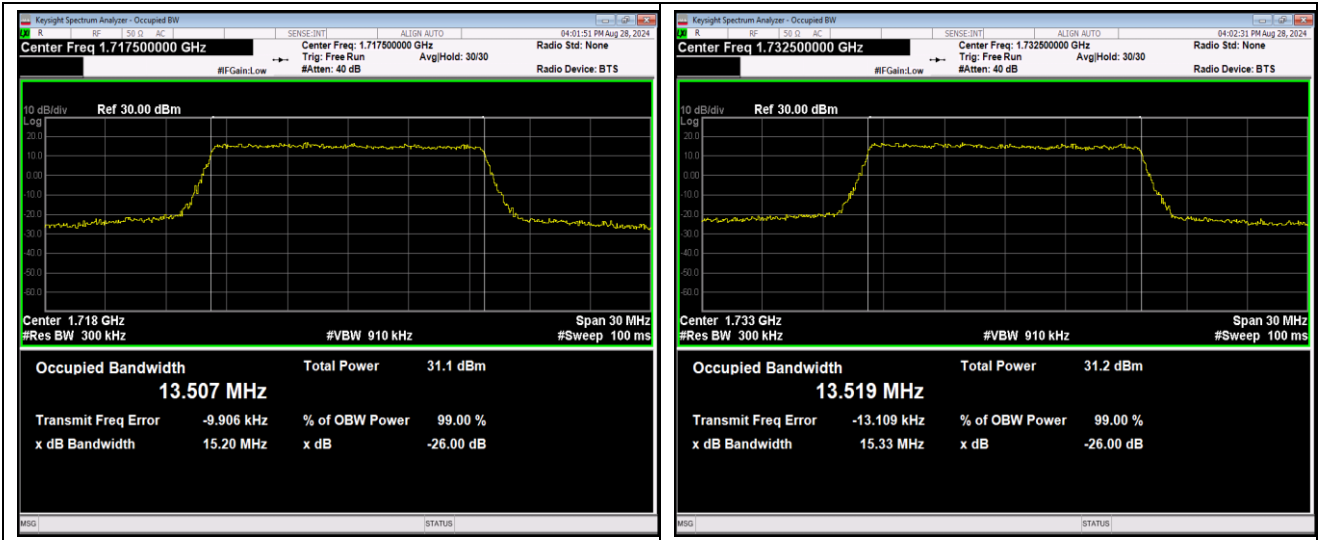

Band4-15MHz-QPSK-20025-75RB#0

Band4-15MHz-QPSK-20175-75RB#0

Band4-15MHz-QPSK-20325-75RB#0

Band4-15MHz-16QAM-20025-75RB#0