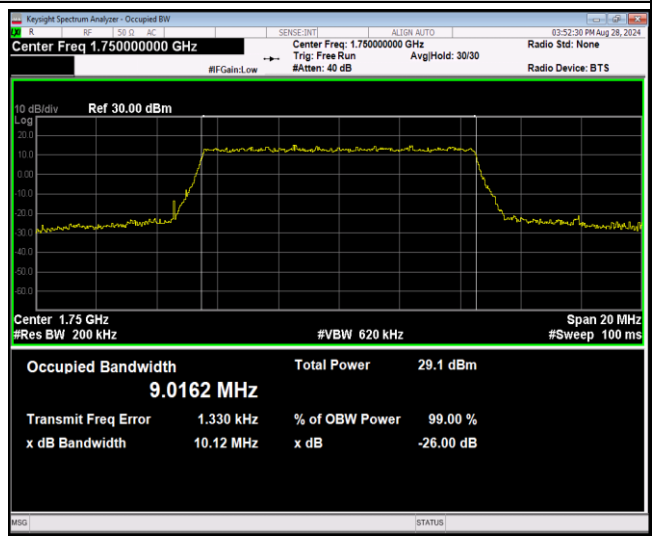

Band4-10MHz-16QAM-20000-50RB#0

Band4-10MHz-16QAM-20175-50RB#0

Band4-10MHz-16QAM-20350-50RB#0

Band4-10MHz-64QAM-20000-50RB#0

Band4-10MHz-64QAM-20175-50RB#0

Band4-10MHz-64QAM-20350-50RB#0

Band4-15MHz-QPSK-20025-75RB#0