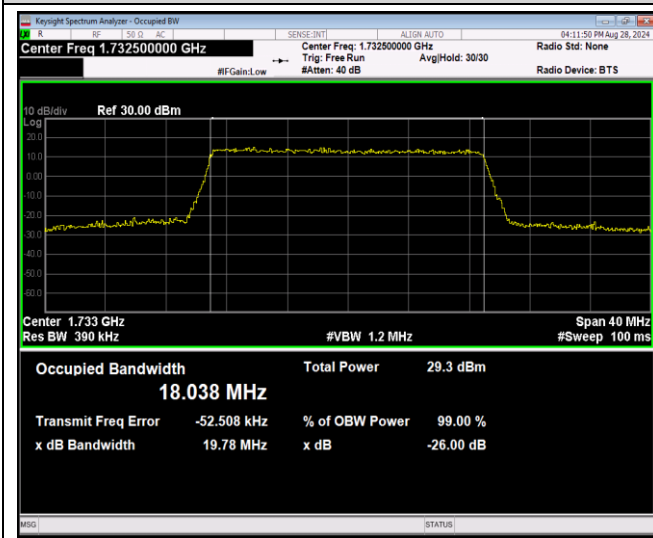

Band4-20MHz-16QAM-20300-100RB#0

Band4-20MHz-64QAM-20050-100RB#0

Band4-20MHz-64QAM-20175-100RB#0

Band4-20MHz-64QAM-20300-100RB#0

Band5-1.4MHz-QPSK-20407-6RB#0

Band5-1.4MHz-QPSK-20525-6RB#0