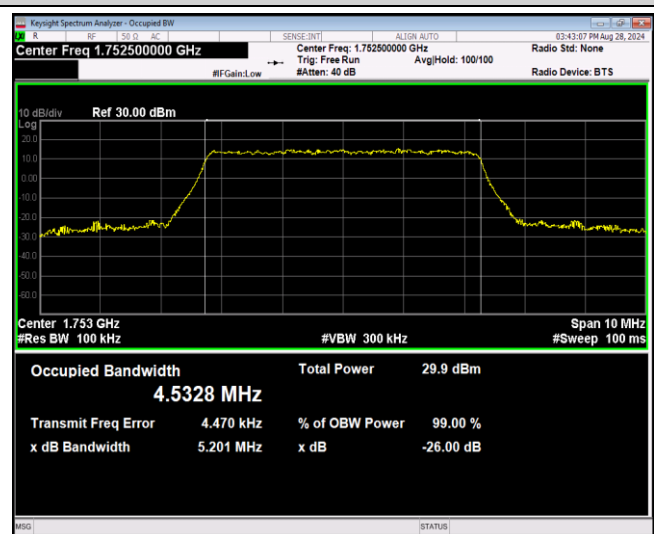

Band4-5MHz-16QAM-20375-25RB#0

Band4-5MHz-64QAM-20175-25RB#0