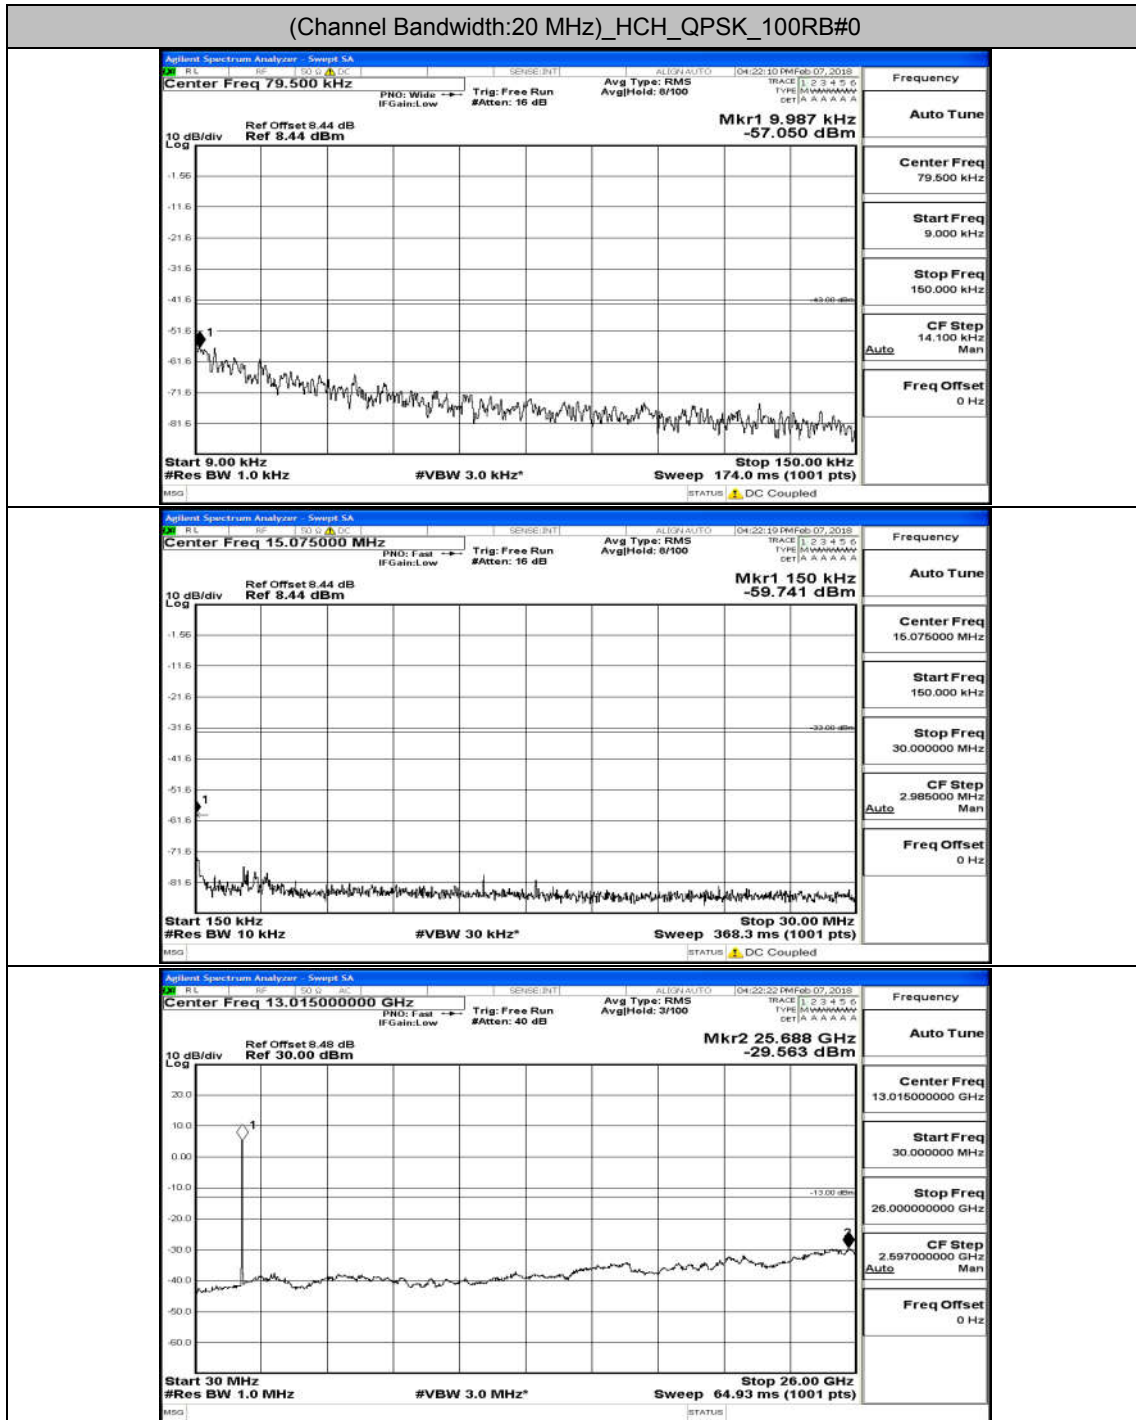

Appendix A.5: Conducted Spurious Emission

Test Graphs

Channel Bandwidth: 1.4 MHz

(Channel Bandwidth: 1.4 MHz)_MCH_QPSK_6RB#0

(Channel Bandwidth: 1.4 MHz)_HCH_QPSK_6RB#0

(Channel Bandwidth: 1.4 MHz)_LCH_16QAM_6RB#0

(Channel Bandwidth: 5 MHz)_LCH_16QAM_25RB#0

(Channel Bandwidth: 5 MHz)_MCH_16QAM_25RB#0

Channel Bandwidth: 10 MHz

Channel Bandwidth: 10 MHz_LCH_16QAM_50RB#0

Channel Bandwidth: 10 MHz_MCH_16QAM_50RB#0

Channel Bandwidth: 15 MHz

(Channel Bandwidth:15 MHz)_LCH_QPSK_75RB#0

(Channel Bandwidth:15 MHz)_LCH_16QAM_75RB#0

(Channel Bandwidth:15 MHz)_HCH_16QAM_75RB#0

Channel Bandwidth: 20 MHz

(Channel Bandwidth:20 MHz)_MCH_16QAM_100RB#0