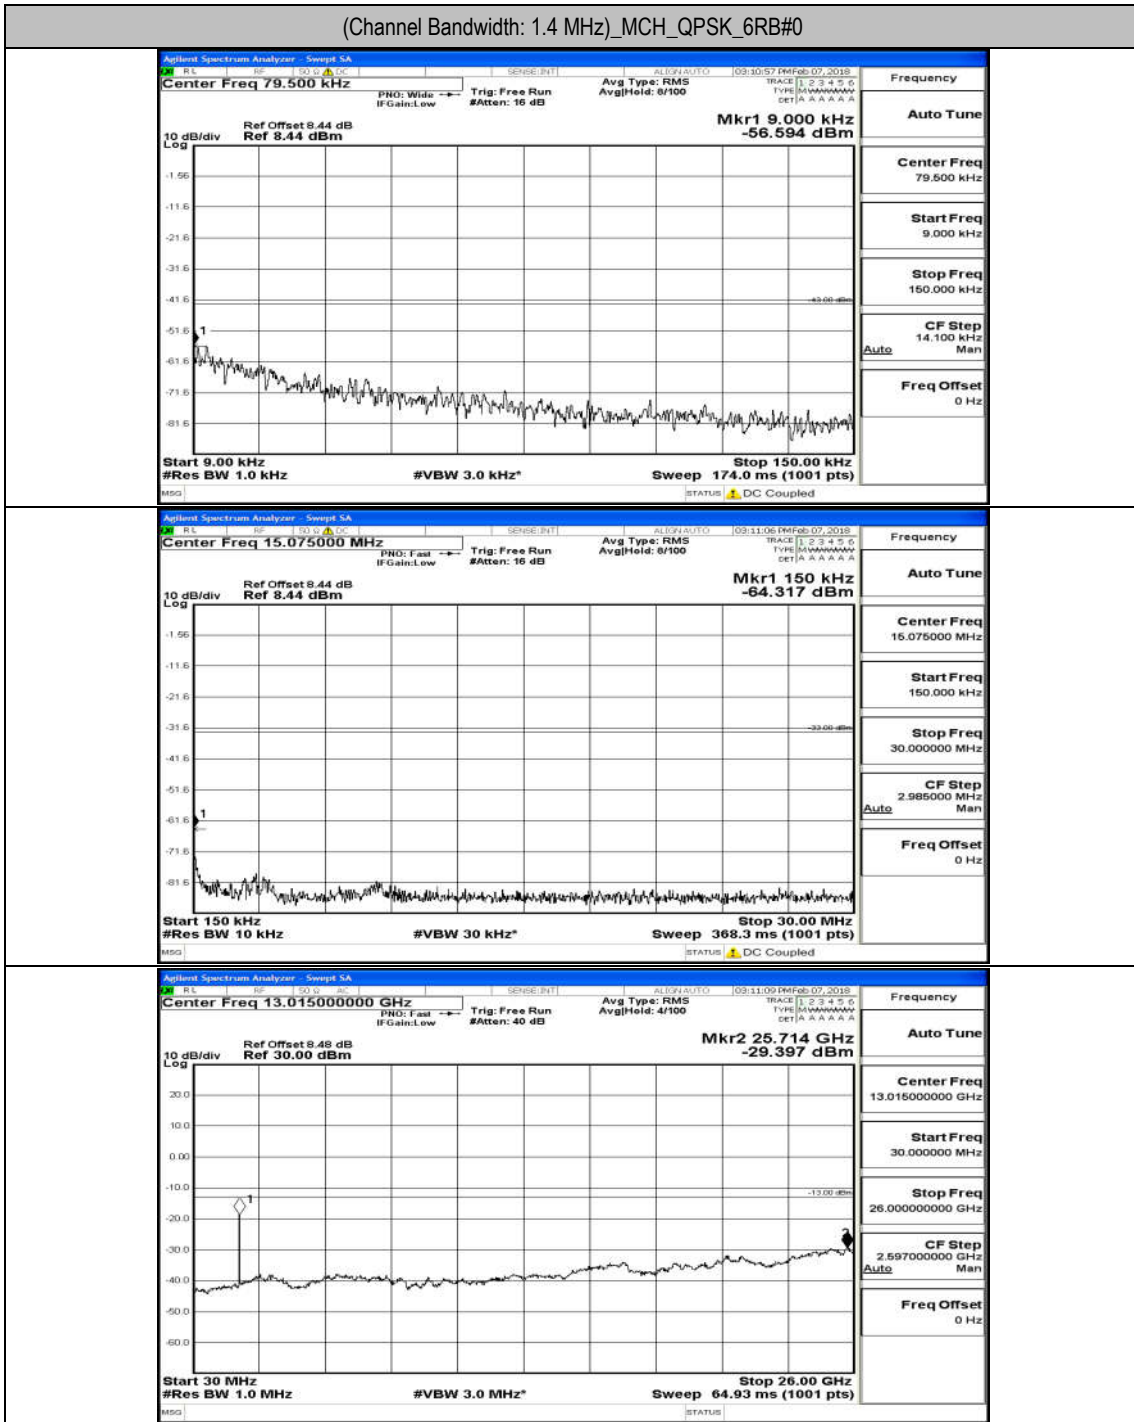

Appendix A.5: Conducted Spurious Emission

Test Graphs

Channel Bandwidth: 1.4 MHz

(Channel Bandwidth: 1.4 MHz)_MCH_QPSK_6RB#0

(Channel Bandwidth: 1.4 MHz)_HCH_QPSK_6RB#0

(Channel Bandwidth: 1.4 MHz)_LCH_16QAM_6RB#0

(Channel Bandwidth: 1.4 MHz)_MCH_16QAM_6RB#0

(Channel Bandwidth: 1.4 MHz)_HCH_16QAM_6RB#0

Channel Bandwidth: 3 MHz

(Channel Bandwidth: 3 MHz)_HCH_QPSK_15RB#0

(Channel Bandwidth: 3 MHz)_MCH_16QAM_15RB#0

Channel Bandwidth: 5 MHz

(Channel Bandwidth: 5 MHz)_LCH_16QAM_25RB#0

(Channel Bandwidth: 5 MHz)_MCH_16QAM_25RB#0

Channel Bandwidth: 10 MHz

Channel Bandwidth: 10 MHz_LCH_16QAM_50RB#0

Channel Bandwidth: 10 MHz_MCH_16QAM_50RB#0

Channel Bandwidth: 15 MHz