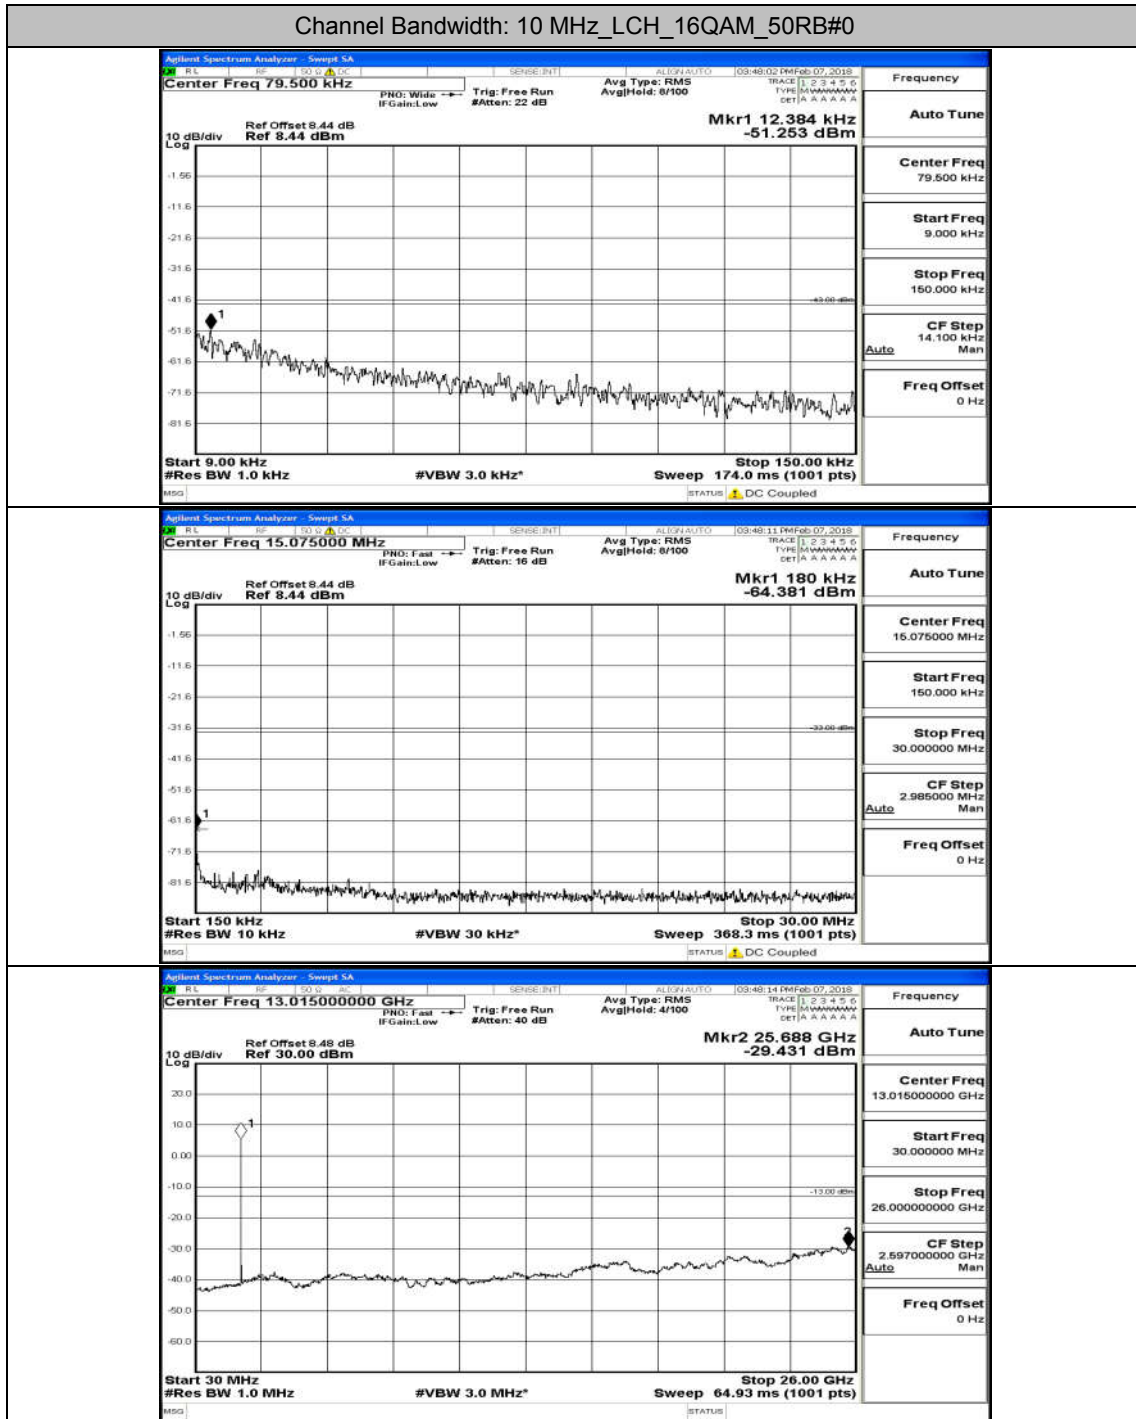

Appendix A.5: Conducted Spurious Emission

Test Graphs

Channel Bandwidth: 1.4 MHz

(Channel Bandwidth: 1.4 MHz)_MCH_QPSK_6RB#0

(Channel Bandwidth: 1.4 MHz)_HCH_QPSK_6RB#0

(Channel Bandwidth: 1.4 MHz)_LCH_16QAM_6RB#0

(Channel Bandwidth: 5 MHz)_LCH_16QAM_25RB#0

(Channel Bandwidth: 5 MHz)_MCH_16QAM_25RB#0

Channel Bandwidth: 10 MHz

Channel Bandwidth: 10 MHz_LCH_16QAM_50RB#0

Channel Bandwidth: 10 MHz_MCH_16QAM_50RB#0

Channel Bandwidth: 15 MHz

(Channel Bandwidth:15 MHz)_LCH_QPSK_75RB#0

(Channel Bandwidth:15 MHz)_LCH_16QAM_75RB#0

(Channel Bandwidth:15 MHz)_HCH_16QAM_75RB#0

Channel Bandwidth: 20 MHz

(Channel Bandwidth:20 MHz)_MCH_16QAM_100RB#0