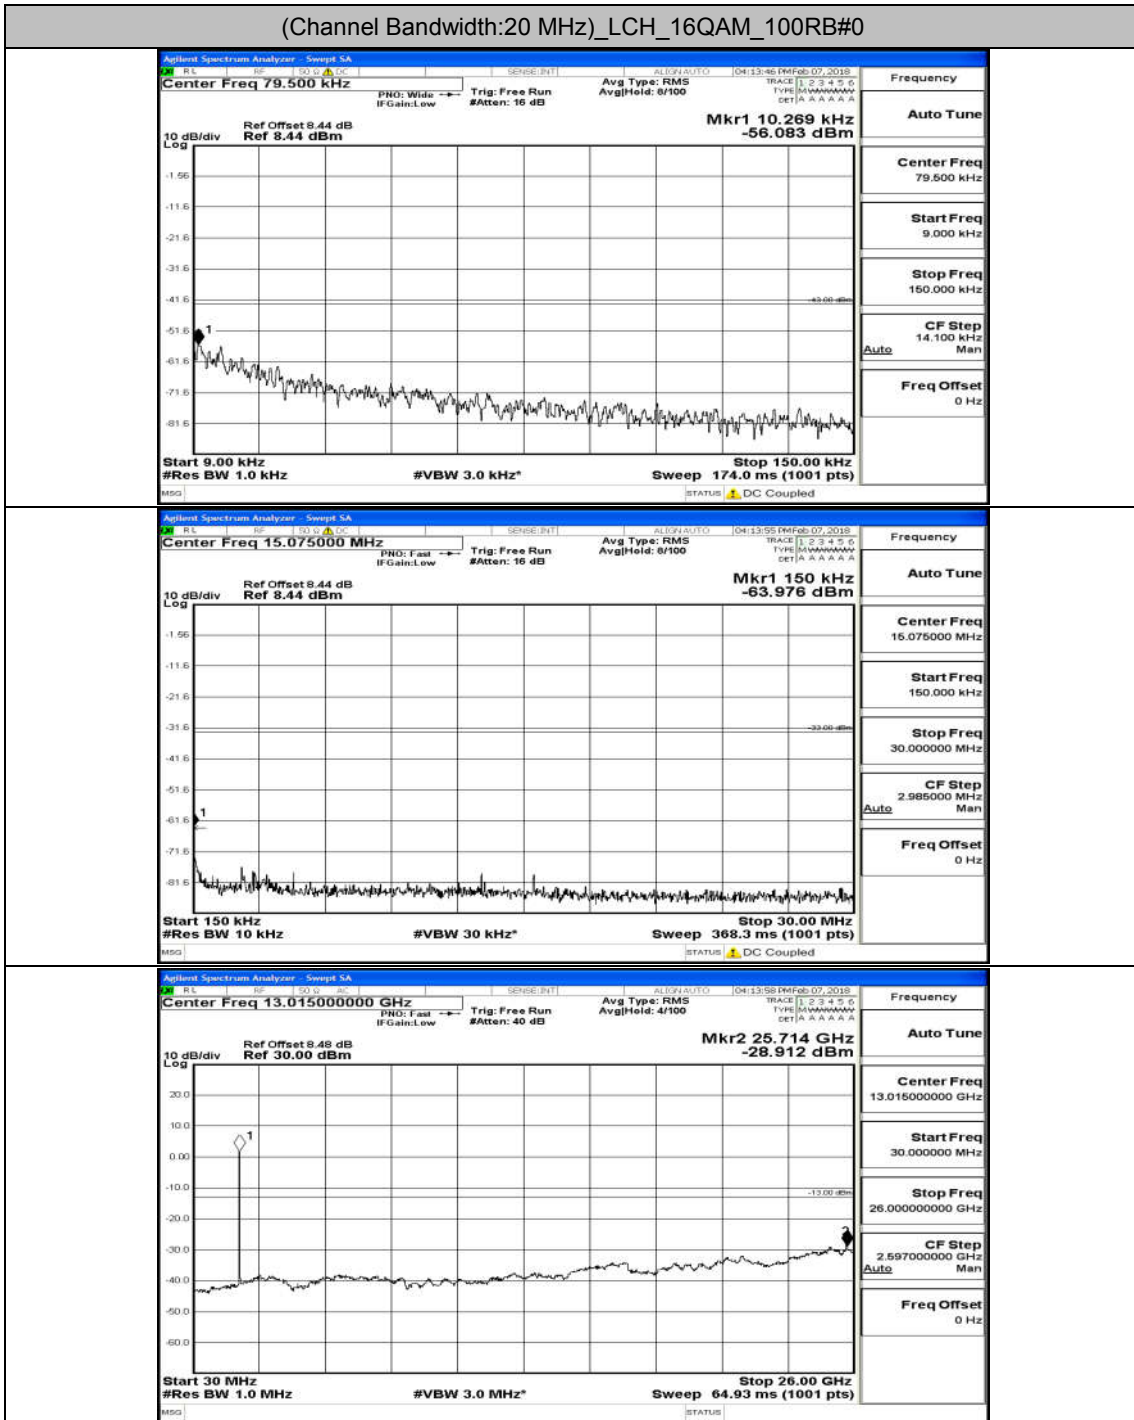

Appendix A.5: Conducted Spurious Emission

Test Graphs

Channel Bandwidth: 1.4 MHz

(Channel Bandwidth: 1.4 MHz)_MCH_QPSK_6RB#0

(Channel Bandwidth: 1.4 MHz)_HCH_QPSK_6RB#0

(Channel Bandwidth: 1.4 MHz)_LCH_16QAM_6RB#0

(Channel Bandwidth: 5 MHz)_LCH_16QAM_25RB#0

(Channel Bandwidth: 5 MHz)_MCH_16QAM_25RB#0

Channel Bandwidth: 10 MHz

Channel Bandwidth: 10 MHz_LCH_16QAM_50RB#0

Channel Bandwidth: 10 MHz_MCH_16QAM_50RB#0

Channel Bandwidth: 15 MHz

(Channel Bandwidth:15 MHz)_LCH_QPSK_75RB#0

(Channel Bandwidth:15 MHz)_LCH_16QAM_75RB#0

(Channel Bandwidth:15 MHz)_HCH_16QAM_75RB#0

Channel Bandwidth: 20 MHz

(Channel Bandwidth:20 MHz)_MCH_16QAM_100RB#0