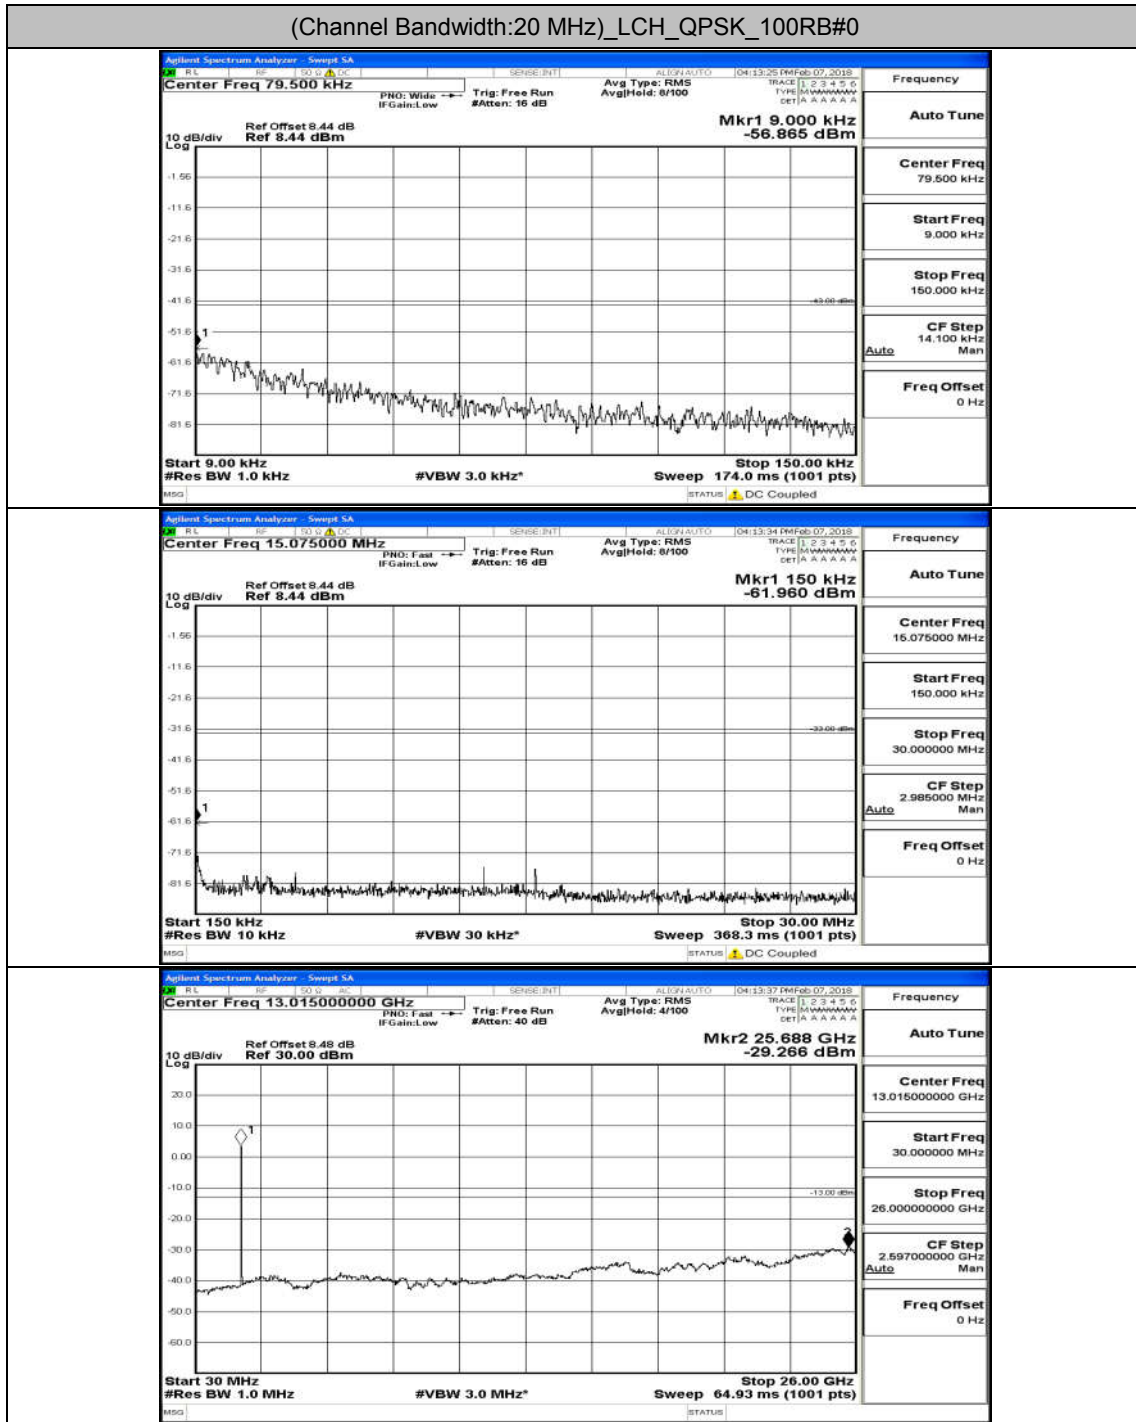

Appendix A.5: Conducted Spurious Emission

Test Graphs

Channel Bandwidth: 1.4 MHz

(Channel Bandwidth: 1.4 MHz)_MCH_QPSK_6RB#0

(Channel Bandwidth: 1.4 MHz)_HCH_QPSK_6RB#0

(Channel Bandwidth: 1.4 MHz)_LCH_16QAM_6RB#0

(Channel Bandwidth: 5 MHz)_LCH_16QAM_25RB#0

(Channel Bandwidth: 5 MHz)_MCH_16QAM_25RB#0

Channel Bandwidth: 10 MHz

Channel Bandwidth: 10 MHz_LCH_16QAM_50RB#0

Channel Bandwidth: 10 MHz_MCH_16QAM_50RB#0

Channel Bandwidth: 15 MHz

(Channel Bandwidth:15 MHz)_LCH_QPSK_75RB#0

(Channel Bandwidth:15 MHz)_LCH_16QAM_75RB#0

(Channel Bandwidth:15 MHz)_HCH_16QAM_75RB#0

Channel Bandwidth: 20 MHz

(Channel Bandwidth:20 MHz)_MCH_16QAM_100RB#0