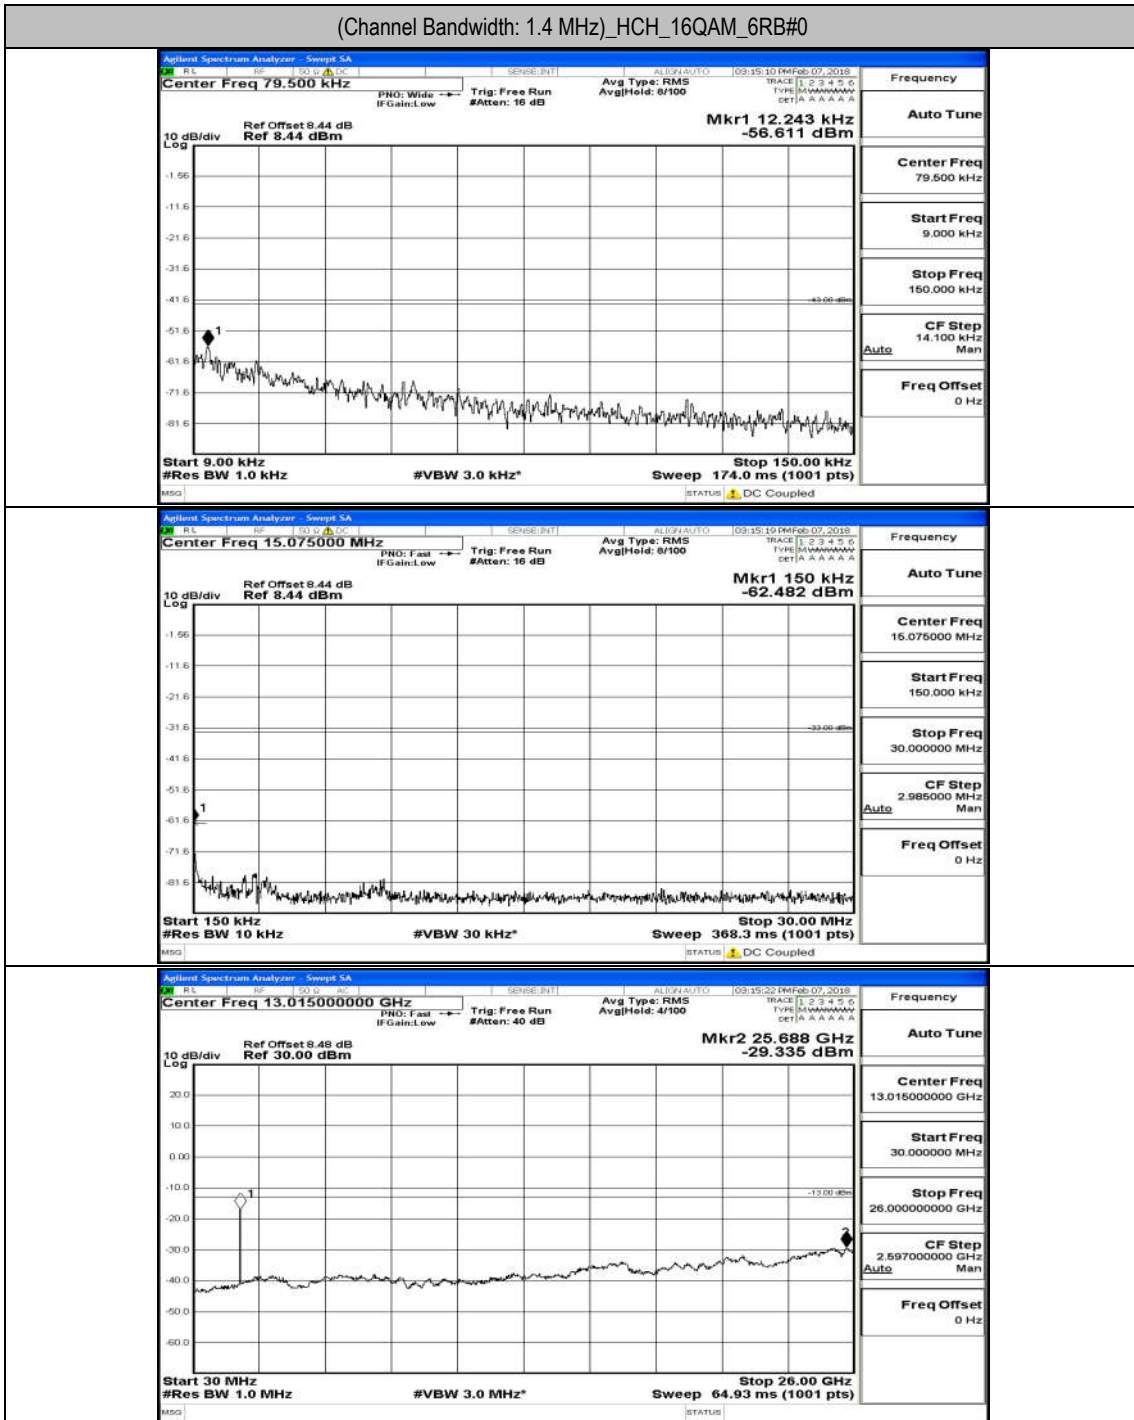

Appendix A.5: Conducted Spurious Emission

Test Graphs

Channel Bandwidth: 1.4 MHz

(Channel Bandwidth: 1.4 MHz)_MCH_QPSK_6RB#0

(Channel Bandwidth: 1.4 MHz)_HCH_QPSK_6RB#0

(Channel Bandwidth: 1.4 MHz)_LCH_16QAM_6RB#0

(Channel Bandwidth: 1.4 MHz)_MCH_16QAM_6RB#0

(Channel Bandwidth: 1.4 MHz)_HCH_16QAM_6RB#0

Channel Bandwidth: 3 MHz

(Channel Bandwidth: 3 MHz)_HCH_QPSK_15RB#0

(Channel Bandwidth: 3 MHz)_MCH_16QAM_15RB#0

Channel Bandwidth: 5 MHz

(Channel Bandwidth: 5 MHz)_LCH_16QAM_25RB#0

(Channel Bandwidth: 5 MHz)_MCH_16QAM_25RB#0

Channel Bandwidth: 10 MHz

Channel Bandwidth: 10 MHz_LCH_16QAM_50RB#0

Channel Bandwidth: 10 MHz_MCH_16QAM_50RB#0

Channel Bandwidth: 15 MHz