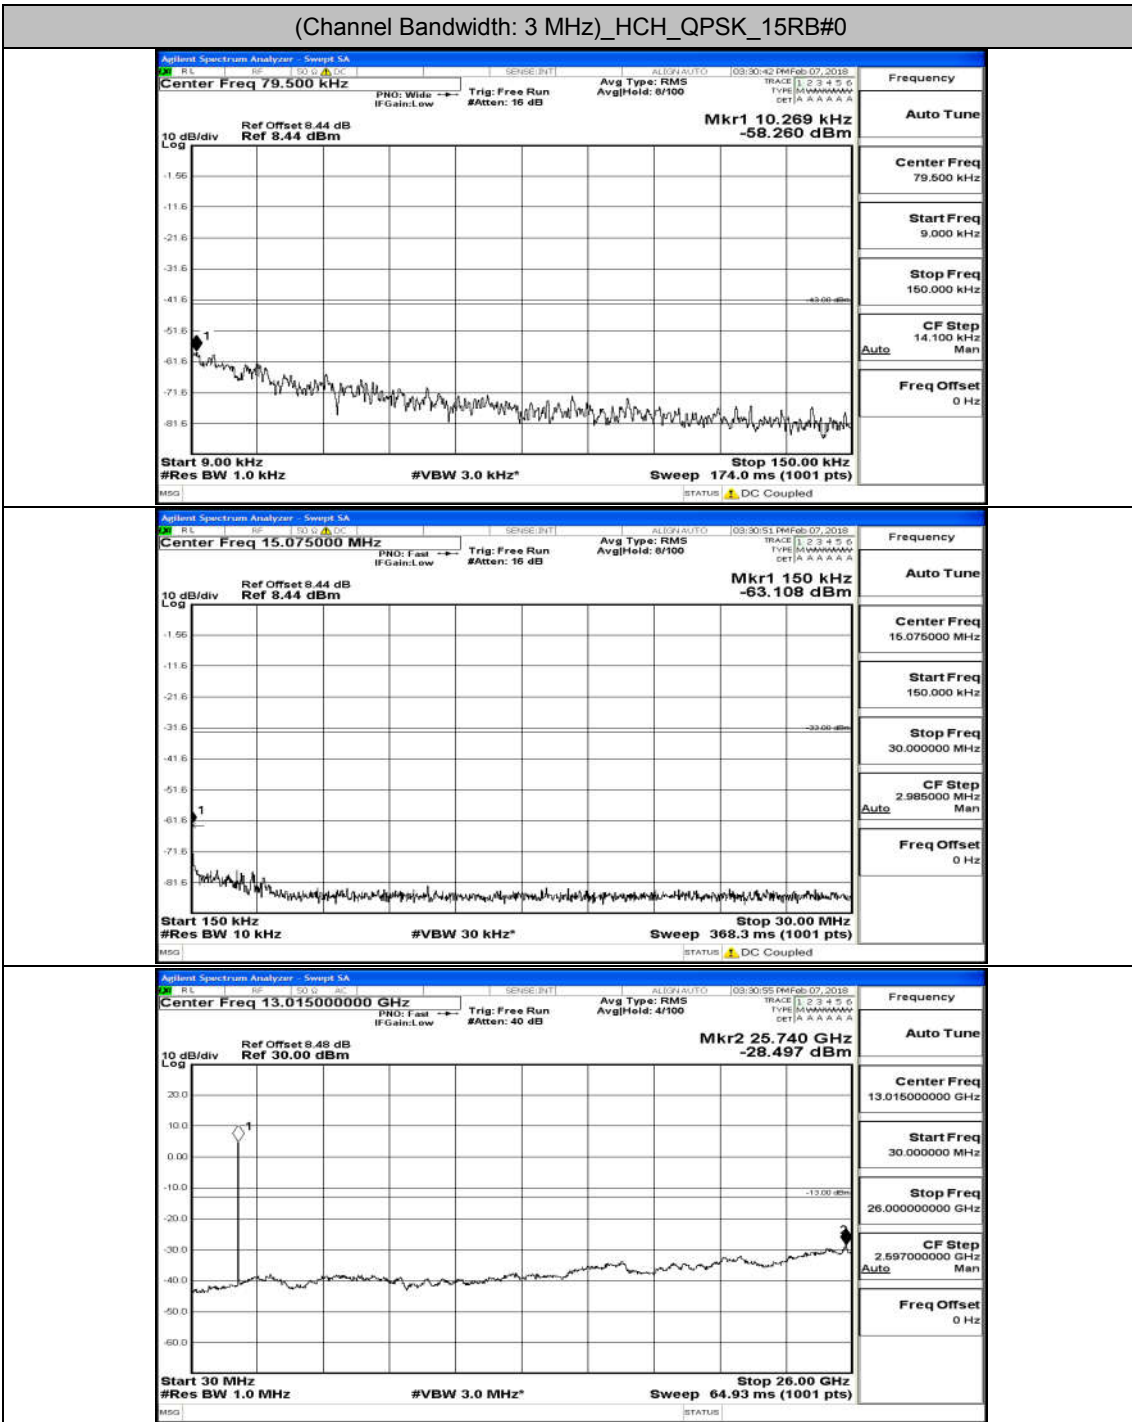

Appendix A.5: Conducted Spurious Emission

Test Graphs

Channel Bandwidth: 1.4 MHz

(Channel Bandwidth: 1.4 MHz)_MCH_QPSK_6RB#0

(Channel Bandwidth: 1.4 MHz)_HCH_QPSK_6RB#0

(Channel Bandwidth: 1.4 MHz)_LCH_16QAM_6RB#0

(Channel Bandwidth: 1.4 MHz)_MCH_16QAM_6RB#0

(Channel Bandwidth: 1.4 MHz)_HCH_16QAM_6RB#0

Channel Bandwidth: 3 MHz

(Channel Bandwidth: 3 MHz)_HCH_QPSK_15RB#0

(Channel Bandwidth: 3 MHz)_MCH_16QAM_15RB#0

Channel Bandwidth: 5 MHz

(Channel Bandwidth: 5 MHz)_LCH_16QAM_25RB#0

(Channel Bandwidth: 5 MHz)_MCH_16QAM_25RB#0

Channel Bandwidth: 10 MHz

Channel Bandwidth: 10 MHz_LCH_16QAM_50RB#0

Channel Bandwidth: 10 MHz_MCH_16QAM_50RB#0

Channel Bandwidth: 15 MHz