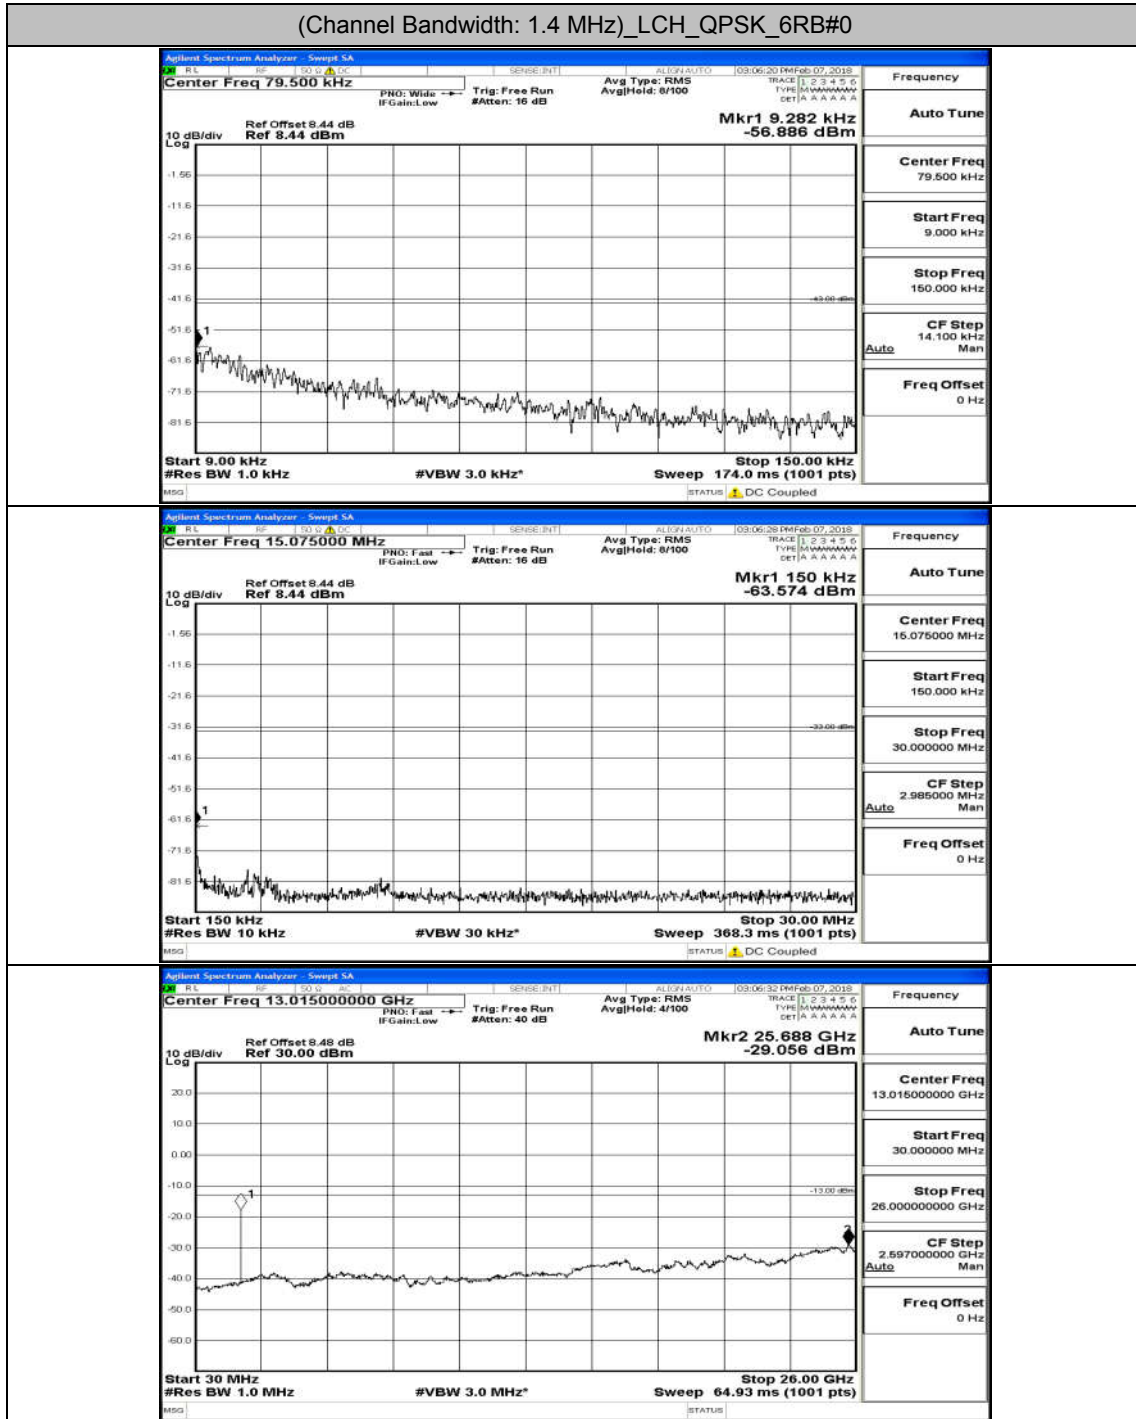

Appendix A.5: Conducted Spurious Emission

Test Graphs

Channel Bandwidth: 1.4 MHz

(Channel Bandwidth: 1.4 MHz)_MCH_QPSK_6RB#0

(Channel Bandwidth: 1.4 MHz)_HCH_QPSK_6RB#0

(Channel Bandwidth: 1.4 MHz)_LCH_16QAM_6RB#0

(Channel Bandwidth: 1.4 MHz)_MCH_16QAM_6RB#0

(Channel Bandwidth: 1.4 MHz)_HCH_16QAM_6RB#0

Channel Bandwidth: 3 MHz

(Channel Bandwidth: 3 MHz)_HCH_QPSK_15RB#0

(Channel Bandwidth: 3 MHz)_MCH_16QAM_15RB#0

Channel Bandwidth: 5 MHz

(Channel Bandwidth: 5 MHz)_LCH_16QAM_25RB#0

(Channel Bandwidth: 5 MHz)_MCH_16QAM_25RB#0

Channel Bandwidth: 10 MHz

Channel Bandwidth: 10 MHz_LCH_16QAM_50RB#0

Channel Bandwidth: 10 MHz_MCH_16QAM_50RB#0

Channel Bandwidth: 15 MHz