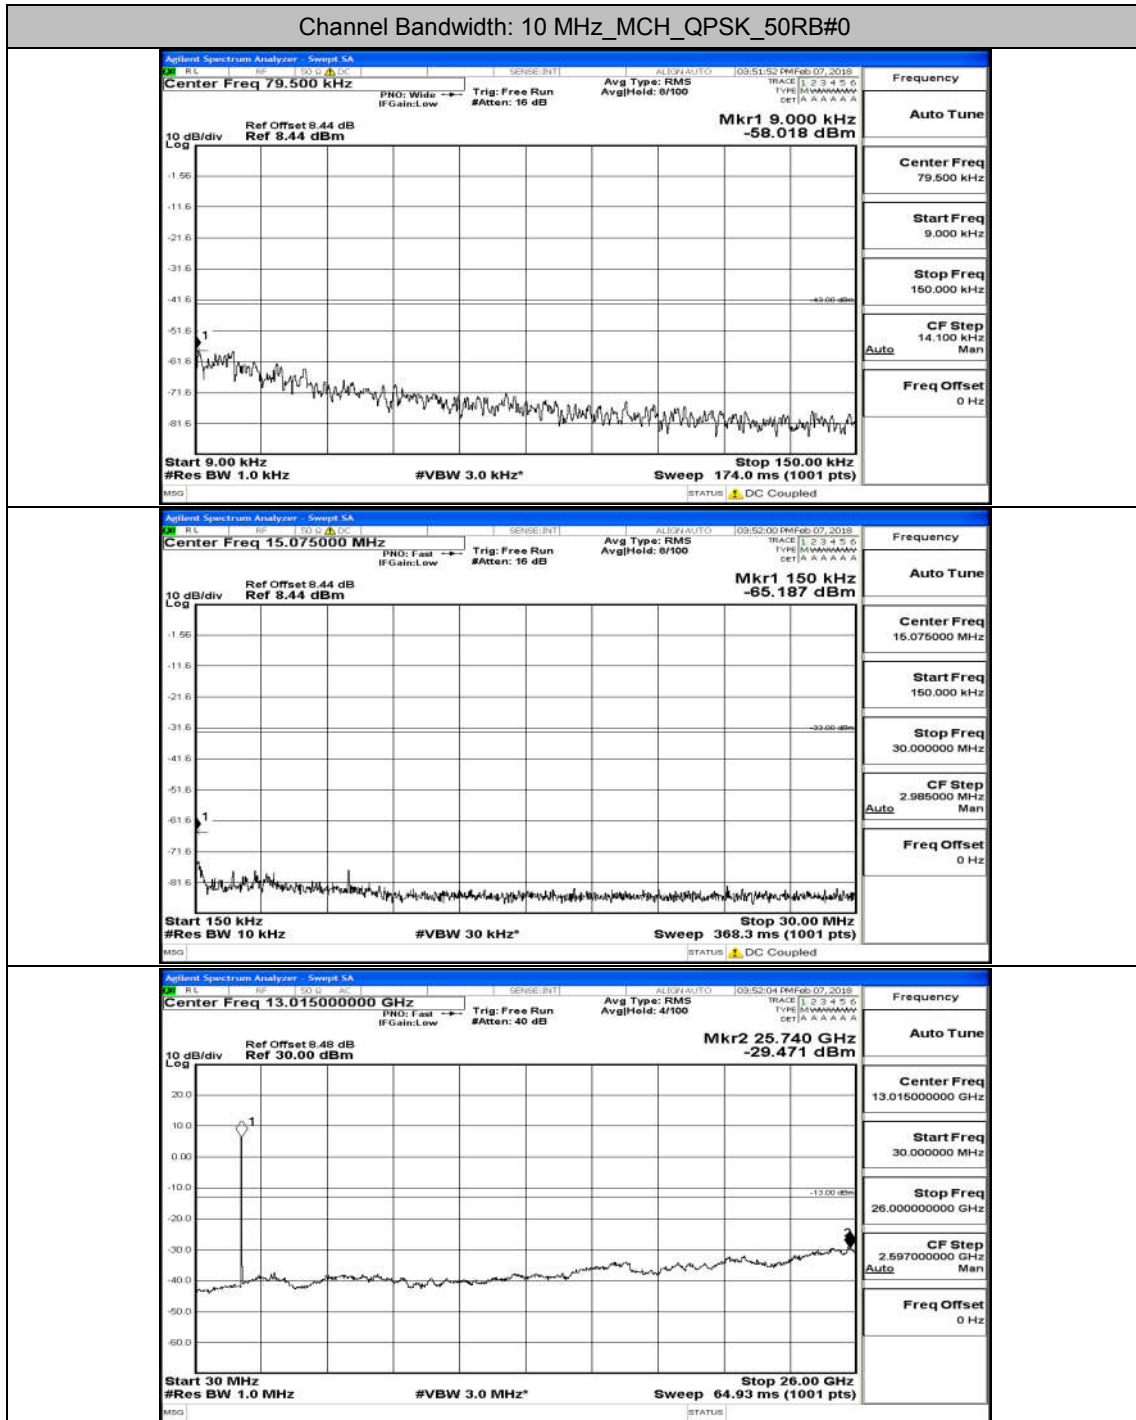

Appendix A.5: Conducted Spurious Emission

Test Graphs

Channel Bandwidth: 1.4 MHz

(Channel Bandwidth: 1.4 MHz)_MCH_QPSK_6RB#0

(Channel Bandwidth: 1.4 MHz)_HCH_QPSK_6RB#0

(Channel Bandwidth: 1.4 MHz)_LCH_16QAM_6RB#0

(Channel Bandwidth: 5 MHz)_LCH_16QAM_25RB#0

(Channel Bandwidth: 5 MHz)_MCH_16QAM_25RB#0

Channel Bandwidth: 10 MHz

Channel Bandwidth: 10 MHz_LCH_16QAM_50RB#0

Channel Bandwidth: 10 MHz_MCH_16QAM_50RB#0

Channel Bandwidth: 15 MHz

(Channel Bandwidth:15 MHz)_LCH_QPSK_75RB#0

(Channel Bandwidth:15 MHz)_LCH_16QAM_75RB#0

(Channel Bandwidth:15 MHz)_HCH_16QAM_75RB#0

Channel Bandwidth: 20 MHz

(Channel Bandwidth:20 MHz)_MCH_16QAM_100RB#0