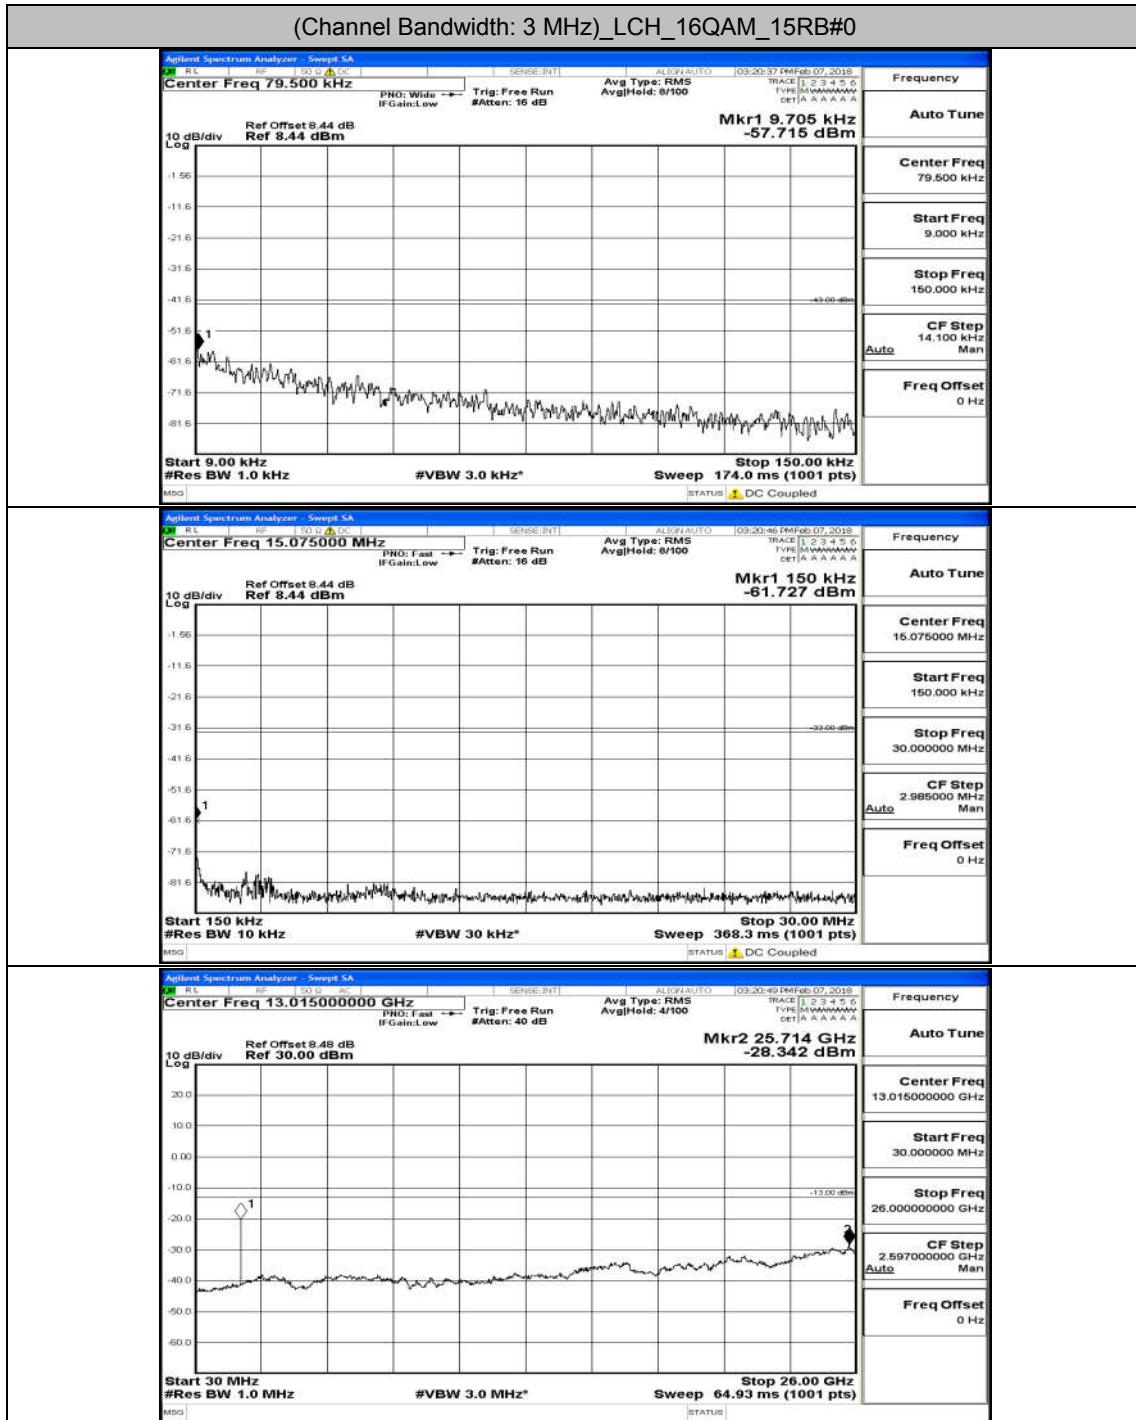

Appendix A.5: Conducted Spurious Emission

Test Graphs

Channel Bandwidth: 1.4 MHz

(Channel Bandwidth: 1.4 MHz)_MCH_QPSK_6RB#0

(Channel Bandwidth: 1.4 MHz)_HCH_QPSK_6RB#0

(Channel Bandwidth: 1.4 MHz)_LCH_16QAM_6RB#0

(Channel Bandwidth: 1.4 MHz)_MCH_16QAM_6RB#0

(Channel Bandwidth: 1.4 MHz)_HCH_16QAM_6RB#0

Channel Bandwidth: 3 MHz

(Channel Bandwidth: 3 MHz)_HCH_QPSK_15RB#0

(Channel Bandwidth: 3 MHz)_MCH_16QAM_15RB#0

Channel Bandwidth: 5 MHz

(Channel Bandwidth: 5 MHz)_LCH_16QAM_25RB#0

(Channel Bandwidth: 5 MHz)_MCH_16QAM_25RB#0

Channel Bandwidth: 10 MHz

Channel Bandwidth: 10 MHz_LCH_16QAM_50RB#0

Channel Bandwidth: 10 MHz_MCH_16QAM_50RB#0

Channel Bandwidth: 15 MHz