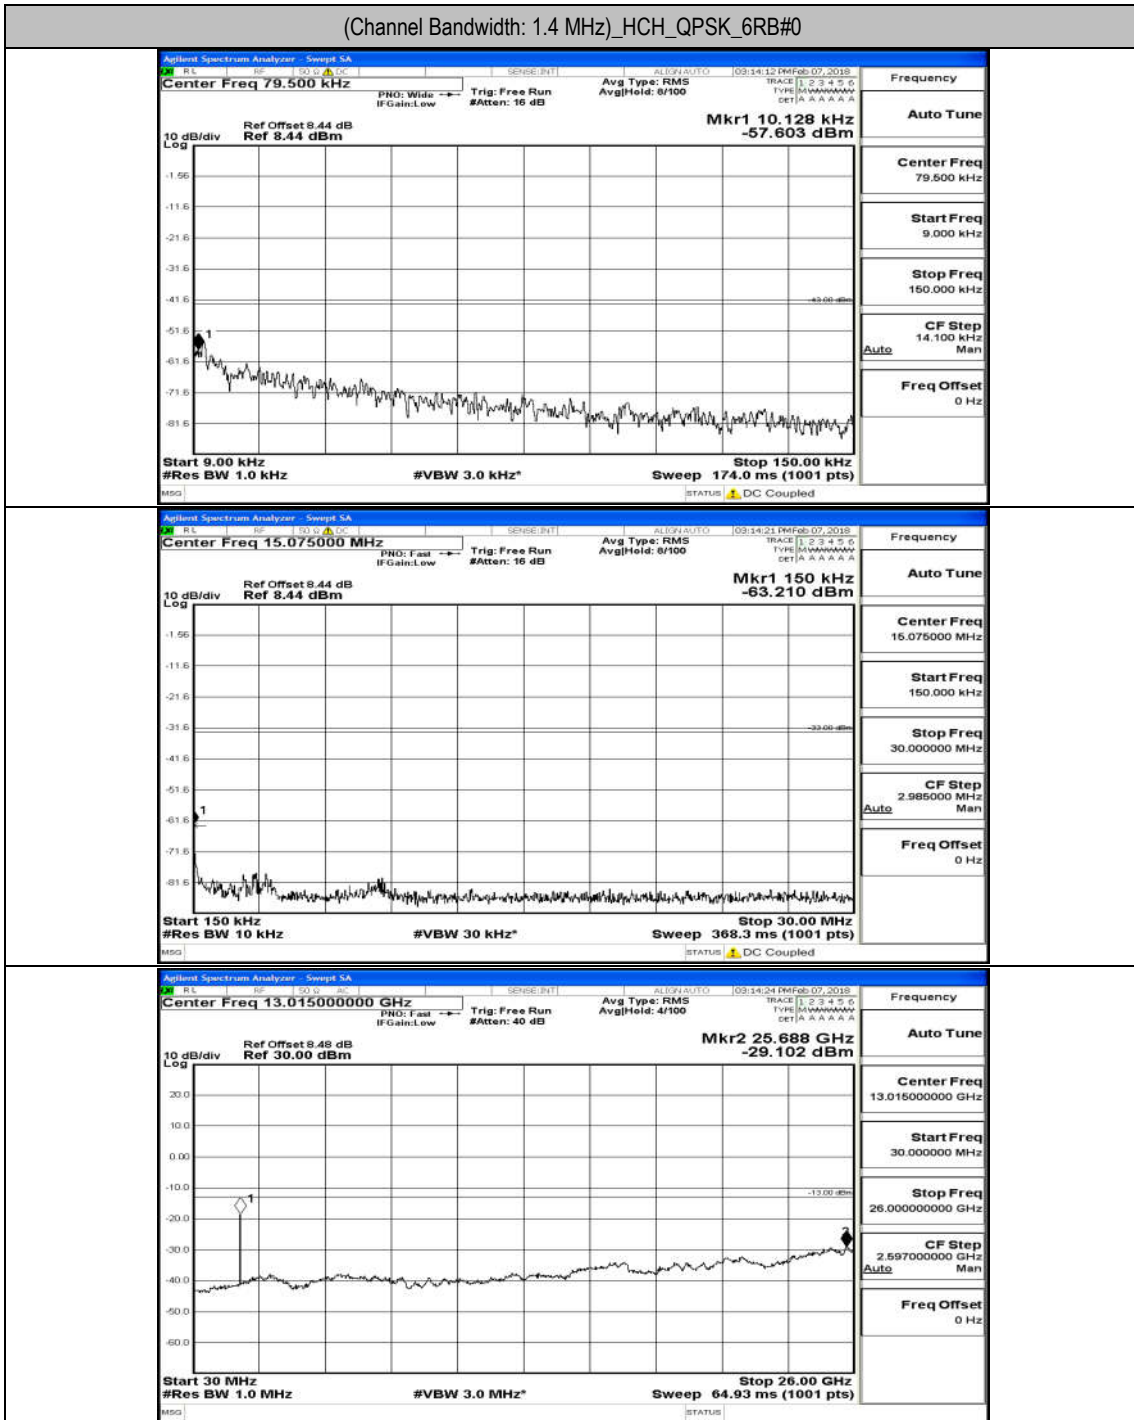

Appendix A.5: Conducted Spurious Emission

Test Graphs

Channel Bandwidth: 1.4 MHz

(Channel Bandwidth: 1.4 MHz)_MCH_QPSK_6RB#0

(Channel Bandwidth: 1.4 MHz)_HCH_QPSK_6RB#0

(Channel Bandwidth: 1.4 MHz)_LCH_16QAM_6RB#0

(Channel Bandwidth: 1.4 MHz)_MCH_16QAM_6RB#0

(Channel Bandwidth: 1.4 MHz)_HCH_16QAM_6RB#0

Channel Bandwidth: 3 MHz

(Channel Bandwidth: 3 MHz)_HCH_QPSK_15RB#0

(Channel Bandwidth: 3 MHz)_MCH_16QAM_15RB#0

Channel Bandwidth: 5 MHz

(Channel Bandwidth: 5 MHz)_LCH_16QAM_25RB#0

(Channel Bandwidth: 5 MHz)_MCH_16QAM_25RB#0

Channel Bandwidth: 10 MHz

Channel Bandwidth: 10 MHz_LCH_16QAM_50RB#0

Channel Bandwidth: 10 MHz_MCH_16QAM_50RB#0

Channel Bandwidth: 15 MHz