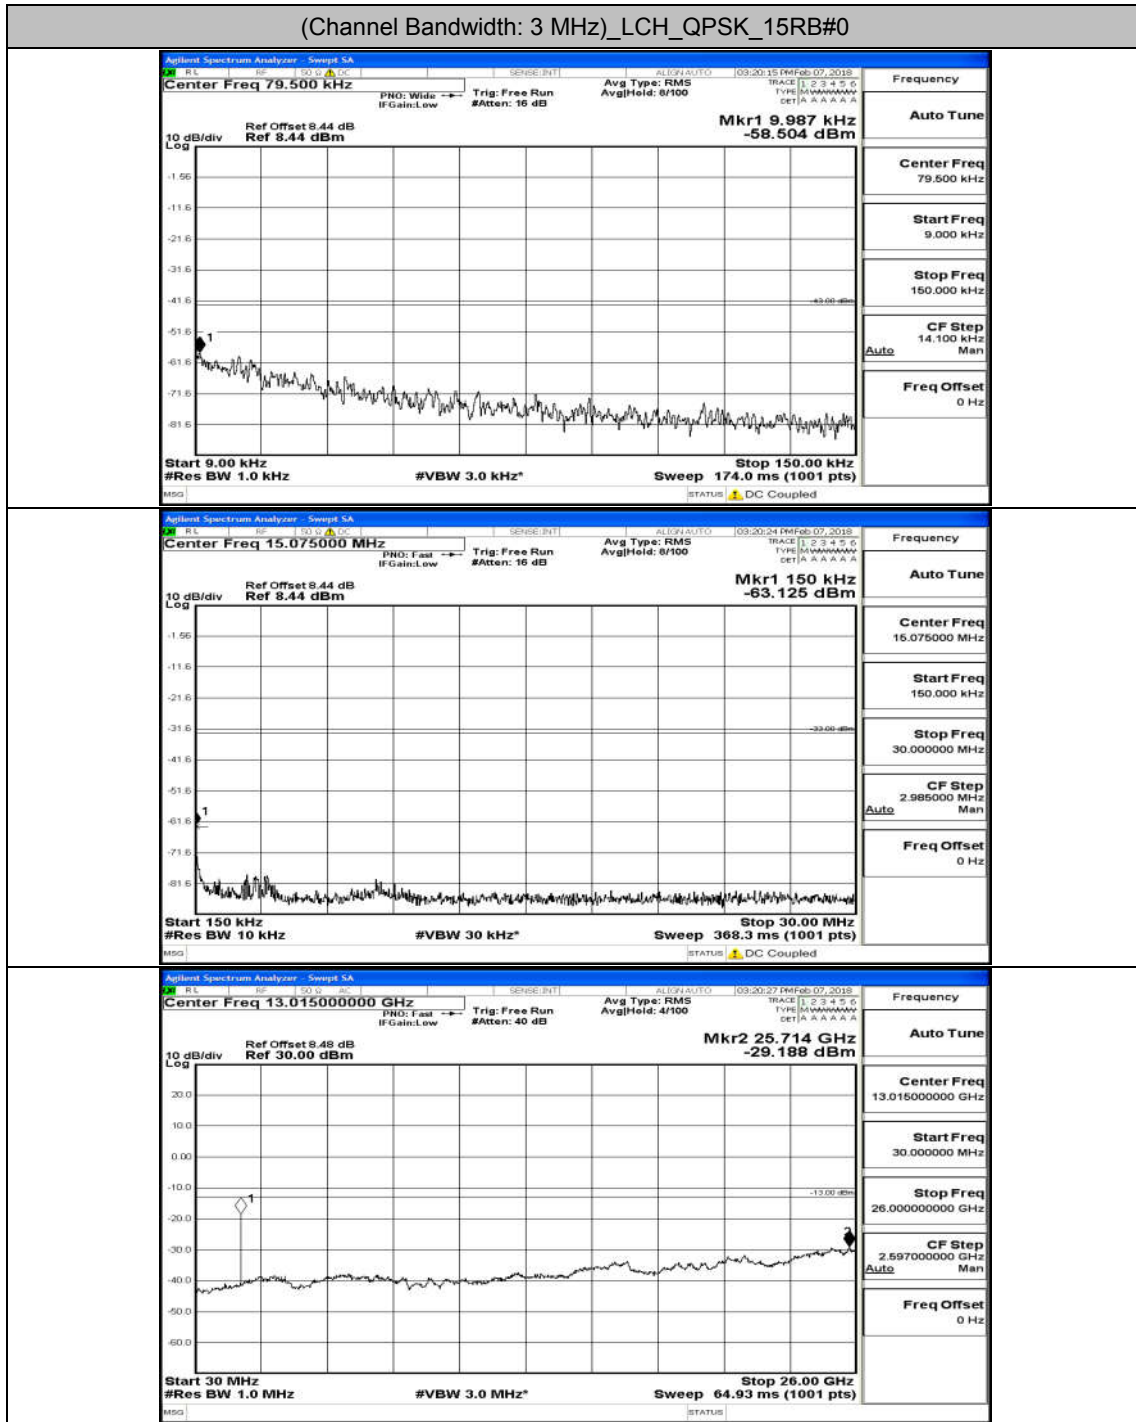

Appendix A.5: Conducted Spurious Emission

Test Graphs

Channel Bandwidth: 1.4 MHz

(Channel Bandwidth: 1.4 MHz)_MCH_QPSK_6RB#0

(Channel Bandwidth: 1.4 MHz)_HCH_QPSK_6RB#0

(Channel Bandwidth: 1.4 MHz)_LCH_16QAM_6RB#0

(Channel Bandwidth: 1.4 MHz)_MCH_16QAM_6RB#0

(Channel Bandwidth: 1.4 MHz)_HCH_16QAM_6RB#0

Channel Bandwidth: 3 MHz

(Channel Bandwidth: 3 MHz)_HCH_QPSK_15RB#0

(Channel Bandwidth: 3 MHz)_MCH_16QAM_15RB#0

Channel Bandwidth: 5 MHz

(Channel Bandwidth: 5 MHz)_LCH_16QAM_25RB#0

(Channel Bandwidth: 5 MHz)_MCH_16QAM_25RB#0

Channel Bandwidth: 10 MHz

Channel Bandwidth: 10 MHz_LCH_16QAM_50RB#0

Channel Bandwidth: 10 MHz_MCH_16QAM_50RB#0

Channel Bandwidth: 15 MHz