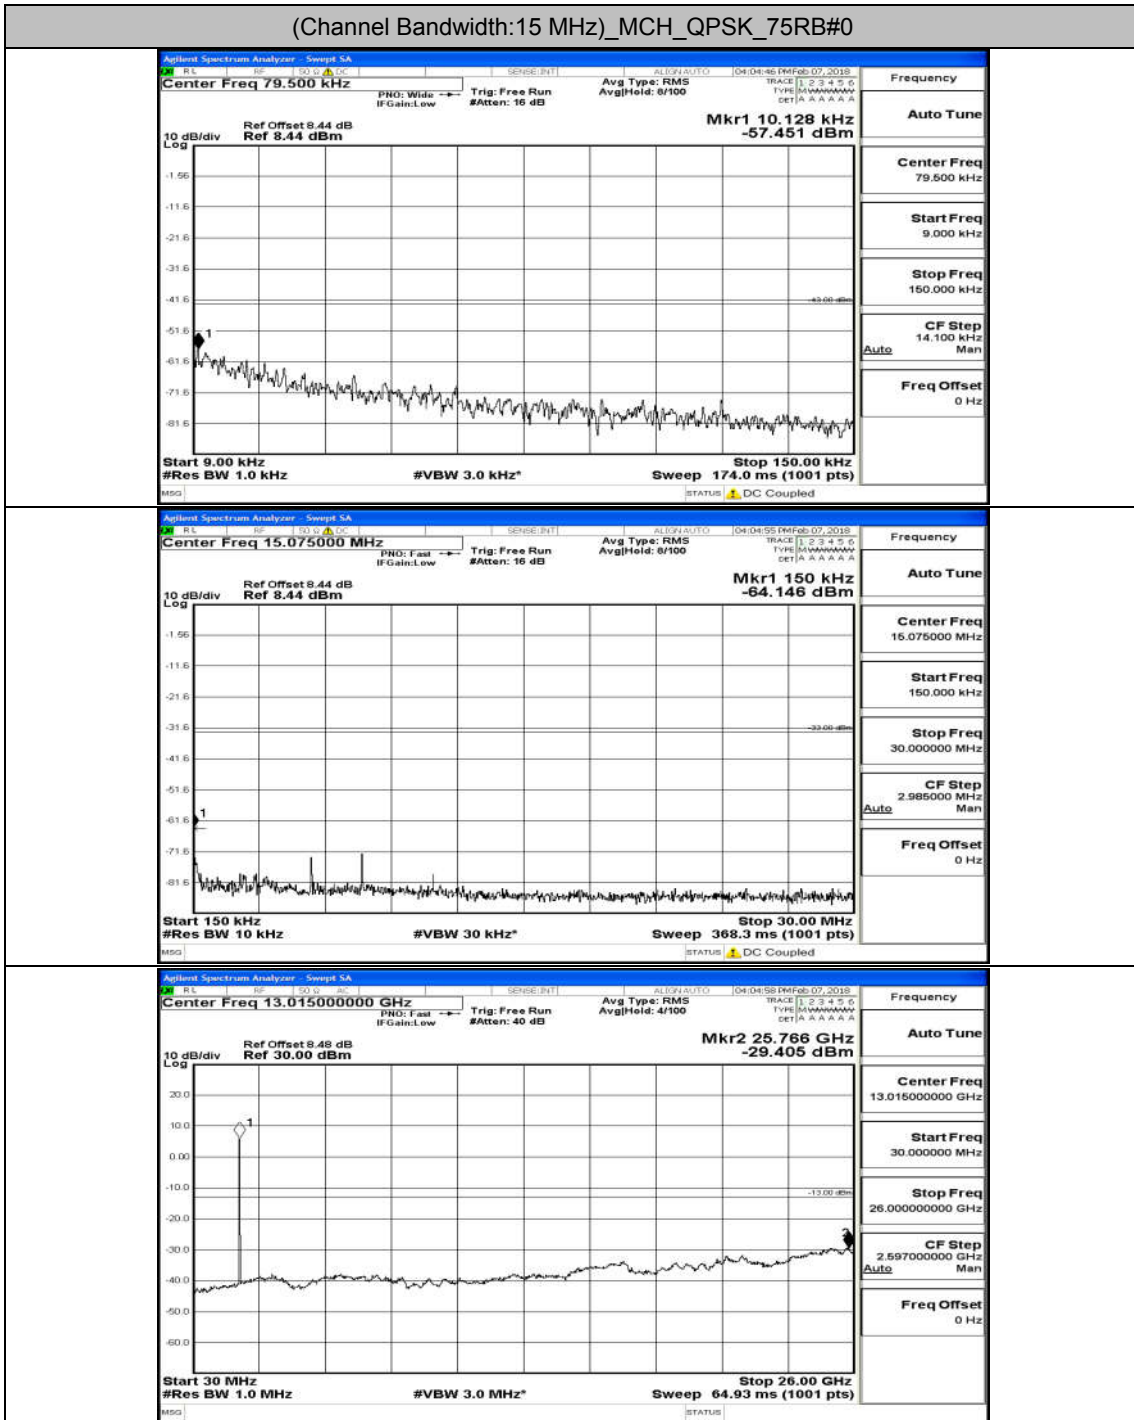

Appendix A.5: Conducted Spurious Emission

Test Graphs

Channel Bandwidth: 1.4 MHz

(Channel Bandwidth: 1.4 MHz)_MCH_QPSK_6RB#0

(Channel Bandwidth: 1.4 MHz)_HCH_QPSK_6RB#0

(Channel Bandwidth: 1.4 MHz)_LCH_16QAM_6RB#0

(Channel Bandwidth: 5 MHz)_LCH_16QAM_25RB#0

(Channel Bandwidth: 5 MHz)_MCH_16QAM_25RB#0

Channel Bandwidth: 10 MHz

Channel Bandwidth: 10 MHz_LCH_16QAM_50RB#0

Channel Bandwidth: 10 MHz_MCH_16QAM_50RB#0

Channel Bandwidth: 15 MHz

(Channel Bandwidth:15 MHz)_LCH_QPSK_75RB#0

(Channel Bandwidth:15 MHz)_LCH_16QAM_75RB#0

(Channel Bandwidth:15 MHz)_HCH_16QAM_75RB#0

Channel Bandwidth: 20 MHz

(Channel Bandwidth:20 MHz)_MCH_16QAM_100RB#0