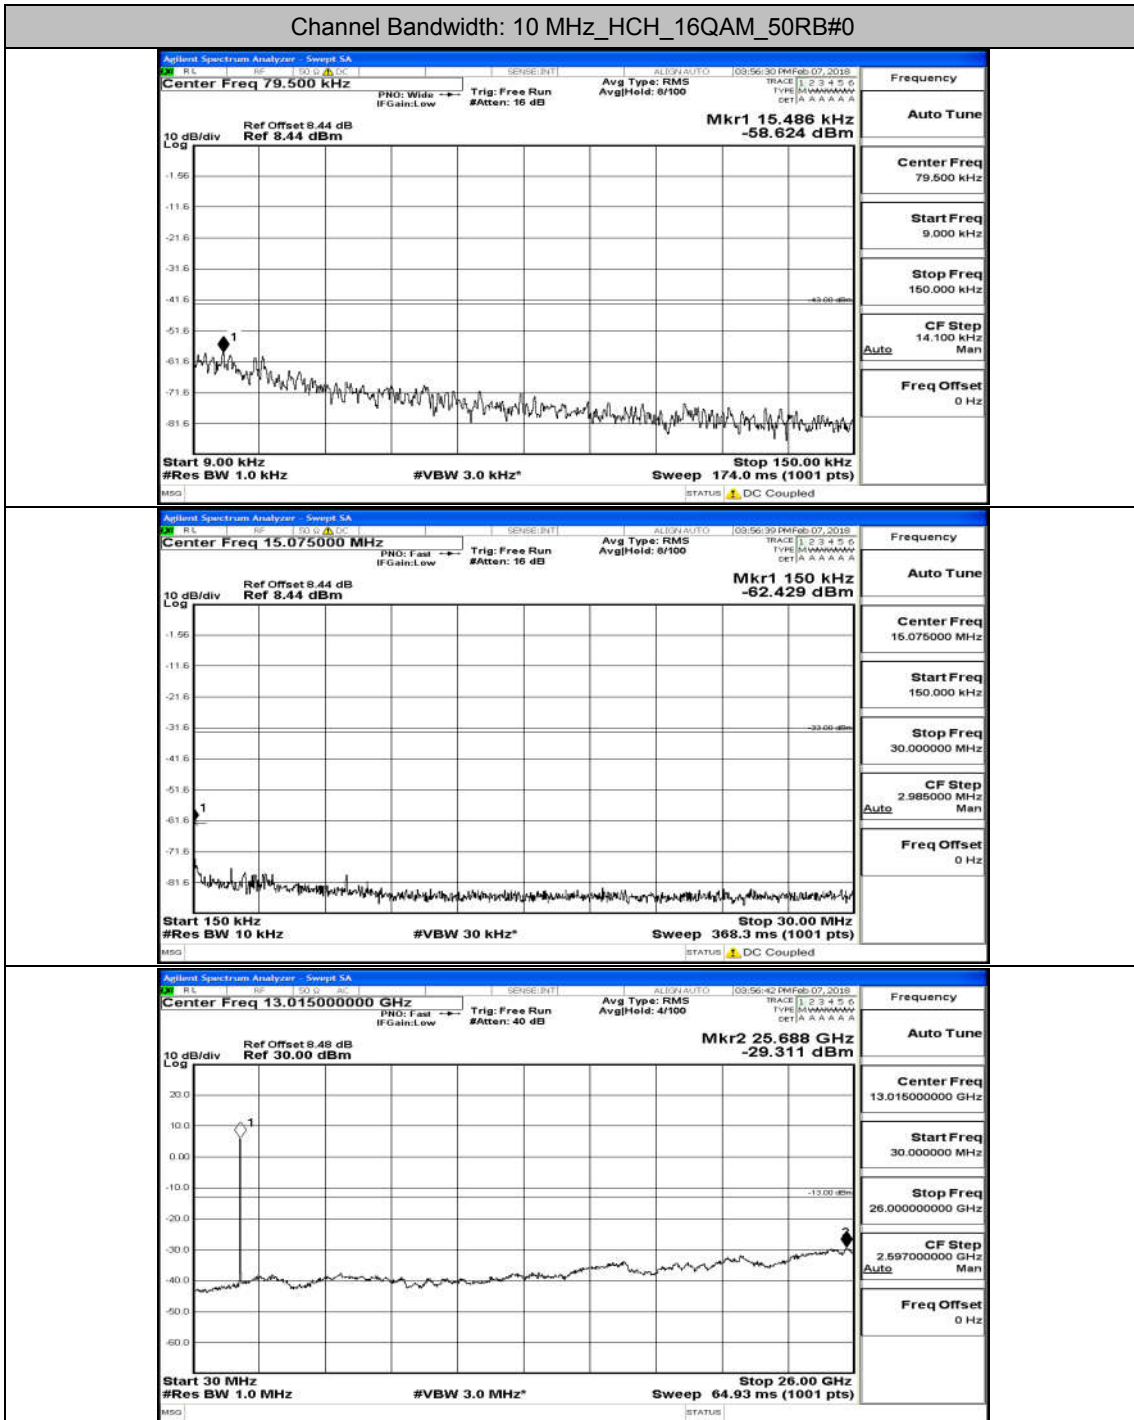

Appendix A.5: Conducted Spurious Emission

Test Graphs

Channel Bandwidth: 1.4 MHz

(Channel Bandwidth: 1.4 MHz)_MCH_QPSK_6RB#0

(Channel Bandwidth: 1.4 MHz)_HCH_QPSK_6RB#0

(Channel Bandwidth: 1.4 MHz)_LCH_16QAM_6RB#0

(Channel Bandwidth: 5 MHz)_LCH_16QAM_25RB#0

(Channel Bandwidth: 5 MHz)_MCH_16QAM_25RB#0

Channel Bandwidth: 10 MHz

Channel Bandwidth: 10 MHz_LCH_16QAM_50RB#0

Channel Bandwidth: 10 MHz_MCH_16QAM_50RB#0

Channel Bandwidth: 15 MHz

(Channel Bandwidth:15 MHz)_LCH_QPSK_75RB#0

(Channel Bandwidth:15 MHz)_LCH_16QAM_75RB#0

(Channel Bandwidth:15 MHz)_HCH_16QAM_75RB#0

Channel Bandwidth: 20 MHz

(Channel Bandwidth:20 MHz)_MCH_16QAM_100RB#0