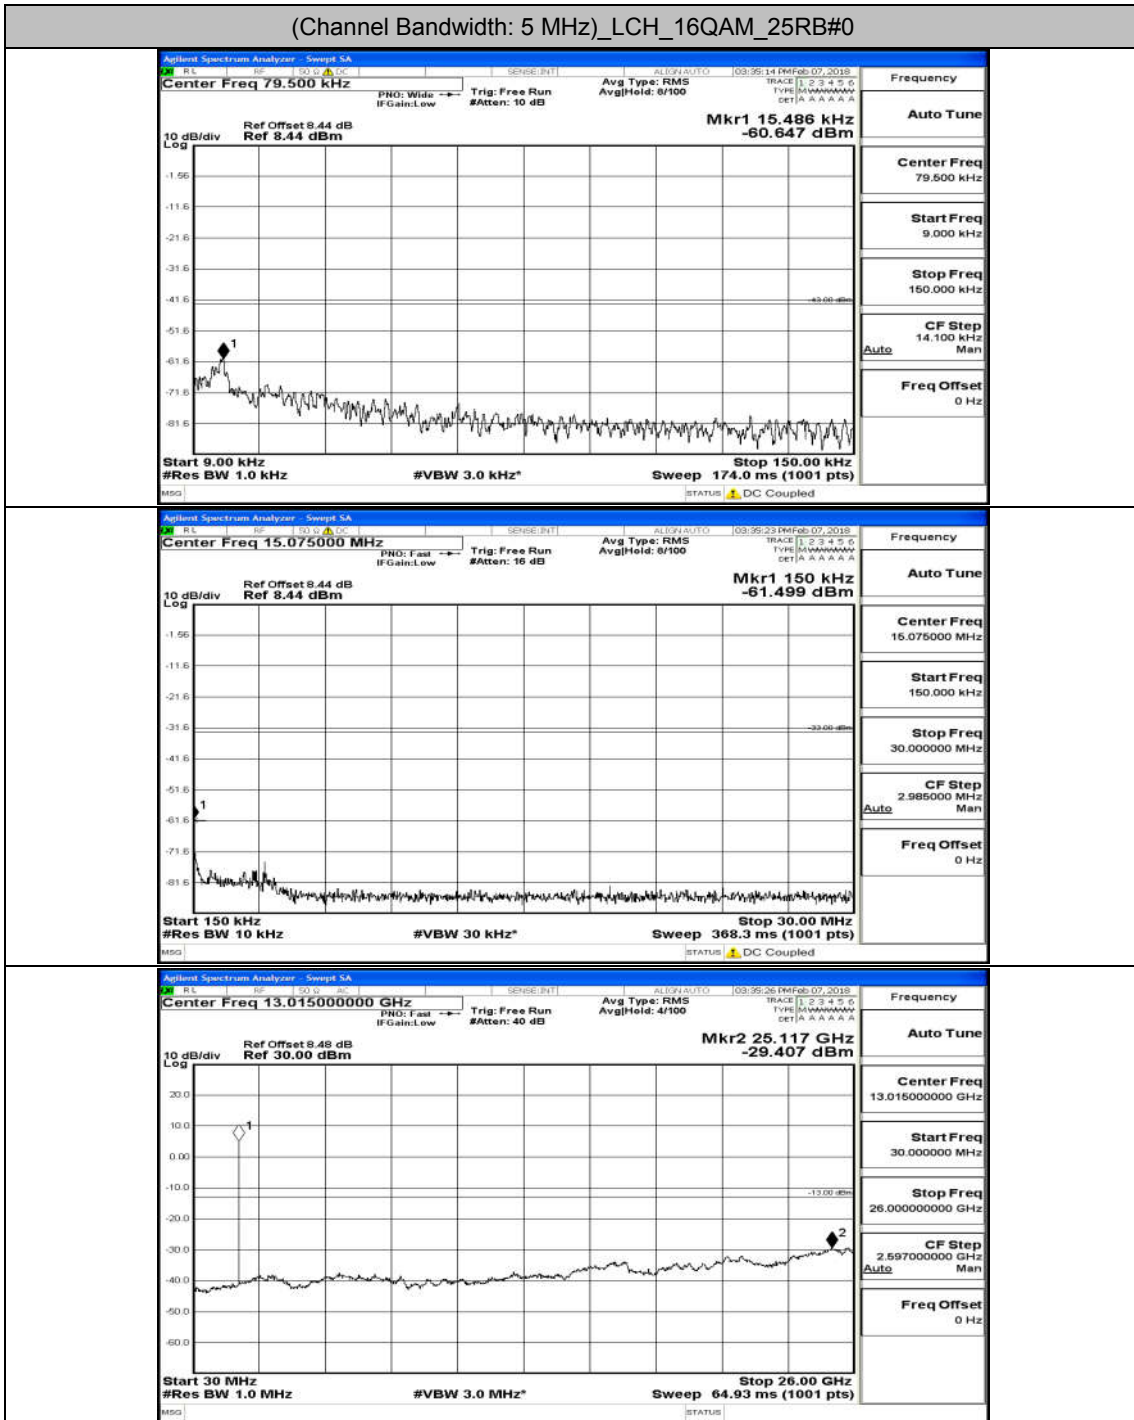

Appendix A.5: Conducted Spurious Emission

Test Graphs

Channel Bandwidth: 1.4 MHz

(Channel Bandwidth: 1.4 MHz)_MCH_QPSK_6RB#0

(Channel Bandwidth: 1.4 MHz)_HCH_QPSK_6RB#0

(Channel Bandwidth: 1.4 MHz)_LCH_16QAM_6RB#0

(Channel Bandwidth: 1.4 MHz)_MCH_16QAM_6RB#0

(Channel Bandwidth: 1.4 MHz)_HCH_16QAM_6RB#0

Channel Bandwidth: 3 MHz

(Channel Bandwidth: 3 MHz)_HCH_QPSK_15RB#0

(Channel Bandwidth: 3 MHz)_MCH_16QAM_15RB#0

Channel Bandwidth: 5 MHz

(Channel Bandwidth: 5 MHz)_LCH_16QAM_25RB#0

(Channel Bandwidth: 5 MHz)_MCH_16QAM_25RB#0

Channel Bandwidth: 10 MHz

Channel Bandwidth: 10 MHz_LCH_16QAM_50RB#0

Channel Bandwidth: 10 MHz_MCH_16QAM_50RB#0

Channel Bandwidth: 15 MHz