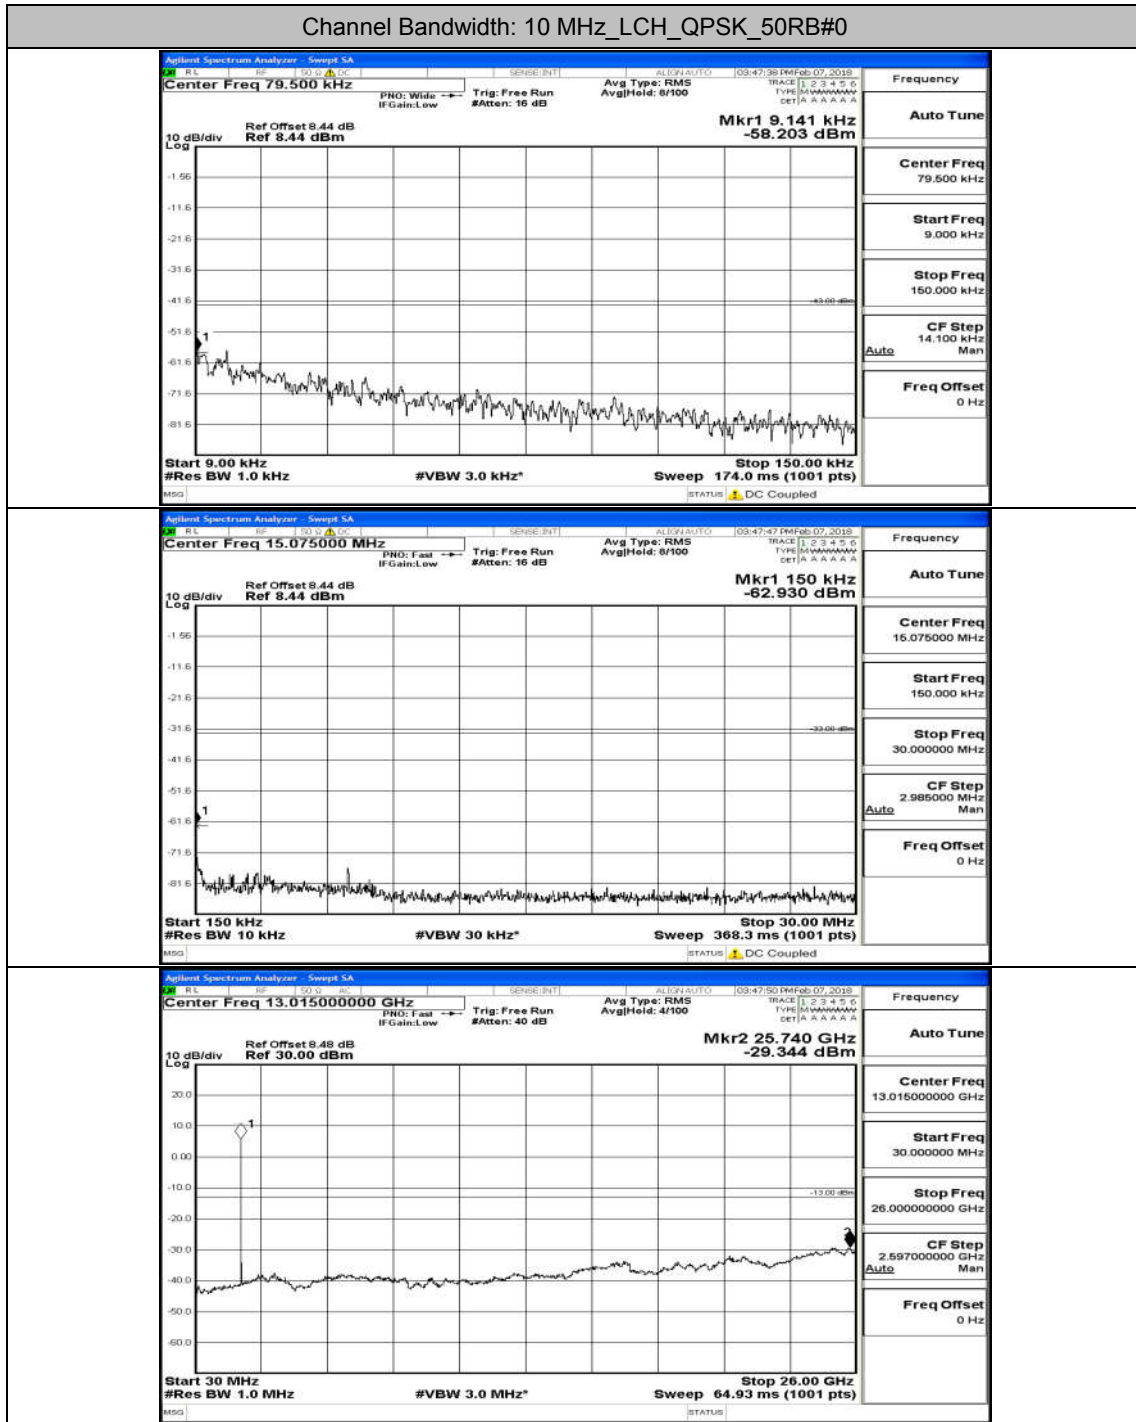

Appendix A.5: Conducted Spurious Emission

Test Graphs

Channel Bandwidth: 1.4 MHz

(Channel Bandwidth: 1.4 MHz)_MCH_QPSK_6RB#0

(Channel Bandwidth: 1.4 MHz)_HCH_QPSK_6RB#0

(Channel Bandwidth: 1.4 MHz)_LCH_16QAM_6RB#0

(Channel Bandwidth: 5 MHz)_LCH_16QAM_25RB#0

(Channel Bandwidth: 5 MHz)_MCH_16QAM_25RB#0

Channel Bandwidth: 10 MHz

Channel Bandwidth: 10 MHz_LCH_16QAM_50RB#0

Channel Bandwidth: 10 MHz_MCH_16QAM_50RB#0

Channel Bandwidth: 15 MHz