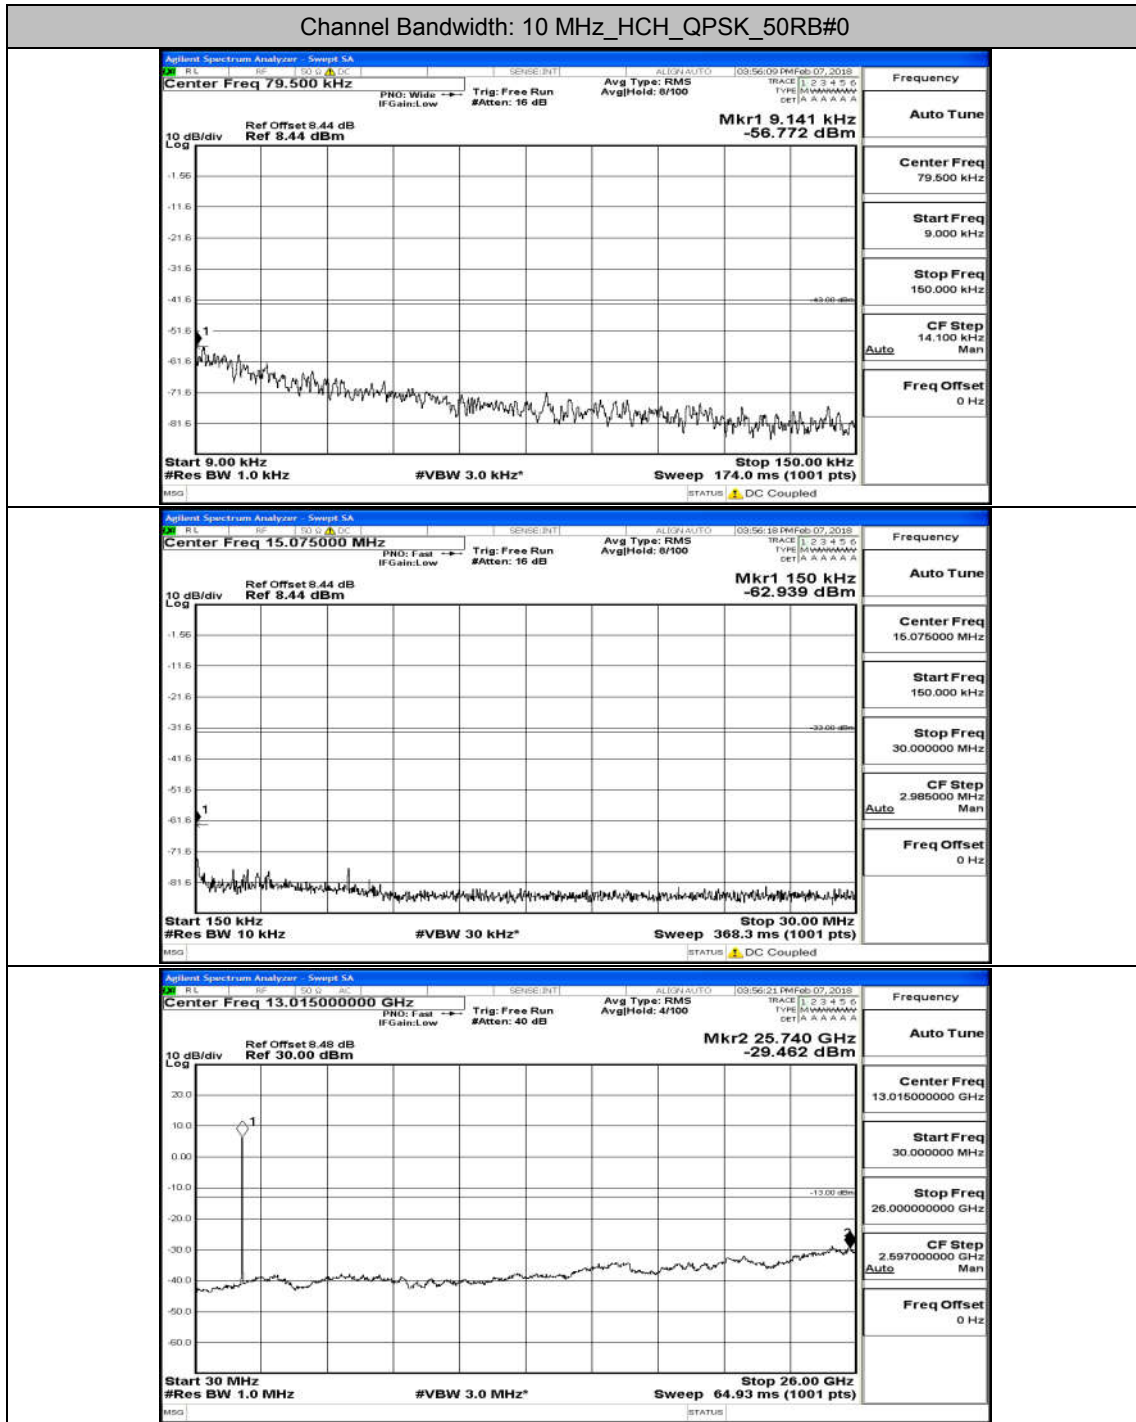

Appendix A.5: Conducted Spurious Emission

Test Graphs

Channel Bandwidth: 1.4 MHz

(Channel Bandwidth: 1.4 MHz)_MCH_QPSK_6RB#0

(Channel Bandwidth: 1.4 MHz)_HCH_QPSK_6RB#0

(Channel Bandwidth: 1.4 MHz)_LCH_16QAM_6RB#0

(Channel Bandwidth: 5 MHz)_LCH_16QAM_25RB#0

(Channel Bandwidth: 5 MHz)_MCH_16QAM_25RB#0

Channel Bandwidth: 10 MHz

Channel Bandwidth: 10 MHz_LCH_16QAM_50RB#0

Channel Bandwidth: 10 MHz_MCH_16QAM_50RB#0

Channel Bandwidth: 15 MHz

(Channel Bandwidth:15 MHz)_LCH_QPSK_75RB#0

(Channel Bandwidth:15 MHz)_LCH_16QAM_75RB#0

(Channel Bandwidth:15 MHz)_HCH_16QAM_75RB#0

Channel Bandwidth: 20 MHz

(Channel Bandwidth:20 MHz)_MCH_16QAM_100RB#0