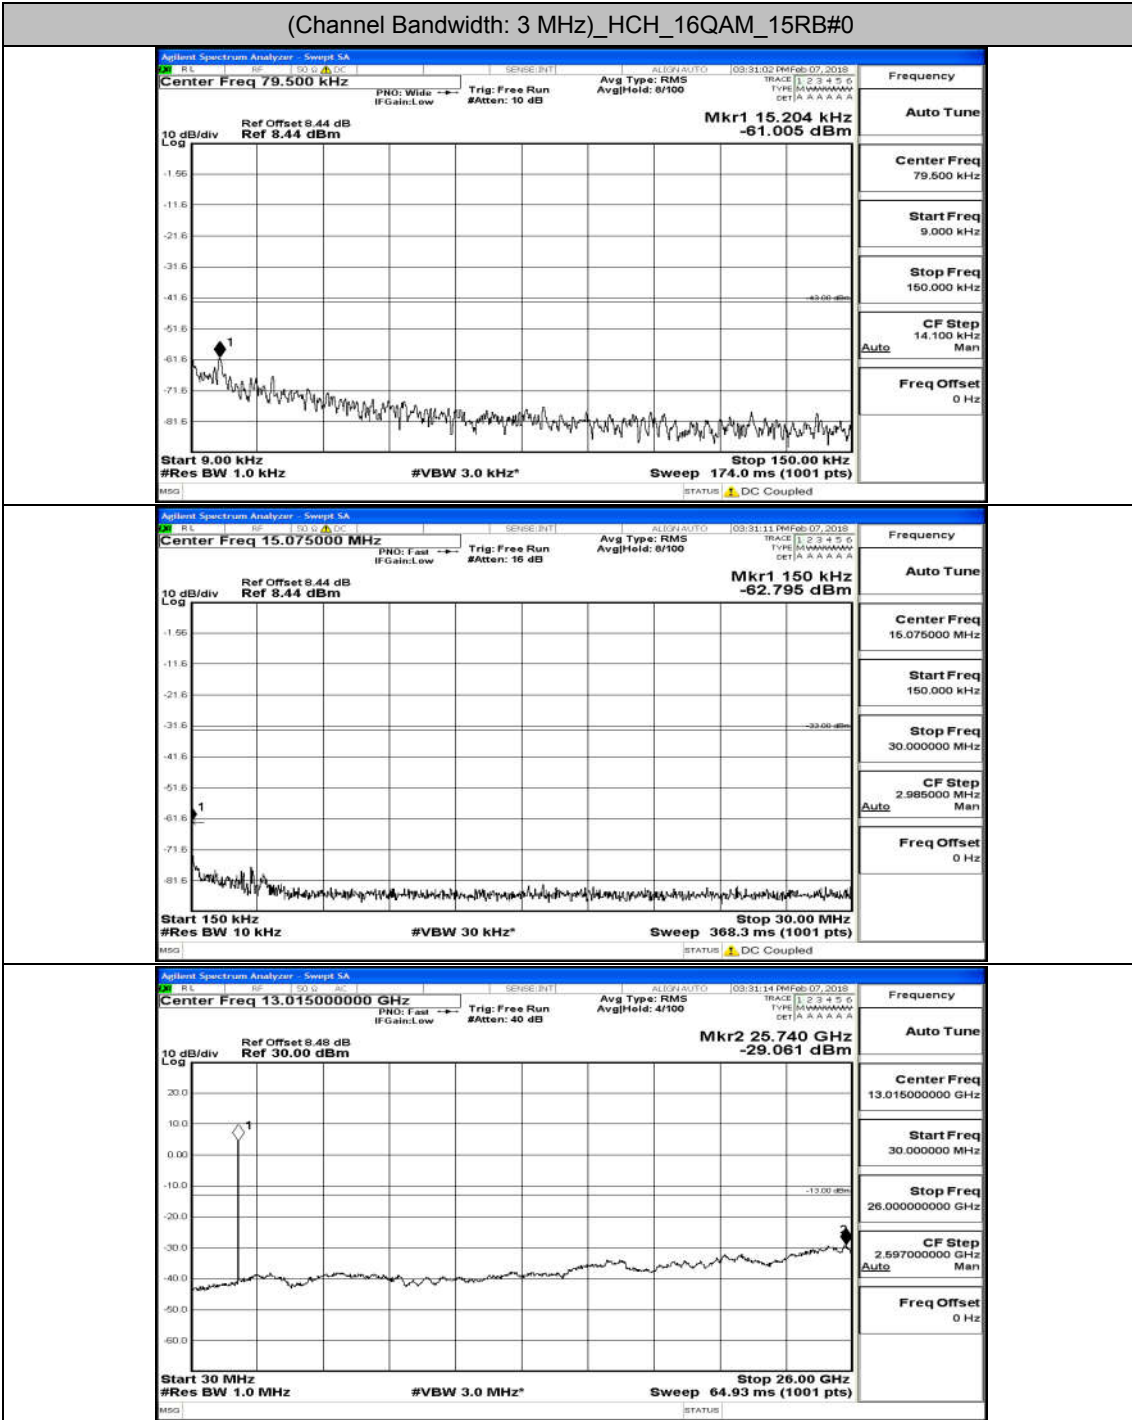

Appendix A.5: Conducted Spurious Emission

Test Graphs

Channel Bandwidth: 1.4 MHz

(Channel Bandwidth: 1.4 MHz)_MCH_QPSK_6RB#0

(Channel Bandwidth: 1.4 MHz)_HCH_QPSK_6RB#0

(Channel Bandwidth: 1.4 MHz)_LCH_16QAM_6RB#0

(Channel Bandwidth: 1.4 MHz)_MCH_16QAM_6RB#0

(Channel Bandwidth: 1.4 MHz)_HCH_16QAM_6RB#0

Channel Bandwidth: 3 MHz

(Channel Bandwidth: 3 MHz)_HCH_QPSK_15RB#0

(Channel Bandwidth: 3 MHz)_MCH_16QAM_15RB#0

Channel Bandwidth: 5 MHz

(Channel Bandwidth: 5 MHz)_LCH_16QAM_25RB#0

(Channel Bandwidth: 5 MHz)_MCH_16QAM_25RB#0

Channel Bandwidth: 10 MHz

Channel Bandwidth: 10 MHz_LCH_16QAM_50RB#0

Channel Bandwidth: 10 MHz_MCH_16QAM_50RB#0

Channel Bandwidth: 15 MHz