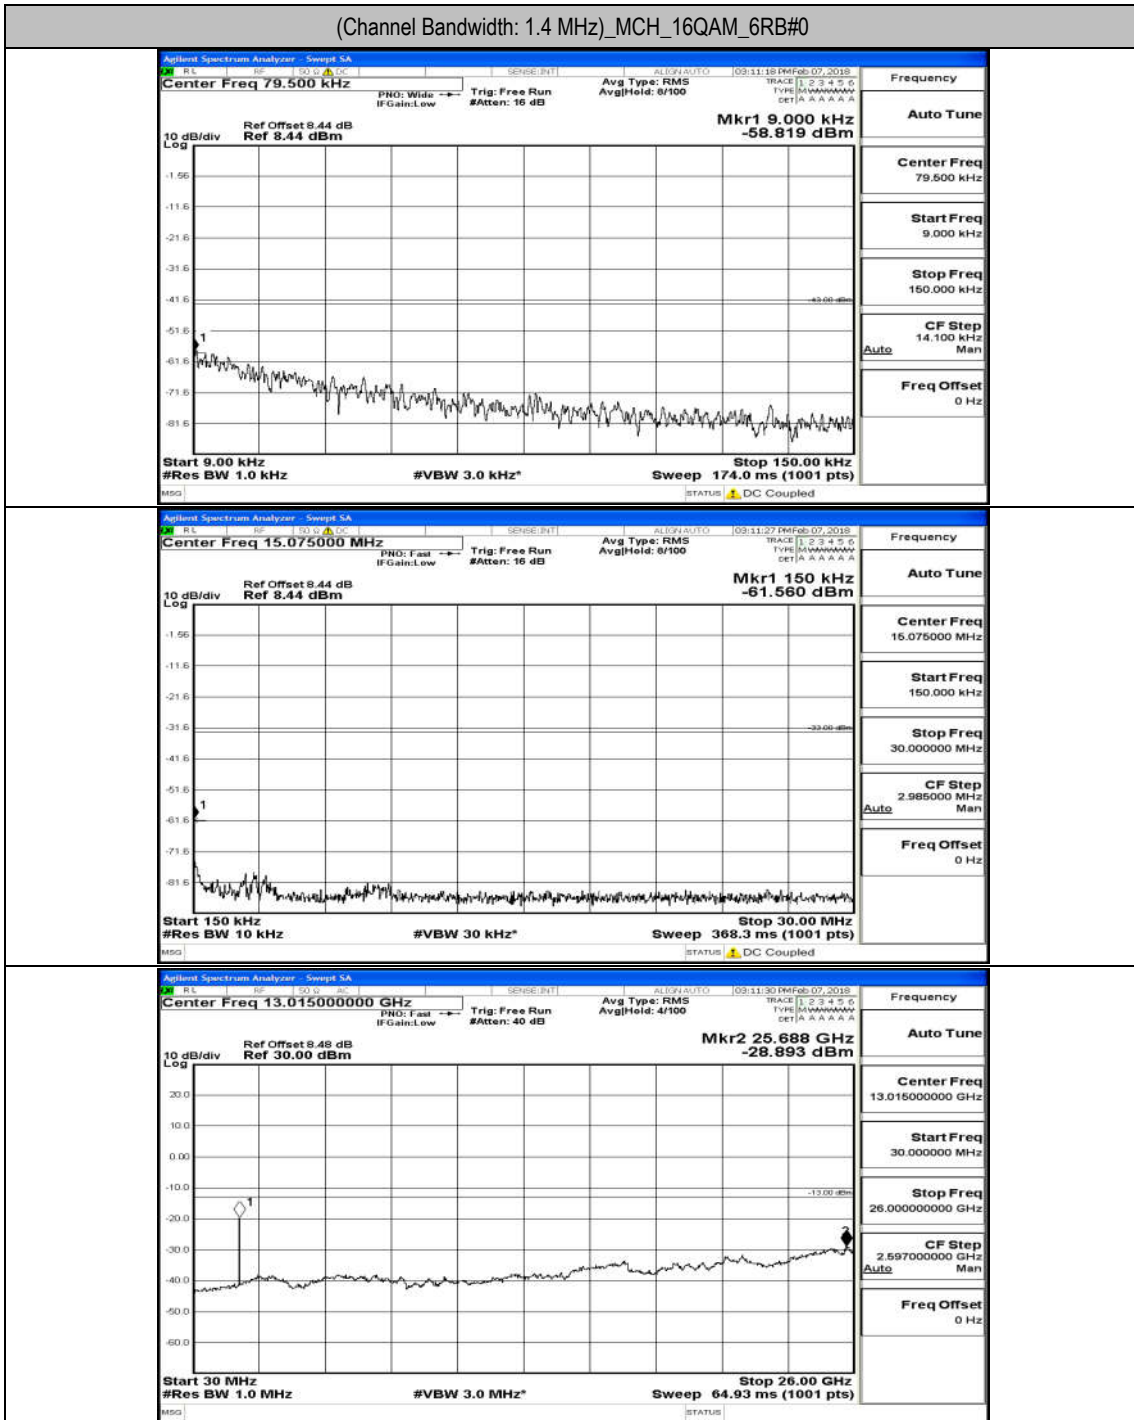

Appendix A.5: Conducted Spurious Emission

Test Graphs

Channel Bandwidth: 1.4 MHz

(Channel Bandwidth: 1.4 MHz)_MCH_QPSK_6RB#0

(Channel Bandwidth: 1.4 MHz)_HCH_QPSK_6RB#0

(Channel Bandwidth: 1.4 MHz)_LCH_16QAM_6RB#0

(Channel Bandwidth: 1.4 MHz)_MCH_16QAM_6RB#0

(Channel Bandwidth: 1.4 MHz)_HCH_16QAM_6RB#0

Channel Bandwidth: 3 MHz

(Channel Bandwidth: 3 MHz)_HCH_QPSK_15RB#0

(Channel Bandwidth: 3 MHz)_MCH_16QAM_15RB#0

Channel Bandwidth: 5 MHz

(Channel Bandwidth: 5 MHz)_LCH_16QAM_25RB#0

(Channel Bandwidth: 5 MHz)_MCH_16QAM_25RB#0

Channel Bandwidth: 10 MHz

Channel Bandwidth: 10 MHz_LCH_16QAM_50RB#0

Channel Bandwidth: 10 MHz_MCH_16QAM_50RB#0

Channel Bandwidth: 15 MHz