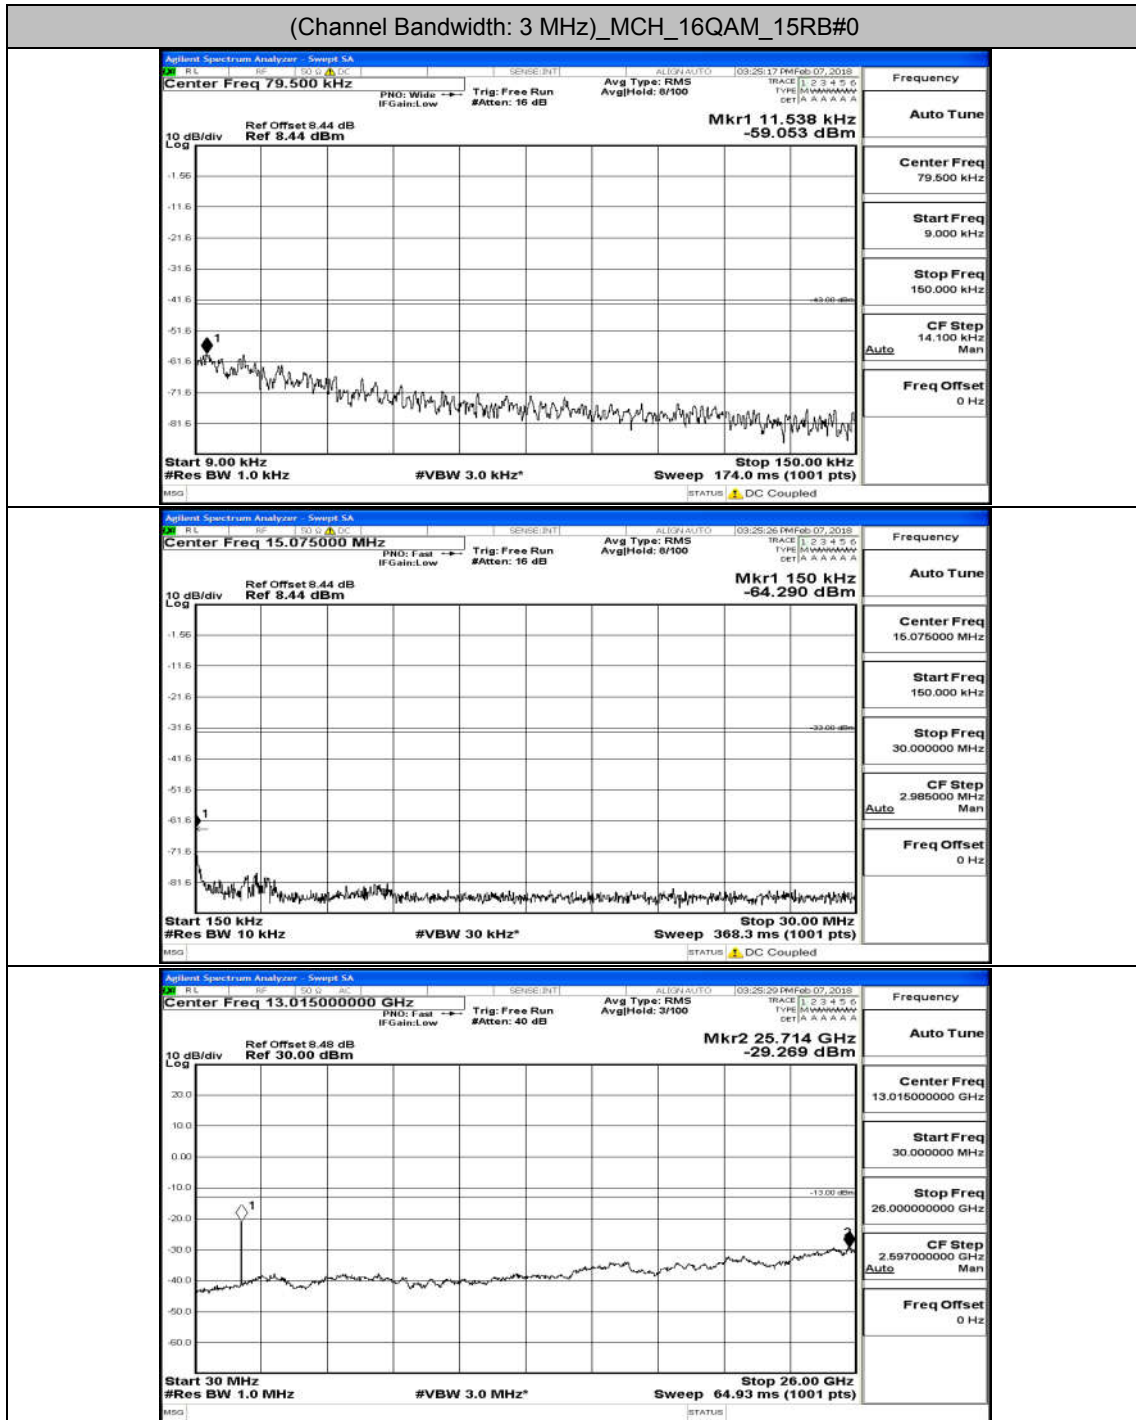

Appendix A.5: Conducted Spurious Emission

Test Graphs

Channel Bandwidth: 1.4 MHz

(Channel Bandwidth: 1.4 MHz)_MCH_QPSK_6RB#0

(Channel Bandwidth: 1.4 MHz)_HCH_QPSK_6RB#0

(Channel Bandwidth: 1.4 MHz)_LCH_16QAM_6RB#0

(Channel Bandwidth: 1.4 MHz)_MCH_16QAM_6RB#0

(Channel Bandwidth: 1.4 MHz)_HCH_16QAM_6RB#0

Channel Bandwidth: 3 MHz

(Channel Bandwidth: 3 MHz)_HCH_QPSK_15RB#0

(Channel Bandwidth: 3 MHz)_MCH_16QAM_15RB#0

Channel Bandwidth: 5 MHz

(Channel Bandwidth: 5 MHz)_LCH_16QAM_25RB#0

(Channel Bandwidth: 5 MHz)_MCH_16QAM_25RB#0

Channel Bandwidth: 10 MHz

Channel Bandwidth: 10 MHz_LCH_16QAM_50RB#0

Channel Bandwidth: 10 MHz_MCH_16QAM_50RB#0

Channel Bandwidth: 15 MHz