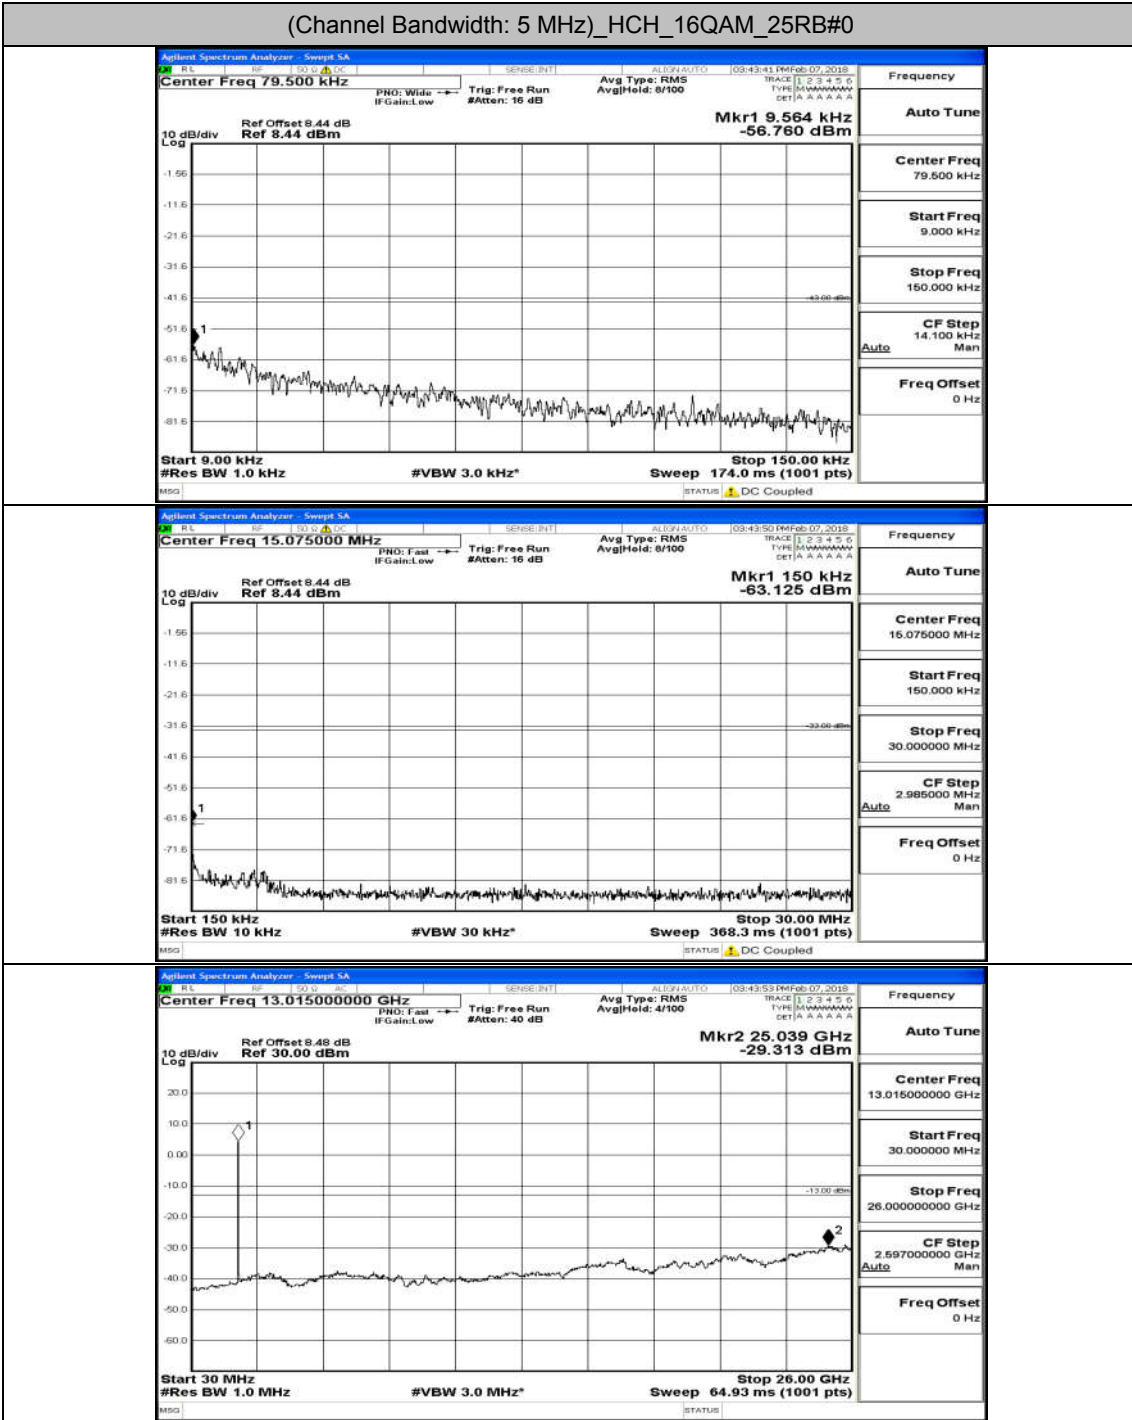

Appendix A.5: Conducted Spurious Emission

Test Graphs

Channel Bandwidth: 1.4 MHz

(Channel Bandwidth: 1.4 MHz)_MCH_QPSK_6RB#0

(Channel Bandwidth: 1.4 MHz)_HCH_QPSK_6RB#0

(Channel Bandwidth: 1.4 MHz)_LCH_16QAM_6RB#0

(Channel Bandwidth: 1.4 MHz)_MCH_16QAM_6RB#0

(Channel Bandwidth: 1.4 MHz)_HCH_16QAM_6RB#0

Channel Bandwidth: 3 MHz

(Channel Bandwidth: 3 MHz)_HCH_QPSK_15RB#0

(Channel Bandwidth: 3 MHz)_MCH_16QAM_15RB#0

Channel Bandwidth: 5 MHz

(Channel Bandwidth: 5 MHz)_LCH_16QAM_25RB#0

(Channel Bandwidth: 5 MHz)_MCH_16QAM_25RB#0

Channel Bandwidth: 10 MHz

Channel Bandwidth: 10 MHz_LCH_16QAM_50RB#0

Channel Bandwidth: 10 MHz_MCH_16QAM_50RB#0

Channel Bandwidth: 15 MHz