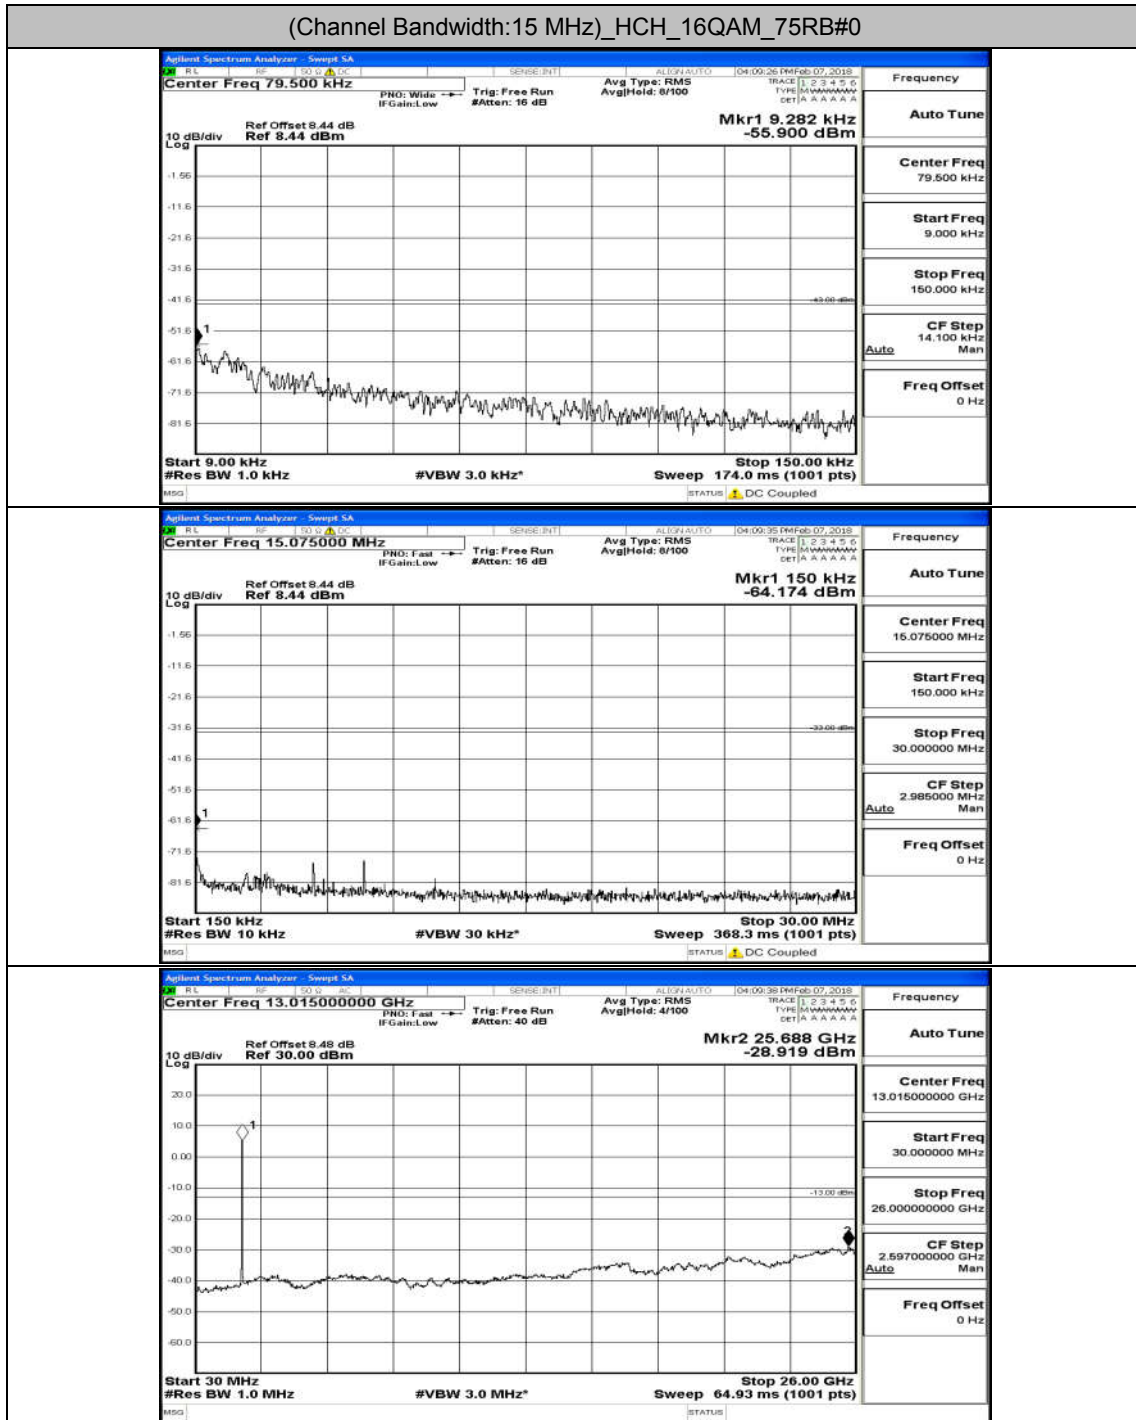

Appendix A.5: Conducted Spurious Emission

Test Graphs

Channel Bandwidth: 1.4 MHz

(Channel Bandwidth: 1.4 MHz)_MCH_QPSK_6RB#0

(Channel Bandwidth: 1.4 MHz)_HCH_QPSK_6RB#0

(Channel Bandwidth: 1.4 MHz)_LCH_16QAM_6RB#0

(Channel Bandwidth: 5 MHz)_LCH_16QAM_25RB#0

(Channel Bandwidth: 5 MHz)_MCH_16QAM_25RB#0

Channel Bandwidth: 10 MHz

Channel Bandwidth: 10 MHz_LCH_16QAM_50RB#0

Channel Bandwidth: 10 MHz_MCH_16QAM_50RB#0

Channel Bandwidth: 15 MHz

(Channel Bandwidth:15 MHz)_LCH_QPSK_75RB#0

(Channel Bandwidth:15 MHz)_LCH_16QAM_75RB#0

(Channel Bandwidth:15 MHz)_HCH_16QAM_75RB#0

Channel Bandwidth: 20 MHz

(Channel Bandwidth:20 MHz)_MCH_16QAM_100RB#0