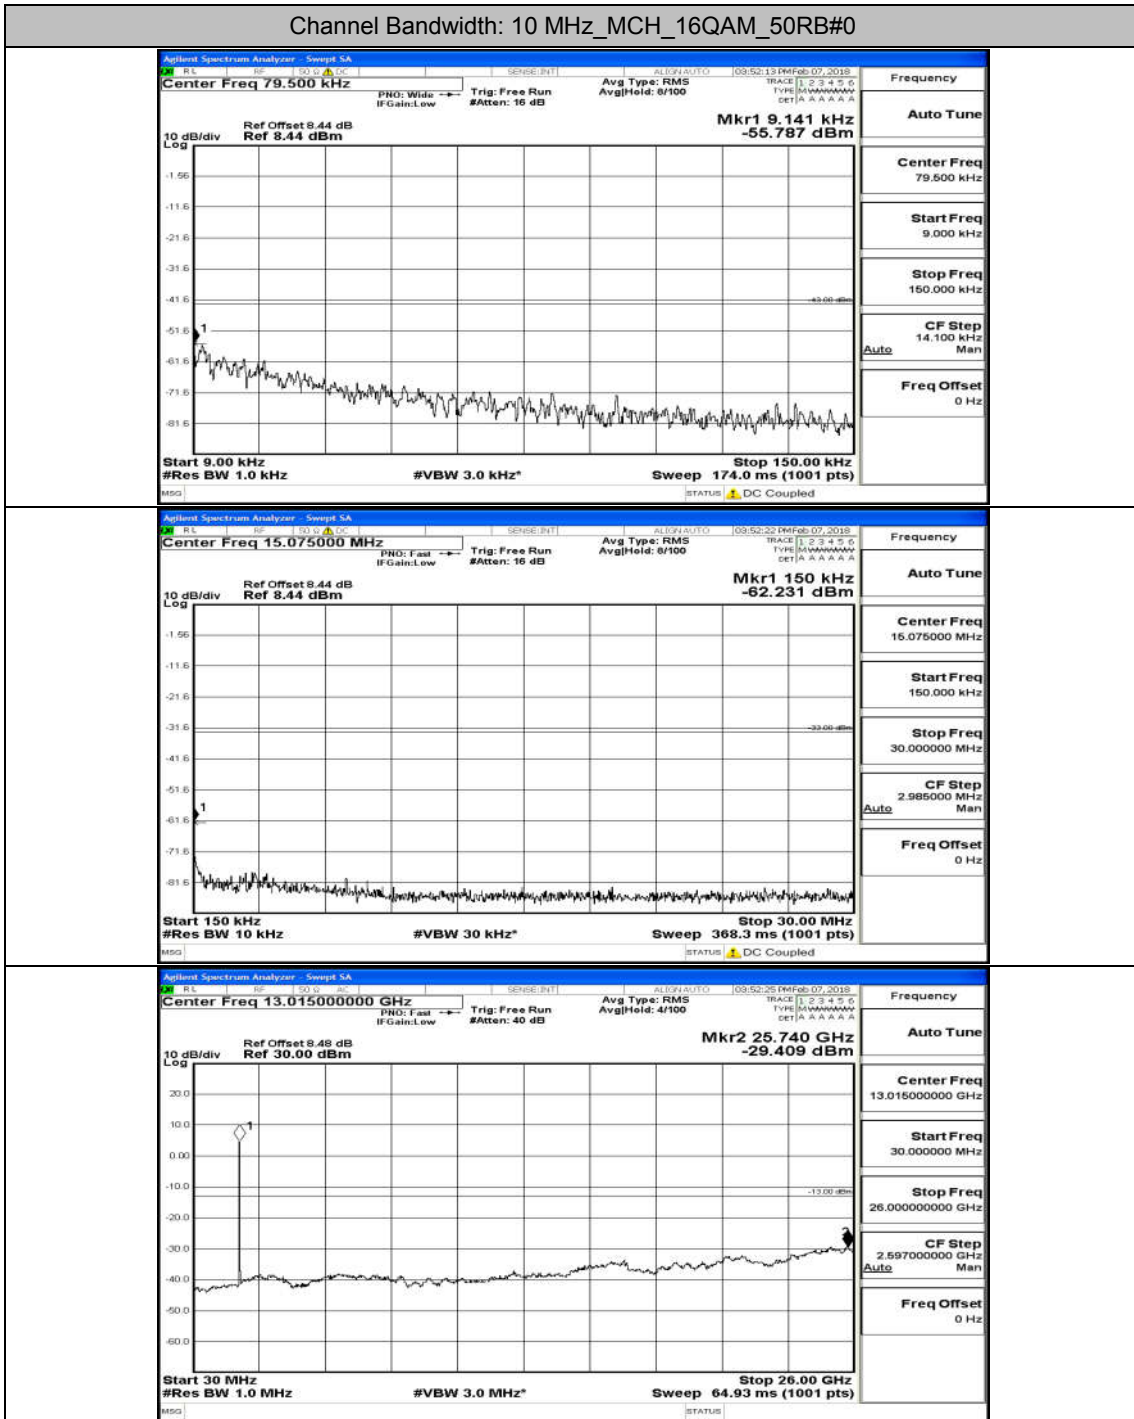

Appendix A.5: Conducted Spurious Emission

Test Graphs

Channel Bandwidth: 1.4 MHz

(Channel Bandwidth: 1.4 MHz)_MCH_QPSK_6RB#0

(Channel Bandwidth: 1.4 MHz)_HCH_QPSK_6RB#0

(Channel Bandwidth: 1.4 MHz)_LCH_16QAM_6RB#0

(Channel Bandwidth: 5 MHz)_LCH_16QAM_25RB#0

(Channel Bandwidth: 5 MHz)_MCH_16QAM_25RB#0

Channel Bandwidth: 10 MHz

Channel Bandwidth: 10 MHz_LCH_16QAM_50RB#0

Channel Bandwidth: 10 MHz_MCH_16QAM_50RB#0

Channel Bandwidth: 15 MHz

(Channel Bandwidth:15 MHz)_LCH_QPSK_75RB#0

(Channel Bandwidth:15 MHz)_LCH_16QAM_75RB#0

(Channel Bandwidth:15 MHz)_HCH_16QAM_75RB#0

Channel Bandwidth: 20 MHz

(Channel Bandwidth:20 MHz)_MCH_16QAM_100RB#0