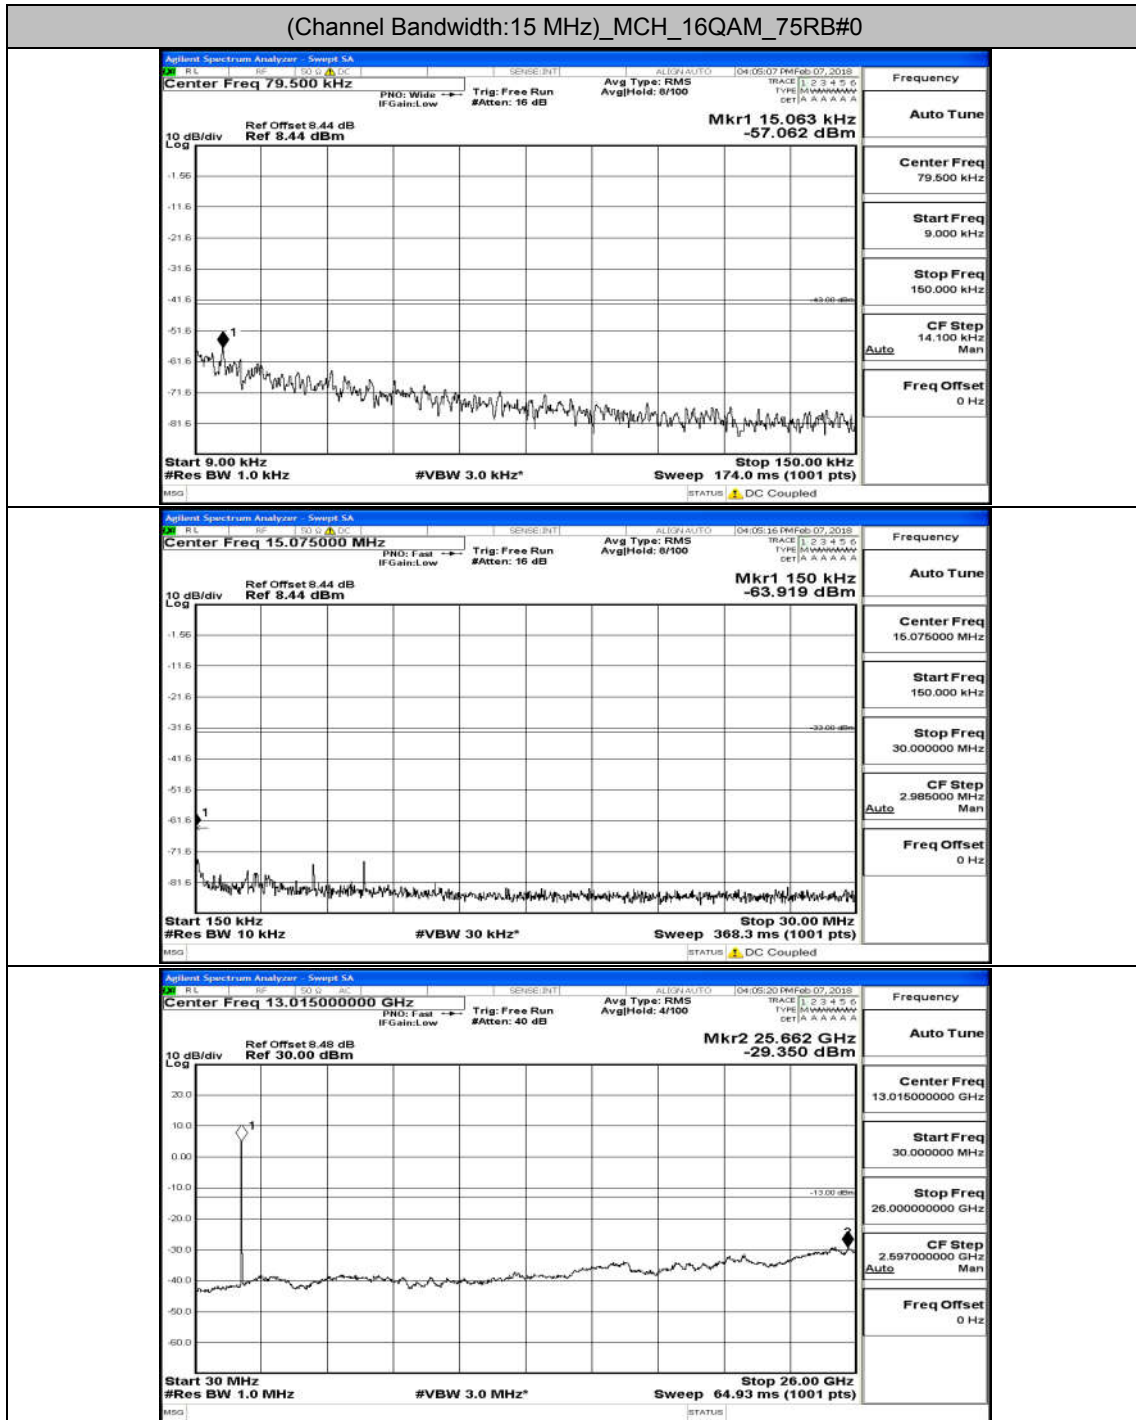

Appendix A.5: Conducted Spurious Emission

Test Graphs

Channel Bandwidth: 1.4 MHz

(Channel Bandwidth: 1.4 MHz)_MCH_QPSK_6RB#0

(Channel Bandwidth: 1.4 MHz)_HCH_QPSK_6RB#0

(Channel Bandwidth: 1.4 MHz)_LCH_16QAM_6RB#0

(Channel Bandwidth: 5 MHz)_LCH_16QAM_25RB#0

(Channel Bandwidth: 5 MHz)_MCH_16QAM_25RB#0

Channel Bandwidth: 10 MHz

Channel Bandwidth: 10 MHz_LCH_16QAM_50RB#0

Channel Bandwidth: 10 MHz_MCH_16QAM_50RB#0

Channel Bandwidth: 15 MHz

(Channel Bandwidth:15 MHz)_LCH_QPSK_75RB#0

(Channel Bandwidth:15 MHz)_LCH_16QAM_75RB#0

(Channel Bandwidth:15 MHz)_HCH_16QAM_75RB#0

Channel Bandwidth: 20 MHz

(Channel Bandwidth:20 MHz)_MCH_16QAM_100RB#0