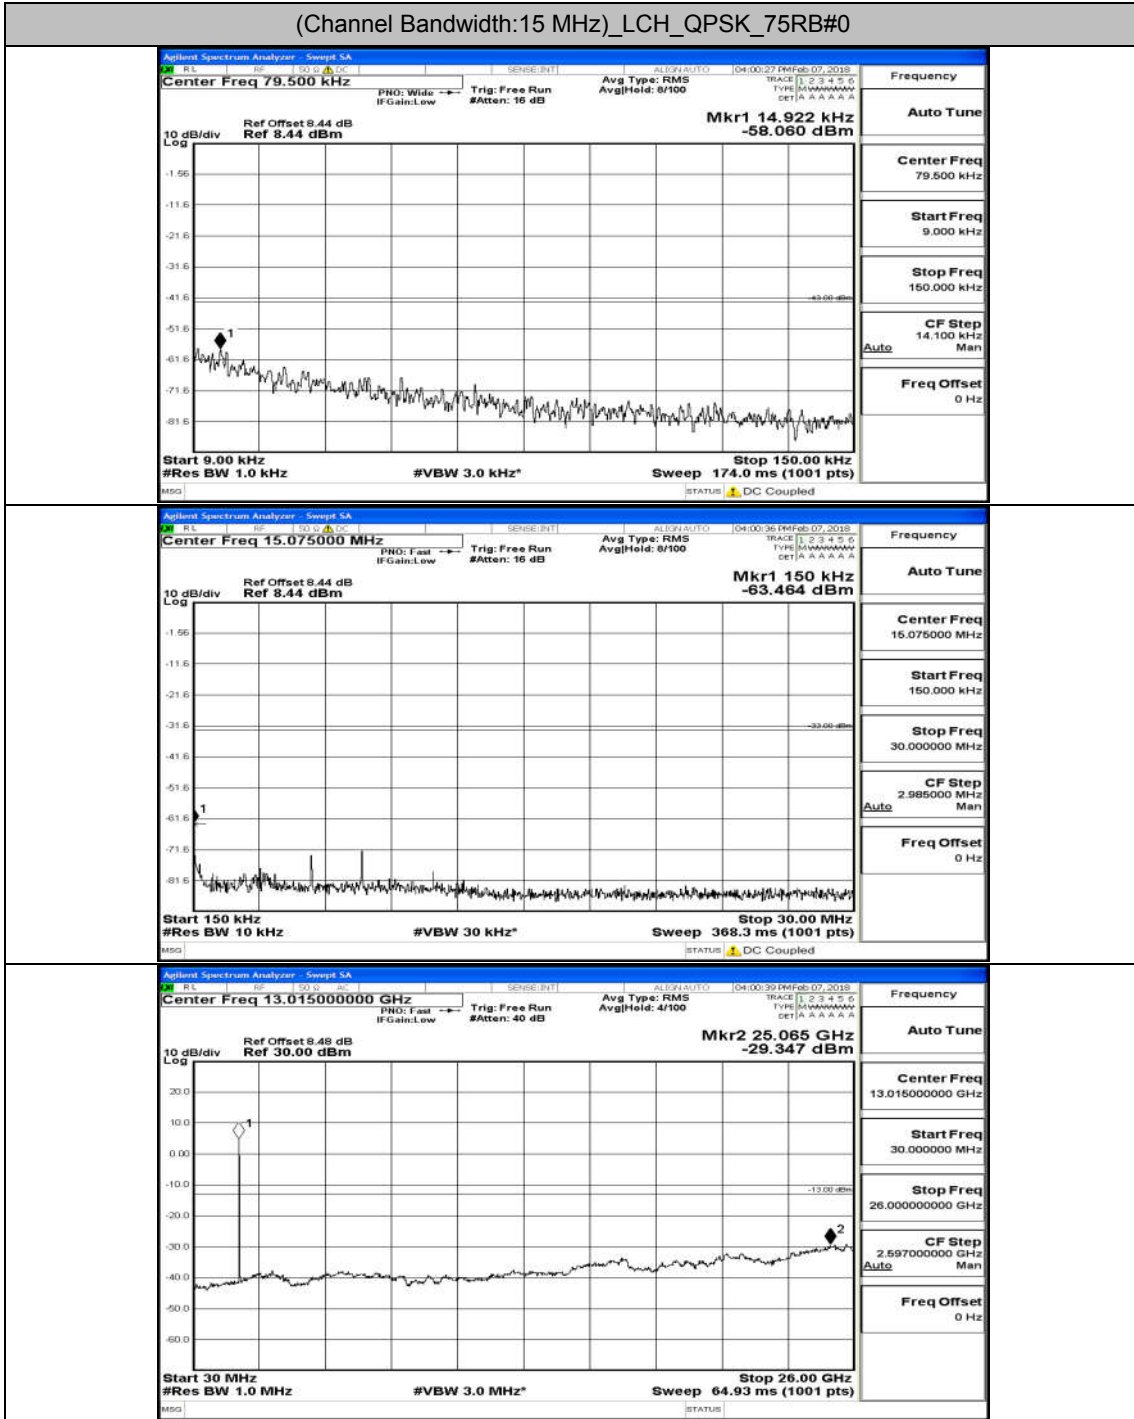

Appendix A.5: Conducted Spurious Emission

Test Graphs

Channel Bandwidth: 1.4 MHz

(Channel Bandwidth: 1.4 MHz)_MCH_QPSK_6RB#0

(Channel Bandwidth: 1.4 MHz)_HCH_QPSK_6RB#0

(Channel Bandwidth: 1.4 MHz)_LCH_16QAM_6RB#0

(Channel Bandwidth: 5 MHz)_LCH_16QAM_25RB#0

(Channel Bandwidth: 5 MHz)_MCH_16QAM_25RB#0

Channel Bandwidth: 10 MHz

Channel Bandwidth: 10 MHz_LCH_16QAM_50RB#0

Channel Bandwidth: 10 MHz_MCH_16QAM_50RB#0

Channel Bandwidth: 15 MHz

(Channel Bandwidth:15 MHz)_LCH_QPSK_75RB#0

(Channel Bandwidth:15 MHz)_LCH_16QAM_75RB#0

(Channel Bandwidth:15 MHz)_HCH_16QAM_75RB#0

Channel Bandwidth: 20 MHz

(Channel Bandwidth:20 MHz)_MCH_16QAM_100RB#0