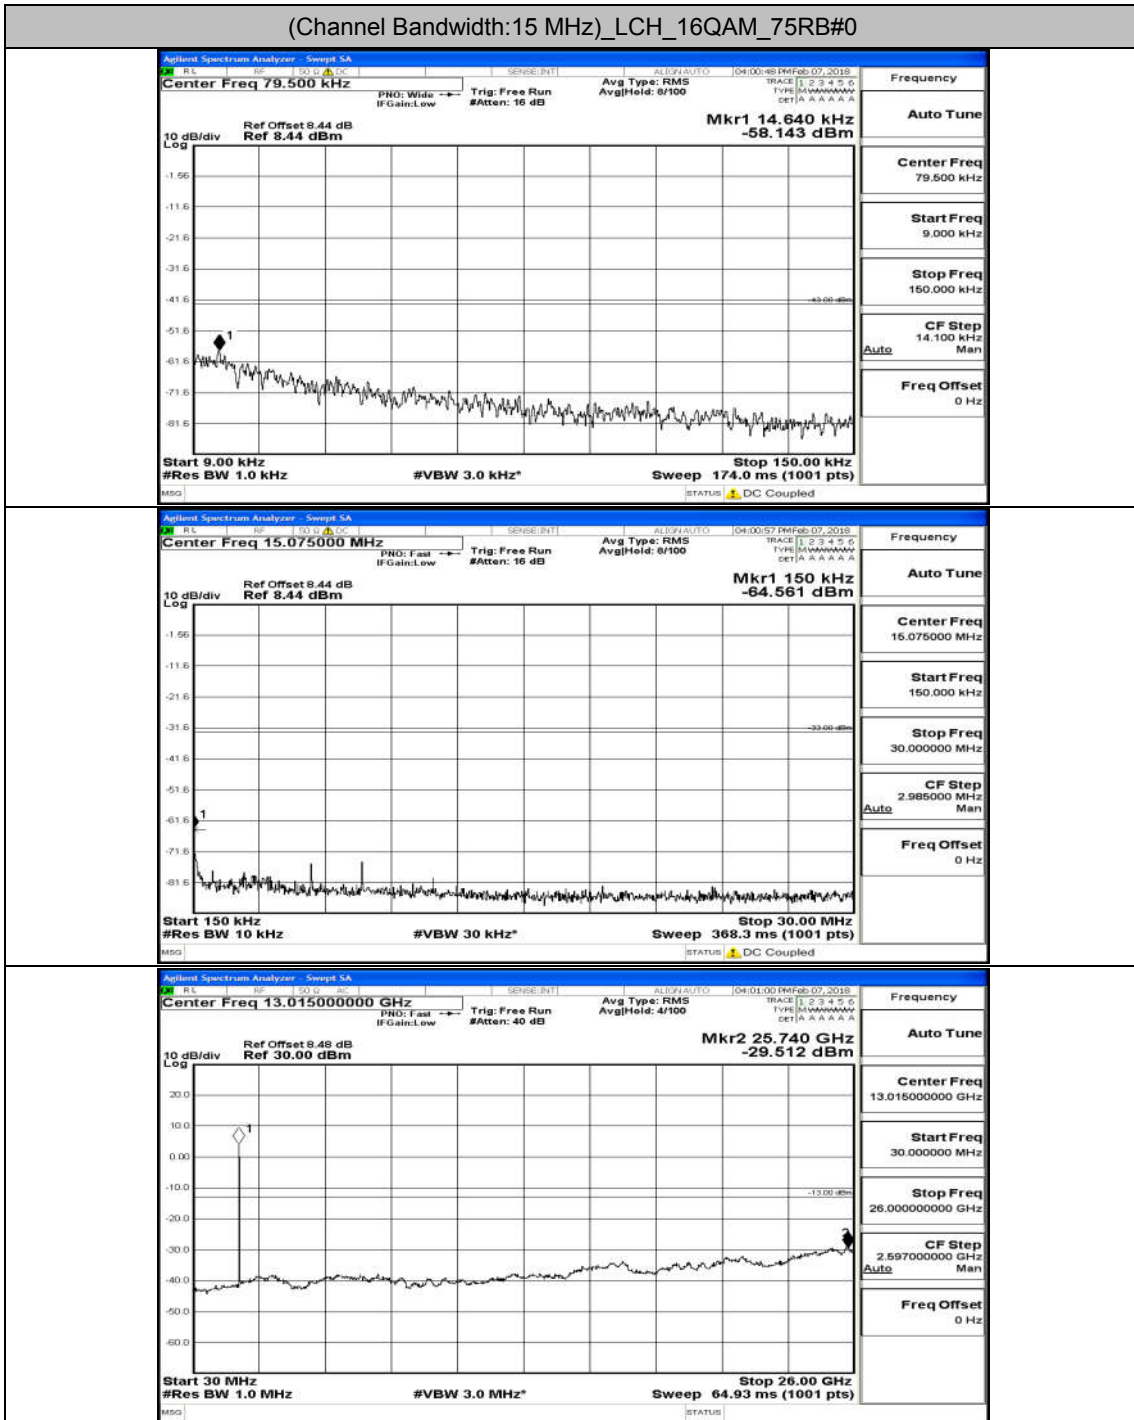

Appendix A.5: Conducted Spurious Emission

Test Graphs

Channel Bandwidth: 1.4 MHz

(Channel Bandwidth: 1.4 MHz)_MCH_QPSK_6RB#0

(Channel Bandwidth: 1.4 MHz)_HCH_QPSK_6RB#0

(Channel Bandwidth: 1.4 MHz)_LCH_16QAM_6RB#0

(Channel Bandwidth: 5 MHz)_LCH_16QAM_25RB#0

(Channel Bandwidth: 5 MHz)_MCH_16QAM_25RB#0

Channel Bandwidth: 10 MHz

Channel Bandwidth: 10 MHz_LCH_16QAM_50RB#0

Channel Bandwidth: 10 MHz_MCH_16QAM_50RB#0

Channel Bandwidth: 15 MHz

(Channel Bandwidth:15 MHz)_LCH_QPSK_75RB#0

(Channel Bandwidth:15 MHz)_LCH_16QAM_75RB#0

(Channel Bandwidth:15 MHz)_HCH_16QAM_75RB#0

Channel Bandwidth: 20 MHz

(Channel Bandwidth:20 MHz)_MCH_16QAM_100RB#0