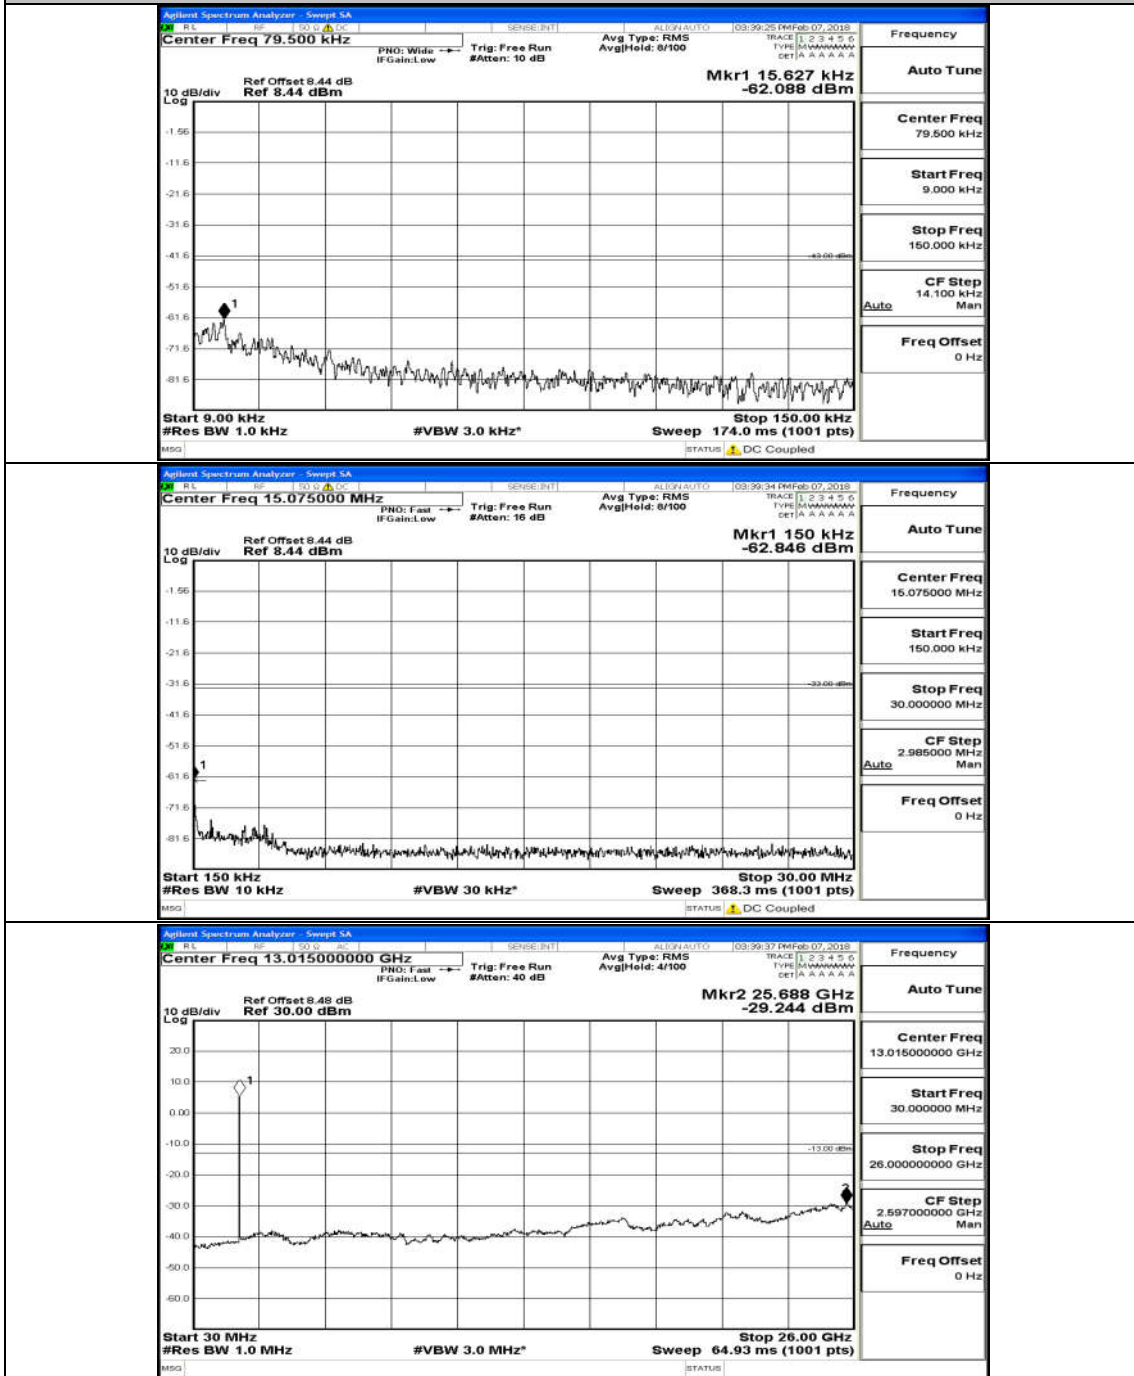

Appendix A.5: Conducted Spurious Emission

Test Graphs

Channel Bandwidth: 1.4 MHz

(Channel Bandwidth: 1.4 MHz)_MCH_QPSK_6RB#0

(Channel Bandwidth: 1.4 MHz)_HCH_QPSK_6RB#0

(Channel Bandwidth: 1.4 MHz)_LCH_16QAM_6RB#0

(Channel Bandwidth: 1.4 MHz)_MCH_16QAM_6RB#0

(Channel Bandwidth: 1.4 MHz)_HCH_16QAM_6RB#0

Channel Bandwidth: 3 MHz

(Channel Bandwidth: 3 MHz)_HCH_QPSK_15RB#0

(Channel Bandwidth: 3 MHz)_MCH_16QAM_15RB#0

Channel Bandwidth: 5 MHz

(Channel Bandwidth: 5 MHz)_LCH_16QAM_25RB#0

(Channel Bandwidth: 5 MHz)_MCH_16QAM_25RB#0

Channel Bandwidth: 10 MHz

Channel Bandwidth: 10 MHz_LCH_16QAM_50RB#0

Channel Bandwidth: 10 MHz_MCH_16QAM_50RB#0

Channel Bandwidth: 15 MHz