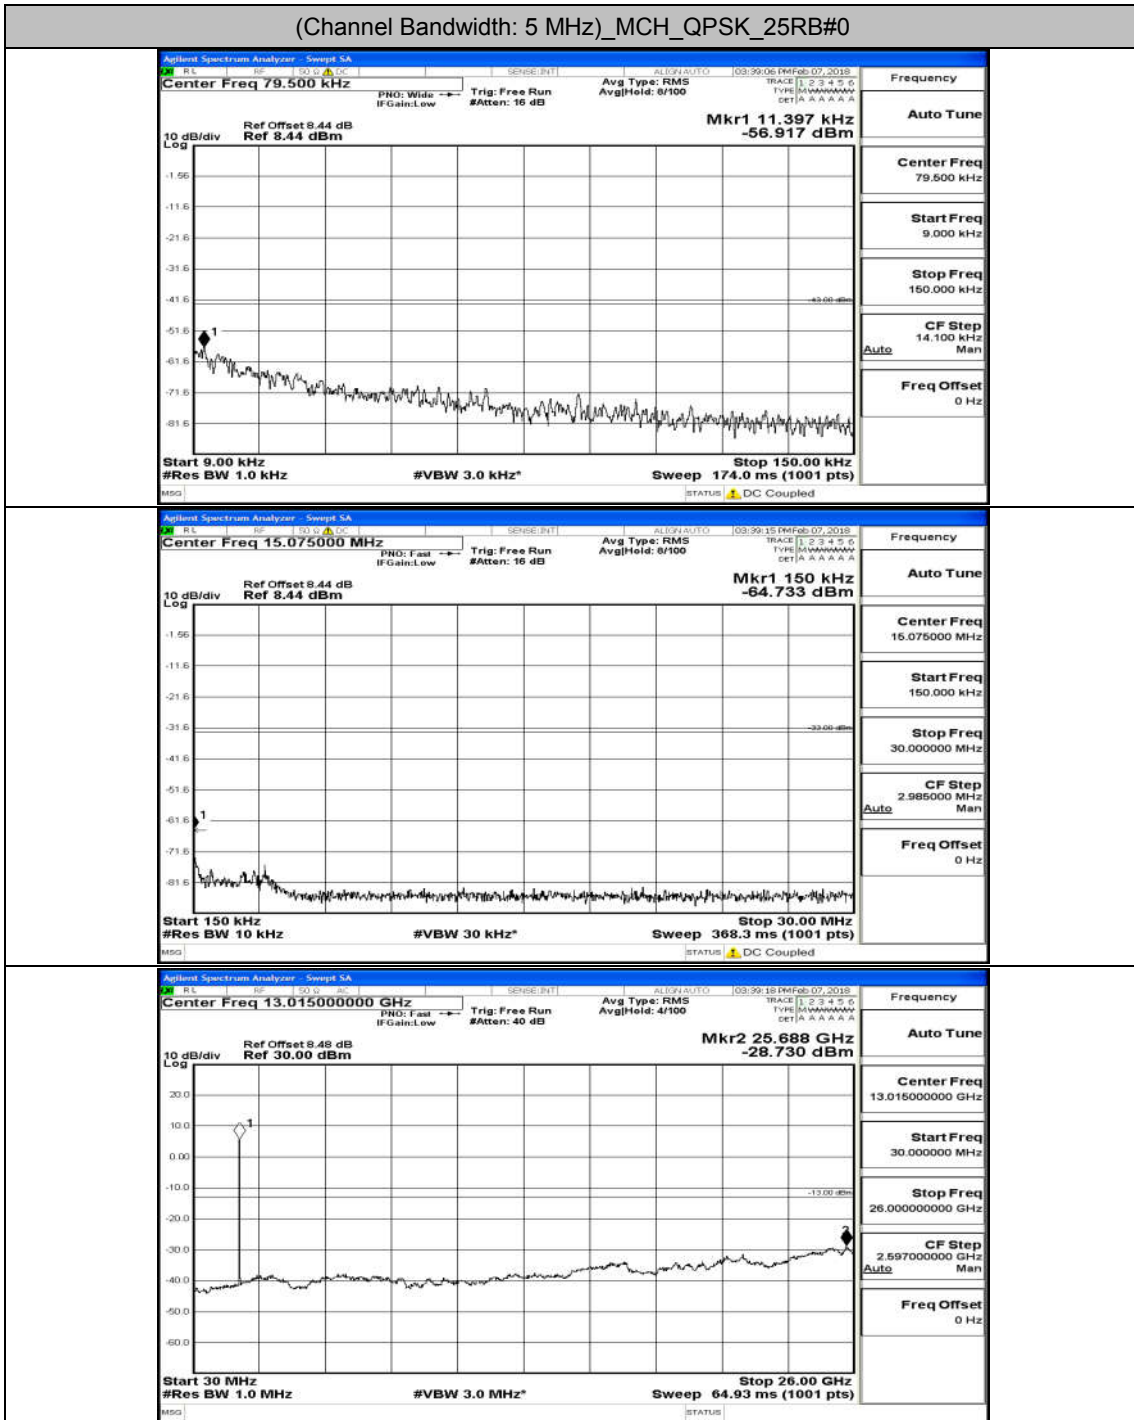

Appendix A.5: Conducted Spurious Emission

Test Graphs

Channel Bandwidth: 1.4 MHz

(Channel Bandwidth: 1.4 MHz)_MCH_QPSK_6RB#0

(Channel Bandwidth: 1.4 MHz)_HCH_QPSK_6RB#0

(Channel Bandwidth: 1.4 MHz)_LCH_16QAM_6RB#0

(Channel Bandwidth: 1.4 MHz)_MCH_16QAM_6RB#0

(Channel Bandwidth: 1.4 MHz)_HCH_16QAM_6RB#0

Channel Bandwidth: 3 MHz

(Channel Bandwidth: 3 MHz)_HCH_QPSK_15RB#0

(Channel Bandwidth: 3 MHz)_MCH_16QAM_15RB#0

Channel Bandwidth: 5 MHz

(Channel Bandwidth: 5 MHz)_LCH_16QAM_25RB#0

(Channel Bandwidth: 5 MHz)_MCH_16QAM_25RB#0

Channel Bandwidth: 10 MHz

Channel Bandwidth: 10 MHz_LCH_16QAM_50RB#0

Channel Bandwidth: 10 MHz_MCH_16QAM_50RB#0

Channel Bandwidth: 15 MHz