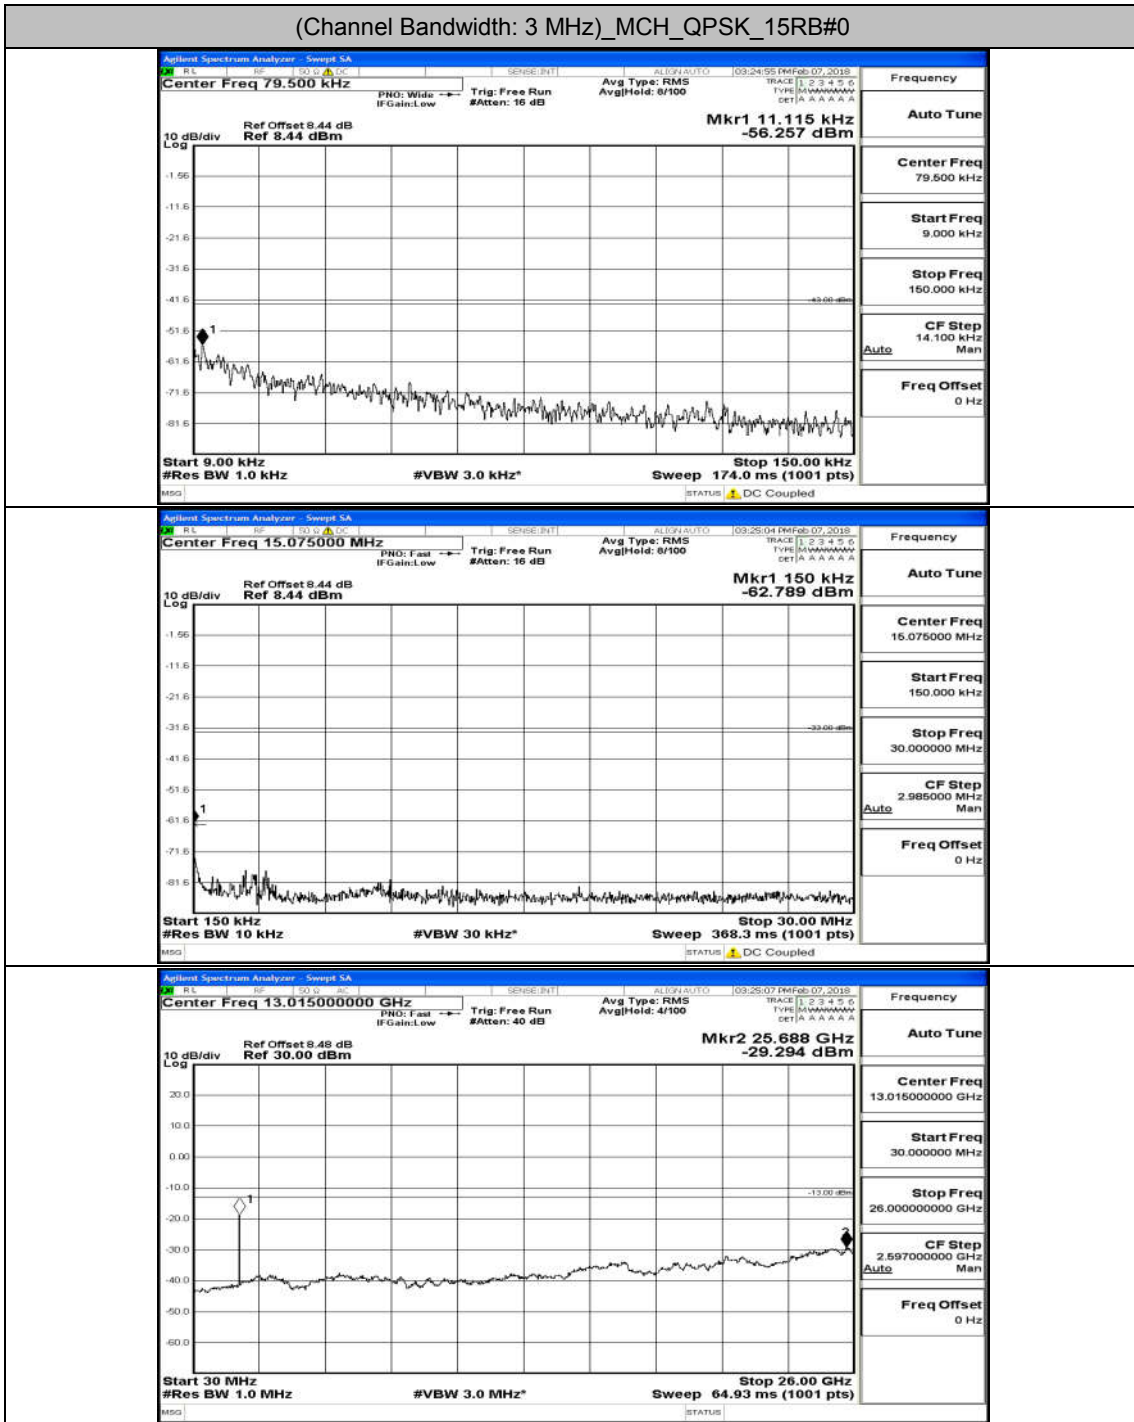

Appendix A.5: Conducted Spurious Emission

Test Graphs

Channel Bandwidth: 1.4 MHz

(Channel Bandwidth: 1.4 MHz)_MCH_QPSK_6RB#0

(Channel Bandwidth: 1.4 MHz)_HCH_QPSK_6RB#0

(Channel Bandwidth: 1.4 MHz)_LCH_16QAM_6RB#0

(Channel Bandwidth: 1.4 MHz)_MCH_16QAM_6RB#0

(Channel Bandwidth: 1.4 MHz)_HCH_16QAM_6RB#0

Channel Bandwidth: 3 MHz

(Channel Bandwidth: 3 MHz)_HCH_QPSK_15RB#0

(Channel Bandwidth: 3 MHz)_MCH_16QAM_15RB#0

Channel Bandwidth: 5 MHz

(Channel Bandwidth: 5 MHz)_LCH_16QAM_25RB#0

(Channel Bandwidth: 5 MHz)_MCH_16QAM_25RB#0

Channel Bandwidth: 10 MHz

Channel Bandwidth: 10 MHz_LCH_16QAM_50RB#0

Channel Bandwidth: 10 MHz_MCH_16QAM_50RB#0

Channel Bandwidth: 15 MHz