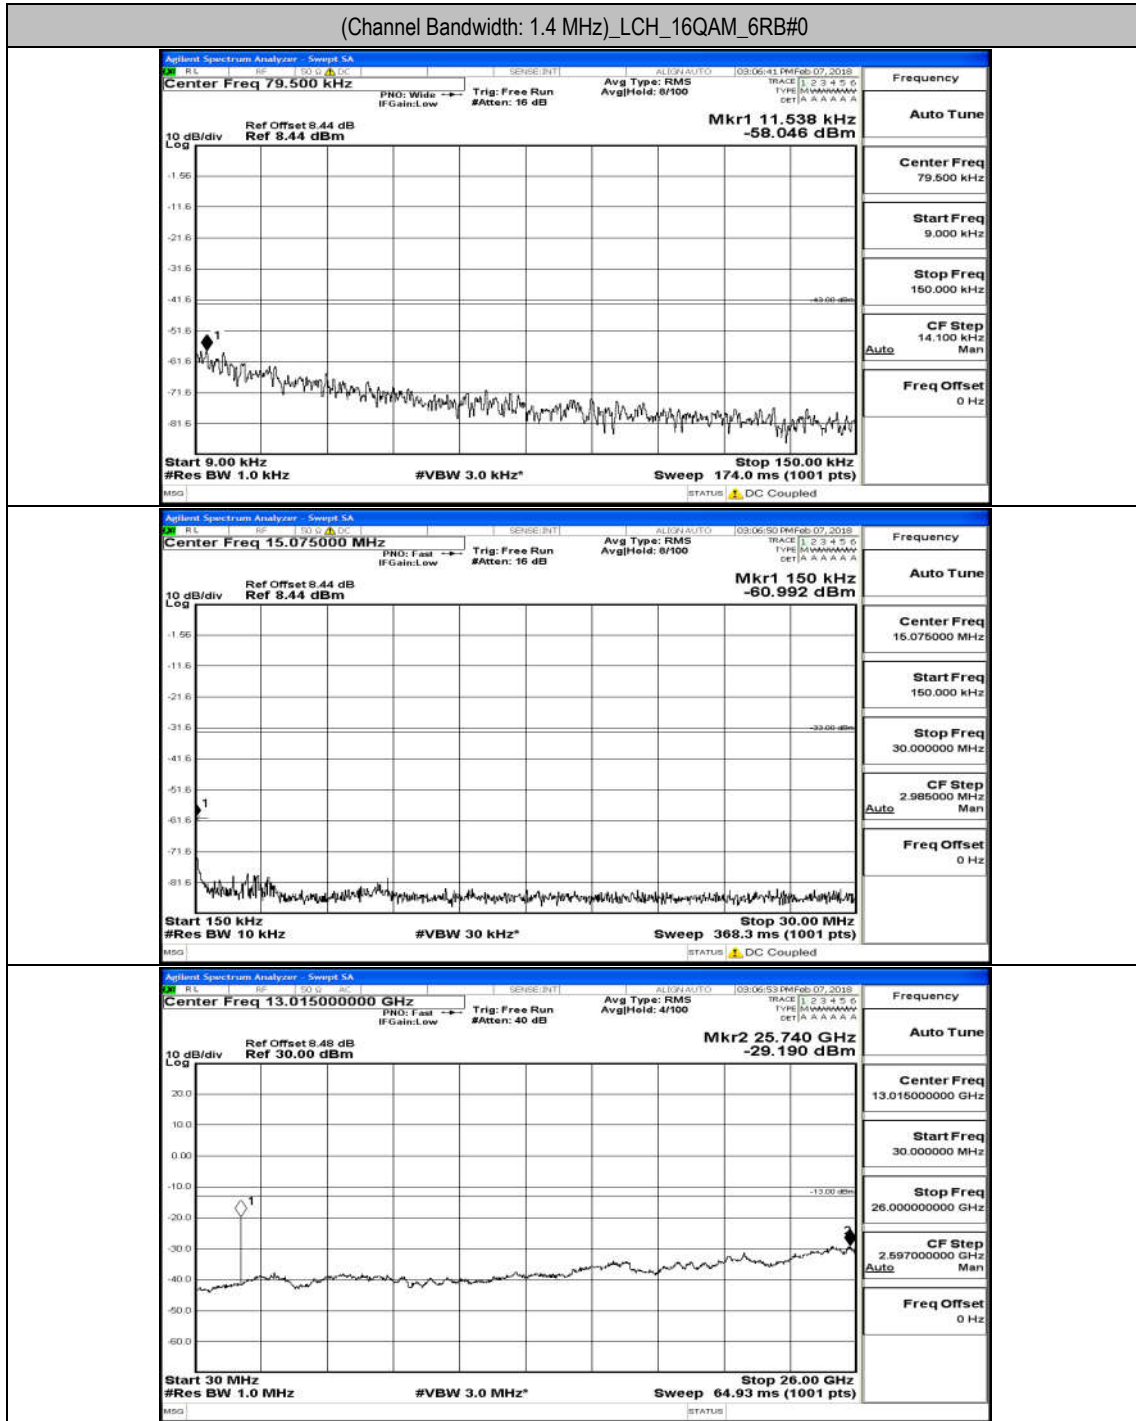

Appendix A.5: Conducted Spurious Emission

Test Graphs

Channel Bandwidth: 1.4 MHz

(Channel Bandwidth: 1.4 MHz)_MCH_QPSK_6RB#0

(Channel Bandwidth: 1.4 MHz)_HCH_QPSK_6RB#0

(Channel Bandwidth: 1.4 MHz)_LCH_16QAM_6RB#0

(Channel Bandwidth: 1.4 MHz)_MCH_16QAM_6RB#0

(Channel Bandwidth: 1.4 MHz)_HCH_16QAM_6RB#0

Channel Bandwidth: 3 MHz

(Channel Bandwidth: 3 MHz)_HCH_QPSK_15RB#0

(Channel Bandwidth: 3 MHz)_MCH_16QAM_15RB#0

Channel Bandwidth: 5 MHz

(Channel Bandwidth: 5 MHz)_LCH_16QAM_25RB#0

(Channel Bandwidth: 5 MHz)_MCH_16QAM_25RB#0

Channel Bandwidth: 10 MHz

Channel Bandwidth: 10 MHz_LCH_16QAM_50RB#0

Channel Bandwidth: 10 MHz_MCH_16QAM_50RB#0

Channel Bandwidth: 15 MHz