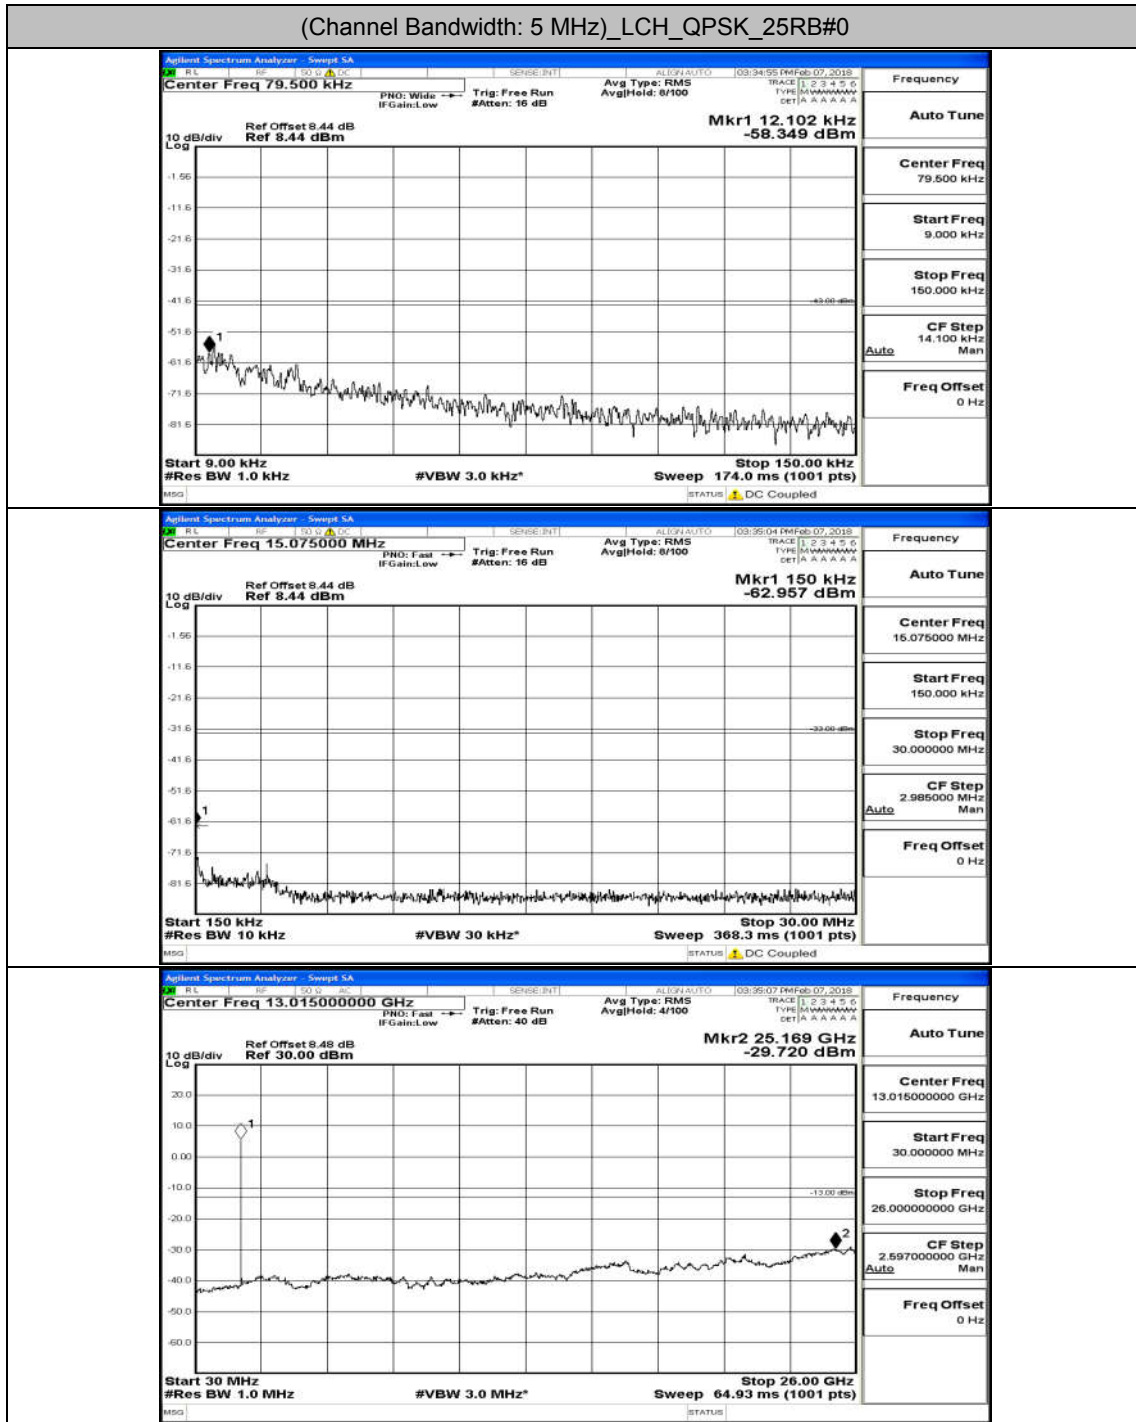

Appendix A.5: Conducted Spurious Emission

Test Graphs

Channel Bandwidth: 1.4 MHz

(Channel Bandwidth: 1.4 MHz)_MCH_QPSK_6RB#0

(Channel Bandwidth: 1.4 MHz)_HCH_QPSK_6RB#0

(Channel Bandwidth: 1.4 MHz)_LCH_16QAM_6RB#0

(Channel Bandwidth: 1.4 MHz)_MCH_16QAM_6RB#0

(Channel Bandwidth: 1.4 MHz)_HCH_16QAM_6RB#0

Channel Bandwidth: 3 MHz

(Channel Bandwidth: 3 MHz)_HCH_QPSK_15RB#0

(Channel Bandwidth: 3 MHz)_MCH_16QAM_15RB#0

Channel Bandwidth: 5 MHz

(Channel Bandwidth: 5 MHz)_LCH_16QAM_25RB#0

(Channel Bandwidth: 5 MHz)_MCH_16QAM_25RB#0

Channel Bandwidth: 10 MHz

Channel Bandwidth: 10 MHz_LCH_16QAM_50RB#0

Channel Bandwidth: 10 MHz_MCH_16QAM_50RB#0

Channel Bandwidth: 15 MHz