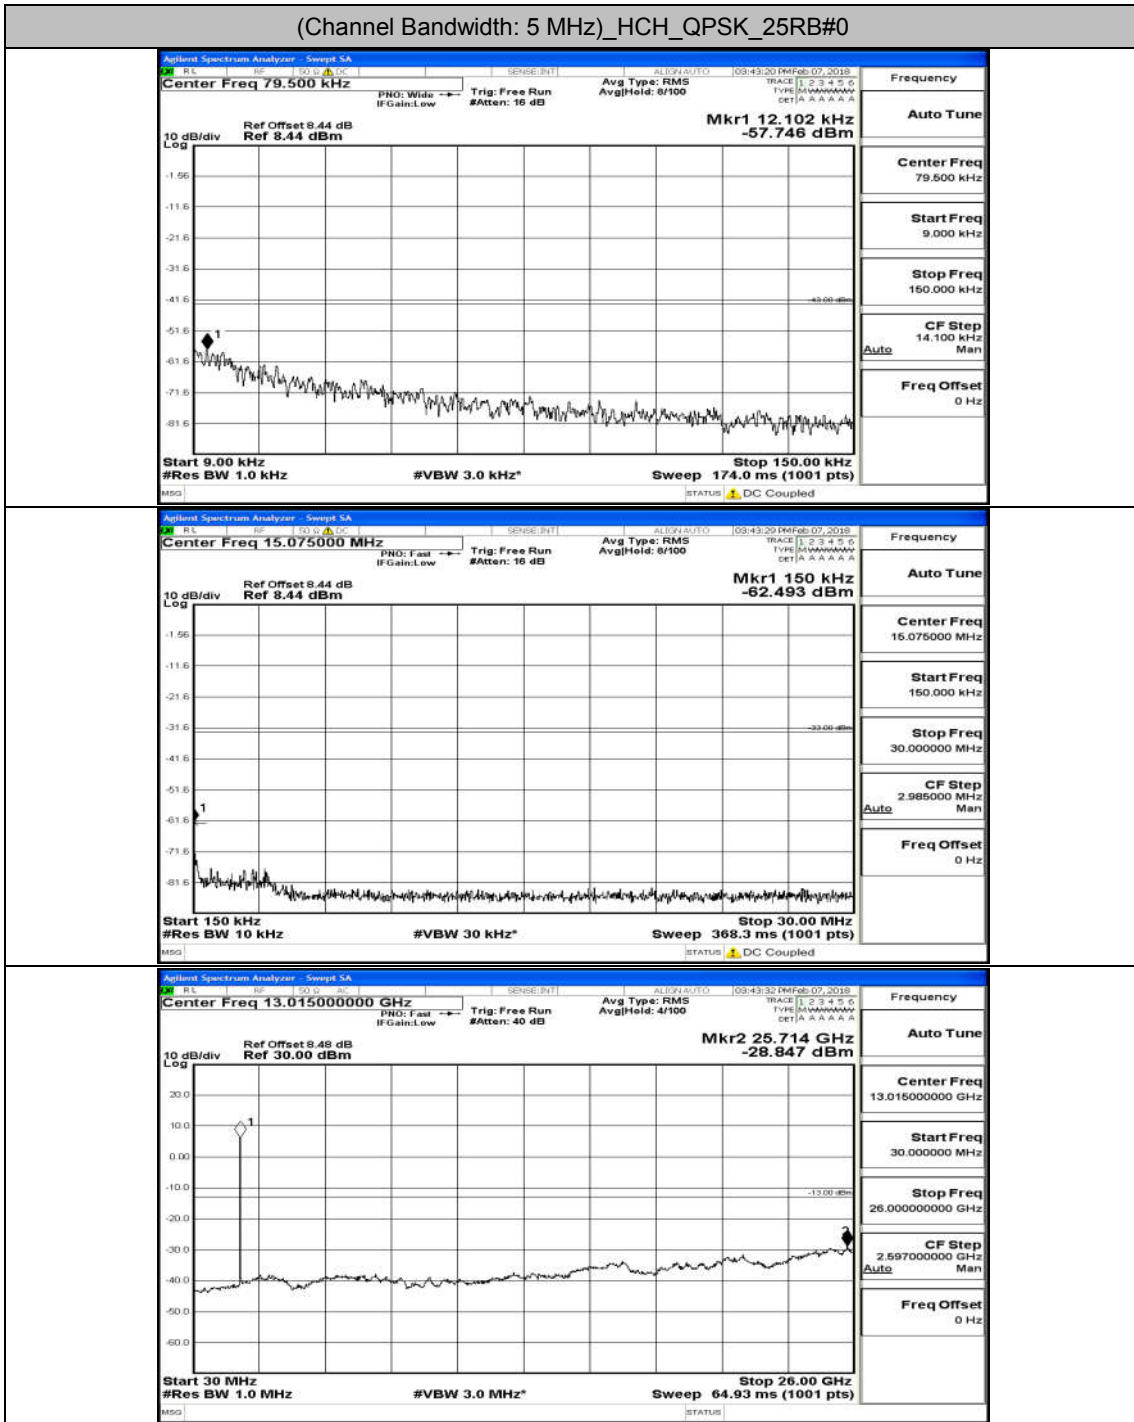

Appendix A.5: Conducted Spurious Emission

Test Graphs

Channel Bandwidth: 1.4 MHz

(Channel Bandwidth: 1.4 MHz)_MCH_QPSK_6RB#0

(Channel Bandwidth: 1.4 MHz)_HCH_QPSK_6RB#0

(Channel Bandwidth: 1.4 MHz)_LCH_16QAM_6RB#0

(Channel Bandwidth: 1.4 MHz)_MCH_16QAM_6RB#0

(Channel Bandwidth: 1.4 MHz)_HCH_16QAM_6RB#0

Channel Bandwidth: 3 MHz

(Channel Bandwidth: 3 MHz)_HCH_QPSK_15RB#0

(Channel Bandwidth: 3 MHz)_MCH_16QAM_15RB#0

Channel Bandwidth: 5 MHz

(Channel Bandwidth: 5 MHz)_LCH_16QAM_25RB#0

(Channel Bandwidth: 5 MHz)_MCH_16QAM_25RB#0

Channel Bandwidth: 10 MHz

Channel Bandwidth: 10 MHz_LCH_16QAM_50RB#0

Channel Bandwidth: 10 MHz_MCH_16QAM_50RB#0

Channel Bandwidth: 15 MHz