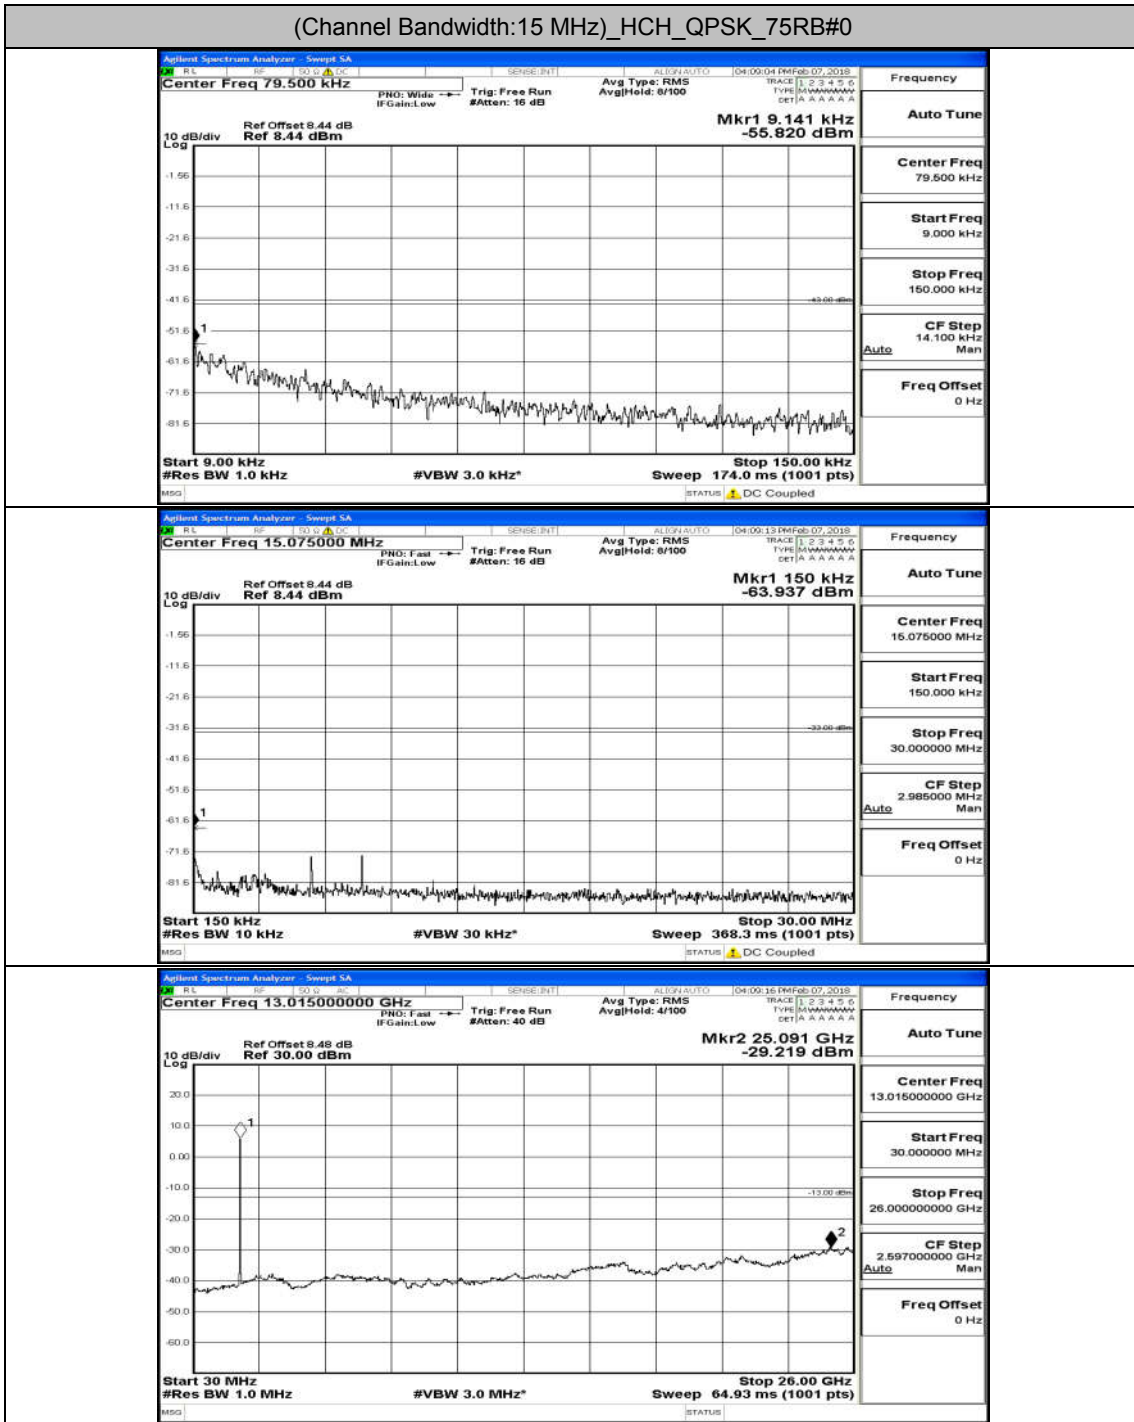

Appendix A.5: Conducted Spurious Emission

Test Graphs

Channel Bandwidth: 1.4 MHz

(Channel Bandwidth: 1.4 MHz)_MCH_QPSK_6RB#0

(Channel Bandwidth: 1.4 MHz)_HCH_QPSK_6RB#0

(Channel Bandwidth: 1.4 MHz)_LCH_16QAM_6RB#0

(Channel Bandwidth: 5 MHz)_LCH_16QAM_25RB#0

(Channel Bandwidth: 5 MHz)_MCH_16QAM_25RB#0

Channel Bandwidth: 10 MHz

Channel Bandwidth: 10 MHz_LCH_16QAM_50RB#0

Channel Bandwidth: 10 MHz_MCH_16QAM_50RB#0

Channel Bandwidth: 15 MHz

(Channel Bandwidth:15 MHz)_LCH_QPSK_75RB#0

(Channel Bandwidth:15 MHz)_LCH_16QAM_75RB#0

(Channel Bandwidth:15 MHz)_HCH_16QAM_75RB#0

Channel Bandwidth: 20 MHz

(Channel Bandwidth:20 MHz)_MCH_16QAM_100RB#0