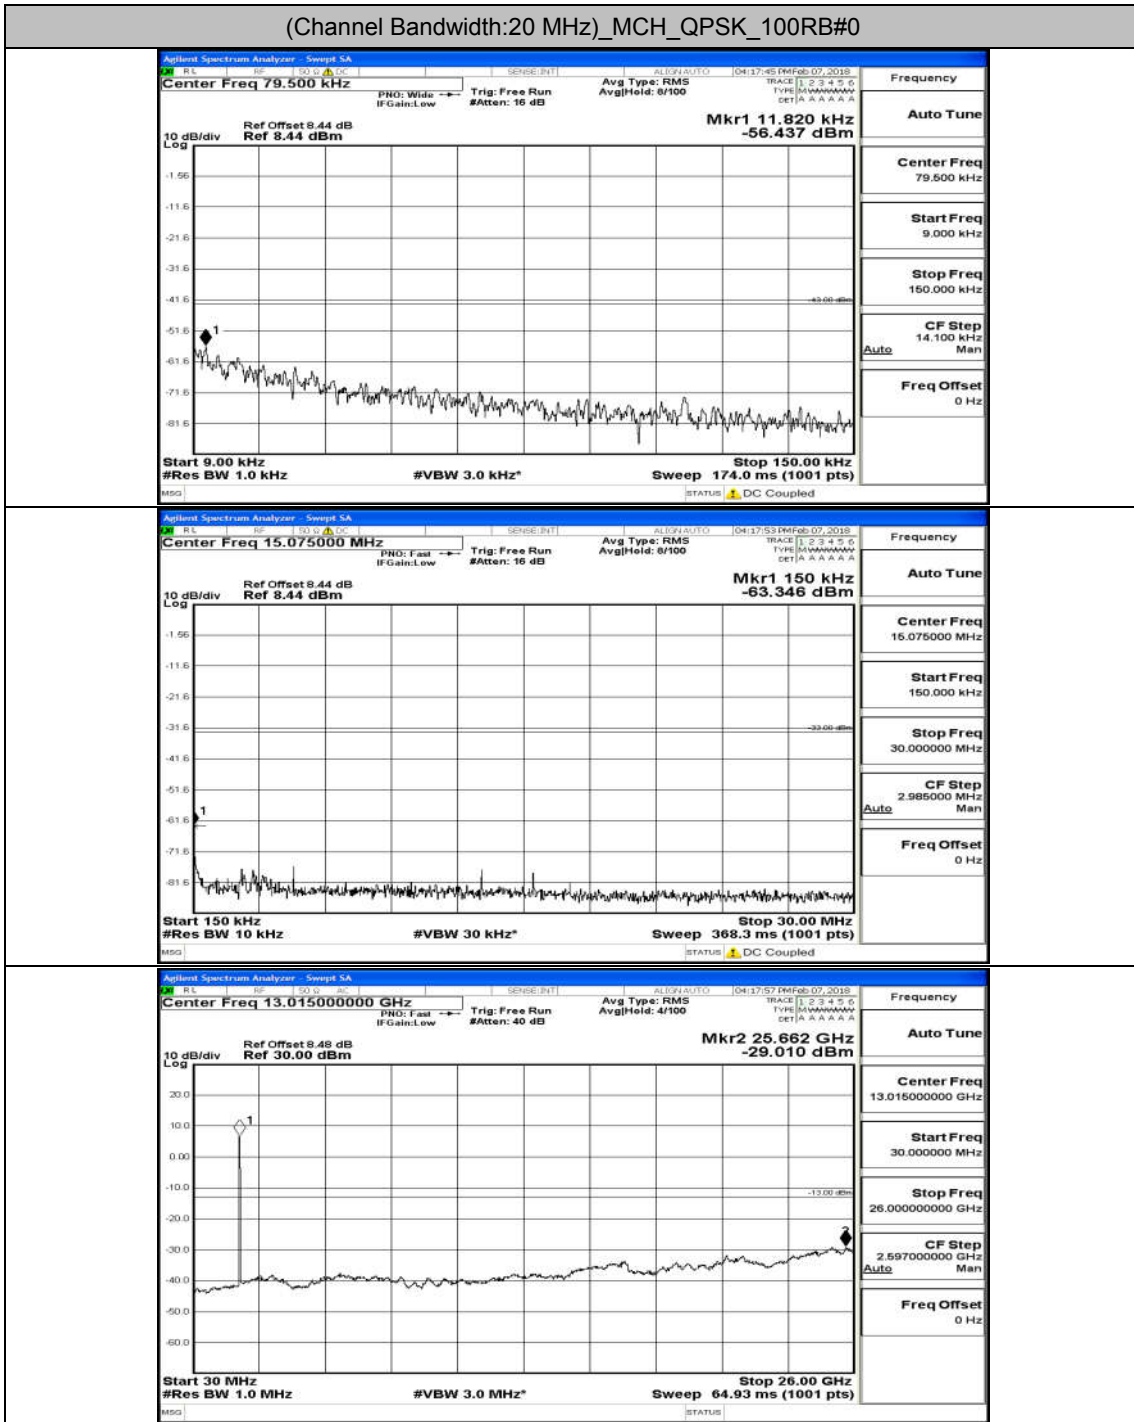

Appendix A.5: Conducted Spurious Emission

Test Graphs

Channel Bandwidth: 1.4 MHz

(Channel Bandwidth: 1.4 MHz)_MCH_QPSK_6RB#0

(Channel Bandwidth: 1.4 MHz)_HCH_QPSK_6RB#0

(Channel Bandwidth: 1.4 MHz)_LCH_16QAM_6RB#0

(Channel Bandwidth: 5 MHz)_LCH_16QAM_25RB#0

(Channel Bandwidth: 5 MHz)_MCH_16QAM_25RB#0

Channel Bandwidth: 10 MHz

Channel Bandwidth: 10 MHz_LCH_16QAM_50RB#0

Channel Bandwidth: 10 MHz_MCH_16QAM_50RB#0

Channel Bandwidth: 15 MHz

(Channel Bandwidth:15 MHz)_LCH_QPSK_75RB#0

(Channel Bandwidth:15 MHz)_LCH_16QAM_75RB#0

(Channel Bandwidth:15 MHz)_HCH_16QAM_75RB#0

Channel Bandwidth: 20 MHz

(Channel Bandwidth:20 MHz)_MCH_16QAM_100RB#0