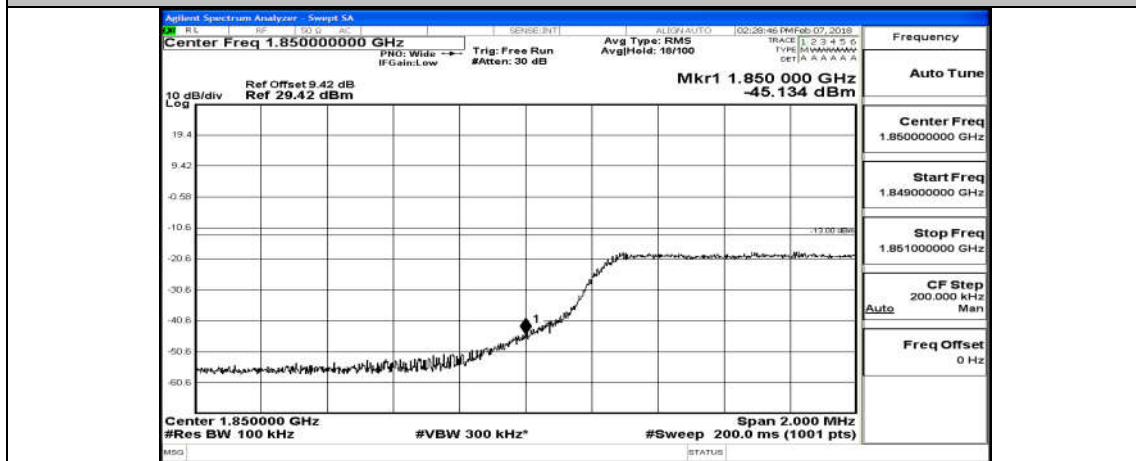

(Channel Bandwidth: 3 MHz)_LCH_16QAM_15RB#0

(Channel Bandwidth: 3 MHz)_HCH_16QAM_1RB#0

(Channel Bandwidth: 3 MHz)_HCH_16QAM_15RB#0

Channel Bandwidth: 5 MHz

(Channel Bandwidth: 5 MHz)_LCH_QPSK_1RB#0

(Channel Bandwidth: 5 MHz)_LCH_QPSK_25RB#0