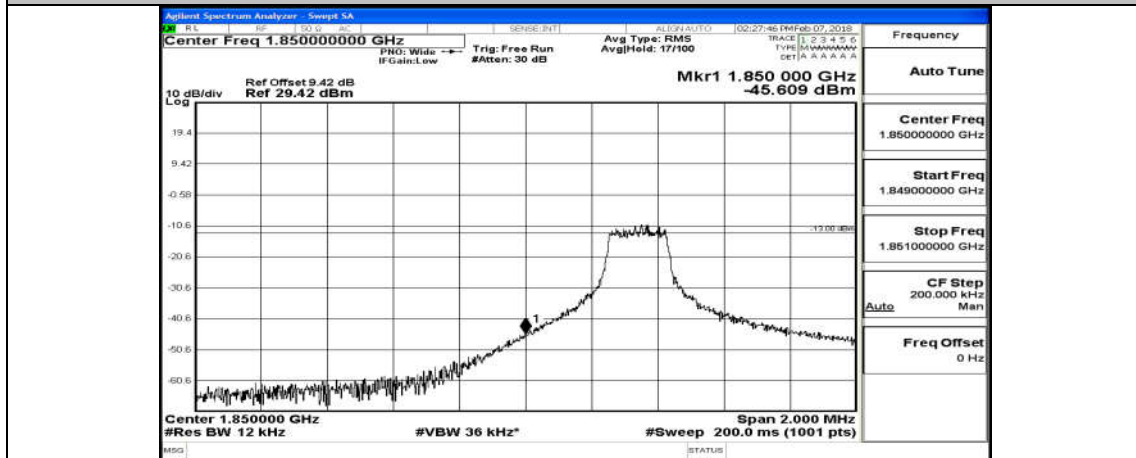

(Channel Bandwidth: 5 MHz)_LCH_16QAM_1RB#0