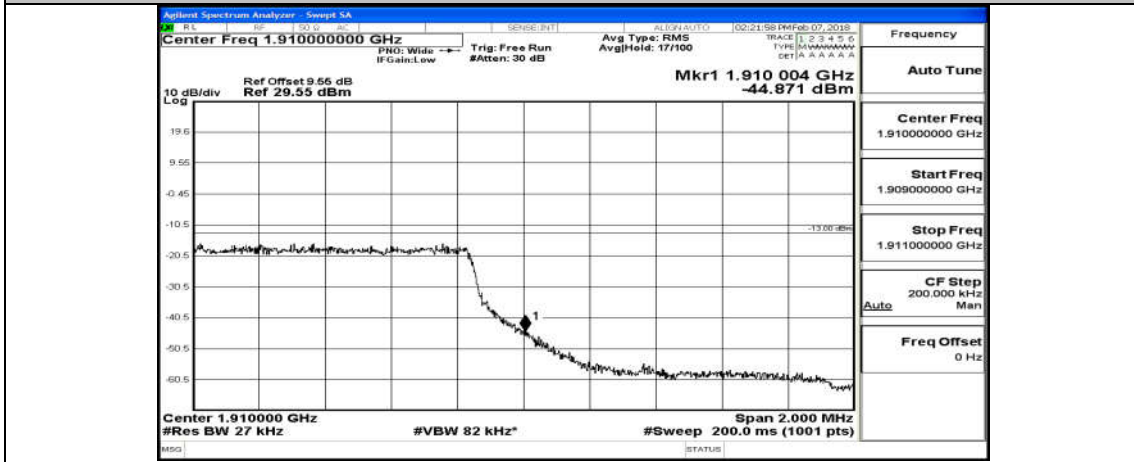

Appendix A.4: Band Edge

Test Graphs

Channel Bandwidth: 1.4 MHz

(Channel Bandwidth: 1.4 MHz)_LCH_QPSK_1RB#0

(Channel Bandwidth: 1.4 MHz)_LCH_QPSK_6RB#0

(Channel Bandwidth: 1.4 MHz)_HCH_QPSK_1RB#0

(Channel Bandwidth: 1.4 MHz)_HCH_QPSK_6RB#0

(Channel Bandwidth: 1.4 MHz)_LCH_16QAM_1RB#0

(Channel Bandwidth: 1.4 MHz)_LCH_16QAM_6RB#0

(Channel Bandwidth: 1.4 MHz)_HCH_16QAM_1RB#0

(Channel Bandwidth: 1.4 MHz)_HCH_16QAM_6RB#0

Channel Bandwidth: 3 MHz