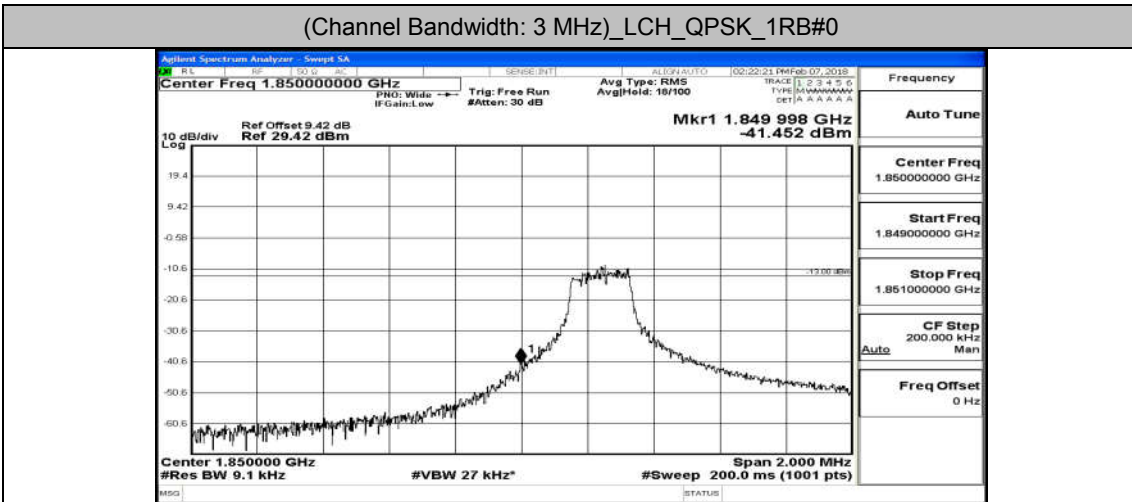

Channel Bandwidth: 3 MHz

(Channel Bandwidth: 3 MHz)_LCH_QPSK_1RB#0