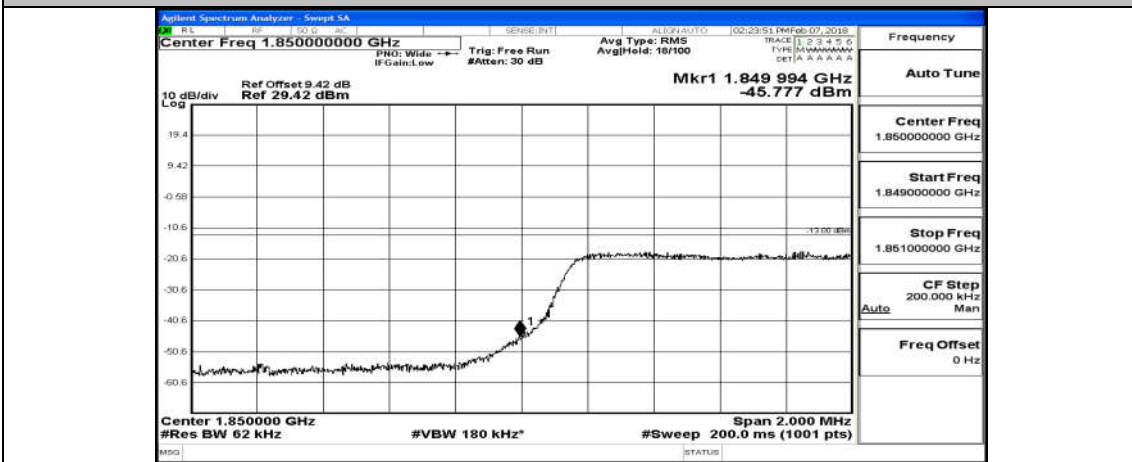

(Channel Bandwidth: 3 MHz)_LCH_QPSK_1RB#0

(Channel Bandwidth: 3 MHz)_LCH_QPSK_15RB#0

(Channel Bandwidth: 3 MHz)_HCH_QPSK_1RB#0

(Channel Bandwidth: 3 MHz)_HCH_QPSK_15RB#0

(Channel Bandwidth: 3 MHz)_LCH_16QAM_1RB#0

(Channel Bandwidth: 3 MHz)_LCH_16QAM_15RB#0

(Channel Bandwidth: 3 MHz)_HCH_16QAM_1RB#0

(Channel Bandwidth: 3 MHz)_HCH_16QAM_15RB#0

Channel Bandwidth: 5 MHz

(Channel Bandwidth: 5 MHz)_LCH_QPSK_1RB#0

(Channel Bandwidth: 5 MHz)_LCH_QPSK_25RB#0