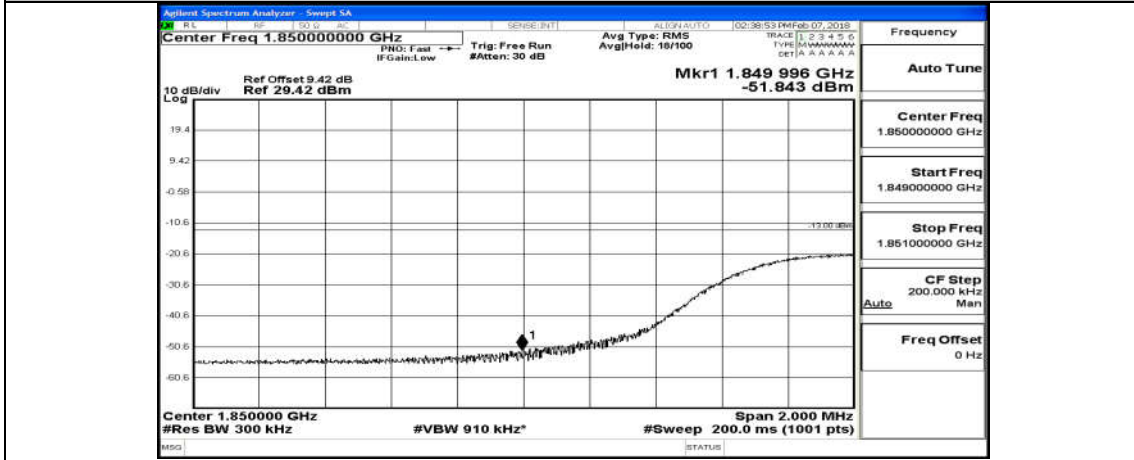

(Channel Bandwidth:15 MHz)_LCH_QPSK_75RB#0

(Channel Bandwidth:15 MHz)_HCH_QPSK_1RB#0

(Channel Bandwidth:15 MHz)_HCH_QPSK_75RB#0

(Channel Bandwidth:15 MHz)_LCH_16QAM_1RB#0

(Channel Bandwidth:15 MHz)_LCH_16QAM_75RB#0