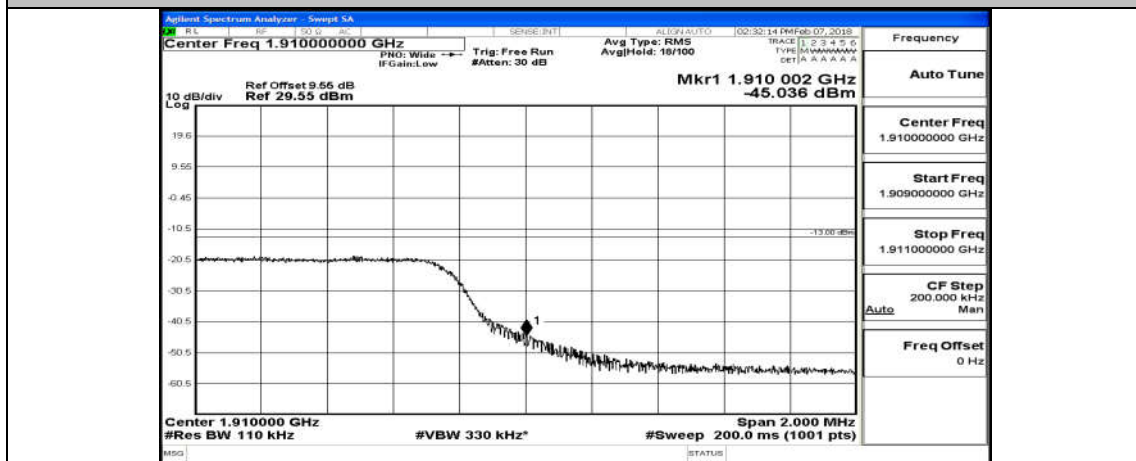

(Channel Bandwidth: 5 MHz)_HCH_16QAM_25RB#0

Channel Bandwidth: 10 MHz