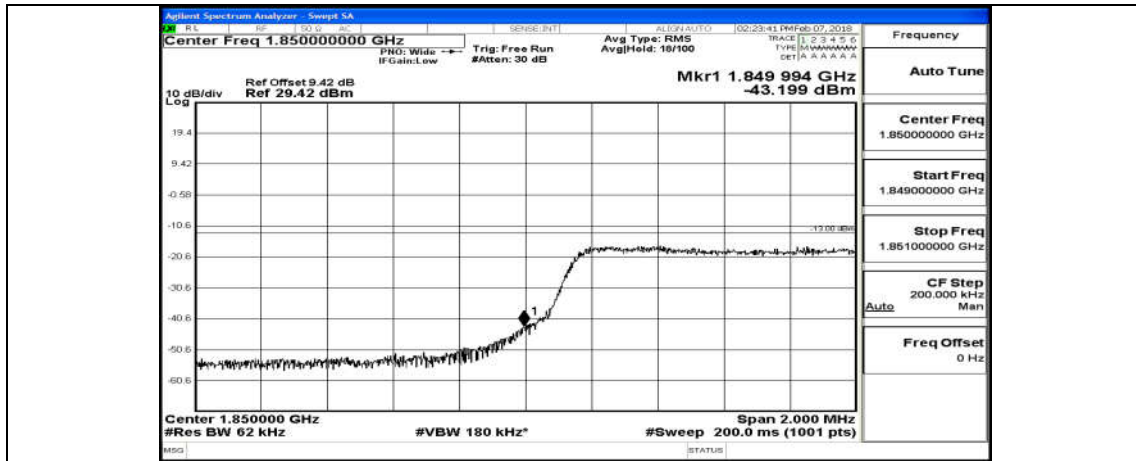

(Channel Bandwidth: 1.4 MHz)_LCH_16QAM_1RB#0

(Channel Bandwidth: 1.4 MHz)_LCH_16QAM_6RB#0

(Channel Bandwidth: 1.4 MHz)_HCH_16QAM_1RB#0

(Channel Bandwidth: 1.4 MHz)_HCH_16QAM_6RB#0

Channel Bandwidth: 3 MHz

(Channel Bandwidth: 3 MHz)_LCH_QPSK_1RB#0

(Channel Bandwidth: 3 MHz)_LCH_QPSK_15RB#0

(Channel Bandwidth: 3 MHz)_HCH_QPSK_1RB#0

(Channel Bandwidth: 3 MHz)_HCH_QPSK_15RB#0

(Channel Bandwidth: 3 MHz)_LCH_16QAM_1RB#0