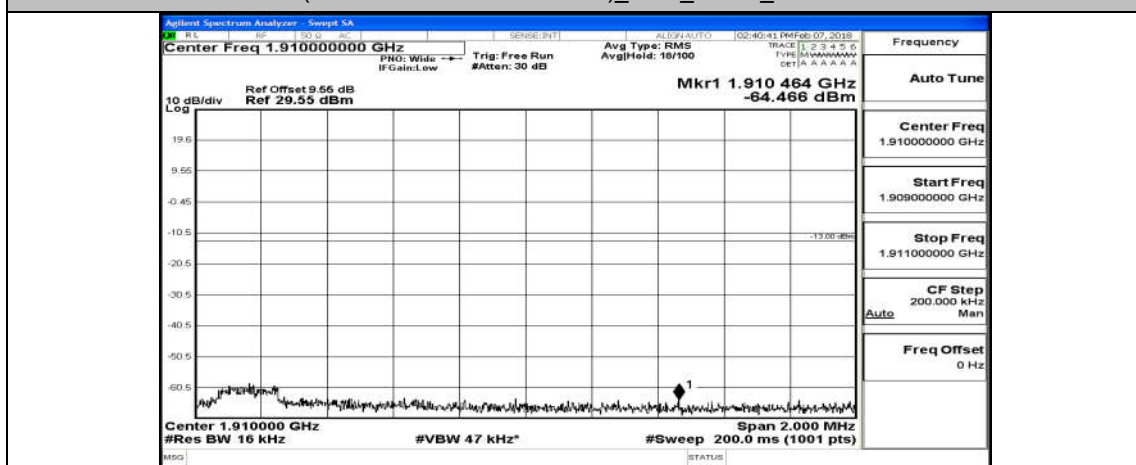

(Channel Bandwidth:15 MHz)_HCH_QPSK_1RB#0