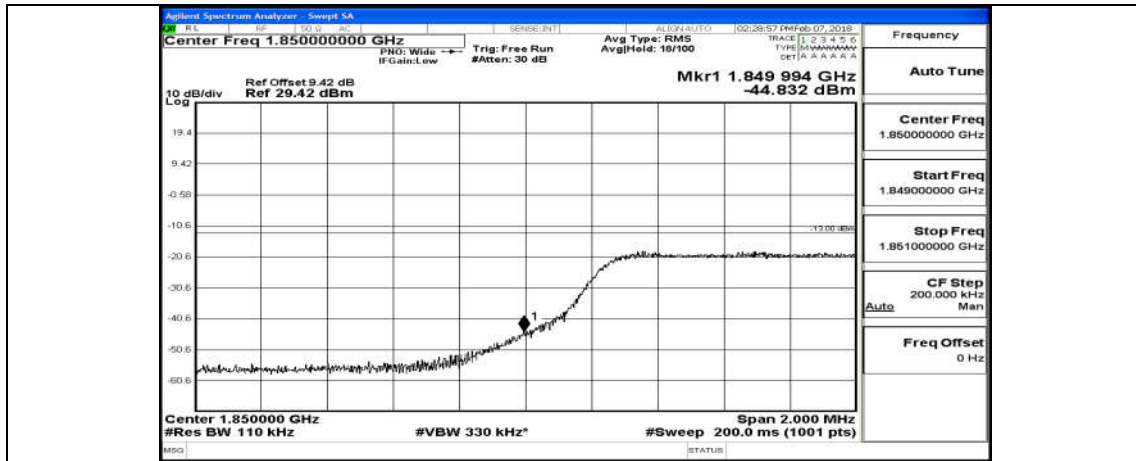

(Channel Bandwidth: 5 MHz)_HCH_QPSK_1RB#0

(Channel Bandwidth: 5 MHz)_HCH_QPSK_25RB#0

(Channel Bandwidth: 5 MHz)_LCH_16QAM_1RB#0

(Channel Bandwidth: 5 MHz)_LCH_16QAM_25RB#0

(Channel Bandwidth: 5 MHz)_HCH_16QAM_1RB#0