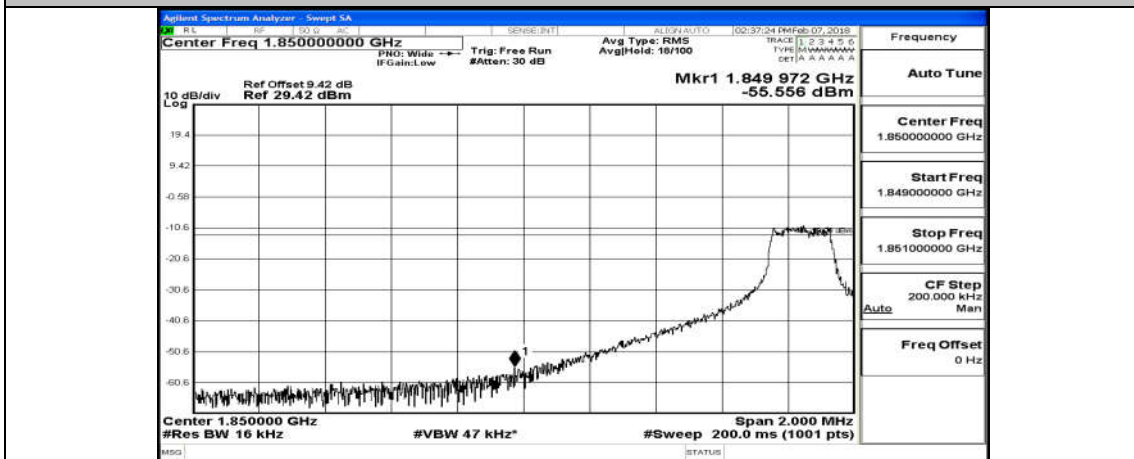

Channel Bandwidth: 10 MHz_LCH_16QAM_1RB#0

Channel Bandwidth: 10 MHz_LCH_16QAM_50RB#0

Channel Bandwidth: 10 MHz_HCH_16QAM_1RB#0

Channel Bandwidth: 10 MHz_HCH_16QAM_50RB#0

Channel Bandwidth: 15 MHz

(Channel Bandwidth:15 MHz)_LCH_QPSK_1RB#0