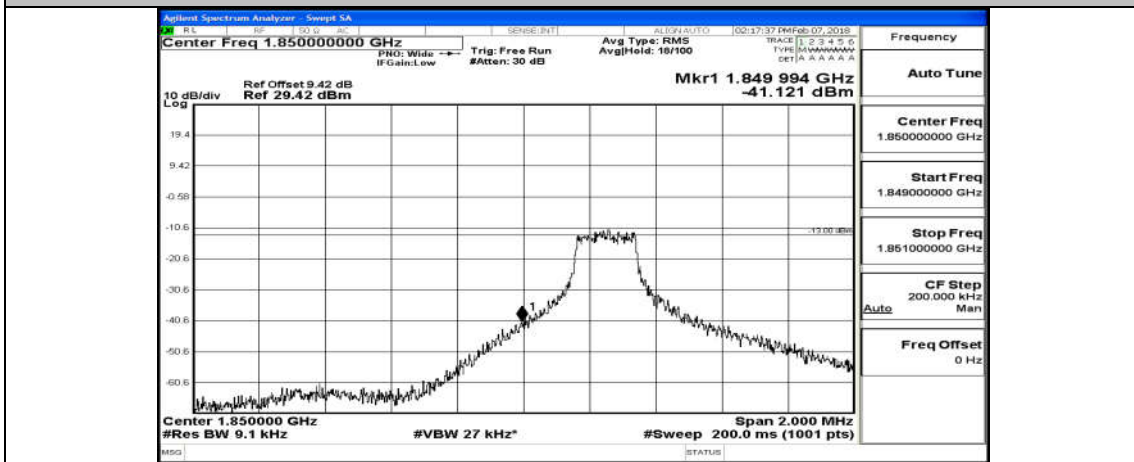

Appendix A.4: Band Edge

Test Graphs

Channel Bandwidth: 1.4 MHz

(Channel Bandwidth: 1.4 MHz)_LCH_QPSK_1RB#0

(Channel Bandwidth: 1.4 MHz)_LCH_QPSK_6RB#0

(Channel Bandwidth: 1.4 MHz)_HCH_QPSK_1RB#0

(Channel Bandwidth: 1.4 MHz)_HCH_QPSK_6RB#0

(Channel Bandwidth: 1.4 MHz)_LCH_16QAM_1RB#0

(Channel Bandwidth: 1.4 MHz)_LCH_16QAM_6RB#0

(Channel Bandwidth: 1.4 MHz)_HCH_16QAM_1RB#0

(Channel Bandwidth: 1.4 MHz)_HCH_16QAM_6RB#0

Channel Bandwidth: 3 MHz