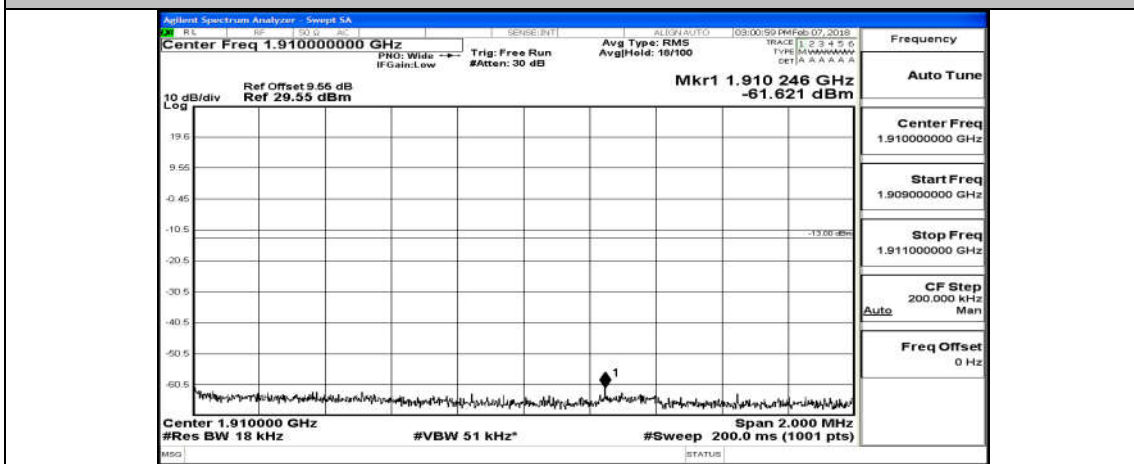

(Channel Bandwidth:20 MHz)_HCH_QPSK_100RB#0

(Channel Bandwidth:20 MHz)_LCH_16QAM_1RB#0

(Channel Bandwidth:20 MHz)_LCH_16QAM_100RB#0

(Channel Bandwidth:20 MHz)_HCH_16QAM_1RB#0

(Channel Bandwidth:20 MHz)_HCH_16QAM_100RB#0