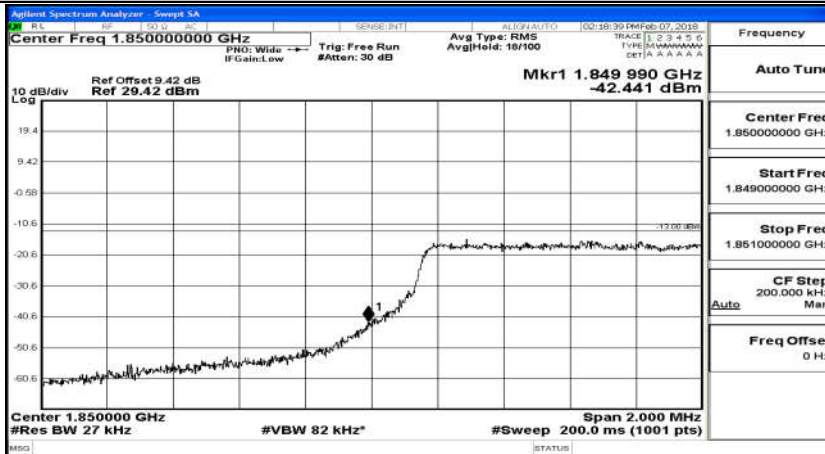

Appendix A.4: Band Edge

Test Graphs

Channel Bandwidth: 1.4 MHz

(Channel Bandwidth: 1.4 MHz)_LCH_QPSK_1RB#0

(Channel Bandwidth: 1.4 MHz)_LCH_QPSK_6RB#0

(Channel Bandwidth: 1.4 MHz)_HCH_QPSK_1RB#0

(Channel Bandwidth: 1.4 MHz)_HCH_QPSK_6RB#0

(Channel Bandwidth: 1.4 MHz)_LCH_16QAM_1RB#0

(Channel Bandwidth: 1.4 MHz)_LCH_16QAM_6RB#0

(Channel Bandwidth: 1.4 MHz)_HCH_16QAM_1RB#0

(Channel Bandwidth: 1.4 MHz)_HCH_16QAM_6RB#0

Channel Bandwidth: 3 MHz