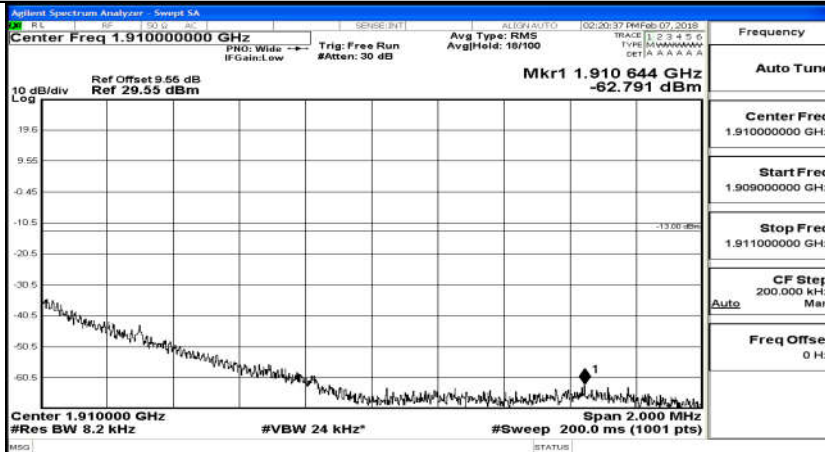

Appendix A.4: Band Edge

Test Graphs

Channel Bandwidth: 1.4 MHz

(Channel Bandwidth: 1.4 MHz)_LCH_QPSK_1RB#0

(Channel Bandwidth: 1.4 MHz)_LCH_QPSK_6RB#0

(Channel Bandwidth: 1.4 MHz)_HCH_QPSK_1RB#0

(Channel Bandwidth: 1.4 MHz)_HCH_QPSK_6RB#0

(Channel Bandwidth: 1.4 MHz)_LCH_16QAM_1RB#0

(Channel Bandwidth: 1.4 MHz)_LCH_16QAM_6RB#0

(Channel Bandwidth: 1.4 MHz)_HCH_16QAM_1RB#0

(Channel Bandwidth: 1.4 MHz)_HCH_16QAM_6RB#0

Channel Bandwidth: 3 MHz