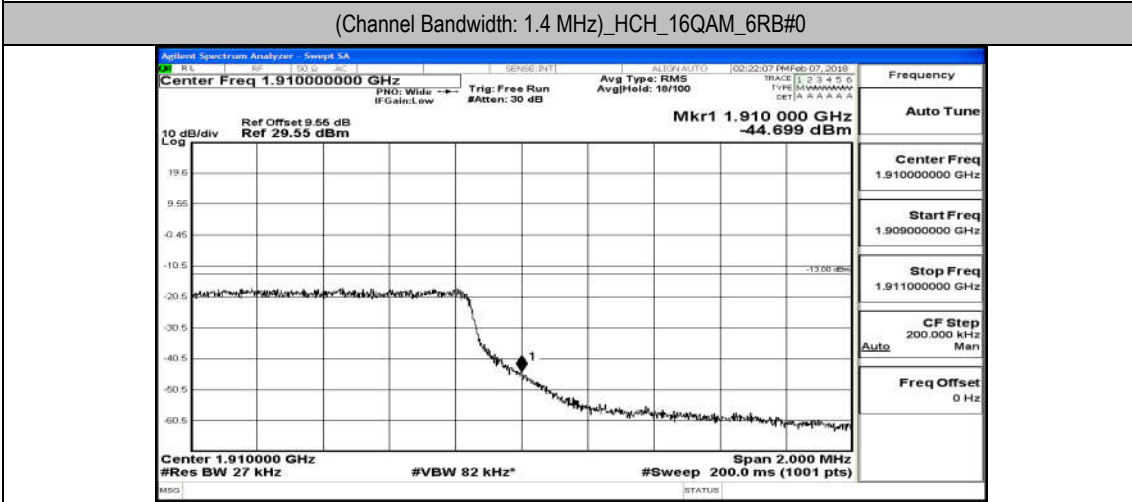

Appendix A.4: Band Edge

Test Graphs

Channel Bandwidth: 1.4 MHz

(Channel Bandwidth: 1.4 MHz)_LCH_QPSK_1RB#0

(Channel Bandwidth: 1.4 MHz)_LCH_QPSK_6RB#0

(Channel Bandwidth: 1.4 MHz)_HCH_QPSK_1RB#0

(Channel Bandwidth: 1.4 MHz)_HCH_QPSK_6RB#0

(Channel Bandwidth: 1.4 MHz)_LCH_16QAM_1RB#0

(Channel Bandwidth: 1.4 MHz)_LCH_16QAM_6RB#0

(Channel Bandwidth: 1.4 MHz)_HCH_16QAM_1RB#0

(Channel Bandwidth: 1.4 MHz)_HCH_16QAM_6RB#0

Channel Bandwidth: 3 MHz

(Channel Bandwidth: 3 MHz)_LCH_QPSK_1RB#0

(Channel Bandwidth: 3 MHz)_LCH_QPSK_15RB#0

(Channel Bandwidth: 3 MHz)_HCH_QPSK_1RB#0

(Channel Bandwidth: 3 MHz)_HCH_QPSK_15RB#0

(Channel Bandwidth: 3 MHz)_LCH_16QAM_1RB#0