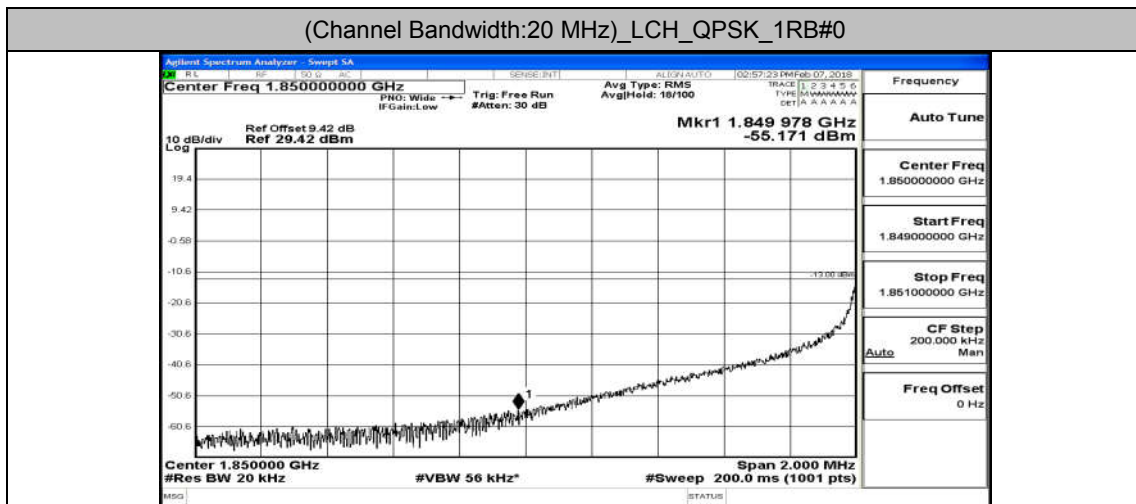

(Channel Bandwidth:15 MHz)_HCH_16QAM_1RB#0

(Channel Bandwidth:15 MHz)_HCH_16QAM_75RB#0

Channel Bandwidth: 20 MHz

(Channel Bandwidth:20 MHz)_LCH_QPSK_1RB#0

(Channel Bandwidth:20 MHz)_LCH_QPSK_100RB#0

(Channel Bandwidth:20 MHz)_HCH_QPSK_1RB#0