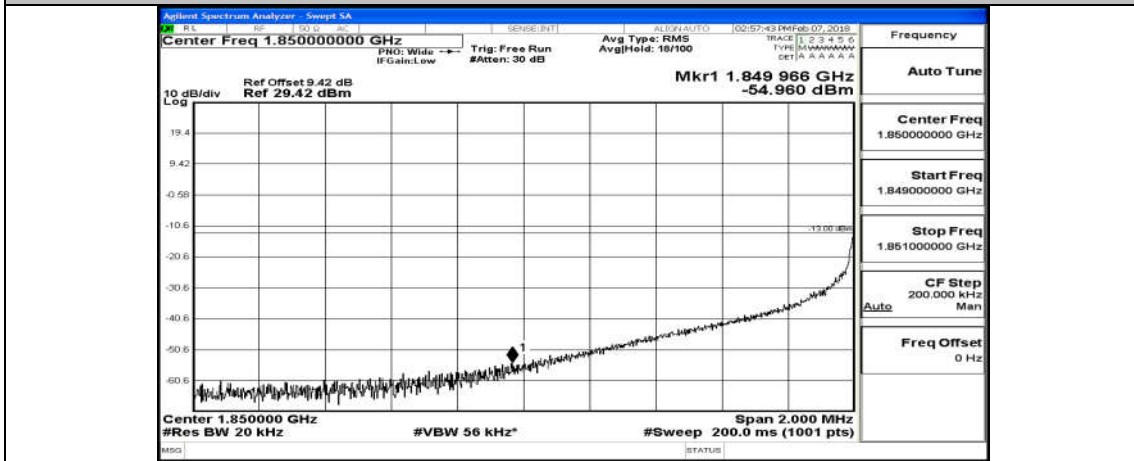

(Channel Bandwidth:20 MHz)_LCH_16QAM_1RB#0