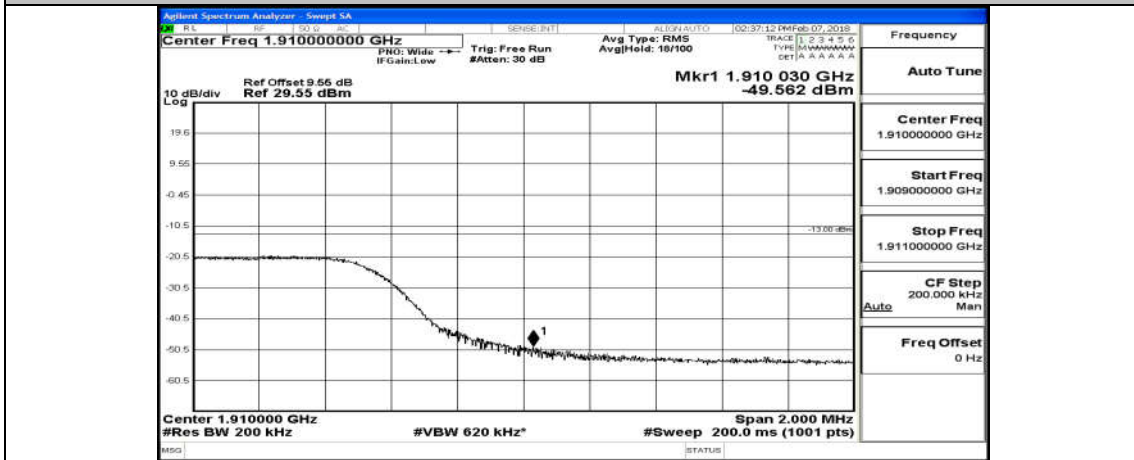

Channel Bandwidth: 10 MHz_LCH_16QAM_1RB#0

Channel Bandwidth: 10 MHz_LCH_16QAM_50RB#0

Channel Bandwidth: 10 MHz_HCH_16QAM_1RB#0

Channel Bandwidth: 10 MHz_HCH_16QAM_50RB#0

Channel Bandwidth: 15 MHz

(Channel Bandwidth:15 MHz)_LCH_QPSK_1RB#0