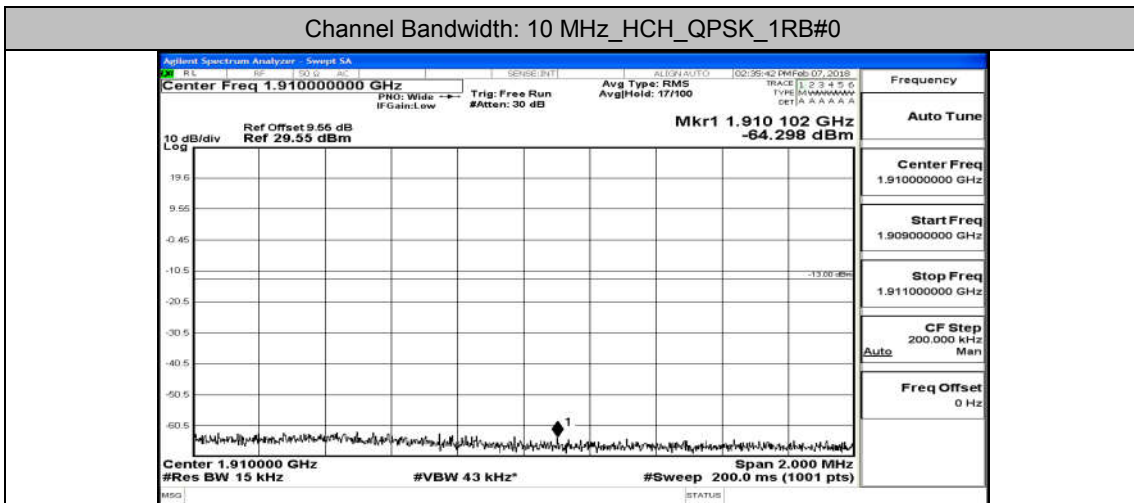

(Channel Bandwidth: 5 MHz)_HCH_16QAM_25RB#0

Channel Bandwidth: 10 MHz

Channel Bandwidth: 10 MHz_LCH_QPSK_1RB#0

Channel Bandwidth: 10 MHz_LCH_QPSK_50RB#0

Channel Bandwidth: 10 MHz_HCH_QPSK_1RB#0

Channel Bandwidth: 10 MHz_HCH_QPSK_50RB#0