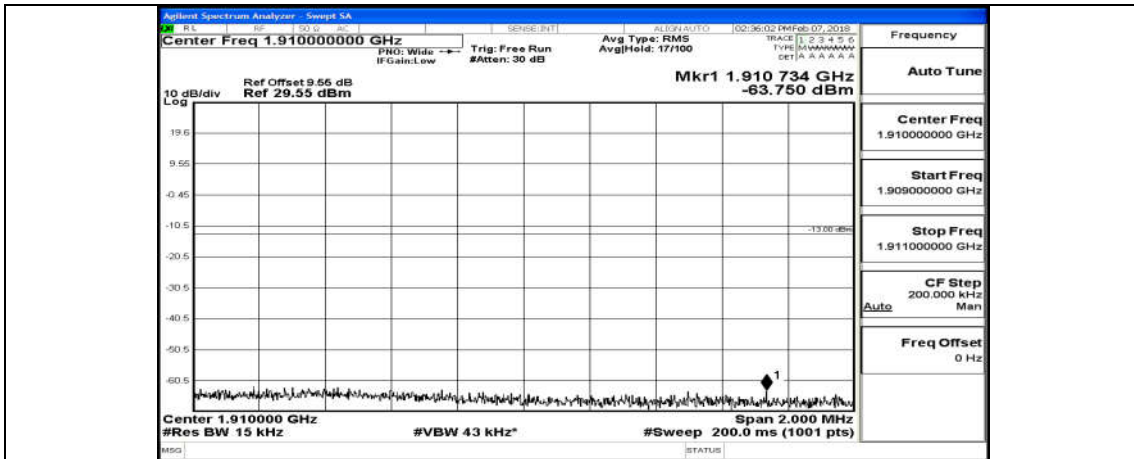

Channel Bandwidth: 10 MHz_HCH_16QAM_1RB#0