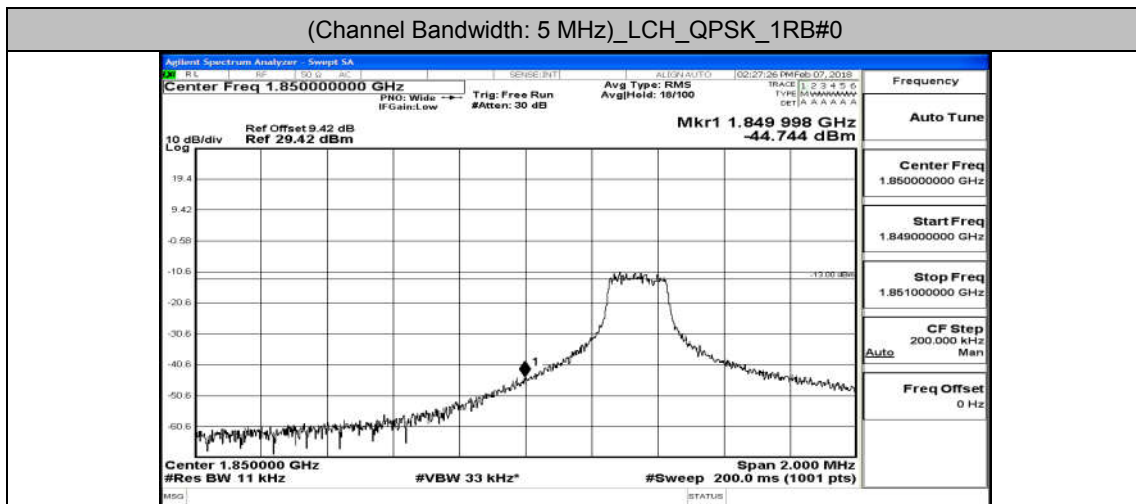

(Channel Bandwidth: 3 MHz)_LCH_16QAM_15RB#0

(Channel Bandwidth: 3 MHz)_HCH_16QAM_1RB#0

(Channel Bandwidth: 3 MHz)_HCH_16QAM_15RB#0

Channel Bandwidth: 5 MHz

(Channel Bandwidth: 5 MHz)_LCH_QPSK_1RB#0

(Channel Bandwidth: 5 MHz)_LCH_QPSK_25RB#0