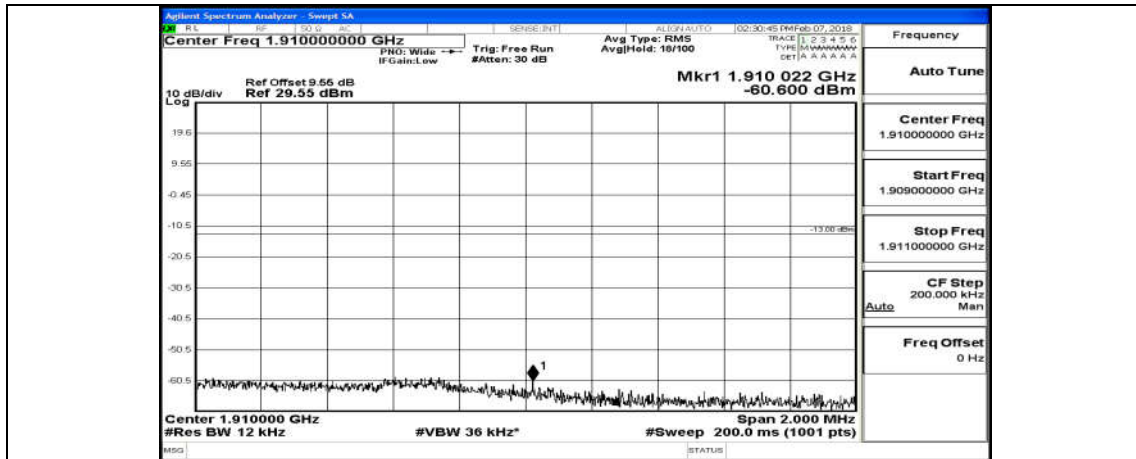

(Channel Bandwidth: 5 MHz)_HCH_QPSK_1RB#0