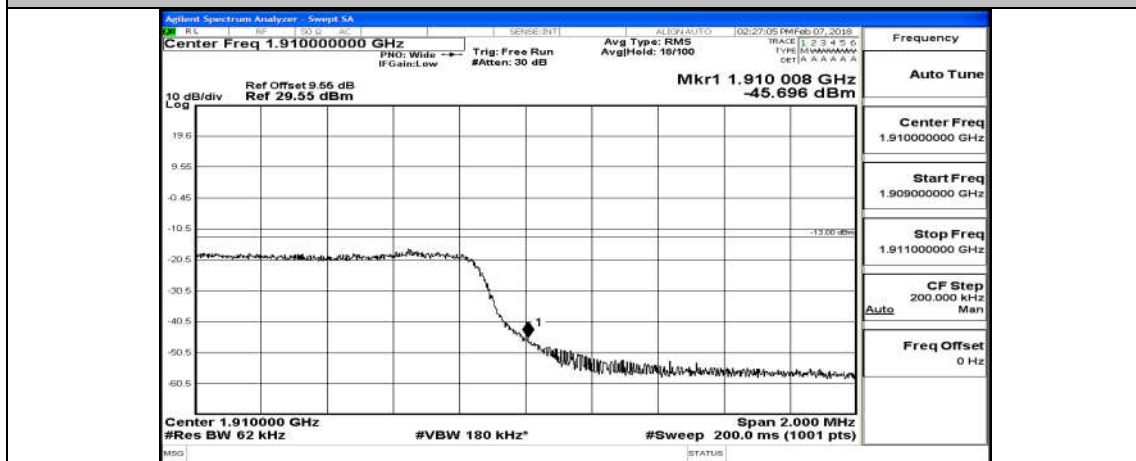

(Channel Bandwidth: 3 MHz)_LCH_QPSK_1RB#0

(Channel Bandwidth: 3 MHz)_LCH_QPSK_15RB#0

(Channel Bandwidth: 3 MHz)_HCH_QPSK_1RB#0

(Channel Bandwidth: 3 MHz)_HCH_QPSK_15RB#0

(Channel Bandwidth: 3 MHz)_LCH_16QAM_1RB#0

(Channel Bandwidth: 3 MHz)_LCH_16QAM_15RB#0

(Channel Bandwidth: 3 MHz)_HCH_16QAM_1RB#0

(Channel Bandwidth: 3 MHz)_HCH_16QAM_15RB#0

Channel Bandwidth: 5 MHz

(Channel Bandwidth: 5 MHz)_LCH_QPSK_1RB#0

(Channel Bandwidth: 5 MHz)_LCH_QPSK_25RB#0