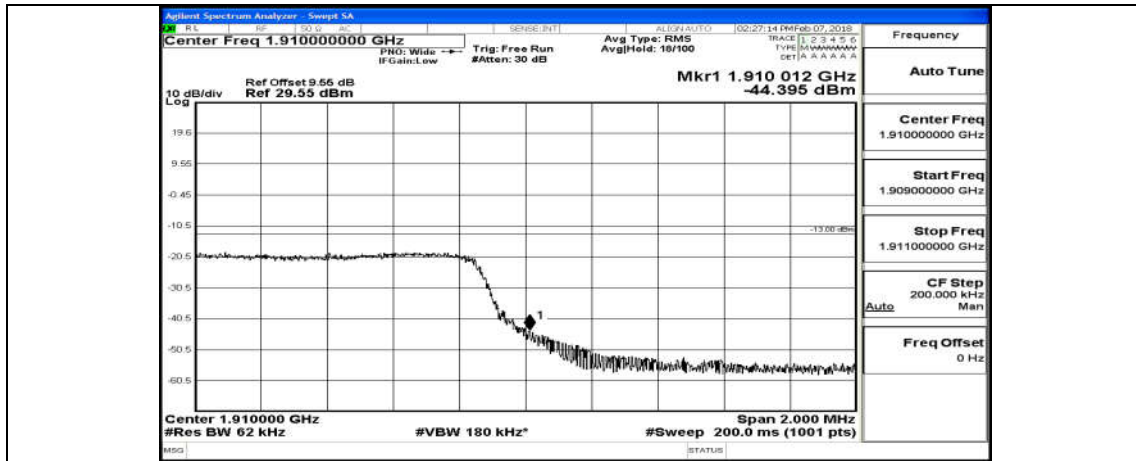

(Channel Bandwidth: 3 MHz)_HCH_16QAM_15RB#0