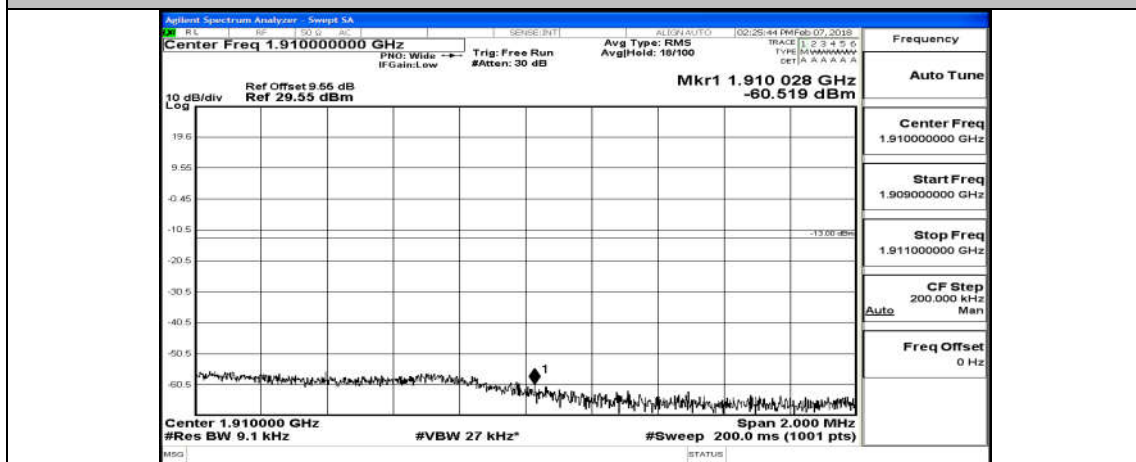

(Channel Bandwidth: 1.4 MHz)_LCH_16QAM_1RB#0

(Channel Bandwidth: 1.4 MHz)_LCH_16QAM_6RB#0

(Channel Bandwidth: 1.4 MHz)_HCH_16QAM_1RB#0

(Channel Bandwidth: 1.4 MHz)_HCH_16QAM_6RB#0

Channel Bandwidth: 3 MHz

(Channel Bandwidth: 3 MHz)_LCH_QPSK_1RB#0

(Channel Bandwidth: 3 MHz)_LCH_QPSK_15RB#0

(Channel Bandwidth: 3 MHz)_HCH_QPSK_1RB#0

(Channel Bandwidth: 3 MHz)_HCH_QPSK_15RB#0

(Channel Bandwidth: 3 MHz)_LCH_16QAM_1RB#0