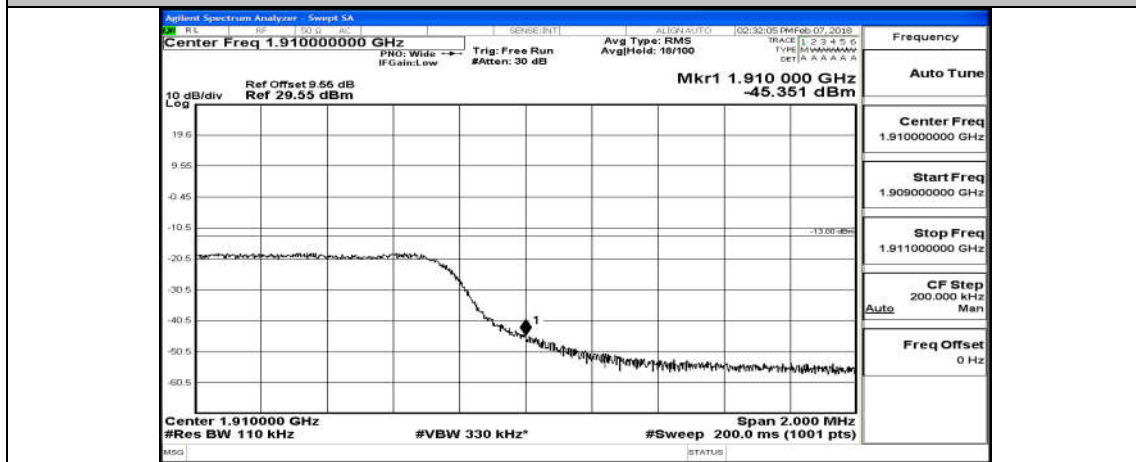

(Channel Bandwidth: 5 MHz)_HCH_QPSK_25RB#0