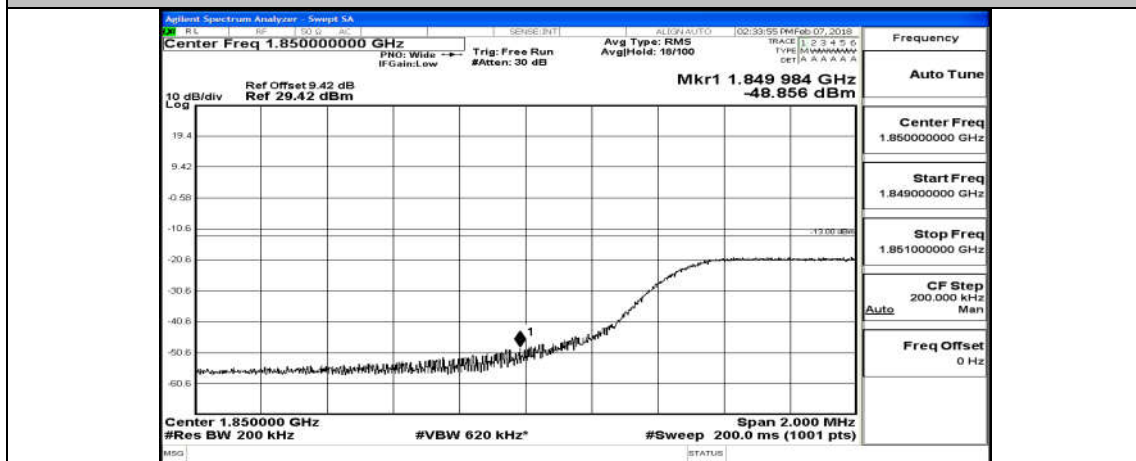

Channel Bandwidth: 10 MHz_LCH_16QAM_50RB#0