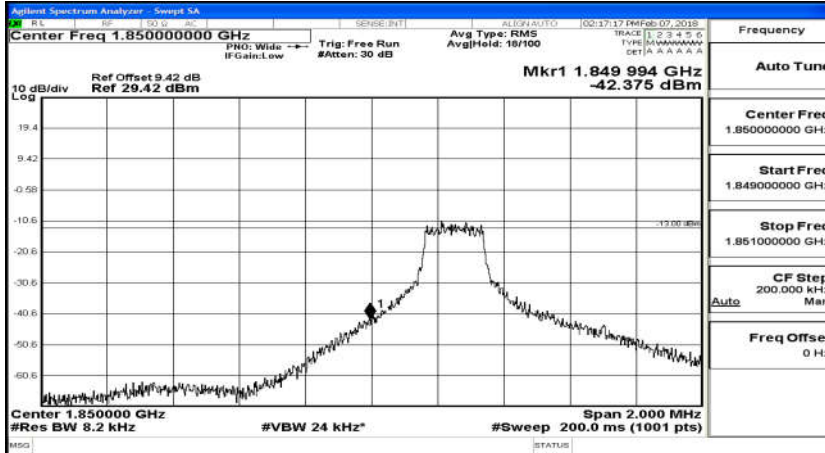

Appendix A.4: Band Edge

Test Graphs

Channel Bandwidth: 1.4 MHz

(Channel Bandwidth: 1.4 MHz)_LCH_QPSK_1RB#0

(Channel Bandwidth: 1.4 MHz)_LCH_QPSK_6RB#0

(Channel Bandwidth: 1.4 MHz)_HCH_QPSK_1RB#0

(Channel Bandwidth: 1.4 MHz)_HCH_QPSK_6RB#0

(Channel Bandwidth: 1.4 MHz)_LCH_16QAM_1RB#0

(Channel Bandwidth: 1.4 MHz)_LCH_16QAM_6RB#0

(Channel Bandwidth: 1.4 MHz)_HCH_16QAM_1RB#0

(Channel Bandwidth: 1.4 MHz)_HCH_16QAM_6RB#0

Channel Bandwidth: 3 MHz