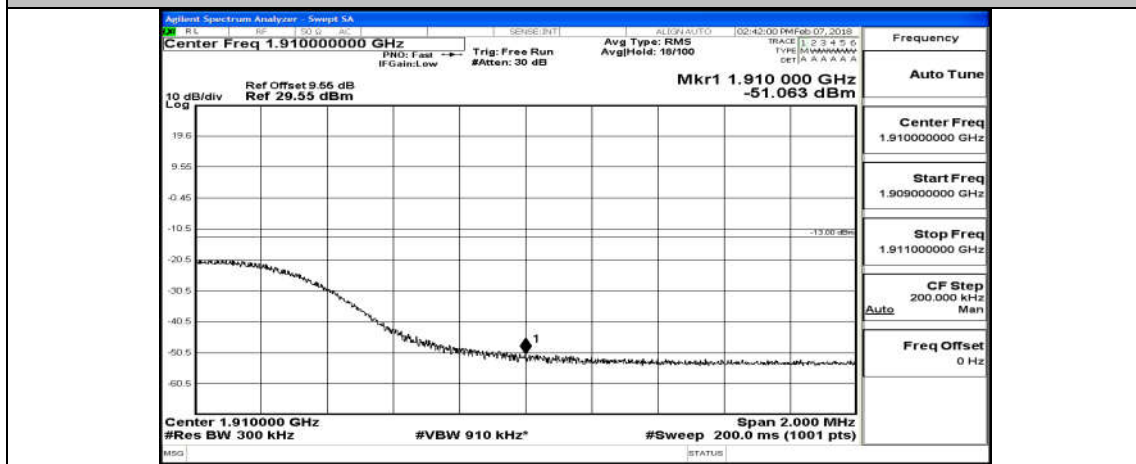

(Channel Bandwidth:15 MHz)_HCH_QPSK_75RB#0