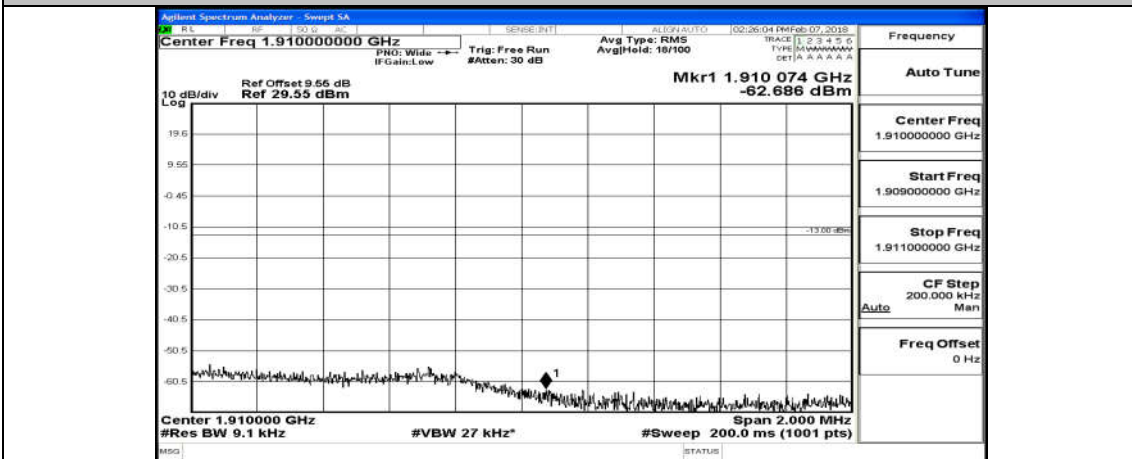

(Channel Bandwidth: 3 MHz)_LCH_QPSK_1RB#0

(Channel Bandwidth: 3 MHz)_LCH_QPSK_15RB#0

(Channel Bandwidth: 3 MHz)_HCH_QPSK_1RB#0

(Channel Bandwidth: 3 MHz)_HCH_QPSK_15RB#0

(Channel Bandwidth: 3 MHz)_LCH_16QAM_1RB#0

(Channel Bandwidth: 3 MHz)_LCH_16QAM_15RB#0

(Channel Bandwidth: 3 MHz)_HCH_16QAM_1RB#0

(Channel Bandwidth: 3 MHz)_HCH_16QAM_15RB#0

Channel Bandwidth: 5 MHz

(Channel Bandwidth: 5 MHz)_LCH_QPSK_1RB#0

(Channel Bandwidth: 5 MHz)_LCH_QPSK_25RB#0