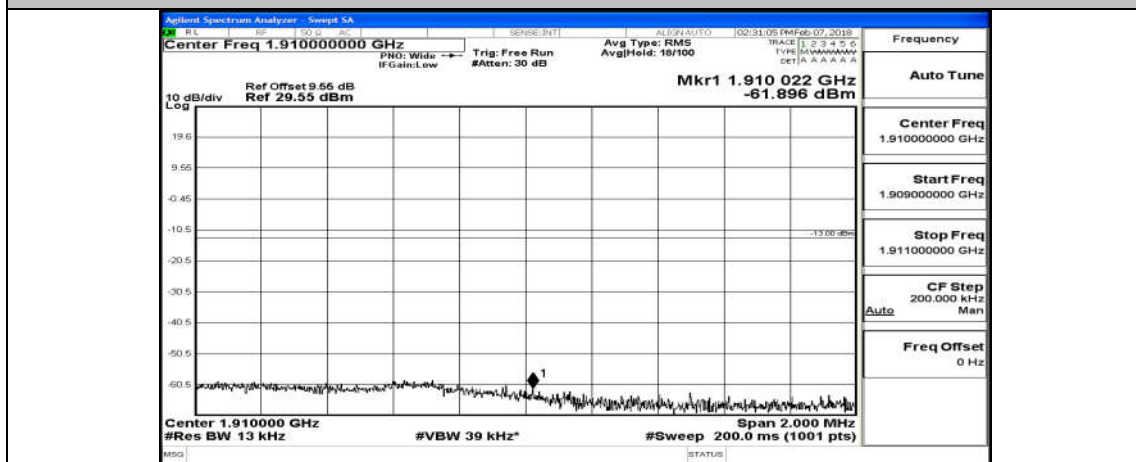

(Channel Bandwidth: 5 MHz)_HCH_QPSK_1RB#0

(Channel Bandwidth: 5 MHz)_HCH_QPSK_25RB#0

(Channel Bandwidth: 5 MHz)_LCH_16QAM_1RB#0

(Channel Bandwidth: 5 MHz)_LCH_16QAM_25RB#0

(Channel Bandwidth: 5 MHz)_HCH_16QAM_1RB#0