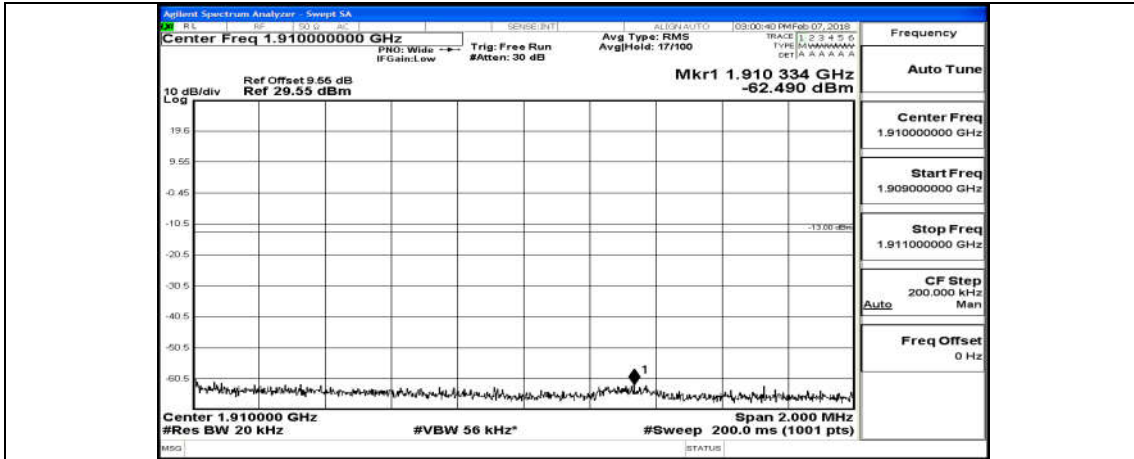

(Channel Bandwidth:15 MHz)_HCH_16QAM_1RB#0

(Channel Bandwidth:15 MHz)_HCH_16QAM_75RB#0

Channel Bandwidth: 20 MHz

(Channel Bandwidth:20 MHz)_LCH_QPSK_1RB#0

(Channel Bandwidth:20 MHz)_LCH_QPSK_100RB#0

(Channel Bandwidth:20 MHz)_HCH_QPSK_1RB#0