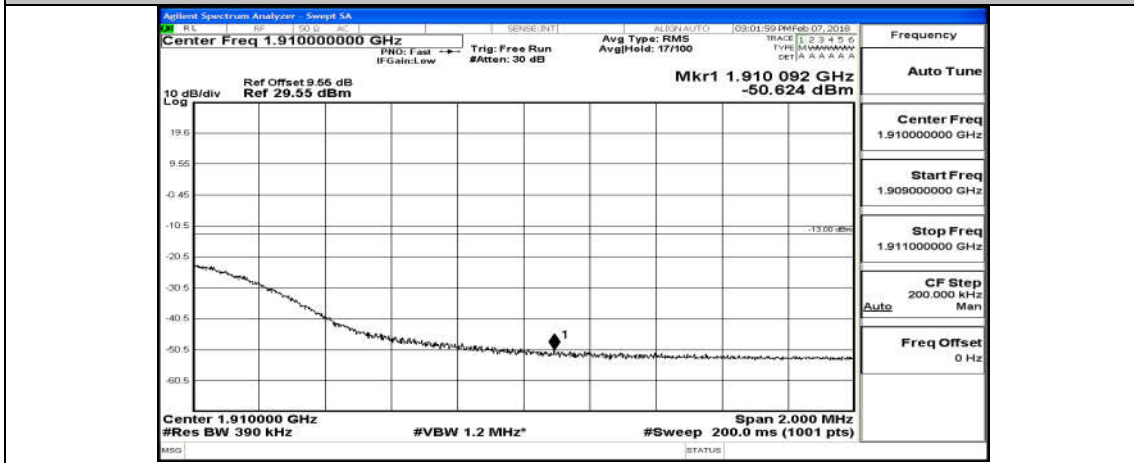

(Channel Bandwidth:20 MHz)_HCH_QPSK_100RB#0