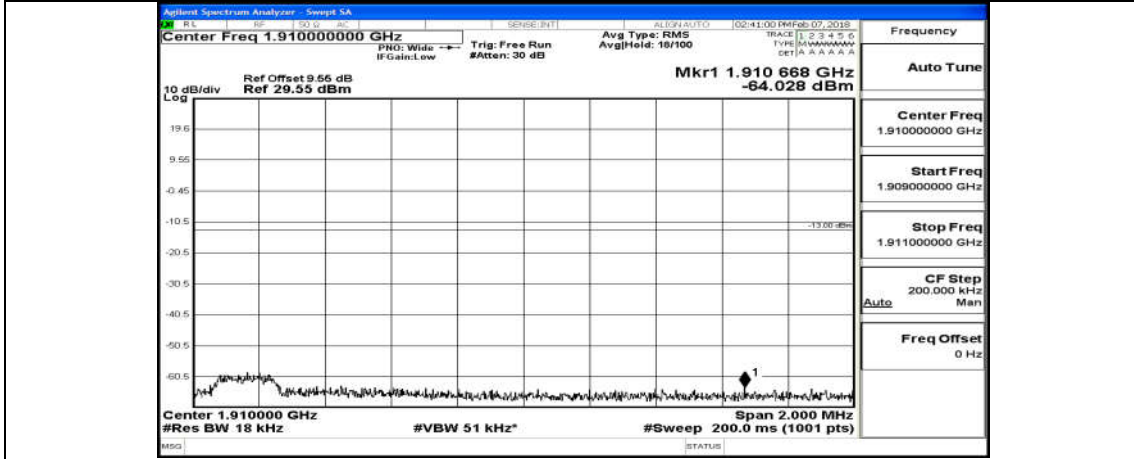

(Channel Bandwidth:15 MHz)_HCH_16QAM_1RB#0