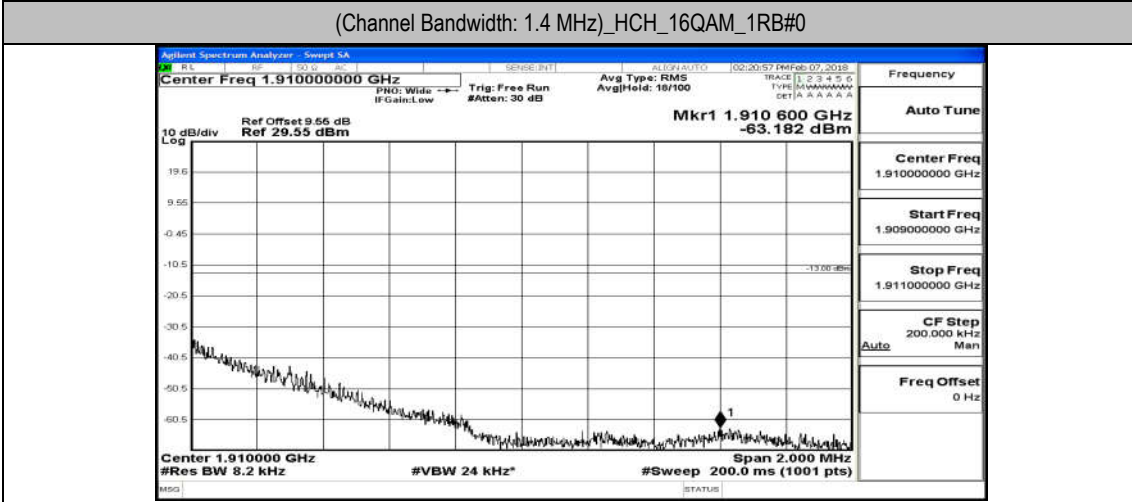

Appendix A.4: Band Edge

Test Graphs

Channel Bandwidth: 1.4 MHz

(Channel Bandwidth: 1.4 MHz)_LCH_QPSK_1RB#0

(Channel Bandwidth: 1.4 MHz)_LCH_QPSK_6RB#0

(Channel Bandwidth: 1.4 MHz)_HCH_QPSK_1RB#0

(Channel Bandwidth: 1.4 MHz)_HCH_QPSK_6RB#0

(Channel Bandwidth: 1.4 MHz)_LCH_16QAM_1RB#0

(Channel Bandwidth: 1.4 MHz)_LCH_16QAM_6RB#0

(Channel Bandwidth: 1.4 MHz)_HCH_16QAM_1RB#0

(Channel Bandwidth: 1.4 MHz)_HCH_16QAM_6RB#0

Channel Bandwidth: 3 MHz