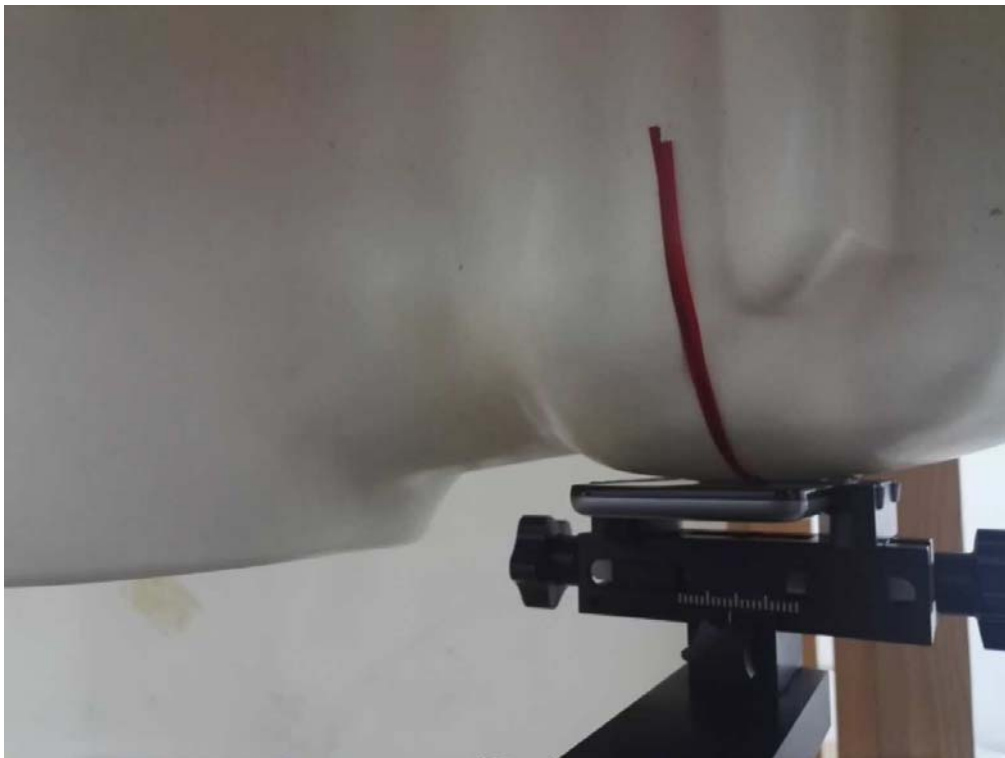

APPENDIX C EUT TEST POSITION PHOTOS

Liquid depth $\geq 15\text{cm}$

Body Back Setup Photo (10mm)

Body-worn Left Setup Photo (10mm)

Body-worn Right Setup Photo (10mm)

Body-worn Bottom Setup Photo (10mm)

Left Head Touch Setup Photo

Left Head Tilt Setup Photo

Right Head Touch Setup Photo

Right Head Tilt Setup Photo