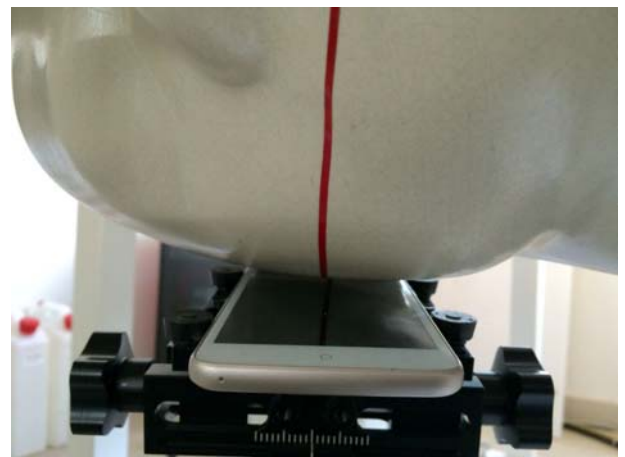

### 16. TestSetup Photos

	
<p>Liquid depth in the head phantom (835MHz)</p>	<p>Liquid depth in the body phantom (835MHz)</p>
	
<p>Liquid depth in the head phantom (1900MHz)</p>	<p>Liquid depth in the body phantom (1900MHz)</p>
	
<p>Liquid depth in the head phantom (2450MHz)</p>	<p>Liquid depth in the body phantom (2450MHz)</p>

Left Head Touch

Right Head Touch

Left Head Tilt (15°)

Right Head Tilt (15°)

Body-worn Front Side (5mm)

Body-worn Rear Side (5mm)

Hotspot mode - Front Side (10mm)

Hotspot mode - Rear Side (10mm)

Hotspot mode - Left Side (10mm)

Hotspot mode - Right Side (10mm)

Hotspot mode - Top Side (10mm)

Hotspot mode - Bottom Side (10mm)