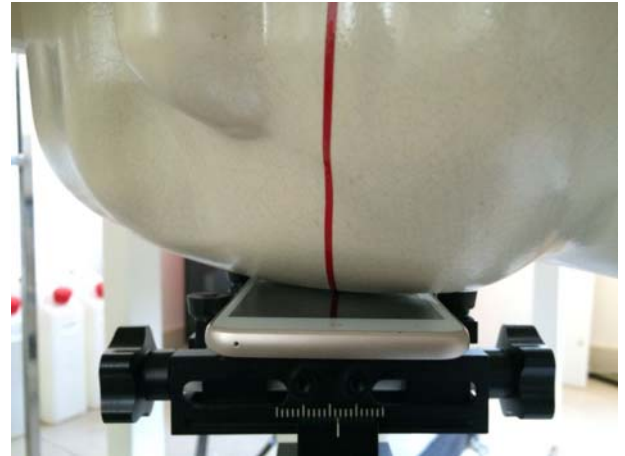

### 16. TestSetup Photos

	
<p>Liquid depth in the head phantom (835MHz)</p>	<p>Liquid depth in the body phantom (835MHz)</p>
	
<p>Liquid depth in the head phantom (1900MHz)</p>	<p>Liquid depth in the body phantom (1900MHz)</p>
	
<p>Liquid depth in the head phantom (2450MHz)</p>	<p>Liquid depth in the body phantom (2450MHz)</p>

Left Head Touch

Right Head Touch

Left Head Tilt (15°)

Right Head Tilt (15°)

Body-worn Front Side (5mm)

Body-worn Rear Side (5mm)

Hotspot mode - Front Side (10mm)

Hotspot mode - Rear Side (10mm)

Hotspot mode - Left Side (10mm)

Hotspot mode - Right Side (10mm)

Hotspot mode - Top Side (10mm)

Hotspot mode - Bottom Side (10mm)