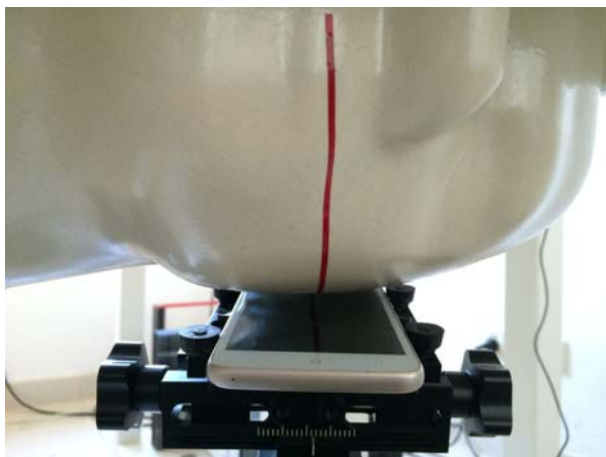

### 16. TestSetup Photos

	
<p>Liquid depth in the head phantom (835MHz)</p>	<p>Liquid depth in the body phantom (835MHz)</p>
	
<p>Liquid depth in the head phantom (1900MHz)</p>	<p>Liquid depth in the body phantom (1900MHz)</p>
	
<p>Liquid depth in the head phantom (2450MHz)</p>	<p>Liquid depth in the body phantom (2450MHz)</p>

Left Head Touch

Right Head Touch

Left Head Tilt (15°)

Right Head Tilt (15°)

Body-worn Front Side (5mm)

Body-worn Rear Side (5mm)

Hotspot mode - Front Side (10mm)

Hotspot mode - Rear Side (10mm)

Hotspot mode - Left Side (10mm)

Hotspot mode - Right Side (10mm)

Hotspot mode - Top Side (10mm)

Hotspot mode - Bottom Side (10mm)