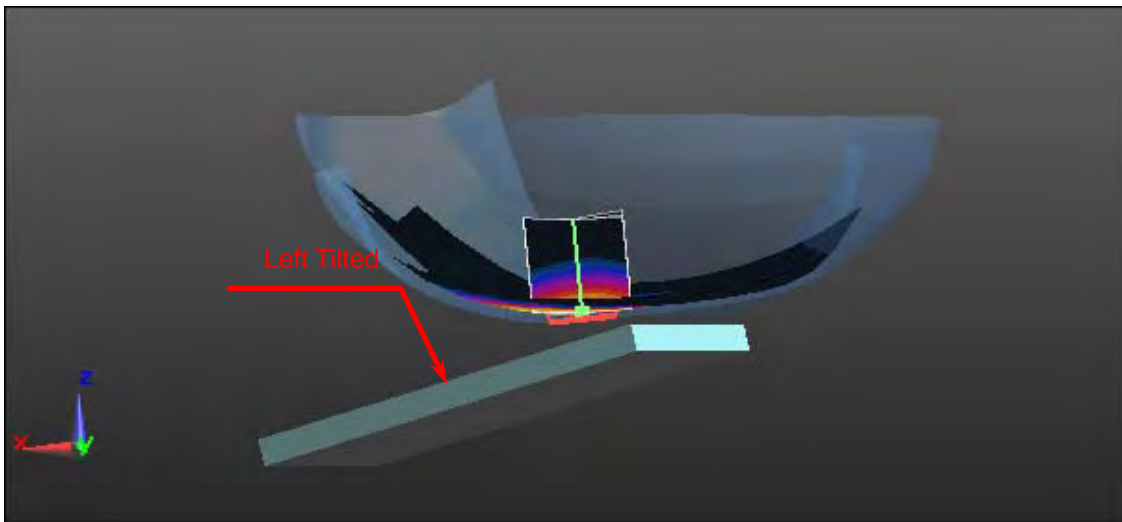

Phantom Position : Left Tilted	EUT side : N/A
Spacing to phantom : 0 mm	Accessory : N/A