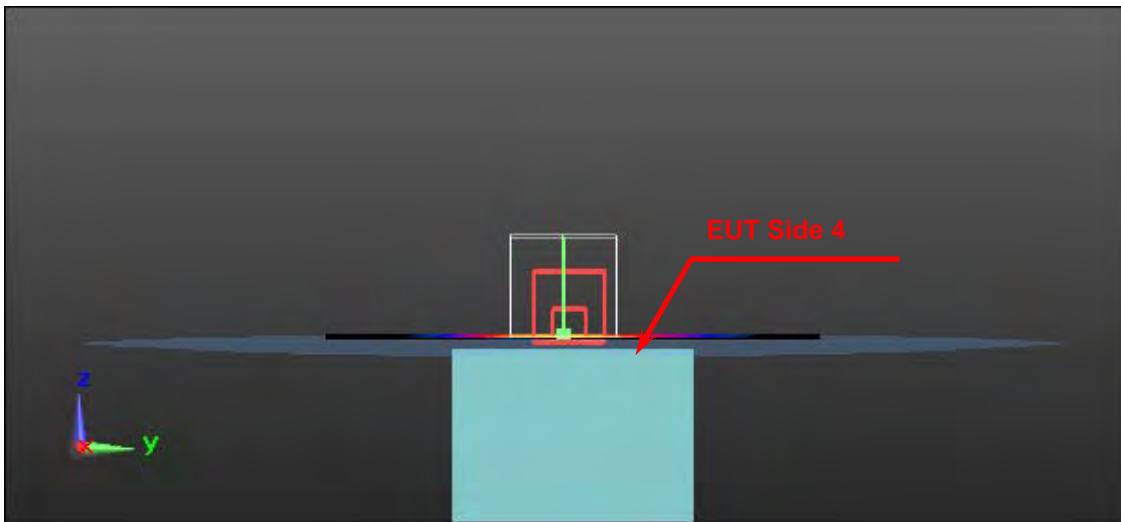

Phantom Position : Flat	EUT side : Side 4
Spacing to phantom : 10 mm	Accessory : N/A