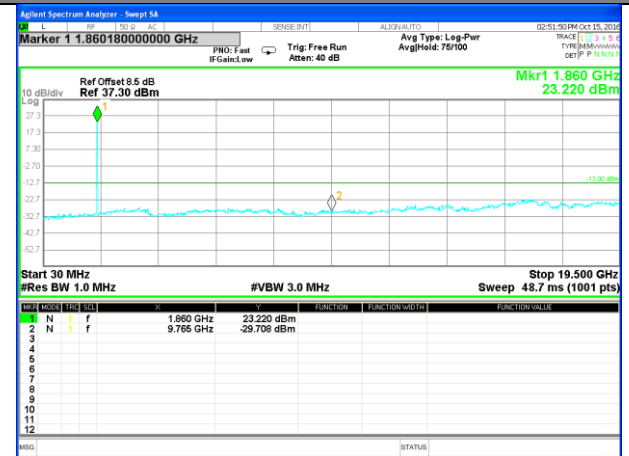

Highest Channel / 16QAM

LTE BAND 2

LTE Band 2 / 15MHz /Emission

Lowest Channel / QPSK

Lowest Channel / 16QAM

Middle Channel / QPSK

Middle Channel / 16QAM

Highest Channel / QPSK

Highest Channel / 16QAM

LTE BAND 2

LTE Band 2 / 20MHz /Emission

Lowest Channel / QPSK

Lowest Channel / 16QAM

Middle Channel / QPSK

Middle Channel / 16QAM

Highest Channel / QPSK

Highest Channel / 16QAM

LTE BAND 4

LTE Band 4 / 1.4MHz /Emission

Lowest Channel / QPSK

Lowest Channel / 16QAM

Middle Channel / QPSK

Middle Channel / 16QAM

Highest Channel / QPSK

Highest Channel / 16QAM

LTE BAND 4

LTE Band 4 / 3MHz /Emission

Lowest Channel / QPSK

Lowest Channel / 16QAM

Middle Channel / QPSK

Middle Channel / 16QAM

Highest Channel / QPSK