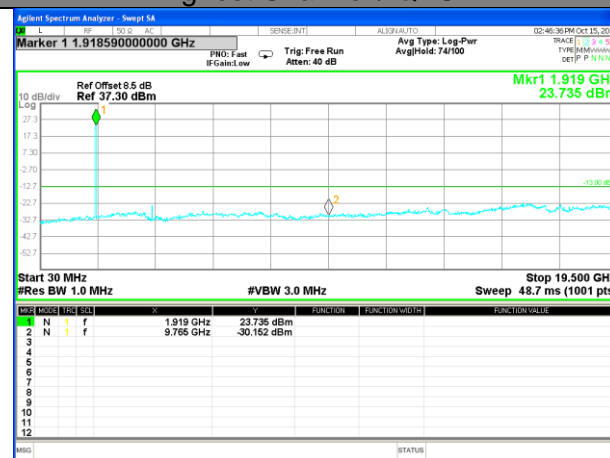

Highest Channel / 16QAM

LTE BAND 2

LTE Band 2 / 5MHz /Emission

Lowest Channel / QPSK

Lowest Channel / 16QAM

Middle Channel / QPSK

Middle Channel / 16QAM

Highest Channel / QPSK

Highest Channel / 16QAM

LTE BAND 2

LTE Band 2 / 10MHz /Emission

Lowest Channel / QPSK

Lowest Channel / 16QAM

Middle Channel / QPSK

Middle Channel / 16QAM

Highest Channel / QPSK

Highest Channel / 16QAM

LTE BAND 2

LTE Band 2 / 15MHz /Emission

Lowest Channel / QPSK

Lowest Channel / 16QAM

Middle Channel / QPSK

Middle Channel / 16QAM

Highest Channel / QPSK

Highest Channel / 16QAM

LTE BAND 2

LTE Band 2 / 20MHz /Emission

Lowest Channel / QPSK

Lowest Channel / 16QAM

Middle Channel / QPSK

Middle Channel / 16QAM

Highest Channel / QPSK