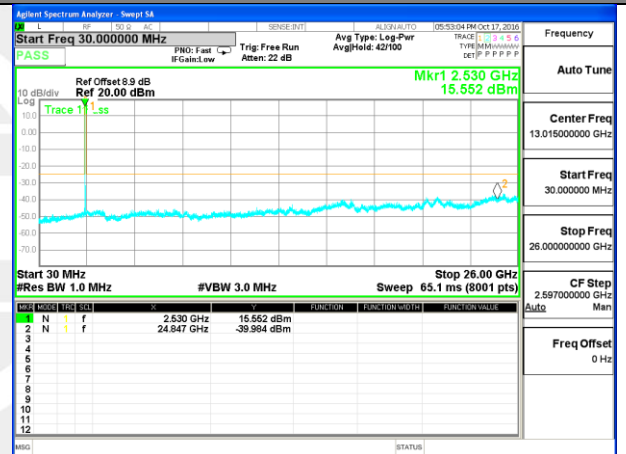

Highest Channel / 16QAM

LTE BAND 7

LTE Band 7 / 5MHz /Emission

Lowest Channel / QPSK

Lowest Channel / 16QAM

Middle Channel / QPSK

Middle Channel / 16QAM

Highest Channel / QPSK

Highest Channel / 16QAM

LTE BAND 7

LTE Band 7 / 10MHz /Emission

Lowest Channel / QPSK

Lowest Channel / 16QAM

Middle Channel / QPSK

Middle Channel / 16QAM

Highest Channel / QPSK

Highest Channel / 16QAM

LTE BAND 7

LTE Band 7 / 15MHz /Emission

Lowest Channel / QPSK

Lowest Channel / 16QAM

Middle Channel / QPSK

Middle Channel / 16QAM

Highest Channel / QPSK