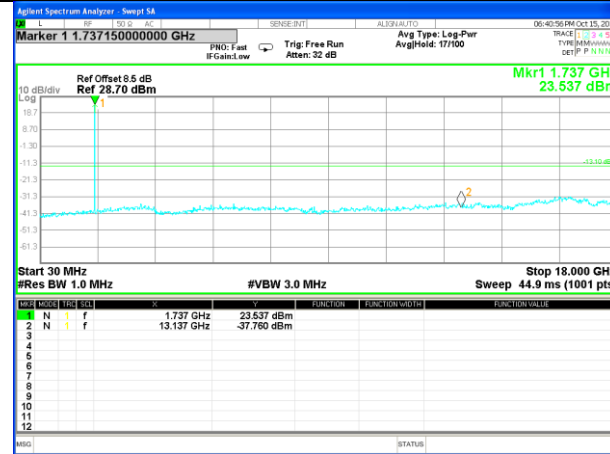

Highest Channel / 16QAM

LTE BAND 4

LTE Band 4 / 3MHz /Emission

Lowest Channel / QPSK

Lowest Channel / 16QAM

Middle Channel / QPSK

Middle Channel / 16QAM

Highest Channel / QPSK

Highest Channel / 16QAM

LTE BAND 4

LTE Band 4 / 5MHz /Emission

Lowest Channel / QPSK

Lowest Channel / 16QAM

Middle Channel / QPSK

Middle Channel / 16QAM

Highest Channel / QPSK

Highest Channel / 16QAM

LTE BAND 4

LTE Band 4 / 10MHz /Emission

Lowest Channel / QPSK

Lowest Channel / 16QAM

Middle Channel / QPSK

Middle Channel / 16QAM

Highest Channel / QPSK