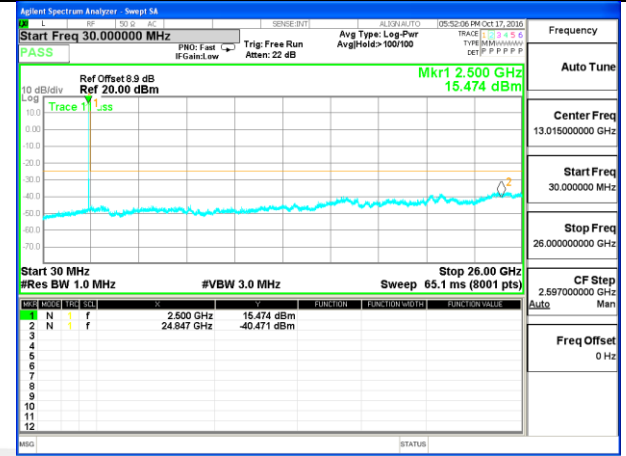

Highest Channel / 16QAM

LTE BAND 7

LTE Band 7 / 5MHz /Emission

Lowest Channel / QPSK

Lowest Channel / 16QAM

Middle Channel / QPSK

Middle Channel / 16QAM

Highest Channel / QPSK

Highest Channel / 16QAM

LTE BAND 7

LTE Band 7 / 10MHz /Emission

Lowest Channel / QPSK

Lowest Channel / 16QAM

Middle Channel / QPSK

Middle Channel / 16QAM

Highest Channel / QPSK

Highest Channel / 16QAM

LTE BAND 7

LTE Band 7 / 15MHz /Emission

Lowest Channel / QPSK

Lowest Channel / 16QAM

Middle Channel / QPSK

Middle Channel / 16QAM

Highest Channel / QPSK