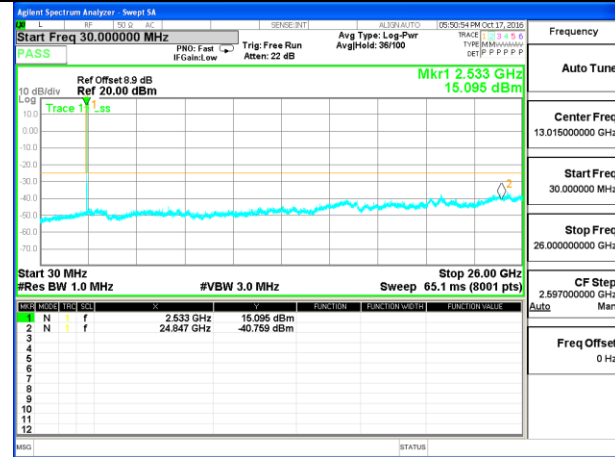

Highest Channel / 16QAM

LTE BAND 4

LTE Band 4 / 20MHz /Emission

Lowest Channel / QPSK

Lowest Channel / 16QAM

Middle Channel / QPSK

Middle Channel / 16QAM

Highest Channel / QPSK

Highest Channel / 16QAM

LTE BAND 7

LTE Band 7 / 5MHz /Emission

Lowest Channel / QPSK

Lowest Channel / 16QAM

Middle Channel / QPSK

Middle Channel / 16QAM

Highest Channel / QPSK

Highest Channel / 16QAM

LTE BAND 7

LTE Band 7 / 10MHz /Emission

Lowest Channel / QPSK

Lowest Channel / 16QAM

Middle Channel / QPSK

Middle Channel / 16QAM

Highest Channel / QPSK