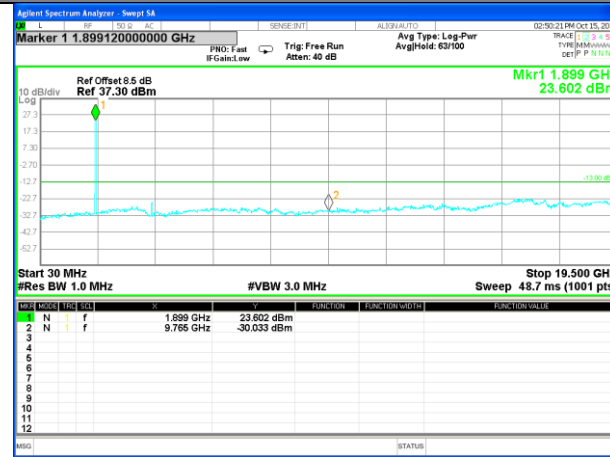

Highest Channel / 16QAM

LTE BAND 2

LTE Band 2 / 10MHz /Emission

Lowest Channel / QPSK

Lowest Channel / 16QAM

Middle Channel / QPSK

Middle Channel / 16QAM

Highest Channel / QPSK

Highest Channel / 16QAM

LTE BAND 2

LTE Band 2 / 15MHz /Emission

Lowest Channel / QPSK

Lowest Channel / 16QAM

Middle Channel / QPSK

Middle Channel / 16QAM

Highest Channel / QPSK

Highest Channel / 16QAM

LTE BAND 2

LTE Band 2 / 20MHz /Emission

Lowest Channel / QPSK

Lowest Channel / 16QAM

Middle Channel / QPSK

Middle Channel / 16QAM

Highest Channel / QPSK

Highest Channel / 16QAM

LTE BAND 4

LTE Band 4 / 1.4MHz /Emission

Lowest Channel / QPSK

Lowest Channel / 16QAM

Middle Channel / QPSK

Middle Channel / 16QAM

Highest Channel / QPSK