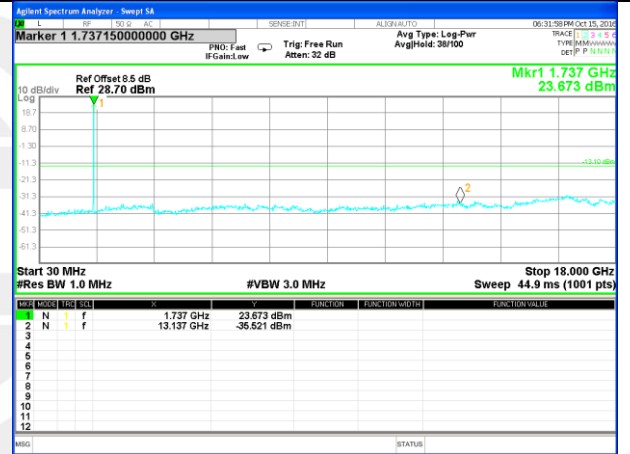

Highest Channel / 16QAM

LTE BAND 4

LTE Band 4 / 10MHz /Emission

Lowest Channel / QPSK

Lowest Channel / 16QAM

Middle Channel / QPSK

Middle Channel / 16QAM

Highest Channel / QPSK

Highest Channel / 16QAM

LTE BAND 4

LTE Band 4 / 15MHz /Emission

Lowest Channel / QPSK

Lowest Channel / 16QAM

Middle Channel / QPSK

Middle Channel / 16QAM

Highest Channel / QPSK

Highest Channel / 16QAM

LTE BAND 4

LTE Band 4 / 20MHz /Emission

Lowest Channel / QPSK

Lowest Channel / 16QAM

Middle Channel / QPSK

Middle Channel / 16QAM

Highest Channel / QPSK