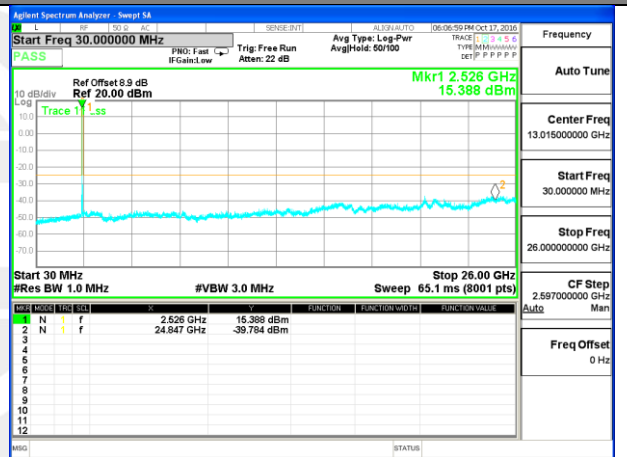

Highest Channel / 16QAM

LTE BAND 7

LTE Band 7 / 15MHz /Emission

Lowest Channel / QPSK

Lowest Channel / 16QAM

Middle Channel / QPSK

Middle Channel / 16QAM

Highest Channel / QPSK

Highest Channel / 16QAM

LTE BAND 7

LTE Band 7 / 20MHz /Emission

Lowest Channel / QPSK

Lowest Channel / 16QAM

Middle Channel / QPSK

Middle Channel / 16QAM

Highest Channel / QPSK

Highest Channel / 16QAM

LTE BAND 17

LTE Band 17 / 5MHz /Emission

Lowest Channel / QPSK

Lowest Channel / 16QAM

Middle Channel / QPSK

Middle Channel / 16QAM

Highest Channel / QPSK