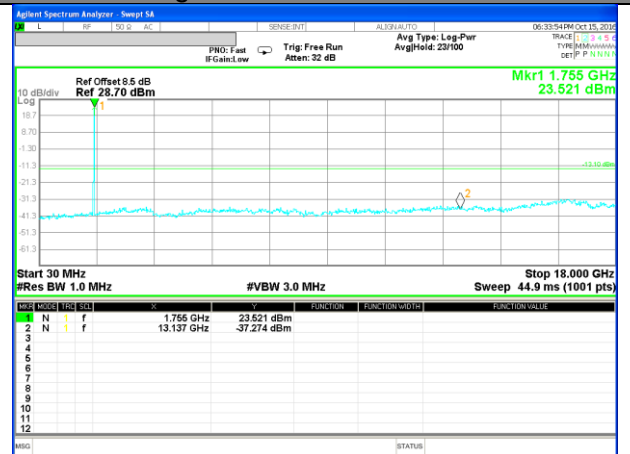

Highest Channel / 16QAM

LTE BAND 4

LTE Band 4 / 10MHz /Emission

Lowest Channel / QPSK

Lowest Channel / 16QAM

Middle Channel / QPSK

Middle Channel / 16QAM

Highest Channel / QPSK

Highest Channel / 16QAM

LTE BAND 4

LTE Band 4 / 15MHz /Emission

Lowest Channel / QPSK

Lowest Channel / 16QAM

Middle Channel / QPSK

Middle Channel / 16QAM

Highest Channel / QPSK

Highest Channel / 16QAM

LTE BAND 4

LTE Band 4 / 20MHz /Emission

Lowest Channel / QPSK

Lowest Channel / 16QAM

Middle Channel / QPSK

Middle Channel / 16QAM

Highest Channel / QPSK