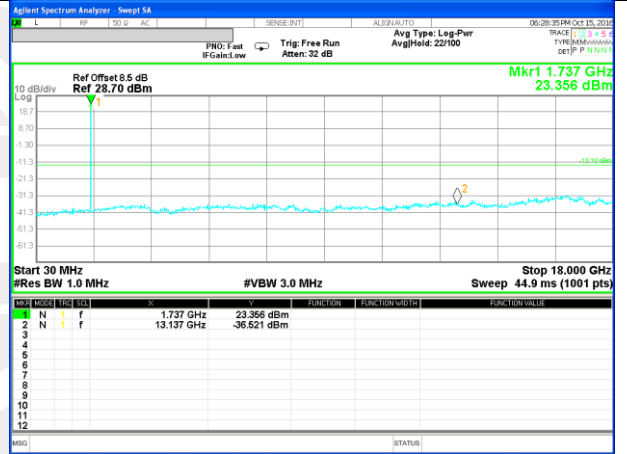

Highest Channel / 16QAM

LTE BAND 4

LTE Band 4 / 15MHz /Emission

Lowest Channel / QPSK

Lowest Channel / 16QAM

Middle Channel / QPSK

Middle Channel / 16QAM

Highest Channel / QPSK

Highest Channel / 16QAM

LTE BAND 4

LTE Band 4 / 20MHz /Emission

Lowest Channel / QPSK

Lowest Channel / 16QAM

Middle Channel / QPSK

Middle Channel / 16QAM

Highest Channel / QPSK

Highest Channel / 16QAM

LTE BAND 7

LTE Band 7 / 5MHz /Emission

Lowest Channel / QPSK

Lowest Channel / 16QAM

Middle Channel / QPSK

Middle Channel / 16QAM

Highest Channel / QPSK