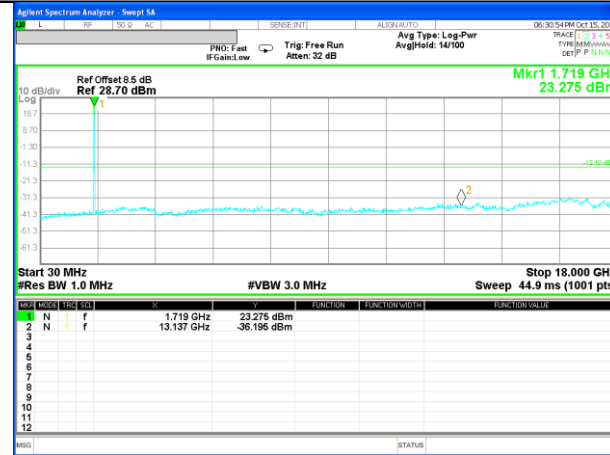

Highest Channel / 16QAM

LTE BAND 4

LTE Band 4 / 5MHz /Emission

Lowest Channel / QPSK

Lowest Channel / 16QAM

Middle Channel / QPSK

Middle Channel / 16QAM

Highest Channel / QPSK

Highest Channel / 16QAM

LTE BAND 4

LTE Band 4 / 10MHz /Emission

Lowest Channel / QPSK

Lowest Channel / 16QAM

Middle Channel / QPSK

Middle Channel / 16QAM

Highest Channel / QPSK

Highest Channel / 16QAM

LTE BAND 4

LTE Band 4 / 15MHz /Emission

Lowest Channel / QPSK

Lowest Channel / 16QAM

Middle Channel / QPSK

Middle Channel / 16QAM

Highest Channel / QPSK