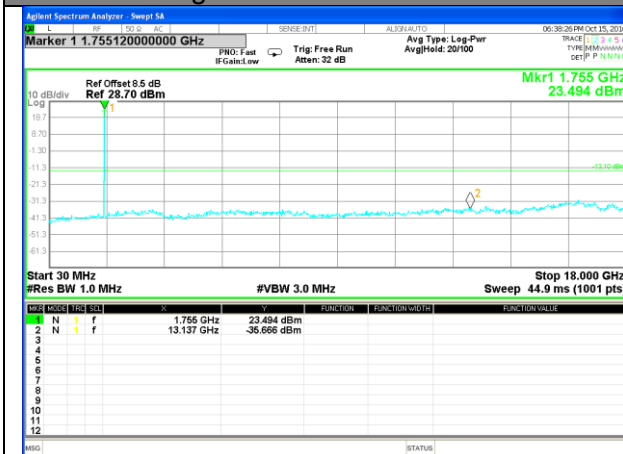

Highest Channel / 16QAM

LTE BAND 4

LTE Band 4 / 5MHz /Emission

Lowest Channel / QPSK

Lowest Channel / 16QAM

Middle Channel / QPSK

Middle Channel / 16QAM

Highest Channel / QPSK

Highest Channel / 16QAM

LTE BAND 4

LTE Band 4 / 10MHz /Emission

Lowest Channel / QPSK

Lowest Channel / 16QAM

Middle Channel / QPSK

Middle Channel / 16QAM

Highest Channel / QPSK

Highest Channel / 16QAM

LTE BAND 4

LTE Band 4 / 15MHz /Emission

Lowest Channel / QPSK

Lowest Channel / 16QAM

Middle Channel / QPSK

Middle Channel / 16QAM

Highest Channel / QPSK

Highest Channel / 16QAM

LTE BAND 4

LTE Band 4 / 20MHz /Emission

Lowest Channel / QPSK

Lowest Channel / 16QAM

Middle Channel / QPSK

Middle Channel / 16QAM

Highest Channel / QPSK