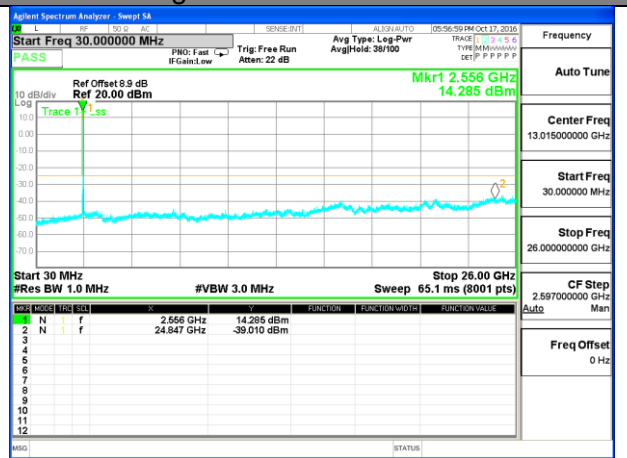

Highest Channel / 16QAM

LTE BAND 7

LTE Band 7 / 10MHz /Emission

Lowest Channel / QPSK

Lowest Channel / 16QAM

Middle Channel / QPSK

Middle Channel / 16QAM

Highest Channel / QPSK

Highest Channel / 16QAM

LTE BAND 7

LTE Band 7 / 15MHz /Emission

Lowest Channel / QPSK

Lowest Channel / 16QAM

Middle Channel / QPSK

Middle Channel / 16QAM

Highest Channel / QPSK

Highest Channel / 16QAM

LTE BAND 7

LTE Band 7 / 20MHz /Emission

Lowest Channel / QPSK

Lowest Channel / 16QAM

Middle Channel / QPSK

Middle Channel / 16QAM

Highest Channel / QPSK