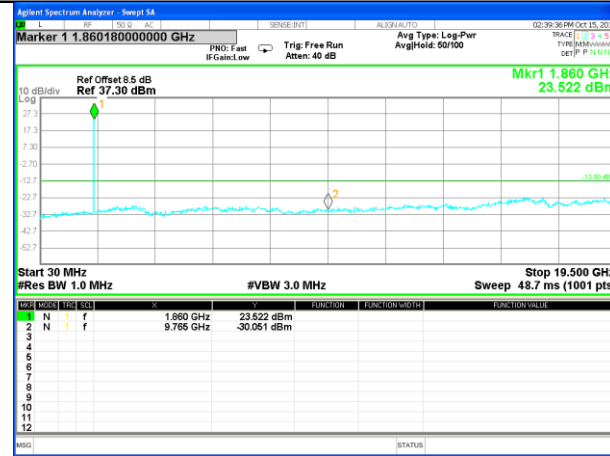

Highest Channel / 16QAM

LTE BAND 2

LTE Band 2 / 3MHz /Emission

Lowest Channel / QPSK

Lowest Channel / 16QAM

Middle Channel / QPSK

Middle Channel / 16QAM

Highest Channel / QPSK

Highest Channel / 16QAM

LTE BAND 2

LTE Band 2 / 5MHz /Emission

Lowest Channel / QPSK

Lowest Channel / 16QAM

Middle Channel / QPSK

Middle Channel / 16QAM

Highest Channel / QPSK

Highest Channel / 16QAM

LTE BAND 2

LTE Band 2 / 10MHz /Emission

Lowest Channel / QPSK

Lowest Channel / 16QAM

Middle Channel / QPSK

Middle Channel / 16QAM

Highest Channel / QPSK

Highest Channel / 16QAM

LTE BAND 2

LTE Band 2 / 15MHz /Emission

Lowest Channel / QPSK

Lowest Channel / 16QAM

Middle Channel / QPSK

Middle Channel / 16QAM

Highest Channel / QPSK