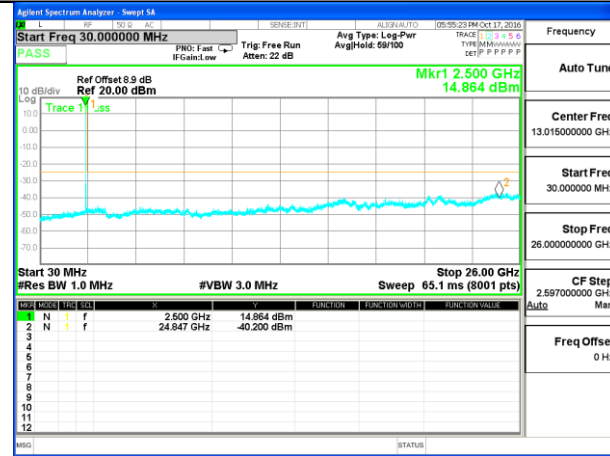

Highest Channel / 16QAM

LTE BAND 7

LTE Band 7 / 10MHz /Emission

Lowest Channel / QPSK

Lowest Channel / 16QAM

Middle Channel / QPSK

Middle Channel / 16QAM

Highest Channel / QPSK

Highest Channel / 16QAM

LTE BAND 7

LTE Band 7 / 15MHz /Emission

Lowest Channel / QPSK

Lowest Channel / 16QAM

Middle Channel / QPSK

Middle Channel / 16QAM

Highest Channel / QPSK

Highest Channel / 16QAM

LTE BAND 7

LTE Band 7 / 20MHz /Emission

Lowest Channel / QPSK

Lowest Channel / 16QAM

Middle Channel / QPSK

Middle Channel / 16QAM

Highest Channel / QPSK