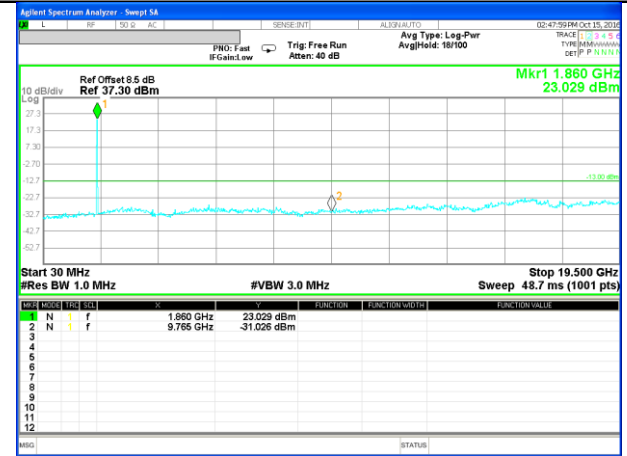

Highest Channel / 16QAM

LTE BAND 2

LTE Band 2 / 10MHz /Emission

Lowest Channel / QPSK

Lowest Channel / 16QAM

Middle Channel / QPSK

Middle Channel / 16QAM

Highest Channel / QPSK

Highest Channel / 16QAM

LTE BAND 2

LTE Band 2 / 15MHz /Emission

Lowest Channel / QPSK

Lowest Channel / 16QAM

Middle Channel / QPSK

Middle Channel / 16QAM

Highest Channel / QPSK

Highest Channel / 16QAM

LTE BAND 2

LTE Band 2 / 20MHz /Emission

Lowest Channel / QPSK

Lowest Channel / 16QAM

Middle Channel / QPSK

Middle Channel / 16QAM

Highest Channel / QPSK

Highest Channel / 16QAM

LTE BAND 4

LTE Band 4 / 1.4MHz /Emission

Lowest Channel / QPSK

Lowest Channel / 16QAM

Middle Channel / QPSK

Middle Channel / 16QAM

Highest Channel / QPSK