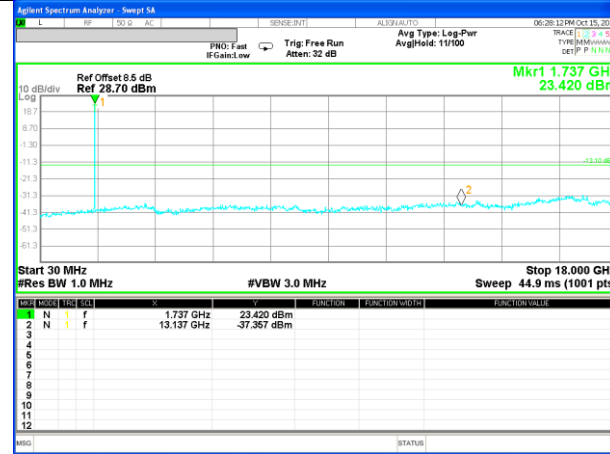

Highest Channel / 16QAM

LTE BAND 4

LTE Band 4 / 15MHz /Emission

Lowest Channel / QPSK

Lowest Channel / 16QAM

Middle Channel / QPSK

Middle Channel / 16QAM

Highest Channel / QPSK

Highest Channel / 16QAM

LTE BAND 4

LTE Band 4 / 20MHz /Emission

Lowest Channel / QPSK

Lowest Channel / 16QAM

Middle Channel / QPSK

Middle Channel / 16QAM

Highest Channel / QPSK

Highest Channel / 16QAM

LTE BAND 7

LTE Band 7 / 5MHz /Emission

Lowest Channel / QPSK

Lowest Channel / 16QAM

Middle Channel / QPSK

Middle Channel / 16QAM

Highest Channel / QPSK