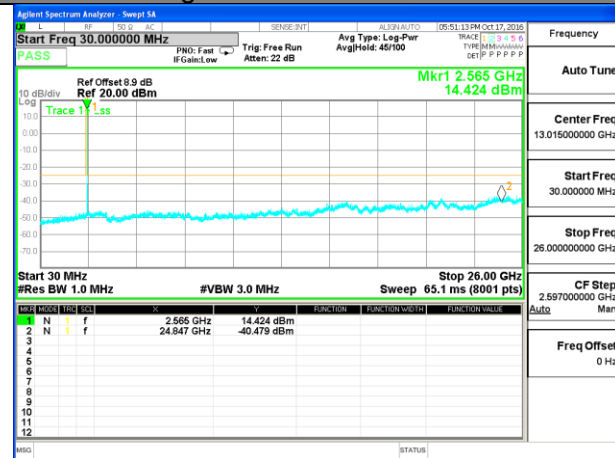

Highest Channel / 16QAM

LTE BAND 4

LTE Band 4 / 20MHz /Emission

Lowest Channel / QPSK

Lowest Channel / 16QAM

Middle Channel / QPSK

Middle Channel / 16QAM

Highest Channel / QPSK

Highest Channel / 16QAM

LTE BAND 7

LTE Band 7 / 5MHz /Emission

Lowest Channel / QPSK

Lowest Channel / 16QAM

Middle Channel / QPSK

Middle Channel / 16QAM

Highest Channel / QPSK

Highest Channel / 16QAM

LTE BAND 7

LTE Band 7 / 10MHz /Emission

Lowest Channel / QPSK

Lowest Channel / 16QAM

Middle Channel / QPSK

Middle Channel / 16QAM

Highest Channel / QPSK