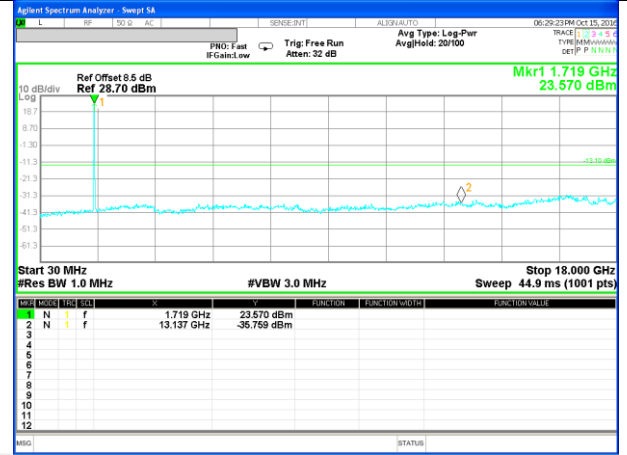

Highest Channel / 16QAM

LTE BAND 4

LTE Band 4 / 15MHz /Emission

Lowest Channel / QPSK

Lowest Channel / 16QAM

Middle Channel / QPSK

Middle Channel / 16QAM

Highest Channel / QPSK

Highest Channel / 16QAM

LTE BAND 4

LTE Band 4 / 20MHz /Emission

Lowest Channel / QPSK

Lowest Channel / 16QAM

Middle Channel / QPSK

Middle Channel / 16QAM

Highest Channel / QPSK

Highest Channel / 16QAM

LTE BAND 7

LTE Band 7 / 5MHz /Emission

Lowest Channel / QPSK

Lowest Channel / 16QAM

Middle Channel / QPSK

Middle Channel / 16QAM

Highest Channel / QPSK