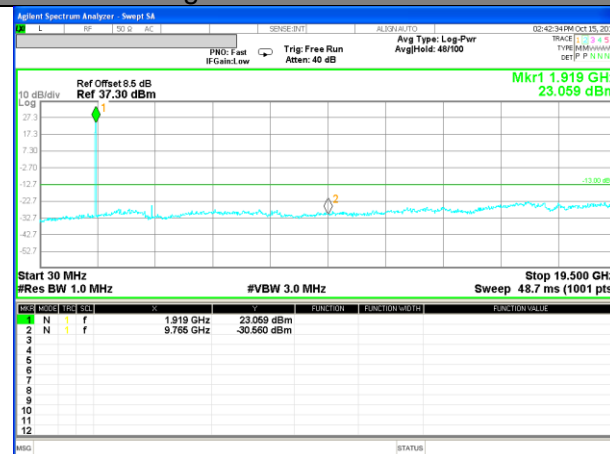

Highest Channel / 16QAM

LTE BAND 2

LTE Band 2 / 3MHz /Emission

Lowest Channel / QPSK

Lowest Channel / 16QAM

Middle Channel / QPSK

Middle Channel / 16QAM

Highest Channel / QPSK

Highest Channel / 16QAM

LTE BAND 2

LTE Band 2 / 5MHz /Emission

Lowest Channel / QPSK

Lowest Channel / 16QAM

Middle Channel / QPSK

Middle Channel / 16QAM

Highest Channel / QPSK

Highest Channel / 16QAM

LTE BAND 2

LTE Band 2 / 10MHz /Emission

Lowest Channel / QPSK

Lowest Channel / 16QAM

Middle Channel / QPSK

Middle Channel / 16QAM

Highest Channel / QPSK

Highest Channel / 16QAM

LTE BAND 2

LTE Band 2 / 15MHz /Emission

Lowest Channel / QPSK

Lowest Channel / 16QAM

Middle Channel / QPSK

Middle Channel / 16QAM

Highest Channel / QPSK