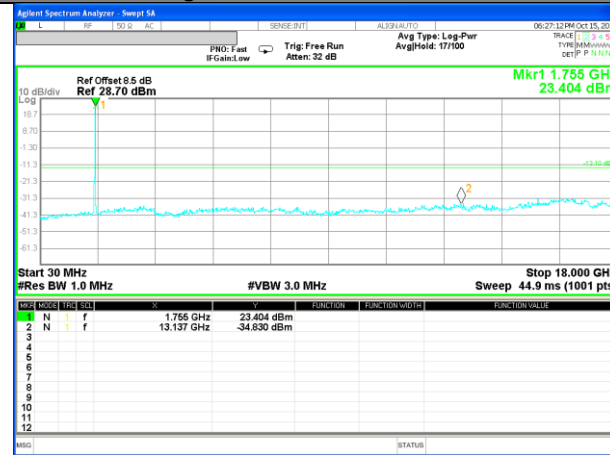

Highest Channel / 16QAM

LTE BAND 4

LTE Band 4 / 15MHz /Emission

Lowest Channel / QPSK

Lowest Channel / 16QAM

Middle Channel / QPSK

Middle Channel / 16QAM

Highest Channel / QPSK

Highest Channel / 16QAM

LTE BAND 4

LTE Band 4 / 20MHz /Emission

Lowest Channel / QPSK

Lowest Channel / 16QAM

Middle Channel / QPSK

Middle Channel / 16QAM

Highest Channel / QPSK

Highest Channel / 16QAM

LTE BAND 7

LTE Band 7 / 5MHz /Emission

Lowest Channel / QPSK

Lowest Channel / 16QAM

Middle Channel / QPSK

Middle Channel / 16QAM

Highest Channel / QPSK