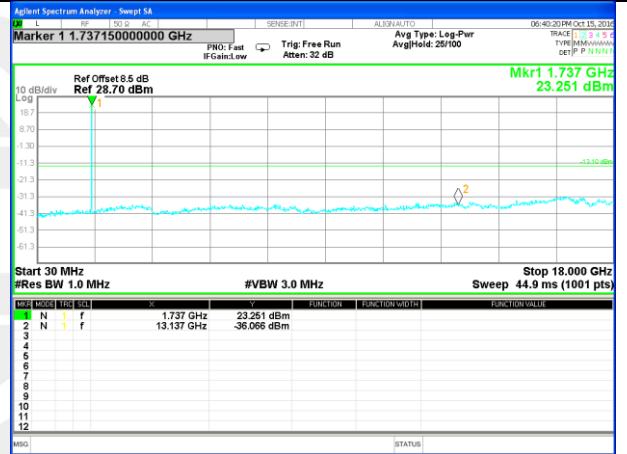

Highest Channel / 16QAM

LTE BAND 4

LTE Band 4 / 3MHz /Emission

Lowest Channel / QPSK

Lowest Channel / 16QAM

Middle Channel / QPSK

Middle Channel / 16QAM

Highest Channel / QPSK

Highest Channel / 16QAM

LTE BAND 4

LTE Band 4 / 5MHz /Emission

Lowest Channel / QPSK

Lowest Channel / 16QAM

Middle Channel / QPSK

Middle Channel / 16QAM

Highest Channel / QPSK

Highest Channel / 16QAM

LTE BAND 4

LTE Band 4 / 10MHz /Emission

Lowest Channel / QPSK

Lowest Channel / 16QAM

Middle Channel / QPSK

Middle Channel / 16QAM

Highest Channel / QPSK