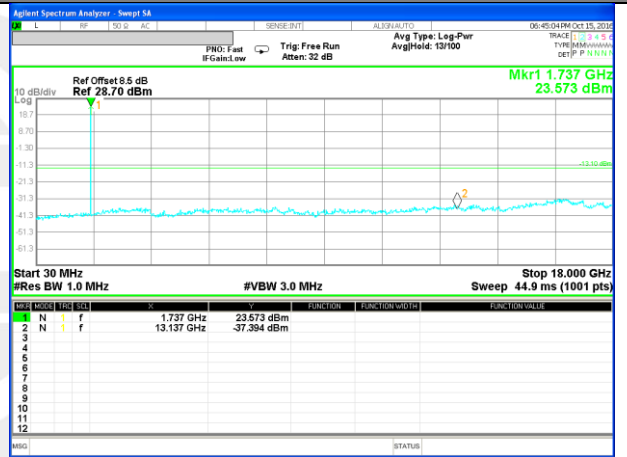

Highest Channel / 16QAM

LTE BAND 4

LTE Band 4 / 1.4MHz /Emission

Lowest Channel / QPSK

Lowest Channel / 16QAM

Middle Channel / QPSK

Middle Channel / 16QAM

Highest Channel / QPSK

Highest Channel / 16QAM

LTE BAND 4

LTE Band 4 / 3MHz /Emission

Lowest Channel / QPSK

Lowest Channel / 16QAM

Middle Channel / QPSK

Middle Channel / 16QAM

Highest Channel / QPSK

Highest Channel / 16QAM

LTE BAND 4

LTE Band 4 / 5MHz /Emission

Lowest Channel / QPSK

Lowest Channel / 16QAM

Middle Channel / QPSK

Middle Channel / 16QAM

Highest Channel / QPSK