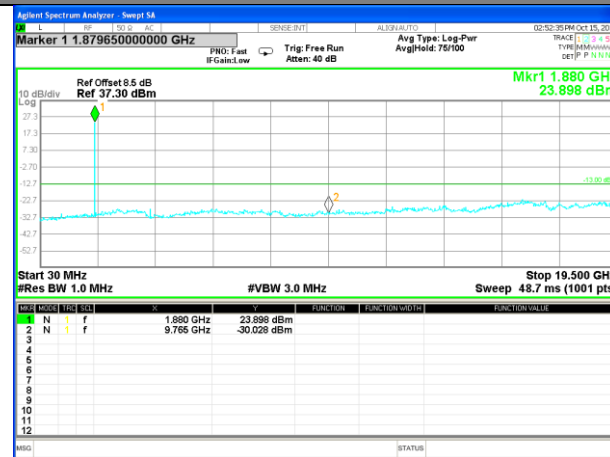

Highest Channel / 16QAM

LTE BAND 2

LTE Band 2 / 15MHz /Emission

Lowest Channel / QPSK

Lowest Channel / 16QAM

Middle Channel / QPSK

Middle Channel / 16QAM

Highest Channel / QPSK

Highest Channel / 16QAM

LTE BAND 2

LTE Band 2 / 20MHz /Emission

Lowest Channel / QPSK

Lowest Channel / 16QAM

Middle Channel / QPSK

Middle Channel / 16QAM

Highest Channel / QPSK

Highest Channel / 16QAM

LTE BAND 4

LTE Band 4 / 1.4MHz /Emission

Lowest Channel / QPSK

Lowest Channel / 16QAM

Middle Channel / QPSK

Middle Channel / 16QAM

Highest Channel / QPSK

Highest Channel / 16QAM

LTE BAND 4

LTE Band 4 / 3MHz /Emission

Lowest Channel / QPSK

Lowest Channel / 16QAM

Middle Channel / QPSK

Middle Channel / 16QAM

Highest Channel / QPSK