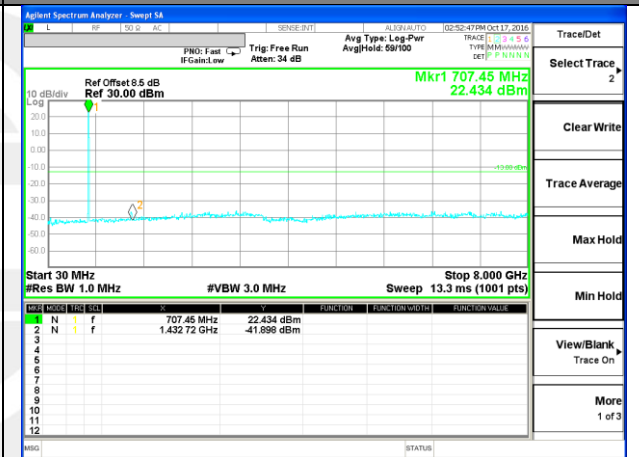

Highest Channel / 16QAM

LTE BAND 17

LTE Band 17 / 5MHz /Emission

Lowest Channel / QPSK

Lowest Channel / 16QAM

Middle Channel / QPSK

Middle Channel / 16QAM

Highest Channel / QPSK

Highest Channel / 16QAM

LTE BAND 17

LTE Band 17 / 10MHz /Emission

Lowest Channel / QPSK

Lowest Channel / 16QAM

Middle Channel / QPSK

Middle Channel / 16QAM

Highest Channel / QPSK

Highest Channel / 16QAM