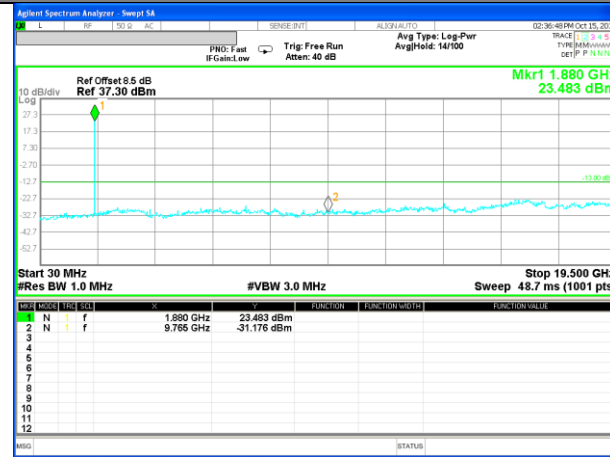

CONDUCTED SPURIOUS EMISSION

LTE BAND 2

LTE Band 2 / 1.4MHz /Emission

Lowest Channel / QPSK

Lowest Channel / 16QAM

Middle Channel / QPSK

Middle Channel / 16QAM

Highest Channel / QPSK

Highest Channel / 16QAM

LTE BAND 2

LTE Band 2 / 3MHz /Emission

Lowest Channel / QPSK

Lowest Channel / 16QAM

Middle Channel / QPSK

Middle Channel / 16QAM

Highest Channel / QPSK

Highest Channel / 16QAM

LTE BAND 2

LTE Band 2 / 5MHz /Emission

Lowest Channel / QPSK

Lowest Channel / 16QAM

Middle Channel / QPSK

Middle Channel / 16QAM

Highest Channel / QPSK

Highest Channel / 16QAM

LTE BAND 2

LTE Band 2 / 10MHz /Emission

Lowest Channel / QPSK

Lowest Channel / 16QAM

Middle Channel / QPSK

Middle Channel / 16QAM

Highest Channel / QPSK