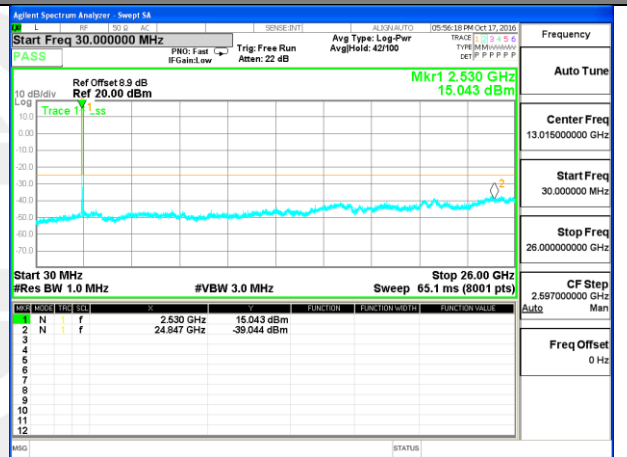

Highest Channel / 16QAM

LTE BAND 7

LTE Band 7 / 10MHz /Emission

Lowest Channel / QPSK

Lowest Channel / 16QAM

Middle Channel / QPSK

Middle Channel / 16QAM

Highest Channel / QPSK

Highest Channel / 16QAM

LTE BAND 7

LTE Band 7 / 15MHz /Emission

Lowest Channel / QPSK

Lowest Channel / 16QAM

Middle Channel / QPSK

Middle Channel / 16QAM

Highest Channel / QPSK

Highest Channel / 16QAM

LTE BAND 7

LTE Band 7 / 20MHz /Emission

Lowest Channel / QPSK

Lowest Channel / 16QAM

Middle Channel / QPSK

Middle Channel / 16QAM

Highest Channel / QPSK