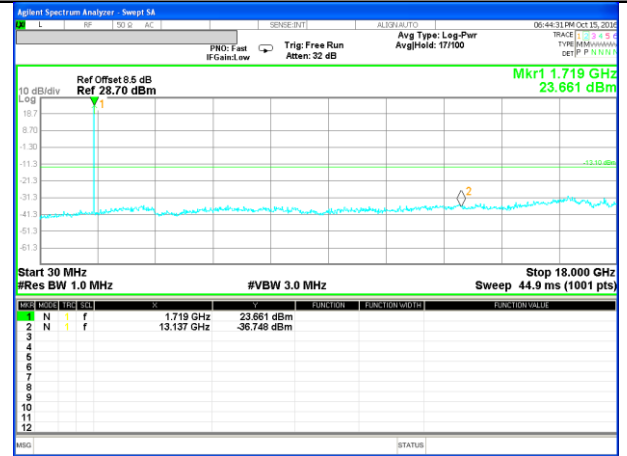

Highest Channel / 16QAM

LTE BAND 4

LTE Band 4 / 1.4MHz /Emission

Lowest Channel / QPSK

Lowest Channel / 16QAM

Middle Channel / QPSK

Middle Channel / 16QAM

Highest Channel / QPSK

Highest Channel / 16QAM

LTE BAND 4

LTE Band 4 / 3MHz /Emission

Lowest Channel / QPSK

Lowest Channel / 16QAM

Middle Channel / QPSK

Middle Channel / 16QAM

Highest Channel / QPSK

Highest Channel / 16QAM

LTE BAND 4

LTE Band 4 / 5MHz /Emission

Lowest Channel / QPSK

Lowest Channel / 16QAM

Middle Channel / QPSK

Middle Channel / 16QAM

Highest Channel / QPSK

Highest Channel / 16QAM

LTE BAND 4

LTE Band 4 / 10MHz /Emission

Lowest Channel / QPSK

Lowest Channel / 16QAM

Middle Channel / QPSK

Middle Channel / 16QAM

Highest Channel / QPSK