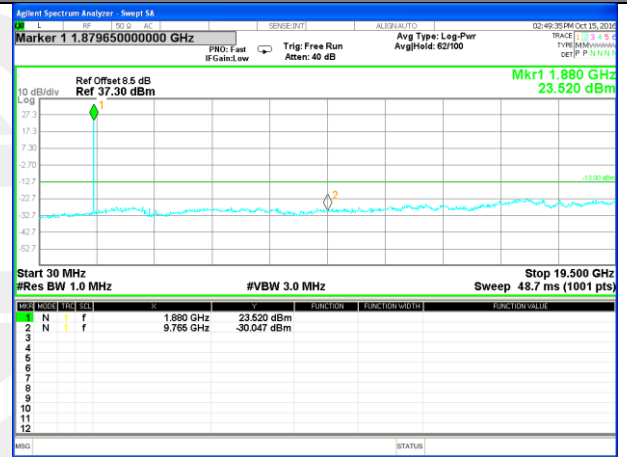

Highest Channel / 16QAM

LTE BAND 2

LTE Band 2 / 10MHz /Emission

Lowest Channel / QPSK

Lowest Channel / 16QAM

Middle Channel / QPSK

Middle Channel / 16QAM

Highest Channel / QPSK

Highest Channel / 16QAM

LTE BAND 2

LTE Band 2 / 15MHz /Emission

Lowest Channel / QPSK

Lowest Channel / 16QAM

Middle Channel / QPSK

Middle Channel / 16QAM

Highest Channel / QPSK

Highest Channel / 16QAM

LTE BAND 2

LTE Band 2 / 20MHz /Emission

Lowest Channel / QPSK

Lowest Channel / 16QAM

Middle Channel / QPSK

Middle Channel / 16QAM

Highest Channel / QPSK

Highest Channel / 16QAM

LTE BAND 4

LTE Band 4 / 1.4MHz /Emission

Lowest Channel / QPSK

Lowest Channel / 16QAM

Middle Channel / QPSK

Middle Channel / 16QAM

Highest Channel / QPSK