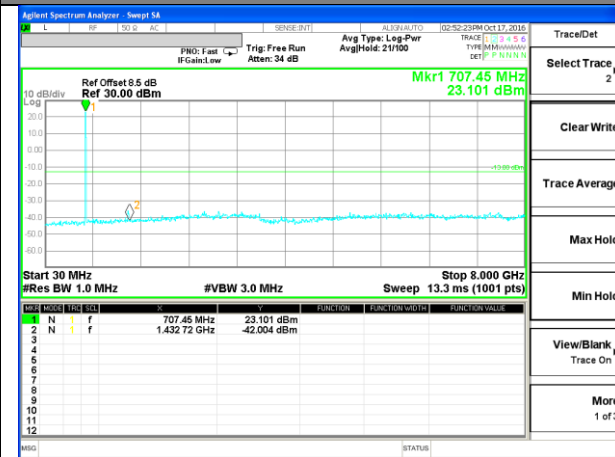

Highest Channel / 16QAM

LTE BAND 17

LTE Band 17 / 5MHz /Emission

Lowest Channel / QPSK

Lowest Channel / 16QAM

Middle Channel / QPSK

Middle Channel / 16QAM

Highest Channel / QPSK

Highest Channel / 16QAM

LTE BAND 17

LTE Band 17 / 10MHz /Emission

Lowest Channel / QPSK

Lowest Channel / 16QAM

Middle Channel / QPSK

Middle Channel / 16QAM

Highest Channel / QPSK

Highest Channel / 16QAM