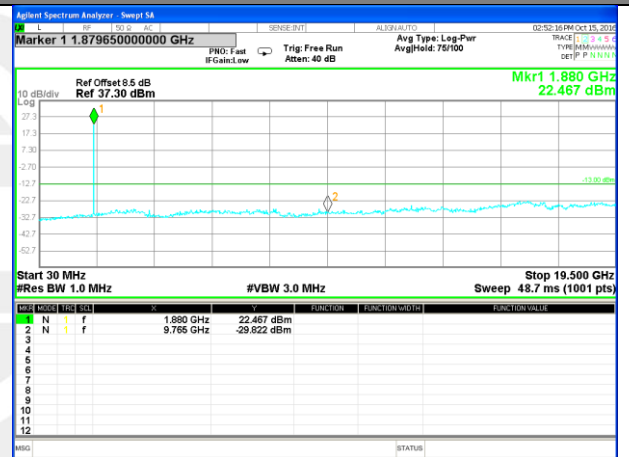

Highest Channel / 16QAM

LTE BAND 2

LTE Band 2 / 15MHz /Emission

Lowest Channel / QPSK

Lowest Channel / 16QAM

Middle Channel / QPSK

Middle Channel / 16QAM

Highest Channel / QPSK

Highest Channel / 16QAM

LTE BAND 2

LTE Band 2 / 20MHz /Emission

Lowest Channel / QPSK

Lowest Channel / 16QAM

Middle Channel / QPSK

Middle Channel / 16QAM

Highest Channel / QPSK

Highest Channel / 16QAM

LTE BAND 4

LTE Band 4 / 1.4MHz /Emission

Lowest Channel / QPSK

Lowest Channel / 16QAM

Middle Channel / QPSK

Middle Channel / 16QAM

Highest Channel / QPSK

Highest Channel / 16QAM

LTE BAND 4

LTE Band 4 / 3MHz /Emission

Lowest Channel / QPSK

Lowest Channel / 16QAM

Middle Channel / QPSK

Middle Channel / 16QAM

Highest Channel / QPSK