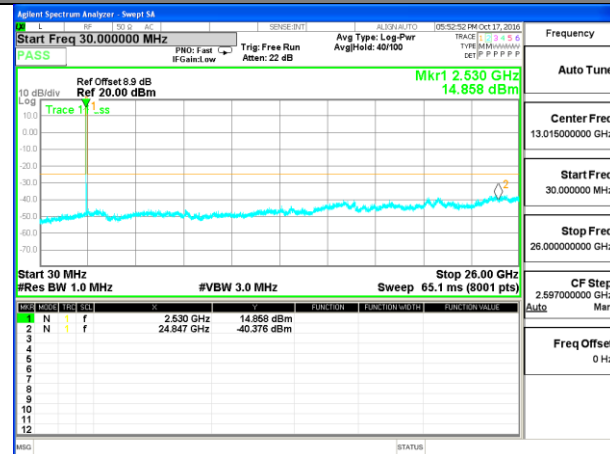

Highest Channel / 16QAM

LTE BAND 7

LTE Band 7 / 5MHz /Emission

Lowest Channel / QPSK

Lowest Channel / 16QAM

Middle Channel / QPSK

Middle Channel / 16QAM

Highest Channel / QPSK

Highest Channel / 16QAM

LTE BAND 7

LTE Band 7 / 10MHz /Emission

Lowest Channel / QPSK

Lowest Channel / 16QAM

Middle Channel / QPSK

Middle Channel / 16QAM

Highest Channel / QPSK

Highest Channel / 16QAM

LTE BAND 7

LTE Band 7 / 15MHz /Emission

Lowest Channel / QPSK

Lowest Channel / 16QAM

Middle Channel / QPSK

Middle Channel / 16QAM

Highest Channel / QPSK