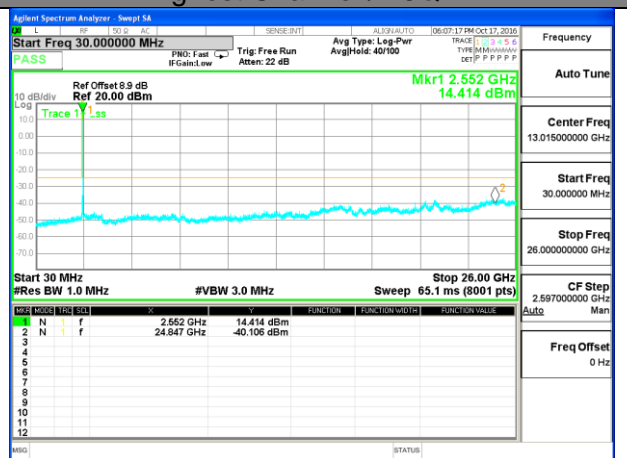

Highest Channel / 16QAM

LTE BAND 7

LTE Band 7 / 15MHz /Emission

Lowest Channel / QPSK

Lowest Channel / 16QAM

Middle Channel / QPSK

Middle Channel / 16QAM

Highest Channel / QPSK

Highest Channel / 16QAM

LTE BAND 7

LTE Band 7 / 20MHz /Emission

Lowest Channel / QPSK

Lowest Channel / 16QAM

Middle Channel / QPSK

Middle Channel / 16QAM

Highest Channel / QPSK

Highest Channel / 16QAM

LTE BAND 17

LTE Band 17 / 5MHz /Emission

Lowest Channel / QPSK

Lowest Channel / 16QAM

Middle Channel / QPSK

Middle Channel / 16QAM

Highest Channel / QPSK