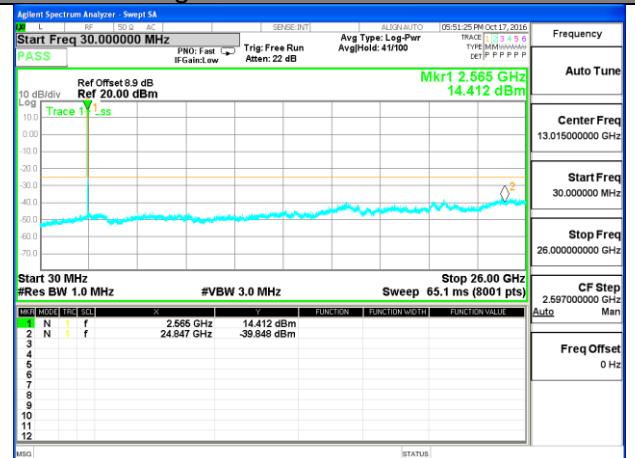

Highest Channel / 16QAM

LTE BAND 4

LTE Band 4 / 20MHz /Emission

Lowest Channel / QPSK

Lowest Channel / 16QAM

Middle Channel / QPSK

Middle Channel / 16QAM

Highest Channel / QPSK

Highest Channel / 16QAM

LTE BAND 7

LTE Band 7 / 5MHz /Emission

Lowest Channel / QPSK

Lowest Channel / 16QAM

Middle Channel / QPSK

Middle Channel / 16QAM

Highest Channel / QPSK

Highest Channel / 16QAM

LTE BAND 7

LTE Band 7 / 10MHz /Emission

Lowest Channel / QPSK

Lowest Channel / 16QAM

Middle Channel / QPSK

Middle Channel / 16QAM

Highest Channel / QPSK