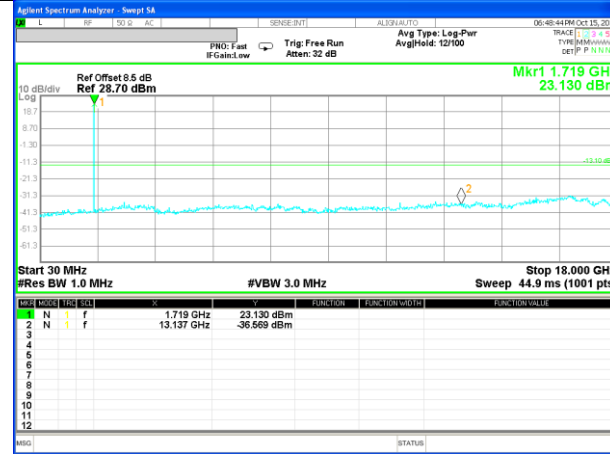

Highest Channel / 16QAM

LTE BAND 2

LTE Band 2 / 20MHz /Emission

Lowest Channel / QPSK

Lowest Channel / 16QAM

Middle Channel / QPSK

Middle Channel / 16QAM

Highest Channel / QPSK

Highest Channel / 16QAM

LTE BAND 4

LTE Band 4 / 1.4MHz /Emission

Lowest Channel / QPSK

Lowest Channel / 16QAM

Middle Channel / QPSK

Middle Channel / 16QAM

Highest Channel / QPSK

Highest Channel / 16QAM

LTE BAND 4

LTE Band 4 / 3MHz /Emission

Lowest Channel / QPSK

Lowest Channel / 16QAM

Middle Channel / QPSK

Middle Channel / 16QAM

Highest Channel / QPSK