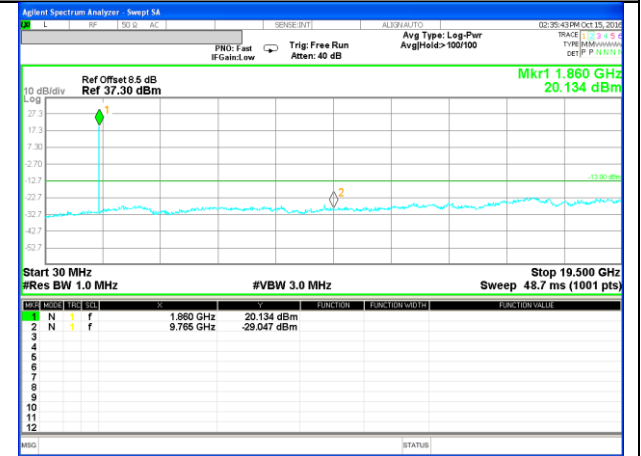

CONDUCTED SPURIOUS EMISSION

LTE BAND 2

LTE Band 2 / 1.4MHz /Emission

Lowest Channel / QPSK

Lowest Channel / 16QAM

Middle Channel / QPSK

Middle Channel / 16QAM

Highest Channel / QPSK

Highest Channel / 16QAM

LTE BAND 2

LTE Band 2 / 3MHz /Emission

Lowest Channel / QPSK

Lowest Channel / 16QAM

Middle Channel / QPSK

Middle Channel / 16QAM

Highest Channel / QPSK

Highest Channel / 16QAM

LTE BAND 2

LTE Band 2 / 5MHz /Emission

Lowest Channel / QPSK

Lowest Channel / 16QAM

Middle Channel / QPSK

Middle Channel / 16QAM

Highest Channel / QPSK

Highest Channel / 16QAM

LTE BAND 2

LTE Band 2 / 10MHz /Emission

Lowest Channel / QPSK

Lowest Channel / 16QAM

Middle Channel / QPSK

Middle Channel / 16QAM

Highest Channel / QPSK