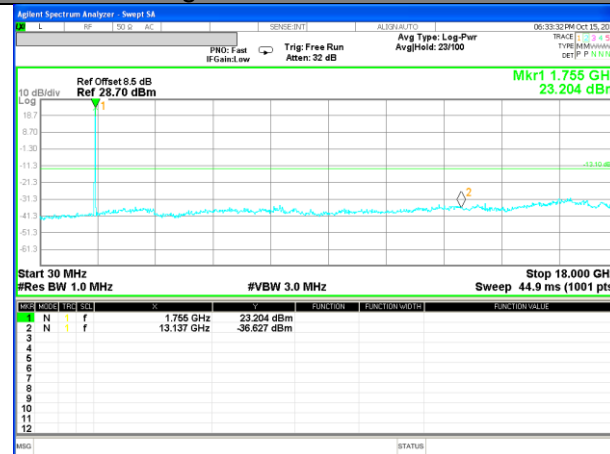

Highest Channel / 16QAM

LTE BAND 4

LTE Band 4 / 10MHz /Emission

Lowest Channel / QPSK

Lowest Channel / 16QAM

Middle Channel / QPSK

Middle Channel / 16QAM

Highest Channel / QPSK

Highest Channel / 16QAM

LTE BAND 4

LTE Band 4 / 15MHz /Emission

Lowest Channel / QPSK

Lowest Channel / 16QAM

Middle Channel / QPSK

Middle Channel / 16QAM

Highest Channel / QPSK

Highest Channel / 16QAM

LTE BAND 4

LTE Band 4 / 20MHz /Emission

Lowest Channel / QPSK

Lowest Channel / 16QAM

Middle Channel / QPSK

Middle Channel / 16QAM

Highest Channel / QPSK