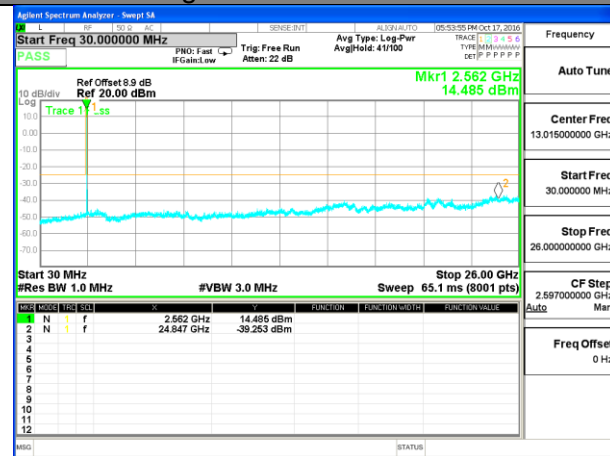

Highest Channel / 16QAM

LTE BAND 7

LTE Band 7 / 5MHz /Emission

Lowest Channel / QPSK

Lowest Channel / 16QAM

Middle Channel / QPSK

Middle Channel / 16QAM

Highest Channel / QPSK

Highest Channel / 16QAM

LTE BAND 7

LTE Band 7 / 10MHz /Emission

Lowest Channel / QPSK

Lowest Channel / 16QAM

Middle Channel / QPSK

Middle Channel / 16QAM

Highest Channel / QPSK

Highest Channel / 16QAM

LTE BAND 7

LTE Band 7 / 15MHz /Emission

Lowest Channel / QPSK

Lowest Channel / 16QAM

Middle Channel / QPSK

Middle Channel / 16QAM

Highest Channel / QPSK