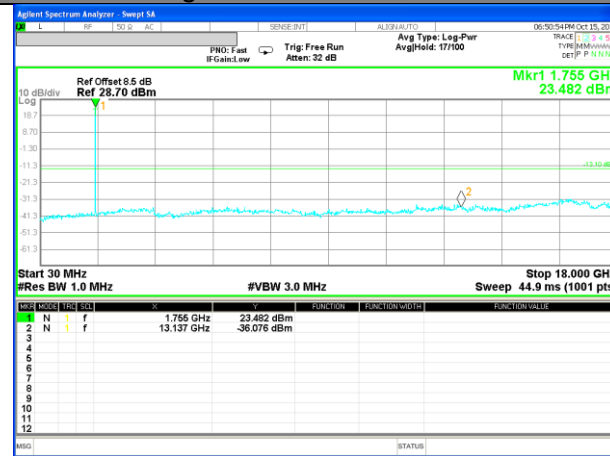

Highest Channel / 16QAM

LTE BAND 2

LTE Band 2 / 20MHz /Emission

Lowest Channel / QPSK

Lowest Channel / 16QAM

Middle Channel / QPSK

Middle Channel / 16QAM

Highest Channel / QPSK

Highest Channel / 16QAM

LTE BAND 4

LTE Band 4 / 1.4MHz /Emission

Lowest Channel / QPSK

Lowest Channel / 16QAM

Middle Channel / QPSK

Middle Channel / 16QAM

Highest Channel / QPSK

Highest Channel / 16QAM

LTE BAND 4

LTE Band 4 / 3MHz /Emission

Lowest Channel / QPSK

Lowest Channel / 16QAM

Middle Channel / QPSK

Middle Channel / 16QAM

Highest Channel / QPSK

Highest Channel / 16QAM

LTE BAND 4

LTE Band 4 / 5MHz /Emission

Lowest Channel / QPSK

Lowest Channel / 16QAM

Middle Channel / QPSK

Middle Channel / 16QAM

Highest Channel / QPSK