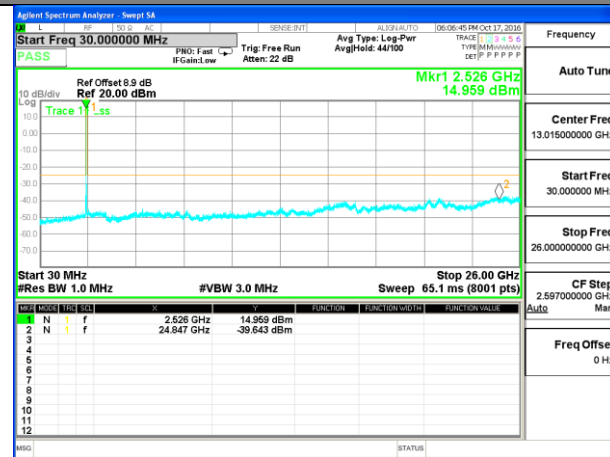

Highest Channel / 16QAM

LTE BAND 7

LTE Band 7 / 15MHz /Emission

Lowest Channel / QPSK

Lowest Channel / 16QAM

Middle Channel / QPSK

Middle Channel / 16QAM

Highest Channel / QPSK

Highest Channel / 16QAM

LTE BAND 7

LTE Band 7 / 20MHz /Emission

Lowest Channel / QPSK

Lowest Channel / 16QAM

Middle Channel / QPSK

Middle Channel / 16QAM

Highest Channel / QPSK

Highest Channel / 16QAM

LTE BAND 17

LTE Band 17 / 5MHz /Emission

Lowest Channel / QPSK

Lowest Channel / 16QAM

Middle Channel / QPSK

Middle Channel / 16QAM

Highest Channel / QPSK