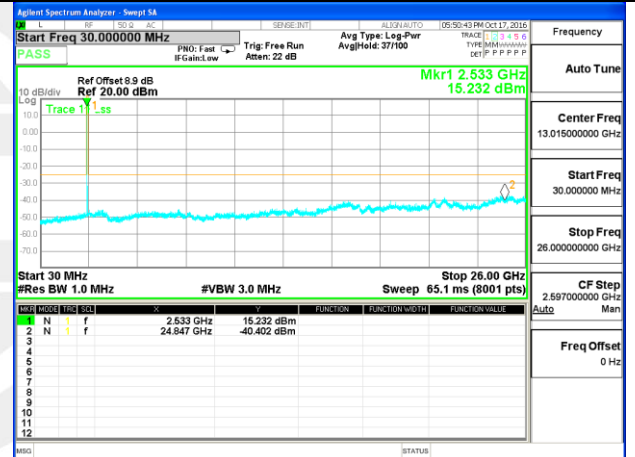

Highest Channel / 16QAM

LTE BAND 4

LTE Band 4 / 20MHz /Emission

Lowest Channel / QPSK

Lowest Channel / 16QAM

Middle Channel / QPSK

Middle Channel / 16QAM

Highest Channel / QPSK

Highest Channel / 16QAM

LTE BAND 7

LTE Band 7 / 5MHz /Emission

Lowest Channel / QPSK

Lowest Channel / 16QAM

Middle Channel / QPSK

Middle Channel / 16QAM

Highest Channel / QPSK

Highest Channel / 16QAM

LTE BAND 7

LTE Band 7 / 10MHz /Emission

Lowest Channel / QPSK

Lowest Channel / 16QAM

Middle Channel / QPSK

Middle Channel / 16QAM

Highest Channel / QPSK