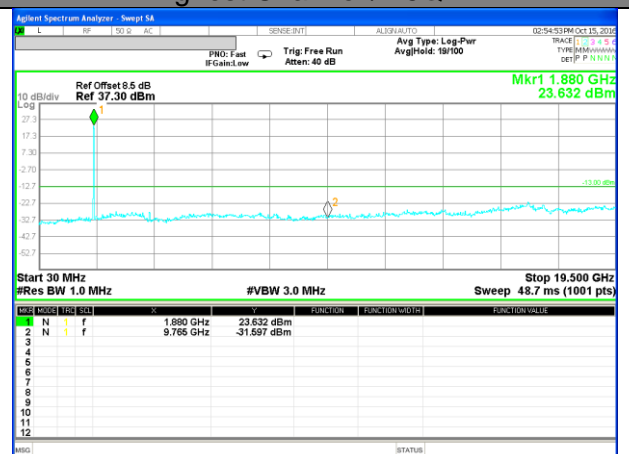

Highest Channel / 16QAM

LTE BAND 2

LTE Band 2 / 15MHz /Emission

Lowest Channel / QPSK

Lowest Channel / 16QAM

Middle Channel / QPSK

Middle Channel / 16QAM

Highest Channel / QPSK

Highest Channel / 16QAM

LTE BAND 2

LTE Band 2 / 20MHz /Emission

Lowest Channel / QPSK

Lowest Channel / 16QAM

Middle Channel / QPSK

Middle Channel / 16QAM

Highest Channel / QPSK

Highest Channel / 16QAM

LTE BAND 4

LTE Band 4 / 1.4MHz /Emission

Lowest Channel / QPSK

Lowest Channel / 16QAM

Middle Channel / QPSK

Middle Channel / 16QAM

Highest Channel / QPSK

Highest Channel / 16QAM

LTE BAND 4

LTE Band 4 / 3MHz /Emission

Lowest Channel / QPSK

Lowest Channel / 16QAM

Middle Channel / QPSK

Middle Channel / 16QAM

Highest Channel / QPSK