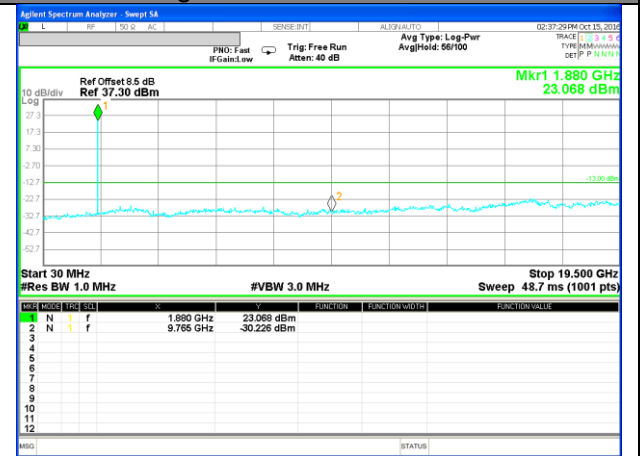

CONDUCTED SPURIOUS EMISSION

LTE BAND 2

LTE Band 2 / 1.4MHz /Emission

Lowest Channel / QPSK

Lowest Channel / 16QAM

Middle Channel / QPSK

Middle Channel / 16QAM

Highest Channel / QPSK

Highest Channel / 16QAM

LTE BAND 2

LTE Band 2 / 3MHz /Emission

Lowest Channel / QPSK

Lowest Channel / 16QAM

Middle Channel / QPSK

Middle Channel / 16QAM

Highest Channel / QPSK

Highest Channel / 16QAM

LTE BAND 2

LTE Band 2 / 5MHz /Emission

Lowest Channel / QPSK

Lowest Channel / 16QAM

Middle Channel / QPSK

Middle Channel / 16QAM

Highest Channel / QPSK

Highest Channel / 16QAM

LTE BAND 2

LTE Band 2 / 10MHz /Emission

Lowest Channel / QPSK

Lowest Channel / 16QAM

Middle Channel / QPSK

Middle Channel / 16QAM

Highest Channel / QPSK