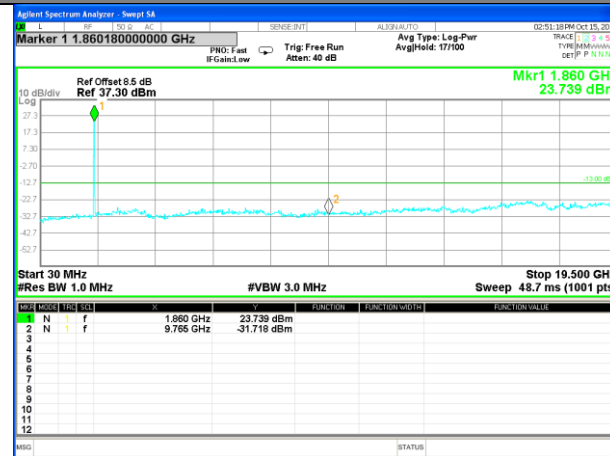

Highest Channel / 16QAM

LTE BAND 2

LTE Band 2 / 15MHz /Emission

Lowest Channel / QPSK

Lowest Channel / 16QAM

Middle Channel / QPSK

Middle Channel / 16QAM

Highest Channel / QPSK

Highest Channel / 16QAM

LTE BAND 2

LTE Band 2 / 20MHz /Emission

Lowest Channel / QPSK

Lowest Channel / 16QAM

Middle Channel / QPSK

Middle Channel / 16QAM

Highest Channel / QPSK

Highest Channel / 16QAM

LTE BAND 4

LTE Band 4 / 1.4MHz /Emission

Lowest Channel / QPSK

Lowest Channel / 16QAM

Middle Channel / QPSK

Middle Channel / 16QAM

Highest Channel / QPSK

Highest Channel / 16QAM

LTE BAND 4

LTE Band 4 / 3MHz /Emission

Lowest Channel / QPSK

Lowest Channel / 16QAM

Middle Channel / QPSK

Middle Channel / 16QAM

Highest Channel / QPSK