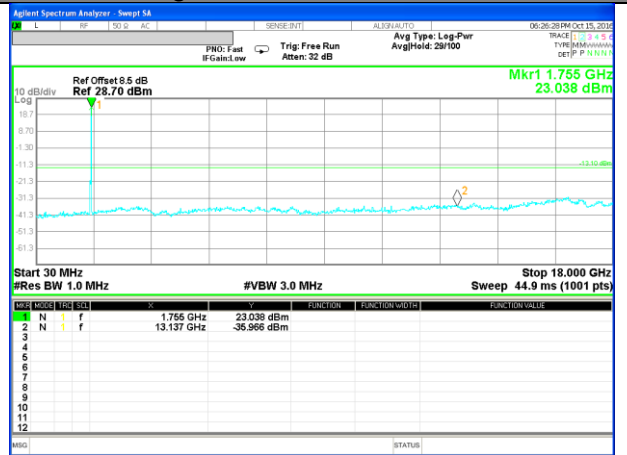

Highest Channel / 16QAM

LTE BAND 4

LTE Band 4 / 15MHz /Emission

Lowest Channel / QPSK

Lowest Channel / 16QAM

Middle Channel / QPSK

Middle Channel / 16QAM

Highest Channel / QPSK

Highest Channel / 16QAM

LTE BAND 4

LTE Band 4 / 20MHz /Emission

Lowest Channel / QPSK

Lowest Channel / 16QAM

Middle Channel / QPSK

Middle Channel / 16QAM

Highest Channel / QPSK

Highest Channel / 16QAM

LTE BAND 7

LTE Band 7 / 5MHz /Emission

Lowest Channel / QPSK

Lowest Channel / 16QAM

Middle Channel / QPSK

Middle Channel / 16QAM

Highest Channel / QPSK