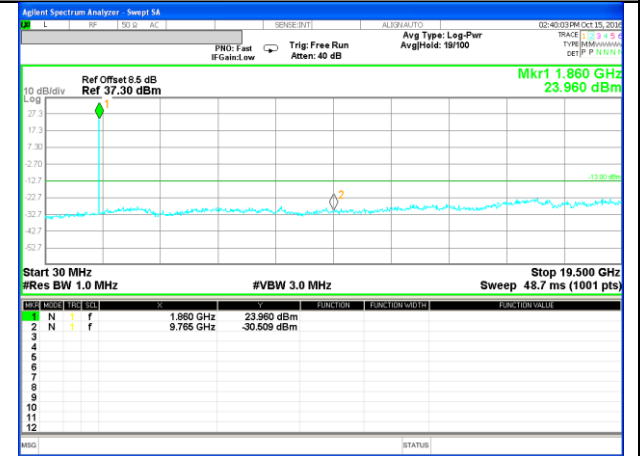

Highest Channel / 16QAM

LTE BAND 2

LTE Band 2 / 3MHz /Emission

Lowest Channel / QPSK

Lowest Channel / 16QAM

Middle Channel / QPSK

Middle Channel / 16QAM

Highest Channel / QPSK

Highest Channel / 16QAM

LTE BAND 2

LTE Band 2 / 5MHz /Emission

Lowest Channel / QPSK

Lowest Channel / 16QAM

Middle Channel / QPSK

Middle Channel / 16QAM

Highest Channel / QPSK

Highest Channel / 16QAM

LTE BAND 2

LTE Band 2 / 10MHz /Emission

Lowest Channel / QPSK

Lowest Channel / 16QAM

Middle Channel / QPSK

Middle Channel / 16QAM

Highest Channel / QPSK

Highest Channel / 16QAM

LTE BAND 2

LTE Band 2 / 15MHz /Emission

Lowest Channel / QPSK

Lowest Channel / 16QAM

Middle Channel / QPSK

Middle Channel / 16QAM

Highest Channel / QPSK