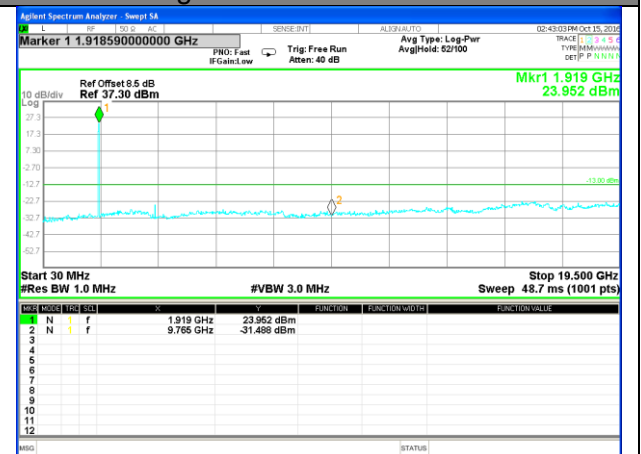

Highest Channel / 16QAM

LTE BAND 2

LTE Band 2 / 3MHz /Emission

Lowest Channel / QPSK

Lowest Channel / 16QAM

Middle Channel / QPSK

Middle Channel / 16QAM

Highest Channel / QPSK

Highest Channel / 16QAM

LTE BAND 2

LTE Band 2 / 5MHz /Emission

Lowest Channel / QPSK

Lowest Channel / 16QAM

Middle Channel / QPSK

Middle Channel / 16QAM

Highest Channel / QPSK

Highest Channel / 16QAM

LTE BAND 2

LTE Band 2 / 10MHz /Emission

Lowest Channel / QPSK

Lowest Channel / 16QAM

Middle Channel / QPSK

Middle Channel / 16QAM

Highest Channel / QPSK

Highest Channel / 16QAM

LTE BAND 2

LTE Band 2 / 15MHz /Emission

Lowest Channel / QPSK

Lowest Channel / 16QAM

Middle Channel / QPSK

Middle Channel / 16QAM

Highest Channel / QPSK