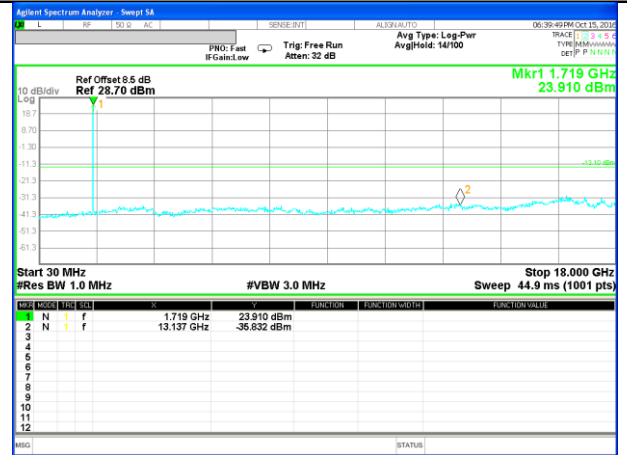

Highest Channel / 16QAM

LTE BAND 4

LTE Band 4 / 3MHz /Emission

Lowest Channel / QPSK

Lowest Channel / 16QAM

Middle Channel / QPSK

Middle Channel / 16QAM

Highest Channel / QPSK

Highest Channel / 16QAM

LTE BAND 4

LTE Band 4 / 5MHz /Emission

Lowest Channel / QPSK

Lowest Channel / 16QAM

Middle Channel / QPSK

Middle Channel / 16QAM

Highest Channel / QPSK

Highest Channel / 16QAM

LTE BAND 4

LTE Band 4 / 10MHz /Emission

Lowest Channel / QPSK

Lowest Channel / 16QAM

Middle Channel / QPSK

Middle Channel / 16QAM

Highest Channel / QPSK