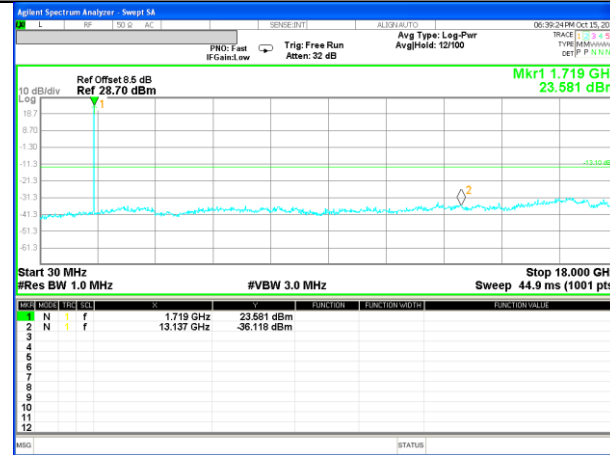

Highest Channel / 16QAM

LTE BAND 4

LTE Band 4 / 1.4MHz /Emission

Lowest Channel / QPSK

Lowest Channel / 16QAM

Middle Channel / QPSK

Middle Channel / 16QAM

Highest Channel / QPSK

Highest Channel / 16QAM

LTE BAND 4

LTE Band 4 / 3MHz /Emission

Lowest Channel / QPSK

Lowest Channel / 16QAM

Middle Channel / QPSK

Middle Channel / 16QAM

Highest Channel / QPSK

Highest Channel / 16QAM

LTE BAND 4

LTE Band 4 / 5MHz /Emission

Lowest Channel / QPSK

Lowest Channel / 16QAM

Middle Channel / QPSK

Middle Channel / 16QAM

Highest Channel / QPSK

Highest Channel / 16QAM

LTE BAND 4

LTE Band 4 / 10MHz /Emission

Lowest Channel / QPSK

Lowest Channel / 16QAM

Middle Channel / QPSK

Middle Channel / 16QAM

Highest Channel / QPSK