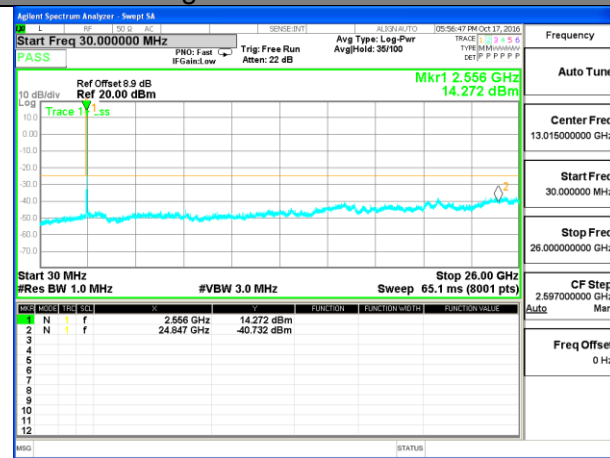

Highest Channel / 16QAM

LTE BAND 7

LTE Band 7 / 10MHz /Emission

Lowest Channel / QPSK

Lowest Channel / 16QAM

Middle Channel / QPSK

Middle Channel / 16QAM

Highest Channel / QPSK

Highest Channel / 16QAM

LTE BAND 7

LTE Band 7 / 15MHz /Emission

Lowest Channel / QPSK

Lowest Channel / 16QAM

Middle Channel / QPSK

Middle Channel / 16QAM

Highest Channel / QPSK

Highest Channel / 16QAM

LTE BAND 7

LTE Band 7 / 20MHz /Emission

Lowest Channel / QPSK

Lowest Channel / 16QAM

Middle Channel / QPSK

Middle Channel / 16QAM

Highest Channel / QPSK