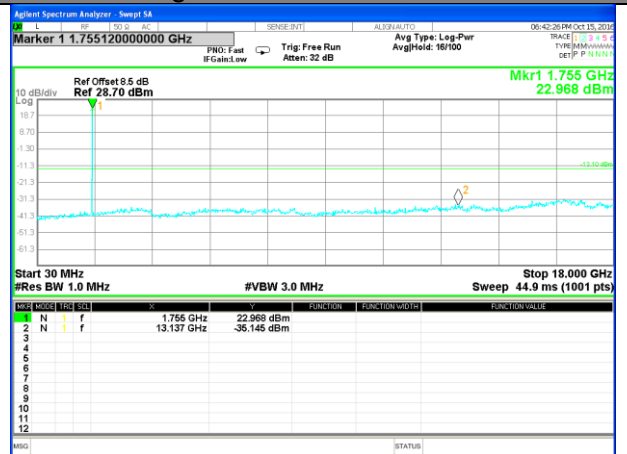

Highest Channel / 16QAM

LTE BAND 4

LTE Band 4 / 3MHz /Emission

Lowest Channel / QPSK

Lowest Channel / 16QAM

Middle Channel / QPSK

Middle Channel / 16QAM

Highest Channel / QPSK

Highest Channel / 16QAM

LTE BAND 4

LTE Band 4 / 5MHz /Emission

Lowest Channel / QPSK

Lowest Channel / 16QAM

Middle Channel / QPSK

Middle Channel / 16QAM

Highest Channel / QPSK

Highest Channel / 16QAM

LTE BAND 4

LTE Band 4 / 10MHz /Emission

Lowest Channel / QPSK

Lowest Channel / 16QAM

Middle Channel / QPSK

Middle Channel / 16QAM

Highest Channel / QPSK