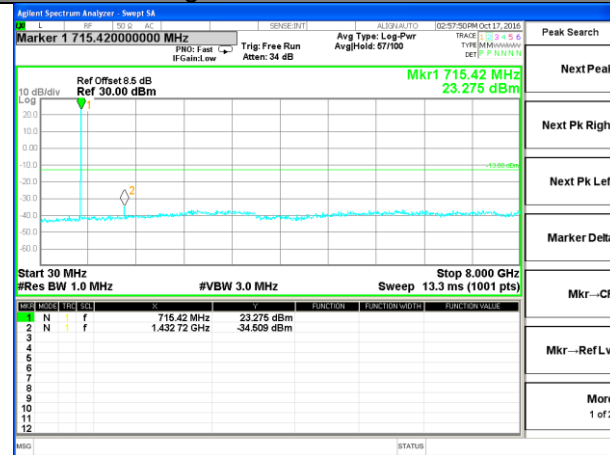

Highest Channel / 16QAM

LTE BAND 7

LTE Band 7 / 20MHz /Emission

Lowest Channel / QPSK

Lowest Channel / 16QAM

Middle Channel / QPSK

Middle Channel / 16QAM

Highest Channel / QPSK

Highest Channel / 16QAM

LTE BAND 17

LTE Band 17 / 5MHz /Emission

Lowest Channel / QPSK

Lowest Channel / 16QAM

Middle Channel / QPSK

Middle Channel / 16QAM

Highest Channel / QPSK

Highest Channel / 16QAM

LTE BAND 17

LTE Band 17 / 10MHz /Emission

Lowest Channel / QPSK

Lowest Channel / 16QAM

Middle Channel / QPSK

Middle Channel / 16QAM

Highest Channel / QPSK