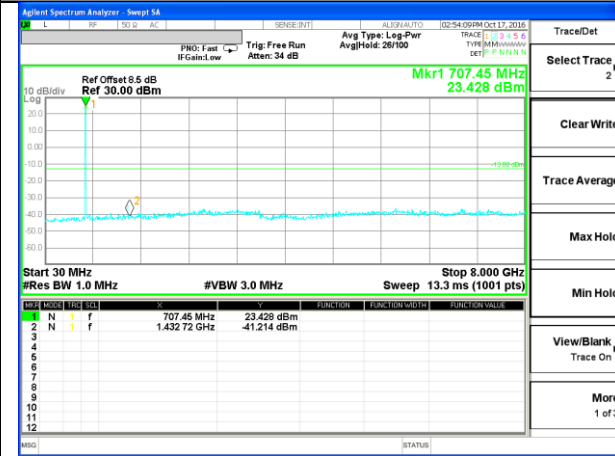

Highest Channel / 16QAM

LTE BAND 7

LTE Band 7 / 20MHz /Emission

Lowest Channel / QPSK

Lowest Channel / 16QAM

Middle Channel / QPSK

Middle Channel / 16QAM

Highest Channel / QPSK

Highest Channel / 16QAM

LTE BAND 17

LTE Band 17 / 5MHz /Emission

Lowest Channel / QPSK

Lowest Channel / 16QAM

Middle Channel / QPSK

Middle Channel / 16QAM

Highest Channel / QPSK

Highest Channel / 16QAM

LTE BAND 17

LTE Band 17 / 10MHz /Emission

Lowest Channel / QPSK

Lowest Channel / 16QAM

Middle Channel / QPSK

Middle Channel / 16QAM

Highest Channel / QPSK