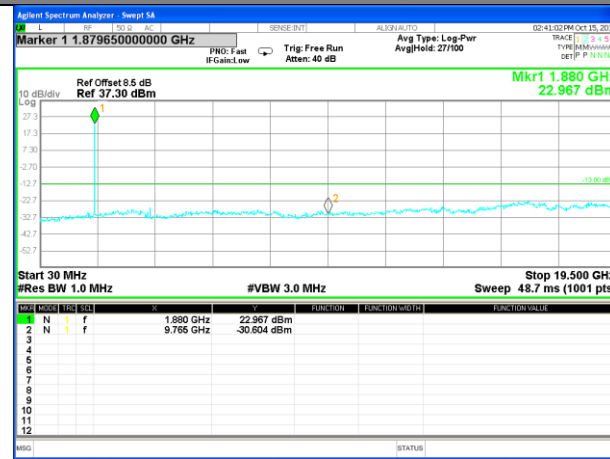

Highest Channel / 16QAM

LTE BAND 2

LTE Band 2 / 3MHz /Emission

Lowest Channel / QPSK

Lowest Channel / 16QAM

Middle Channel / QPSK

Middle Channel / 16QAM

Highest Channel / QPSK

Highest Channel / 16QAM

LTE BAND 2

LTE Band 2 / 5MHz /Emission

Lowest Channel / QPSK

Lowest Channel / 16QAM

Middle Channel / QPSK

Middle Channel / 16QAM

Highest Channel / QPSK

Highest Channel / 16QAM

LTE BAND 2

LTE Band 2 / 10MHz /Emission

Lowest Channel / QPSK

Lowest Channel / 16QAM

Middle Channel / QPSK

Middle Channel / 16QAM

Highest Channel / QPSK

Highest Channel / 16QAM

LTE BAND 2

LTE Band 2 / 15MHz /Emission

Lowest Channel / QPSK

Lowest Channel / 16QAM

Middle Channel / QPSK

Middle Channel / 16QAM

Highest Channel / QPSK