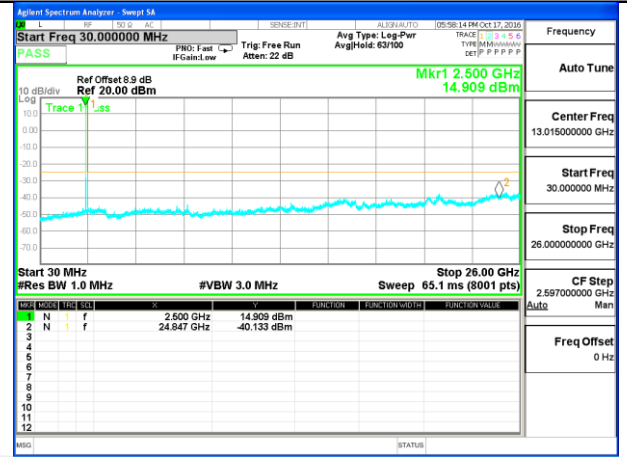

Highest Channel / 16QAM

LTE BAND 7

LTE Band 7 / 15MHz /Emission

Lowest Channel / QPSK

Lowest Channel / 16QAM

Middle Channel / QPSK

Middle Channel / 16QAM

Highest Channel / QPSK

Highest Channel / 16QAM

LTE BAND 7

LTE Band 7 / 20MHz /Emission

Lowest Channel / QPSK

Lowest Channel / 16QAM

Middle Channel / QPSK

Middle Channel / 16QAM

Highest Channel / QPSK

Highest Channel / 16QAM

LTE BAND 17

LTE Band 17 / 5MHz /Emission

Lowest Channel / QPSK

Lowest Channel / 16QAM

Middle Channel / QPSK

Middle Channel / 16QAM

Highest Channel / QPSK