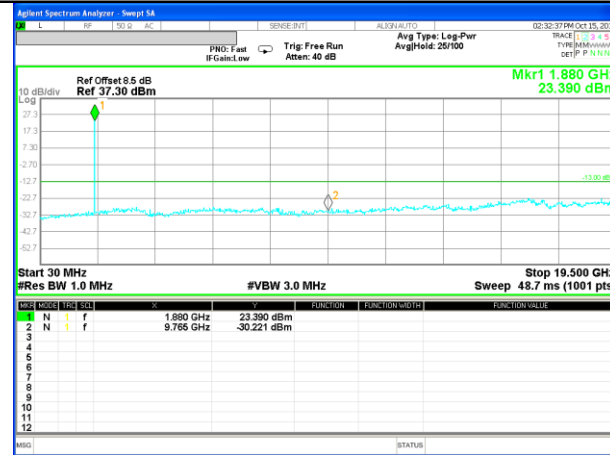

CONDUCTED SPURIOUS EMISSION

LTE BAND 2

LTE Band 2 / 1.4MHz /Emission

Lowest Channel / QPSK

Lowest Channel / 16QAM

Middle Channel / QPSK

Middle Channel / 16QAM

Highest Channel / QPSK

Highest Channel / 16QAM

LTE BAND 2

LTE Band 2 / 3MHz /Emission

Lowest Channel / QPSK

Lowest Channel / 16QAM

Middle Channel / QPSK

Middle Channel / 16QAM

Highest Channel / QPSK

Highest Channel / 16QAM

LTE BAND 2

LTE Band 2 / 5MHz /Emission

Lowest Channel / QPSK

Lowest Channel / 16QAM

Middle Channel / QPSK

Middle Channel / 16QAM

Highest Channel / QPSK