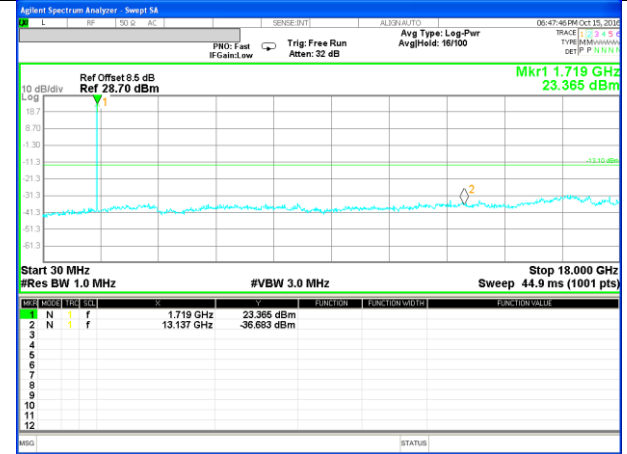

Highest Channel / 16QAM

LTE BAND 2

LTE Band 2 / 20MHz /Emission

Lowest Channel / QPSK

Lowest Channel / 16QAM

Middle Channel / QPSK

Middle Channel / 16QAM

Highest Channel / QPSK

Highest Channel / 16QAM

LTE BAND 4

LTE Band 4 / 1.4MHz /Emission

Lowest Channel / QPSK

Lowest Channel / 16QAM

Middle Channel / QPSK

Middle Channel / 16QAM

Highest Channel / QPSK

Highest Channel / 16QAM

LTE BAND 4

LTE Band 4 / 3MHz /Emission

Lowest Channel / QPSK

Lowest Channel / 16QAM

Middle Channel / QPSK

Middle Channel / 16QAM

Highest Channel / QPSK