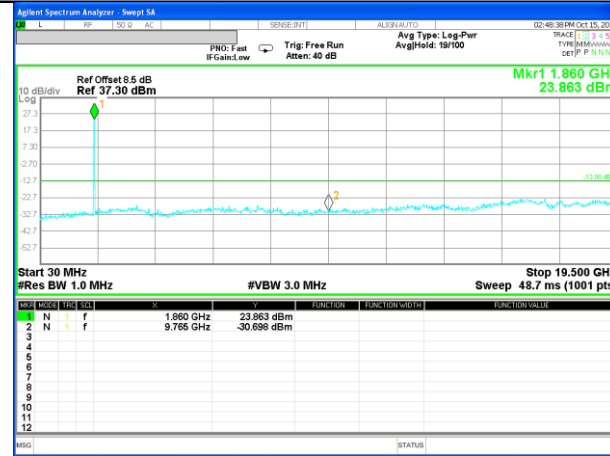

Highest Channel / 16QAM

LTE BAND 2

LTE Band 2 / 10MHz /Emission

Lowest Channel / QPSK

Lowest Channel / 16QAM

Middle Channel / QPSK

Middle Channel / 16QAM

Highest Channel / QPSK

Highest Channel / 16QAM

LTE BAND 2

LTE Band 2 / 15MHz /Emission

Lowest Channel / QPSK

Lowest Channel / 16QAM

Middle Channel / QPSK

Middle Channel / 16QAM

Highest Channel / QPSK

Highest Channel / 16QAM

LTE BAND 2

LTE Band 2 / 20MHz /Emission

Lowest Channel / QPSK

Lowest Channel / 16QAM

Middle Channel / QPSK

Middle Channel / 16QAM

Highest Channel / QPSK

Highest Channel / 16QAM

LTE BAND 4

LTE Band 4 / 1.4MHz /Emission

Lowest Channel / QPSK

Lowest Channel / 16QAM

Middle Channel / QPSK

Middle Channel / 16QAM

Highest Channel / QPSK