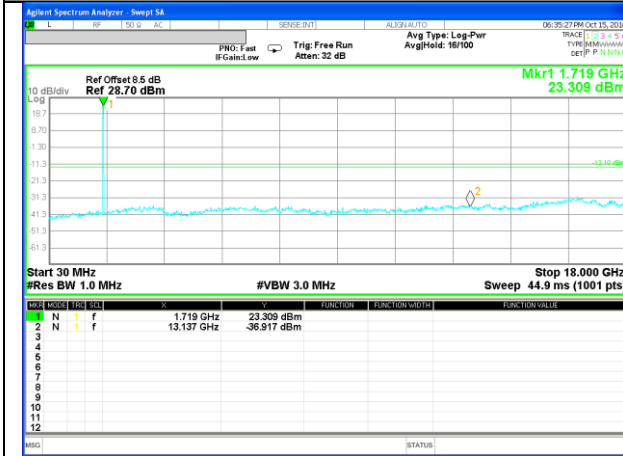

Highest Channel / 16QAM

LTE BAND 4

LTE Band 4 / 5MHz /Emission

Lowest Channel / QPSK

Lowest Channel / 16QAM

Middle Channel / QPSK

Middle Channel / 16QAM

Highest Channel / QPSK

Highest Channel / 16QAM

LTE BAND 4

LTE Band 4 / 10MHz /Emission

Lowest Channel / QPSK

Lowest Channel / 16QAM

Middle Channel / QPSK

Middle Channel / 16QAM

Highest Channel / QPSK

Highest Channel / 16QAM

LTE BAND 4

LTE Band 4 / 15MHz /Emission

Lowest Channel / QPSK

Lowest Channel / 16QAM

Middle Channel / QPSK

Middle Channel / 16QAM

Highest Channel / QPSK

Highest Channel / 16QAM

LTE BAND 4

LTE Band 4 / 20MHz /Emission

Lowest Channel / QPSK

Lowest Channel / 16QAM

Middle Channel / QPSK

Middle Channel / 16QAM

Highest Channel / QPSK