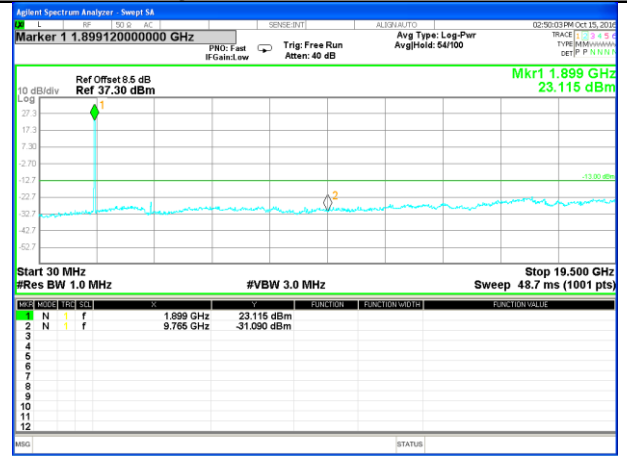

Highest Channel / 16QAM

LTE BAND 2

LTE Band 2 / 10MHz /Emission

Lowest Channel / QPSK

Lowest Channel / 16QAM

Middle Channel / QPSK

Middle Channel / 16QAM

Highest Channel / QPSK

Highest Channel / 16QAM

LTE BAND 2

LTE Band 2 / 15MHz /Emission

Lowest Channel / QPSK

Lowest Channel / 16QAM

Middle Channel / QPSK

Middle Channel / 16QAM

Highest Channel / QPSK

Highest Channel / 16QAM

LTE BAND 2

LTE Band 2 / 20MHz /Emission

Lowest Channel / QPSK

Lowest Channel / 16QAM

Middle Channel / QPSK

Middle Channel / 16QAM

Highest Channel / QPSK