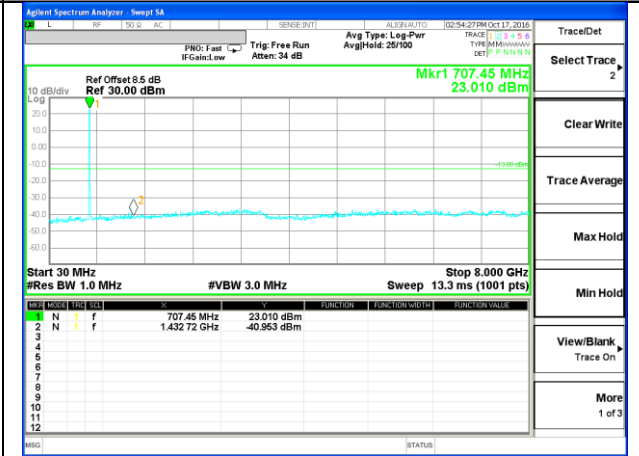

Highest Channel / 16QAM

LTE BAND 17

LTE Band 17 / 5MHz /Emission

Lowest Channel / QPSK

Lowest Channel / 16QAM

Middle Channel / QPSK

Middle Channel / 16QAM

Highest Channel / QPSK

Highest Channel / 16QAM

LTE BAND 17

LTE Band 17 / 10MHz /Emission

Lowest Channel / QPSK

Lowest Channel / 16QAM

Middle Channel / QPSK

Middle Channel / 16QAM

Highest Channel / QPSK

Highest Channel / 16QAM