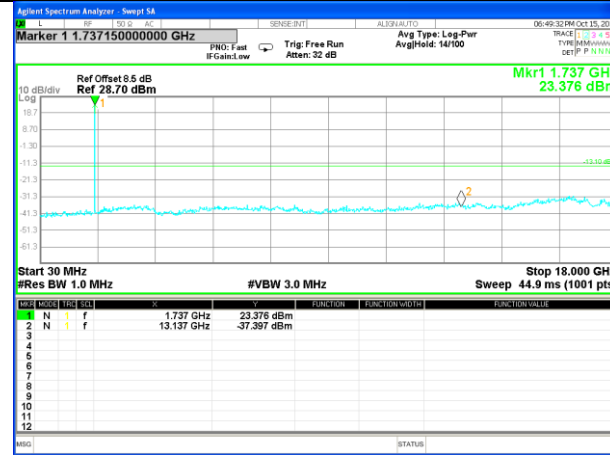

Highest Channel / 16QAM

LTE BAND 2

LTE Band 2 / 20MHz /Emission

Lowest Channel / QPSK

Lowest Channel / 16QAM

Middle Channel / QPSK

Middle Channel / 16QAM

Highest Channel / QPSK

Highest Channel / 16QAM

LTE BAND 4

LTE Band 4 / 1.4MHz /Emission

Lowest Channel / QPSK

Lowest Channel / 16QAM

Middle Channel / QPSK

Middle Channel / 16QAM

Highest Channel / QPSK

Highest Channel / 16QAM

LTE BAND 4

LTE Band 4 / 3MHz /Emission

Lowest Channel / QPSK

Lowest Channel / 16QAM

Middle Channel / QPSK

Middle Channel / 16QAM

Highest Channel / QPSK