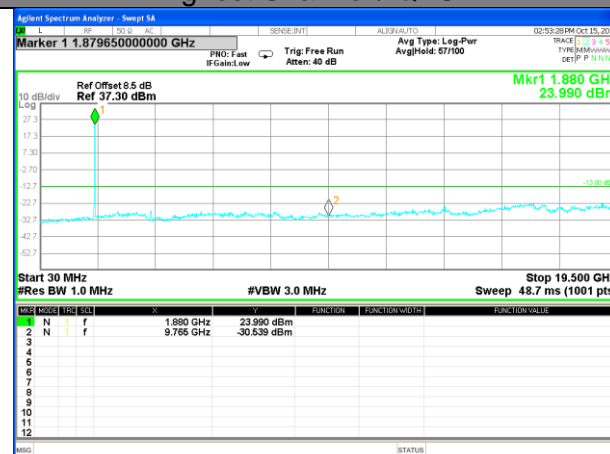

Highest Channel / 16QAM

LTE BAND 2

LTE Band 2 / 15MHz /Emission

Lowest Channel / QPSK

Lowest Channel / 16QAM

Middle Channel / QPSK

Middle Channel / 16QAM

Highest Channel / QPSK

Highest Channel / 16QAM

LTE BAND 2

LTE Band 2 / 20MHz /Emission

Lowest Channel / QPSK

Lowest Channel / 16QAM

Middle Channel / QPSK

Middle Channel / 16QAM

Highest Channel / QPSK

Highest Channel / 16QAM

LTE BAND 4

LTE Band 4 / 1.4MHz /Emission

Lowest Channel / QPSK

Lowest Channel / 16QAM

Middle Channel / QPSK

Middle Channel / 16QAM

Highest Channel / QPSK

Highest Channel / 16QAM

LTE BAND 4

LTE Band 4 / 3MHz /Emission

Lowest Channel / QPSK

Lowest Channel / 16QAM

Middle Channel / QPSK

Middle Channel / 16QAM

Highest Channel / QPSK