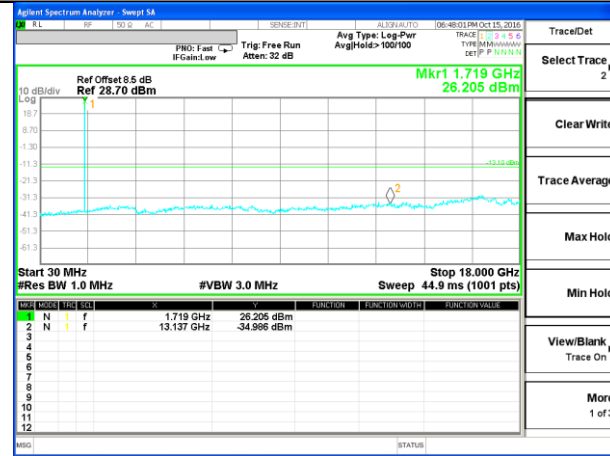

Highest Channel / 16QAM

LTE BAND 4

LTE Band 4 / 1.4MHz /Emission

Lowest Channel / QPSK

Lowest Channel / 16QAM

Middle Channel / QPSK

Middle Channel / 16QAM

Highest Channel / QPSK

Highest Channel / 16QAM

LTE BAND 4

LTE Band 4 / 3MHz /Emission

Lowest Channel / QPSK

Lowest Channel / 16QAM

Middle Channel / QPSK

Middle Channel / 16QAM

Highest Channel / QPSK

Highest Channel / 16QAM

LTE BAND 4

LTE Band 4 / 5MHz /Emission

Lowest Channel / QPSK

Lowest Channel / 16QAM

Middle Channel / QPSK

Middle Channel / 16QAM

Highest Channel / QPSK

Highest Channel / 16QAM

LTE BAND 4

LTE Band 4 / 10MHz /Emission

Lowest Channel / QPSK

Lowest Channel / 16QAM

Middle Channel / QPSK

Middle Channel / 16QAM

Highest Channel / QPSK