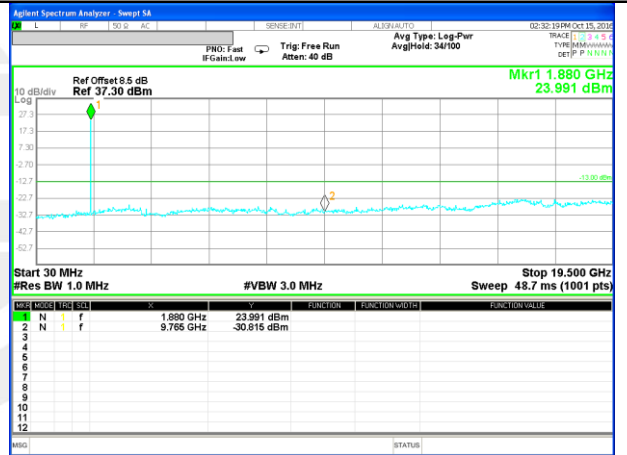

CONDUCTED SPURIOUS EMISSION

LTE BAND 2

LTE Band 2 / 1.4MHz /Emission

Lowest Channel / QPSK

Lowest Channel / 16QAM

Middle Channel / QPSK

Middle Channel / 16QAM

Highest Channel / QPSK

Highest Channel / 16QAM

LTE BAND 2

LTE Band 2 / 3MHz /Emission

Lowest Channel / QPSK

Lowest Channel / 16QAM

Middle Channel / QPSK

Middle Channel / 16QAM

Highest Channel / QPSK

Highest Channel / 16QAM

LTE BAND 2

LTE Band 2 / 5MHz /Emission

Lowest Channel / QPSK

Lowest Channel / 16QAM

Middle Channel / QPSK

Middle Channel / 16QAM

Highest Channel / QPSK