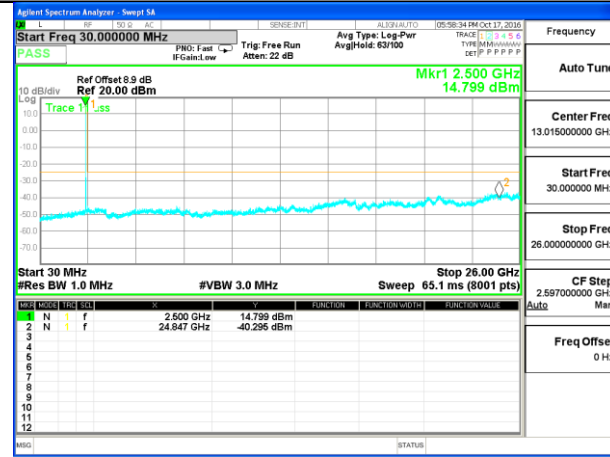

Highest Channel / 16QAM

LTE BAND 7

LTE Band 7 / 15MHz /Emission

Lowest Channel / QPSK

Lowest Channel / 16QAM

Middle Channel / QPSK

Middle Channel / 16QAM

Highest Channel / QPSK

Highest Channel / 16QAM

LTE BAND 7

LTE Band 7 / 20MHz /Emission

Lowest Channel / QPSK

Lowest Channel / 16QAM

Middle Channel / QPSK

Middle Channel / 16QAM

Highest Channel / QPSK

Highest Channel / 16QAM

LTE BAND 17

LTE Band 17 / 5MHz /Emission

Lowest Channel / QPSK

Lowest Channel / 16QAM

Middle Channel / QPSK

Middle Channel / 16QAM

Highest Channel / QPSK