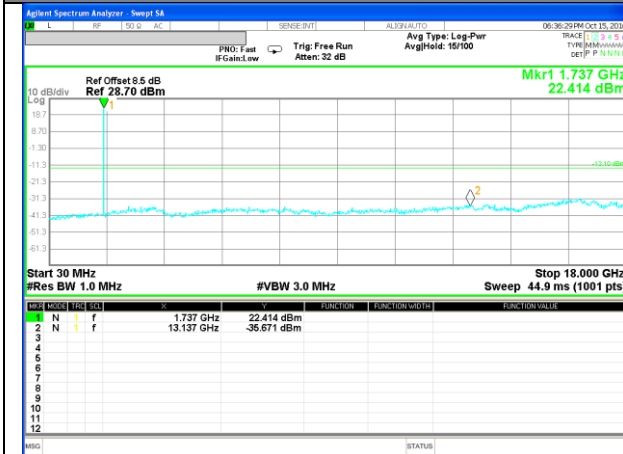

Highest Channel / 16QAM

LTE BAND 4

LTE Band 4 / 5MHz /Emission

Lowest Channel / QPSK

Lowest Channel / 16QAM

Middle Channel / QPSK

Middle Channel / 16QAM

Highest Channel / QPSK

Highest Channel / 16QAM

LTE BAND 4

LTE Band 4 / 10MHz /Emission

Lowest Channel / QPSK

Lowest Channel / 16QAM

Middle Channel / QPSK

Middle Channel / 16QAM

Highest Channel / QPSK

Highest Channel / 16QAM

LTE BAND 4

LTE Band 4 / 15MHz /Emission

Lowest Channel / QPSK

Lowest Channel / 16QAM

Middle Channel / QPSK

Middle Channel / 16QAM

Highest Channel / QPSK

Highest Channel / 16QAM

LTE BAND 4

LTE Band 4 / 20MHz /Emission

Lowest Channel / QPSK

Lowest Channel / 16QAM

Middle Channel / QPSK

Middle Channel / 16QAM

Highest Channel / QPSK