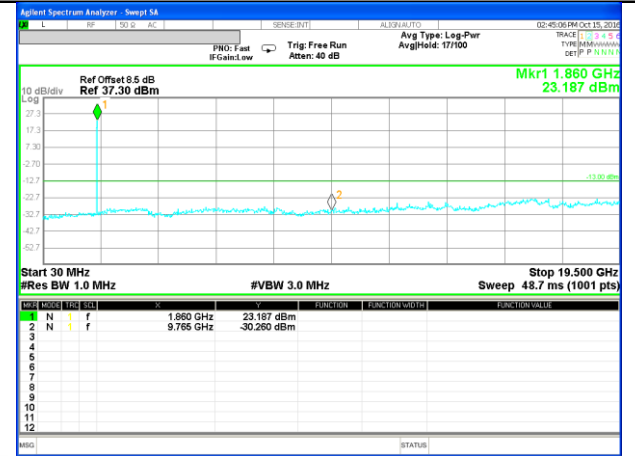

Highest Channel / 16QAM

LTE BAND 2

LTE Band 2 / 5MHz /Emission

Lowest Channel / QPSK

Lowest Channel / 16QAM

Middle Channel / QPSK

Middle Channel / 16QAM

Highest Channel / QPSK

Highest Channel / 16QAM

LTE BAND 2

LTE Band 2 / 10MHz /Emission

Lowest Channel / QPSK

Lowest Channel / 16QAM

Middle Channel / QPSK

Middle Channel / 16QAM

Highest Channel / QPSK

Highest Channel / 16QAM

LTE BAND 2

LTE Band 2 / 15MHz /Emission

Lowest Channel / QPSK

Lowest Channel / 16QAM

Middle Channel / QPSK

Middle Channel / 16QAM

Highest Channel / QPSK

Highest Channel / 16QAM

LTE BAND 2

LTE Band 2 / 20MHz /Emission

Lowest Channel / QPSK

Lowest Channel / 16QAM

Middle Channel / QPSK

Middle Channel / 16QAM

Highest Channel / QPSK