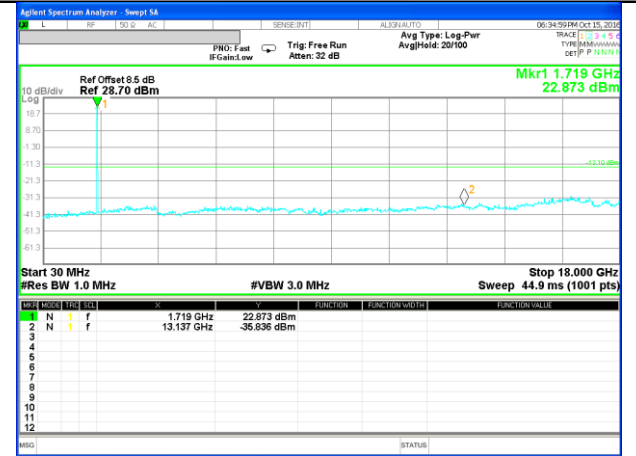

Highest Channel / 16QAM

LTE BAND 4

LTE Band 4 / 5MHz /Emission

Lowest Channel / QPSK

Lowest Channel / 16QAM

Middle Channel / QPSK

Middle Channel / 16QAM

Highest Channel / QPSK

Highest Channel / 16QAM

LTE BAND 4

LTE Band 4 / 10MHz /Emission

Lowest Channel / QPSK

Lowest Channel / 16QAM

Middle Channel / QPSK

Middle Channel / 16QAM

Highest Channel / QPSK

Highest Channel / 16QAM

LTE BAND 4

LTE Band 4 / 15MHz /Emission

Lowest Channel / QPSK

Lowest Channel / 16QAM

Middle Channel / QPSK

Middle Channel / 16QAM

Highest Channel / QPSK