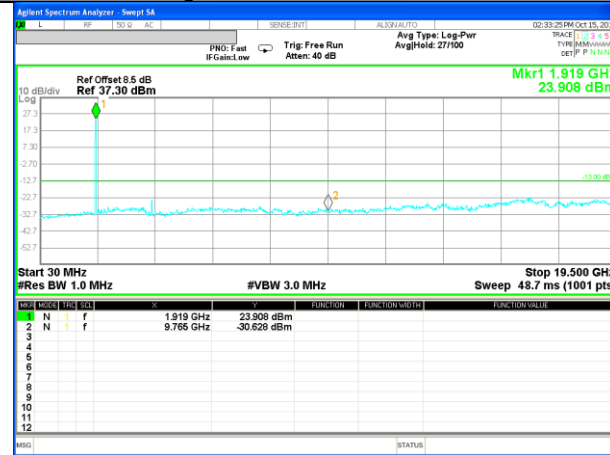

CONDUCTED SPURIOUS EMISSION

LTE BAND 2

LTE Band 2 / 1.4MHz /Emission

Lowest Channel / QPSK

Lowest Channel / 16QAM

Middle Channel / QPSK

Middle Channel / 16QAM

Highest Channel / QPSK

Highest Channel / 16QAM

LTE BAND 2

LTE Band 2 / 3MHz /Emission

Lowest Channel / QPSK

Lowest Channel / 16QAM

Middle Channel / QPSK

Middle Channel / 16QAM

Highest Channel / QPSK

Highest Channel / 16QAM

LTE BAND 2

LTE Band 2 / 5MHz /Emission

Lowest Channel / QPSK

Lowest Channel / 16QAM

Middle Channel / QPSK

Middle Channel / 16QAM

Highest Channel / QPSK