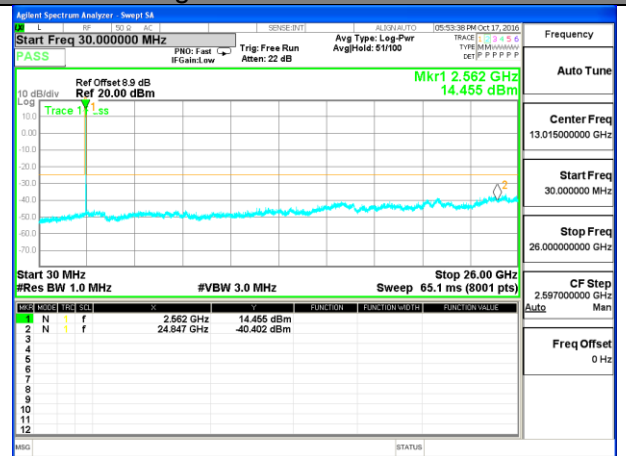

Highest Channel / 16QAM

LTE BAND 7

LTE Band 7 / 5MHz /Emission

Lowest Channel / QPSK

Lowest Channel / 16QAM

Middle Channel / QPSK

Middle Channel / 16QAM

Highest Channel / QPSK

Highest Channel / 16QAM

LTE BAND 7

LTE Band 7 / 10MHz /Emission

Lowest Channel / QPSK

Lowest Channel / 16QAM

Middle Channel / QPSK

Middle Channel / 16QAM

Highest Channel / QPSK

Highest Channel / 16QAM

LTE BAND 7

LTE Band 7 / 15MHz /Emission

Lowest Channel / QPSK

Lowest Channel / 16QAM

Middle Channel / QPSK

Middle Channel / 16QAM

Highest Channel / QPSK