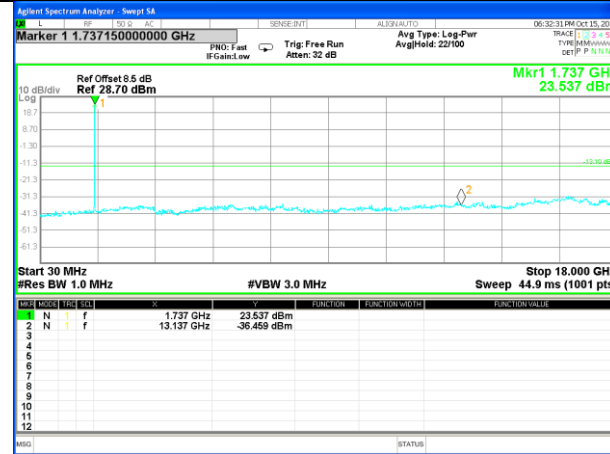

Highest Channel / 16QAM

LTE BAND 4

LTE Band 4 / 10MHz /Emission

Lowest Channel / QPSK

Lowest Channel / 16QAM

Middle Channel / QPSK

Middle Channel / 16QAM

Highest Channel / QPSK

Highest Channel / 16QAM

LTE BAND 4

LTE Band 4 / 15MHz /Emission

Lowest Channel / QPSK

Lowest Channel / 16QAM

Middle Channel / QPSK

Middle Channel / 16QAM

Highest Channel / QPSK

Highest Channel / 16QAM

LTE BAND 4

LTE Band 4 / 20MHz /Emission

Lowest Channel / QPSK

Lowest Channel / 16QAM

Middle Channel / QPSK

Middle Channel / 16QAM

Highest Channel / QPSK