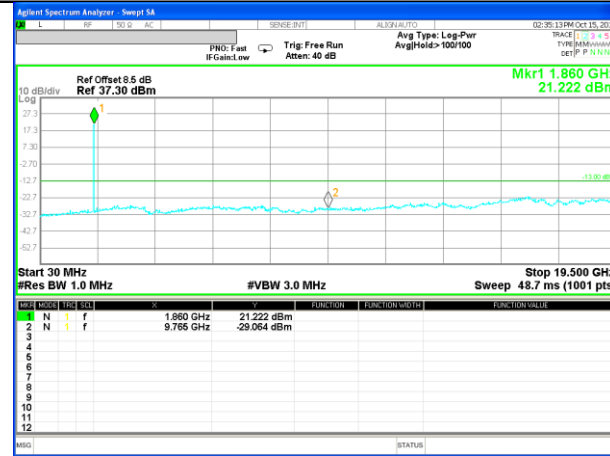

CONDUCTED SPURIOUS EMISSION

LTE BAND 2

LTE Band 2 / 1.4MHz /Emission

Lowest Channel / QPSK

Lowest Channel / 16QAM

Middle Channel / QPSK

Middle Channel / 16QAM

Highest Channel / QPSK

Highest Channel / 16QAM

LTE BAND 2

LTE Band 2 / 3MHz /Emission

Lowest Channel / QPSK

Lowest Channel / 16QAM

Middle Channel / QPSK

Middle Channel / 16QAM

Highest Channel / QPSK

Highest Channel / 16QAM

LTE BAND 2

LTE Band 2 / 5MHz /Emission

Lowest Channel / QPSK

Lowest Channel / 16QAM

Middle Channel / QPSK

Middle Channel / 16QAM

Highest Channel / QPSK

Highest Channel / 16QAM

LTE BAND 2

LTE Band 2 / 10MHz /Emission

Lowest Channel / QPSK

Lowest Channel / 16QAM

Middle Channel / QPSK

Middle Channel / 16QAM

Highest Channel / QPSK