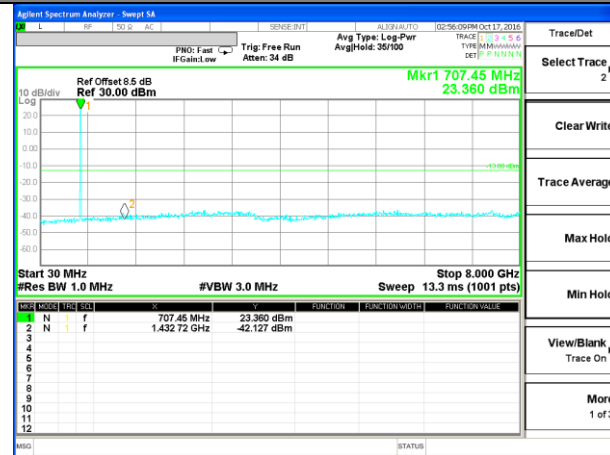

Highest Channel / 16QAM

LTE BAND 7

LTE Band 7 / 20MHz /Emission

Lowest Channel / QPSK

Lowest Channel / 16QAM

Middle Channel / QPSK

Middle Channel / 16QAM

Highest Channel / QPSK

Highest Channel / 16QAM

LTE BAND 17

LTE Band 17 / 5MHz /Emission

Lowest Channel / QPSK

Lowest Channel / 16QAM

Middle Channel / QPSK

Middle Channel / 16QAM

Highest Channel / QPSK

Highest Channel / 16QAM

LTE BAND 17

LTE Band 17 / 10MHz /Emission

Lowest Channel / QPSK

Lowest Channel / 16QAM

Middle Channel / QPSK

Middle Channel / 16QAM

Highest Channel / QPSK