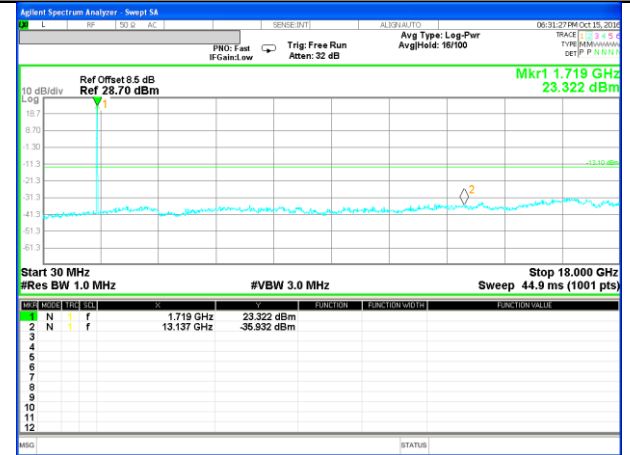

Highest Channel / 16QAM

LTE BAND 4

LTE Band 4 / 10MHz /Emission

Lowest Channel / QPSK

Lowest Channel / 16QAM

Middle Channel / QPSK

Middle Channel / 16QAM

Highest Channel / QPSK

Highest Channel / 16QAM

LTE BAND 4

LTE Band 4 / 15MHz /Emission

Lowest Channel / QPSK

Lowest Channel / 16QAM

Middle Channel / QPSK

Middle Channel / 16QAM

Highest Channel / QPSK

Highest Channel / 16QAM

LTE BAND 4

LTE Band 4 / 20MHz /Emission

Lowest Channel / QPSK

Lowest Channel / 16QAM

Middle Channel / QPSK

Middle Channel / 16QAM

Highest Channel / QPSK