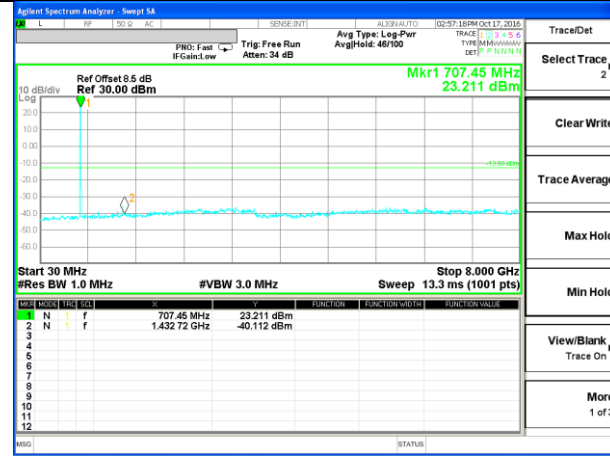

Highest Channel / 16QAM

LTE BAND 7

LTE Band 7 / 20MHz /Emission

Lowest Channel / QPSK

Lowest Channel / 16QAM

Middle Channel / QPSK

Middle Channel / 16QAM

Highest Channel / QPSK

Highest Channel / 16QAM

LTE BAND 17

LTE Band 17 / 5MHz /Emission

Lowest Channel / QPSK

Lowest Channel / 16QAM

Middle Channel / QPSK

Middle Channel / 16QAM

Highest Channel / QPSK

Highest Channel / 16QAM

LTE BAND 17

LTE Band 17 / 10MHz /Emission

Lowest Channel / QPSK

Lowest Channel / 16QAM

Middle Channel / QPSK

Middle Channel / 16QAM

Highest Channel / QPSK