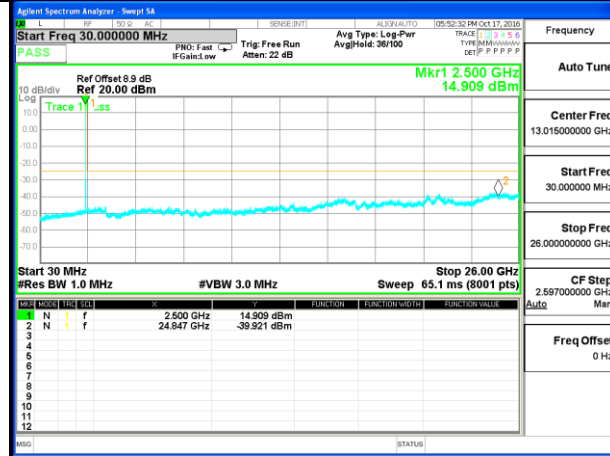

Highest Channel / 16QAM

LTE BAND 7

LTE Band 7 / 5MHz /Emission

Lowest Channel / QPSK

Lowest Channel / 16QAM

Middle Channel / QPSK

Middle Channel / 16QAM

Highest Channel / QPSK

Highest Channel / 16QAM

LTE BAND 7

LTE Band 7 / 10MHz /Emission

Lowest Channel / QPSK

Lowest Channel / 16QAM

Middle Channel / QPSK

Middle Channel / 16QAM

Highest Channel / QPSK

Highest Channel / 16QAM

LTE BAND 7

LTE Band 7 / 15MHz /Emission

Lowest Channel / QPSK

Lowest Channel / 16QAM

Middle Channel / QPSK

Middle Channel / 16QAM

Highest Channel / QPSK