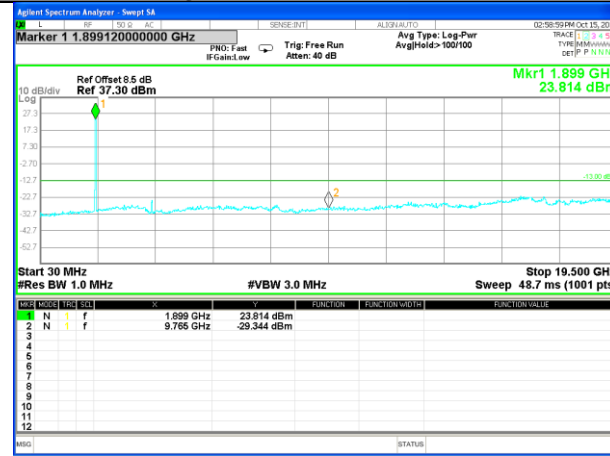

Highest Channel / 16QAM

LTE BAND 2

LTE Band 2 / 10MHz /Emission

Lowest Channel / QPSK

Lowest Channel / 16QAM

Middle Channel / QPSK

Middle Channel / 16QAM

Highest Channel / QPSK

Highest Channel / 16QAM

LTE BAND 2

LTE Band 2 / 15MHz /Emission

Lowest Channel / QPSK

Lowest Channel / 16QAM

Middle Channel / QPSK

Middle Channel / 16QAM

Highest Channel / QPSK

Highest Channel / 16QAM

LTE BAND 2

LTE Band 2 / 20MHz /Emission

Lowest Channel / QPSK

Lowest Channel / 16QAM

Middle Channel / QPSK

Middle Channel / 16QAM

Highest Channel / QPSK

Highest Channel / 16QAM

LTE BAND 4

LTE Band 4 / 1.4MHz /Emission

Lowest Channel / QPSK

Lowest Channel / 16QAM

Middle Channel / QPSK

Middle Channel / 16QAM

Highest Channel / QPSK