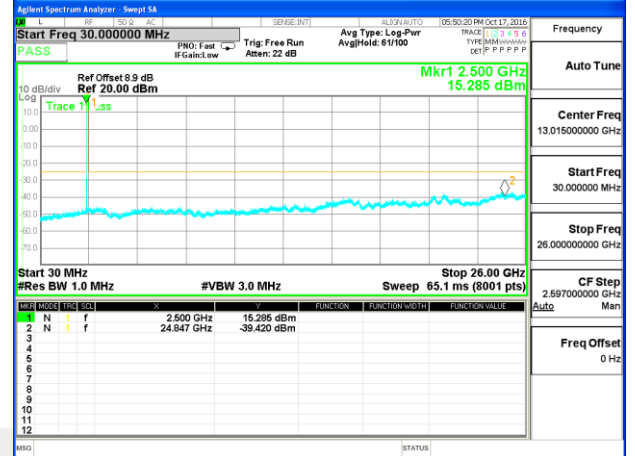

Highest Channel / 16QAM

LTE BAND 4

LTE Band 4 / 20MHz /Emission

Lowest Channel / QPSK

Lowest Channel / 16QAM

Middle Channel / QPSK

Middle Channel / 16QAM

Highest Channel / QPSK

Highest Channel / 16QAM

LTE BAND 7

LTE Band 7 / 5MHz /Emission

Lowest Channel / QPSK

Lowest Channel / 16QAM

Middle Channel / QPSK

Middle Channel / 16QAM

Highest Channel / QPSK

Highest Channel / 16QAM

LTE BAND 7

LTE Band 7 / 10MHz /Emission

Lowest Channel / QPSK

Lowest Channel / 16QAM

Middle Channel / QPSK

Middle Channel / 16QAM

Highest Channel / QPSK