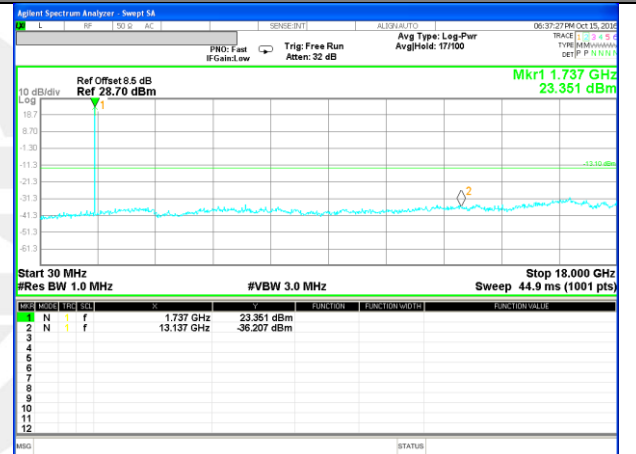

Highest Channel / 16QAM

LTE BAND 4

LTE Band 4 / 5MHz /Emission

Lowest Channel / QPSK

Lowest Channel / 16QAM

Middle Channel / QPSK

Middle Channel / 16QAM

Highest Channel / QPSK

Highest Channel / 16QAM

LTE BAND 4

LTE Band 4 / 10MHz /Emission

Lowest Channel / QPSK

Lowest Channel / 16QAM

Middle Channel / QPSK

Middle Channel / 16QAM

Highest Channel / QPSK

Highest Channel / 16QAM

LTE BAND 4

LTE Band 4 / 15MHz /Emission

Lowest Channel / QPSK

Lowest Channel / 16QAM

Middle Channel / QPSK

Middle Channel / 16QAM

Highest Channel / QPSK