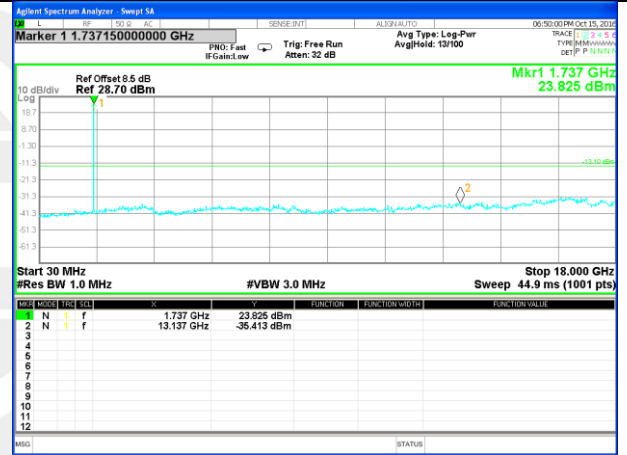

Highest Channel / 16QAM

LTE BAND 2

LTE Band 2 / 20MHz /Emission

Lowest Channel / QPSK

Lowest Channel / 16QAM

Middle Channel / QPSK

Middle Channel / 16QAM

Highest Channel / QPSK

Highest Channel / 16QAM

LTE BAND 4

LTE Band 4 / 1.4MHz /Emission

Lowest Channel / QPSK

Lowest Channel / 16QAM

Middle Channel / QPSK

Middle Channel / 16QAM

Highest Channel / QPSK

Highest Channel / 16QAM

LTE BAND 4

LTE Band 4 / 3MHz /Emission

Lowest Channel / QPSK

Lowest Channel / 16QAM

Middle Channel / QPSK

Middle Channel / 16QAM

Highest Channel / QPSK