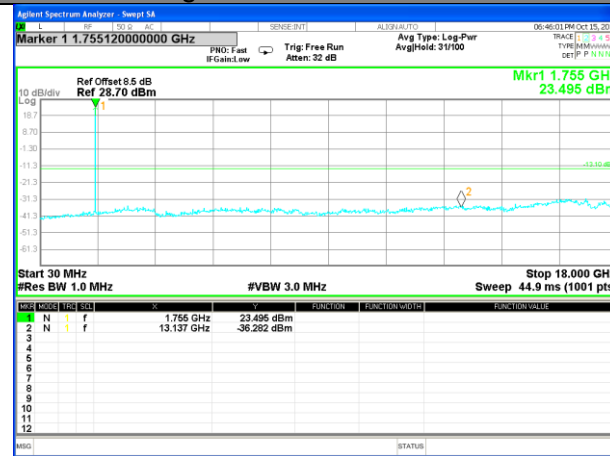

Highest Channel / 16QAM

LTE BAND 4

LTE Band 4 / 1.4MHz /Emission

Lowest Channel / QPSK

Lowest Channel / 16QAM

Middle Channel / QPSK

Middle Channel / 16QAM

Highest Channel / QPSK

Highest Channel / 16QAM

LTE BAND 4

LTE Band 4 / 3MHz /Emission

Lowest Channel / QPSK

Lowest Channel / 16QAM

Middle Channel / QPSK

Middle Channel / 16QAM

Highest Channel / QPSK

Highest Channel / 16QAM

LTE BAND 4

LTE Band 4 / 5MHz /Emission

Lowest Channel / QPSK

Lowest Channel / 16QAM

Middle Channel / QPSK

Middle Channel / 16QAM

Highest Channel / QPSK

Highest Channel / 16QAM

LTE BAND 4

LTE Band 4 / 10MHz /Emission

Lowest Channel / QPSK

Lowest Channel / 16QAM

Middle Channel / QPSK

Middle Channel / 16QAM

Highest Channel / QPSK