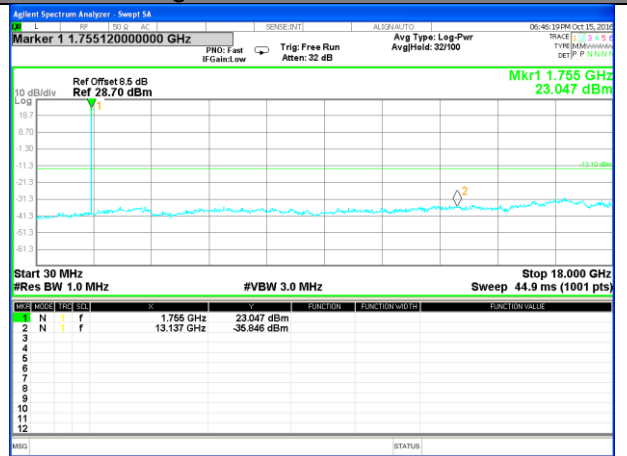

Highest Channel / 16QAM

LTE BAND 4

LTE Band 4 / 1.4MHz /Emission

Lowest Channel / QPSK

Lowest Channel / 16QAM

Middle Channel / QPSK

Middle Channel / 16QAM

Highest Channel / QPSK

Highest Channel / 16QAM

LTE BAND 4

LTE Band 4 / 3MHz /Emission

Lowest Channel / QPSK

Lowest Channel / 16QAM

Middle Channel / QPSK

Middle Channel / 16QAM

Highest Channel / QPSK

Highest Channel / 16QAM

LTE BAND 4

LTE Band 4 / 5MHz /Emission

Lowest Channel / QPSK

Lowest Channel / 16QAM

Middle Channel / QPSK

Middle Channel / 16QAM

Highest Channel / QPSK