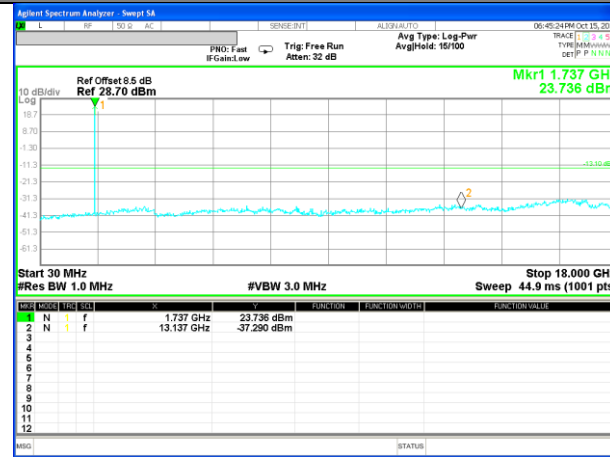

Highest Channel / 16QAM

LTE BAND 4

LTE Band 4 / 1.4MHz /Emission

Lowest Channel / QPSK

Lowest Channel / 16QAM

Middle Channel / QPSK

Middle Channel / 16QAM

Highest Channel / QPSK

Highest Channel / 16QAM

LTE BAND 4

LTE Band 4 / 3MHz /Emission

Lowest Channel / QPSK

Lowest Channel / 16QAM

Middle Channel / QPSK

Middle Channel / 16QAM

Highest Channel / QPSK

Highest Channel / 16QAM

LTE BAND 4

LTE Band 4 / 5MHz /Emission

Lowest Channel / QPSK

Lowest Channel / 16QAM

Middle Channel / QPSK

Middle Channel / 16QAM

Highest Channel / QPSK