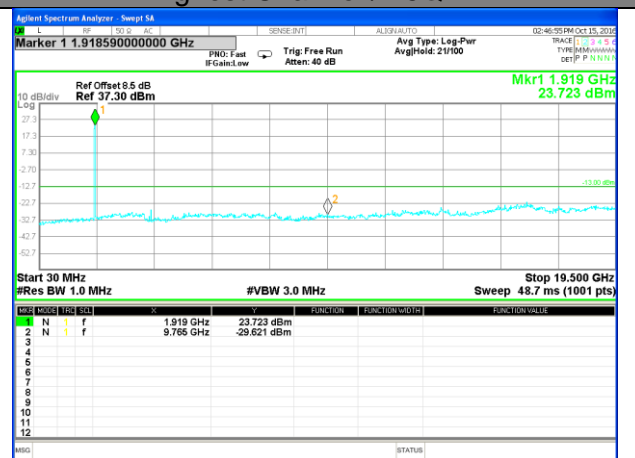

Highest Channel / 16QAM

LTE BAND 2

LTE Band 2 / 5MHz /Emission

Lowest Channel / QPSK

Lowest Channel / 16QAM

Middle Channel / QPSK

Middle Channel / 16QAM

Highest Channel / QPSK

Highest Channel / 16QAM

LTE BAND 2

LTE Band 2 / 10MHz /Emission

Lowest Channel / QPSK

Lowest Channel / 16QAM

Middle Channel / QPSK

Middle Channel / 16QAM

Highest Channel / QPSK

Highest Channel / 16QAM

LTE BAND 2

LTE Band 2 / 15MHz /Emission

Lowest Channel / QPSK

Lowest Channel / 16QAM

Middle Channel / QPSK

Middle Channel / 16QAM

Highest Channel / QPSK

Highest Channel / 16QAM

LTE BAND 2

LTE Band 2 / 20MHz /Emission

Lowest Channel / QPSK

Lowest Channel / 16QAM

Middle Channel / QPSK

Middle Channel / 16QAM

Highest Channel / QPSK