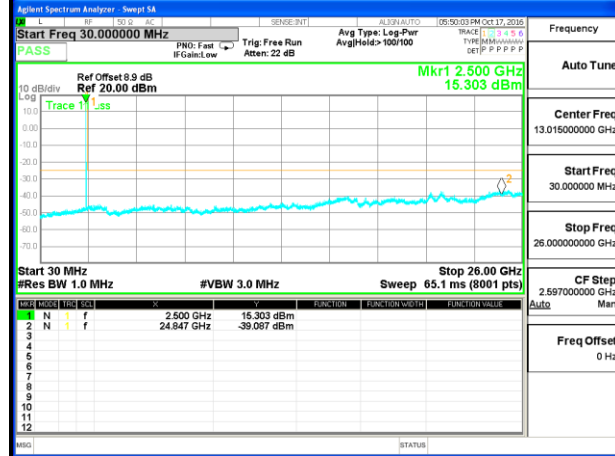

Highest Channel / 16QAM

LTE BAND 4

LTE Band 4 / 20MHz /Emission

Lowest Channel / QPSK

Lowest Channel / 16QAM

Middle Channel / QPSK

Middle Channel / 16QAM

Highest Channel / QPSK

Highest Channel / 16QAM

LTE BAND 7

LTE Band 7 / 5MHz /Emission

Lowest Channel / QPSK

Lowest Channel / 16QAM

Middle Channel / QPSK

Middle Channel / 16QAM

Highest Channel / QPSK

Highest Channel / 16QAM

LTE BAND 7

LTE Band 7 / 10MHz /Emission

Lowest Channel / QPSK

Lowest Channel / 16QAM

Middle Channel / QPSK

Middle Channel / 16QAM

Highest Channel / QPSK