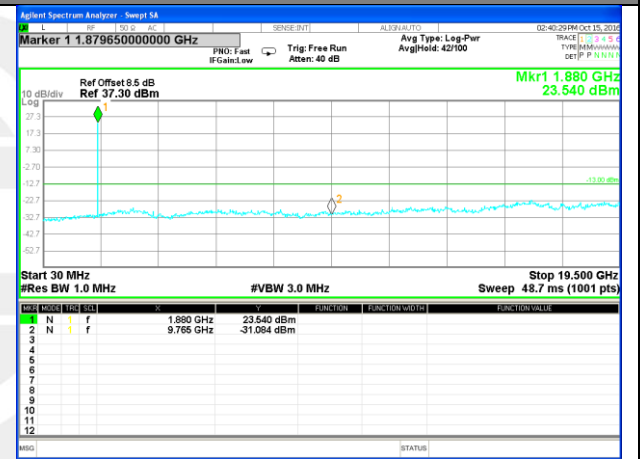

Highest Channel / 16QAM

LTE BAND 2

LTE Band 2 / 3MHz /Emission

Lowest Channel / QPSK

Lowest Channel / 16QAM

Middle Channel / QPSK

Middle Channel / 16QAM

Highest Channel / QPSK

Highest Channel / 16QAM

LTE BAND 2

LTE Band 2 / 5MHz /Emission

Lowest Channel / QPSK

Lowest Channel / 16QAM

Middle Channel / QPSK

Middle Channel / 16QAM

Highest Channel / QPSK

Highest Channel / 16QAM

LTE BAND 2

LTE Band 2 / 10MHz /Emission

Lowest Channel / QPSK

Lowest Channel / 16QAM

Middle Channel / QPSK

Middle Channel / 16QAM

Highest Channel / QPSK

Highest Channel / 16QAM

LTE BAND 2

LTE Band 2 / 15MHz /Emission

Lowest Channel / QPSK

Lowest Channel / 16QAM

Middle Channel / QPSK

Middle Channel / 16QAM

Highest Channel / QPSK