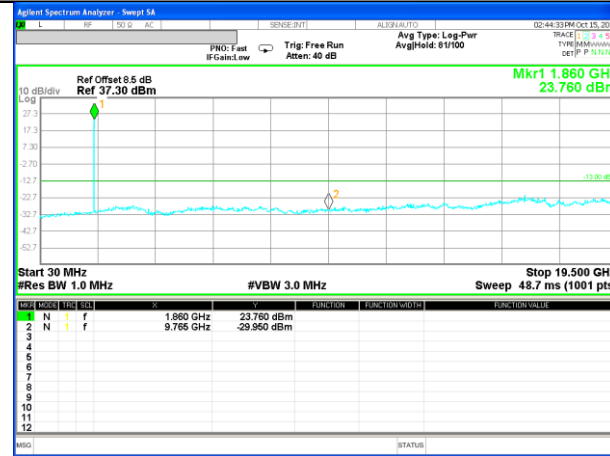

Highest Channel / 16QAM

LTE BAND 2

LTE Band 2 / 5MHz /Emission

Lowest Channel / QPSK

Lowest Channel / 16QAM

Middle Channel / QPSK

Middle Channel / 16QAM

Highest Channel / QPSK

Highest Channel / 16QAM

LTE BAND 2

LTE Band 2 / 10MHz /Emission

Lowest Channel / QPSK

Lowest Channel / 16QAM

Middle Channel / QPSK

Middle Channel / 16QAM

Highest Channel / QPSK

Highest Channel / 16QAM

LTE BAND 2

LTE Band 2 / 15MHz /Emission

Lowest Channel / QPSK

Lowest Channel / 16QAM

Middle Channel / QPSK

Middle Channel / 16QAM

Highest Channel / QPSK

Highest Channel / 16QAM

LTE BAND 2

LTE Band 2 / 20MHz /Emission

Lowest Channel / QPSK

Lowest Channel / 16QAM

Middle Channel / QPSK

Middle Channel / 16QAM

Highest Channel / QPSK