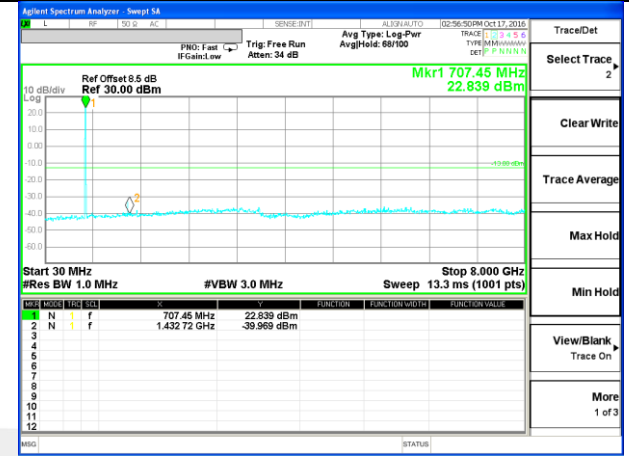

Highest Channel / 16QAM

LTE BAND 7

LTE Band 7 / 20MHz /Emission

Lowest Channel / QPSK

Lowest Channel / 16QAM

Middle Channel / QPSK

Middle Channel / 16QAM

Highest Channel / QPSK

Highest Channel / 16QAM

LTE BAND 17

LTE Band 17 / 5MHz /Emission

Lowest Channel / QPSK

Lowest Channel / 16QAM

Middle Channel / QPSK

Middle Channel / 16QAM

Highest Channel / QPSK

Highest Channel / 16QAM

LTE BAND 17

LTE Band 17 / 10MHz /Emission

Lowest Channel / QPSK

Lowest Channel / 16QAM

Middle Channel / QPSK

Middle Channel / 16QAM

Highest Channel / QPSK