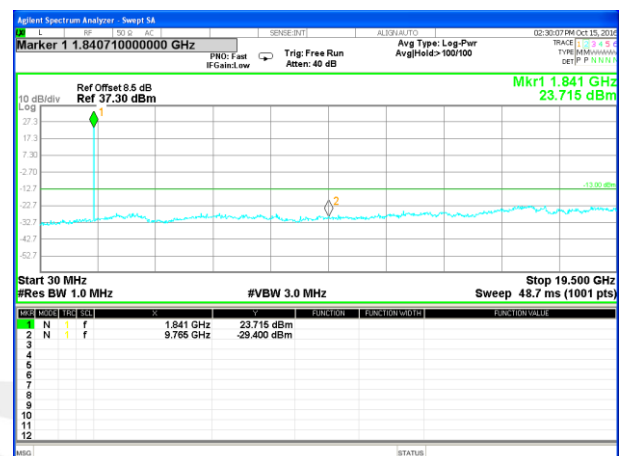

CONDUCTED SPURIOUS EMISSION

LTE BAND 2

LTE Band 2 / 1.4MHz /Emission

Lowest Channel / QPSK

Lowest Channel / 16QAM

Middle Channel / QPSK

Middle Channel / 16QAM

Highest Channel / QPSK

Highest Channel / 16QAM

LTE BAND 2

LTE Band 2 / 3MHz /Emission

Lowest Channel / QPSK

Lowest Channel / 16QAM

Middle Channel / QPSK

Middle Channel / 16QAM

Highest Channel / QPSK

Highest Channel / 16QAM

LTE BAND 2

LTE Band 2 / 5MHz /Emission

Lowest Channel / QPSK

Lowest Channel / 16QAM

Middle Channel / QPSK

Middle Channel / 16QAM

Highest Channel / QPSK