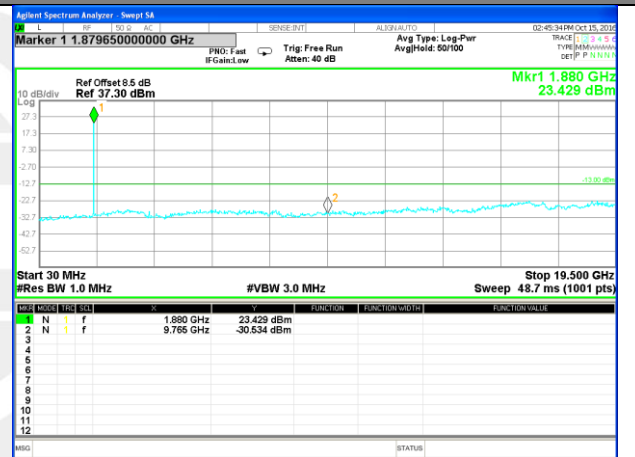

Highest Channel / 16QAM

LTE BAND 2

LTE Band 2 / 5MHz /Emission

Lowest Channel / QPSK

Lowest Channel / 16QAM

Middle Channel / QPSK

Middle Channel / 16QAM

Highest Channel / QPSK

Highest Channel / 16QAM

LTE BAND 2

LTE Band 2 / 10MHz /Emission

Lowest Channel / QPSK

Lowest Channel / 16QAM

Middle Channel / QPSK

Middle Channel / 16QAM

Highest Channel / QPSK

Highest Channel / 16QAM

LTE BAND 2

LTE Band 2 / 15MHz /Emission

Lowest Channel / QPSK

Lowest Channel / 16QAM

Middle Channel / QPSK

Middle Channel / 16QAM

Highest Channel / QPSK

Highest Channel / 16QAM

LTE BAND 2

LTE Band 2 / 20MHz /Emission

Lowest Channel / QPSK

Lowest Channel / 16QAM

Middle Channel / QPSK

Middle Channel / 16QAM

Highest Channel / QPSK