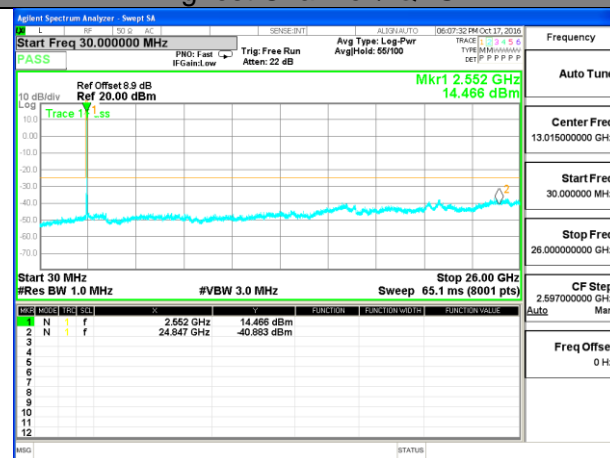

Highest Channel / 16QAM

LTE BAND 7

LTE Band 7 / 15MHz /Emission

Lowest Channel / QPSK

Lowest Channel / 16QAM

Middle Channel / QPSK

Middle Channel / 16QAM

Highest Channel / QPSK

Highest Channel / 16QAM

LTE BAND 7

LTE Band 7 / 20MHz /Emission

Lowest Channel / QPSK

Lowest Channel / 16QAM

Middle Channel / QPSK

Middle Channel / 16QAM

Highest Channel / QPSK

Highest Channel / 16QAM

LTE BAND 17

LTE Band 17 / 5MHz /Emission

Lowest Channel / QPSK

Lowest Channel / 16QAM

Middle Channel / QPSK

Middle Channel / 16QAM

Highest Channel / QPSK