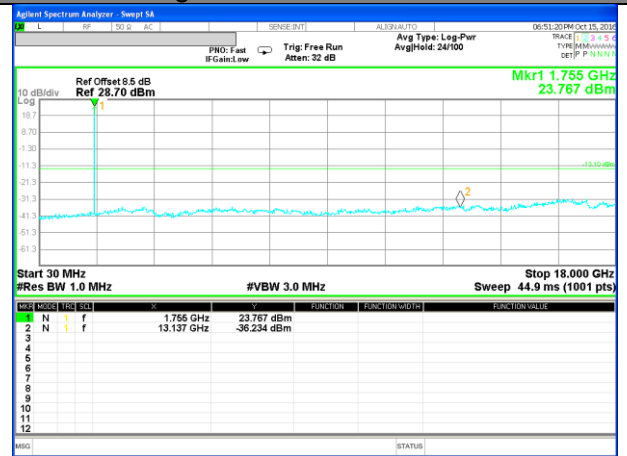

Highest Channel / 16QAM

LTE BAND 2

LTE Band 2 / 20MHz /Emission

Lowest Channel / QPSK

Lowest Channel / 16QAM

Middle Channel / QPSK

Middle Channel / 16QAM

Highest Channel / QPSK

Highest Channel / 16QAM

LTE BAND 4

LTE Band 4 / 1.4MHz /Emission

Lowest Channel / QPSK

Lowest Channel / 16QAM

Middle Channel / QPSK

Middle Channel / 16QAM

Highest Channel / QPSK

Highest Channel / 16QAM

LTE BAND 4

LTE Band 4 / 3MHz /Emission

Lowest Channel / QPSK

Lowest Channel / 16QAM

Middle Channel / QPSK

Middle Channel / 16QAM

Highest Channel / QPSK

Highest Channel / 16QAM

LTE BAND 4

LTE Band 4 / 5MHz /Emission

Lowest Channel / QPSK

Lowest Channel / 16QAM

Middle Channel / QPSK

Middle Channel / 16QAM

Highest Channel / QPSK