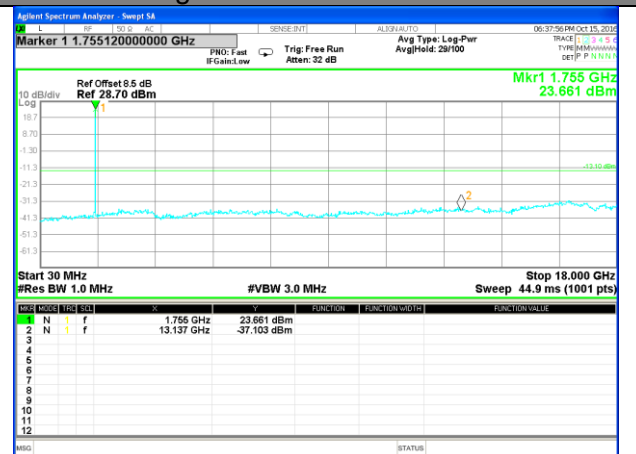

Highest Channel / 16QAM

LTE BAND 4

LTE Band 4 / 5MHz /Emission

Lowest Channel / QPSK

Lowest Channel / 16QAM

Middle Channel / QPSK

Middle Channel / 16QAM

Highest Channel / QPSK

Highest Channel / 16QAM

LTE BAND 4

LTE Band 4 / 10MHz /Emission

Lowest Channel / QPSK

Lowest Channel / 16QAM

Middle Channel / QPSK

Middle Channel / 16QAM

Highest Channel / QPSK

Highest Channel / 16QAM

LTE BAND 4

LTE Band 4 / 15MHz /Emission

Lowest Channel / QPSK

Lowest Channel / 16QAM

Middle Channel / QPSK

Middle Channel / 16QAM

Highest Channel / QPSK

Highest Channel / 16QAM

LTE BAND 4

LTE Band 4 / 20MHz /Emission

Lowest Channel / QPSK

Lowest Channel / 16QAM

Middle Channel / QPSK

Middle Channel / 16QAM

Highest Channel / QPSK