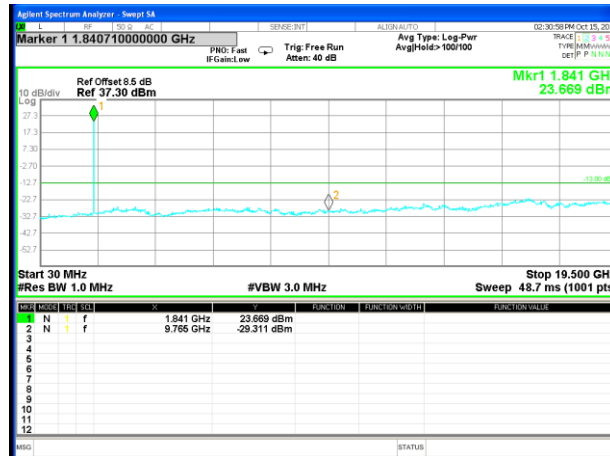

CONDUCTED SPURIOUS EMISSION

LTE BAND 2

LTE Band 2 / 1.4MHz /Emission

Lowest Channel / QPSK

Lowest Channel / 16QAM

Middle Channel / QPSK

Middle Channel / 16QAM

Highest Channel / QPSK

Highest Channel / 16QAM

LTE BAND 2

LTE Band 2 / 3MHz /Emission

Lowest Channel / QPSK

Lowest Channel / 16QAM

Middle Channel / QPSK

Middle Channel / 16QAM

Highest Channel / QPSK

Highest Channel / 16QAM

LTE BAND 2

LTE Band 2 / 5MHz /Emission

Lowest Channel / QPSK

Lowest Channel / 16QAM

Middle Channel / QPSK

Middle Channel / 16QAM

Highest Channel / QPSK