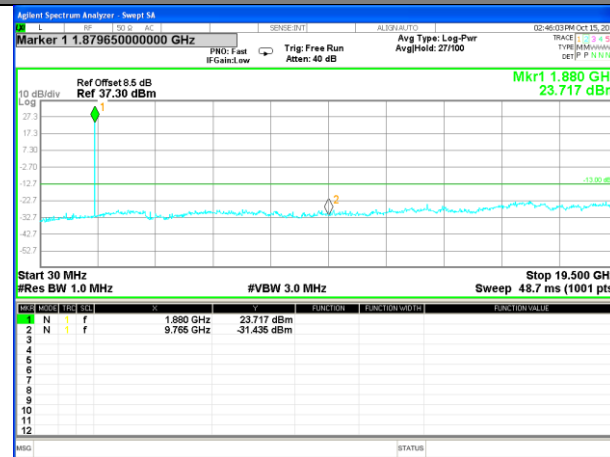

Highest Channel / 16QAM

LTE BAND 2

LTE Band 2 / 5MHz /Emission

Lowest Channel / QPSK

Lowest Channel / 16QAM

Middle Channel / QPSK

Middle Channel / 16QAM

Highest Channel / QPSK

Highest Channel / 16QAM

LTE BAND 2

LTE Band 2 / 10MHz /Emission

Lowest Channel / QPSK

Lowest Channel / 16QAM

Middle Channel / QPSK

Middle Channel / 16QAM

Highest Channel / QPSK

Highest Channel / 16QAM

LTE BAND 2

LTE Band 2 / 15MHz /Emission

Lowest Channel / QPSK

Lowest Channel / 16QAM

Middle Channel / QPSK

Middle Channel / 16QAM

Highest Channel / QPSK

Highest Channel / 16QAM

LTE BAND 2

LTE Band 2 / 20MHz /Emission

Lowest Channel / QPSK

Lowest Channel / 16QAM

Middle Channel / QPSK

Middle Channel / 16QAM

Highest Channel / QPSK