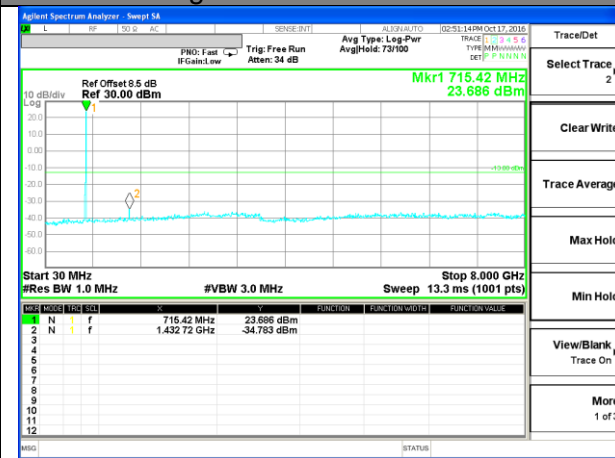

Highest Channel / 16QAM

LTE BAND 17

LTE Band 17 / 5MHz /Emission

Lowest Channel / QPSK

Lowest Channel / 16QAM

Middle Channel / QPSK

Middle Channel / 16QAM

Highest Channel / QPSK

Highest Channel / 16QAM

LTE BAND 17

LTE Band 17 / 10MHz /Emission

Lowest Channel / QPSK

Lowest Channel / 16QAM

Middle Channel / QPSK

Middle Channel / 16QAM

Highest Channel / QPSK

Highest Channel / 16QAM