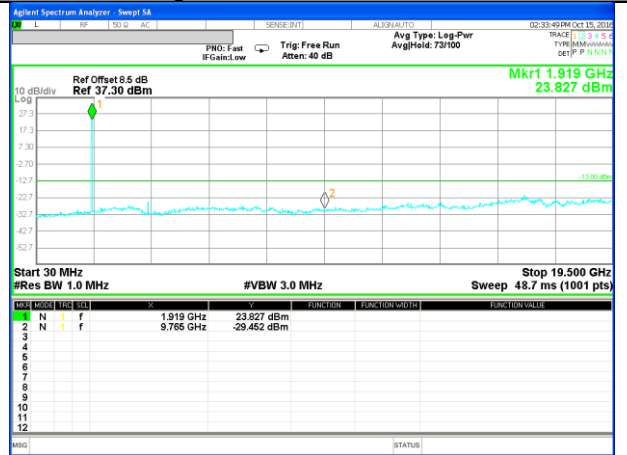

CONDUCTED SPURIOUS EMISSION

LTE BAND 2

LTE Band 2 / 1.4MHz /Emission

Lowest Channel / QPSK

Lowest Channel / 16QAM

Middle Channel / QPSK

Middle Channel / 16QAM

Highest Channel / QPSK

Highest Channel / 16QAM

LTE BAND 2

LTE Band 2 / 3MHz /Emission

Lowest Channel / QPSK

Lowest Channel / 16QAM

Middle Channel / QPSK

Middle Channel / 16QAM

Highest Channel / QPSK

Highest Channel / 16QAM

LTE BAND 2

LTE Band 2 / 5MHz /Emission

Lowest Channel / QPSK

Lowest Channel / 16QAM

Middle Channel / QPSK

Middle Channel / 16QAM

Highest Channel / QPSK