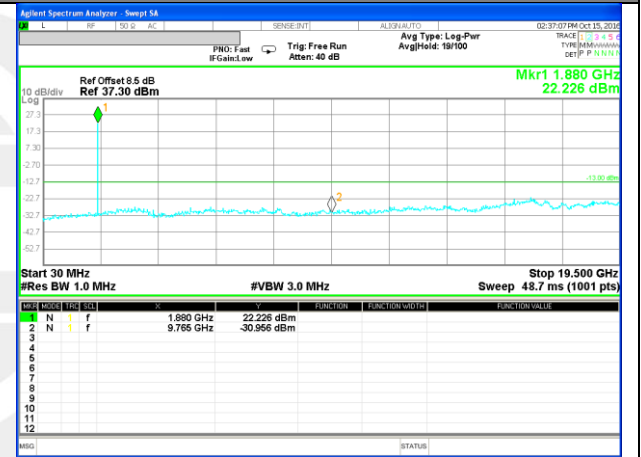

CONDUCTED SPURIOUS EMISSION

LTE BAND 2

LTE Band 2 / 1.4MHz /Emission

Lowest Channel / QPSK

Lowest Channel / 16QAM

Middle Channel / QPSK

Middle Channel / 16QAM

Highest Channel / QPSK

Highest Channel / 16QAM

LTE BAND 2

LTE Band 2 / 3MHz /Emission

Lowest Channel / QPSK

Lowest Channel / 16QAM

Middle Channel / QPSK

Middle Channel / 16QAM

Highest Channel / QPSK

Highest Channel / 16QAM

LTE BAND 2

LTE Band 2 / 5MHz /Emission

Lowest Channel / QPSK

Lowest Channel / 16QAM

Middle Channel / QPSK

Middle Channel / 16QAM

Highest Channel / QPSK

Highest Channel / 16QAM

LTE BAND 2

LTE Band 2 / 10MHz /Emission

Lowest Channel / QPSK

Lowest Channel / 16QAM

Middle Channel / QPSK

Middle Channel / 16QAM

Highest Channel / QPSK