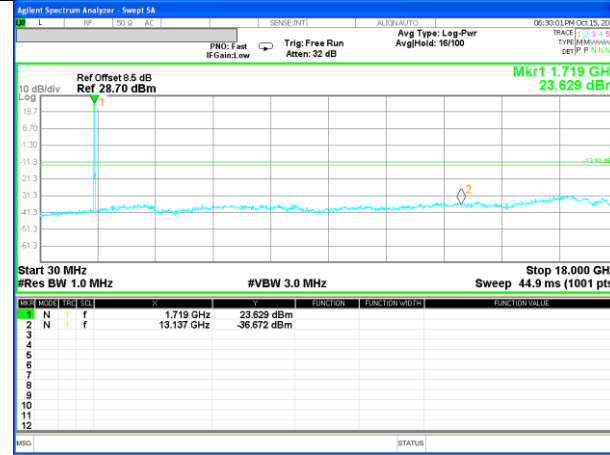

Highest Channel / 16QAM

LTE BAND 4

LTE Band 4 / 10MHz /Emission

Lowest Channel / QPSK

Lowest Channel / 16QAM

Middle Channel / QPSK

Middle Channel / 16QAM

Highest Channel / QPSK

Highest Channel / 16QAM

LTE BAND 4

LTE Band 4 / 15MHz /Emission

Lowest Channel / QPSK

Lowest Channel / 16QAM

Middle Channel / QPSK

Middle Channel / 16QAM

Highest Channel / QPSK

Highest Channel / 16QAM

LTE BAND 4

LTE Band 4 / 20MHz /Emission

Lowest Channel / QPSK

Lowest Channel / 16QAM

Middle Channel / QPSK

Middle Channel / 16QAM

Highest Channel / QPSK