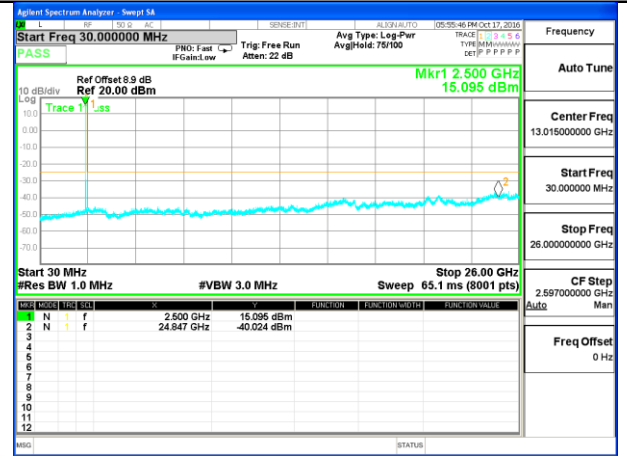

Highest Channel / 16QAM

LTE BAND 7

LTE Band 7 / 10MHz /Emission

Lowest Channel / QPSK

Lowest Channel / 16QAM

Middle Channel / QPSK

Middle Channel / 16QAM

Highest Channel / QPSK

Highest Channel / 16QAM

LTE BAND 7

LTE Band 7 / 15MHz /Emission

Lowest Channel / QPSK

Lowest Channel / 16QAM

Middle Channel / QPSK

Middle Channel / 16QAM

Highest Channel / QPSK

Highest Channel / 16QAM

LTE BAND 7

LTE Band 7 / 20MHz /Emission

Lowest Channel / QPSK

Lowest Channel / 16QAM

Middle Channel / QPSK

Middle Channel / 16QAM

Highest Channel / QPSK