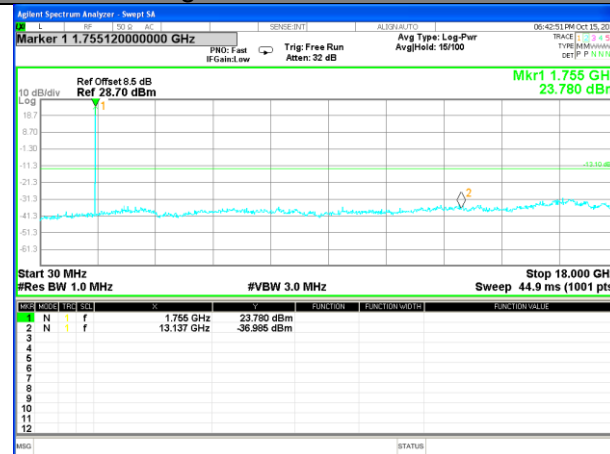

Highest Channel / 16QAM

LTE BAND 4

LTE Band 4 / 3MHz /Emission

Lowest Channel / QPSK

Lowest Channel / 16QAM

Middle Channel / QPSK

Middle Channel / 16QAM

Highest Channel / QPSK

Highest Channel / 16QAM

LTE BAND 4

LTE Band 4 / 5MHz /Emission

Lowest Channel / QPSK

Lowest Channel / 16QAM

Middle Channel / QPSK

Middle Channel / 16QAM

Highest Channel / QPSK

Highest Channel / 16QAM

LTE BAND 4

LTE Band 4 / 10MHz /Emission

Lowest Channel / QPSK

Lowest Channel / 16QAM

Middle Channel / QPSK

Middle Channel / 16QAM

Highest Channel / QPSK

Highest Channel / 16QAM

LTE BAND 4

LTE Band 4 / 15MHz /Emission

Lowest Channel / QPSK

Lowest Channel / 16QAM

Middle Channel / QPSK

Middle Channel / 16QAM

Highest Channel / QPSK