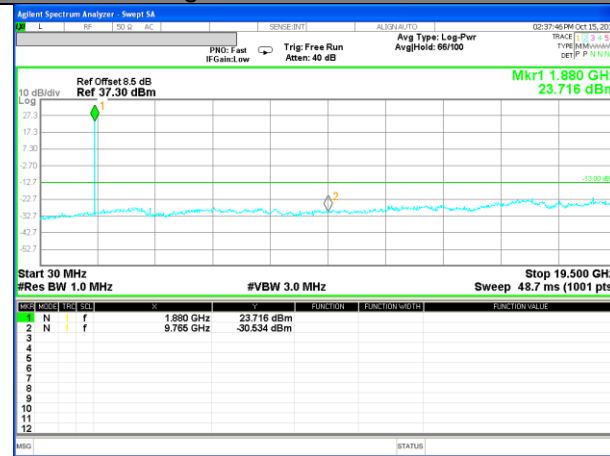

CONDUCTED SPURIOUS EMISSION

LTE BAND 2

LTE Band 2 / 1.4MHz /Emission

Lowest Channel / QPSK

Lowest Channel / 16QAM

Middle Channel / QPSK

Middle Channel / 16QAM

Highest Channel / QPSK

Highest Channel / 16QAM

LTE BAND 2

LTE Band 2 / 3MHz /Emission

Lowest Channel / QPSK

Lowest Channel / 16QAM

Middle Channel / QPSK

Middle Channel / 16QAM

Highest Channel / QPSK

Highest Channel / 16QAM

LTE BAND 2

LTE Band 2 / 5MHz /Emission

Lowest Channel / QPSK

Lowest Channel / 16QAM

Middle Channel / QPSK

Middle Channel / 16QAM

Highest Channel / QPSK

Highest Channel / 16QAM

LTE BAND 2

LTE Band 2 / 10MHz /Emission

Lowest Channel / QPSK

Lowest Channel / 16QAM

Middle Channel / QPSK

Middle Channel / 16QAM

Highest Channel / QPSK