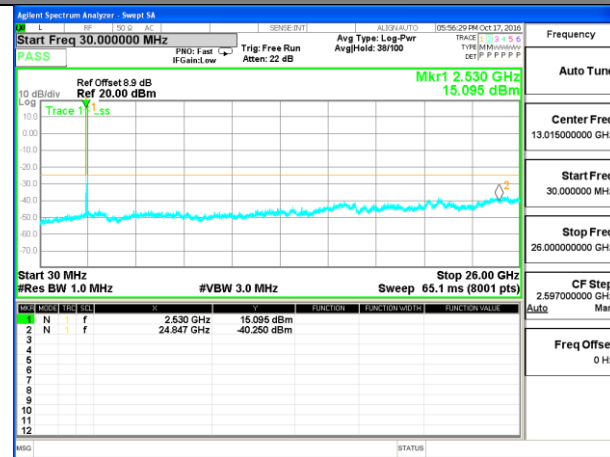

Highest Channel / 16QAM

LTE BAND 7

LTE Band 7 / 10MHz /Emission

Lowest Channel / QPSK

Lowest Channel / 16QAM

Middle Channel / QPSK

Middle Channel / 16QAM

Highest Channel / QPSK

Highest Channel / 16QAM

LTE BAND 7

LTE Band 7 / 15MHz /Emission

Lowest Channel / QPSK

Lowest Channel / 16QAM

Middle Channel / QPSK

Middle Channel / 16QAM

Highest Channel / QPSK

Highest Channel / 16QAM

LTE BAND 7

LTE Band 7 / 20MHz /Emission

Lowest Channel / QPSK

Lowest Channel / 16QAM

Middle Channel / QPSK

Middle Channel / 16QAM

Highest Channel / QPSK