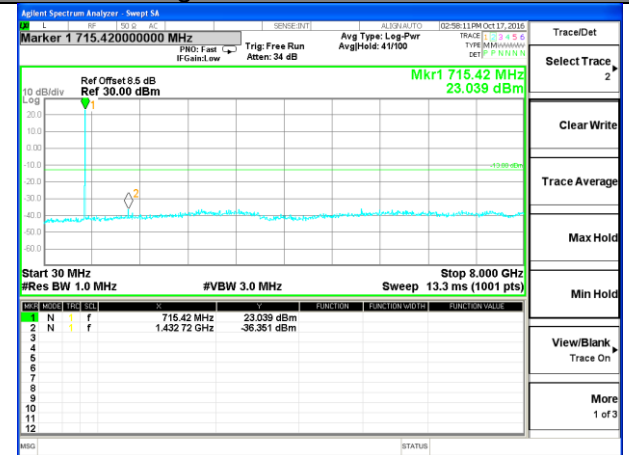

Highest Channel / 16QAM

LTE BAND 7

LTE Band 7 / 20MHz /Emission

Lowest Channel / QPSK

Lowest Channel / 16QAM

Middle Channel / QPSK

Middle Channel / 16QAM

Highest Channel / QPSK

Highest Channel / 16QAM

LTE BAND 17

LTE Band 17 / 5MHz /Emission

Lowest Channel / QPSK

Lowest Channel / 16QAM

Middle Channel / QPSK

Middle Channel / 16QAM

Highest Channel / QPSK

Highest Channel / 16QAM

LTE BAND 17

LTE Band 17 / 10MHz /Emission

Lowest Channel / QPSK

Lowest Channel / 16QAM

Middle Channel / QPSK

Middle Channel / 16QAM

Highest Channel / QPSK