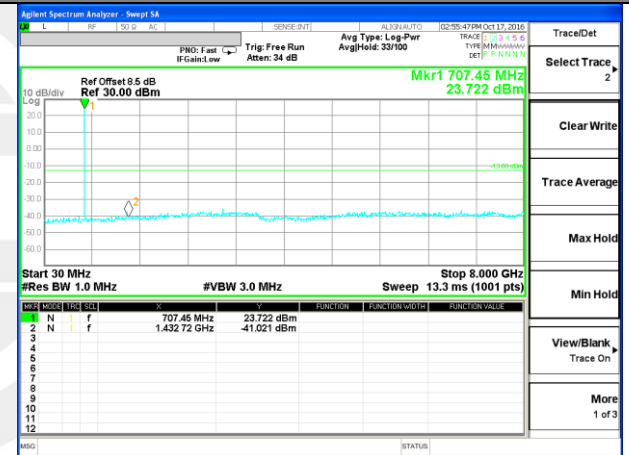

Highest Channel / 16QAM

LTE BAND 7

LTE Band 7 / 20MHz /Emission

Lowest Channel / QPSK

Lowest Channel / 16QAM

Middle Channel / QPSK

Middle Channel / 16QAM

Highest Channel / QPSK

Highest Channel / 16QAM

LTE BAND 17

LTE Band 17 / 5MHz /Emission

Lowest Channel / QPSK

Lowest Channel / 16QAM

Middle Channel / QPSK

Middle Channel / 16QAM

Highest Channel / QPSK

Highest Channel / 16QAM

LTE BAND 17

LTE Band 17 / 10MHz /Emission

Lowest Channel / QPSK

Lowest Channel / 16QAM

Middle Channel / QPSK

Middle Channel / 16QAM

Highest Channel / QPSK