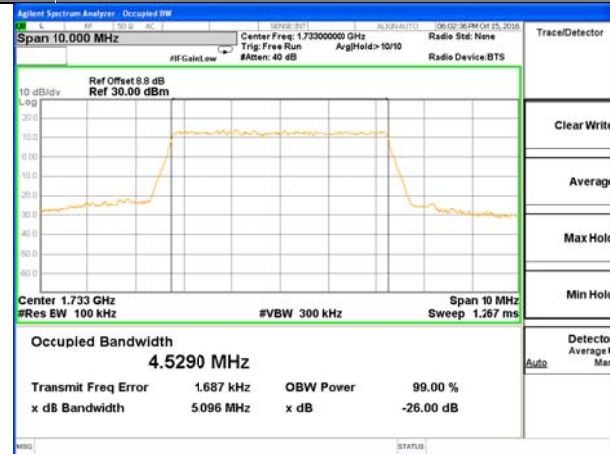

Middle Channel / 20MHz / QPSK

Middle Channel / 20MHz / 16QAM

Highest Channel / 20MHz / QPSK

Highest Channel / 20MHz / 16QAM

LTE band 4

LTE band 4 (99% and -26 Bandwidth)

LTE band 4

LTE band 4 (99% and -26 Bandwidth)

Lowest Channel / 3MHz / QPSK

Lowest Channel / 3MHz / 16QAM

Middle Channel / 3MHz / QPSK

Middle Channel / 3MHz / 16QAM

Highest Channel / 3MHz / QPSK

Highest Channel / 3MHz / 16QAM

LTE band 4

LTE band 4 (99% and -26 Bandwidth)

Lowest Channel / 5MHz / QPSK

Lowest Channel / 5MHz / 16QAM

Middle Channel / 5MHz / QPSK

Middle Channel / 5MHz / 16QAM

Highest Channel / 5MHz / QPSK

Highest Channel / 5MHz / 16QAM

LTE band 4

LTE band 4 (99% and -26 Bandwidth)