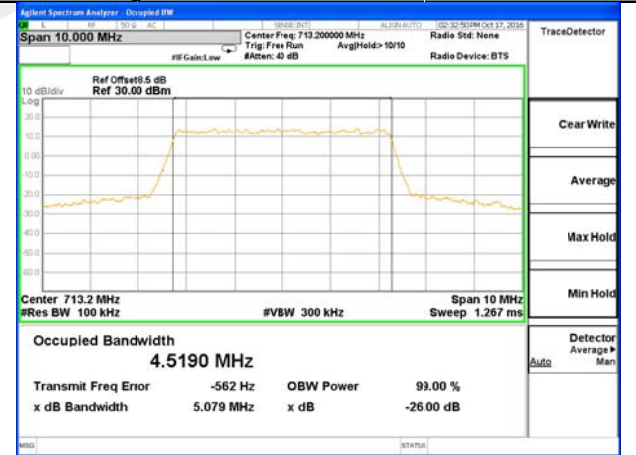

LTE band 7

LTE band 7 (99% and -26 Bandwidth)

LTE band 7

LTE band 7 (99% and -26 Bandwidth)

LTE band 7

LTE band 7 (99% and -26 Bandwidth)

LTE band 17

LTE band 17 (99% and -26 Bandwidth)

Lowest Channel / 5MHz / QPSK

Lowest Channel / 5MHz / 16QAM

Middle Channel / 5MHz / QPSK

Middle Channel / 5MHz / 16QAM

Highest Channel / 5MHz / QPSK

Highest Channel / 5MHz / 16QAM

LTE band 17

LTE band 17 (99% and -26 Bandwidth)