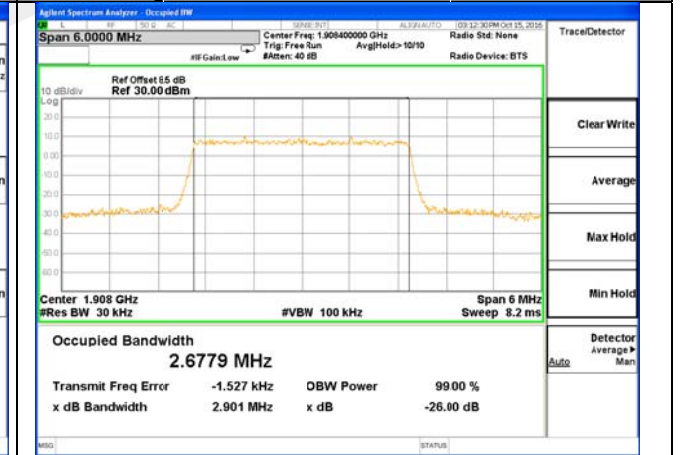

OCCUPIED BANDWIDTH LTE band 2

LTE band 2 (99% and -26 Bandwidth)

LTE band 2

LTE band 2 (99% and -26 Bandwidth)

Lowest Channel / 3MHz / QPSK

Lowest Channel / 3MHz / 16QAM

Middle Channel / 3MHz / QPSK

Middle Channel / 3MHz / 16QAM

Highest Channel / 3MHz / QPSK

Highest Channel / 3MHz / 16QAM

LTE band 2

LTE band 2 (99% and -26 Bandwidth)

Lowest Channel / 5MHz / QPSK

Lowest Channel / 5MHz / 16QAM

Middle Channel / 5MHz / QPSK

Middle Channel / 5MHz / 16QAM

Highest Channel / 5MHz / QPSK

Highest Channel / 5MHz / 16QAM

LTE band 2

LTE band 2 (99% and -26 Bandwidth)

LTE band 2

LTE band 2 (99% and -26 Bandwidth)

Lowest Channel / 15MHz / QPSK

Lowest Channel / 15MHz / 16QAM