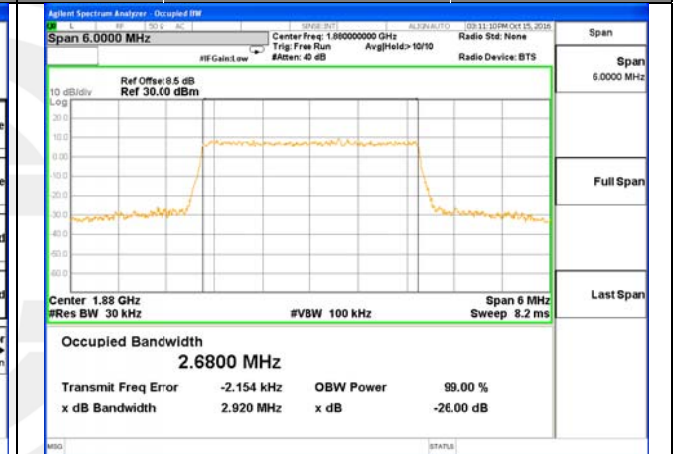

OCCUPIED BANDWIDTH LTE band 2

LTE band 2 (99% and -26 Bandwidth)

LTE band 2

LTE band 2 (99% and -26 Bandwidth)

Lowest Channel / 3MHz / QPSK

Lowest Channel / 3MHz / 16QAM

Middle Channel / 3MHz / QPSK

Middle Channel / 3MHz / 16QAM

Highest Channel / 3MHz / QPSK

Highest Channel / 3MHz / 16QAM

LTE band 2

LTE band 2 (99% and -26 Bandwidth)

Lowest Channel / 5MHz / QPSK

Lowest Channel / 5MHz / 16QAM

Middle Channel / 5MHz / QPSK

Middle Channel / 5MHz / 16QAM

Highest Channel / 5MHz / QPSK

Highest Channel / 5MHz / 16QAM

LTE band 2

LTE band 2 (99% and -26 Bandwidth)

LTE band 2

LTE band 2 (99% and -26 Bandwidth)

Lowest Channel / 15MHz / QPSK

Lowest Channel / 15MHz / 16QAM