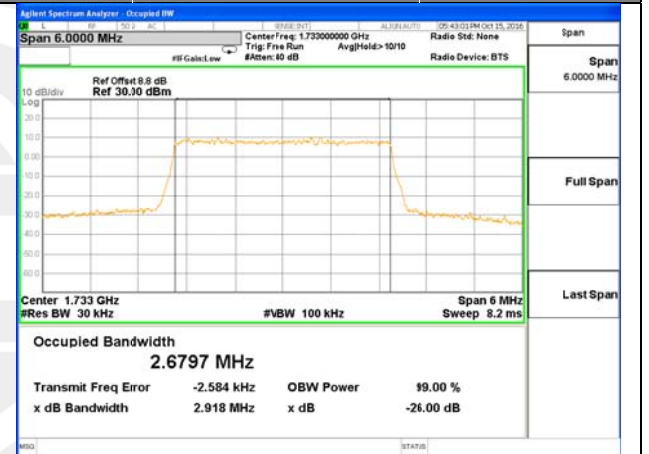

Middle Channel / 20MHz / QPSK

Middle Channel / 20MHz / 16QAM

Highest Channel / 20MHz / QPSK

Highest Channel / 20MHz / 16QAM

LTE band 4

LTE band 4 (99% and -26 Bandwidth)

LTE band 4

LTE band 4 (99% and -26 Bandwidth)

Lowest Channel / 3MHz / QPSK

Lowest Channel / 3MHz / 16QAM

Middle Channel / 3MHz / QPSK

Middle Channel / 3MHz / 16QAM

Highest Channel / 3MHz / QPSK

Highest Channel / 3MHz / 16QAM

LTE band 4

LTE band 4 (99% and -26 Bandwidth)

Lowest Channel / 5MHz / QPSK

Lowest Channel / 5MHz / 16QAM

Middle Channel / 5MHz / QPSK

Middle Channel / 5MHz / 16QAM

Highest Channel / 5MHz / QPSK

Highest Channel / 5MHz / 16QAM

LTE band 4

LTE band 4 (99% and -26 Bandwidth)