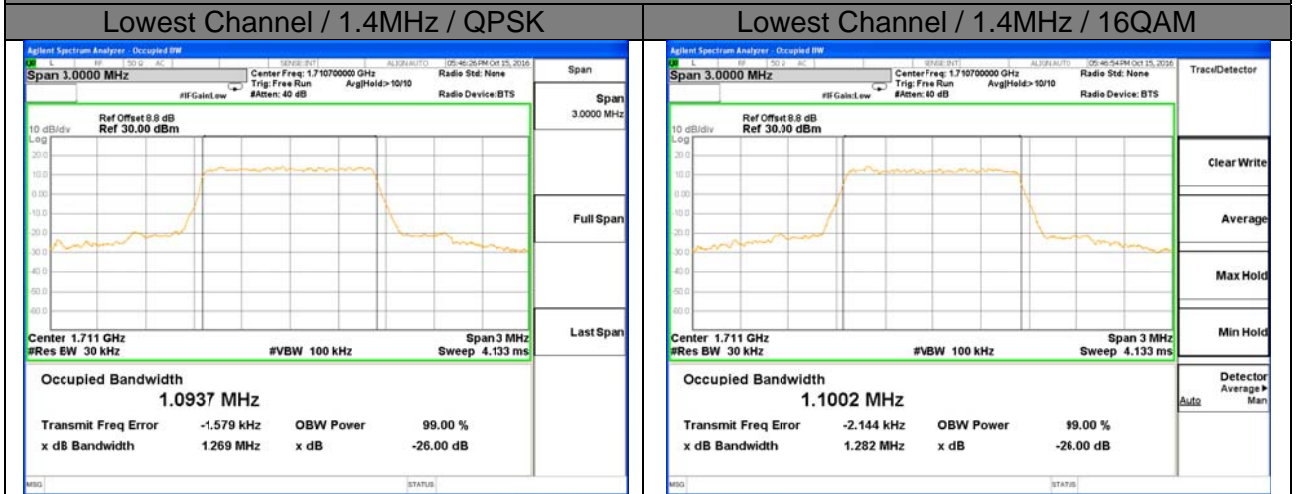

Middle Channel / 15MHz / QPSK

Middle Channel / 15MHz / 16QAM

Highest Channel / 15MHz / QPSK

Highest Channel / 15MHz / 16QAM

LTE band 2

LTE band 2 (99% and -26 Bandwidth)

Lowest Channel / 20MHz / QPSK

Lowest Channel / 20MHz / 16QAM

Middle Channel / 20MHz / QPSK

Middle Channel / 20MHz / 16QAM

Highest Channel / 20MHz / QPSK

Highest Channel / 20MHz / 16QAM

LTE band 4

LTE band 4 (99% and -26 Bandwidth)

LTE band 4

LTE band 4 (99% and -26 Bandwidth)

Lowest Channel / 3MHz / QPSK

Lowest Channel / 3MHz / 16QAM

Middle Channel / 3MHz / QPSK

Middle Channel / 3MHz / 16QAM

Highest Channel / 3MHz / QPSK

Highest Channel / 3MHz / 16QAM

LTE band 4

LTE band 4 (99% and -26 Bandwidth)

Lowest Channel / 5MHz / QPSK

Lowest Channel / 5MHz / 16QAM

Middle Channel / 5MHz / QPSK

Middle Channel / 5MHz / 16QAM

Highest Channel / 5MHz / QPSK

Highest Channel / 5MHz / 16QAM

LTE band 4

LTE band 4 (99% and -26 Bandwidth)