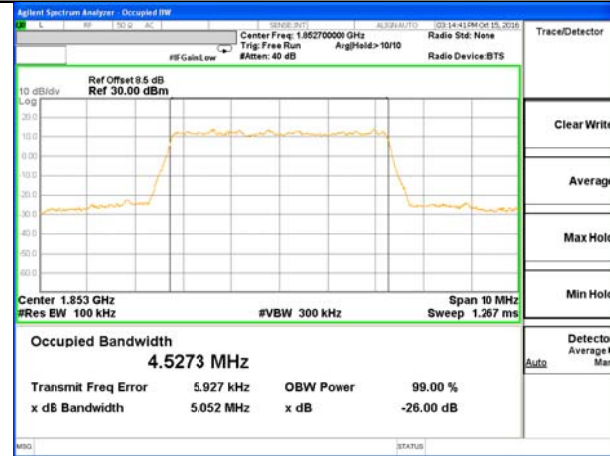

OCCUPIED BANDWIDTH LTE band 2

LTE band 2 (99% and -26 Bandwidth)

LTE band 2

LTE band 2 (99% and -26 Bandwidth)

Lowest Channel / 3MHz / QPSK

Lowest Channel / 3MHz / 16QAM

Middle Channel / 3MHz / QPSK

Middle Channel / 3MHz / 16QAM

Highest Channel / 3MHz / QPSK

Highest Channel / 3MHz / 16QAM

LTE band 2

LTE band 2 (99% and -26 Bandwidth)

Lowest Channel / 5MHz / QPSK

Lowest Channel / 5MHz / 16QAM

Middle Channel / 5MHz / QPSK

Middle Channel / 5MHz / 16QAM

Highest Channel / 5MHz / QPSK

Highest Channel / 5MHz / 16QAM

LTE band 2

LTE band 2 (99% and -26 Bandwidth)

LTE band 2

LTE band 2 (99% and -26 Bandwidth)

Lowest Channel / 15MHz / QPSK

Lowest Channel / 15MHz / 16QAM

Middle Channel / 15MHz / QPSK

Middle Channel / 15MHz / 16QAM

Highest Channel / 15MHz / QPSK

Highest Channel / 15MHz / 16QAM

LTE band 2

LTE band 2 (99% and -26 Bandwidth)

Lowest Channel / 20MHz / QPSK

Lowest Channel / 20MHz / 16QAM