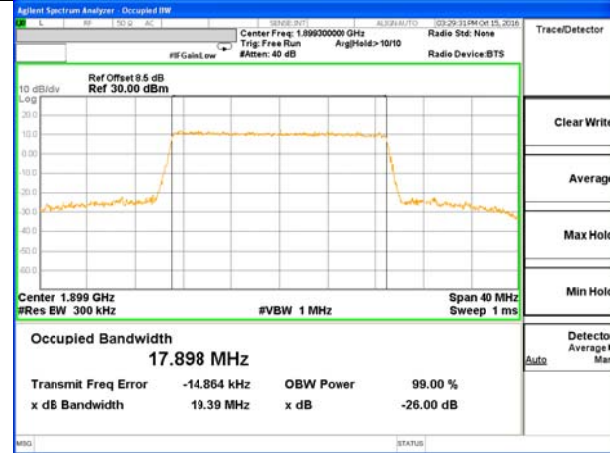

Highest Channel / 5MHz / QPSK

Highest Channel / 5MHz / 16QAM

LTE band 2

LTE band 2 (99% and -26 Bandwidth)

LTE band 2

LTE band 2 (99% and -26 Bandwidth)

Lowest Channel / 15MHz / QPSK

Lowest Channel / 15MHz / 16QAM

Middle Channel / 15MHz / QPSK

Middle Channel / 15MHz / 16QAM

Highest Channel / 15MHz / QPSK

Highest Channel / 15MHz / 16QAM

LTE band 2

LTE band 2 (99% and -26 Bandwidth)

Lowest Channel / 20MHz / QPSK

Lowest Channel / 20MHz / 16QAM

Middle Channel / 20MHz / QPSK

Middle Channel / 20MHz / 16QAM

Highest Channel / 20MHz / QPSK

Highest Channel / 20MHz / 16QAM

LTE band 4

LTE band 4 (99% and -26 Bandwidth)

LTE band 4

LTE band 4 (99% and -26 Bandwidth)

Lowest Channel / 3MHz / QPSK

Lowest Channel / 3MHz / 16QAM

Middle Channel / 3MHz / QPSK

Middle Channel / 3MHz / 16QAM

Highest Channel / 3MHz / QPSK

Highest Channel / 3MHz / 16QAM

LTE band 4

LTE band 4 (99% and -26 Bandwidth)