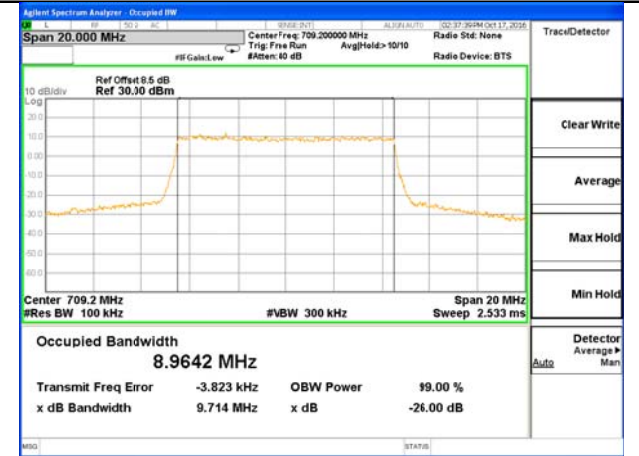

Lowest Channel / 10MHz / 16QAM