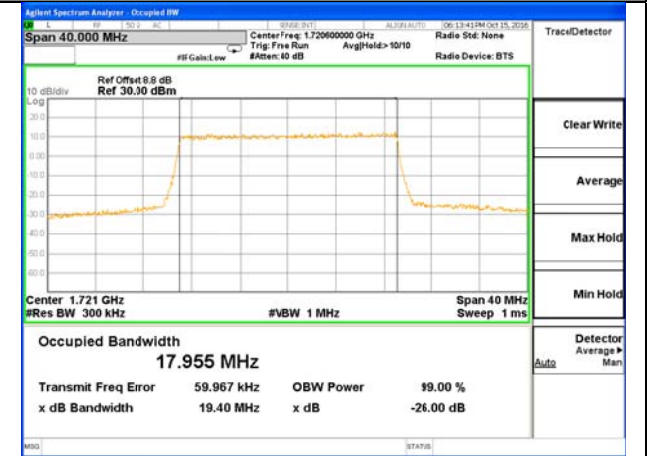

Lowest Channel / 5MHz / QPSK

Lowest Channel / 5MHz / 16QAM

Middle Channel / 5MHz / QPSK

Middle Channel / 5MHz / 16QAM

Highest Channel / 5MHz / QPSK

Highest Channel / 5MHz / 16QAM

LTE band 4

LTE band 4 (99% and -26 Bandwidth)

LTE band 4

LTE band 4 (99% and -26 Bandwidth)

Lowest Channel / 15MHz / QPSK

Lowest Channel / 15MHz / 16QAM

Middle Channel / 15MHz / QPSK

Middle Channel / 15MHz / 16QAM

Highest Channel / 15MHz / QPSK

Highest Channel / 15MHz / 16QAM

LTE band 4

LTE band 4 (99% and -26 Bandwidth)

Lowest Channel / 20MHz / QPSK

Lowest Channel / 20MHz / 16QAM

Middle Channel / 20MHz / QPSK

Middle Channel / 20MHz / 16QAM

Highest Channel / 20MHz / QPSK

Highest Channel / 20MHz / 16QAM