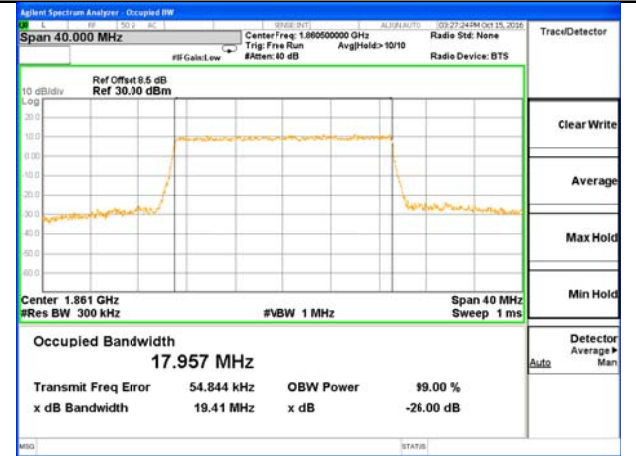

Highest Channel / 5MHz / QPSK

Highest Channel / 5MHz / 16QAM

LTE band 2

LTE band 2 (99% and -26 Bandwidth)

LTE band 2

LTE band 2 (99% and -26 Bandwidth)

Lowest Channel / 15MHz / QPSK

Lowest Channel / 15MHz / 16QAM

Middle Channel / 15MHz / QPSK

Middle Channel / 15MHz / 16QAM

Highest Channel / 15MHz / QPSK

Highest Channel / 15MHz / 16QAM

LTE band 2

LTE band 2 (99% and -26 Bandwidth)

Lowest Channel / 20MHz / QPSK

Lowest Channel / 20MHz / 16QAM

Middle Channel / 20MHz / QPSK

Middle Channel / 20MHz / 16QAM

Highest Channel / 20MHz / QPSK

Highest Channel / 20MHz / 16QAM

LTE band 4

LTE band 4 (99% and -26 Bandwidth)

LTE band 4

LTE band 4 (99% and -26 Bandwidth)