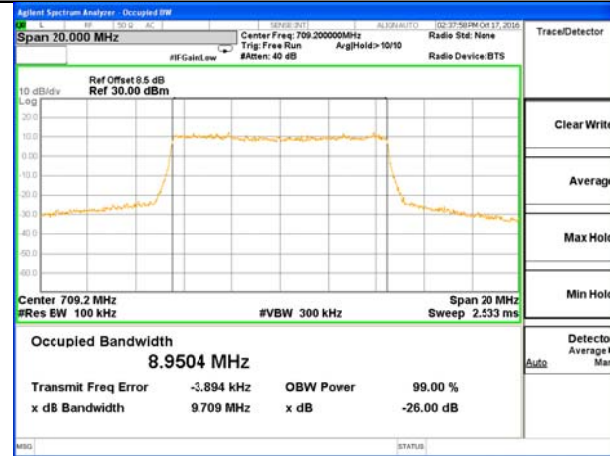

LTE band 17

LTE band 17 (99% and -26 Bandwidth)

Lowest Channel / 10MHz / QPSK