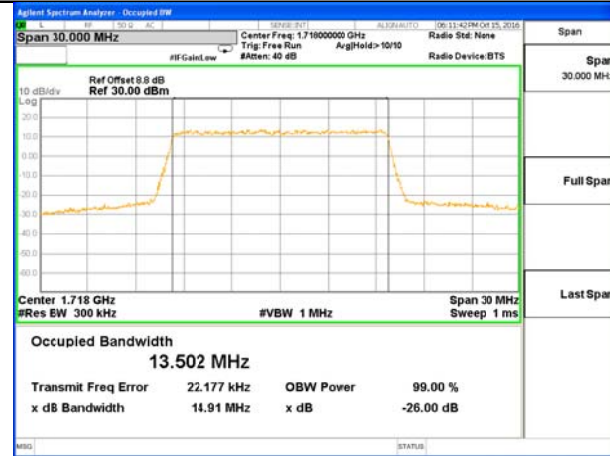

Lowest Channel / 5MHz / QPSK

Lowest Channel / 5MHz / 16QAM

Middle Channel / 5MHz / QPSK

Middle Channel / 5MHz / 16QAM

Highest Channel / 5MHz / QPSK

Highest Channel / 5MHz / 16QAM

LTE band 4

LTE band 4 (99% and -26 Bandwidth)

LTE band 4

LTE band 4 (99% and -26 Bandwidth)

Lowest Channel / 15MHz / QPSK

Lowest Channel / 15MHz / 16QAM

Middle Channel / 15MHz / QPSK

Middle Channel / 15MHz / 16QAM

Highest Channel / 15MHz / QPSK

Highest Channel / 15MHz / 16QAM