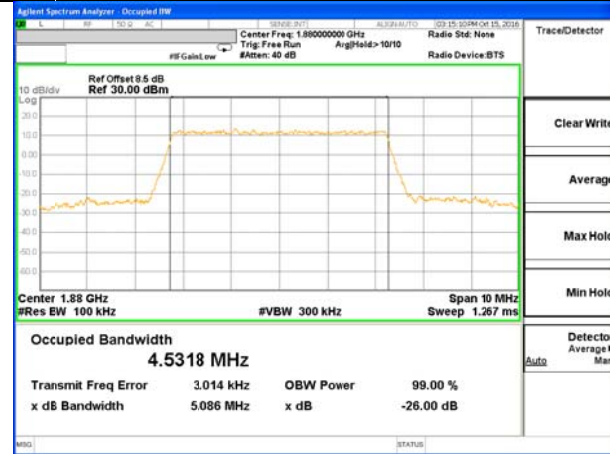

OCCUPIED BANDWIDTH LTE band 2

LTE band 2 (99% and -26 Bandwidth)

LTE band 2

LTE band 2 (99% and -26 Bandwidth)

Lowest Channel / 3MHz / QPSK

Lowest Channel / 3MHz / 16QAM

Middle Channel / 3MHz / QPSK

Middle Channel / 3MHz / 16QAM

Highest Channel / 3MHz / QPSK

Highest Channel / 3MHz / 16QAM

LTE band 2

LTE band 2 (99% and -26 Bandwidth)

Lowest Channel / 5MHz / QPSK

Lowest Channel / 5MHz / 16QAM

Middle Channel / 5MHz / QPSK

Middle Channel / 5MHz / 16QAM

Highest Channel / 5MHz / QPSK

Highest Channel / 5MHz / 16QAM

LTE band 2

LTE band 2 (99% and -26 Bandwidth)

LTE band 2

LTE band 2 (99% and -26 Bandwidth)

Lowest Channel / 15MHz / QPSK

Lowest Channel / 15MHz / 16QAM

Middle Channel / 15MHz / QPSK

Middle Channel / 15MHz / 16QAM

Highest Channel / 15MHz / QPSK

Highest Channel / 15MHz / 16QAM

LTE band 2

LTE band 2 (99% and -26 Bandwidth)

Lowest Channel / 20MHz / QPSK

Lowest Channel / 20MHz / 16QAM