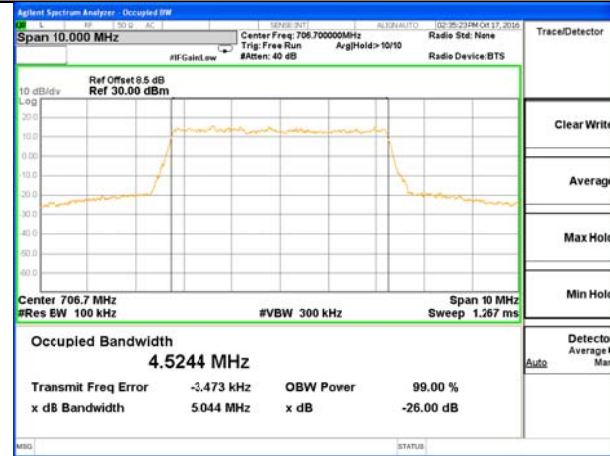

LTE band 7

LTE band 7 (99% and -26 Bandwidth)

Lowest Channel / 5MHz / QPSK

Lowest Channel / 5MHz / 16QAM

Middle Channel / 5MHz / QPSK

Middle Channel / 5MHz / 16QAM

Highest Channel / 5MHz / QPSK

Highest Channel / 5MHz / 16QAM

LTE band 7

LTE band 7 (99% and -26 Bandwidth)

LTE band 7

LTE band 7 (99% and -26 Bandwidth)

LTE band 7

LTE band 7 (99% and -26 Bandwidth)

LTE band 17

LTE band 17 (99% and -26 Bandwidth)

Lowest Channel / 5MHz / QPSK

Lowest Channel / 5MHz / 16QAM

Middle Channel / 5MHz / QPSK

Middle Channel / 5MHz / 16QAM

Highest Channel / 5MHz / QPSK

Highest Channel / 5MHz / 16QAM

LTE band 17

LTE band 17 (99% and -26 Bandwidth)