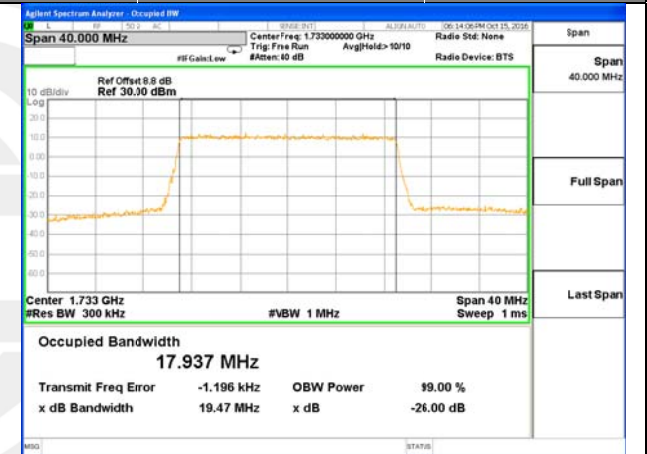

LTE band 4

LTE band 4 (99% and -26 Bandwidth)

Lowest Channel / 15MHz / QPSK

Lowest Channel / 15MHz / 16QAM

Middle Channel / 15MHz / QPSK

Middle Channel / 15MHz / 16QAM

Highest Channel / 15MHz / QPSK

Highest Channel / 15MHz / 16QAM

LTE band 4

LTE band 4 (99% and -26 Bandwidth)

Lowest Channel / 20MHz / QPSK

Lowest Channel / 20MHz / 16QAM

Middle Channel / 20MHz / QPSK

Middle Channel / 20MHz / 16QAM

Highest Channel / 20MHz / QPSK

Highest Channel / 20MHz / 16QAM

LTE band 7

LTE band 7 (99% and -26 Bandwidth)

Lowest Channel / 5MHz / QPSK

Lowest Channel / 5MHz / 16QAM

Middle Channel / 5MHz / QPSK

Middle Channel / 5MHz / 16QAM

Highest Channel / 5MHz / QPSK

Highest Channel / 5MHz / 16QAM