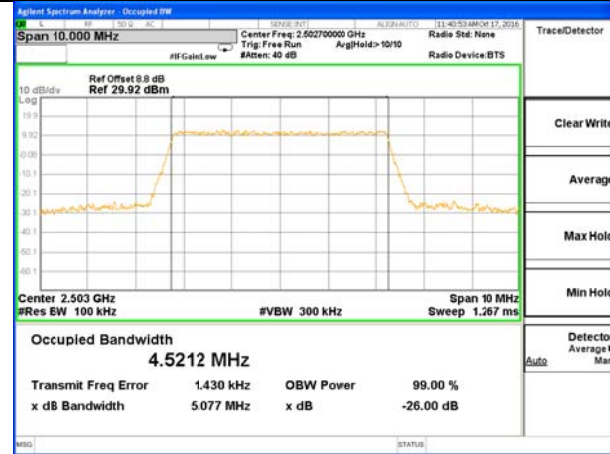

LTE band 4

LTE band 4 (99% and -26 Bandwidth)

Lowest Channel / 15MHz / QPSK

Lowest Channel / 15MHz / 16QAM

Middle Channel / 15MHz / QPSK

Middle Channel / 15MHz / 16QAM

Highest Channel / 15MHz / QPSK

Highest Channel / 15MHz / 16QAM

LTE band 4

LTE band 4 (99% and -26 Bandwidth)

Lowest Channel / 20MHz / QPSK

Lowest Channel / 20MHz / 16QAM

Middle Channel / 20MHz / QPSK

Middle Channel / 20MHz / 16QAM

Highest Channel / 20MHz / QPSK

Highest Channel / 20MHz / 16QAM

LTE band 7

LTE band 7 (99% and -26 Bandwidth)

Lowest Channel / 5MHz / QPSK

Lowest Channel / 5MHz / 16QAM

Middle Channel / 5MHz / QPSK

Middle Channel / 5MHz / 16QAM

Highest Channel / 5MHz / QPSK

Highest Channel / 5MHz / 16QAM