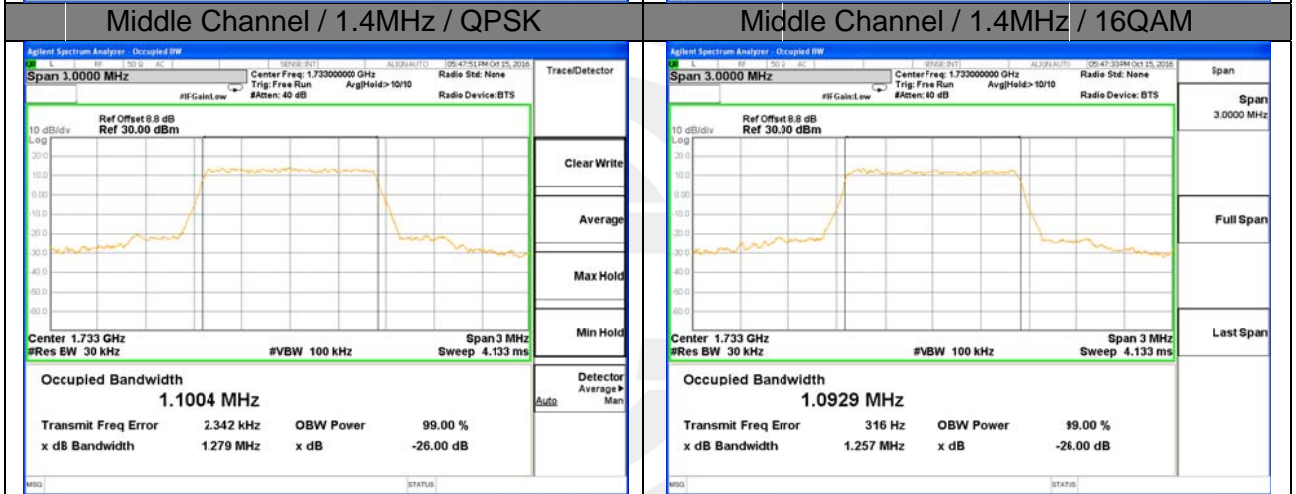

Middle Channel / 15MHz / QPSK

Middle Channel / 15MHz / 16QAM

Highest Channel / 15MHz / QPSK

Highest Channel / 15MHz / 16QAM

LTE band 2

LTE band 2 (99% and -26 Bandwidth)

Lowest Channel / 20MHz / QPSK

Lowest Channel / 20MHz / 16QAM

Middle Channel / 20MHz / QPSK

Middle Channel / 20MHz / 16QAM

Highest Channel / 20MHz / QPSK

Highest Channel / 20MHz / 16QAM

LTE band 4

LTE band 4 (99% and -26 Bandwidth)

LTE band 4

LTE band 4 (99% and -26 Bandwidth)

Lowest Channel / 3MHz / QPSK

Lowest Channel / 3MHz / 16QAM

Middle Channel / 3MHz / QPSK

Middle Channel / 3MHz / 16QAM

Highest Channel / 3MHz / QPSK

Highest Channel / 3MHz / 16QAM

LTE band 4

LTE band 4 (99% and -26 Bandwidth)

Lowest Channel / 5MHz / QPSK

Lowest Channel / 5MHz / 16QAM

Middle Channel / 5MHz / QPSK

Middle Channel / 5MHz / 16QAM

Highest Channel / 5MHz / QPSK

Highest Channel / 5MHz / 16QAM

LTE band 4

LTE band 4 (99% and -26 Bandwidth)