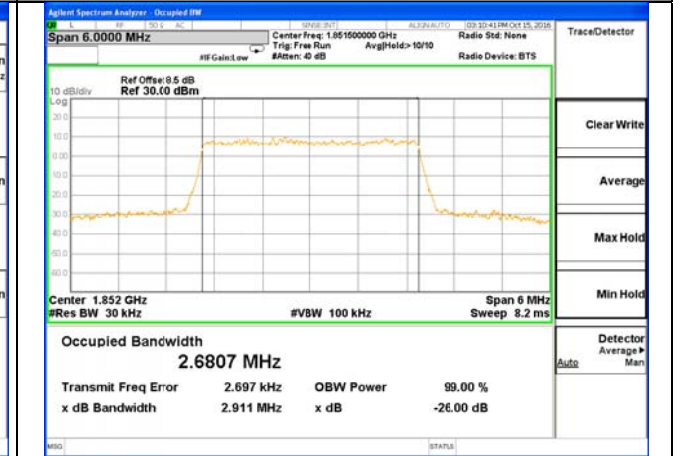

OCCUPIED BANDWIDTH LTE band 2

LTE band 2 (99% and -26 Bandwidth)

LTE band 2

LTE band 2 (99% and -26 Bandwidth)

Lowest Channel / 3MHz / QPSK

Lowest Channel / 3MHz / 16QAM

Middle Channel / 3MHz / QPSK

Middle Channel / 3MHz / 16QAM

Highest Channel / 3MHz / QPSK

Highest Channel / 3MHz / 16QAM

LTE band 2

LTE band 2 (99% and -26 Bandwidth)

Lowest Channel / 5MHz / QPSK

Lowest Channel / 5MHz / 16QAM

Middle Channel / 5MHz / QPSK

Middle Channel / 5MHz / 16QAM

Highest Channel / 5MHz / QPSK

Highest Channel / 5MHz / 16QAM

LTE band 2

LTE band 2 (99% and -26 Bandwidth)

LTE band 2

LTE band 2 (99% and -26 Bandwidth)

Lowest Channel / 15MHz / QPSK

Lowest Channel / 15MHz / 16QAM