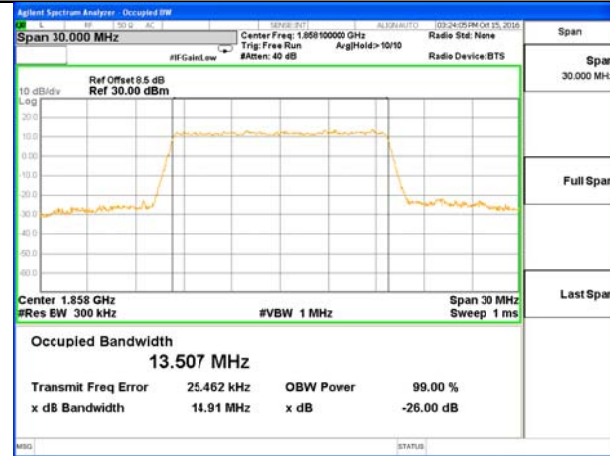

Highest Channel / 3MHz / QPSK

Highest Channel / 3MHz / 16QAM

LTE band 2

LTE band 2 (99% and -26 Bandwidth)

Lowest Channel / 5MHz / QPSK

Lowest Channel / 5MHz / 16QAM

Middle Channel / 5MHz / QPSK

Middle Channel / 5MHz / 16QAM

Highest Channel / 5MHz / QPSK

Highest Channel / 5MHz / 16QAM

LTE band 2

LTE band 2 (99% and -26 Bandwidth)

LTE band 2

LTE band 2 (99% and -26 Bandwidth)

Lowest Channel / 15MHz / QPSK

Lowest Channel / 15MHz / 16QAM

Middle Channel / 15MHz / QPSK

Middle Channel / 15MHz / 16QAM

Highest Channel / 15MHz / QPSK

Highest Channel / 15MHz / 16QAM

LTE band 2

LTE band 2 (99% and -26 Bandwidth)

Lowest Channel / 20MHz / QPSK

Lowest Channel / 20MHz / 16QAM