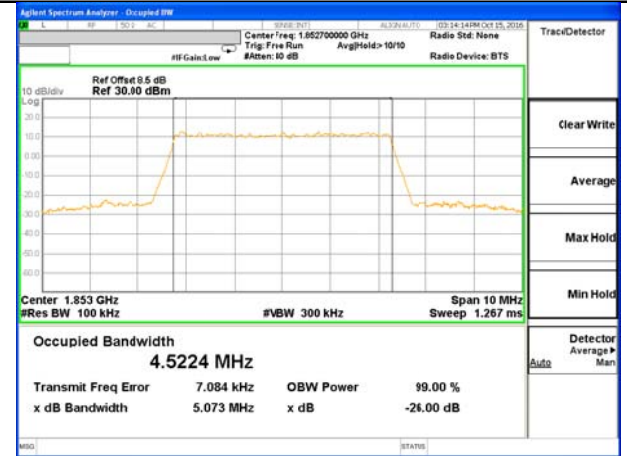

Highest Channel / 3MHz / QPSK

Highest Channel / 3MHz / 16QAM

LTE band 2

LTE band 2 (99% and -26 Bandwidth)

Lowest Channel / 5MHz / QPSK

Lowest Channel / 5MHz / 16QAM

Middle Channel / 5MHz / QPSK

Middle Channel / 5MHz / 16QAM

Highest Channel / 5MHz / QPSK

Highest Channel / 5MHz / 16QAM

LTE band 2

LTE band 2 (99% and -26 Bandwidth)

LTE band 2

LTE band 2 (99% and -26 Bandwidth)

Lowest Channel / 15MHz / QPSK

Lowest Channel / 15MHz / 16QAM