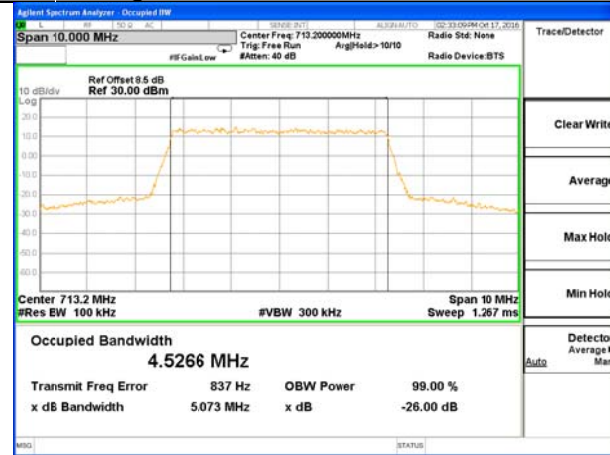

LTE band 7

LTE band 7 (99% and -26 Bandwidth)

LTE band 7

LTE band 7 (99% and -26 Bandwidth)

LTE band 7

LTE band 7 (99% and -26 Bandwidth)

LTE band 17

LTE band 17 (99% and -26 Bandwidth)

Lowest Channel / 5MHz / QPSK

Lowest Channel / 5MHz / 16QAM

Middle Channel / 5MHz / QPSK

Middle Channel / 5MHz / 16QAM

Highest Channel / 5MHz / QPSK

Highest Channel / 5MHz / 16QAM

LTE band 17

LTE band 17 (99% and -26 Bandwidth)