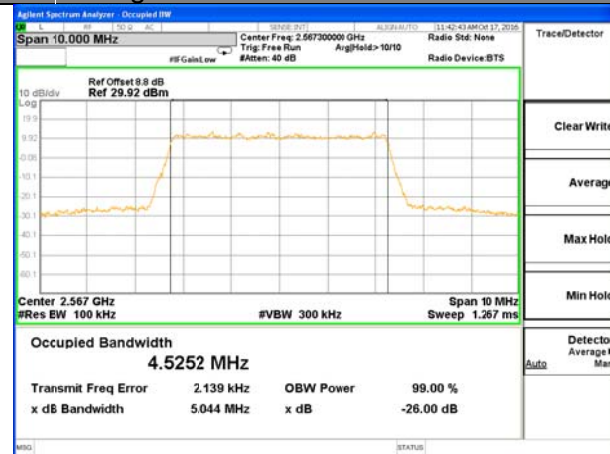

LTE band 4

LTE band 4 (99% and -26 Bandwidth)

Lowest Channel / 20MHz / QPSK

Lowest Channel / 20MHz / 16QAM

Middle Channel / 20MHz / QPSK

Middle Channel / 20MHz / 16QAM

Highest Channel / 20MHz / QPSK

Highest Channel / 20MHz / 16QAM

LTE band 7

LTE band 7 (99% and -26 Bandwidth)

Lowest Channel / 5MHz / QPSK

Lowest Channel / 5MHz / 16QAM

Middle Channel / 5MHz / QPSK

Middle Channel / 5MHz / 16QAM

Highest Channel / 5MHz / QPSK

Highest Channel / 5MHz / 16QAM

LTE band 7

LTE band 7 (99% and -26 Bandwidth)

LTE band 7

LTE band 7 (99% and -26 Bandwidth)

LTE band 7

LTE band 7 (99% and -26 Bandwidth)

LTE band 17

LTE band 17 (99% and -26 Bandwidth)