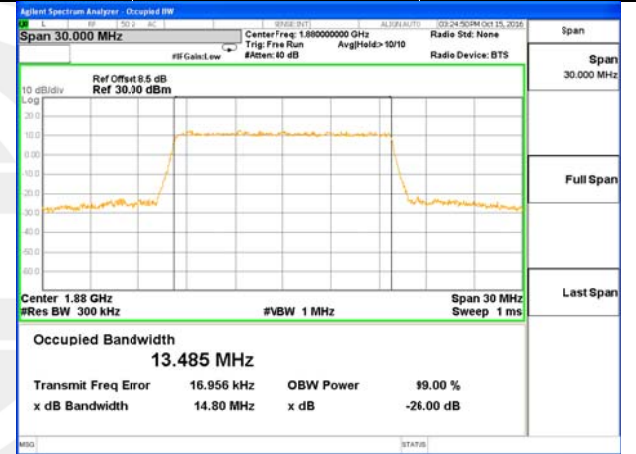

Highest Channel / 3MHz / QPSK

Highest Channel / 3MHz / 16QAM

LTE band 2

LTE band 2 (99% and -26 Bandwidth)

Lowest Channel / 5MHz / QPSK

Lowest Channel / 5MHz / 16QAM

Middle Channel / 5MHz / QPSK

Middle Channel / 5MHz / 16QAM

Highest Channel / 5MHz / QPSK

Highest Channel / 5MHz / 16QAM

LTE band 2

LTE band 2 (99% and -26 Bandwidth)

LTE band 2

LTE band 2 (99% and -26 Bandwidth)

Lowest Channel / 15MHz / QPSK

Lowest Channel / 15MHz / 16QAM

Middle Channel / 15MHz / QPSK

Middle Channel / 15MHz / 16QAM

Highest Channel / 15MHz / QPSK

Highest Channel / 15MHz / 16QAM

LTE band 2

LTE band 2 (99% and -26 Bandwidth)

Lowest Channel / 20MHz / QPSK

Lowest Channel / 20MHz / 16QAM

Middle Channel / 20MHz / QPSK

Middle Channel / 20MHz / 16QAM

Highest Channel / 20MHz / QPSK

Highest Channel / 20MHz / 16QAM

LTE band 4

LTE band 4 (99% and -26 Bandwidth)

LTE band 4

LTE band 4 (99% and -26 Bandwidth)