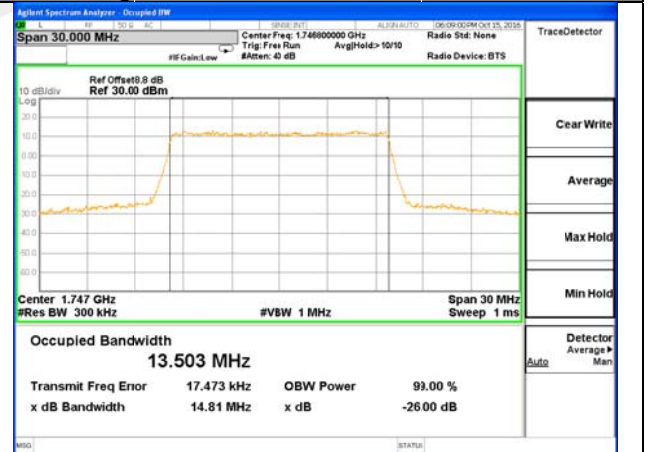

Lowest Channel / 5MHz / QPSK

Lowest Channel / 5MHz / 16QAM

Middle Channel / 5MHz / QPSK

Middle Channel / 5MHz / 16QAM

Highest Channel / 5MHz / QPSK

Highest Channel / 5MHz / 16QAM

LTE band 4

LTE band 4 (99% and -26 Bandwidth)

LTE band 4

LTE band 4 (99% and -26 Bandwidth)

Lowest Channel / 15MHz / QPSK

Lowest Channel / 15MHz / 16QAM

Middle Channel / 15MHz / QPSK

Middle Channel / 15MHz / 16QAM

Highest Channel / 15MHz / QPSK

Highest Channel / 15MHz / 16QAM

LTE band 4

LTE band 4 (99% and -26 Bandwidth)

Lowest Channel / 20MHz / QPSK

Lowest Channel / 20MHz / 16QAM

Middle Channel / 20MHz / QPSK

Middle Channel / 20MHz / 16QAM

Highest Channel / 20MHz / QPSK

Highest Channel / 20MHz / 16QAM