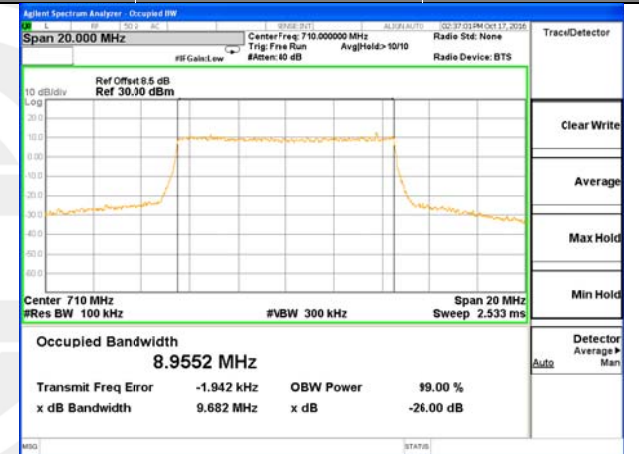

Lowest Channel / 5MHz / QPSK

Lowest Channel / 5MHz / 16QAM

Middle Channel / 5MHz / QPSK

Middle Channel / 5MHz / 16QAM

Highest Channel / 5MHz / QPSK

Highest Channel / 5MHz / 16QAM

LTE band 17

LTE band 17 (99% and -26 Bandwidth)

Lowest Channel / 10MHz / QPSK

Lowest Channel / 10MHz / 16QAM

Middle Channel / 10MHz / QPSK

Middle Channel / 10MHz / 16QAM

Highest Channel / 10MHz / QPSK

Highest Channel / 10MHz / 16QAM