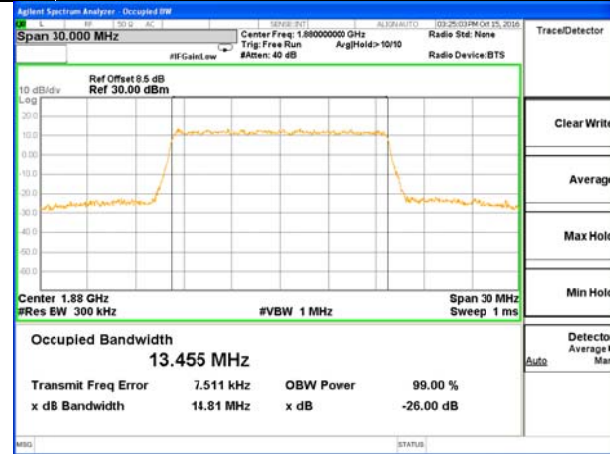

Highest Channel / 3MHz / QPSK

Highest Channel / 3MHz / 16QAM

LTE band 2

LTE band 2 (99% and -26 Bandwidth)

Lowest Channel / 5MHz / QPSK

Lowest Channel / 5MHz / 16QAM

Middle Channel / 5MHz / QPSK

Middle Channel / 5MHz / 16QAM

Highest Channel / 5MHz / QPSK

Highest Channel / 5MHz / 16QAM

LTE band 2

LTE band 2 (99% and -26 Bandwidth)

LTE band 2

LTE band 2 (99% and -26 Bandwidth)

Lowest Channel / 15MHz / QPSK

Lowest Channel / 15MHz / 16QAM

Middle Channel / 15MHz / QPSK

Middle Channel / 15MHz / 16QAM

Highest Channel / 15MHz / QPSK

Highest Channel / 15MHz / 16QAM

LTE band 2

LTE band 2 (99% and -26 Bandwidth)

Lowest Channel / 20MHz / QPSK

Lowest Channel / 20MHz / 16QAM

Middle Channel / 20MHz / QPSK

Middle Channel / 20MHz / 16QAM

Highest Channel / 20MHz / QPSK

Highest Channel / 20MHz / 16QAM

LTE band 4

LTE band 4 (99% and -26 Bandwidth)

LTE band 4

LTE band 4 (99% and -26 Bandwidth)