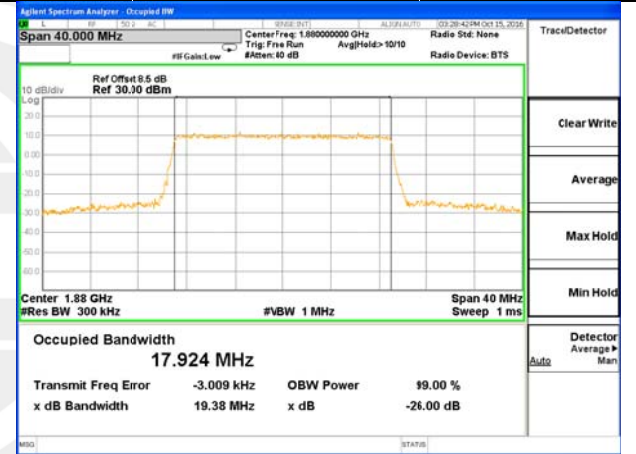

Highest Channel / 5MHz / QPSK

Highest Channel / 5MHz / 16QAM

LTE band 2

LTE band 2 (99% and -26 Bandwidth)

LTE band 2

LTE band 2 (99% and -26 Bandwidth)

Lowest Channel / 15MHz / QPSK

Lowest Channel / 15MHz / 16QAM

Middle Channel / 15MHz / QPSK

Middle Channel / 15MHz / 16QAM

Highest Channel / 15MHz / QPSK

Highest Channel / 15MHz / 16QAM

LTE band 2

LTE band 2 (99% and -26 Bandwidth)

Lowest Channel / 20MHz / QPSK

Lowest Channel / 20MHz / 16QAM

Middle Channel / 20MHz / QPSK

Middle Channel / 20MHz / 16QAM

Highest Channel / 20MHz / QPSK

Highest Channel / 20MHz / 16QAM

LTE band 4

LTE band 4 (99% and -26 Bandwidth)

LTE band 4

LTE band 4 (99% and -26 Bandwidth)

Lowest Channel / 3MHz / QPSK

Lowest Channel / 3MHz / 16QAM

Middle Channel / 3MHz / QPSK

Middle Channel / 3MHz / 16QAM

Highest Channel / 3MHz / QPSK

Highest Channel / 3MHz / 16QAM

LTE band 4

LTE band 4 (99% and -26 Bandwidth)