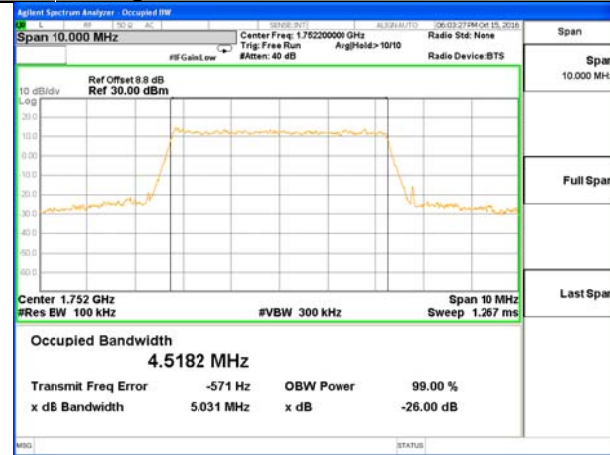

Lowest Channel / 3MHz / QPSK

Lowest Channel / 3MHz / 16QAM

Middle Channel / 3MHz / QPSK

Middle Channel / 3MHz / 16QAM

Highest Channel / 3MHz / QPSK

Highest Channel / 3MHz / 16QAM

LTE band 4

LTE band 4 (99% and -26 Bandwidth)

Lowest Channel / 5MHz / QPSK

Lowest Channel / 5MHz / 16QAM

Middle Channel / 5MHz / QPSK

Middle Channel / 5MHz / 16QAM

Highest Channel / 5MHz / QPSK

Highest Channel / 5MHz / 16QAM

LTE band 4

LTE band 4 (99% and -26 Bandwidth)

LTE band 4

LTE band 4 (99% and -26 Bandwidth)

Lowest Channel / 15MHz / QPSK

Lowest Channel / 15MHz / 16QAM

Middle Channel / 15MHz / QPSK

Middle Channel / 15MHz / 16QAM

Highest Channel / 15MHz / QPSK

Highest Channel / 15MHz / 16QAM