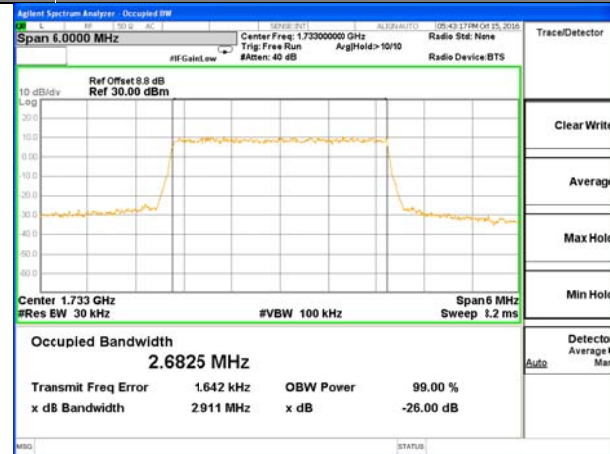

Middle Channel / 15MHz / QPSK

Middle Channel / 15MHz / 16QAM

Highest Channel / 15MHz / QPSK

Highest Channel / 15MHz / 16QAM

LTE band 2

LTE band 2 (99% and -26 Bandwidth)

Lowest Channel / 20MHz / QPSK

Lowest Channel / 20MHz / 16QAM

Middle Channel / 20MHz / QPSK

Middle Channel / 20MHz / 16QAM

Highest Channel / 20MHz / QPSK

Highest Channel / 20MHz / 16QAM

LTE band 4

LTE band 4 (99% and -26 Bandwidth)

LTE band 4

LTE band 4 (99% and -26 Bandwidth)

Lowest Channel / 3MHz / QPSK

Lowest Channel / 3MHz / 16QAM

Middle Channel / 3MHz / QPSK

Middle Channel / 3MHz / 16QAM

Highest Channel / 3MHz / QPSK

Highest Channel / 3MHz / 16QAM

LTE band 4

LTE band 4 (99% and -26 Bandwidth)