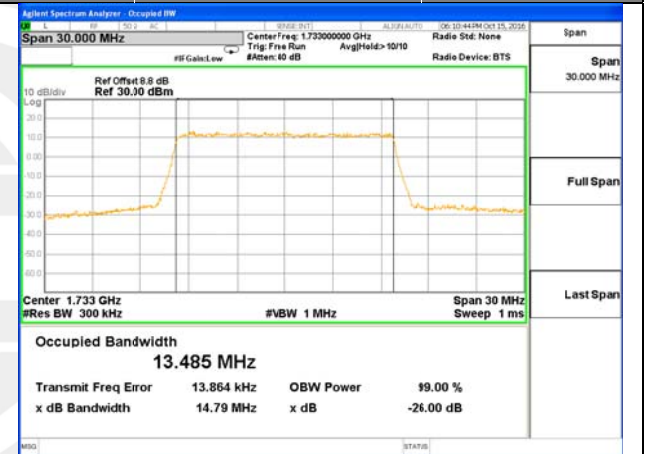

Lowest Channel / 5MHz / QPSK

Lowest Channel / 5MHz / 16QAM

Middle Channel / 5MHz / QPSK

Middle Channel / 5MHz / 16QAM

Highest Channel / 5MHz / QPSK

Highest Channel / 5MHz / 16QAM

LTE band 4

LTE band 4 (99% and -26 Bandwidth)

LTE band 4

LTE band 4 (99% and -26 Bandwidth)

Lowest Channel / 15MHz / QPSK

Lowest Channel / 15MHz / 16QAM

Middle Channel / 15MHz / QPSK

Middle Channel / 15MHz / 16QAM

Highest Channel / 15MHz / QPSK

Highest Channel / 15MHz / 16QAM

LTE band 4

LTE band 4 (99% and -26 Bandwidth)

Lowest Channel / 20MHz / QPSK

Lowest Channel / 20MHz / 16QAM

Middle Channel / 20MHz / QPSK

Middle Channel / 20MHz / 16QAM

Highest Channel / 20MHz / QPSK

Highest Channel / 20MHz / 16QAM