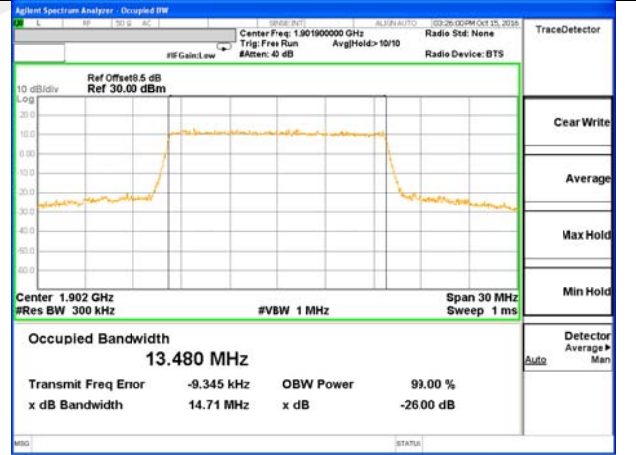

Highest Channel / 5MHz / QPSK

Highest Channel / 5MHz / 16QAM

LTE band 2

LTE band 2 (99% and -26 Bandwidth)

LTE band 2

LTE band 2 (99% and -26 Bandwidth)

Lowest Channel / 15MHz / QPSK

Lowest Channel / 15MHz / 16QAM

Middle Channel / 15MHz / QPSK

Middle Channel / 15MHz / 16QAM

Highest Channel / 15MHz / QPSK

Highest Channel / 15MHz / 16QAM

LTE band 2

LTE band 2 (99% and -26 Bandwidth)

Lowest Channel / 20MHz / QPSK

Lowest Channel / 20MHz / 16QAM

Middle Channel / 20MHz / QPSK

Middle Channel / 20MHz / 16QAM

Highest Channel / 20MHz / QPSK

Highest Channel / 20MHz / 16QAM

LTE band 4

LTE band 4 (99% and -26 Bandwidth)

LTE band 4

LTE band 4 (99% and -26 Bandwidth)

Lowest Channel / 3MHz / QPSK

Lowest Channel / 3MHz / 16QAM

Middle Channel / 3MHz / QPSK

Middle Channel / 3MHz / 16QAM

Highest Channel / 3MHz / QPSK

Highest Channel / 3MHz / 16QAM

LTE band 4

LTE band 4 (99% and -26 Bandwidth)