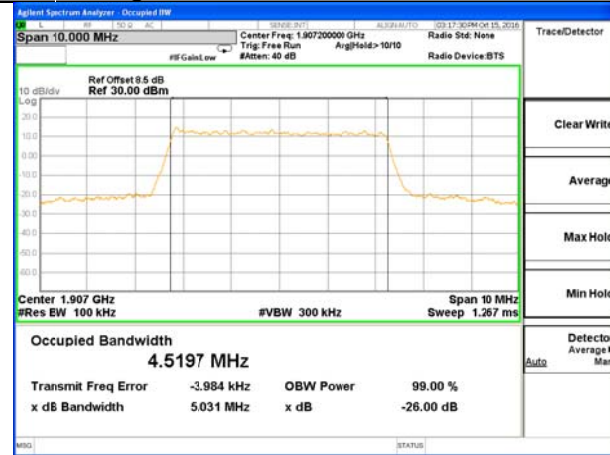

OCCUPIED BANDWIDTH LTE band 2

LTE band 2 (99% and -26 Bandwidth)

LTE band 2

LTE band 2 (99% and -26 Bandwidth)

Lowest Channel / 3MHz / QPSK

Lowest Channel / 3MHz / 16QAM

Middle Channel / 3MHz / QPSK

Middle Channel / 3MHz / 16QAM

Highest Channel / 3MHz / QPSK

Highest Channel / 3MHz / 16QAM

LTE band 2

LTE band 2 (99% and -26 Bandwidth)

Lowest Channel / 5MHz / QPSK

Lowest Channel / 5MHz / 16QAM

Middle Channel / 5MHz / QPSK

Middle Channel / 5MHz / 16QAM

Highest Channel / 5MHz / QPSK

Highest Channel / 5MHz / 16QAM

LTE band 2

LTE band 2 (99% and -26 Bandwidth)

LTE band 2

LTE band 2 (99% and -26 Bandwidth)

Lowest Channel / 15MHz / QPSK

Lowest Channel / 15MHz / 16QAM