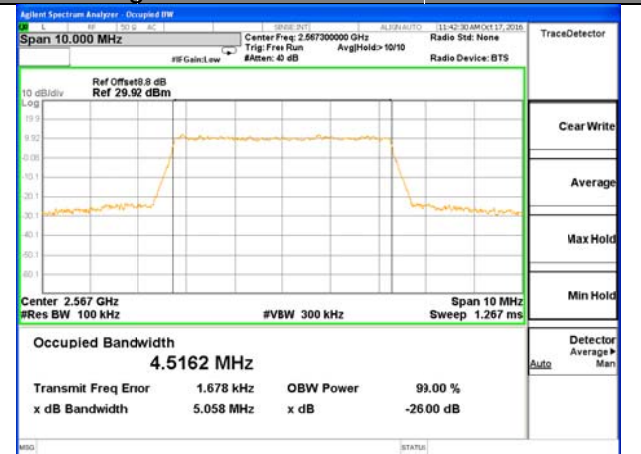

LTE band 4

LTE band 4 (99% and -26 Bandwidth)

Lowest Channel / 20MHz / QPSK

Lowest Channel / 20MHz / 16QAM

Middle Channel / 20MHz / QPSK

Middle Channel / 20MHz / 16QAM

Highest Channel / 20MHz / QPSK

Highest Channel / 20MHz / 16QAM

LTE band 7

LTE band 7 (99% and -26 Bandwidth)

Lowest Channel / 5MHz / QPSK

Lowest Channel / 5MHz / 16QAM

Middle Channel / 5MHz / QPSK

Middle Channel / 5MHz / 16QAM

Highest Channel / 5MHz / QPSK

Highest Channel / 5MHz / 16QAM

LTE band 7

LTE band 7 (99% and -26 Bandwidth)

LTE band 7

LTE band 7 (99% and -26 Bandwidth)

LTE band 7

LTE band 7 (99% and -26 Bandwidth)

LTE band 17

LTE band 17 (99% and -26 Bandwidth)