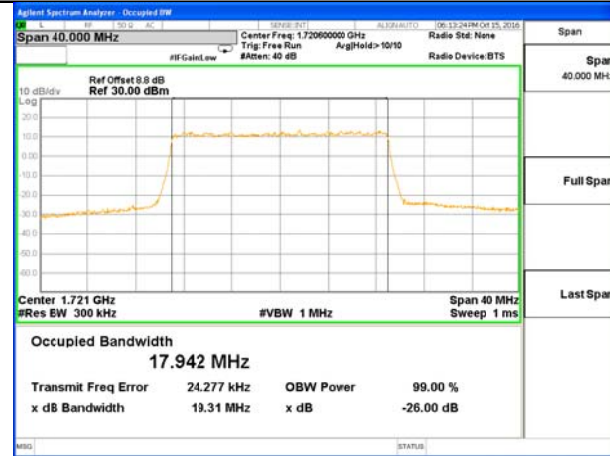

Lowest Channel / 5MHz / QPSK

Lowest Channel / 5MHz / 16QAM

Middle Channel / 5MHz / QPSK

Middle Channel / 5MHz / 16QAM

Highest Channel / 5MHz / QPSK

Highest Channel / 5MHz / 16QAM

LTE band 4

LTE band 4 (99% and -26 Bandwidth)

LTE band 4

LTE band 4 (99% and -26 Bandwidth)

Lowest Channel / 15MHz / QPSK

Lowest Channel / 15MHz / 16QAM

Middle Channel / 15MHz / QPSK

Middle Channel / 15MHz / 16QAM

Highest Channel / 15MHz / QPSK

Highest Channel / 15MHz / 16QAM

LTE band 4

LTE band 4 (99% and -26 Bandwidth)

Lowest Channel / 20MHz / QPSK

Lowest Channel / 20MHz / 16QAM

Middle Channel / 20MHz / QPSK

Middle Channel / 20MHz / 16QAM

Highest Channel / 20MHz / QPSK

Highest Channel / 20MHz / 16QAM