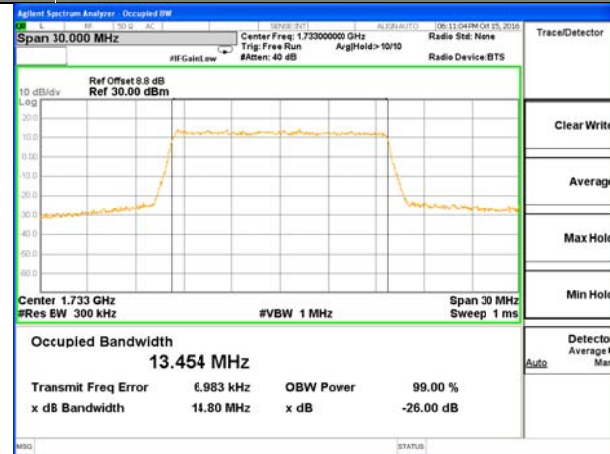

Lowest Channel / 5MHz / QPSK

Lowest Channel / 5MHz / 16QAM

Middle Channel / 5MHz / QPSK

Middle Channel / 5MHz / 16QAM

Highest Channel / 5MHz / QPSK

Highest Channel / 5MHz / 16QAM

LTE band 4

LTE band 4 (99% and -26 Bandwidth)

LTE band 4

LTE band 4 (99% and -26 Bandwidth)

Lowest Channel / 15MHz / QPSK

Lowest Channel / 15MHz / 16QAM

Middle Channel / 15MHz / QPSK

Middle Channel / 15MHz / 16QAM

Highest Channel / 15MHz / QPSK

Highest Channel / 15MHz / 16QAM

LTE band 4

LTE band 4 (99% and -26 Bandwidth)

Lowest Channel / 20MHz / QPSK

Lowest Channel / 20MHz / 16QAM

Middle Channel / 20MHz / QPSK

Middle Channel / 20MHz / 16QAM

Highest Channel / 20MHz / QPSK

Highest Channel / 20MHz / 16QAM