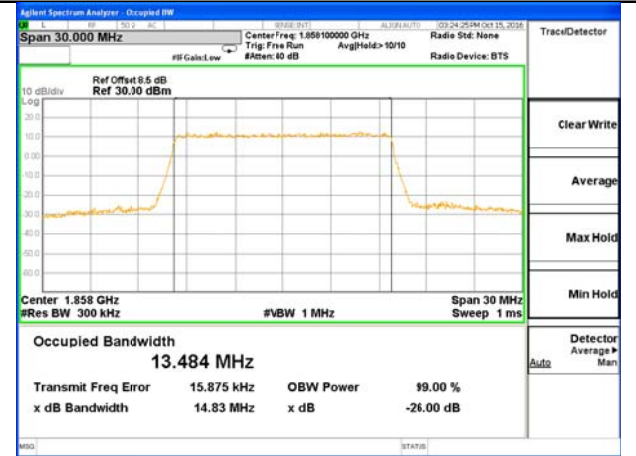

Highest Channel / 3MHz / QPSK

Highest Channel / 3MHz / 16QAM

LTE band 2

LTE band 2 (99% and -26 Bandwidth)

Lowest Channel / 5MHz / QPSK

Lowest Channel / 5MHz / 16QAM

Middle Channel / 5MHz / QPSK

Middle Channel / 5MHz / 16QAM

Highest Channel / 5MHz / QPSK

Highest Channel / 5MHz / 16QAM

LTE band 2

LTE band 2 (99% and -26 Bandwidth)

LTE band 2

LTE band 2 (99% and -26 Bandwidth)

Lowest Channel / 15MHz / QPSK

Lowest Channel / 15MHz / 16QAM

Middle Channel / 15MHz / QPSK

Middle Channel / 15MHz / 16QAM

Highest Channel / 15MHz / QPSK

Highest Channel / 15MHz / 16QAM

LTE band 2

LTE band 2 (99% and -26 Bandwidth)

Lowest Channel / 20MHz / QPSK

Lowest Channel / 20MHz / 16QAM