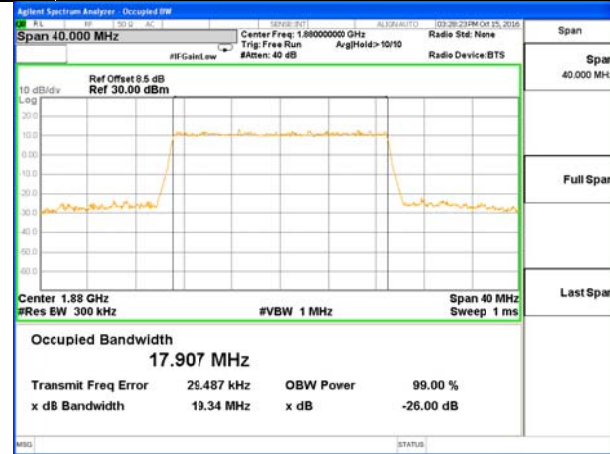

Highest Channel / 5MHz / QPSK

Highest Channel / 5MHz / 16QAM

LTE band 2

LTE band 2 (99% and -26 Bandwidth)

LTE band 2

LTE band 2 (99% and -26 Bandwidth)

Lowest Channel / 15MHz / QPSK

Lowest Channel / 15MHz / 16QAM

Middle Channel / 15MHz / QPSK

Middle Channel / 15MHz / 16QAM

Highest Channel / 15MHz / QPSK

Highest Channel / 15MHz / 16QAM

LTE band 2

LTE band 2 (99% and -26 Bandwidth)

Lowest Channel / 20MHz / QPSK

Lowest Channel / 20MHz / 16QAM

Middle Channel / 20MHz / QPSK

Middle Channel / 20MHz / 16QAM

Highest Channel / 20MHz / QPSK

Highest Channel / 20MHz / 16QAM

LTE band 4

LTE band 4 (99% and -26 Bandwidth)

LTE band 4

LTE band 4 (99% and -26 Bandwidth)