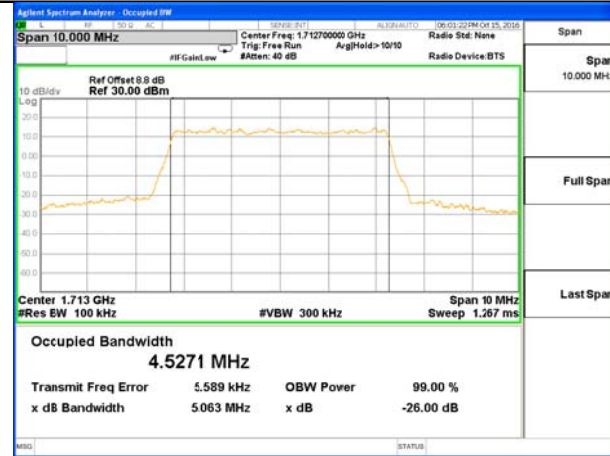

Middle Channel / 20MHz / QPSK

Middle Channel / 20MHz / 16QAM

Highest Channel / 20MHz / QPSK

Highest Channel / 20MHz / 16QAM

LTE band 4

LTE band 4 (99% and -26 Bandwidth)

LTE band 4

LTE band 4 (99% and -26 Bandwidth)

Lowest Channel / 3MHz / QPSK

Lowest Channel / 3MHz / 16QAM

Middle Channel / 3MHz / QPSK

Middle Channel / 3MHz / 16QAM

Highest Channel / 3MHz / QPSK

Highest Channel / 3MHz / 16QAM

LTE band 4

LTE band 4 (99% and -26 Bandwidth)

Lowest Channel / 5MHz / QPSK

Lowest Channel / 5MHz / 16QAM

Middle Channel / 5MHz / QPSK

Middle Channel / 5MHz / 16QAM

Highest Channel / 5MHz / QPSK

Highest Channel / 5MHz / 16QAM

LTE band 4

LTE band 4 (99% and -26 Bandwidth)