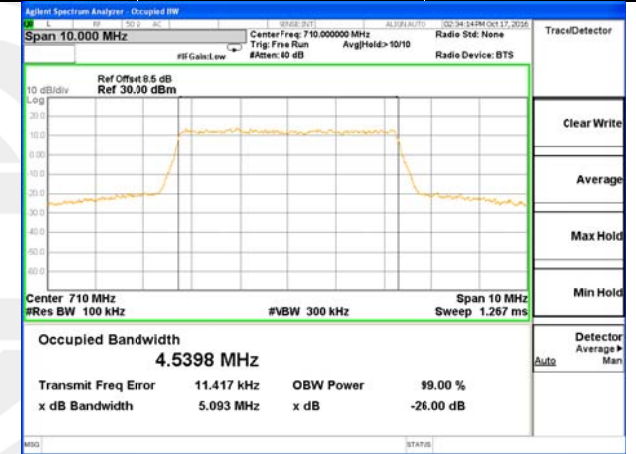

LTE band 7

LTE band 7 (99% and -26 Bandwidth)

LTE band 7

LTE band 7 (99% and -26 Bandwidth)

LTE band 7

LTE band 7 (99% and -26 Bandwidth)

LTE band 17

LTE band 17 (99% and -26 Bandwidth)

Lowest Channel / 5MHz / QPSK

Lowest Channel / 5MHz / 16QAM

Middle Channel / 5MHz / QPSK

Middle Channel / 5MHz / 16QAM

Highest Channel / 5MHz / QPSK

Highest Channel / 5MHz / 16QAM

LTE band 17

LTE band 17 (99% and -26 Bandwidth)