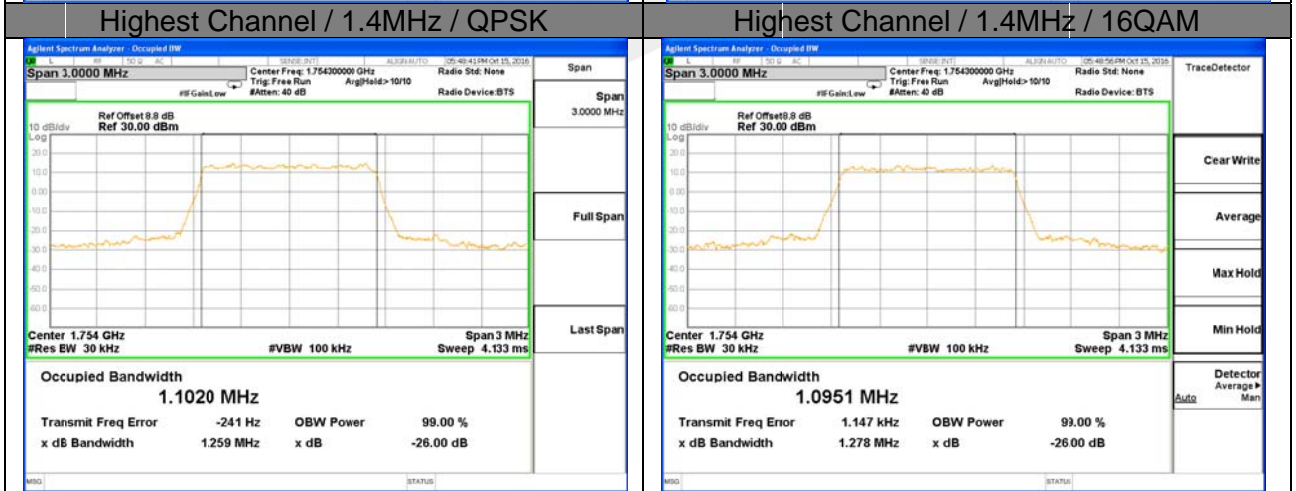

Middle Channel / 15MHz / QPSK

Middle Channel / 15MHz / 16QAM

Highest Channel / 15MHz / QPSK

Highest Channel / 15MHz / 16QAM

LTE band 2

LTE band 2 (99% and -26 Bandwidth)

Lowest Channel / 20MHz / QPSK

Lowest Channel / 20MHz / 16QAM

Middle Channel / 20MHz / QPSK

Middle Channel / 20MHz / 16QAM

Highest Channel / 20MHz / QPSK

Highest Channel / 20MHz / 16QAM

LTE band 4

LTE band 4 (99% and -26 Bandwidth)

LTE band 4

LTE band 4 (99% and -26 Bandwidth)

Lowest Channel / 3MHz / QPSK

Lowest Channel / 3MHz / 16QAM

Middle Channel / 3MHz / QPSK

Middle Channel / 3MHz / 16QAM

Highest Channel / 3MHz / QPSK

Highest Channel / 3MHz / 16QAM

LTE band 4

LTE band 4 (99% and -26 Bandwidth)