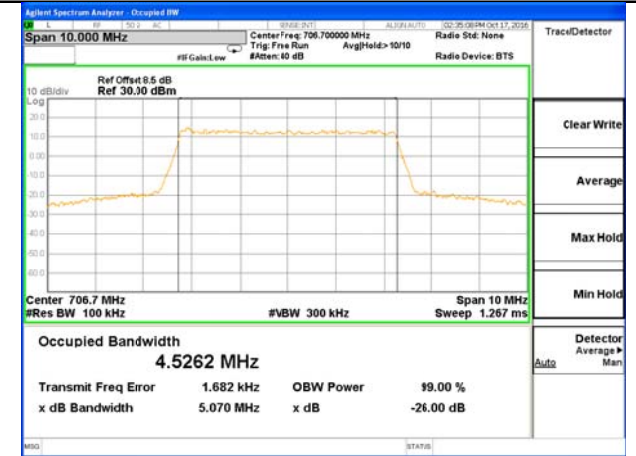

LTE band 7

LTE band 7 (99% and -26 Bandwidth)

Lowest Channel / 5MHz / QPSK

Lowest Channel / 5MHz / 16QAM

Middle Channel / 5MHz / QPSK

Middle Channel / 5MHz / 16QAM

Highest Channel / 5MHz / QPSK

Highest Channel / 5MHz / 16QAM

LTE band 7

LTE band 7 (99% and -26 Bandwidth)

LTE band 7

LTE band 7 (99% and -26 Bandwidth)

LTE band 7

LTE band 7 (99% and -26 Bandwidth)

LTE band 17

LTE band 17 (99% and -26 Bandwidth)

Lowest Channel / 5MHz / QPSK

Lowest Channel / 5MHz / 16QAM

Middle Channel / 5MHz / QPSK

Middle Channel / 5MHz / 16QAM

Highest Channel / 5MHz / QPSK

Highest Channel / 5MHz / 16QAM

LTE band 17

LTE band 17 (99% and -26 Bandwidth)