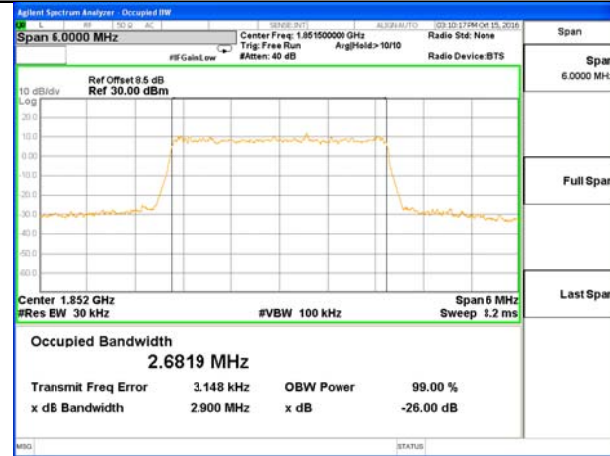

OCCUPIED BANDWIDTH LTE band 2

LTE band 2 (99% and -26 Bandwidth)

LTE band 2

LTE band 2 (99% and -26 Bandwidth)

Lowest Channel / 3MHz / QPSK

Lowest Channel / 3MHz / 16QAM

Middle Channel / 3MHz / QPSK

Middle Channel / 3MHz / 16QAM

Highest Channel / 3MHz / QPSK

Highest Channel / 3MHz / 16QAM

LTE band 2

LTE band 2 (99% and -26 Bandwidth)

Lowest Channel / 5MHz / QPSK

Lowest Channel / 5MHz / 16QAM

Middle Channel / 5MHz / QPSK

Middle Channel / 5MHz / 16QAM

Highest Channel / 5MHz / QPSK

Highest Channel / 5MHz / 16QAM

LTE band 2

LTE band 2 (99% and -26 Bandwidth)

LTE band 2

LTE band 2 (99% and -26 Bandwidth)

Lowest Channel / 15MHz / QPSK

Lowest Channel / 15MHz / 16QAM