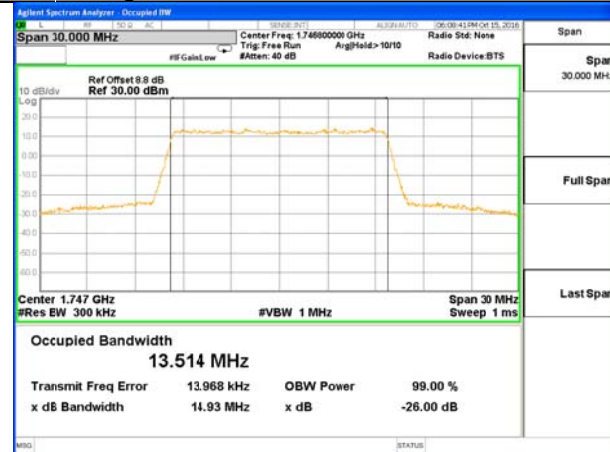

Lowest Channel / 5MHz / QPSK

Lowest Channel / 5MHz / 16QAM

Middle Channel / 5MHz / QPSK

Middle Channel / 5MHz / 16QAM

Highest Channel / 5MHz / QPSK

Highest Channel / 5MHz / 16QAM

LTE band 4

LTE band 4 (99% and -26 Bandwidth)

LTE band 4

LTE band 4 (99% and -26 Bandwidth)

Lowest Channel / 15MHz / QPSK

Lowest Channel / 15MHz / 16QAM

Middle Channel / 15MHz / QPSK

Middle Channel / 15MHz / 16QAM

Highest Channel / 15MHz / QPSK

Highest Channel / 15MHz / 16QAM

LTE band 4

LTE band 4 (99% and -26 Bandwidth)

Lowest Channel / 20MHz / QPSK

Lowest Channel / 20MHz / 16QAM

Middle Channel / 20MHz / QPSK

Middle Channel / 20MHz / 16QAM

Highest Channel / 20MHz / QPSK

Highest Channel / 20MHz / 16QAM