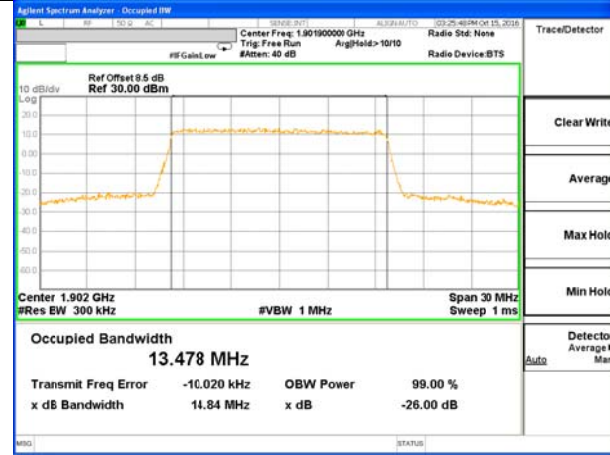

Highest Channel / 3MHz / QPSK

Highest Channel / 3MHz / 16QAM

LTE band 2

LTE band 2 (99% and -26 Bandwidth)

Lowest Channel / 5MHz / QPSK

Lowest Channel / 5MHz / 16QAM

Middle Channel / 5MHz / QPSK

Middle Channel / 5MHz / 16QAM

Highest Channel / 5MHz / QPSK

Highest Channel / 5MHz / 16QAM

LTE band 2

LTE band 2 (99% and -26 Bandwidth)

LTE band 2

LTE band 2 (99% and -26 Bandwidth)

Lowest Channel / 15MHz / QPSK

Lowest Channel / 15MHz / 16QAM

Middle Channel / 15MHz / QPSK

Middle Channel / 15MHz / 16QAM

Highest Channel / 15MHz / QPSK

Highest Channel / 15MHz / 16QAM

LTE band 2

LTE band 2 (99% and -26 Bandwidth)

Lowest Channel / 20MHz / QPSK

Lowest Channel / 20MHz / 16QAM

Middle Channel / 20MHz / QPSK

Middle Channel / 20MHz / 16QAM

Highest Channel / 20MHz / QPSK

Highest Channel / 20MHz / 16QAM

LTE band 4

LTE band 4 (99% and -26 Bandwidth)

LTE band 4

LTE band 4 (99% and -26 Bandwidth)