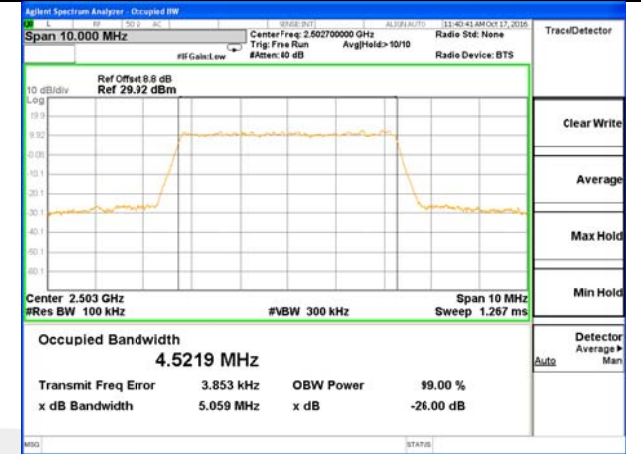

LTE band 4

LTE band 4 (99% and -26 Bandwidth)

Lowest Channel / 15MHz / QPSK

Lowest Channel / 15MHz / 16QAM

Middle Channel / 15MHz / QPSK

Middle Channel / 15MHz / 16QAM

Highest Channel / 15MHz / QPSK

Highest Channel / 15MHz / 16QAM

LTE band 4

LTE band 4 (99% and -26 Bandwidth)

Lowest Channel / 20MHz / QPSK

Lowest Channel / 20MHz / 16QAM

Middle Channel / 20MHz / QPSK

Middle Channel / 20MHz / 16QAM

Highest Channel / 20MHz / QPSK

Highest Channel / 20MHz / 16QAM

LTE band 7

LTE band 7 (99% and -26 Bandwidth)

Lowest Channel / 5MHz / QPSK

Lowest Channel / 5MHz / 16QAM

Middle Channel / 5MHz / QPSK

Middle Channel / 5MHz / 16QAM

Highest Channel / 5MHz / QPSK

Highest Channel / 5MHz / 16QAM