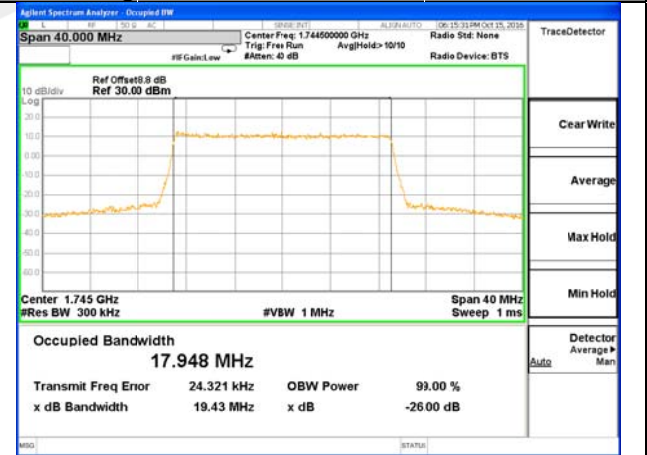

LTE band 4

LTE band 4 (99% and -26 Bandwidth)

Lowest Channel / 15MHz / QPSK

Lowest Channel / 15MHz / 16QAM

Middle Channel / 15MHz / QPSK

Middle Channel / 15MHz / 16QAM

Highest Channel / 15MHz / QPSK

Highest Channel / 15MHz / 16QAM

LTE band 4

LTE band 4 (99% and -26 Bandwidth)

Lowest Channel / 20MHz / QPSK

Lowest Channel / 20MHz / 16QAM

Middle Channel / 20MHz / QPSK

Middle Channel / 20MHz / 16QAM

Highest Channel / 20MHz / QPSK

Highest Channel / 20MHz / 16QAM

LTE band 7

LTE band 7 (99% and -26 Bandwidth)

Lowest Channel / 5MHz / QPSK

Lowest Channel / 5MHz / 16QAM

Middle Channel / 5MHz / QPSK

Middle Channel / 5MHz / 16QAM

Highest Channel / 5MHz / QPSK

Highest Channel / 5MHz / 16QAM