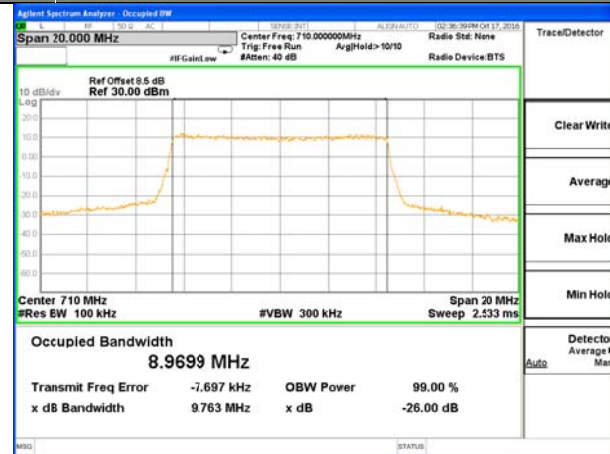

Middle Channel / 10MHz / QPSK