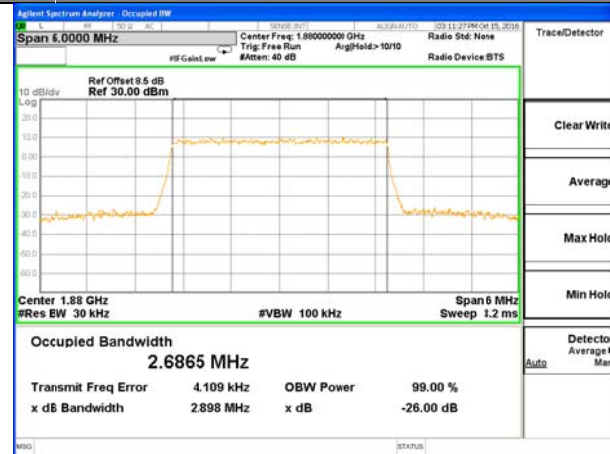

OCCUPIED BANDWIDTH LTE band 2

LTE band 2 (99% and -26 Bandwidth)

LTE band 2

LTE band 2 (99% and -26 Bandwidth)

Lowest Channel / 3MHz / QPSK

Lowest Channel / 3MHz / 16QAM

Middle Channel / 3MHz / QPSK

Middle Channel / 3MHz / 16QAM

Highest Channel / 3MHz / QPSK

Highest Channel / 3MHz / 16QAM

LTE band 2

LTE band 2 (99% and -26 Bandwidth)

Lowest Channel / 5MHz / QPSK

Lowest Channel / 5MHz / 16QAM

Middle Channel / 5MHz / QPSK

Middle Channel / 5MHz / 16QAM

Highest Channel / 5MHz / QPSK

Highest Channel / 5MHz / 16QAM

LTE band 2

LTE band 2 (99% and -26 Bandwidth)

LTE band 2

LTE band 2 (99% and -26 Bandwidth)

Lowest Channel / 15MHz / QPSK

Lowest Channel / 15MHz / 16QAM