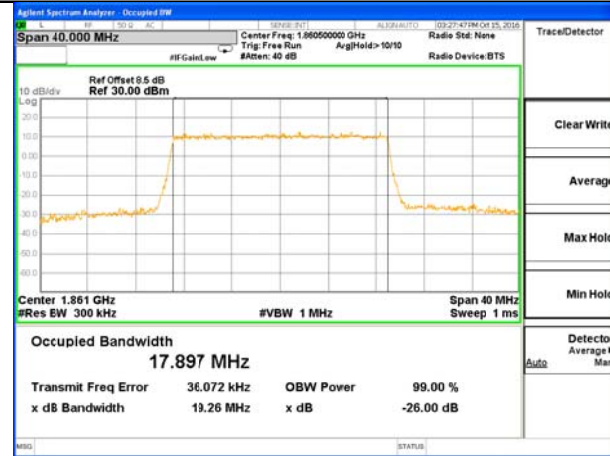

Highest Channel / 5MHz / QPSK

Highest Channel / 5MHz / 16QAM

LTE band 2

LTE band 2 (99% and -26 Bandwidth)

LTE band 2

LTE band 2 (99% and -26 Bandwidth)

Lowest Channel / 15MHz / QPSK

Lowest Channel / 15MHz / 16QAM

Middle Channel / 15MHz / QPSK

Middle Channel / 15MHz / 16QAM

Highest Channel / 15MHz / QPSK

Highest Channel / 15MHz / 16QAM

LTE band 2

LTE band 2 (99% and -26 Bandwidth)

Lowest Channel / 20MHz / QPSK

Lowest Channel / 20MHz / 16QAM

Middle Channel / 20MHz / QPSK

Middle Channel / 20MHz / 16QAM

Highest Channel / 20MHz / QPSK

Highest Channel / 20MHz / 16QAM

LTE band 4

LTE band 4 (99% and -26 Bandwidth)

LTE band 4

LTE band 4 (99% and -26 Bandwidth)