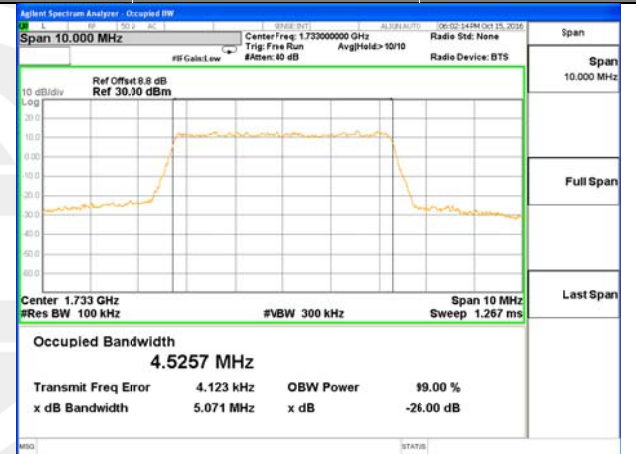

Lowest Channel / 3MHz / QPSK

Lowest Channel / 3MHz / 16QAM

Middle Channel / 3MHz / QPSK

Middle Channel / 3MHz / 16QAM

Highest Channel / 3MHz / QPSK

Highest Channel / 3MHz / 16QAM

LTE band 4

LTE band 4 (99% and -26 Bandwidth)

Lowest Channel / 5MHz / QPSK

Lowest Channel / 5MHz / 16QAM

Middle Channel / 5MHz / QPSK

Middle Channel / 5MHz / 16QAM

Highest Channel / 5MHz / QPSK

Highest Channel / 5MHz / 16QAM

LTE band 4

LTE band 4 (99% and -26 Bandwidth)

LTE band 4

LTE band 4 (99% and -26 Bandwidth)

Lowest Channel / 15MHz / QPSK

Lowest Channel / 15MHz / 16QAM

Middle Channel / 15MHz / QPSK

Middle Channel / 15MHz / 16QAM

Highest Channel / 15MHz / QPSK

Highest Channel / 15MHz / 16QAM