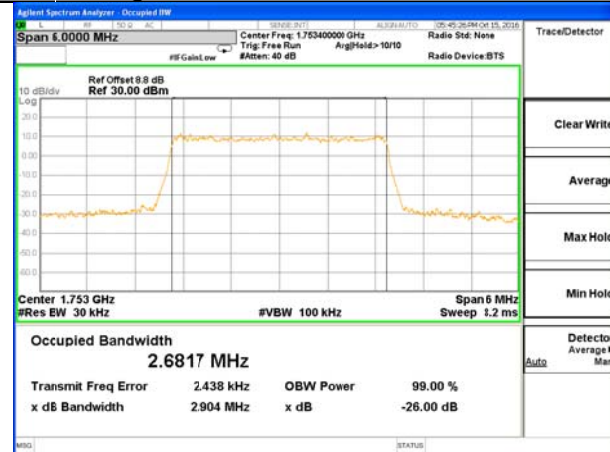

Lowest Channel / 3MHz / QPSK

Lowest Channel / 3MHz / 16QAM

Middle Channel / 3MHz / QPSK

Middle Channel / 3MHz / 16QAM

Highest Channel / 3MHz / QPSK

Highest Channel / 3MHz / 16QAM

LTE band 4

LTE band 4 (99% and -26 Bandwidth)

Lowest Channel / 5MHz / QPSK

Lowest Channel / 5MHz / 16QAM

Middle Channel / 5MHz / QPSK

Middle Channel / 5MHz / 16QAM

Highest Channel / 5MHz / QPSK

Highest Channel / 5MHz / 16QAM

LTE band 4

LTE band 4 (99% and -26 Bandwidth)