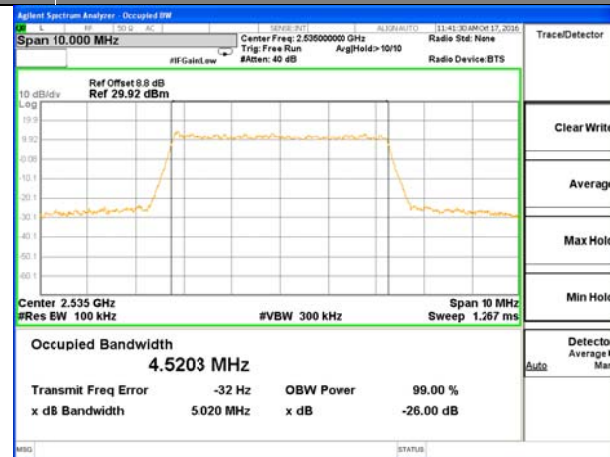

LTE band 4

LTE band 4 (99% and -26 Bandwidth)

Lowest Channel / 20MHz / QPSK

Lowest Channel / 20MHz / 16QAM

Middle Channel / 20MHz / QPSK

Middle Channel / 20MHz / 16QAM

Highest Channel / 20MHz / QPSK

Highest Channel / 20MHz / 16QAM

LTE band 7

LTE band 7 (99% and -26 Bandwidth)

Lowest Channel / 5MHz / QPSK

Lowest Channel / 5MHz / 16QAM

Middle Channel / 5MHz / QPSK

Middle Channel / 5MHz / 16QAM

Highest Channel / 5MHz / QPSK

Highest Channel / 5MHz / 16QAM

LTE band 7

LTE band 7 (99% and -26 Bandwidth)

LTE band 7

LTE band 7 (99% and -26 Bandwidth)

LTE band 7

LTE band 7 (99% and -26 Bandwidth)

LTE band 17

LTE band 17 (99% and -26 Bandwidth)