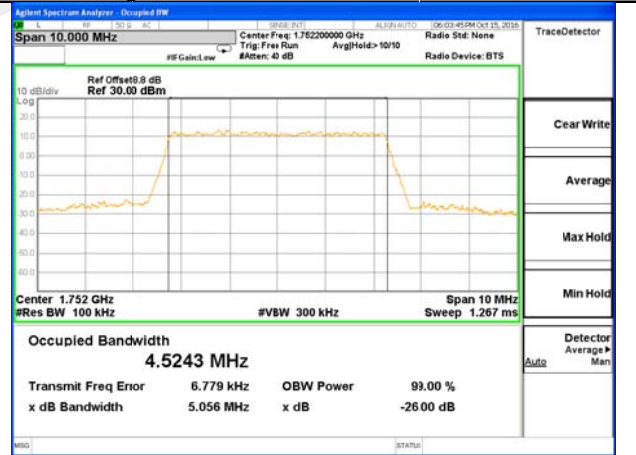

Lowest Channel / 3MHz / QPSK

Lowest Channel / 3MHz / 16QAM

Middle Channel / 3MHz / QPSK

Middle Channel / 3MHz / 16QAM

Highest Channel / 3MHz / QPSK

Highest Channel / 3MHz / 16QAM

LTE band 4

LTE band 4 (99% and -26 Bandwidth)

Lowest Channel / 5MHz / QPSK

Lowest Channel / 5MHz / 16QAM

Middle Channel / 5MHz / QPSK

Middle Channel / 5MHz / 16QAM

Highest Channel / 5MHz / QPSK

Highest Channel / 5MHz / 16QAM

LTE band 4

LTE band 4 (99% and -26 Bandwidth)

LTE band 4

LTE band 4 (99% and -26 Bandwidth)

Lowest Channel / 15MHz / QPSK

Lowest Channel / 15MHz / 16QAM

Middle Channel / 15MHz / QPSK

Middle Channel / 15MHz / 16QAM

Highest Channel / 15MHz / QPSK

Highest Channel / 15MHz / 16QAM