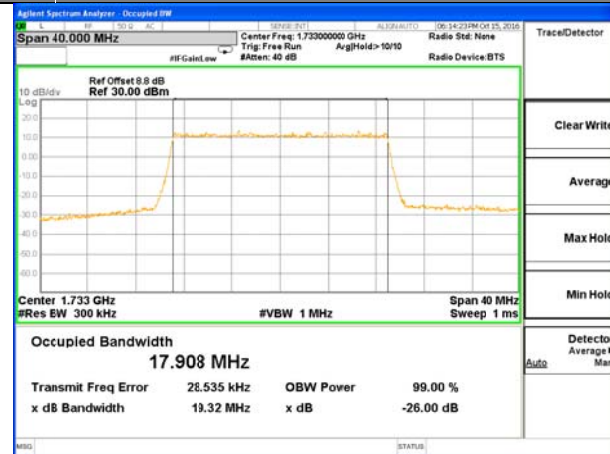

LTE band 4

LTE band 4 (99% and -26 Bandwidth)

Lowest Channel / 15MHz / QPSK

Lowest Channel / 15MHz / 16QAM

Middle Channel / 15MHz / QPSK

Middle Channel / 15MHz / 16QAM

Highest Channel / 15MHz / QPSK

Highest Channel / 15MHz / 16QAM

LTE band 4

LTE band 4 (99% and -26 Bandwidth)

Lowest Channel / 20MHz / QPSK

Lowest Channel / 20MHz / 16QAM

Middle Channel / 20MHz / QPSK

Middle Channel / 20MHz / 16QAM

Highest Channel / 20MHz / QPSK

Highest Channel / 20MHz / 16QAM

LTE band 7

LTE band 7 (99% and -26 Bandwidth)

Lowest Channel / 5MHz / QPSK

Lowest Channel / 5MHz / 16QAM

Middle Channel / 5MHz / QPSK

Middle Channel / 5MHz / 16QAM

Highest Channel / 5MHz / QPSK

Highest Channel / 5MHz / 16QAM