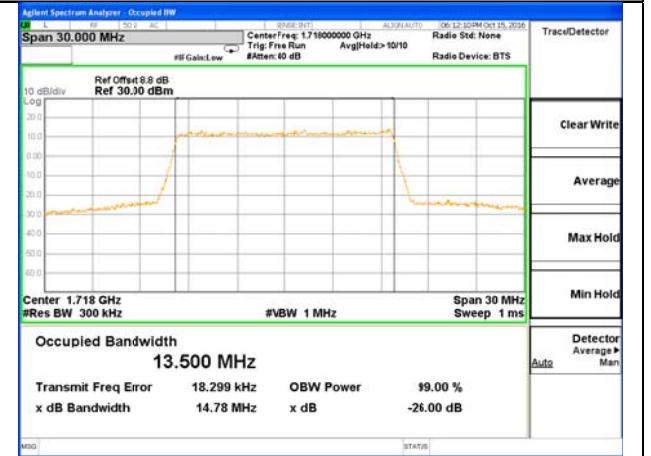

Lowest Channel / 5MHz / QPSK

Lowest Channel / 5MHz / 16QAM

Middle Channel / 5MHz / QPSK

Middle Channel / 5MHz / 16QAM

Highest Channel / 5MHz / QPSK

Highest Channel / 5MHz / 16QAM

LTE band 4

LTE band 4 (99% and -26 Bandwidth)

LTE band 4

LTE band 4 (99% and -26 Bandwidth)

Lowest Channel / 15MHz / QPSK

Lowest Channel / 15MHz / 16QAM

Middle Channel / 15MHz / QPSK

Middle Channel / 15MHz / 16QAM

Highest Channel / 15MHz / QPSK

Highest Channel / 15MHz / 16QAM