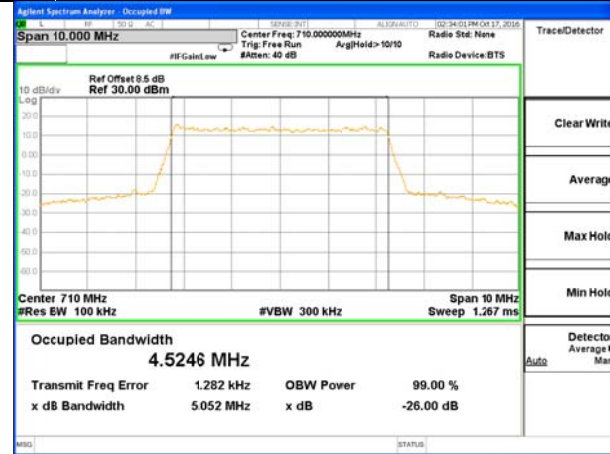

LTE band 7

LTE band 7 (99% and -26 Bandwidth)

Lowest Channel / 5MHz / QPSK

Lowest Channel / 5MHz / 16QAM

Middle Channel / 5MHz / QPSK

Middle Channel / 5MHz / 16QAM

Highest Channel / 5MHz / QPSK

Highest Channel / 5MHz / 16QAM

LTE band 7

LTE band 7 (99% and -26 Bandwidth)

LTE band 7

LTE band 7 (99% and -26 Bandwidth)

LTE band 7

LTE band 7 (99% and -26 Bandwidth)

LTE band 17

LTE band 17 (99% and -26 Bandwidth)

Lowest Channel / 5MHz / QPSK

Lowest Channel / 5MHz / 16QAM

Middle Channel / 5MHz / QPSK

Middle Channel / 5MHz / 16QAM

Highest Channel / 5MHz / QPSK

Highest Channel / 5MHz / 16QAM

LTE band 17

LTE band 17 (99% and -26 Bandwidth)