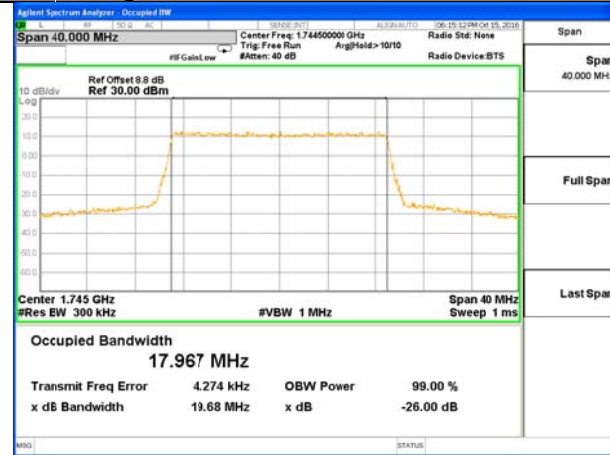

LTE band 4

LTE band 4 (99% and -26 Bandwidth)

Lowest Channel / 15MHz / QPSK

Lowest Channel / 15MHz / 16QAM

Middle Channel / 15MHz / QPSK

Middle Channel / 15MHz / 16QAM

Highest Channel / 15MHz / QPSK

Highest Channel / 15MHz / 16QAM

LTE band 4

LTE band 4 (99% and -26 Bandwidth)

Lowest Channel / 20MHz / QPSK

Lowest Channel / 20MHz / 16QAM

Middle Channel / 20MHz / QPSK

Middle Channel / 20MHz / 16QAM

Highest Channel / 20MHz / QPSK

Highest Channel / 20MHz / 16QAM

LTE band 7

LTE band 7 (99% and -26 Bandwidth)

Lowest Channel / 5MHz / QPSK

Lowest Channel / 5MHz / 16QAM

Middle Channel / 5MHz / QPSK

Middle Channel / 5MHz / 16QAM

Highest Channel / 5MHz / QPSK

Highest Channel / 5MHz / 16QAM