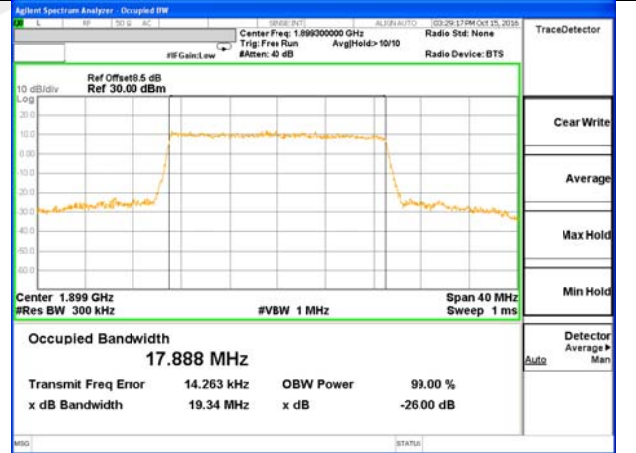

Middle Channel / 15MHz / QPSK

Middle Channel / 15MHz / 16QAM

Highest Channel / 15MHz / QPSK

Highest Channel / 15MHz / 16QAM

LTE band 2

LTE band 2 (99% and -26 Bandwidth)

Lowest Channel / 20MHz / QPSK

Lowest Channel / 20MHz / 16QAM

Middle Channel / 20MHz / QPSK

Middle Channel / 20MHz / 16QAM

Highest Channel / 20MHz / QPSK

Highest Channel / 20MHz / 16QAM

LTE band 4

LTE band 4 (99% and -26 Bandwidth)

LTE band 4

LTE band 4 (99% and -26 Bandwidth)

Lowest Channel / 3MHz / QPSK

Lowest Channel / 3MHz / 16QAM

Middle Channel / 3MHz / QPSK

Middle Channel / 3MHz / 16QAM

Highest Channel / 3MHz / QPSK

Highest Channel / 3MHz / 16QAM

LTE band 4

LTE band 4 (99% and -26 Bandwidth)