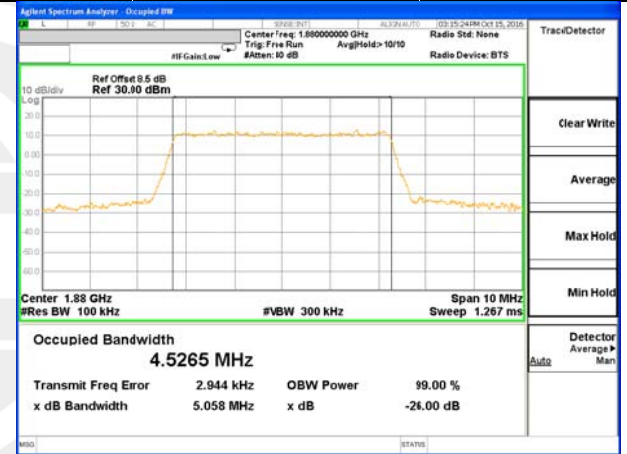

Highest Channel / 3MHz / QPSK

Highest Channel / 3MHz / 16QAM

LTE band 2

LTE band 2 (99% and -26 Bandwidth)

Lowest Channel / 5MHz / QPSK

Lowest Channel / 5MHz / 16QAM

Middle Channel / 5MHz / QPSK

Middle Channel / 5MHz / 16QAM

Highest Channel / 5MHz / QPSK

Highest Channel / 5MHz / 16QAM

LTE band 2

LTE band 2 (99% and -26 Bandwidth)

LTE band 2

LTE band 2 (99% and -26 Bandwidth)

Lowest Channel / 15MHz / QPSK

Lowest Channel / 15MHz / 16QAM

Middle Channel / 15MHz / QPSK

Middle Channel / 15MHz / 16QAM

Highest Channel / 15MHz / QPSK

Highest Channel / 15MHz / 16QAM

LTE band 2

LTE band 2 (99% and -26 Bandwidth)

Lowest Channel / 20MHz / QPSK

Lowest Channel / 20MHz / 16QAM