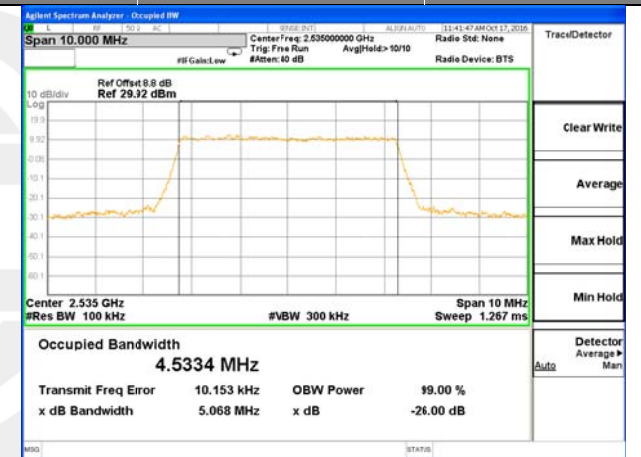

LTE band 4

LTE band 4 (99% and -26 Bandwidth)

Lowest Channel / 20MHz / QPSK

Lowest Channel / 20MHz / 16QAM

Middle Channel / 20MHz / QPSK

Middle Channel / 20MHz / 16QAM

Highest Channel / 20MHz / QPSK

Highest Channel / 20MHz / 16QAM

LTE band 7

LTE band 7 (99% and -26 Bandwidth)

Lowest Channel / 5MHz / QPSK

Lowest Channel / 5MHz / 16QAM

Middle Channel / 5MHz / QPSK

Middle Channel / 5MHz / 16QAM

Highest Channel / 5MHz / QPSK

Highest Channel / 5MHz / 16QAM

LTE band 7

LTE band 7 (99% and -26 Bandwidth)

LTE band 7

LTE band 7 (99% and -26 Bandwidth)

LTE band 7

LTE band 7 (99% and -26 Bandwidth)

LTE band 17

LTE band 17 (99% and -26 Bandwidth)