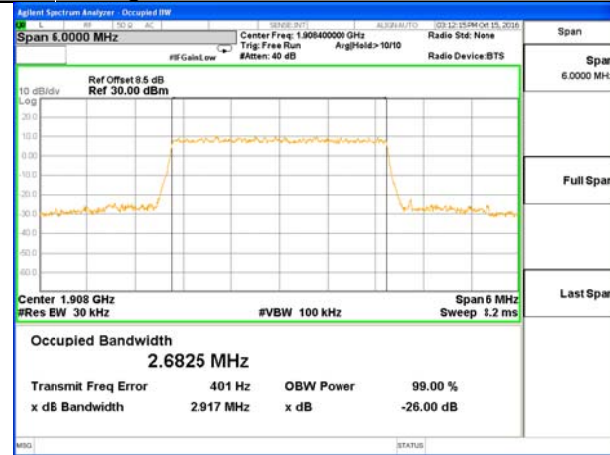

OCCUPIED BANDWIDTH LTE band 2

LTE band 2 (99% and -26 Bandwidth)

LTE band 2

LTE band 2 (99% and -26 Bandwidth)

Lowest Channel / 3MHz / QPSK

Lowest Channel / 3MHz / 16QAM

Middle Channel / 3MHz / QPSK

Middle Channel / 3MHz / 16QAM

Highest Channel / 3MHz / QPSK

Highest Channel / 3MHz / 16QAM

LTE band 2

LTE band 2 (99% and -26 Bandwidth)

Lowest Channel / 5MHz / QPSK

Lowest Channel / 5MHz / 16QAM

Middle Channel / 5MHz / QPSK

Middle Channel / 5MHz / 16QAM

Highest Channel / 5MHz / QPSK

Highest Channel / 5MHz / 16QAM

LTE band 2

LTE band 2 (99% and -26 Bandwidth)

LTE band 2

LTE band 2 (99% and -26 Bandwidth)

Lowest Channel / 15MHz / QPSK

Lowest Channel / 15MHz / 16QAM