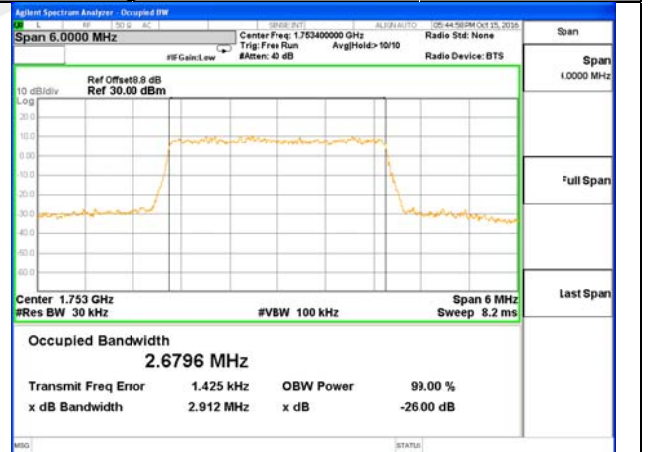

Middle Channel / 20MHz / QPSK

Middle Channel / 20MHz / 16QAM

Highest Channel / 20MHz / QPSK

Highest Channel / 20MHz / 16QAM

LTE band 4

LTE band 4 (99% and -26 Bandwidth)

LTE band 4

LTE band 4 (99% and -26 Bandwidth)

Lowest Channel / 3MHz / QPSK

Lowest Channel / 3MHz / 16QAM

Middle Channel / 3MHz / QPSK

Middle Channel / 3MHz / 16QAM

Highest Channel / 3MHz / QPSK

Highest Channel / 3MHz / 16QAM

LTE band 4

LTE band 4 (99% and -26 Bandwidth)

Lowest Channel / 5MHz / QPSK

Lowest Channel / 5MHz / 16QAM

Middle Channel / 5MHz / QPSK

Middle Channel / 5MHz / 16QAM

Highest Channel / 5MHz / QPSK

Highest Channel / 5MHz / 16QAM

LTE band 4

LTE band 4 (99% and -26 Bandwidth)