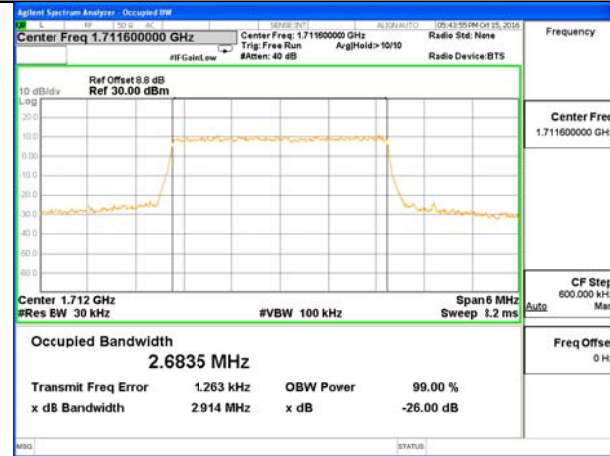

Middle Channel / 15MHz / QPSK

Middle Channel / 15MHz / 16QAM

Highest Channel / 15MHz / QPSK

Highest Channel / 15MHz / 16QAM

LTE band 2

LTE band 2 (99% and -26 Bandwidth)

Lowest Channel / 20MHz / QPSK

Lowest Channel / 20MHz / 16QAM

Middle Channel / 20MHz / QPSK

Middle Channel / 20MHz / 16QAM

Highest Channel / 20MHz / QPSK

Highest Channel / 20MHz / 16QAM

LTE band 4

LTE band 4 (99% and -26 Bandwidth)

LTE band 4

LTE band 4 (99% and -26 Bandwidth)

Lowest Channel / 3MHz / QPSK

Lowest Channel / 3MHz / 16QAM

Middle Channel / 3MHz / QPSK

Middle Channel / 3MHz / 16QAM

Highest Channel / 3MHz / QPSK

Highest Channel / 3MHz / 16QAM

LTE band 4

LTE band 4 (99% and -26 Bandwidth)