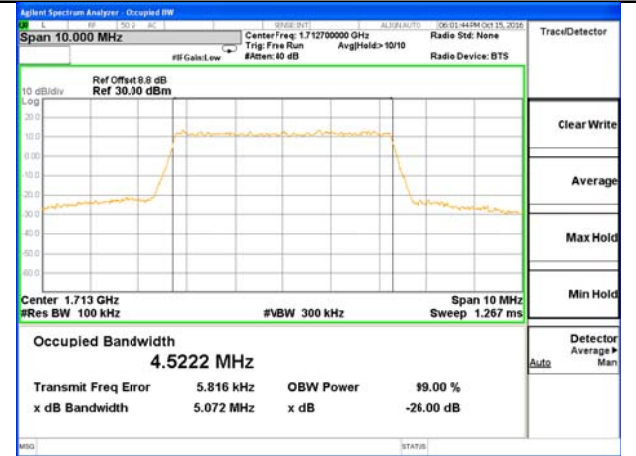

Middle Channel / 20MHz / QPSK

Middle Channel / 20MHz / 16QAM

Highest Channel / 20MHz / QPSK

Highest Channel / 20MHz / 16QAM

LTE band 4

LTE band 4 (99% and -26 Bandwidth)

LTE band 4

LTE band 4 (99% and -26 Bandwidth)

Lowest Channel / 3MHz / QPSK

Lowest Channel / 3MHz / 16QAM

Middle Channel / 3MHz / QPSK

Middle Channel / 3MHz / 16QAM

Highest Channel / 3MHz / QPSK

Highest Channel / 3MHz / 16QAM

LTE band 4

LTE band 4 (99% and -26 Bandwidth)

Lowest Channel / 5MHz / QPSK

Lowest Channel / 5MHz / 16QAM

Middle Channel / 5MHz / QPSK

Middle Channel / 5MHz / 16QAM

Highest Channel / 5MHz / QPSK

Highest Channel / 5MHz / 16QAM

LTE band 4

LTE band 4 (99% and -26 Bandwidth)