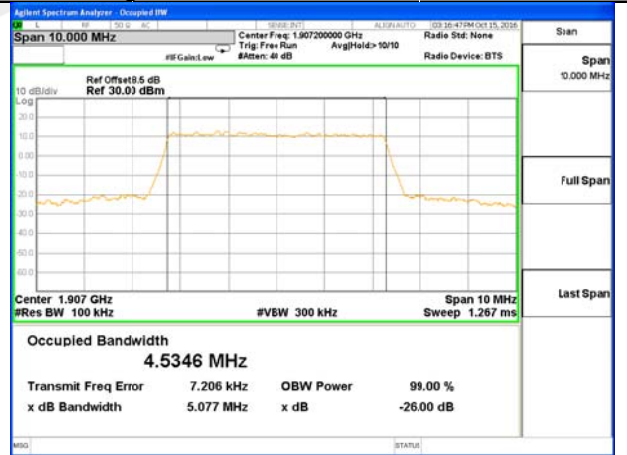

Highest Channel / 3MHz / QPSK

Highest Channel / 3MHz / 16QAM

LTE band 2

LTE band 2 (99% and -26 Bandwidth)

Lowest Channel / 5MHz / QPSK

Lowest Channel / 5MHz / 16QAM

Middle Channel / 5MHz / QPSK

Middle Channel / 5MHz / 16QAM

Highest Channel / 5MHz / QPSK

Highest Channel / 5MHz / 16QAM

LTE band 2

LTE band 2 (99% and -26 Bandwidth)

LTE band 2

LTE band 2 (99% and -26 Bandwidth)

Lowest Channel / 15MHz / QPSK

Lowest Channel / 15MHz / 16QAM

Middle Channel / 15MHz / QPSK

Middle Channel / 15MHz / 16QAM

Highest Channel / 15MHz / QPSK

Highest Channel / 15MHz / 16QAM

LTE band 2

LTE band 2 (99% and -26 Bandwidth)

Lowest Channel / 20MHz / QPSK

Lowest Channel / 20MHz / 16QAM