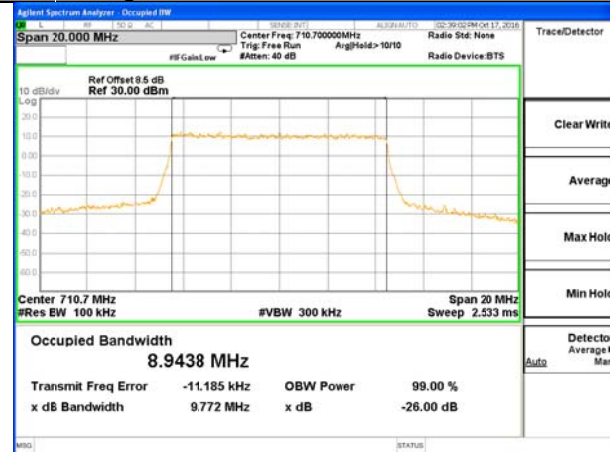

Lowest Channel / 5MHz / QPSK

Lowest Channel / 5MHz / 16QAM

Middle Channel / 5MHz / QPSK

Middle Channel / 5MHz / 16QAM

Highest Channel / 5MHz / QPSK

Highest Channel / 5MHz / 16QAM

LTE band 17

LTE band 17 (99% and -26 Bandwidth)

Lowest Channel / 10MHz / QPSK

Lowest Channel / 10MHz / 16QAM

Middle Channel / 10MHz / QPSK

Middle Channel / 10MHz / 16QAM

Highest Channel / 10MHz / QPSK

Highest Channel / 10MHz / 16QAM