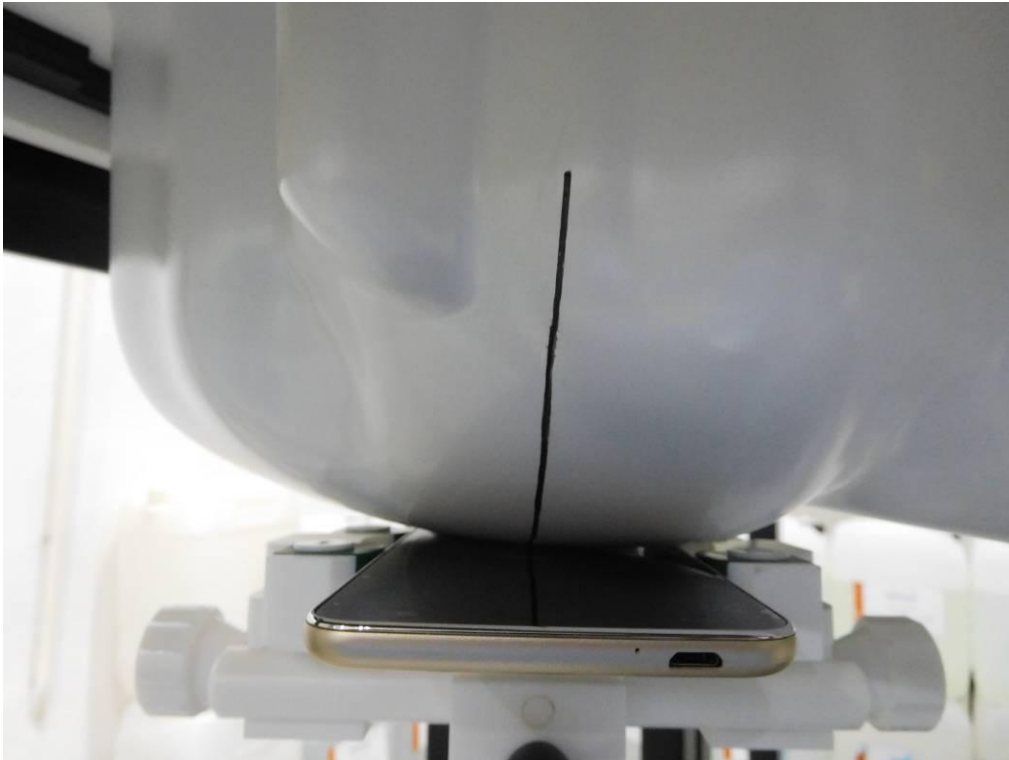

## ELITE 5.5 OCTA\_SAR Setup photo

Right Touch

Right Tilt

Left Touch

Left Tilt

Body Front side(separation distance is 10mm)

Body Back side(separation distance is 10mm)

Body left side(separation distance is 10mm)

Body right side(separation distance is 10mm)

Body Bottom side(separation distance is 10mm)