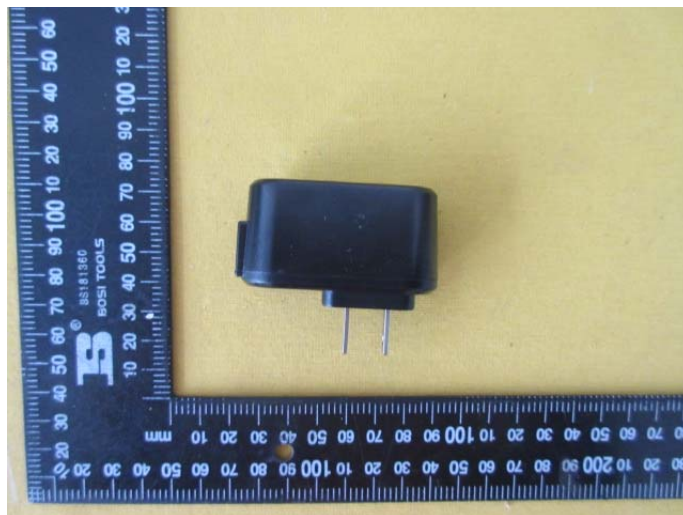

6. External and Internal Photos of the EUT

External photos of the EUT

SKY
DEVICES

Travel Charger

Model : Elite 5.0P
Input AC : 100-240V 50-60Hz 0.2A
Output DC : 5.0V== 1.0A

Designed in the USA.
Manufactured in PRC to Sky Devices Specifications