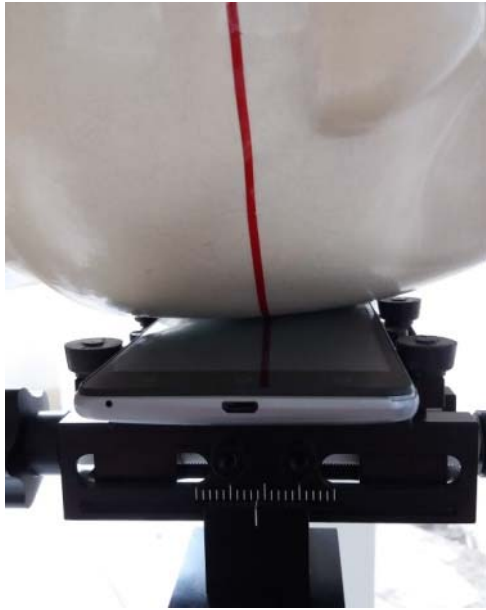

16. TestSetup Photos

Liquid depth in the head phantom (835MHz)

Liquid depth in the body phantom (835MHz)

Liquid depth in the head phantom (1900MHz)

Liquid depth in the body phantom (1900MHz)

Liquid depth in the head phantom (2450MHz)

Liquid depth in the body phantom (2450MHz)

Left Head Touch

Right Head Touch

Left Head Tilt (15°)

Right Head Tilt (15°)

Body-worn Front Side (10mm)

Body-worn Rear Side (10mm)

Hotspot mode - Front Side (10mm)

Hotspot mode - Rear Side (10mm)

Hotspot mode - Left Side (10mm)

Hotspot mode - Right Side (10mm)

Hotspot mode - Top Side (10mm)

Hotspot mode - Bottom Side (10mm)