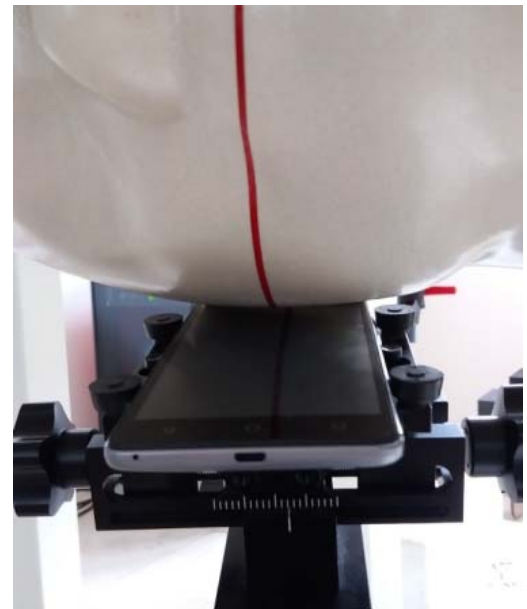

16. TestSetup Photos

Liquid depth in the head phantom (835MHz)

Liquid depth in the body phantom (835MHz)

Liquid depth in the head phantom (1900MHz)

Liquid depth in the body phantom (1900MHz)

Liquid depth in the head phantom (2450MHz)

Liquid depth in the body phantom (2450MHz)

Left Head Touch

Right Head Touch

Left Head Tilt (15°)

Right Head Tilt (15°)

Body-worn Front Side (10mm)

Body-worn Rear Side (10mm)

Hotspot mode - Front Side (10mm)

Hotspot mode - Rear Side (10mm)

Hotspot mode - Left Side (10mm)

Hotspot mode - Right Side (10mm)

Hotspot mode - Top Side (10mm)

Hotspot mode - Bottom Side (10mm)