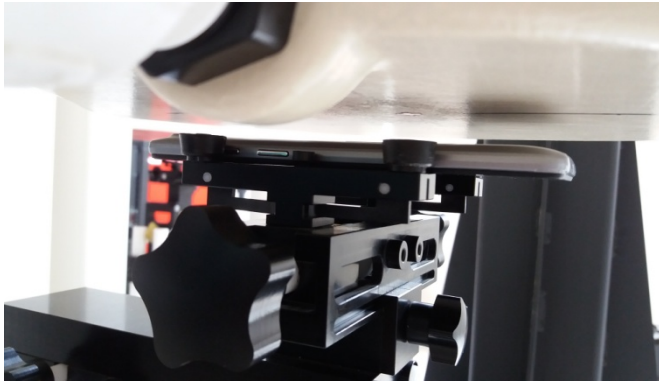

Liquid depth in the body phantom (2450MHz)

Left Head Touch

Right Head Touch

Left Head Tilt (15°)

Right Head Tilt (15°)

Body-worn Front Side (10mm)

Body-worn Rear Side (10mm)

Hotspot mode - Front Side (10mm)

Hotspot mode - Rear Side (10mm)

Hotspot mode - Left Side (10mm)

Hotspot mode - Right Side (10mm)

Hotspot mode - Top Side (10mm)

Hotspot mode - Bottom Side (10mm)