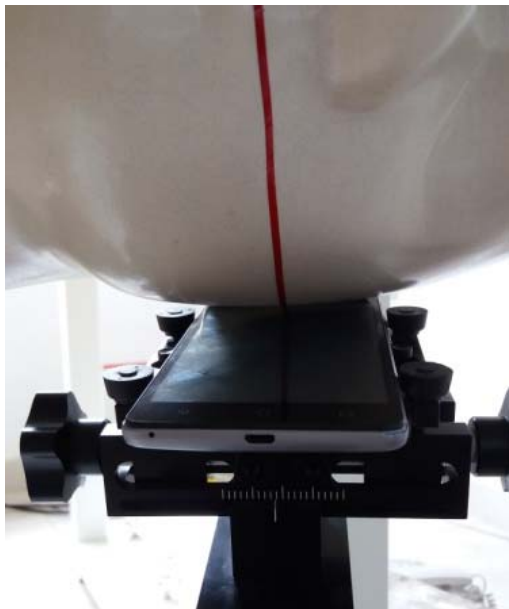

16. TestSetup Photos

Liquid depth in the head phantom (835MHz)

Liquid depth in the body phantom (835MHz)

Liquid depth in the head phantom (1900MHz)

Liquid depth in the body phantom (1900MHz)

Liquid depth in the head phantom (2450MHz)

Liquid depth in the body phantom (2450MHz)

Left Head Touch

Right Head Touch

Left Head Tilt (15°)

Right Head Tilt (15°)

Body-worn Front Side (10mm)

Body-worn Rear Side (10mm)

Hotspot mode - Front Side (10mm)

Hotspot mode - Rear Side (10mm)

Hotspot mode - Left Side (10mm)

Hotspot mode - Right Side (10mm)

Hotspot mode - Top Side (10mm)

Hotspot mode - Bottom Side (10mm)