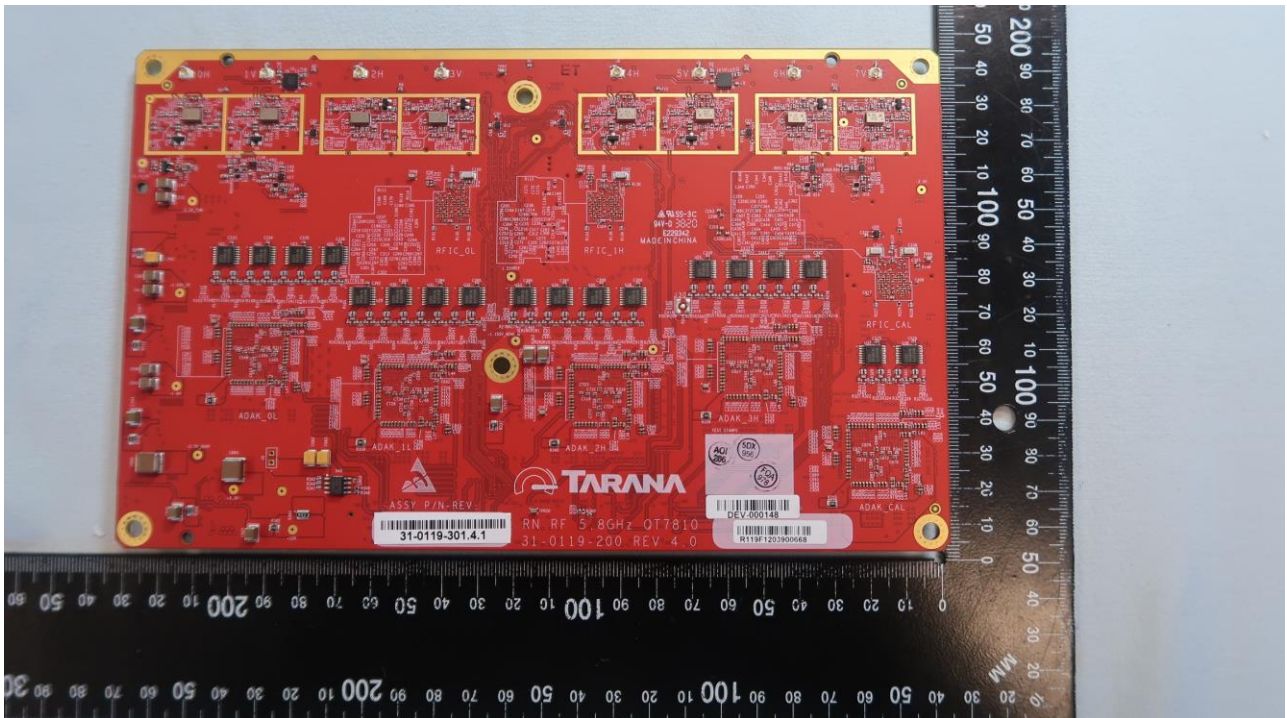

3. Internal Photograph of EUT

Brand Name: Tarana Wireless / Model Name: G1RN5ASI002 / Marketing Name: G1-RN5ASI002

WLAN Antenna

————THE END————