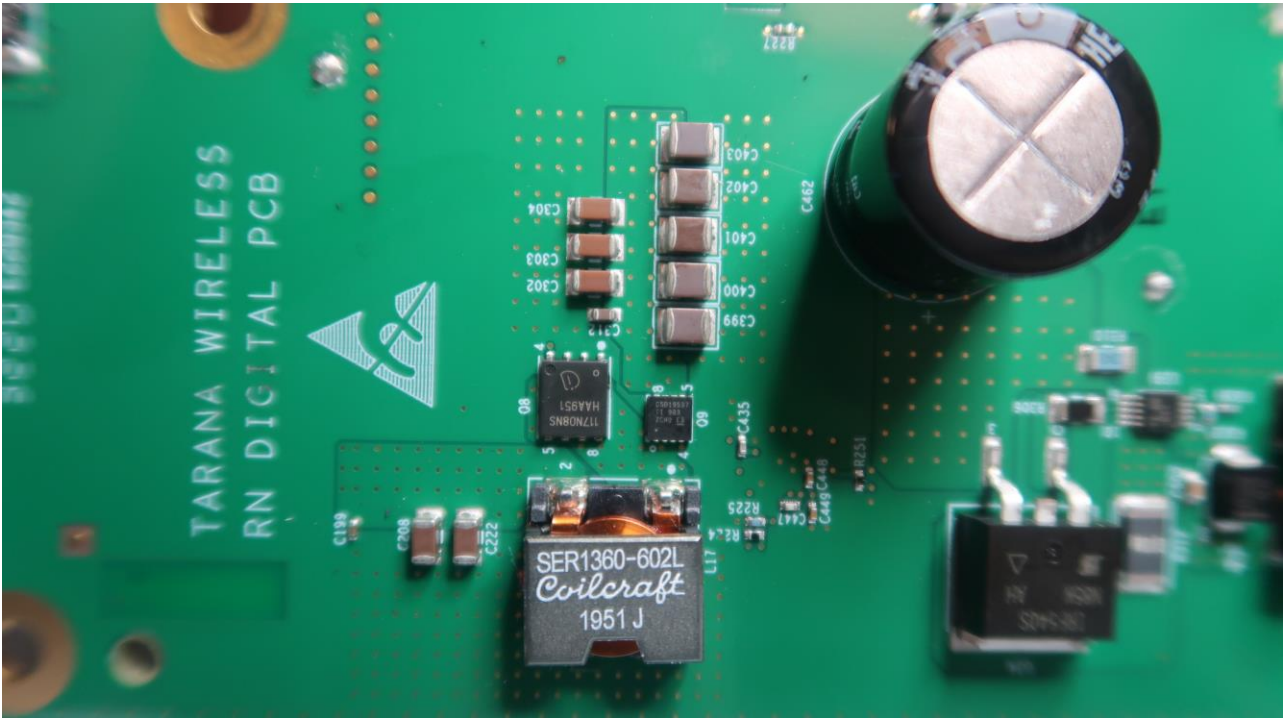

3. Internal Photograph of EUT

Brand Name: Tarana Wireless / Model Name: G1RN5ASI002 / Marketing Name: G1-RN5ASI002

WLAN Antenna

————THE END————