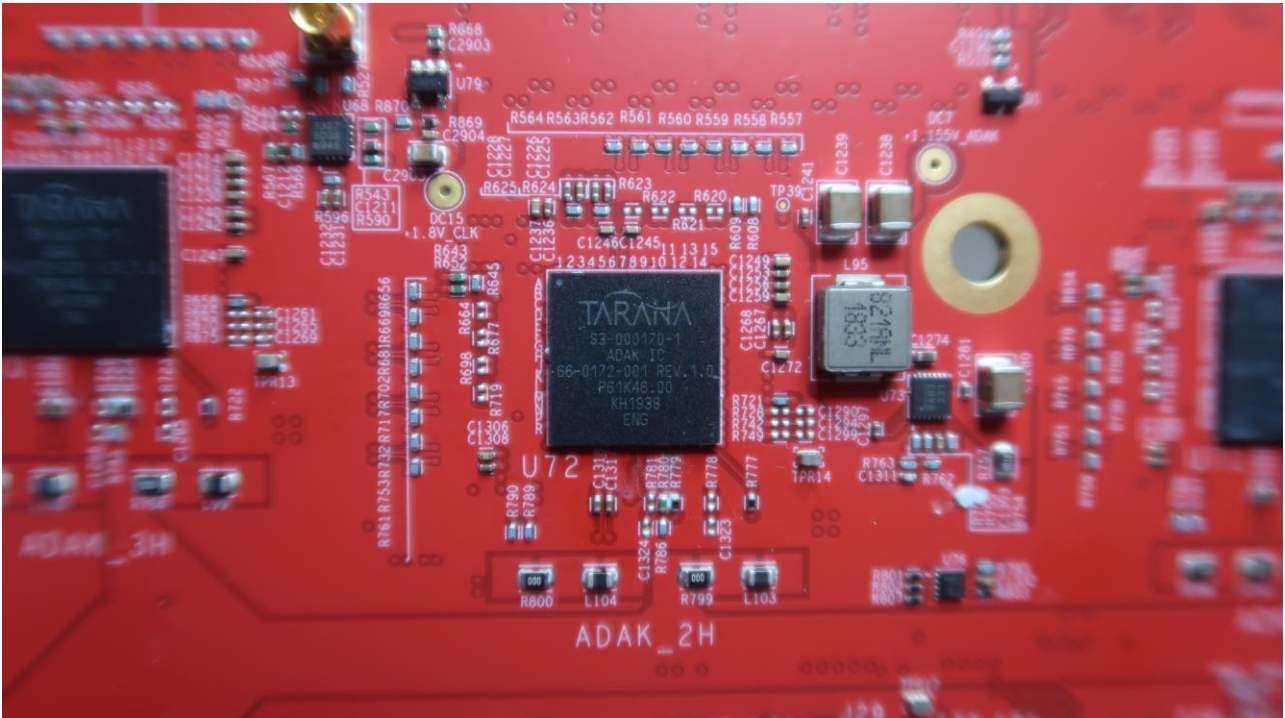

3. Internal Photograph of EUT

Brand Name: Tarana Wireless / Model Name: G1RN5ASI002 / Marketing Name: G1-RN5ASI002

WLAN Antenna

————THE END————