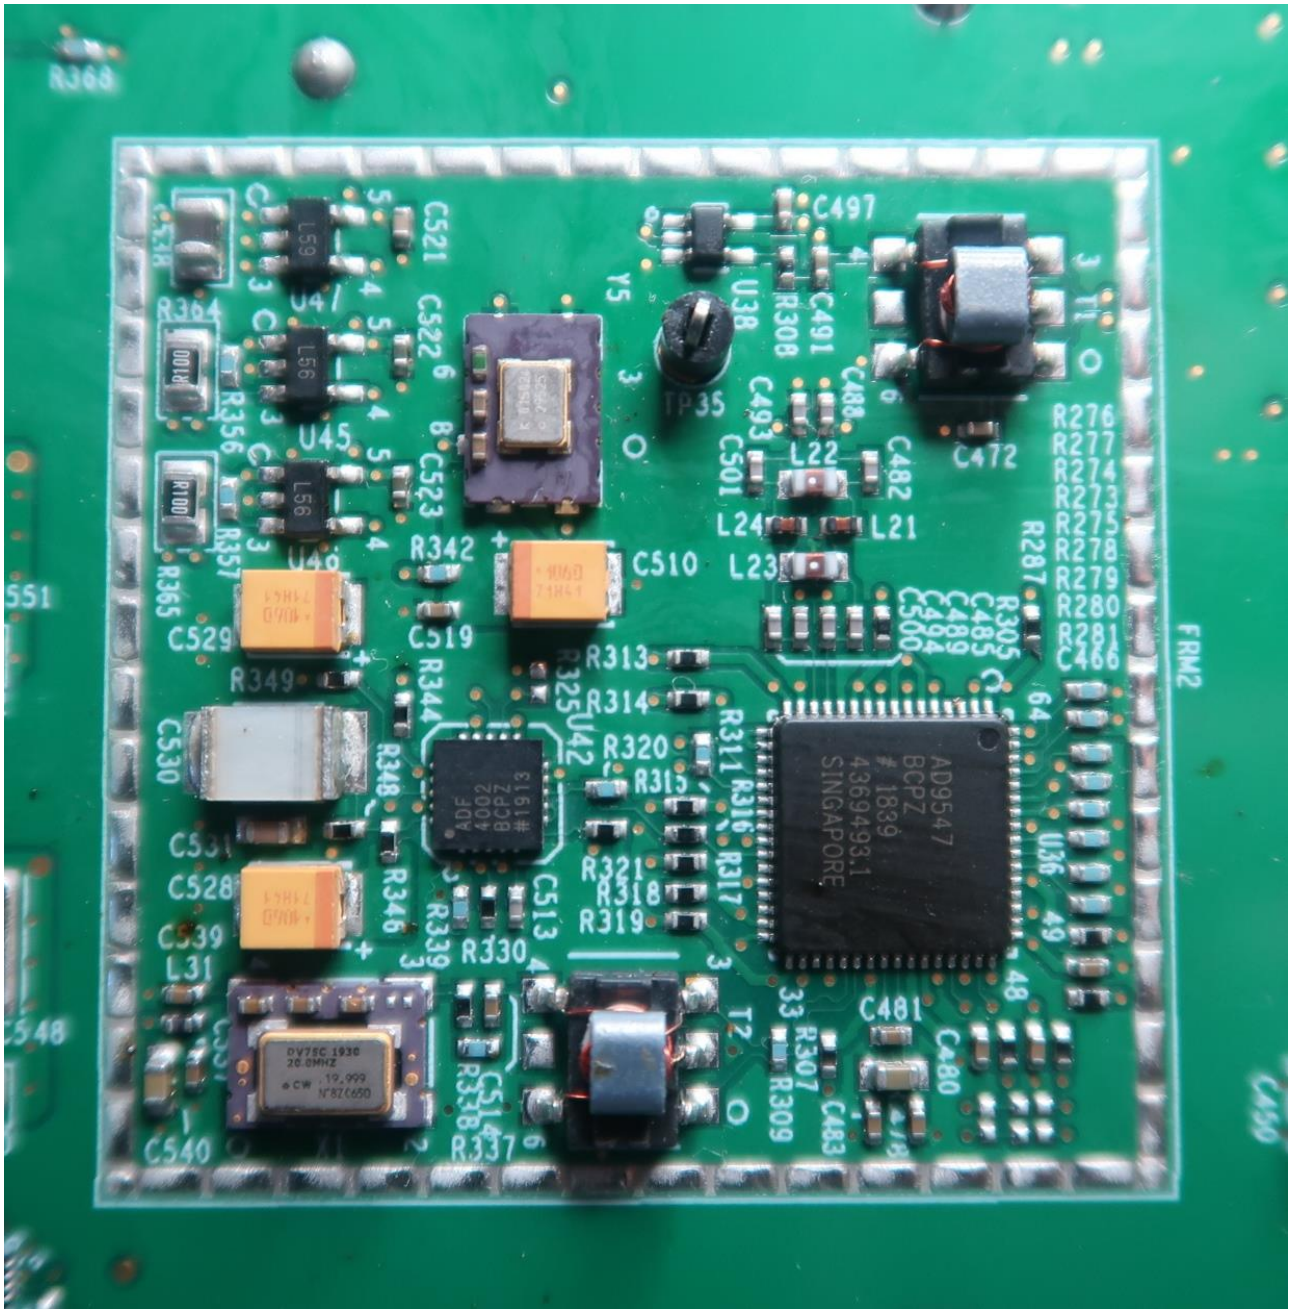

3. Internal Photograph of EUT

Brand Name: Tarana Wireless / Model Name: G1RN5ASI002 / Marketing Name: G1-RN5ASI002

WLAN Antenna

————THE END————