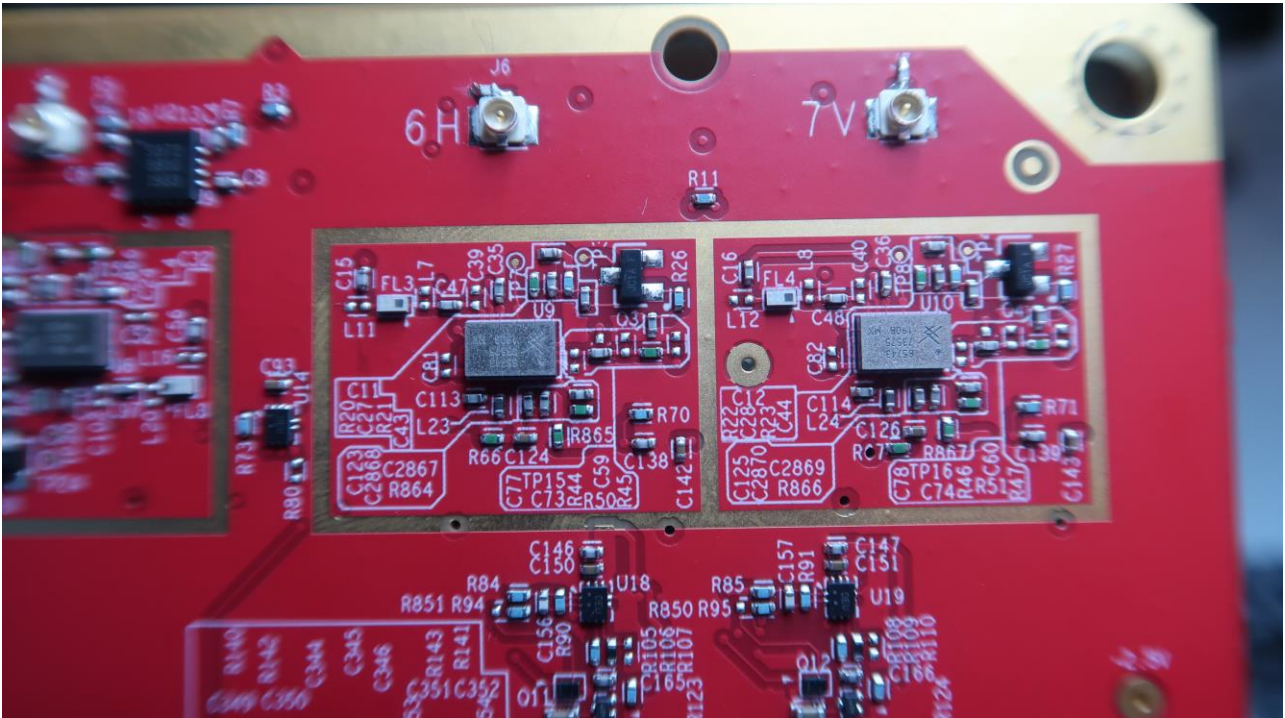

3. Internal Photograph of EUT

Brand Name: Tarana Wireless / Model Name: G1RN5ASI002 / Marketing Name: G1-RN5ASI002

WLAN Antenna

————THE END————