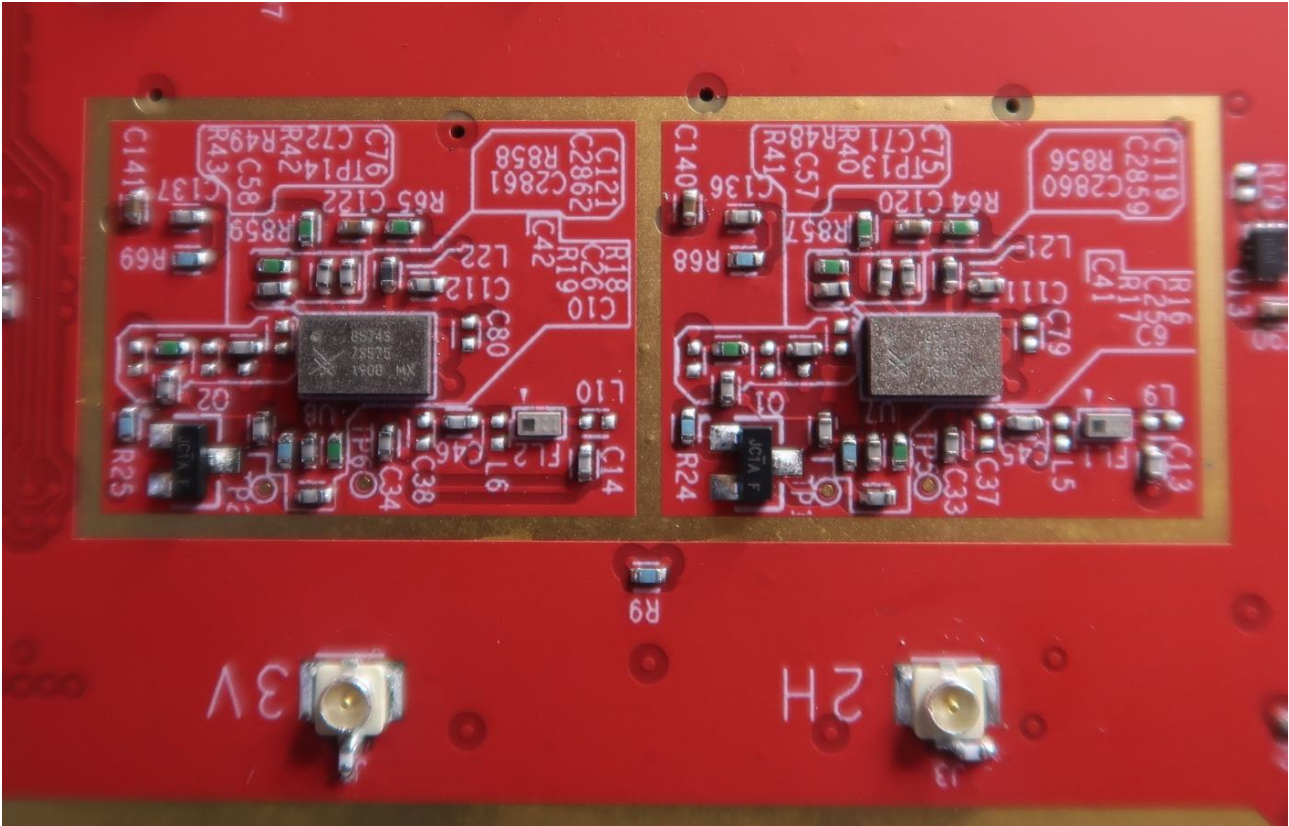

3. Internal Photograph of EUT

Brand Name: Tarana Wireless / Model Name: G1RN5ASI002 / Marketing Name: G1-RN5ASI002

WLAN Antenna

————THE END————