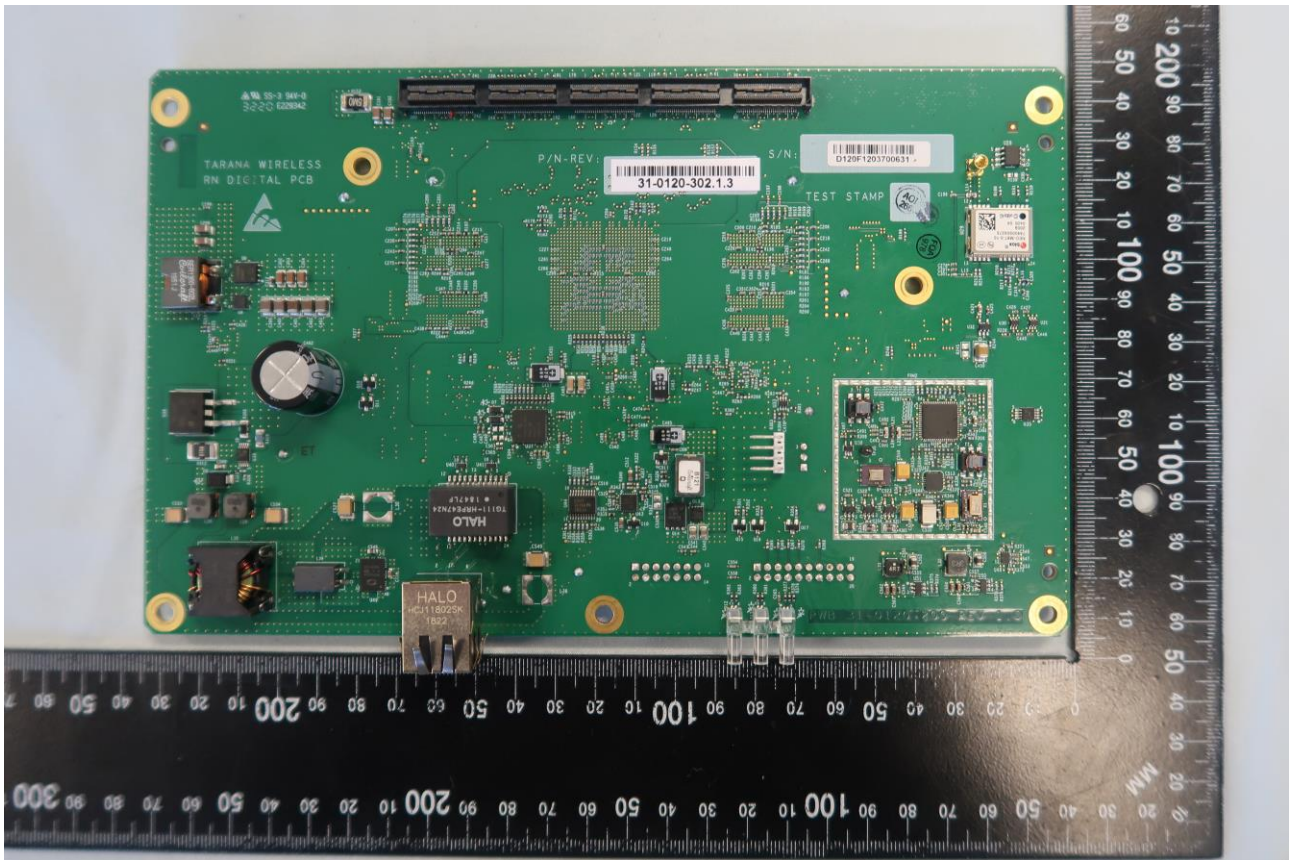

3. Internal Photograph of EUT

Brand Name: Tarana Wireless / Model Name: G1RN5ASI002 / Marketing Name: G1-RN5ASI002

WLAN Antenna

————THE END————