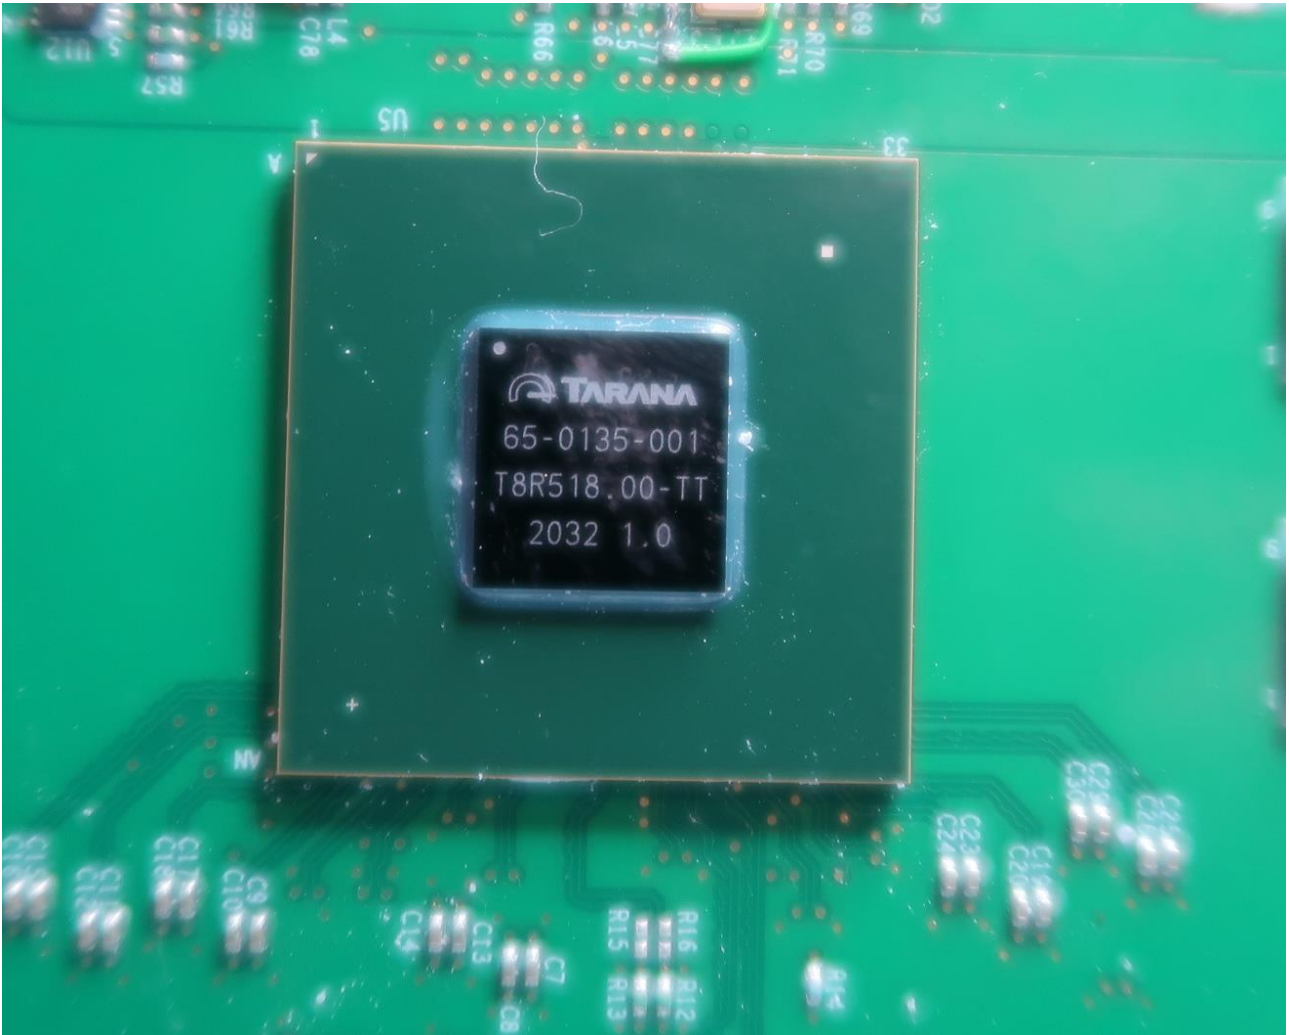

3. Internal Photograph of EUT

Brand Name: Tarana Wireless / Model Name: G1RN5ASI002 / Marketing Name: G1-RN5ASI002

WLAN Antenna

————THE END————