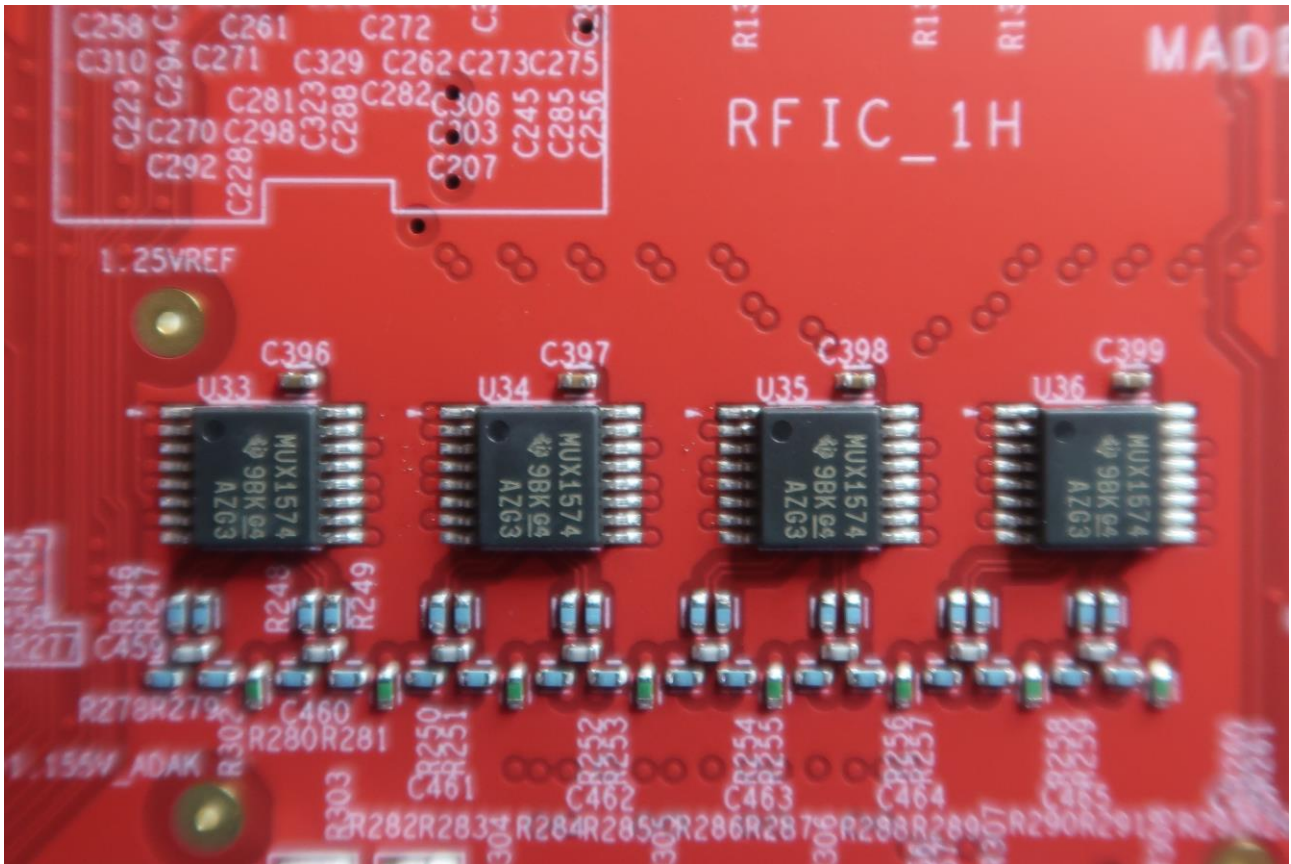

3. Internal Photograph of EUT

Brand Name: Tarana Wireless / Model Name: G1RN5ASI002 / Marketing Name: G1-RN5ASI002

WLAN Antenna

————THE END————