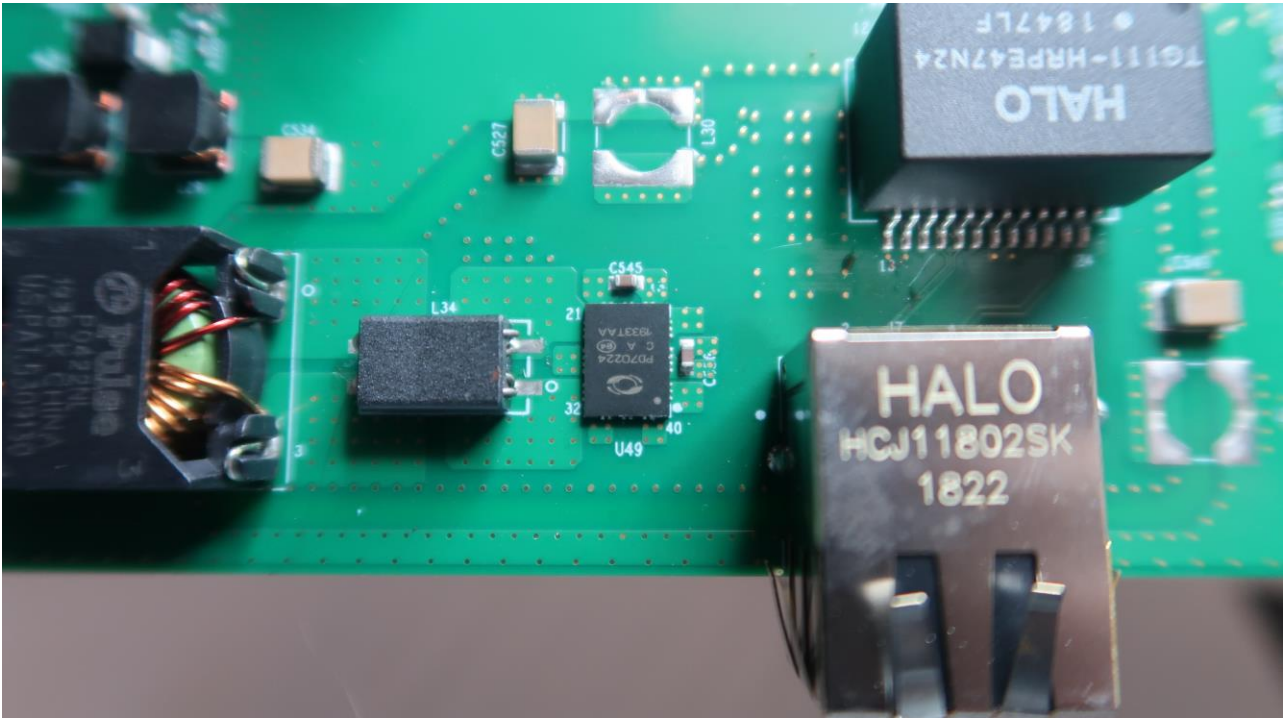

3. Internal Photograph of EUT

Brand Name: Tarana Wireless / Model Name: G1RN5ASI002 / Marketing Name: G1-RN5ASI002

WLAN Antenna

————THE END————