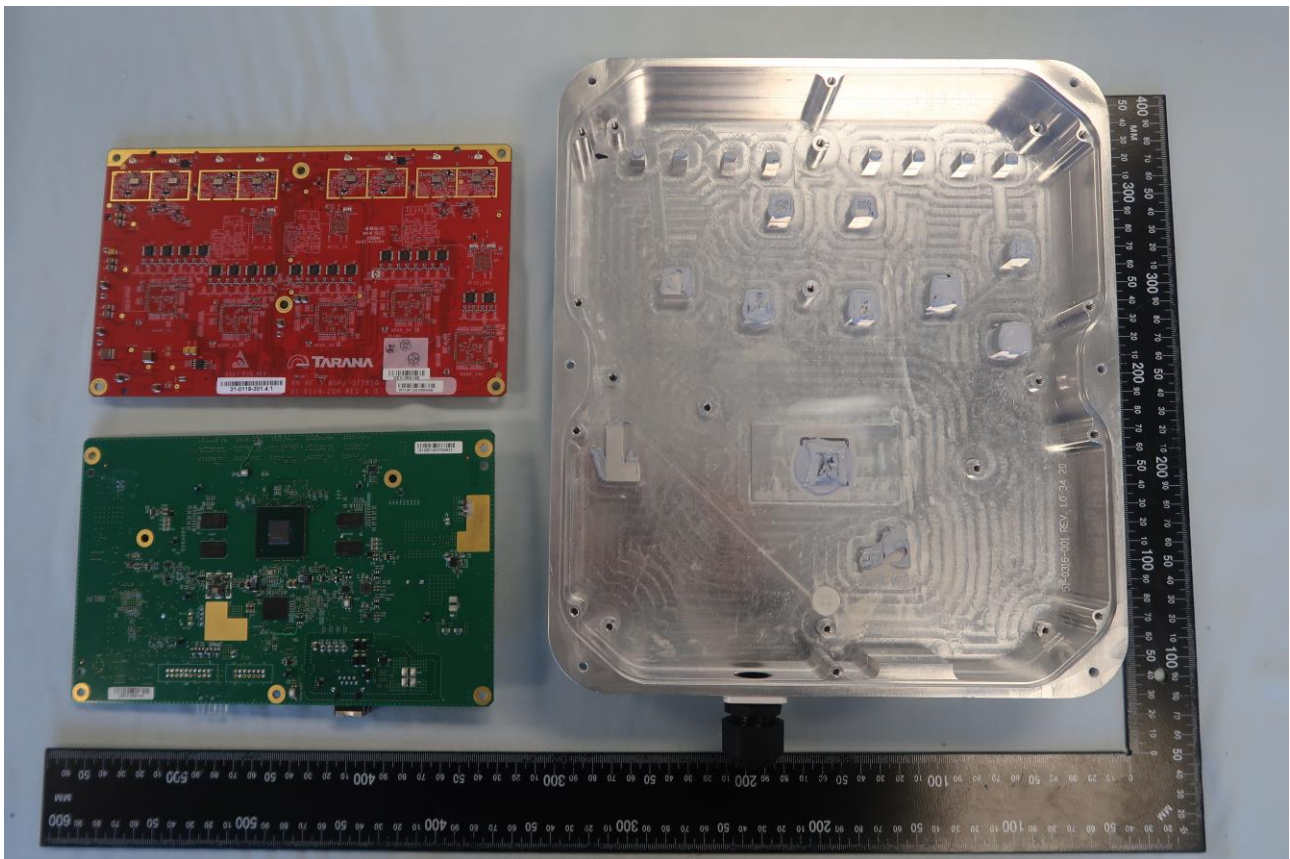

3. Internal Photograph of EUT

Brand Name: Tarana Wireless / Model Name: G1RN5ASI002 / Marketing Name: G1-RN5ASI002

WLAN Antenna

————THE END————