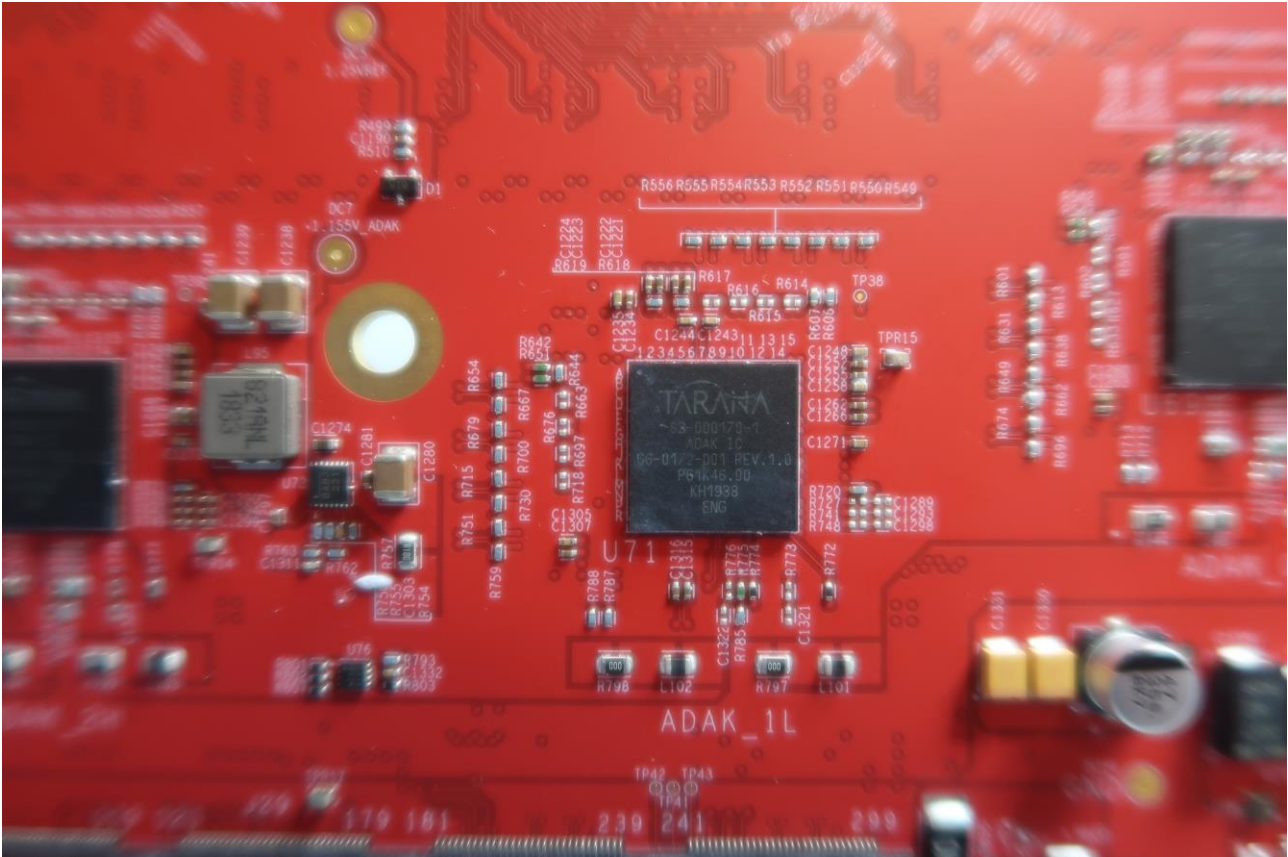

3. Internal Photograph of EUT

Brand Name: Tarana Wireless / Model Name: G1RN5ASI002 / Marketing Name: G1-RN5ASI002

WLAN Antenna

————THE END————