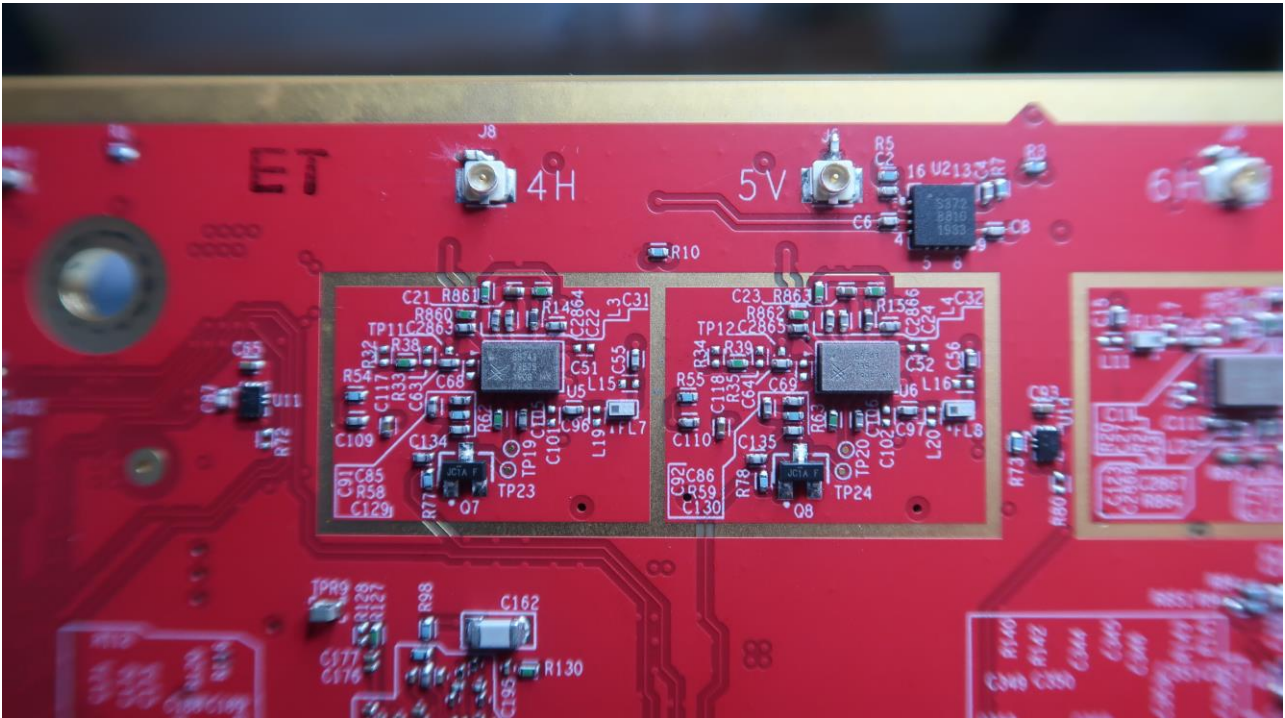

3. Internal Photograph of EUT

Brand Name: Tarana Wireless / Model Name: G1RN5ASI002 / Marketing Name: G1-RN5ASI002

WLAN Antenna

————THE END————