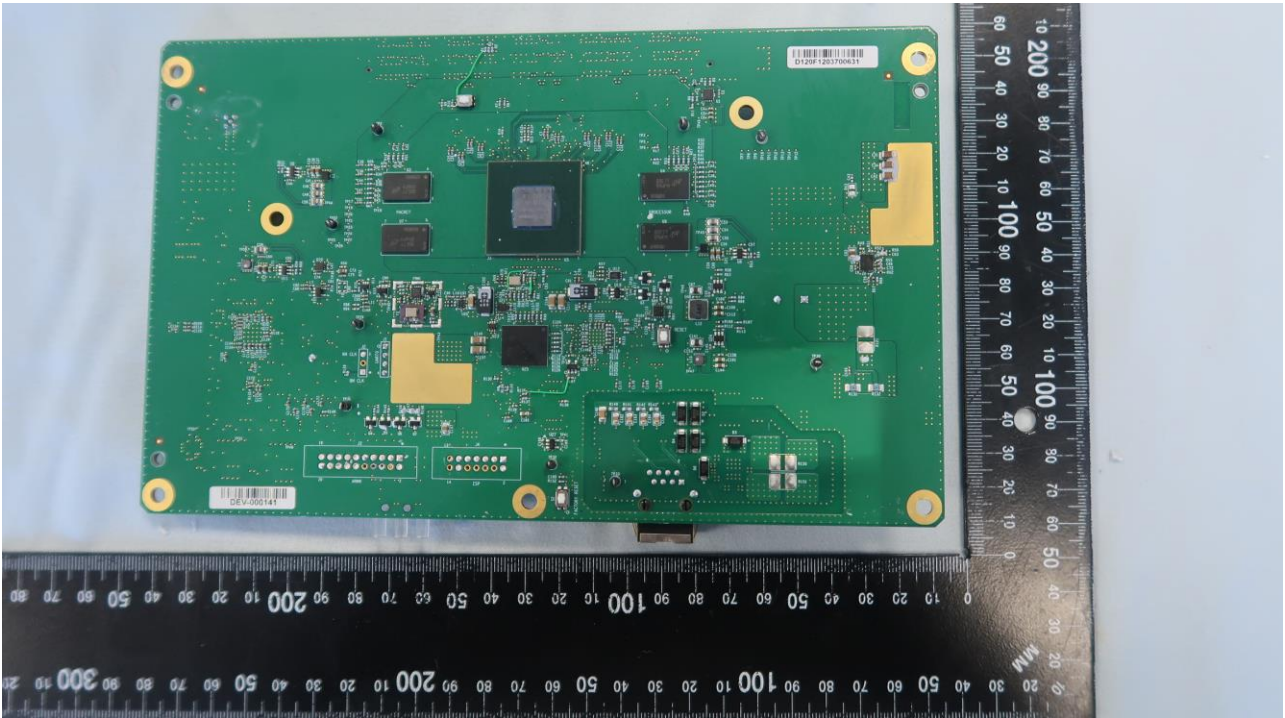

3. Internal Photograph of EUT

Brand Name: Tarana Wireless / Model Name: G1RN5ASI002 / Marketing Name: G1-RN5ASI002

WLAN Antenna

————THE END————