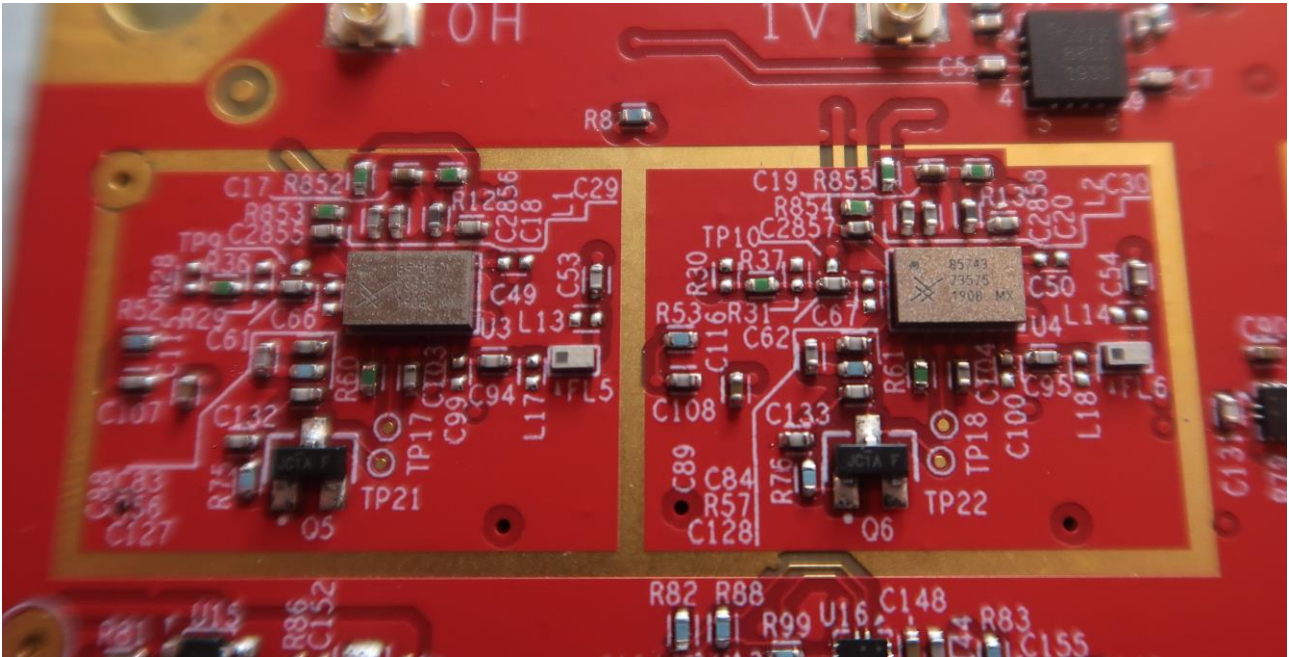

3. Internal Photograph of EUT

Brand Name: Tarana Wireless / Model Name: G1RN5ASI002 / Marketing Name: G1-RN5ASI002

WLAN Antenna

————THE END————