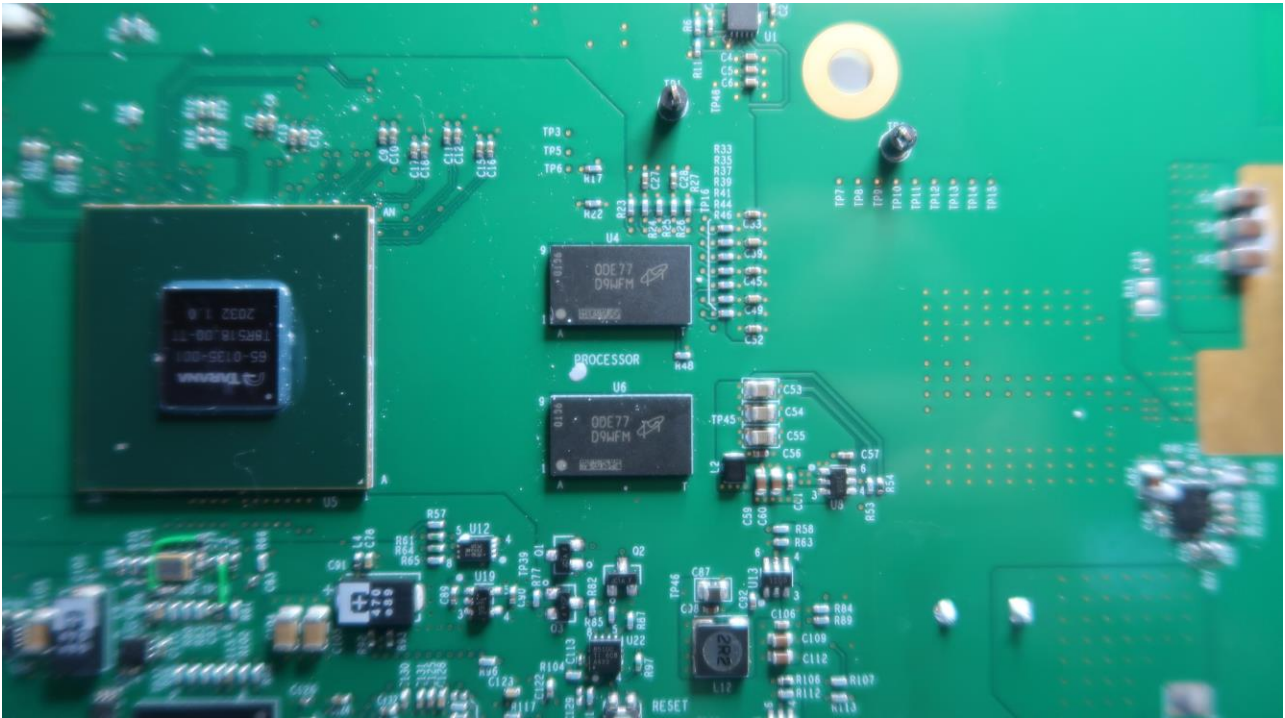

3. Internal Photograph of EUT

Brand Name: Tarana Wireless / Model Name: G1RN5ASI002 / Marketing Name: G1-RN5ASI002

WLAN Antenna

————THE END————