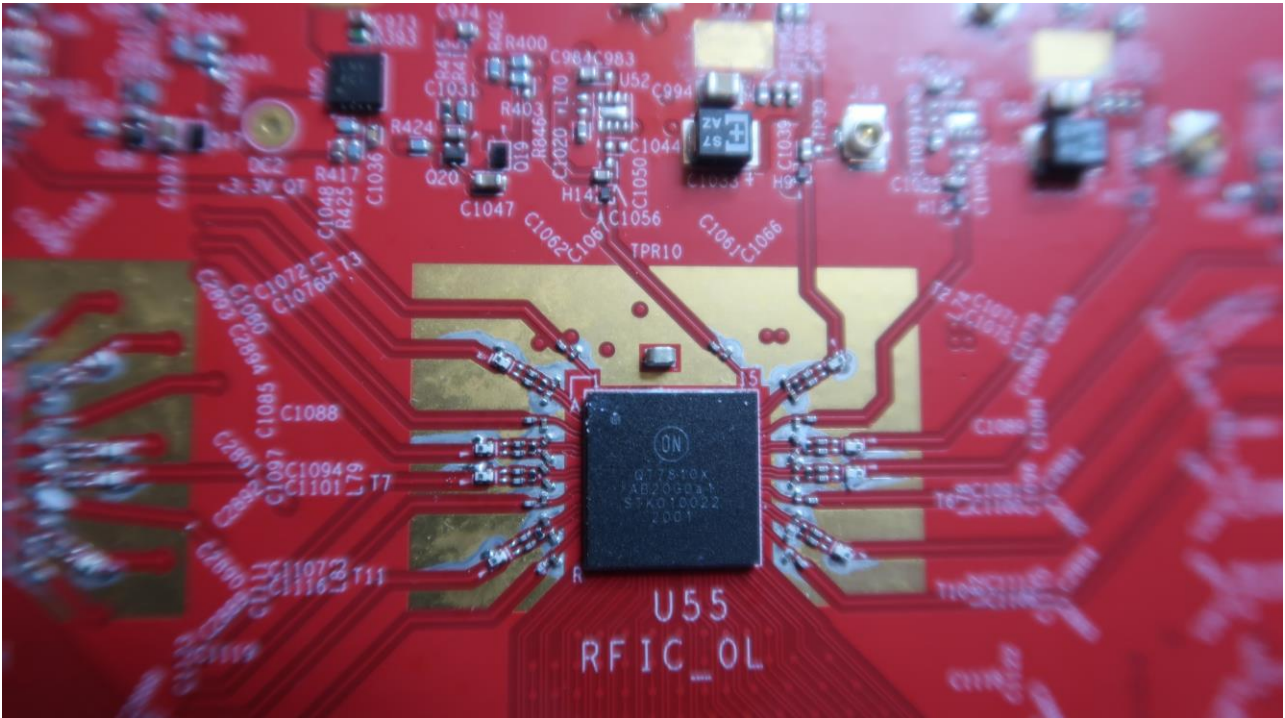

3. Internal Photograph of EUT

Brand Name: Tarana Wireless / Model Name: G1RN5ASI002 / Marketing Name: G1-RN5ASI002

WLAN Antenna

————THE END————