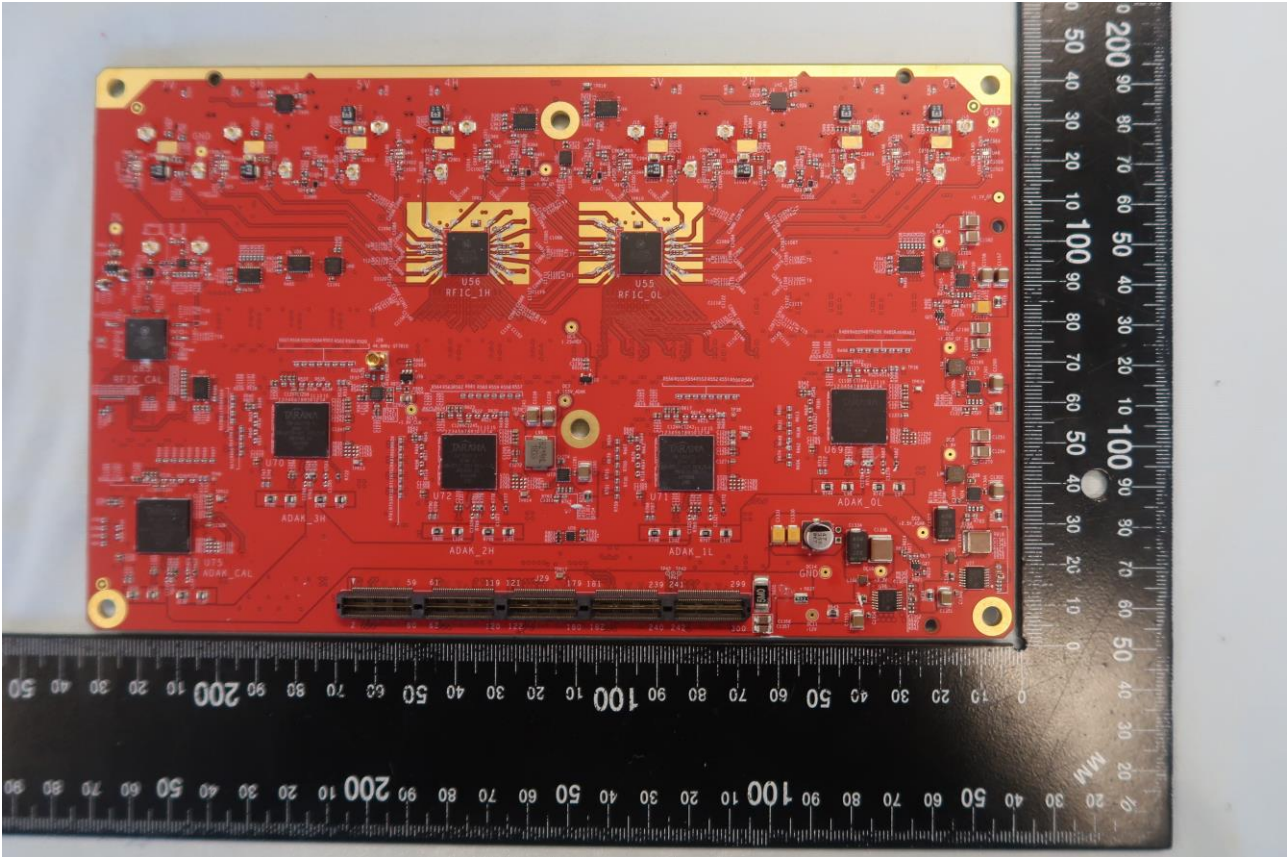

3. Internal Photograph of EUT

Brand Name: Tarana Wireless / Model Name: G1RN5ASI002 / Marketing Name: G1-RN5ASI002

WLAN Antenna

————THE END————