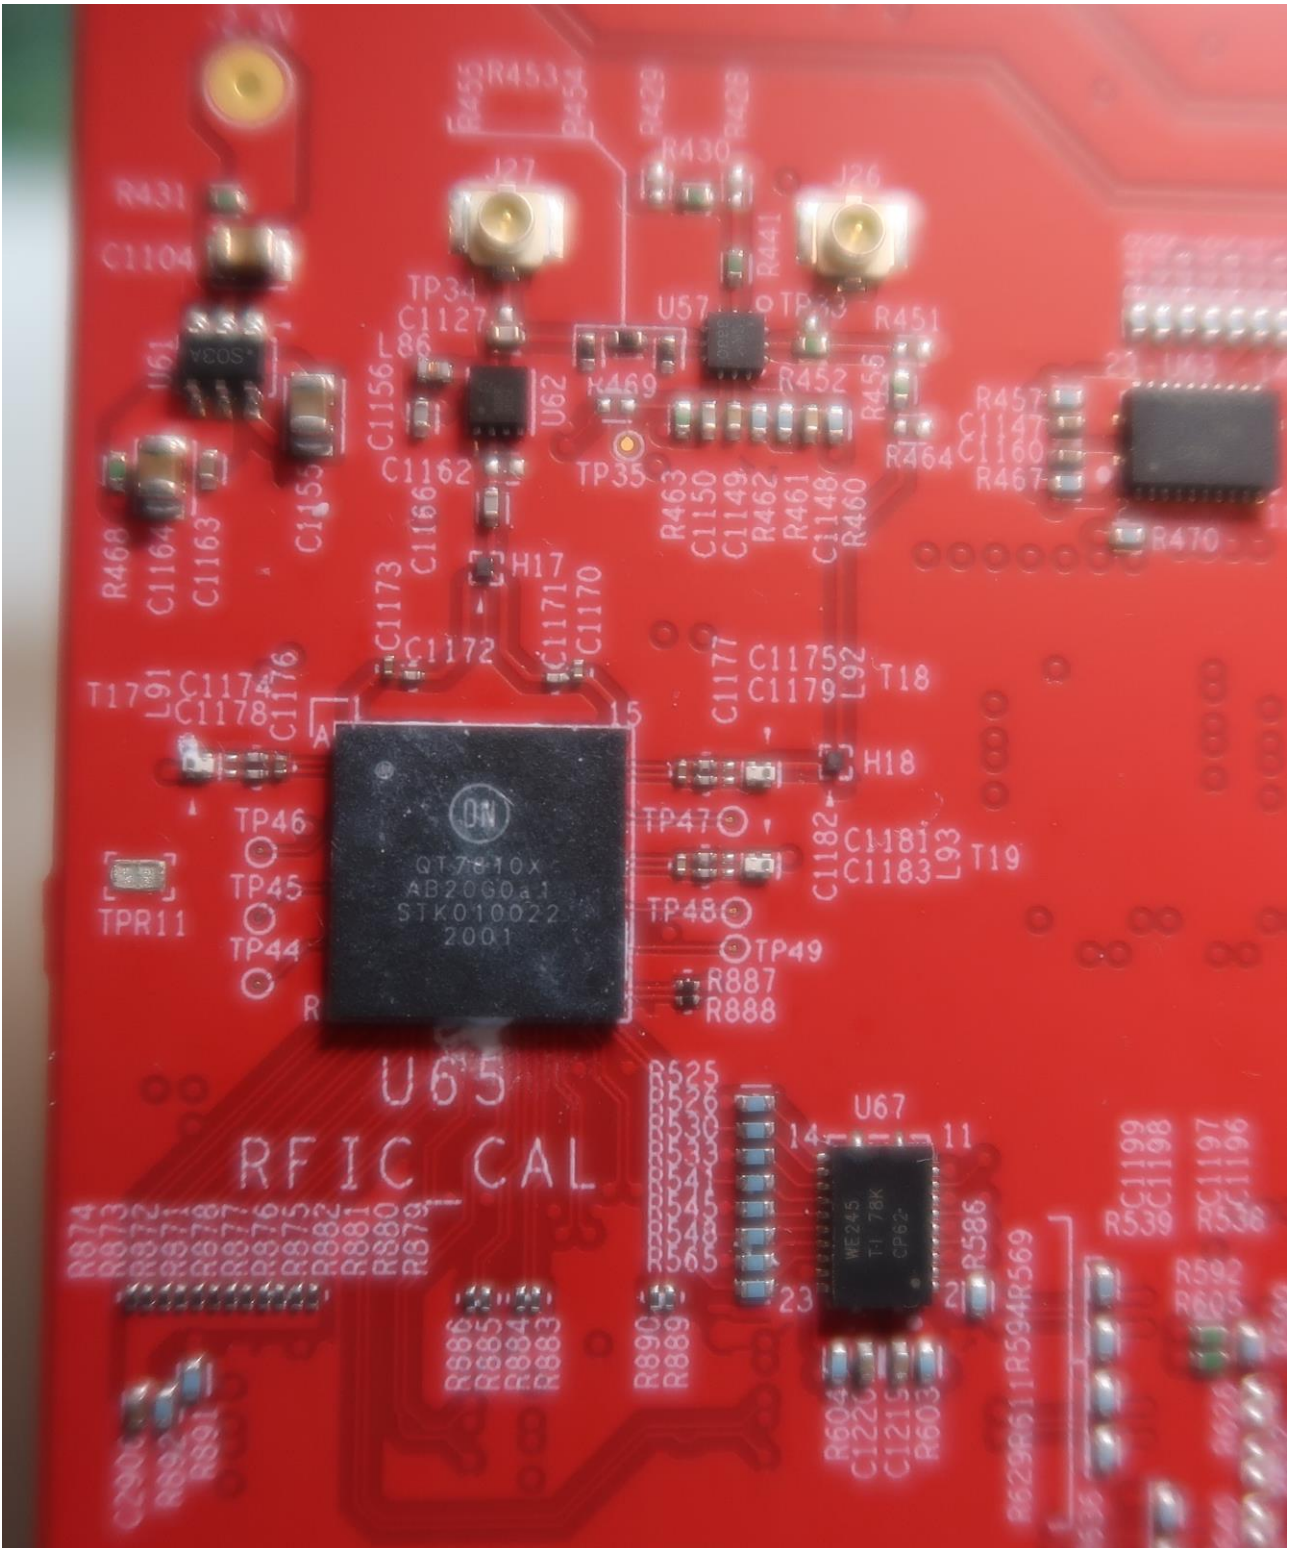

3. Internal Photograph of EUT

Brand Name: Tarana Wireless / Model Name: G1RN5ASI002 / Marketing Name: G1-RN5ASI002

WLAN Antenna

————THE END————