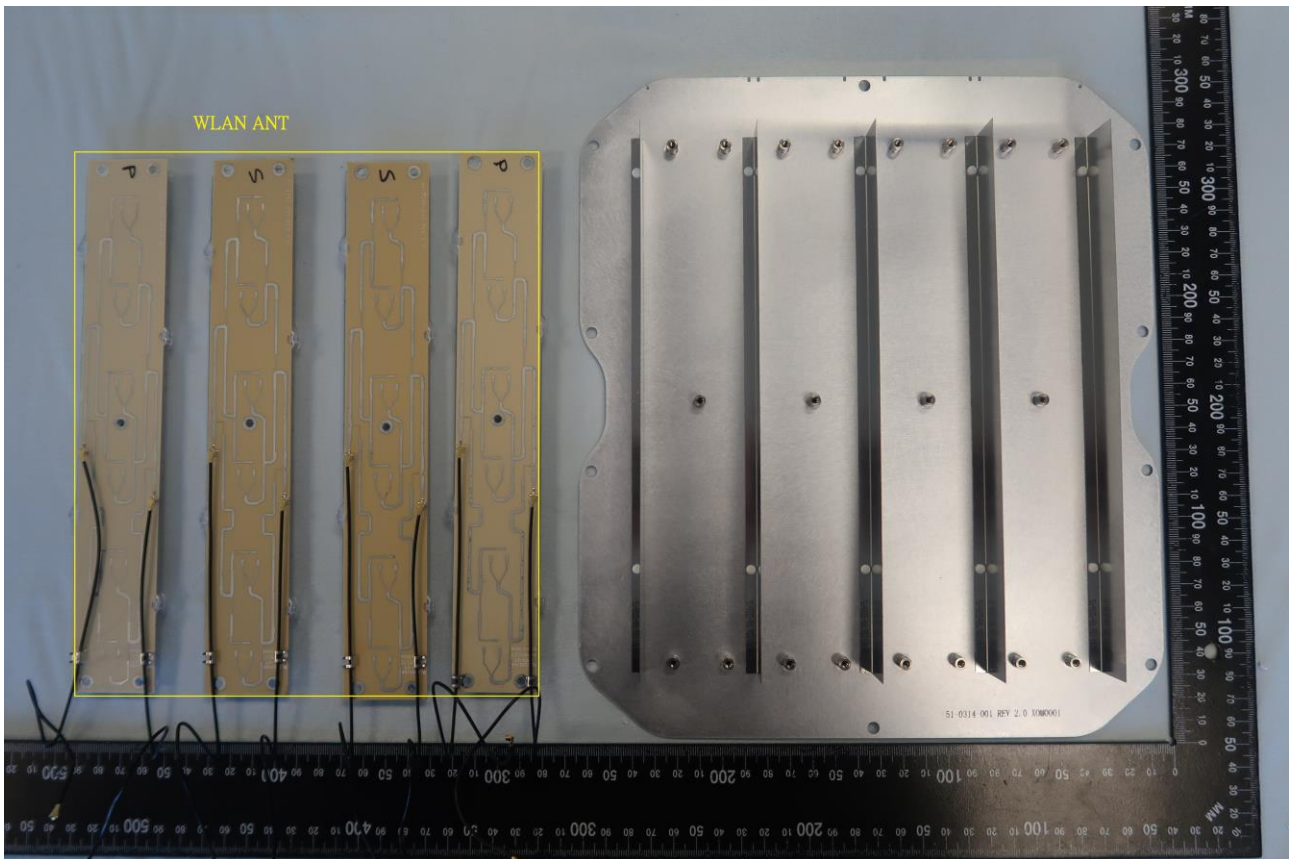

3. Internal Photograph of EUT

Brand Name: Tarana Wireless / Model Name: G1RN5ASI002 / Marketing Name: G1-RN5ASI002

WLAN Antenna

————THE END————