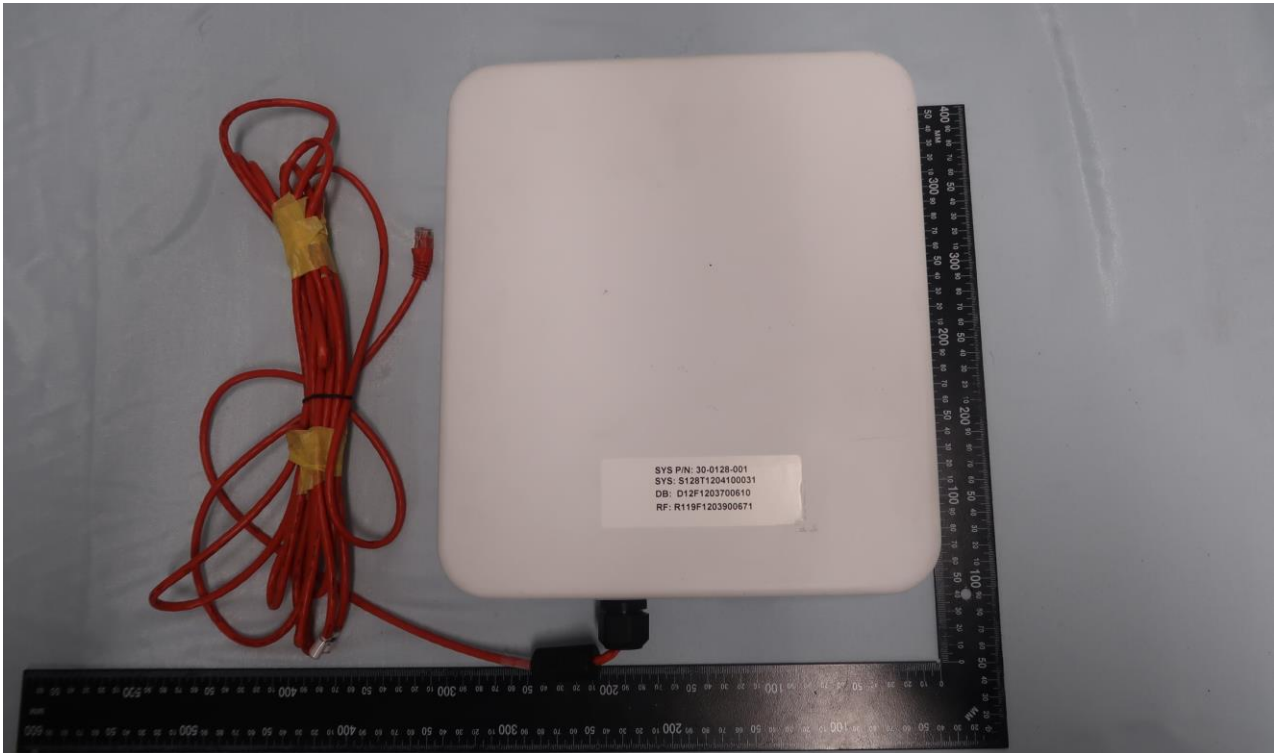

1. External Photograph of EUT

Brand Name: Tarana Wireless / Model Name: G1RN5ASI002 / Marketing Name: G1-RN5ASI002

2. Photograph of Accessory

Brand Name: Tarana Wireless / Model Name: G1RN5ASI002 / Marketing Name: G1-RN5ASI002

Specification of Accessory		
AC Adapter	Brand Name	Siklu
	Model Name	CL0566-550-100

Remark: For accessories equipped with this EUT, please refer to the following photos.

AC Adapter