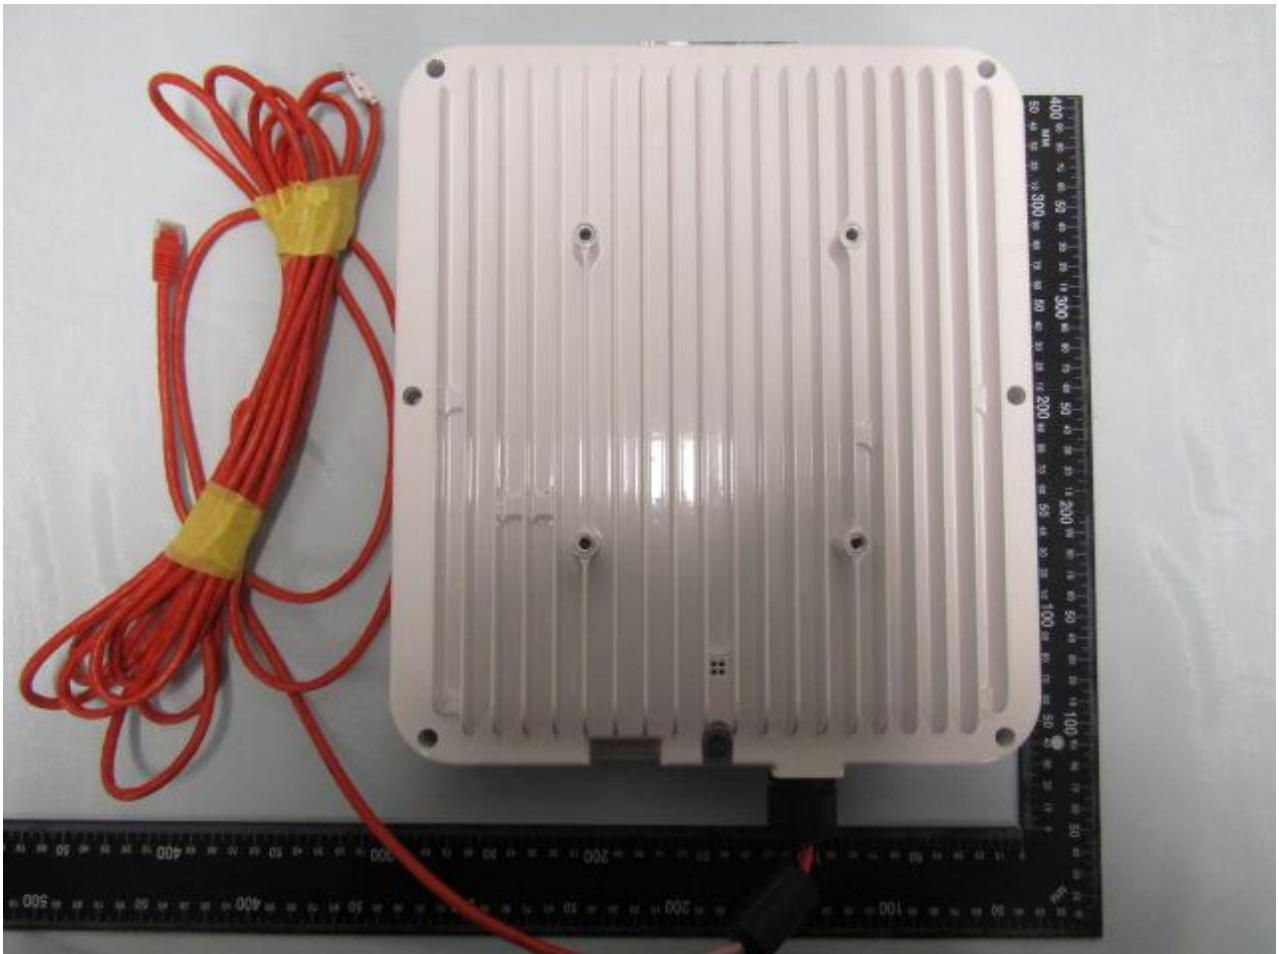

1. External Photograph of EUT

Brand Name: Tarana Wireless / Model Name: G1RN5ASI002 / Marketing Name: G1-RN5ASI002

2. Photograph of Accessory

Brand Name: Tarana Wireless / Model Name: G1RN5ASI002 / Marketing Name: G1-RN5ASI002

Specification of Accessory		
AC Adapter	Brand Name	Siklu
	Model Name	CL0566-550-100

Remark: For accessories equipped with this EUT, please refer to the following photos.

AC Adapter