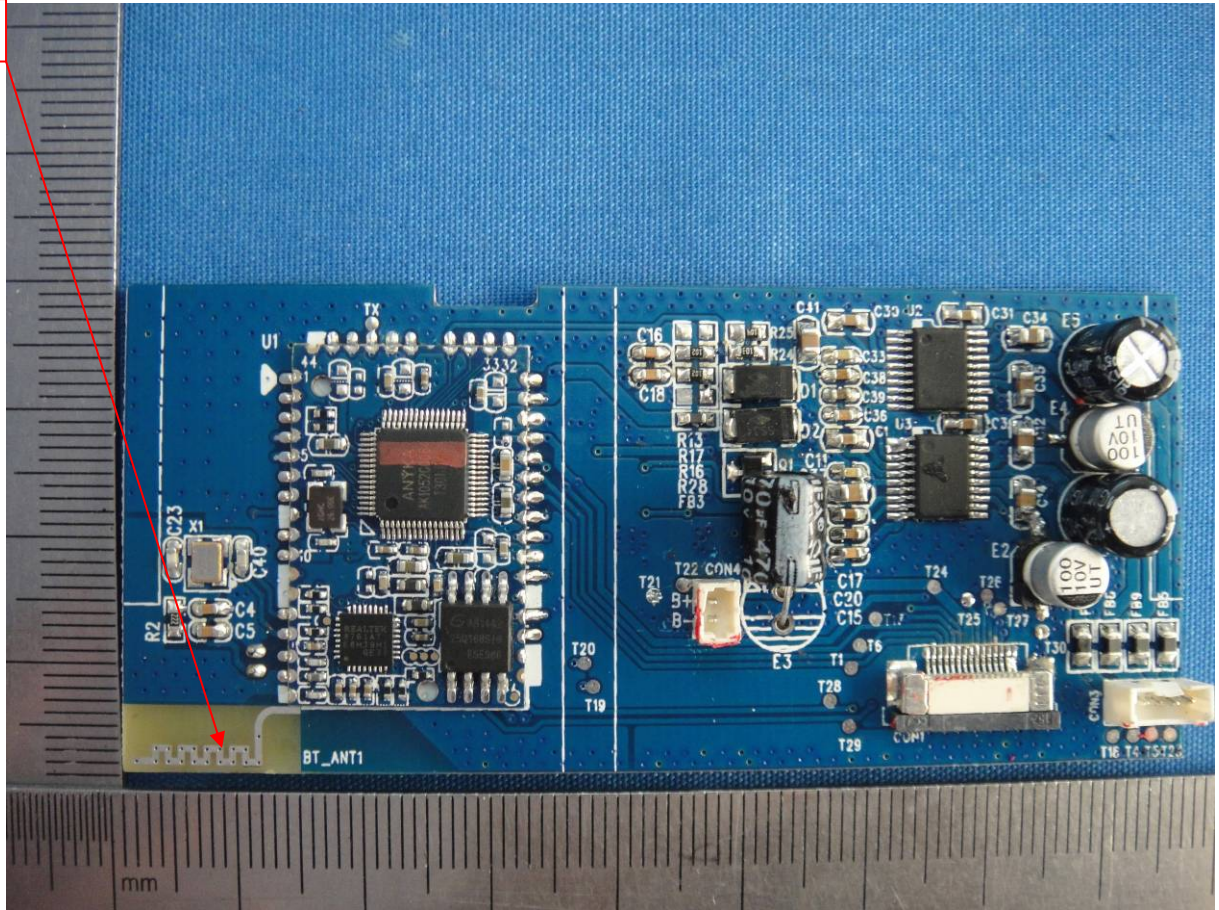

Internal Photo

Antenna

3.7V