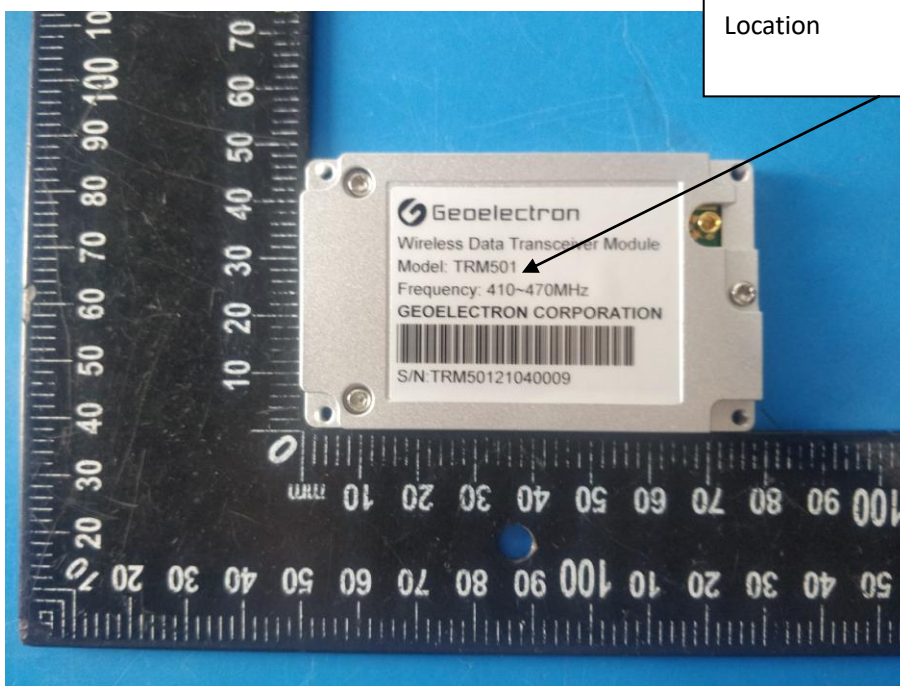

Label

FCC ID: 2ABNA-TRM501
IC: 11648A-TRM501
Model name: Wireless Data Transceiver Module
Model No.: TRM501

Location