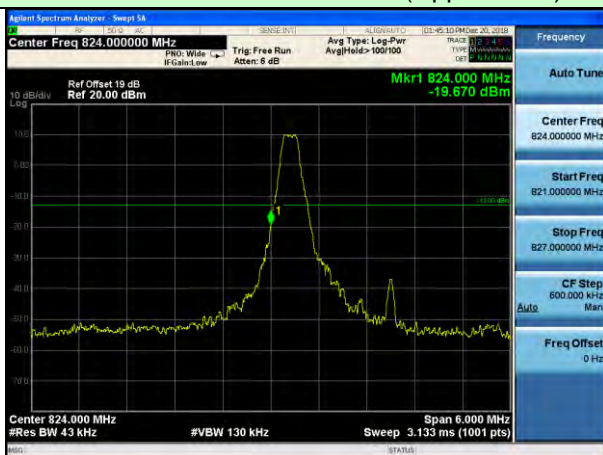

Highest channel

Test Mode: LTE Band 4 / 20MHz / 1RB / 16-QAM

Lowest channel

Highest channel

Test Mode: LTE Band 4 / 20MHz / 100RB / 16-QAM

Lowest channel

Highest channel

Test Mode: LTE Band 5/Band 26(Upper Band) / 1.4MHz / 1RB / QPSK

Lowest channel

Highest channel

Test Mode: LTE Band 5/Band 26(Upper Band) / 1.4MHz / 6RB / QPSK

Lowest channel

Highest channel

Test Mode: LTE Band 5/Band 26(Upper Band) / 3MHz / 1RB / QPSK

Lowest channel

Highest channel

Test Mode: LTE Band 5/Band 26(Upper Band) / 3MHz / 15RB / QPSK

Lowest channel

Highest channel

Test Mode: LTE Band 5/Band 26(Upper Band) / 5MHz / 1RB / QPSK

Lowest channel

Highest channel

Test Mode: LTE Band 5/Band 26(Upper Band) / 5MHz / 25RB / QPSK

Lowest channel

Highest channel

Test Mode: LTE Band 5/Band 26(Upper Band) / 10MHz / 1RB / QPSK

Lowest channel

Highest channel

Test Mode: LTE Band 5/Band 26(Upper Band) / 10MHz / 50RB / QPSK

Lowest channel

Highest channel