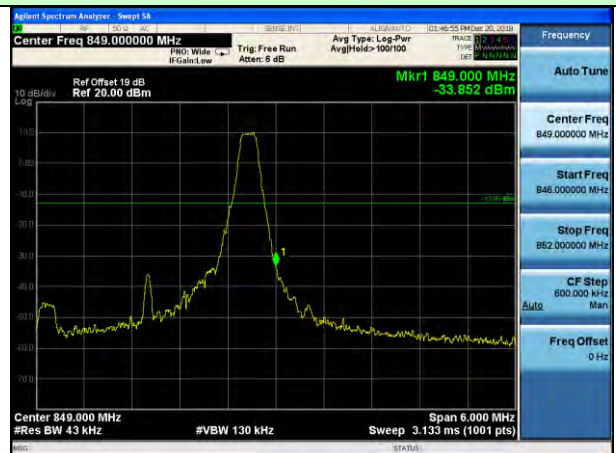

Lowest channel

Highest channel

Test Mode: LTE Band 5/Band 26(Upper Band) / 10MHz / 1RB / QPSK

Lowest channel

Highest channel

Test Mode: LTE Band 5/Band 26(Upper Band) / 10MHz / 50RB / QPSK

Lowest channel

Highest channel

Test Mode: LTE Band 5/Band 26(Upper Band) / 1.4MHz / 1RB / 16-QAM

Lowest channel

Highest channel

Test Mode: LTE Band 5/Band 26(Upper Band) / 1.4MHz / 6RB / 16-QAM

Lowest channel

Highest channel

Test Mode: LTE Band 5/Band 26(Upper Band) / 3MHz / 1RB / 16-QAM

Lowest channel

Highest channel

Test Mode: LTE Band 5/Band 26(Upper Band) / 3MHz / 15RB / 16-QAM

Lowest channel

Highest channel

Test Mode: LTE Band 5/Band 26(Upper Band) / 5MHz / 1RB / 16-QAM

Lowest channel

Highest channel