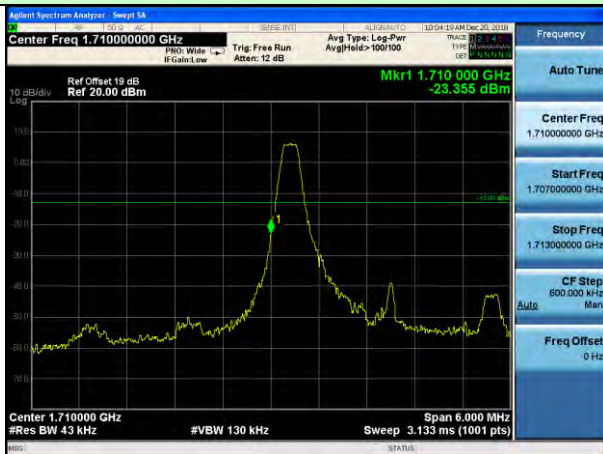

Lowest channel

Highest channel

Test Mode: LTE Band 4 / 15MHz / 75RB / QPSK

Lowest channel

Highest channel

Test Mode: LTE Band 4 / 20MHz / 1RB / QPSK

Lowest channel

Highest channel

Test Mode: LTE Band 4 / 20MHz / 100RB / QPSK

Lowest channel

Highest channel

Test Mode: LTE Band 4 / 1.4MHz / 1RB / 16-QAM

Lowest channel

Highest channel

Test Mode: LTE Band 4 / 1.4MHz / 6RB / 16-QAM

Lowest channel

Highest channel

Test Mode: LTE Band 4 / 3MHz / 1RB / 16-QAM

Lowest channel

Highest channel

Test Mode: LTE Band 4 / 3MHz / 15RB / 16-QAM

Lowest channel

Highest channel

Test Mode: LTE Band 4 / 5MHz / 1RB / 16-QAM

Lowest channel

Highest channel

Test Mode: LTE Band 4 / 5MHz / 25RB / 16-QAM

Lowest channel

Highest channel

Test Mode: LTE Band 4 / 10MHz / 1RB / 16-QAM

Lowest channel

Highest channel