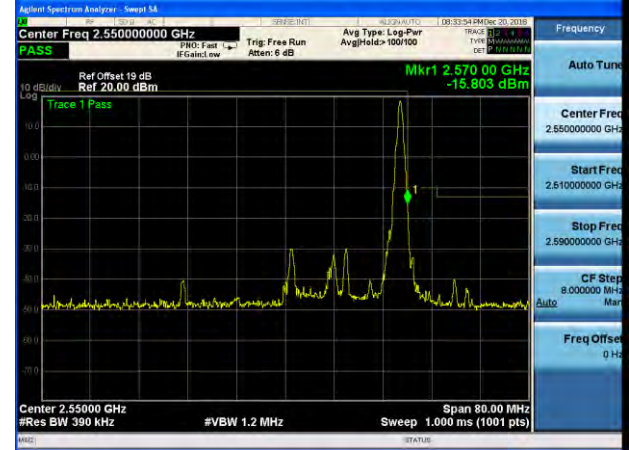

Test Mode: LTE Band 7 / 10MHz / 1RB / 16-QAM

Lowest channel

Highest channel

Test Mode: LTE Band 7 / 10MHz / 50RB / 16-QAM

Lowest channel

Highest channel

Test Mode: LTE Band 7 / 15MHz / 1RB / 16-QAM

Lowest channel

Highest channel

Test Mode: LTE Band 7 / 15MHz / 75RB / 16-QAM

Lowest channel

Highest channel

Test Mode: LTE Band 7 / 20MHz / 1RB / 16-QAM

Lowest channel

Highest channel

Test Mode: LTE Band 7 / 20MHz / 100RB / 16-QAM

Lowest channel

Highest channel

Test Mode: LTE Band 12 / 1.4MHz / 1RB / QPSK

Lowest channel

Highest channel

Test Mode: LTE Band 12 / 1.4MHz / 6RB / QPSK

Lowest channel

Highest channel