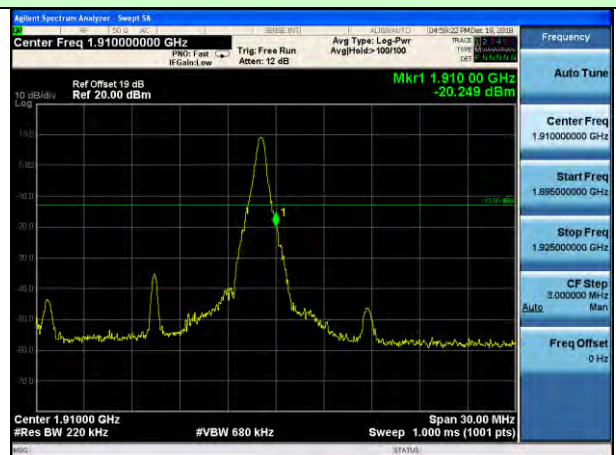

Lowest channel

Highest channel

Test Mode: LTE Band 2 / 5MHz / 25RB / 16-QAM

Lowest channel

Highest channel

Test Mode: LTE Band 2 / 10MHz / 1RB / 16-QAM

Lowest channel

Highest channel

Test Mode: LTE Band 2 / 10MHz / 50RB / 16-QAM

Lowest channel

Highest channel

Test Mode: LTE Band 2 / 15MHz / 1RB / 16-QAM

Lowest channel

Highest channel

Test Mode: LTE Band 2 / 15MHz / 75RB / 16-QAM

Lowest channel

Highest channel

Test Mode: LTE Band 2 / 20MHz / 1RB / 16-QAM

Lowest channel

Highest channel

Test Mode: LTE Band 2 / 20MHz / 100RB / 16-QAM

Lowest channel

Highest channel

Test Mode: LTE Band 4 / 1.4MHz / 1RB / QPSK

Lowest channel

Highest channel

Test Mode: LTE Band 4 / 1.4MHz / 6RB / QPSK

Lowest channel

Highest channel

Test Mode: LTE Band 4 / 3MHz / 1RB / QPSK

Lowest channel

Highest channel