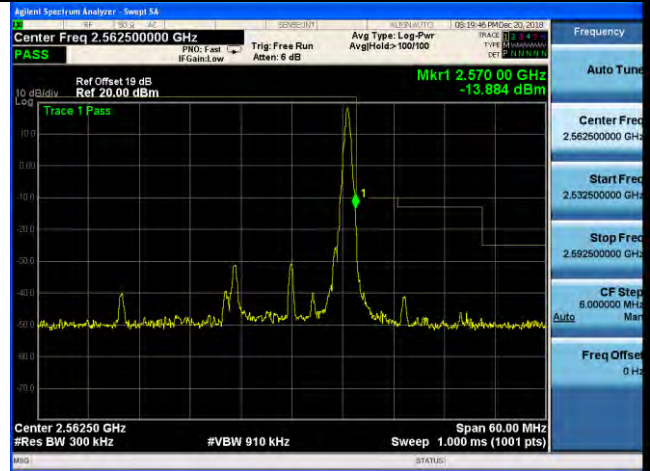

Lowest channel

Highest channel

Test Mode: LTE Band 7 / 5MHz / 1RB / 16-QAM

Lowest channel

Highest channel

Test Mode: LTE Band 7 / 5MHz / 25RB / 16-QAM

Lowest channel

Highest channel

Test Mode: LTE Band 7 / 10MHz / 1RB / 16-QAM

Lowest channel

Highest channel

Test Mode: LTE Band 7 / 10MHz / 50RB / 16-QAM

Lowest channel

Highest channel

Test Mode: LTE Band 7 / 15MHz / 1RB / 16-QAM

Lowest channel

Highest channel

Test Mode: LTE Band 7 / 15MHz / 75RB / 16-QAM

Lowest channel

Highest channel

Test Mode: LTE Band 7 / 20MHz / 1RB / 16-QAM

Lowest channel

Highest channel

Test Mode: LTE Band 7 / 20MHz / 100RB / 16-QAM