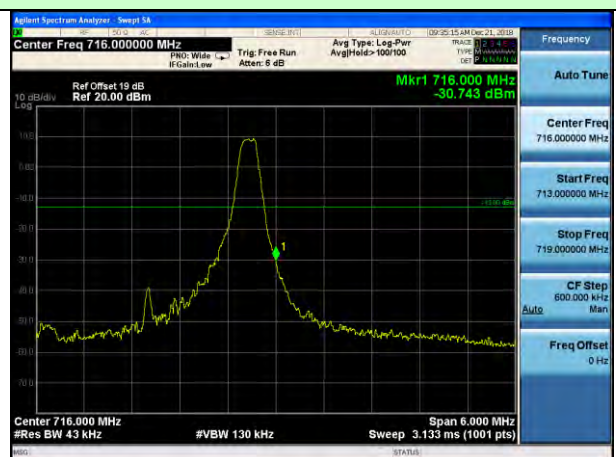

Highest channel

Test Mode: LTE Band 7 / 15MHz / 75RB / 16-QAM

Lowest channel

Highest channel

Test Mode: LTE Band 7 / 20MHz / 1RB / 16-QAM

Lowest channel

Highest channel

Test Mode: LTE Band 7 / 20MHz / 100RB / 16-QAM

Lowest channel

Highest channel

Test Mode: LTE Band 12 / 1.4MHz / 1RB / QPSK

Lowest channel

Highest channel

Test Mode: LTE Band 12 / 1.4MHz / 6RB / QPSK

Lowest channel

Highest channel

Test Mode: LTE Band 12 / 3MHz / 1RB / QPSK

Lowest channel

Highest channel

Test Mode: LTE Band 12 / 3MHz / 15RB / QPSK

Lowest channel

Highest channel

Test Mode: LTE Band 12 / 5MHz / 1RB / QPSK

Lowest channel