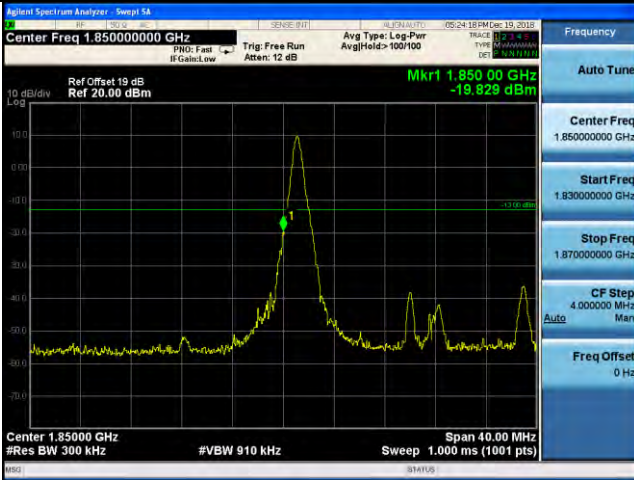

Highest channel

Test Mode: LTE Band 2 / 10MHz / 1RB / QPSK

Lowest channel

Highest channel

Test Mode: LTE Band 2 / 10MHz / 50RB / QPSK

Lowest channel

Highest channel

Test Mode: LTE Band 2 / 15MHz / 1RB / QPSK

Lowest channel

Highest channel

Test Mode: LTE Band 2 / 15MHz / 75RB / QPSK

Lowest channel

Highest channel

Test Mode: LTE Band 2 / 20MHz / 1RB / QPSK

Lowest channel

Highest channel

Test Mode: LTE Band 2 / 20MHz / 100RB / QPSK

Lowest channel

Highest channel

Test Mode: LTE Band 2 / 1.4MHz / 1RB / 16-QAM

Lowest channel

Highest channel

Test Mode: LTE Band 2 / 1.4MHz / 6RB / 16-QAM

Lowest channel

Highest channel

Test Mode: LTE Band 2 / 3MHz / 1RB / 16-QAM

Lowest channel

Highest channel

Test Mode: LTE Band 2 / 3MHz / 15RB / 16-QAM

Lowest channel

Highest channel

Test Mode: LTE Band 2 / 5MHz / 1RB / 16-QAM