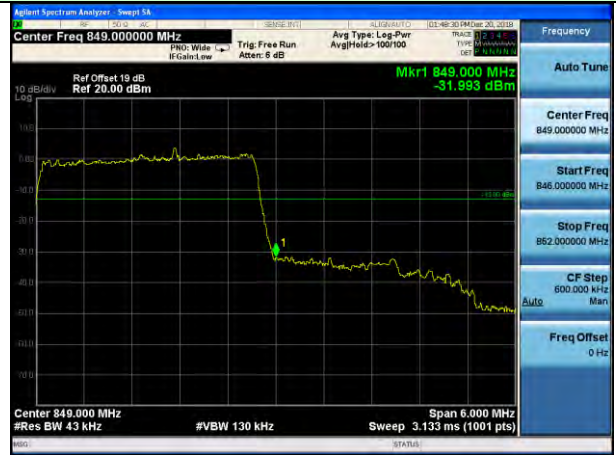

Highest channel

Test Mode: LTE Band 4 / 20MHz / 1RB / 16-QAM

Lowest channel

Highest channel

Test Mode: LTE Band 4 / 20MHz / 100RB / 16-QAM

Lowest channel

Highest channel

Test Mode: LTE Band 5/Band 26(Upper Band) / 1.4MHz / 1RB / QPSK

Lowest channel

Highest channel

Test Mode: LTE Band 5/Band 26(Upper Band) / 1.4MHz / 6RB / QPSK

Lowest channel

Highest channel

Test Mode: LTE Band 5/Band 26(Upper Band) / 3MHz / 1RB / QPSK

Lowest channel

Highest channel

Test Mode: LTE Band 5/Band 26(Upper Band) / 3MHz / 15RB / QPSK

Lowest channel

Highest channel

Test Mode: LTE Band 5/Band 26(Upper Band) / 5MHz / 1RB / QPSK

Lowest channel

Highest channel

Test Mode: LTE Band 5/Band 26(Upper Band) / 5MHz / 25RB / QPSK

Lowest channel

Highest channel

Test Mode: LTE Band 5/Band 26(Upper Band) / 10MHz / 1RB / QPSK

Lowest channel

Highest channel

Test Mode: LTE Band 5/Band 26(Upper Band) / 10MHz / 50RB / QPSK

Lowest channel

Highest channel