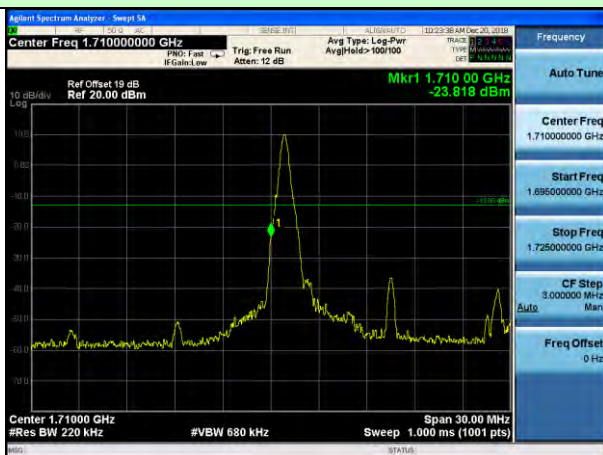

Test Mode: LTE Band 4 / 3MHz / 15RB / QPSK

Lowest channel

Highest channel

Test Mode: LTE Band 4 / 5MHz / 1RB / QPSK

Lowest channel

Highest channel

Test Mode: LTE Band 4 / 5MHz / 25RB / QPSK

Lowest channel

Highest channel

Test Mode: LTE Band 4 / 10MHz / 1RB / QPSK

Lowest channel

Highest channel

Test Mode: LTE Band 4 / 10MHz / 50RB / QPSK

Lowest channel

Highest channel

Test Mode: LTE Band 4 / 15MHz / 1RB / QPSK

Lowest channel

Highest channel

Test Mode: LTE Band 4 / 15MHz / 75RB / QPSK

Lowest channel

Highest channel

Test Mode: LTE Band 4 / 20MHz / 1RB / QPSK

Lowest channel

Highest channel

Test Mode: LTE Band 4 / 20MHz / 100RB / QPSK

Lowest channel

Highest channel

Test Mode: LTE Band 4 / 1.4MHz / 1RB / 16-QAM

Lowest channel

Highest channel

Test Mode: LTE Band 4 / 1.4MHz / 6RB / 16-QAM

Lowest channel