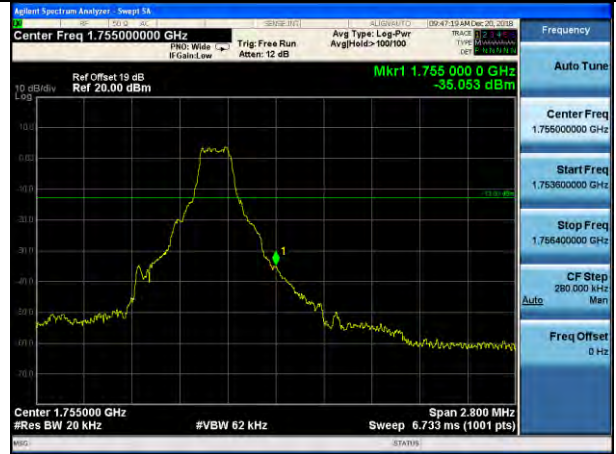

Test Mode: LTE Band 2 / 10MHz / 50RB / 16-QAM

Lowest channel

Highest channel

Test Mode: LTE Band 2 / 15MHz / 1RB / 16-QAM

Lowest channel

Highest channel

Test Mode: LTE Band 2 / 15MHz / 75RB / 16-QAM

Lowest channel

Highest channel

Test Mode: LTE Band 2 / 20MHz / 1RB / 16-QAM

Lowest channel

Highest channel

Test Mode: LTE Band 2 / 20MHz / 100RB / 16-QAM

Lowest channel

Highest channel

Test Mode: LTE Band 4 / 1.4MHz / 1RB / QPSK

Lowest channel

Highest channel

Test Mode: LTE Band 4 / 1.4MHz / 6RB / QPSK

Lowest channel

Highest channel

Test Mode: LTE Band 4 / 3MHz / 1RB / QPSK

Lowest channel

Highest channel

Test Mode: LTE Band 4 / 3MHz / 15RB / QPSK

Lowest channel

Highest channel

Test Mode: LTE Band 4 / 5MHz / 1RB / QPSK

Lowest channel

Highest channel

Test Mode: LTE Band 4 / 5MHz / 25RB / QPSK

Lowest channel