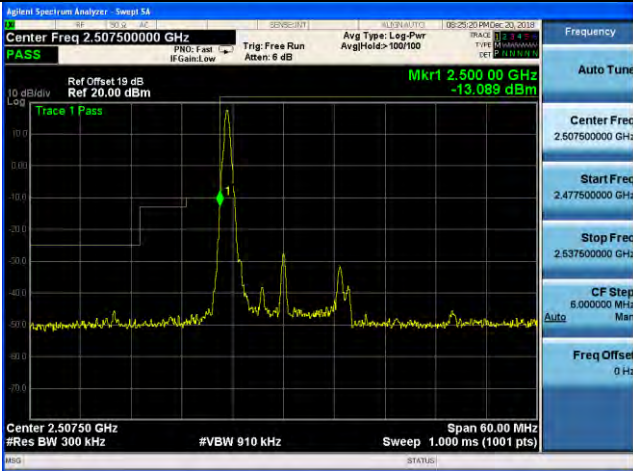

Lowest channel

Highest channel

Test Mode: LTE Band 7 / 5MHz / 1RB / 16-QAM

Lowest channel

Highest channel

Test Mode: LTE Band 7 / 5MHz / 25RB / 16-QAM

Lowest channel

Highest channel

Test Mode: LTE Band 7 / 10MHz / 1RB / 16-QAM

Lowest channel

Highest channel

Test Mode: LTE Band 7 / 10MHz / 50RB / 16-QAM

Lowest channel

Highest channel

Test Mode: LTE Band 7 / 15MHz / 1RB / 16-QAM

Lowest channel

Highest channel

Test Mode: LTE Band 7 / 15MHz / 75RB / 16-QAM

Lowest channel

Highest channel

Test Mode: LTE Band 7 / 20MHz / 1RB / 16-QAM

Lowest channel

Highest channel

Test Mode: LTE Band 7 / 20MHz / 100RB / 16-QAM

Lowest channel

Highest channel

Test Mode: LTE Band 12 / 1.4MHz / 1RB / QPSK

Lowest channel

Highest channel

Test Mode: LTE Band 12 / 1.4MHz / 6RB / QPSK

Lowest channel

Highest channel