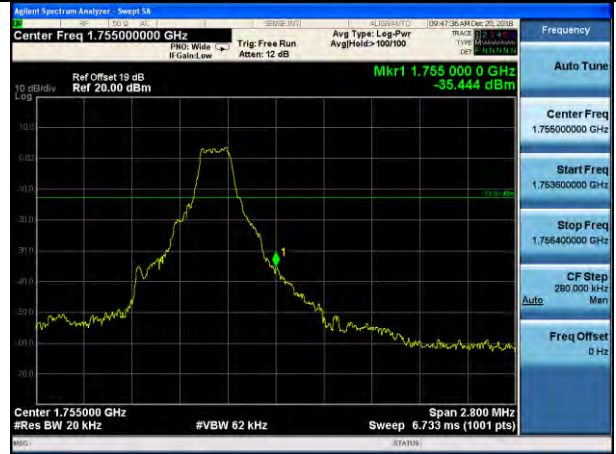

Lowest channel

Highest channel

Test Mode: LTE Band 4 / 15MHz / 75RB / QPSK

Lowest channel

Highest channel

Test Mode: LTE Band 4 / 20MHz / 1RB / QPSK

Lowest channel

Highest channel

Test Mode: LTE Band 4 / 20MHz / 100RB / QPSK

Lowest channel

Highest channel

Test Mode: LTE Band 4 / 1.4MHz / 1RB / 16-QAM

Lowest channel

Highest channel

Test Mode: LTE Band 4 / 1.4MHz / 6RB / 16-QAM

Lowest channel

Highest channel

Test Mode: LTE Band 4 / 3MHz / 1RB / 16-QAM

Lowest channel

Highest channel

Test Mode: LTE Band 4 / 3MHz / 15RB / 16-QAM

Lowest channel

Highest channel

Test Mode: LTE Band 4 / 5MHz / 1RB / 16-QAM

Lowest channel

Highest channel

Test Mode: LTE Band 4 / 5MHz / 25RB / 16-QAM

Lowest channel

Highest channel

Test Mode: LTE Band 4 / 10MHz / 1RB / 16-QAM

Lowest channel

Highest channel