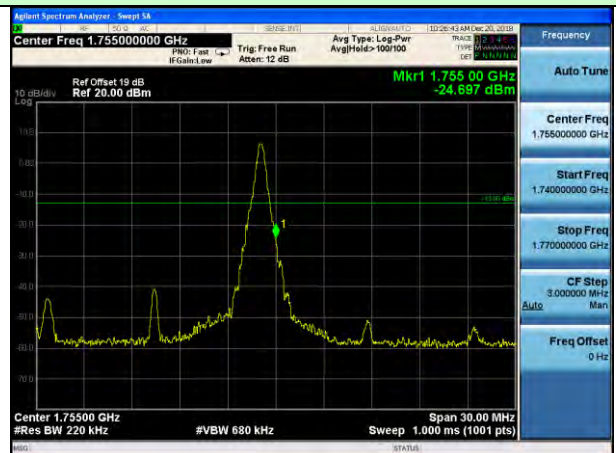

Lowest channel

Highest channel

Test Mode: LTE Band 4 / 5MHz / 25RB / 16-QAM

Lowest channel

Highest channel

Test Mode: LTE Band 4 / 10MHz / 1RB / 16-QAM

Lowest channel

Highest channel

Test Mode: LTE Band 4 / 10MHz / 50RB / 16-QAM

Lowest channel

Highest channel

Test Mode: LTE Band 4 / 15MHz / 1RB / 16-QAM

Lowest channel

Highest channel

Test Mode: LTE Band 4 / 15MHz / 75RB / 16-QAM

Lowest channel

Highest channel

Test Mode: LTE Band 4 / 20MHz / 1RB / 16-QAM

Lowest channel

Highest channel

Test Mode: LTE Band 4 / 20MHz / 100RB / 16-QAM

Lowest channel

Highest channel

Test Mode: LTE Band 5/Band 26(Upper Band) / 1.4MHz / 1RB / QPSK

Lowest channel

Highest channel

Test Mode: LTE Band 5/Band 26(Upper Band) / 1.4MHz / 6RB / QPSK

Lowest channel

Highest channel

Test Mode: LTE Band 5/Band 26(Upper Band) / 3MHz / 1RB / QPSK

Lowest channel

Highest channel