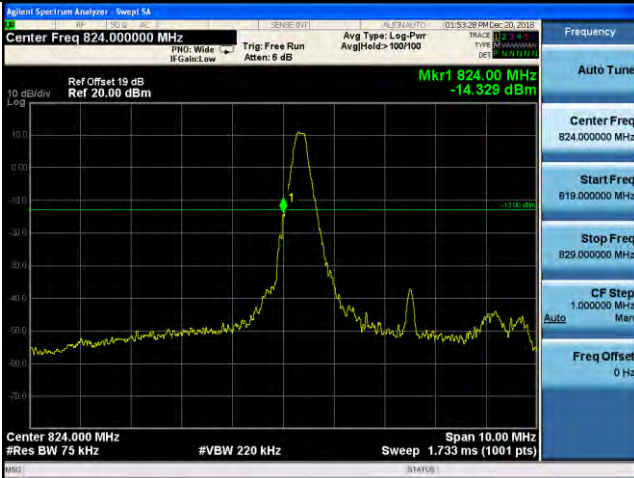

Test Mode: LTE Band 5/Band 26(Upper Band) / 1.4MHz / 1RB / 16-QAM

Lowest channel

Highest channel

Test Mode: LTE Band 5/Band 26(Upper Band) / 1.4MHz / 6RB / 16-QAM

Lowest channel

Highest channel

Test Mode: LTE Band 5/Band 26(Upper Band) / 3MHz / 1RB / 16-QAM

Lowest channel

Highest channel

Test Mode: LTE Band 5/Band 26(Upper Band) / 3MHz / 15RB / 16-QAM

Lowest channel

Highest channel

Test Mode: LTE Band 5/Band 26(Upper Band) / 5MHz / 1RB / 16-QAM

Lowest channel

Highest channel

Test Mode: LTE Band 5/Band 26(Upper Band) / 5MHz / 25RB / 16-QAM

Lowest channel

Highest channel

Test Mode: LTE Band 5/Band 26(Upper Band) / 10MHz / 1RB / 16-QAM

Lowest channel

Highest channel

Test Mode: LTE Band 5/Band 26(Upper Band) / 10MHz / 50RB / 16-QAM

Lowest channel

Highest channel

Test Mode: LTE Band 7 / 5MHz / 1RB / QPSK

Lowest channel

Highest channel

Test Mode: LTE Band 7 / 5MHz / 25RB / QPSK

Lowest channel

Highest channel