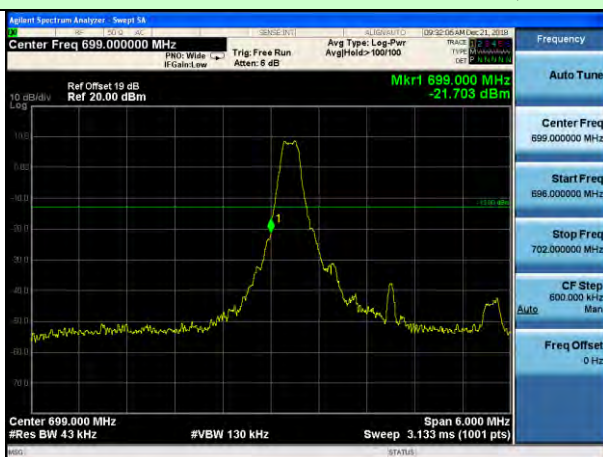

Highest channel

Test Mode: LTE Band 7 / 15MHz / 75RB / 16-QAM

Lowest channel

Highest channel

Test Mode: LTE Band 7 / 20MHz / 1RB / 16-QAM

Lowest channel

Highest channel

Test Mode: LTE Band 7 / 20MHz / 100RB / 16-QAM

Lowest channel

Highest channel

Test Mode: LTE Band 12 / 1.4MHz / 1RB / QPSK

Lowest channel

Highest channel

Test Mode: LTE Band 12 / 1.4MHz / 6RB / QPSK

Lowest channel

Highest channel

Test Mode: LTE Band 12 / 3MHz / 1RB / QPSK

Lowest channel

Highest channel

Test Mode: LTE Band 12 / 3MHz / 15RB / QPSK

Lowest channel

Highest channel

Test Mode: LTE Band 12 / 5MHz / 1RB / QPSK

Lowest channel