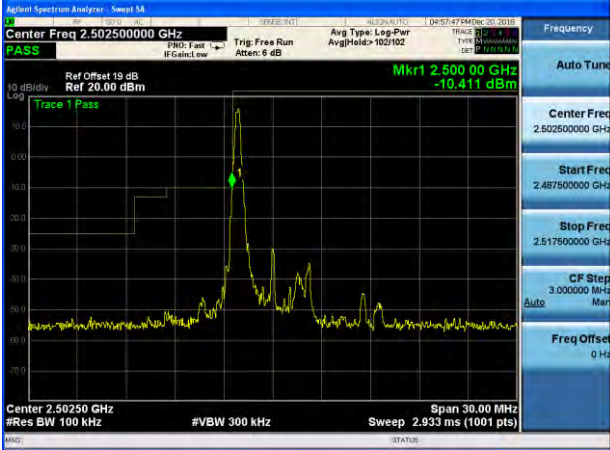

Test Mode: LTE Band 7 / 10MHz / 1RB / QPSK

Lowest channel

Highest channel

Test Mode: LTE Band 7 / 10MHz / 50RB / QPSK

Lowest channel

Highest channel

Test Mode: LTE Band 7 / 15MHz / 1RB / QPSK

Lowest channel

Highest channel

Test Mode: LTE Band 7 / 15MHz / 75RB / QPSK

Lowest channel

Highest channel

Test Mode: LTE Band 7 / 20MHz / 1RB / QPSK

Lowest channel

Highest channel

Test Mode: LTE Band 7 / 20MHz / 100RB / QPSK

Lowest channel

Highest channel

Test Mode: LTE Band 7 / 5MHz / 1RB / 16-QAM

Lowest channel

Highest channel

Test Mode: LTE Band 7 / 5MHz / 25RB / 16-QAM

Lowest channel

Highest channel