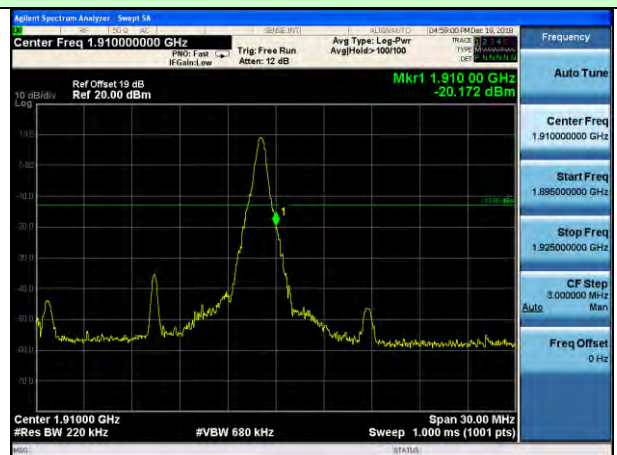

Test Mode: LTE Band 2 / 3MHz / 15RB / QPSK

Lowest channel

Highest channel

Test Mode: LTE Band 2 / 5MHz / 1RB / QPSK

Lowest channel

Highest channel

Test Mode: LTE Band 2 / 5MHz / 25RB / QPSK

Lowest channel

Highest channel

Test Mode: LTE Band 2 / 10MHz / 1RB / QPSK

Lowest channel

Highest channel

Test Mode: LTE Band 2 / 10MHz / 50RB / QPSK

Lowest channel

Highest channel

Test Mode: LTE Band 2 / 15MHz / 1RB / QPSK

Lowest channel

Highest channel

Test Mode: LTE Band 2 / 15MHz / 75RB / QPSK

Lowest channel

Highest channel

Test Mode: LTE Band 2 / 20MHz / 1RB / QPSK

Lowest channel

Highest channel

Test Mode: LTE Band 2 / 20MHz / 100RB / QPSK

Lowest channel

Highest channel

Test Mode: LTE Band 2 / 1.4MHz / 1RB / 16-QAM

Lowest channel

Highest channel

Test Mode: LTE Band 2 / 1.4MHz / 6RB / 16-QAM

Lowest channel