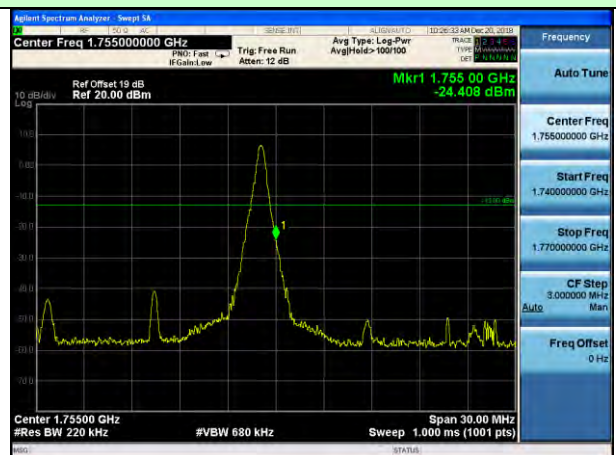

Test Mode: LTE Band 4 / 3MHz / 15RB / QPSK

Lowest channel

Highest channel

Test Mode: LTE Band 4 / 5MHz / 1RB / QPSK

Lowest channel

Highest channel

Test Mode: LTE Band 4 / 5MHz / 25RB / QPSK

Lowest channel

Highest channel

Test Mode: LTE Band 4 / 10MHz / 1RB / QPSK

Lowest channel

Highest channel

Test Mode: LTE Band 4 / 10MHz / 50RB / QPSK

Lowest channel

Highest channel

Test Mode: LTE Band 4 / 15MHz / 1RB / QPSK

Lowest channel

Highest channel

Test Mode: LTE Band 4 / 15MHz / 75RB / QPSK

Lowest channel

Highest channel

Test Mode: LTE Band 4 / 20MHz / 1RB / QPSK

Lowest channel

Highest channel

Test Mode: LTE Band 4 / 20MHz / 100RB / QPSK

Lowest channel

Highest channel

Test Mode: LTE Band 4 / 1.4MHz / 1RB / 16-QAM

Lowest channel

Highest channel

Test Mode: LTE Band 4 / 1.4MHz / 6RB / 16-QAM

Lowest channel