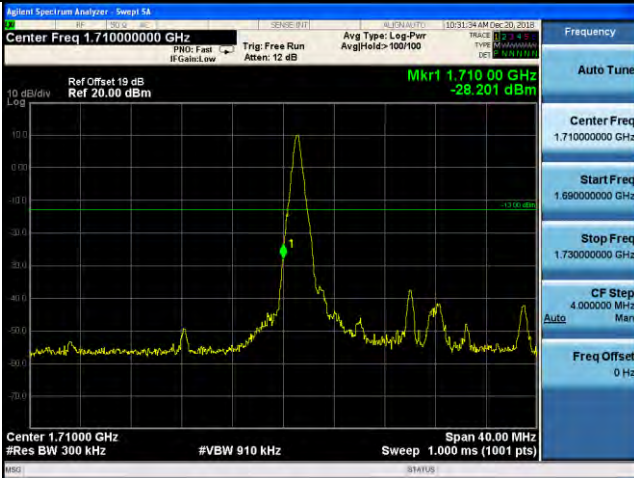

Highest channel

Test Mode: LTE Band 4 / 10MHz / 1RB / QPSK

Lowest channel

Highest channel

Test Mode: LTE Band 4 / 10MHz / 50RB / QPSK

Lowest channel

Highest channel

Test Mode: LTE Band 4 / 15MHz / 1RB / QPSK

Lowest channel

Highest channel

Test Mode: LTE Band 4 / 15MHz / 75RB / QPSK

Lowest channel

Highest channel

Test Mode: LTE Band 4 / 20MHz / 1RB / QPSK

Lowest channel

Highest channel

Test Mode: LTE Band 4 / 20MHz / 100RB / QPSK

Lowest channel

Highest channel

Test Mode: LTE Band 4 / 1.4MHz / 1RB / 16-QAM

Lowest channel

Highest channel

Test Mode: LTE Band 4 / 1.4MHz / 6RB / 16-QAM

Lowest channel

Highest channel

Test Mode: LTE Band 4 / 3MHz / 1RB / 16-QAM

Lowest channel

Highest channel

Test Mode: LTE Band 4 / 3MHz / 15RB / 16-QAM

Lowest channel

Highest channel

Test Mode: LTE Band 4 / 5MHz / 1RB / 16-QAM