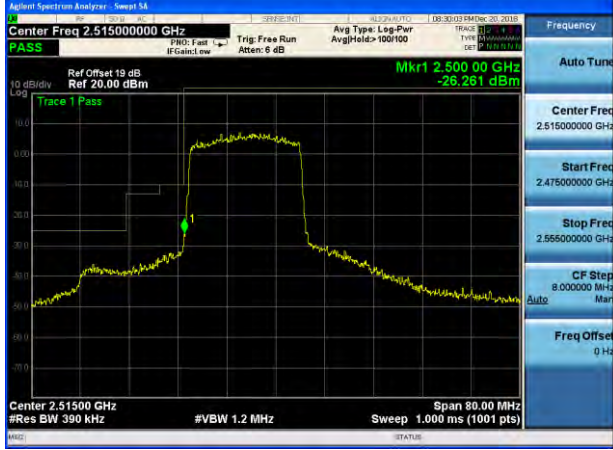

Test Mode: LTE Band 7 / 10MHz / 1RB / QPSK

Lowest channel

Highest channel

Test Mode: LTE Band 7 / 10MHz / 50RB / QPSK

Lowest channel

Highest channel

Test Mode: LTE Band 7 / 15MHz / 1RB / QPSK

Lowest channel

Highest channel

Test Mode: LTE Band 7 / 15MHz / 75RB / QPSK

Lowest channel

Highest channel

Test Mode: LTE Band 7 / 20MHz / 1RB / QPSK

Lowest channel

Highest channel

Test Mode: LTE Band 7 / 20MHz / 100RB / QPSK

Lowest channel

Highest channel

Test Mode: LTE Band 7 / 5MHz / 1RB / 16-QAM

Lowest channel

Highest channel

Test Mode: LTE Band 7 / 5MHz / 25RB / 16-QAM

Lowest channel

Highest channel