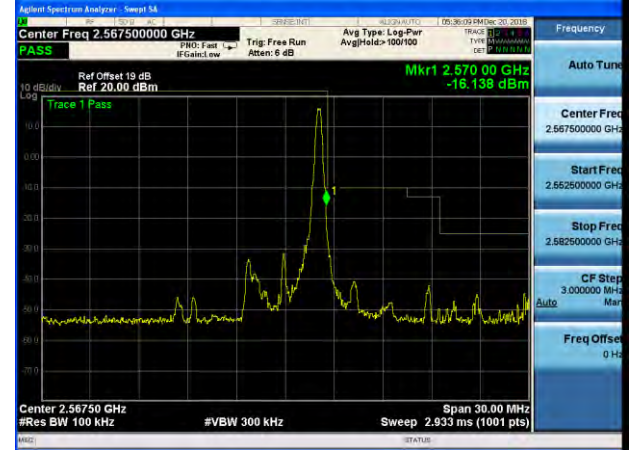

Lowest channel

Highest channel

Test Mode: LTE Band 7 / 5MHz / 1RB / QPSK

Lowest channel

Highest channel

Test Mode: LTE Band 7 / 5MHz / 25RB / QPSK

Lowest channel

Highest channel

Test Mode: LTE Band 7 / 10MHz / 1RB / QPSK

Lowest channel

Highest channel

Test Mode: LTE Band 7 / 10MHz / 50RB / QPSK

Lowest channel

Highest channel

Test Mode: LTE Band 7 / 15MHz / 1RB / QPSK

Lowest channel