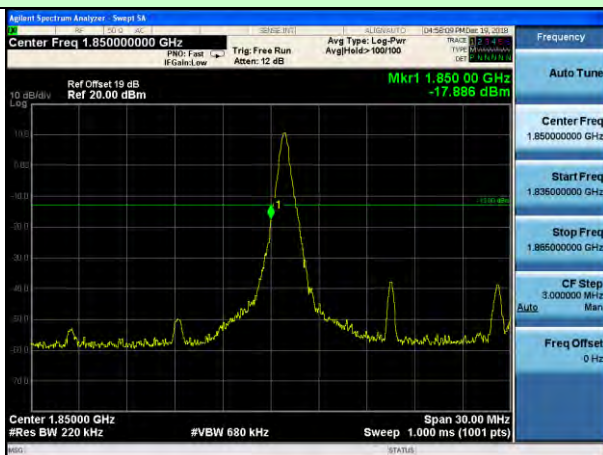

Lowest channel

Highest channel

Test Mode: LTE Band 2 / 5MHz / 25RB / 16-QAM

Lowest channel

Highest channel

Test Mode: LTE Band 2 / 10MHz / 1RB / 16-QAM

Lowest channel

Highest channel

Test Mode: LTE Band 2 / 10MHz / 50RB / 16-QAM

Lowest channel

Highest channel

Test Mode: LTE Band 2 / 15MHz / 1RB / 16-QAM

Lowest channel

Highest channel

Test Mode: LTE Band 2 / 15MHz / 75RB / 16-QAM

Lowest channel

Highest channel

Test Mode: LTE Band 2 / 20MHz / 1RB / 16-QAM

Lowest channel

Highest channel

Test Mode: LTE Band 2 / 20MHz / 100RB / 16-QAM

Lowest channel

Highest channel

Test Mode: LTE Band 4 / 1.4MHz / 1RB / QPSK

Lowest channel

Highest channel

Test Mode: LTE Band 4 / 1.4MHz / 6RB / QPSK

Lowest channel

Highest channel

Test Mode: LTE Band 4 / 3MHz / 1RB / QPSK

Lowest channel

Highest channel