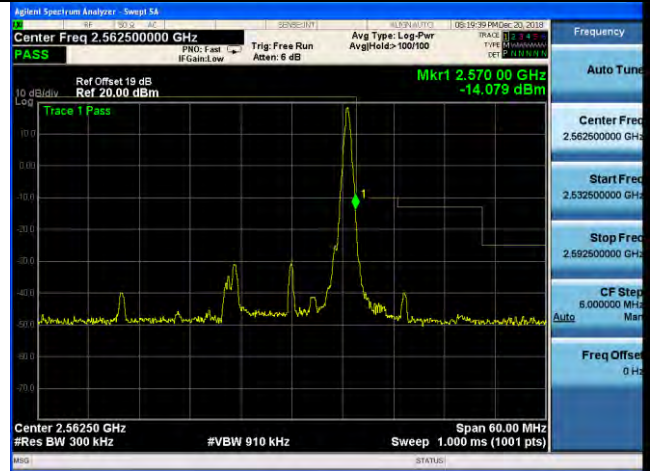

Lowest channel

Highest channel

Test Mode: LTE Band 7 / 5MHz / 1RB / QPSK

Lowest channel

Highest channel

Test Mode: LTE Band 7 / 5MHz / 25RB / QPSK

Lowest channel

Highest channel

Test Mode: LTE Band 7 / 10MHz / 1RB / QPSK

Lowest channel

Highest channel

Test Mode: LTE Band 7 / 10MHz / 50RB / QPSK

Lowest channel

Highest channel

Test Mode: LTE Band 7 / 15MHz / 1RB / QPSK

Lowest channel

Highest channel

Test Mode: LTE Band 7 / 15MHz / 75RB / QPSK

Lowest channel

Highest channel

Test Mode: LTE Band 7 / 20MHz / 1RB / QPSK

Lowest channel

Highest channel

Test Mode: LTE Band 7 / 20MHz / 100RB / QPSK