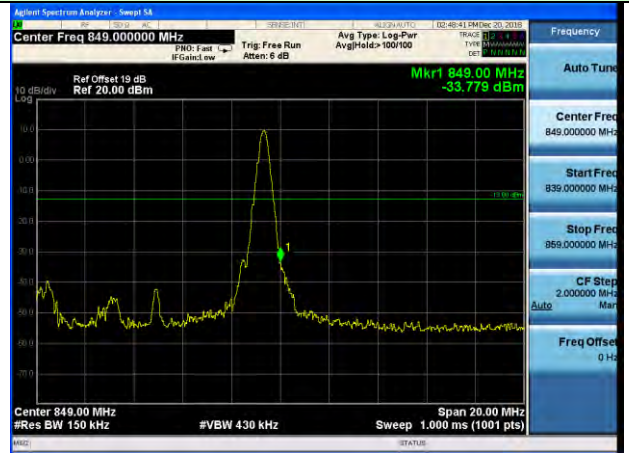

Lowest channel

Highest channel

Test Mode: LTE Band 5/Band 26(Upper Band) / 3MHz / 15RB / 16-QAM

Lowest channel

Highest channel

Test Mode: LTE Band 5/Band 26(Upper Band) / 5MHz / 1RB / 16-QAM

Lowest channel

Highest channel

Test Mode: LTE Band 5/Band 26(Upper Band) / 5MHz / 25RB / 16-QAM

Lowest channel

Highest channel

Test Mode: LTE Band 5/Band 26(Upper Band) / 10MHz / 1RB / 16-QAM

Lowest channel

Highest channel

Test Mode: LTE Band 5/Band 26(Upper Band) / 10MHz / 50RB / 16-QAM

Lowest channel

Highest channel

Test Mode: LTE Band 7 / 5MHz / 1RB / QPSK

Lowest channel

Highest channel

Test Mode: LTE Band 7 / 5MHz / 25RB / QPSK

Lowest channel

Highest channel