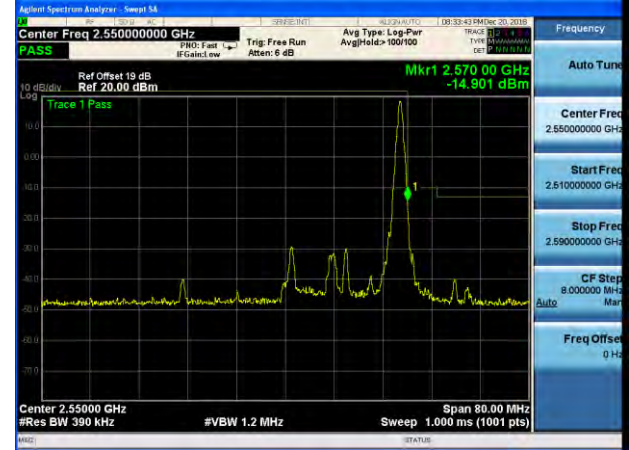

Test Mode: LTE Band 7 / 10MHz / 1RB / QPSK

Lowest channel

Highest channel

Test Mode: LTE Band 7 / 10MHz / 50RB / QPSK

Lowest channel

Highest channel

Test Mode: LTE Band 7 / 15MHz / 1RB / QPSK

Lowest channel

Highest channel

Test Mode: LTE Band 7 / 15MHz / 75RB / QPSK

Lowest channel

Highest channel

Test Mode: LTE Band 7 / 20MHz / 1RB / QPSK

Lowest channel

Highest channel

Test Mode: LTE Band 7 / 20MHz / 100RB / QPSK

Lowest channel

Highest channel

Test Mode: LTE Band 7 / 5MHz / 1RB / 16-QAM

Lowest channel

Highest channel

Test Mode: LTE Band 7 / 5MHz / 25RB / 16-QAM

Lowest channel

Highest channel