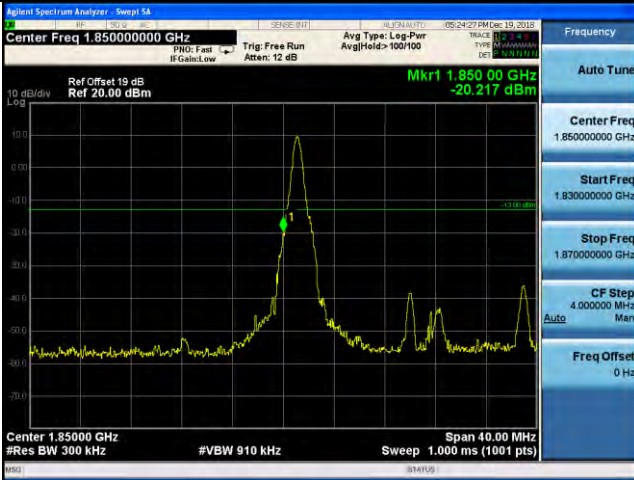

Lowest channel

Highest channel

Test Mode: LTE Band 2 / 5MHz / 25RB / 16-QAM

Lowest channel

Highest channel

Test Mode: LTE Band 2 / 10MHz / 1RB / 16-QAM

Lowest channel

Highest channel

Test Mode: LTE Band 2 / 10MHz / 50RB / 16-QAM

Lowest channel

Highest channel

Test Mode: LTE Band 2 / 15MHz / 1RB / 16-QAM

Lowest channel

Highest channel

Test Mode: LTE Band 2 / 15MHz / 75RB / 16-QAM

Lowest channel

Highest channel

Test Mode: LTE Band 2 / 20MHz / 1RB / 16-QAM

Lowest channel

Highest channel

Test Mode: LTE Band 2 / 20MHz / 100RB / 16-QAM

Lowest channel

Highest channel

Test Mode: LTE Band 4 / 1.4MHz / 1RB / QPSK

Lowest channel

Highest channel

Test Mode: LTE Band 4 / 1.4MHz / 6RB / QPSK

Lowest channel

Highest channel

Test Mode: LTE Band 4 / 3MHz / 1RB / QPSK

Lowest channel

Highest channel