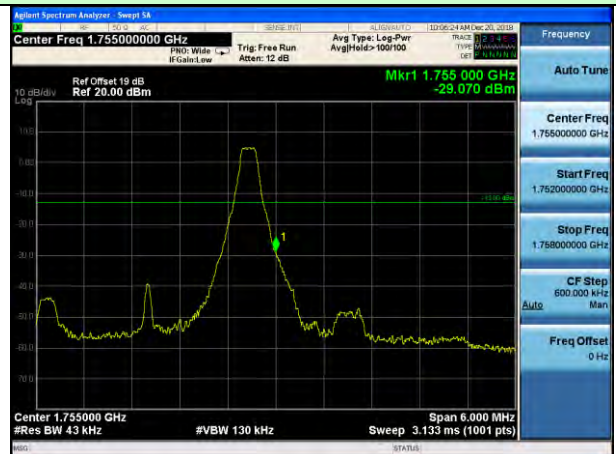

Lowest channel

Highest channel

Test Mode: LTE Band 4 / 15MHz / 75RB / QPSK

Lowest channel

Highest channel

Test Mode: LTE Band 4 / 20MHz / 1RB / QPSK

Lowest channel

Highest channel

Test Mode: LTE Band 4 / 20MHz / 100RB / QPSK

Lowest channel

Highest channel

Test Mode: LTE Band 4 / 1.4MHz / 1RB / 16-QAM

Lowest channel

Highest channel

Test Mode: LTE Band 4 / 1.4MHz / 6RB / 16-QAM

Lowest channel

Highest channel

Test Mode: LTE Band 4 / 3MHz / 1RB / 16-QAM

Lowest channel

Highest channel

Test Mode: LTE Band 4 / 3MHz / 15RB / 16-QAM

Lowest channel

Highest channel

Test Mode: LTE Band 4 / 5MHz / 1RB / 16-QAM

Lowest channel

Highest channel

Test Mode: LTE Band 4 / 5MHz / 25RB / 16-QAM

Lowest channel

Highest channel

Test Mode: LTE Band 4 / 10MHz / 1RB / 16-QAM

Lowest channel

Highest channel