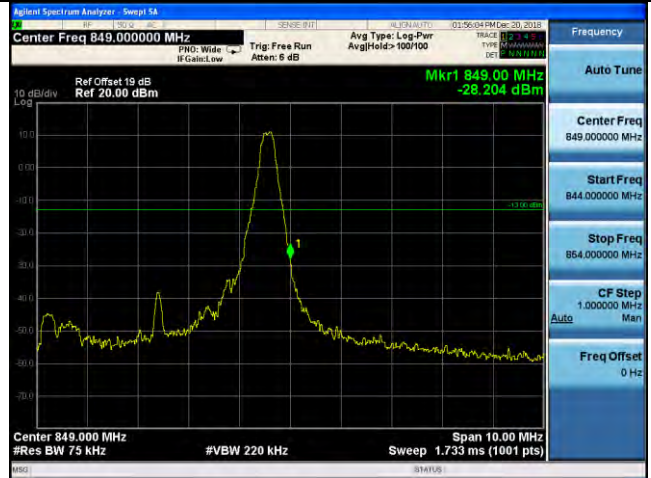

Test Mode: LTE Band 5/Band 26(Upper Band) / 1.4MHz / 1RB / 16-QAM

Lowest channel

Highest channel

Test Mode: LTE Band 5/Band 26(Upper Band) / 1.4MHz / 6RB / 16-QAM

Lowest channel

Highest channel

Test Mode: LTE Band 5/Band 26(Upper Band) / 3MHz / 1RB / 16-QAM

Lowest channel

Highest channel

Test Mode: LTE Band 5/Band 26(Upper Band) / 3MHz / 15RB / 16-QAM

Lowest channel

Highest channel

Test Mode: LTE Band 5/Band 26(Upper Band) / 5MHz / 1RB / 16-QAM

Lowest channel

Highest channel

Test Mode: LTE Band 5/Band 26(Upper Band) / 5MHz / 25RB / 16-QAM

Lowest channel

Highest channel

Test Mode: LTE Band 5/Band 26(Upper Band) / 10MHz / 1RB / 16-QAM

Lowest channel

Highest channel

Test Mode: LTE Band 5/Band 26(Upper Band) / 10MHz / 50RB / 16-QAM

Lowest channel

Highest channel

Test Mode: LTE Band 7 / 5MHz / 1RB / QPSK

Lowest channel

Highest channel

Test Mode: LTE Band 7 / 5MHz / 25RB / QPSK

Lowest channel

Highest channel