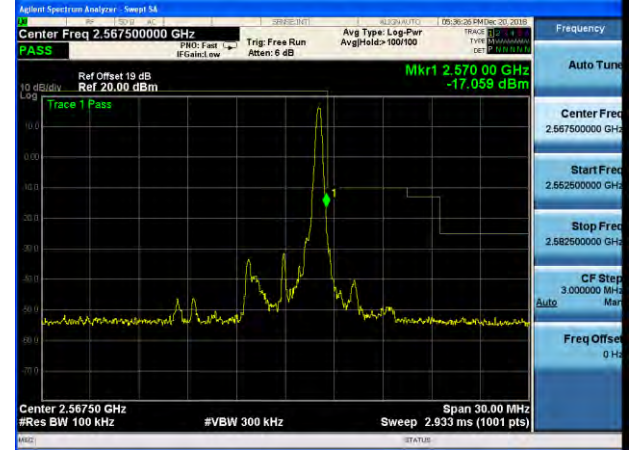

Highest channel

Test Mode: LTE Band 7 / 15MHz / 75RB / QPSK

Lowest channel

Highest channel

Test Mode: LTE Band 7 / 20MHz / 1RB / QPSK

Lowest channel

Highest channel

Test Mode: LTE Band 7 / 20MHz / 100RB / QPSK

Lowest channel

Highest channel

Test Mode: LTE Band 7 / 5MHz / 1RB / 16-QAM

Lowest channel

Highest channel

Test Mode: LTE Band 7 / 5MHz / 25RB / 16-QAM

Lowest channel

Highest channel

Test Mode: LTE Band 7 / 10MHz / 1RB / 16-QAM

Lowest channel

Highest channel

Test Mode: LTE Band 7 / 10MHz / 50RB / 16-QAM

Lowest channel

Highest channel

Test Mode: LTE Band 7 / 15MHz / 1RB / 16-QAM

Lowest channel