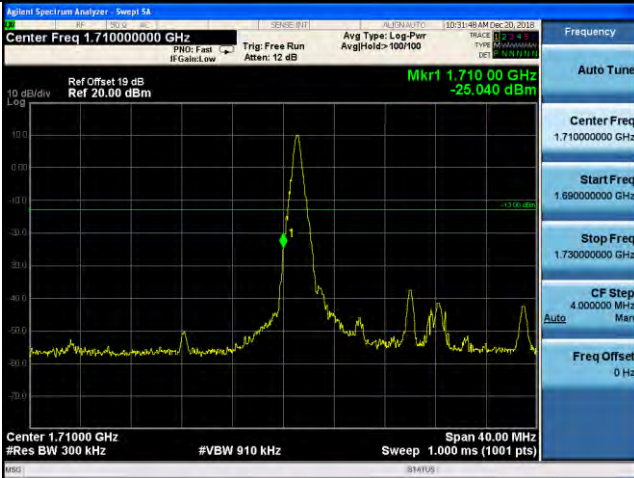

Lowest channel

Highest channel

Test Mode: LTE Band 4 / 5MHz / 25RB / 16-QAM

Lowest channel

Highest channel

Test Mode: LTE Band 4 / 10MHz / 1RB / 16-QAM

Lowest channel

Highest channel

Test Mode: LTE Band 4 / 10MHz / 50RB / 16-QAM

Lowest channel

Highest channel

Test Mode: LTE Band 4 / 15MHz / 1RB / 16-QAM

Lowest channel

Highest channel

Test Mode: LTE Band 4 / 15MHz / 75RB / 16-QAM

Lowest channel

Highest channel

Test Mode: LTE Band 4 / 20MHz / 1RB / 16-QAM

Lowest channel

Highest channel

Test Mode: LTE Band 4 / 20MHz / 100RB / 16-QAM

Lowest channel

Highest channel

Test Mode: LTE Band 5/Band 26(Upper Band) / 1.4MHz / 1RB / QPSK

Lowest channel

Highest channel

Test Mode: LTE Band 5/Band 26(Upper Band) / 1.4MHz / 6RB / QPSK

Lowest channel

Highest channel

Test Mode: LTE Band 5/Band 26(Upper Band) / 3MHz / 1RB / QPSK

Lowest channel

Highest channel