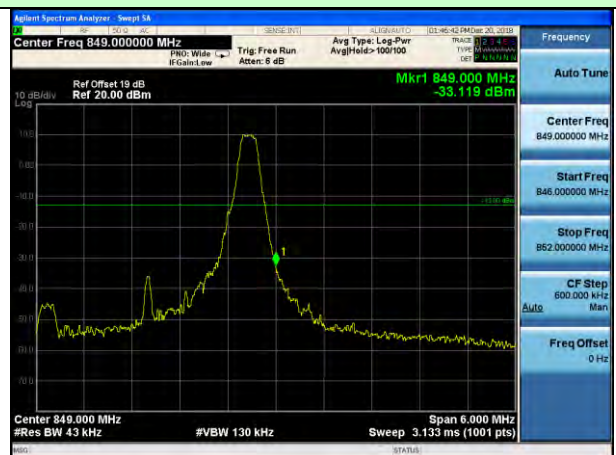

Highest channel

Test Mode: LTE Band 4 / 20MHz / 1RB / 16-QAM

Lowest channel

Highest channel

Test Mode: LTE Band 4 / 20MHz / 100RB / 16-QAM

Lowest channel

Highest channel

Test Mode: LTE Band 5/Band 26(Upper Band) / 1.4MHz / 1RB / QPSK

Lowest channel

Highest channel

Test Mode: LTE Band 5/Band 26(Upper Band) / 1.4MHz / 6RB / QPSK

Lowest channel

Highest channel

Test Mode: LTE Band 5/Band 26(Upper Band) / 3MHz / 1RB / QPSK

Lowest channel

Highest channel

Test Mode: LTE Band 5/Band 26(Upper Band) / 3MHz / 15RB / QPSK

Lowest channel

Highest channel

Test Mode: LTE Band 5/Band 26(Upper Band) / 5MHz / 1RB / QPSK

Lowest channel

Highest channel

Test Mode: LTE Band 5/Band 26(Upper Band) / 5MHz / 25RB / QPSK

Lowest channel

Highest channel

Test Mode: LTE Band 5/Band 26(Upper Band) / 10MHz / 1RB / QPSK

Lowest channel

Highest channel

Test Mode: LTE Band 5/Band 26(Upper Band) / 10MHz / 50RB / QPSK

Lowest channel

Highest channel