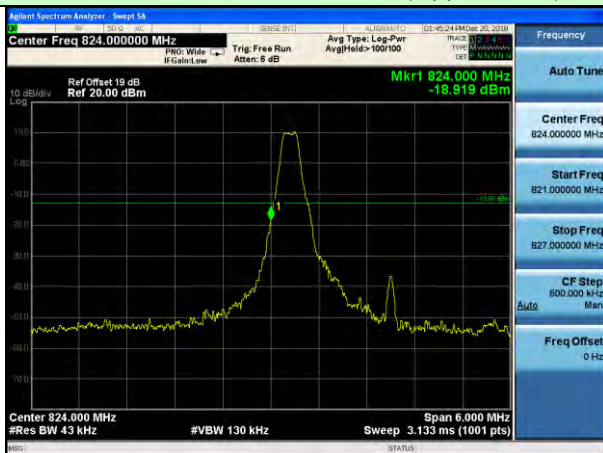

Lowest channel

Highest channel

Test Mode: LTE Band 5/Band 26(Upper Band) / 10MHz / 1RB / QPSK

Lowest channel

Highest channel

Test Mode: LTE Band 5/Band 26(Upper Band) / 10MHz / 50RB / QPSK

Lowest channel

Highest channel

Test Mode: LTE Band 5/Band 26(Upper Band) / 1.4MHz / 1RB / 16-QAM

Lowest channel

Highest channel

Test Mode: LTE Band 5/Band 26(Upper Band) / 1.4MHz / 6RB / 16-QAM

Lowest channel

Highest channel

Test Mode: LTE Band 5/Band 26(Upper Band) / 3MHz / 1RB / 16-QAM

Lowest channel

Highest channel

Test Mode: LTE Band 5/Band 26(Upper Band) / 3MHz / 15RB / 16-QAM

Lowest channel

Highest channel

Test Mode: LTE Band 5/Band 26(Upper Band) / 5MHz / 1RB / 16-QAM

Lowest channel

Highest channel