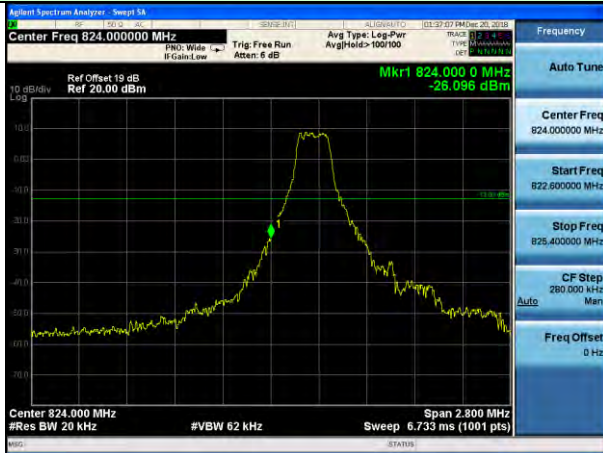

Test Mode: LTE Band 4 / 10MHz / 50RB / 16-QAM

Lowest channel

Highest channel

Test Mode: LTE Band 4 / 15MHz / 1RB / 16-QAM

Lowest channel

Highest channel

Test Mode: LTE Band 4 / 15MHz / 75RB / 16-QAM

Lowest channel

Highest channel

Test Mode: LTE Band 4 / 20MHz / 1RB / 16-QAM

Lowest channel

Highest channel

Test Mode: LTE Band 4 / 20MHz / 100RB / 16-QAM

Lowest channel

Highest channel

Test Mode: LTE Band 5/Band 26(Upper Band) / 1.4MHz / 1RB / QPSK

Lowest channel

Highest channel

Test Mode: LTE Band 5/Band 26(Upper Band) / 1.4MHz / 6RB / QPSK

Lowest channel

Highest channel

Test Mode: LTE Band 5/Band 26(Upper Band) / 3MHz / 1RB / QPSK

Lowest channel

Highest channel

Test Mode: LTE Band 5/Band 26(Upper Band) / 3MHz / 15RB / QPSK

Lowest channel

Highest channel

Test Mode: LTE Band 5/Band 26(Upper Band) / 5MHz / 1RB / QPSK

Lowest channel

Highest channel

Test Mode: LTE Band 5/Band 26(Upper Band) / 5MHz / 25RB / QPSK