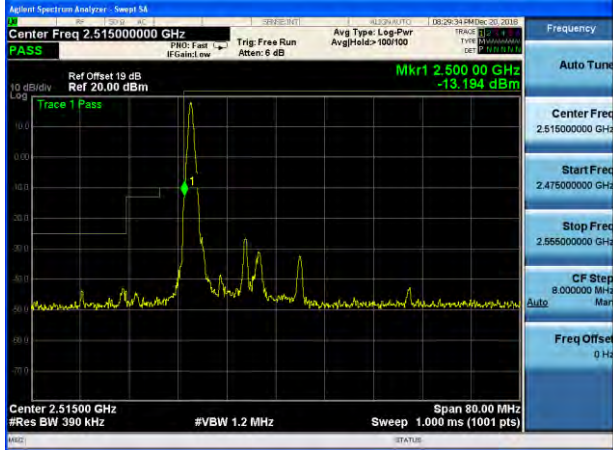

Test Mode: LTE Band 7 / 10MHz / 1RB / QPSK

Lowest channel

Highest channel

Test Mode: LTE Band 7 / 10MHz / 50RB / QPSK

Lowest channel

Highest channel

Test Mode: LTE Band 7 / 15MHz / 1RB / QPSK

Lowest channel

Highest channel

Test Mode: LTE Band 7 / 15MHz / 75RB / QPSK

Lowest channel

Highest channel

Test Mode: LTE Band 7 / 20MHz / 1RB / QPSK

Lowest channel

Highest channel

Test Mode: LTE Band 7 / 20MHz / 100RB / QPSK

Lowest channel

Highest channel

Test Mode: LTE Band 7 / 5MHz / 1RB / 16-QAM

Lowest channel

Highest channel

Test Mode: LTE Band 7 / 5MHz / 25RB / 16-QAM

Lowest channel

Highest channel