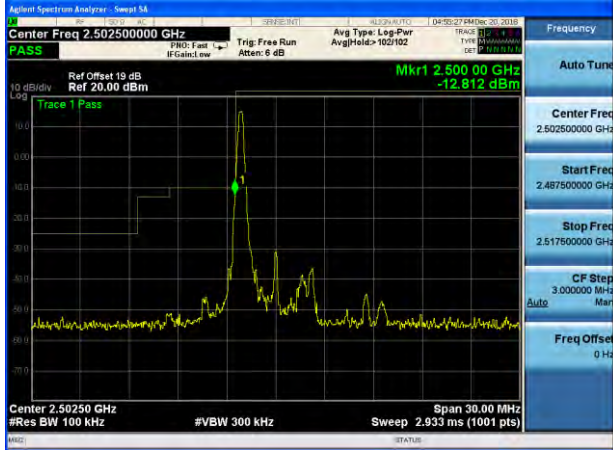

Lowest channel

Highest channel

Test Mode: LTE Band 5/Band 26(Upper Band) / 3MHz / 15RB / 16-QAM

Lowest channel

Highest channel

Test Mode: LTE Band 5/Band 26(Upper Band) / 5MHz / 1RB / 16-QAM

Lowest channel

Highest channel

Test Mode: LTE Band 5/Band 26(Upper Band) / 5MHz / 25RB / 16-QAM

Lowest channel

Highest channel

Test Mode: LTE Band 5/Band 26(Upper Band) / 10MHz / 1RB / 16-QAM

Lowest channel

Highest channel

Test Mode: LTE Band 5/Band 26(Upper Band) / 10MHz / 50RB / 16-QAM

Lowest channel

Highest channel

Test Mode: LTE Band 7 / 5MHz / 1RB / QPSK

Lowest channel

Highest channel

Test Mode: LTE Band 7 / 5MHz / 25RB / QPSK

Lowest channel

Highest channel