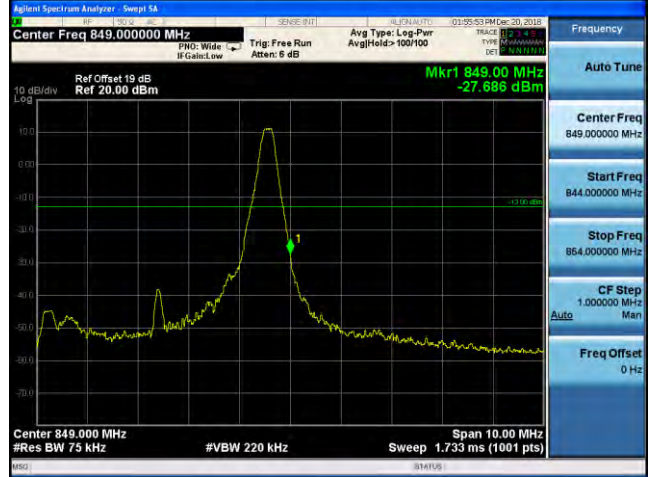

Lowest channel

Highest channel

Test Mode: LTE Band 5/Band 26(Upper Band) / 1.4MHz / 6RB / QPSK

Lowest channel

Highest channel

Test Mode: LTE Band 5/Band 26(Upper Band) / 3MHz / 1RB / QPSK

Lowest channel

Highest channel

Test Mode: LTE Band 5/Band 26(Upper Band) / 3MHz / 15RB / QPSK

Lowest channel

Highest channel

Test Mode: LTE Band 5/Band 26(Upper Band) / 5MHz / 1RB / QPSK

Lowest channel

Highest channel

Test Mode: LTE Band 5/Band 26(Upper Band) / 5MHz / 25RB / QPSK

Lowest channel

Highest channel

Test Mode: LTE Band 5/Band 26(Upper Band) / 10MHz / 1RB / QPSK

Lowest channel

Highest channel

Test Mode: LTE Band 5/Band 26(Upper Band) / 10MHz / 50RB / QPSK

Lowest channel

Highest channel