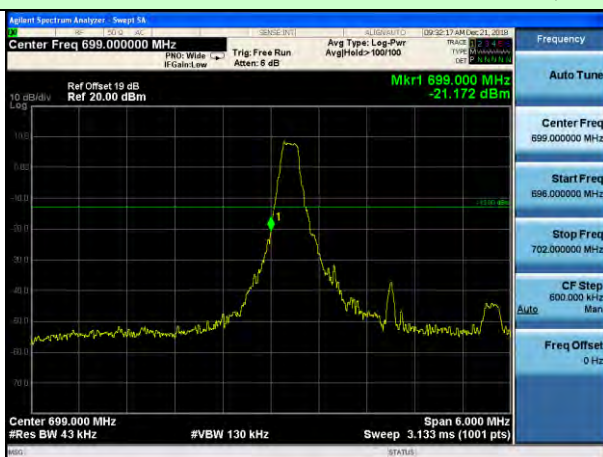

Highest channel

Test Mode: LTE Band 12 / 5MHz / 25RB / QPSK

Lowest channel

Highest channel

Test Mode: LTE Band 12 / 10MHz / 1RB / QPSK

Lowest channel

Highest channel

Test Mode: LTE Band 12 / 10MHz / 50RB / QPSK

Lowest channel

Highest channel

Test Mode: LTE Band 12 / 1.4MHz / 1RB / 16-QAM

Lowest channel

Highest channel

Test Mode: LTE Band 12 / 1.4MHz / 6RB / 16-QAM

Lowest channel

Highest channel

Test Mode: LTE Band 12 / 3MHz / 1RB / 16-QAM

Lowest channel

Highest channel

Test Mode: LTE Band 12 / 3MHz / 15RB / 16-QAM

Lowest channel

Highest channel

Test Mode: LTE Band 12 / 5MHz / 1RB / 16-QAM

Lowest channel