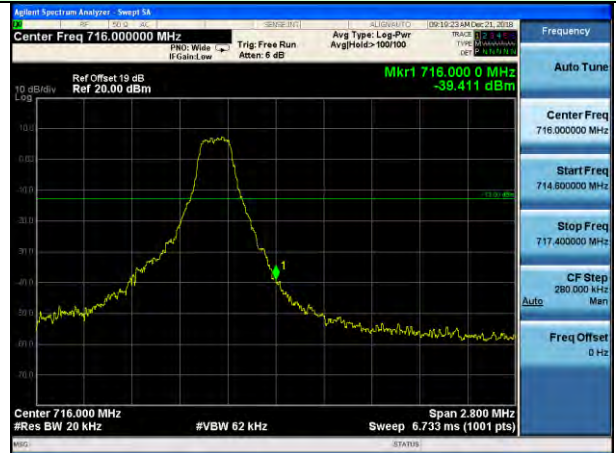

Highest channel

Test Mode: LTE Band 12 / 5MHz / 25RB / QPSK

Lowest channel

Highest channel

Test Mode: LTE Band 12 / 10MHz / 1RB / QPSK

Lowest channel

Highest channel

Test Mode: LTE Band 12 / 10MHz / 50RB / QPSK

Lowest channel

Highest channel

Test Mode: LTE Band 12 / 1.4MHz / 1RB / 16-QAM

Lowest channel

Highest channel

Test Mode: LTE Band 12 / 1.4MHz / 6RB / 16-QAM

Lowest channel

Highest channel

Test Mode: LTE Band 12 / 3MHz / 1RB / 16-QAM

Lowest channel

Highest channel

Test Mode: LTE Band 12 / 3MHz / 15RB / 16-QAM

Lowest channel

Highest channel

Test Mode: LTE Band 12 / 5MHz / 1RB / 16-QAM

Lowest channel