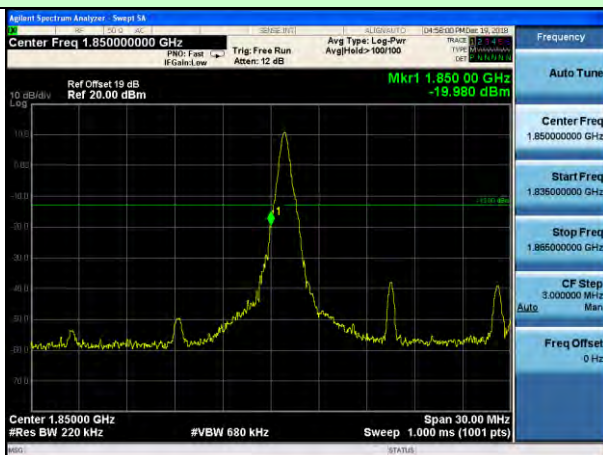

Test Mode: LTE Band 2 / 3MHz / 15RB / QPSK

Lowest channel

Highest channel

Test Mode: LTE Band 2 / 5MHz / 1RB / QPSK

Lowest channel

Highest channel

Test Mode: LTE Band 2 / 5MHz / 25RB / QPSK

Lowest channel

Highest channel

Test Mode: LTE Band 2 / 10MHz / 1RB / QPSK

Lowest channel

Highest channel

Test Mode: LTE Band 2 / 10MHz / 50RB / QPSK

Lowest channel

Highest channel

Test Mode: LTE Band 2 / 15MHz / 1RB / QPSK

Lowest channel

Highest channel

Test Mode: LTE Band 2 / 15MHz / 75RB / QPSK

Lowest channel

Highest channel

Test Mode: LTE Band 2 / 20MHz / 1RB / QPSK

Lowest channel

Highest channel

Test Mode: LTE Band 2 / 20MHz / 100RB / QPSK

Lowest channel

Highest channel

Test Mode: LTE Band 2 / 1.4MHz / 1RB / 16-QAM

Lowest channel

Highest channel

Test Mode: LTE Band 2 / 1.4MHz / 6RB / 16-QAM

Lowest channel