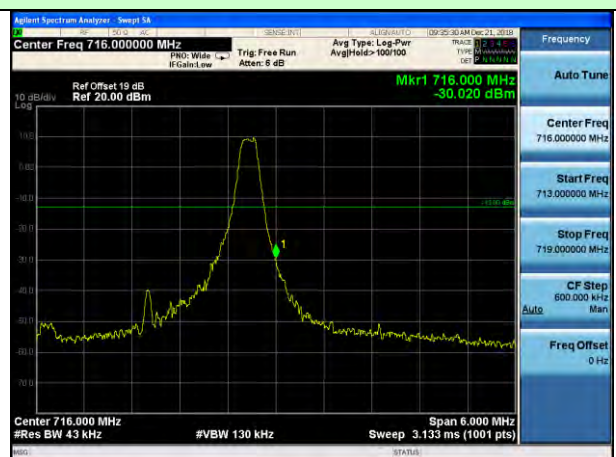

Highest channel

Test Mode: LTE Band 12 / 5MHz / 25RB / QPSK

Lowest channel

Highest channel

Test Mode: LTE Band 12 / 10MHz / 1RB / QPSK

Lowest channel

Highest channel

Test Mode: LTE Band 12 / 10MHz / 50RB / QPSK

Lowest channel

Highest channel

Test Mode: LTE Band 12 / 1.4MHz / 1RB / 16-QAM

Lowest channel

Highest channel

Test Mode: LTE Band 12 / 1.4MHz / 6RB / 16-QAM

Lowest channel

Highest channel

Test Mode: LTE Band 12 / 3MHz / 1RB / 16-QAM

Lowest channel

Highest channel

Test Mode: LTE Band 12 / 3MHz / 15RB / 16-QAM

Lowest channel

Highest channel

Test Mode: LTE Band 12 / 5MHz / 1RB / 16-QAM

Lowest channel