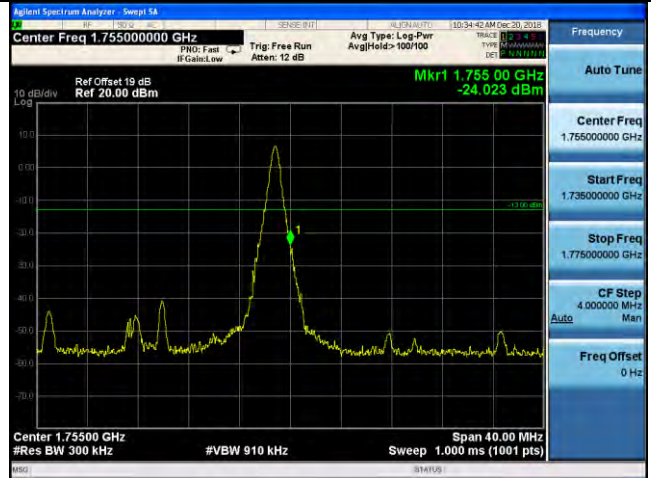

Highest channel

Test Mode: LTE Band 4 / 10MHz / 1RB / QPSK

Lowest channel

Highest channel

Test Mode: LTE Band 4 / 10MHz / 50RB / QPSK

Lowest channel

Highest channel

Test Mode: LTE Band 4 / 15MHz / 1RB / QPSK

Lowest channel

Highest channel

Test Mode: LTE Band 4 / 15MHz / 75RB / QPSK

Lowest channel

Highest channel

Test Mode: LTE Band 4 / 20MHz / 1RB / QPSK

Lowest channel

Highest channel

Test Mode: LTE Band 4 / 20MHz / 100RB / QPSK

Lowest channel

Highest channel

Test Mode: LTE Band 4 / 1.4MHz / 1RB / 16-QAM

Lowest channel

Highest channel

Test Mode: LTE Band 4 / 1.4MHz / 6RB / 16-QAM

Lowest channel

Highest channel

Test Mode: LTE Band 4 / 3MHz / 1RB / 16-QAM

Lowest channel

Highest channel

Test Mode: LTE Band 4 / 3MHz / 15RB / 16-QAM

Lowest channel

Highest channel

Test Mode: LTE Band 4 / 5MHz / 1RB / 16-QAM