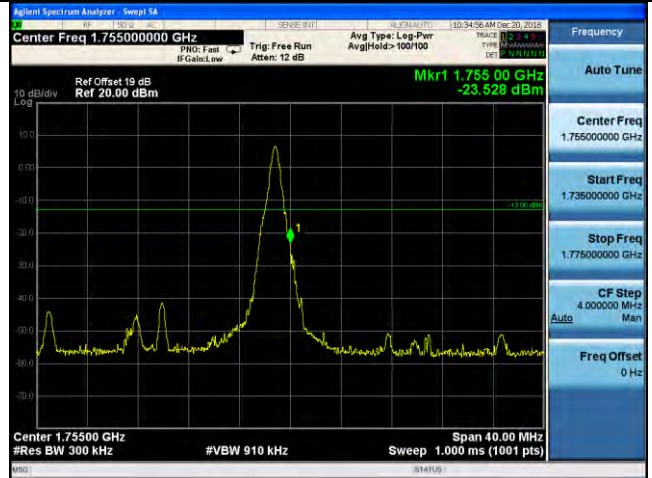

Lowest channel

Highest channel

Test Mode: LTE Band 4 / 5MHz / 25RB / 16-QAM

Lowest channel

Highest channel

Test Mode: LTE Band 4 / 10MHz / 1RB / 16-QAM

Lowest channel

Highest channel

Test Mode: LTE Band 4 / 10MHz / 50RB / 16-QAM

Lowest channel

Highest channel

Test Mode: LTE Band 4 / 15MHz / 1RB / 16-QAM

Lowest channel

Highest channel

Test Mode: LTE Band 4 / 15MHz / 75RB / 16-QAM

Lowest channel

Highest channel

Test Mode: LTE Band 4 / 20MHz / 1RB / 16-QAM

Lowest channel

Highest channel

Test Mode: LTE Band 4 / 20MHz / 100RB / 16-QAM

Lowest channel

Highest channel

Test Mode: LTE Band 5/Band 26(Upper Band) / 1.4MHz / 1RB / QPSK