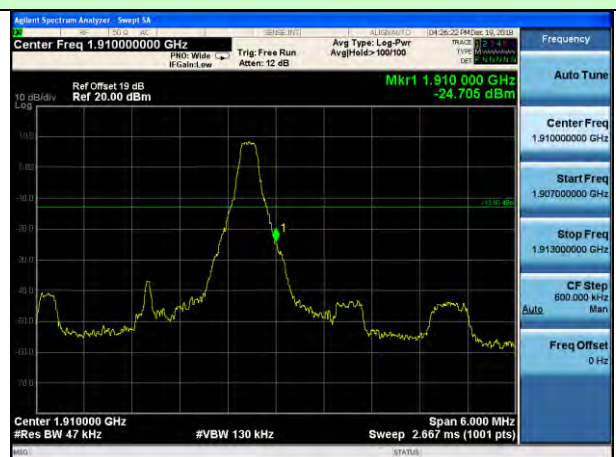

Lowest channel

Highest channel

Test Mode: LTE Band 2 / 15MHz / 75RB / QPSK

Lowest channel

Highest channel

Test Mode: LTE Band 2 / 20MHz / 1RB / QPSK

Lowest channel

Highest channel

Test Mode: LTE Band 2 / 20MHz / 100RB / QPSK

Lowest channel

Highest channel

Test Mode: LTE Band 2 / 1.4MHz / 1RB / 16-QAM

Lowest channel

Highest channel

Test Mode: LTE Band 2 / 1.4MHz / 6RB / 16-QAM

Lowest channel

Highest channel

Test Mode: LTE Band 2 / 3MHz / 1RB / 16-QAM

Lowest channel

Highest channel

Test Mode: LTE Band 2 / 3MHz / 15RB / 16-QAM

Lowest channel

Highest channel

Test Mode: LTE Band 2 / 5MHz / 1RB / 16-QAM

Lowest channel

Highest channel

Test Mode: LTE Band 2 / 5MHz / 25RB / 16-QAM

Lowest channel

Highest channel

Test Mode: LTE Band 2 / 10MHz / 1RB / 16-QAM

Lowest channel

Highest channel