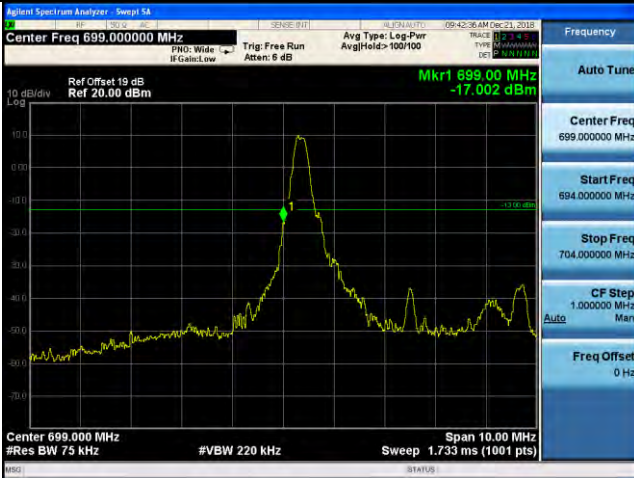

Lowest channel

Highest channel

Test Mode: LTE Band 12 / 1.4MHz / 1RB / QPSK

Lowest channel

Highest channel

Test Mode: LTE Band 12 / 1.4MHz / 6RB / QPSK

Lowest channel

Highest channel

Test Mode: LTE Band 12 / 3MHz / 1RB / QPSK

Lowest channel

Highest channel

Test Mode: LTE Band 12 / 3MHz / 15RB / QPSK

Lowest channel

Highest channel

Test Mode: LTE Band 12 / 5MHz / 1RB / QPSK

Lowest channel

Highest channel

Test Mode: LTE Band 12 / 5MHz / 25RB / QPSK

Lowest channel

Highest channel

Test Mode: LTE Band 12 / 10MHz / 1RB / QPSK

Lowest channel

Highest channel

Test Mode: LTE Band 12 / 10MHz / 50RB / QPSK