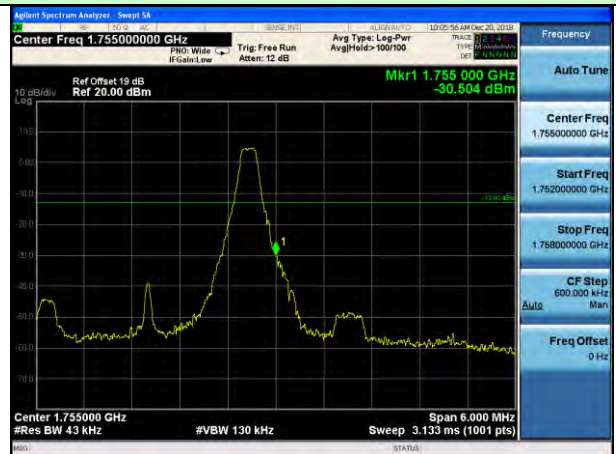

Highest channel

Test Mode: LTE Band 2 / 20MHz / 1RB / 16-QAM

Lowest channel

Highest channel

Test Mode: LTE Band 2 / 20MHz / 100RB / 16-QAM

Lowest channel

Highest channel

Test Mode: LTE Band 4 / 1.4MHz / 1RB / QPSK

Lowest channel

Highest channel

Test Mode: LTE Band 4 / 1.4MHz / 6RB / QPSK

Lowest channel

Highest channel

Test Mode: LTE Band 4 / 3MHz / 1RB / QPSK

Lowest channel

Highest channel

Test Mode: LTE Band 4 / 3MHz / 15RB / QPSK

Lowest channel

Highest channel

Test Mode: LTE Band 4 / 5MHz / 1RB / QPSK

Lowest channel

Highest channel

Test Mode: LTE Band 4 / 5MHz / 25RB / QPSK

Lowest channel

Highest channel

Test Mode: LTE Band 4 / 10MHz / 1RB / QPSK

Lowest channel

Highest channel

Test Mode: LTE Band 4 / 10MHz / 50RB / QPSK

Lowest channel

Highest channel

Test Mode: LTE Band 4 / 15MHz / 1RB / QPSK