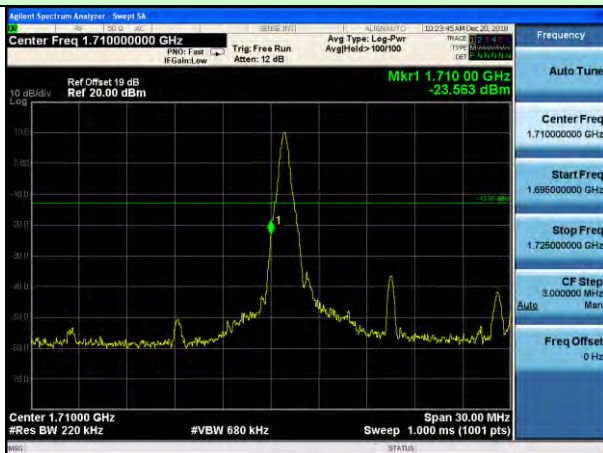

Lowest channel

Highest channel

Test Mode: LTE Band 4 / 5MHz / 25RB / 16-QAM

Lowest channel

Highest channel

Test Mode: LTE Band 4 / 10MHz / 1RB / 16-QAM

Lowest channel

Highest channel

Test Mode: LTE Band 4 / 10MHz / 50RB / 16-QAM

Lowest channel

Highest channel

Test Mode: LTE Band 4 / 15MHz / 1RB / 16-QAM

Lowest channel

Highest channel

Test Mode: LTE Band 4 / 15MHz / 75RB / 16-QAM

Lowest channel

Highest channel

Test Mode: LTE Band 4 / 20MHz / 1RB / 16-QAM

Lowest channel

Highest channel

Test Mode: LTE Band 4 / 20MHz / 100RB / 16-QAM

Lowest channel

Highest channel

Test Mode: LTE Band 5/Band 26(Upper Band) / 1.4MHz / 1RB / QPSK

Lowest channel

Highest channel

Test Mode: LTE Band 5/Band 26(Upper Band) / 1.4MHz / 6RB / QPSK

Lowest channel

Highest channel

Test Mode: LTE Band 5/Band 26(Upper Band) / 3MHz / 1RB / QPSK

Lowest channel

Highest channel