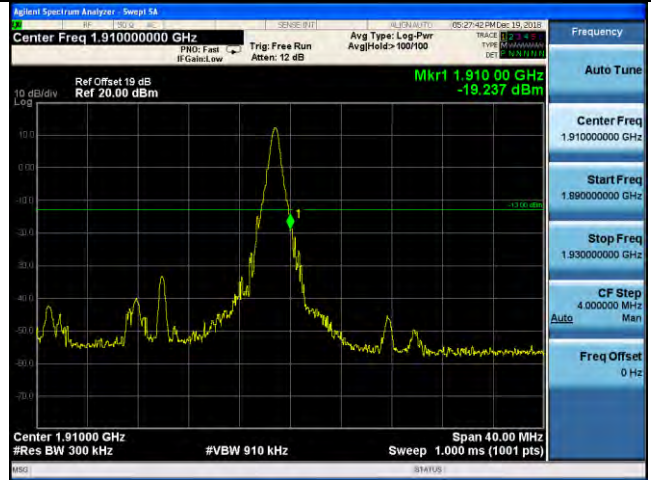

Lowest channel

Highest channel

Test Mode: LTE Band 2 / 5MHz / 25RB / 16-QAM

Lowest channel

Highest channel

Test Mode: LTE Band 2 / 10MHz / 1RB / 16-QAM

Lowest channel

Highest channel

Test Mode: LTE Band 2 / 10MHz / 50RB / 16-QAM

Lowest channel

Highest channel

Test Mode: LTE Band 2 / 15MHz / 1RB / 16-QAM

Lowest channel

Highest channel

Test Mode: LTE Band 2 / 15MHz / 75RB / 16-QAM

Lowest channel

Highest channel

Test Mode: LTE Band 2 / 20MHz / 1RB / 16-QAM

Lowest channel

Highest channel

Test Mode: LTE Band 2 / 20MHz / 100RB / 16-QAM

Lowest channel

Highest channel

Test Mode: LTE Band 4 / 1.4MHz / 1RB / QPSK

Lowest channel

Highest channel

Test Mode: LTE Band 4 / 1.4MHz / 6RB / QPSK

Lowest channel

Highest channel

Test Mode: LTE Band 4 / 3MHz / 1RB / QPSK

Lowest channel

Highest channel