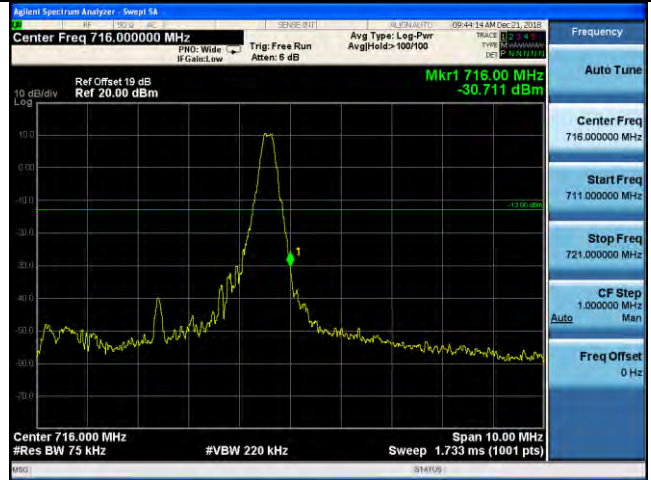

Lowest channel

Highest channel

Test Mode: LTE Band 12 / 1.4MHz / 1RB / 16-QAM

Lowest channel

Highest channel

Test Mode: LTE Band 12 / 1.4MHz / 6RB / 16-QAM

Lowest channel

Highest channel

Test Mode: LTE Band 12 / 3MHz / 1RB / 16-QAM

Lowest channel

Highest channel

Test Mode: LTE Band 12 / 3MHz / 15RB / 16-QAM

Lowest channel

Highest channel

Test Mode: LTE Band 12 / 5MHz / 1RB / 16-QAM

Lowest channel

Highest channel

Test Mode: LTE Band 12 / 5MHz / 25RB / 16-QAM

Lowest channel

Highest channel