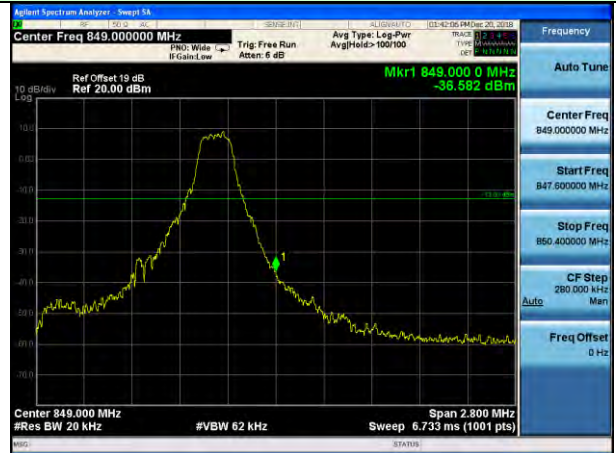

Test Mode: LTE Band 5/Band 26(Upper Band) / 3MHz / 15RB / QPSK

Lowest channel

Highest channel

Test Mode: LTE Band 5/Band 26(Upper Band) / 5MHz / 1RB / QPSK

Lowest channel

Highest channel

Test Mode: LTE Band 5/Band 26(Upper Band) / 5MHz / 25RB / QPSK

Lowest channel

Highest channel

Test Mode: LTE Band 5/Band 26(Upper Band) / 10MHz / 1RB / QPSK

Lowest channel

Highest channel

Test Mode: LTE Band 5/Band 26(Upper Band) / 10MHz / 50RB / QPSK

Lowest channel

Highest channel

Test Mode: LTE Band 5/Band 26(Upper Band) / 1.4MHz / 1RB / 16-QAM

Lowest channel

Highest channel

Test Mode: LTE Band 5/Band 26(Upper Band) / 1.4MHz / 6RB / 16-QAM

Lowest channel

Highest channel

Test Mode: LTE Band 5/Band 26(Upper Band) / 3MHz / 1RB / 16-QAM