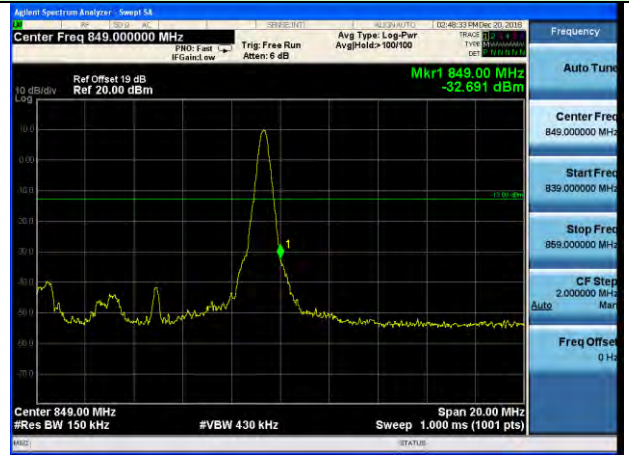

Test Mode: LTE Band 5/Band 26(Upper Band) / 3MHz / 15RB / QPSK

Lowest channel

Highest channel

Test Mode: LTE Band 5/Band 26(Upper Band) / 5MHz / 1RB / QPSK

Lowest channel

Highest channel

Test Mode: LTE Band 5/Band 26(Upper Band) / 5MHz / 25RB / QPSK

Lowest channel

Highest channel

Test Mode: LTE Band 5/Band 26(Upper Band) / 10MHz / 1RB / QPSK

Lowest channel

Highest channel

Test Mode: LTE Band 5/Band 26(Upper Band) / 10MHz / 50RB / QPSK

Lowest channel

Highest channel

Test Mode: LTE Band 5/Band 26(Upper Band) / 1.4MHz / 1RB / 16-QAM

Lowest channel

Highest channel

Test Mode: LTE Band 5/Band 26(Upper Band) / 1.4MHz / 6RB / 16-QAM

Lowest channel

Highest channel

Test Mode: LTE Band 5/Band 26(Upper Band) / 3MHz / 1RB / 16-QAM

Lowest channel

Highest channel

Test Mode: LTE Band 5/Band 26(Upper Band) / 3MHz / 15RB / 16-QAM

Lowest channel

Highest channel

Test Mode: LTE Band 5/Band 26(Upper Band) / 5MHz / 1RB / 16-QAM

Lowest channel

Highest channel