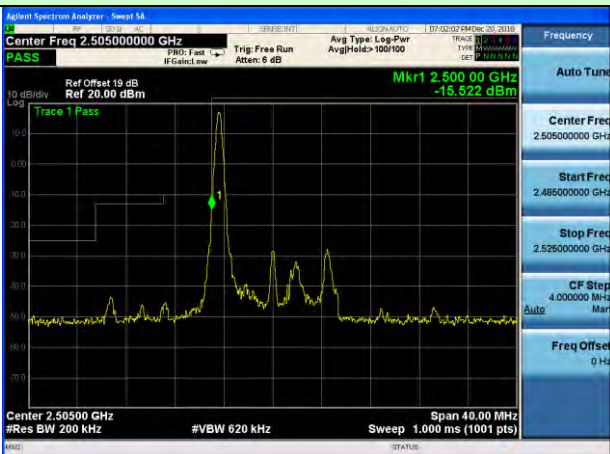

Highest channel

Test Mode: LTE Band 7 / 15MHz / 75RB / QPSK

Lowest channel

Highest channel

Test Mode: LTE Band 7 / 20MHz / 1RB / QPSK

Lowest channel

Highest channel

Test Mode: LTE Band 7 / 20MHz / 100RB / QPSK

Lowest channel

Highest channel

Test Mode: LTE Band 7 / 5MHz / 1RB / 16-QAM

Lowest channel

Highest channel

Test Mode: LTE Band 7 / 5MHz / 25RB / 16-QAM

Lowest channel

Highest channel

Test Mode: LTE Band 7 / 10MHz / 1RB / 16-QAM

Lowest channel

Highest channel

Test Mode: LTE Band 7 / 10MHz / 50RB / 16-QAM

Lowest channel

Highest channel

Test Mode: LTE Band 7 / 15MHz / 1RB / 16-QAM

Lowest channel