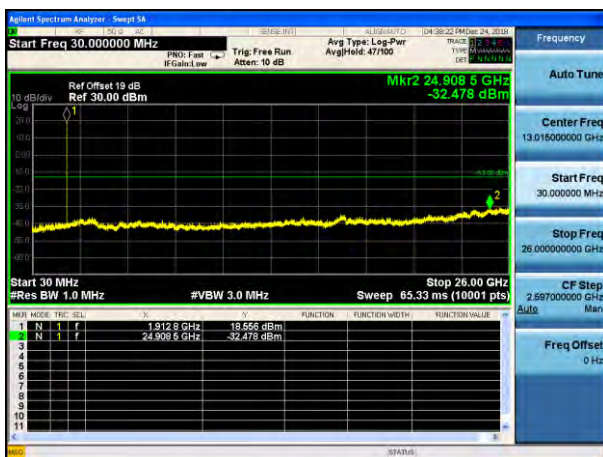

Test Mode: LTE Band 13 / 5MHz /1RB

Test Mode: LTE Band 13 / 5MHz /25RB

Lowest channel

Middle channel

Highest channel

Test Mode: LTE Band 25 / 1.4MHz /1RB      Test Mode: LTE Band 25 / 1.4MHz /6RB

Lowest channel

Middle channel

Highest channel

Test Mode: LTE Band 25 / 3MHz /1RB

Test Mode: LTE Band 25 / 3MHz /15RB

Lowest channel

Middle channel

Highest channel

Test Mode: LTE Band 25 / 5MHz /1RB

Test Mode: LTE Band 25 / 5MHz /25RB

Lowest channel

Middle channel

Highest channel

Test Mode: LTE Band 25 / 10MHz /1RB      Test Mode: LTE Band 25 / 10MHz /50RB

Lowest channel

Middle channel

Highest channel