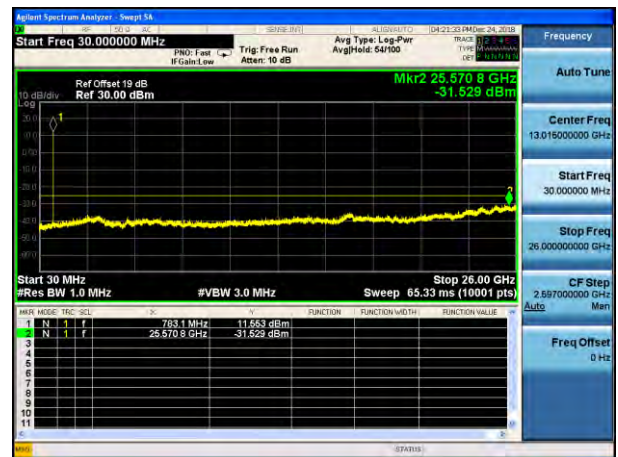

Test Mode: LTE Band 13 / 5MHz /1RB

Test Mode: LTE Band 13 / 5MHz /25RB

Lowest channel

Middle channel

Highest channel

Test Mode: LTE Band 25 / 1.4MHz /1RB      Test Mode: LTE Band 25 / 1.4MHz /6RB

Lowest channel

Middle channel

Highest channel

Test Mode: LTE Band 25 / 3MHz /1RB

Test Mode: LTE Band 25 / 3MHz /15RB

Lowest channel

Middle channel

Highest channel

Test Mode: LTE Band 25 / 5MHz /1RB

Test Mode: LTE Band 25 / 5MHz /25RB

Lowest channel

Middle channel

Highest channel

Test Mode: LTE Band 25 / 10MHz /1RB      Test Mode: LTE Band 25 / 10MHz /50RB

Lowest channel

Middle channel

Highest channel