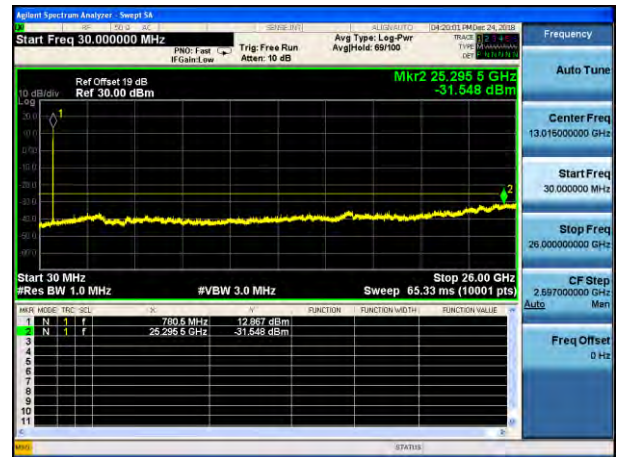

Test Mode: LTE Band 13 / 5MHz /1RB

Test Mode: LTE Band 13 / 5MHz /25RB

Lowest channel

Middle channel

Highest channel

Test Mode: LTE Band 25 / 1.4MHz /1RB      Test Mode: LTE Band 25 / 1.4MHz /6RB

Lowest channel

Middle channel

Highest channel

Test Mode: LTE Band 25 / 3MHz /1RB

Test Mode: LTE Band 25 / 3MHz /15RB

Lowest channel

Middle channel

Highest channel

Test Mode: LTE Band 25 / 5MHz /1RB

Test Mode: LTE Band 25 / 5MHz /25RB

Lowest channel

Middle channel

Highest channel

Test Mode: LTE Band 25 / 10MHz /1RB      Test Mode: LTE Band 25 / 10MHz /50RB

Lowest channel

Middle channel

Highest channel