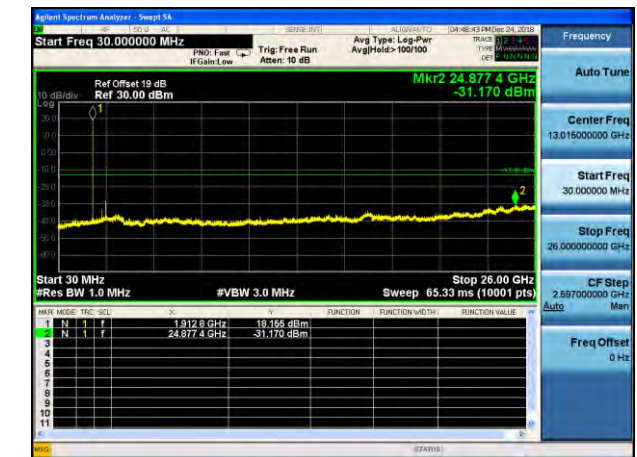

Test Mode: LTE Band 13 / 5MHz /1RB

Test Mode: LTE Band 13 / 5MHz /25RB

Lowest channel

Middle channel

Highest channel

Test Mode: LTE Band 25 / 1.4MHz /1RB      Test Mode: LTE Band 25 / 1.4MHz /6RB

Lowest channel

Middle channel

Highest channel

Test Mode: LTE Band 25 / 3MHz /1RB

Test Mode: LTE Band 25 / 3MHz /15RB

Lowest channel

Middle channel

Highest channel

Test Mode: LTE Band 25 / 5MHz /1RB

Test Mode: LTE Band 25 / 5MHz /25RB

Lowest channel

Middle channel

Highest channel

Test Mode: LTE Band 25 / 10MHz /1RB      Test Mode: LTE Band 25 / 10MHz /50RB

Lowest channel

Middle channel

Highest channel

Test Mode: LTE Band 25 / 15MHz /1RB

Test Mode: LTE Band 25 / 15MHz /75RB

Lowest channel

Middle channel

Highest channel

Test Mode: LTE Band 26 (Lower Band) / 1.4MHz /1RB

Test Mode: LTE Band 26(Lower Band) / 1.4MHz /6RB