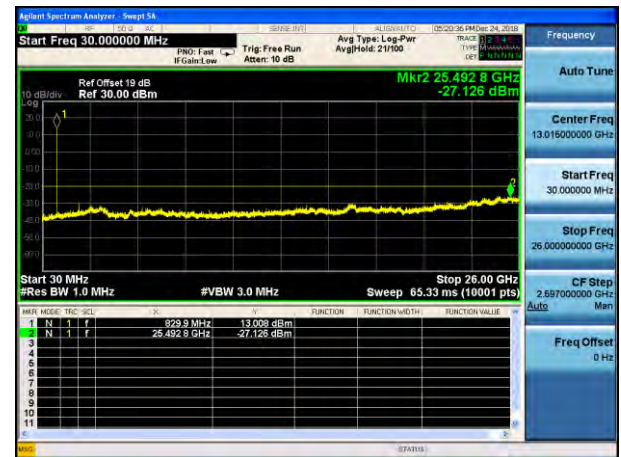

Test Mode: LTE Band 25 / 5MHz /25RB

Lowest channel

Middle channel

Highest channel

Test Mode: LTE Band 25 / 10MHz /1RB      Test Mode: LTE Band 25 / 10MHz /50RB

Lowest channel

Middle channel

Highest channel

Test Mode: LTE Band 25 / 15MHz /1RB

Test Mode: LTE Band 25 / 15MHz /75RB

Lowest channel

Middle channel

Highest channel

Test Mode: LTE Band 26 (Lower Band) / 1.4MHz /1RB

Test Mode: LTE Band 26(Lower Band) / 1.4MHz /6RB

Lowest channel

Middle channel

Highest channel

Test Mode: LTE Band 26(Lower Band) / 3MHz  
/1RB

Test Mode: LTE Band 26(Lower Band) / 3MHz  
/15RB

Lowest channel

Middle channel

Highest channel

Test Mode: LTE Band 26(Lower Band) / 5MHz  
/1RB

Test Mode: LTE Band 26(Lower Band) / 5MHz  
/25RB

Lowest channel

Middle channel

Highest channel

Test Mode: LTE Band 26(Lower Band) / 10MHz  
/1RB

Test Mode: LTE Band 26(Lower Band) / 10MHz  
/50RB