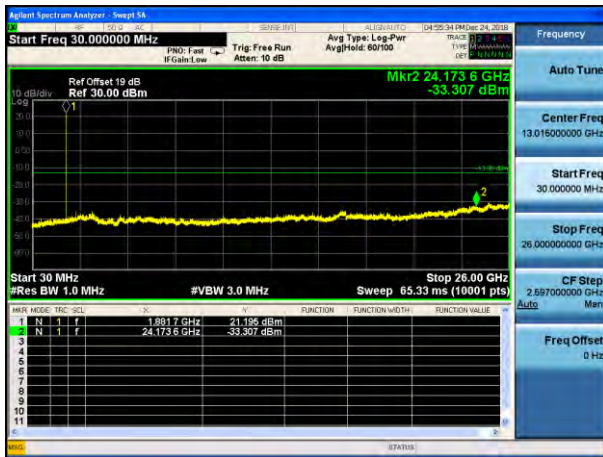

Test Mode: LTE Band 13 / 5MHz /1RB

Test Mode: LTE Band 13 / 5MHz /25RB

Lowest channel

Middle channel

Highest channel

Test Mode: LTE Band 25 / 1.4MHz /1RB      Test Mode: LTE Band 25 / 1.4MHz /6RB

Lowest channel

Middle channel

Highest channel

Test Mode: LTE Band 25 / 3MHz /1RB

Test Mode: LTE Band 25 / 3MHz /15RB

Lowest channel

Middle channel

Highest channel

Test Mode: LTE Band 25 / 5MHz /1RB

Test Mode: LTE Band 25 / 5MHz /25RB

Lowest channel

Middle channel

Highest channel

Test Mode: LTE Band 25 / 10MHz /1RB      Test Mode: LTE Band 25 / 10MHz /50RB

Lowest channel

Middle channel

Highest channel

Test Mode: LTE Band 25 / 15MHz /1RB

Test Mode: LTE Band 25 / 15MHz /75RB

Lowest channel

Middle channel

Highest channel

Test Mode: LTE Band 26 (Lower Band) / 1.4MHz /1RB

Test Mode: LTE Band 26(Lower Band) / 1.4MHz /6RB