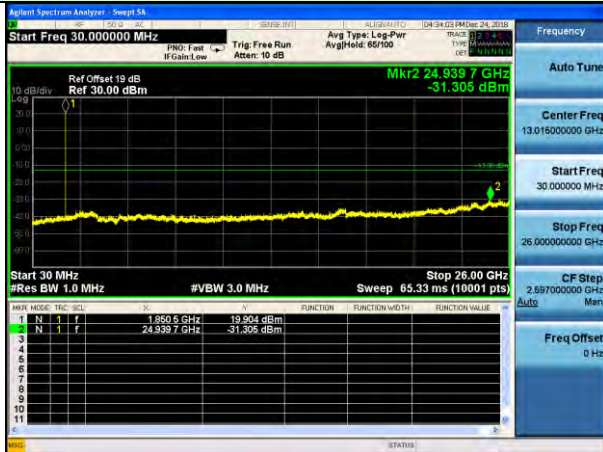

Test Mode: LTE Band 13 / 5MHz /1RB

Test Mode: LTE Band 13 / 5MHz /25RB

Lowest channel

Middle channel

Highest channel

Test Mode: LTE Band 25 / 1.4MHz /1RB      Test Mode: LTE Band 25 / 1.4MHz /6RB

Lowest channel

Middle channel

Highest channel

Test Mode: LTE Band 25 / 3MHz /1RB

Test Mode: LTE Band 25 / 3MHz /15RB

Lowest channel

Middle channel

Highest channel

Test Mode: LTE Band 25 / 5MHz /1RB

Test Mode: LTE Band 25 / 5MHz /25RB

Lowest channel

Middle channel

Highest channel

Test Mode: LTE Band 25 / 10MHz /1RB      Test Mode: LTE Band 25 / 10MHz /50RB

Lowest channel

Middle channel

Highest channel