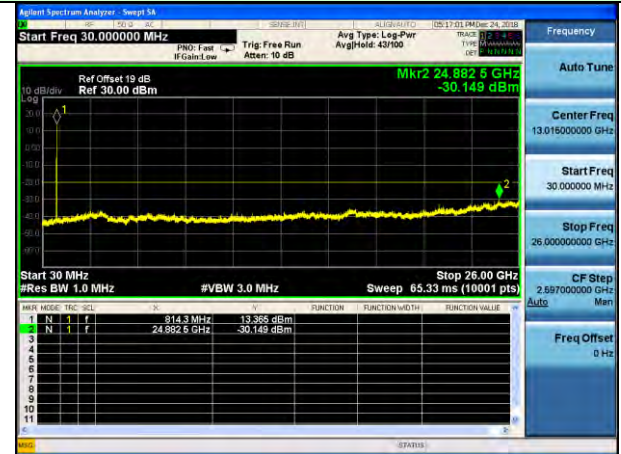

Test Mode: LTE Band 25 / 5MHz /25RB

Lowest channel

Middle channel

Highest channel

Test Mode: LTE Band 25 / 10MHz /1RB      Test Mode: LTE Band 25 / 10MHz /50RB

Lowest channel

Middle channel

Highest channel

Test Mode: LTE Band 25 / 15MHz /1RB

Test Mode: LTE Band 25 / 15MHz /75RB

Lowest channel

Middle channel

Highest channel

Test Mode: LTE Band 26 (Lower Band) / 1.4MHz /1RB

Test Mode: LTE Band 26(Lower Band) / 1.4MHz /6RB

Lowest channel

Middle channel

Highest channel

Test Mode: LTE Band 26(Lower Band) / 3MHz  
/1RB

Test Mode: LTE Band 26(Lower Band) / 3MHz  
/15RB

Lowest channel

Middle channel

Highest channel

Test Mode: LTE Band 26(Lower Band) / 5MHz  
/1RB

Test Mode: LTE Band 26(Lower Band) / 5MHz  
/25RB

Lowest channel

Middle channel

Highest channel

Test Mode: LTE Band 26(Lower Band) / 10MHz  
/1RB

Test Mode: LTE Band 26(Lower Band) / 10MHz  
/50RB