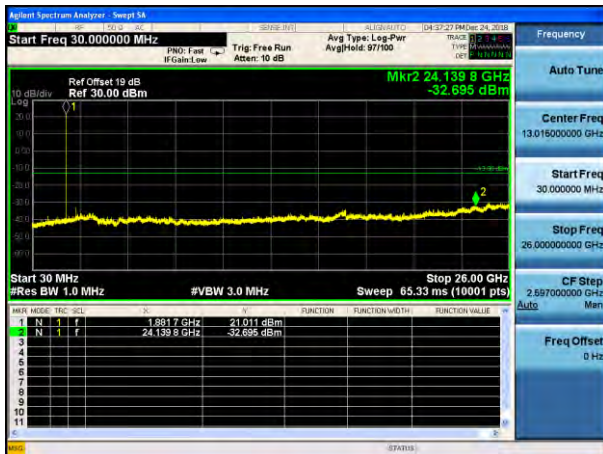

Test Mode: LTE Band 13 / 5MHz /1RB

Test Mode: LTE Band 13 / 5MHz /25RB

Lowest channel

Middle channel

Highest channel

Test Mode: LTE Band 25 / 1.4MHz /1RB      Test Mode: LTE Band 25 / 1.4MHz /6RB

Lowest channel

Middle channel

Highest channel

Test Mode: LTE Band 25 / 3MHz /1RB

Test Mode: LTE Band 25 / 3MHz /15RB

Lowest channel

Middle channel

Highest channel

Test Mode: LTE Band 25 / 5MHz /1RB

Test Mode: LTE Band 25 / 5MHz /25RB

Lowest channel

Middle channel

Highest channel

Test Mode: LTE Band 25 / 10MHz /1RB      Test Mode: LTE Band 25 / 10MHz /50RB

Lowest channel

Middle channel

Highest channel