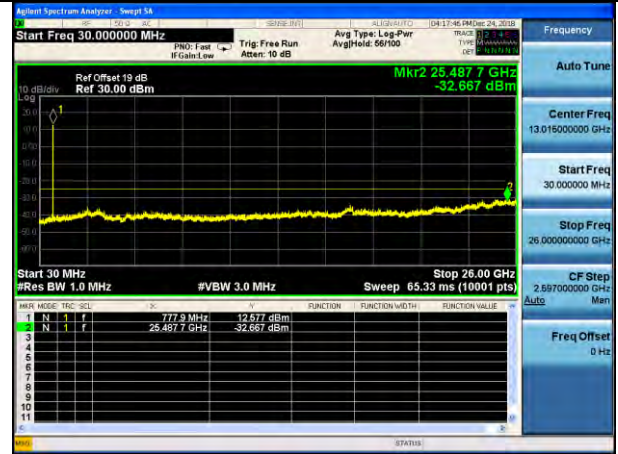

Test Mode: LTE Band 13 / 5MHz /1RB

Test Mode: LTE Band 13 / 5MHz /25RB

Lowest channel

Middle channel

Highest channel

Test Mode: LTE Band 25 / 1.4MHz /1RB      Test Mode: LTE Band 25 / 1.4MHz /6RB

Lowest channel

Middle channel

Highest channel

Test Mode: LTE Band 25 / 3MHz /1RB

Test Mode: LTE Band 25 / 3MHz /15RB

Lowest channel

Middle channel

Highest channel

Test Mode: LTE Band 25 / 5MHz /1RB

Test Mode: LTE Band 25 / 5MHz /25RB

Lowest channel

Middle channel

Highest channel

Test Mode: LTE Band 25 / 10MHz /1RB      Test Mode: LTE Band 25 / 10MHz /50RB

Lowest channel

Middle channel

Highest channel