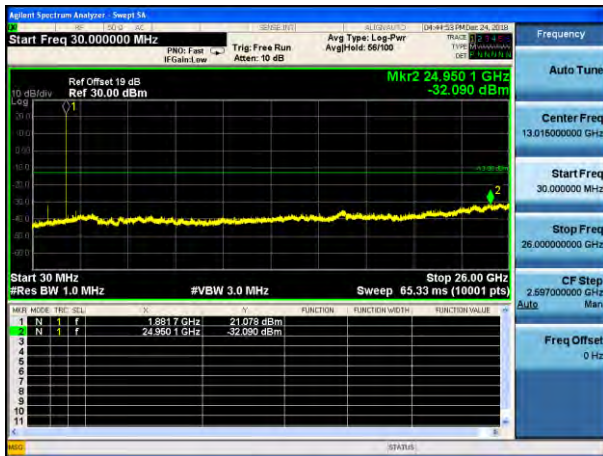

Test Mode: LTE Band 13 / 5MHz /1RB

Test Mode: LTE Band 13 / 5MHz /25RB

Lowest channel

Middle channel

Highest channel

Test Mode: LTE Band 25 / 1.4MHz /1RB      Test Mode: LTE Band 25 / 1.4MHz /6RB

Lowest channel

Middle channel

Highest channel

Test Mode: LTE Band 25 / 3MHz /1RB

Test Mode: LTE Band 25 / 3MHz /15RB

Lowest channel

Middle channel

Highest channel

Test Mode: LTE Band 25 / 5MHz /1RB

Test Mode: LTE Band 25 / 5MHz /25RB

Lowest channel

Middle channel

Highest channel

Test Mode: LTE Band 25 / 10MHz /1RB      Test Mode: LTE Band 25 / 10MHz /50RB

Lowest channel

Middle channel

Highest channel

Test Mode: LTE Band 25 / 15MHz /1RB

Test Mode: LTE Band 25 / 15MHz /75RB

Lowest channel

Middle channel

Highest channel

Test Mode: LTE Band 26 (Lower Band) / 1.4MHz /1RB

Test Mode: LTE Band 26(Lower Band) / 1.4MHz /6RB