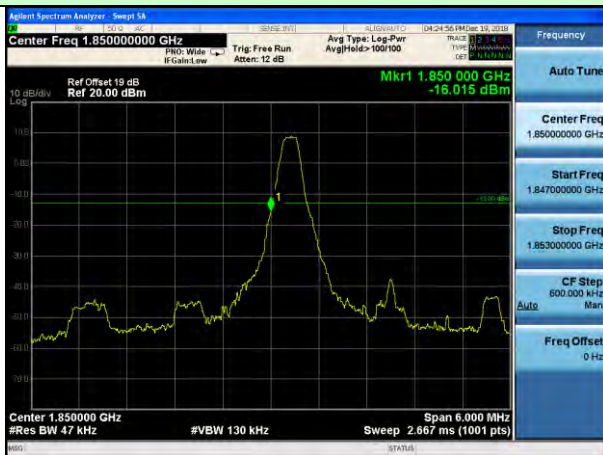

#### Test Mode: LTE Band 2 / 1.4MHz / 1RB / QPSK

Lowest channel

Highest channel

#### Test Mode: LTE Band 2 / 1.4MHz / 6RB / QPSK

Lowest channel

Highest channel

#### Test Mode: LTE Band 2 / 3MHz / 1RB / QPSK

Lowest channel

Highest channel