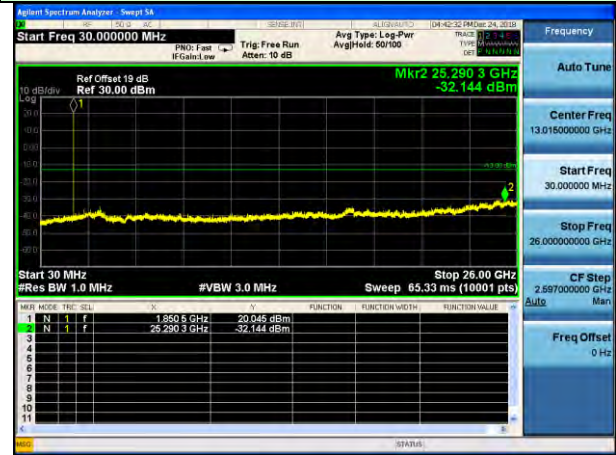

Test Mode: LTE Band 13 / 5MHz /1RB

Test Mode: LTE Band 13 / 5MHz /25RB

Lowest channel

Middle channel

Highest channel

Test Mode: LTE Band 25 / 1.4MHz /1RB      Test Mode: LTE Band 25 / 1.4MHz /6RB

Lowest channel

Middle channel

Highest channel

Test Mode: LTE Band 25 / 3MHz /1RB

Test Mode: LTE Band 25 / 3MHz /15RB

Lowest channel

Middle channel

Highest channel

Test Mode: LTE Band 25 / 5MHz /1RB

Test Mode: LTE Band 25 / 5MHz /25RB

Lowest channel

Middle channel

Highest channel

Test Mode: LTE Band 25 / 10MHz /1RB      Test Mode: LTE Band 25 / 10MHz /50RB

Lowest channel

Middle channel

Highest channel