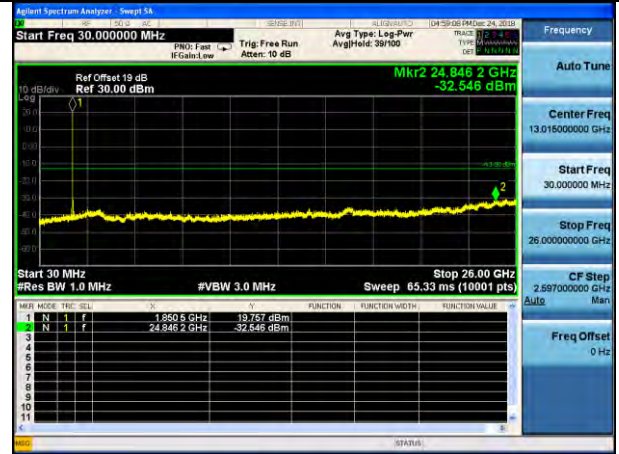

Middle channel

Highest channel

Test Mode: LTE Band 25 / 3MHz /1RB

Test Mode: LTE Band 25 / 3MHz /15RB

Lowest channel

Middle channel

Highest channel

Test Mode: LTE Band 25 / 5MHz /1RB

Test Mode: LTE Band 25 / 5MHz /25RB

Lowest channel

Middle channel

Highest channel

Test Mode: LTE Band 25 / 10MHz /1RB      Test Mode: LTE Band 25 / 10MHz /50RB

Lowest channel

Middle channel

Highest channel

Test Mode: LTE Band 25 / 15MHz /1RB

Test Mode: LTE Band 25 / 15MHz /75RB

Lowest channel

Middle channel

Highest channel

Test Mode: LTE Band 26 (Lower Band) / 1.4MHz /1RB

Test Mode: LTE Band 26(Lower Band) / 1.4MHz /6RB

Lowest channel

Middle channel

Highest channel

Test Mode: LTE Band 26(Lower Band) / 3MHz  
/1RB

Test Mode: LTE Band 26(Lower Band) / 3MHz  
/15RB

Lowest channel

Middle channel

Highest channel