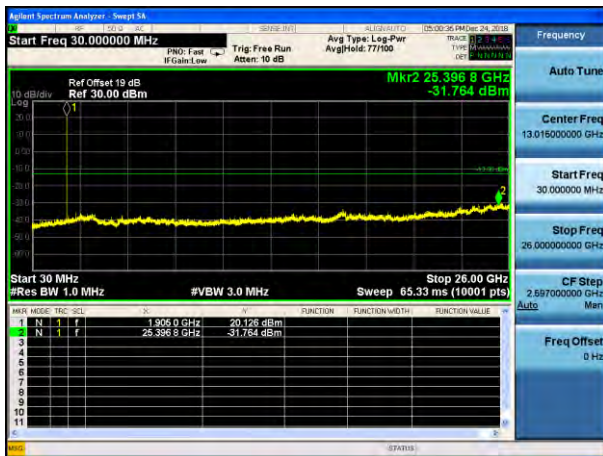

Middle channel

Highest channel

Test Mode: LTE Band 25 / 3MHz /1RB

Test Mode: LTE Band 25 / 3MHz /15RB

Lowest channel

Middle channel

Highest channel

Test Mode: LTE Band 25 / 5MHz /1RB

Test Mode: LTE Band 25 / 5MHz /25RB

Lowest channel

Middle channel

Highest channel

Test Mode: LTE Band 25 / 10MHz /1RB      Test Mode: LTE Band 25 / 10MHz /50RB

Lowest channel

Middle channel

Highest channel

Test Mode: LTE Band 25 / 15MHz /1RB

Test Mode: LTE Band 25 / 15MHz /75RB

Lowest channel

Middle channel

Highest channel

Test Mode: LTE Band 26 (Lower Band) / 1.4MHz /1RB

Test Mode: LTE Band 26(Lower Band) / 1.4MHz /6RB

Lowest channel

Middle channel

Highest channel

Test Mode: LTE Band 26(Lower Band) / 3MHz  
/1RB

Test Mode: LTE Band 26(Lower Band) / 3MHz  
/15RB

Lowest channel

Middle channel

Highest channel