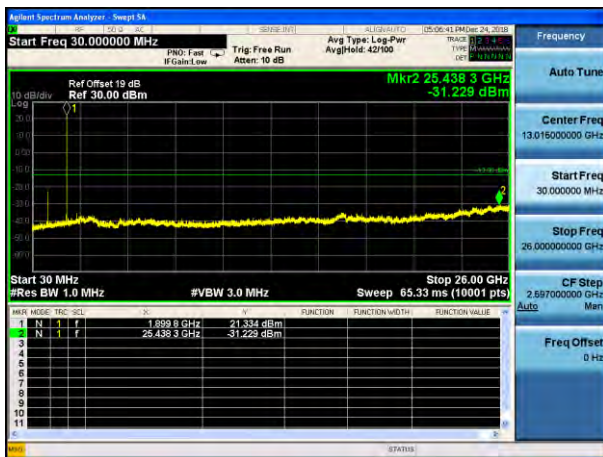

Test Mode: LTE Band 25 / 5MHz /25RB

Lowest channel

Middle channel

Highest channel

Test Mode: LTE Band 25 / 10MHz /1RB      Test Mode: LTE Band 25 / 10MHz /50RB

Lowest channel

Middle channel

Highest channel

Test Mode: LTE Band 25 / 15MHz /1RB

Test Mode: LTE Band 25 / 15MHz /75RB

Lowest channel

Middle channel

Highest channel

Test Mode: LTE Band 26 (Lower Band) / 1.4MHz /1RB

Test Mode: LTE Band 26(Lower Band) / 1.4MHz /6RB

Lowest channel

Middle channel

Highest channel

Test Mode: LTE Band 26(Lower Band) / 3MHz  
/1RB

Test Mode: LTE Band 26(Lower Band) / 3MHz  
/15RB

Lowest channel

Middle channel

Highest channel

Test Mode: LTE Band 26(Lower Band) / 5MHz  
/1RB

Test Mode: LTE Band 26(Lower Band) / 5MHz  
/25RB

Lowest channel

Middle channel

Highest channel

Test Mode: LTE Band 26(Lower Band) / 10MHz  
/1RB

Test Mode: LTE Band 26(Lower Band) / 10MHz  
/50RB