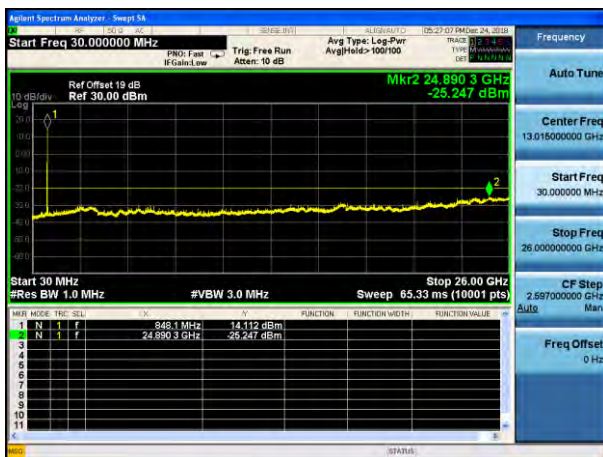

Test Mode: LTE Band 25 / 5MHz /25RB

Lowest channel

Middle channel

Highest channel

Test Mode: LTE Band 25 / 10MHz /1RB      Test Mode: LTE Band 25 / 10MHz /50RB

Lowest channel

Middle channel

Highest channel

Test Mode: LTE Band 25 / 15MHz /1RB

Test Mode: LTE Band 25 / 15MHz /75RB

Lowest channel

Middle channel

Highest channel

Test Mode: LTE Band 26 (Lower Band) / 1.4MHz /1RB

Test Mode: LTE Band 26(Lower Band) / 1.4MHz /6RB

Lowest channel

Middle channel

Highest channel

Test Mode: LTE Band 26(Lower Band) / 3MHz  
/1RB

Test Mode: LTE Band 26(Lower Band) / 3MHz  
/15RB

Lowest channel

Middle channel

Highest channel

Test Mode: LTE Band 26(Lower Band) / 5MHz  
/1RB

Test Mode: LTE Band 26(Lower Band) / 5MHz  
/25RB

Lowest channel

Middle channel

Highest channel

Test Mode: LTE Band 26(Lower Band) / 10MHz  
/1RB

Test Mode: LTE Band 26(Lower Band) / 10MHz  
/50RB