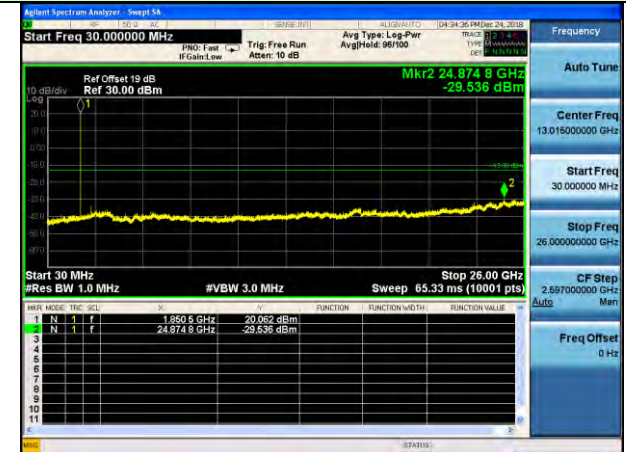

Test Mode: LTE Band 13 / 5MHz /1RB

Test Mode: LTE Band 13 / 5MHz /25RB

Lowest channel

Middle channel

Highest channel

Test Mode: LTE Band 25 / 1.4MHz /1RB      Test Mode: LTE Band 25 / 1.4MHz /6RB

Lowest channel

Middle channel

Highest channel

Test Mode: LTE Band 25 / 3MHz /1RB

Test Mode: LTE Band 25 / 3MHz /15RB

Lowest channel

Middle channel

Highest channel

Test Mode: LTE Band 25 / 5MHz /1RB

Test Mode: LTE Band 25 / 5MHz /25RB

Lowest channel

Middle channel

Highest channel

Test Mode: LTE Band 25 / 10MHz /1RB      Test Mode: LTE Band 25 / 10MHz /50RB

Lowest channel

Middle channel

Highest channel