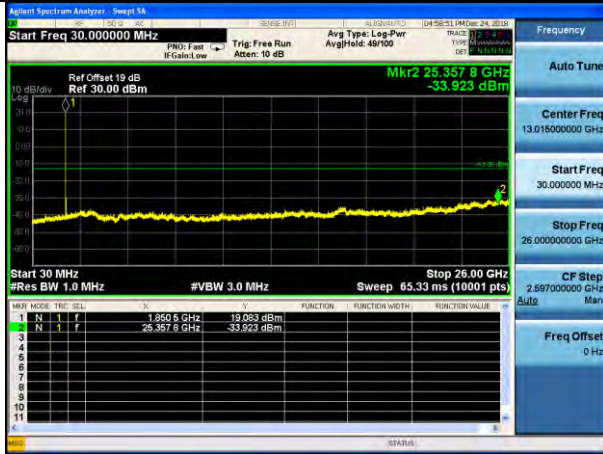

Middle channel

Highest channel

Test Mode: LTE Band 25 / 3MHz /1RB

Test Mode: LTE Band 25 / 3MHz /15RB

Lowest channel

Middle channel

Highest channel

Test Mode: LTE Band 25 / 5MHz /1RB

Test Mode: LTE Band 25 / 5MHz /25RB

Lowest channel

Middle channel

Highest channel

Test Mode: LTE Band 25 / 10MHz /1RB      Test Mode: LTE Band 25 / 10MHz /50RB

Lowest channel

Middle channel

Highest channel

Test Mode: LTE Band 25 / 15MHz /1RB

Test Mode: LTE Band 25 / 15MHz /75RB

Lowest channel

Middle channel

Highest channel

Test Mode: LTE Band 26 (Lower Band) / 1.4MHz /1RB

Test Mode: LTE Band 26(Lower Band) / 1.4MHz /6RB

Lowest channel

Middle channel

Highest channel

Test Mode: LTE Band 26(Lower Band) / 3MHz  
/1RB

Test Mode: LTE Band 26(Lower Band) / 3MHz  
/15RB

Lowest channel

Middle channel

Highest channel