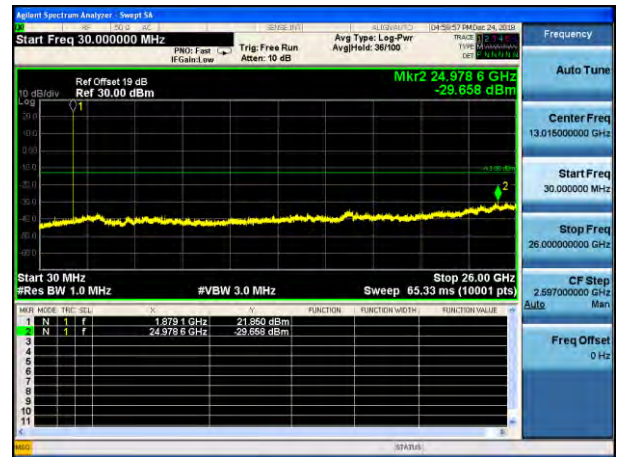

Middle channel

Highest channel

Test Mode: LTE Band 25 / 3MHz /1RB

Test Mode: LTE Band 25 / 3MHz /15RB

Lowest channel

Middle channel

Highest channel

Test Mode: LTE Band 25 / 5MHz /1RB

Test Mode: LTE Band 25 / 5MHz /25RB

Lowest channel

Middle channel

Highest channel

Test Mode: LTE Band 25 / 10MHz /1RB      Test Mode: LTE Band 25 / 10MHz /50RB

Lowest channel

Middle channel

Highest channel

Test Mode: LTE Band 25 / 15MHz /1RB

Test Mode: LTE Band 25 / 15MHz /75RB

Lowest channel

Middle channel

Highest channel

Test Mode: LTE Band 26 (Lower Band) / 1.4MHz /1RB

Test Mode: LTE Band 26(Lower Band) / 1.4MHz /6RB

Lowest channel

Middle channel

Highest channel

Test Mode: LTE Band 26(Lower Band) / 3MHz  
/1RB

Test Mode: LTE Band 26(Lower Band) / 3MHz  
/15RB

Lowest channel

Middle channel

Highest channel