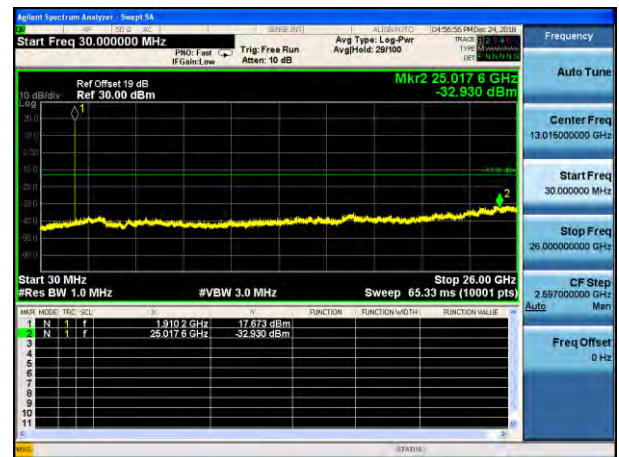

Test Mode: LTE Band 13 / 5MHz /1RB

Test Mode: LTE Band 13 / 5MHz /25RB

Lowest channel

Middle channel

Highest channel

Test Mode: LTE Band 25 / 1.4MHz /1RB      Test Mode: LTE Band 25 / 1.4MHz /6RB

Lowest channel

Middle channel

Highest channel

Test Mode: LTE Band 25 / 3MHz /1RB

Test Mode: LTE Band 25 / 3MHz /15RB

Lowest channel

Middle channel

Highest channel

Test Mode: LTE Band 25 / 5MHz /1RB

Test Mode: LTE Band 25 / 5MHz /25RB

Lowest channel

Middle channel

Highest channel

Test Mode: LTE Band 25 / 10MHz /1RB      Test Mode: LTE Band 25 / 10MHz /50RB

Lowest channel

Middle channel

Highest channel

Test Mode: LTE Band 25 / 15MHz /1RB

Test Mode: LTE Band 25 / 15MHz /75RB

Lowest channel

Middle channel

Highest channel

Test Mode: LTE Band 26 (Lower Band) / 1.4MHz /1RB

Test Mode: LTE Band 26(Lower Band) / 1.4MHz /6RB