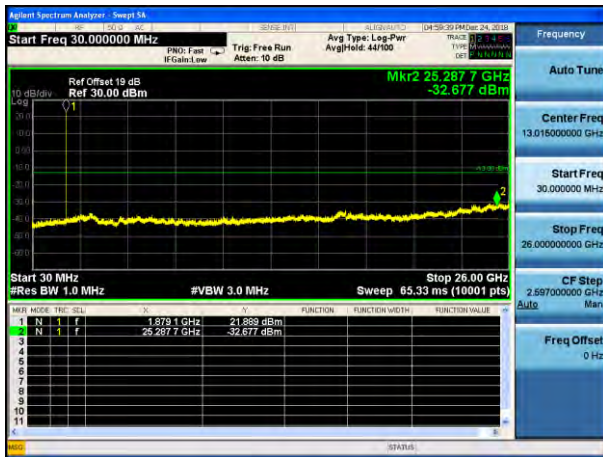

Middle channel

Highest channel

Test Mode: LTE Band 25 / 3MHz /1RB

Test Mode: LTE Band 25 / 3MHz /15RB

Lowest channel

Middle channel

Highest channel

Test Mode: LTE Band 25 / 5MHz /1RB

Test Mode: LTE Band 25 / 5MHz /25RB

Lowest channel

Middle channel

Highest channel

Test Mode: LTE Band 25 / 10MHz /1RB      Test Mode: LTE Band 25 / 10MHz /50RB

Lowest channel

Middle channel

Highest channel

Test Mode: LTE Band 25 / 15MHz /1RB

Test Mode: LTE Band 25 / 15MHz /75RB

Lowest channel

Middle channel

Highest channel

Test Mode: LTE Band 26 (Lower Band) / 1.4MHz /1RB

Test Mode: LTE Band 26(Lower Band) / 1.4MHz /6RB

Lowest channel

Middle channel

Highest channel

Test Mode: LTE Band 26(Lower Band) / 3MHz  
/1RB

Test Mode: LTE Band 26(Lower Band) / 3MHz  
/15RB

Lowest channel

Middle channel

Highest channel