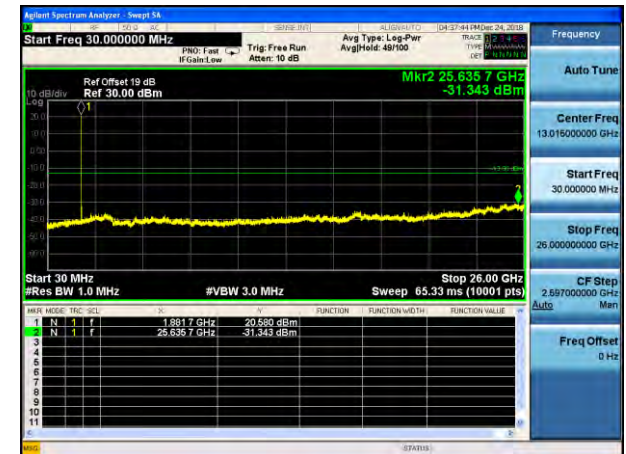

Test Mode: LTE Band 13 / 5MHz /1RB

Test Mode: LTE Band 13 / 5MHz /25RB

Lowest channel

Middle channel

Highest channel

Test Mode: LTE Band 25 / 1.4MHz /1RB      Test Mode: LTE Band 25 / 1.4MHz /6RB

Lowest channel

Middle channel

Highest channel

Test Mode: LTE Band 25 / 3MHz /1RB

Test Mode: LTE Band 25 / 3MHz /15RB

Lowest channel

Middle channel

Highest channel

Test Mode: LTE Band 25 / 5MHz /1RB

Test Mode: LTE Band 25 / 5MHz /25RB

Lowest channel

Middle channel

Highest channel

Test Mode: LTE Band 25 / 10MHz /1RB      Test Mode: LTE Band 25 / 10MHz /50RB

Lowest channel

Middle channel

Highest channel