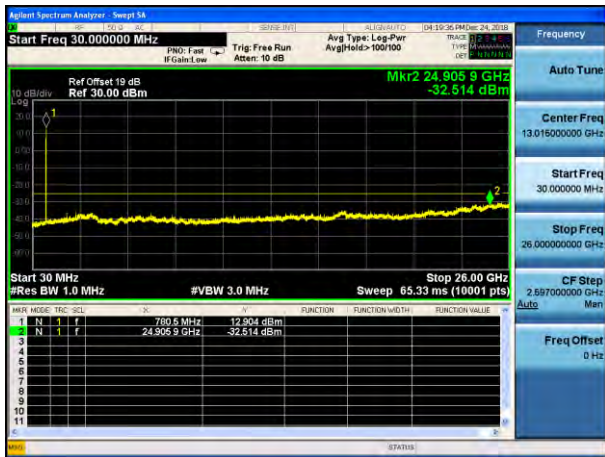

Test Mode: LTE Band 13 / 5MHz /1RB

Test Mode: LTE Band 13 / 5MHz /25RB

Lowest channel

Middle channel

Highest channel

Test Mode: LTE Band 25 / 1.4MHz /1RB      Test Mode: LTE Band 25 / 1.4MHz /6RB

Lowest channel

Middle channel

Highest channel

Test Mode: LTE Band 25 / 3MHz /1RB

Test Mode: LTE Band 25 / 3MHz /15RB

Lowest channel

Middle channel

Highest channel

Test Mode: LTE Band 25 / 5MHz /1RB

Test Mode: LTE Band 25 / 5MHz /25RB

Lowest channel

Middle channel

Highest channel

Test Mode: LTE Band 25 / 10MHz /1RB      Test Mode: LTE Band 25 / 10MHz /50RB

Lowest channel

Middle channel

Highest channel