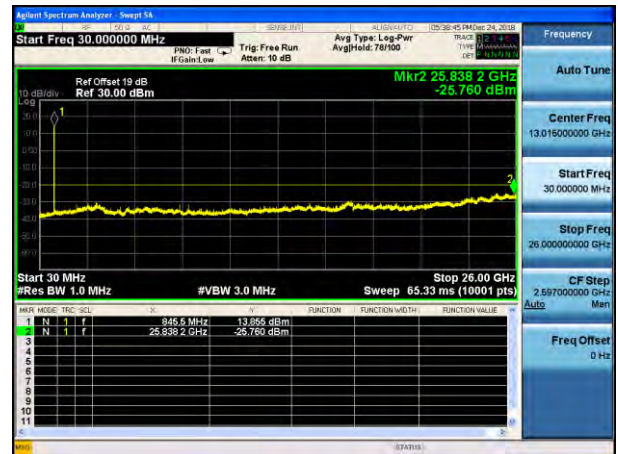

Lowest channel

Middle channel

Highest channel

Test Mode: LTE Band 26(Lower Band) / 3MHz  
/1RB

Test Mode: LTE Band 26(Lower Band) / 3MHz  
/15RB

Lowest channel

Middle channel

Highest channel

Test Mode: LTE Band 26(Lower Band) / 5MHz  
/1RB

Test Mode: LTE Band 26(Lower Band) / 5MHz  
/25RB

Lowest channel

Middle channel

Highest channel

Test Mode: LTE Band 26(Lower Band) / 10MHz  
/1RB

Test Mode: LTE Band 26(Lower Band) / 10MHz  
/50RB

Lowest channel

Middle channel

Highest channel