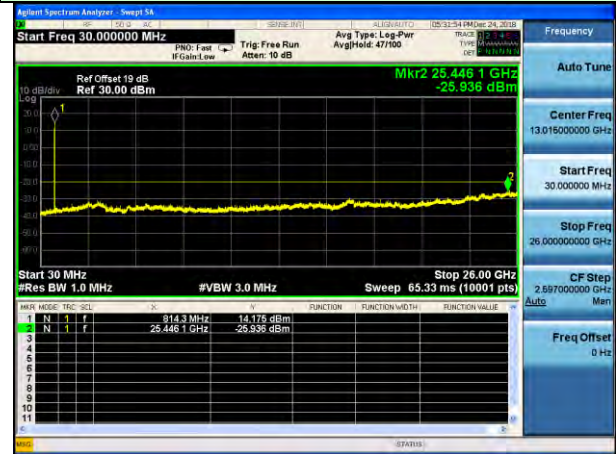

Test Mode: LTE Band 25 / 15MHz /1RB

Test Mode: LTE Band 25 / 15MHz /75RB

Lowest channel

Middle channel

Highest channel

Test Mode: LTE Band 26 (Lower Band) / 1.4MHz /1RB

Test Mode: LTE Band 26(Lower Band) / 1.4MHz /6RB

Lowest channel

Middle channel

Highest channel

Test Mode: LTE Band 26(Lower Band) / 3MHz  
/1RB

Test Mode: LTE Band 26(Lower Band) / 3MHz  
/15RB

Lowest channel

Middle channel

Highest channel

Test Mode: LTE Band 26(Lower Band) / 5MHz  
/1RB

Test Mode: LTE Band 26(Lower Band) / 5MHz  
/25RB

Lowest channel

Middle channel

Highest channel

Test Mode: LTE Band 26(Lower Band) / 10MHz  
/1RB

Test Mode: LTE Band 26(Lower Band) / 10MHz  
/50RB

Lowest channel

Middle channel

Highest channel