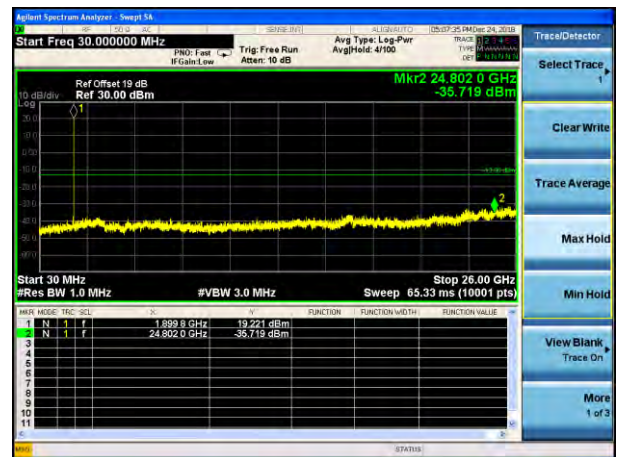

Test Mode: LTE Band 25 / 5MHz /25RB

Lowest channel

Middle channel

Highest channel

Test Mode: LTE Band 25 / 10MHz /1RB      Test Mode: LTE Band 25 / 10MHz /50RB

Lowest channel

Middle channel

Highest channel

Test Mode: LTE Band 25 / 15MHz /1RB

Test Mode: LTE Band 25 / 15MHz /75RB

Lowest channel

Middle channel

Highest channel

Test Mode: LTE Band 26 (Lower Band) / 1.4MHz /1RB

Test Mode: LTE Band 26(Lower Band) / 1.4MHz /6RB

Lowest channel

Middle channel

Highest channel

Test Mode: LTE Band 26(Lower Band) / 3MHz  
/1RB

Test Mode: LTE Band 26(Lower Band) / 3MHz  
/15RB

Lowest channel

Middle channel

Highest channel

Test Mode: LTE Band 26(Lower Band) / 5MHz  
/1RB

Test Mode: LTE Band 26(Lower Band) / 5MHz  
/25RB

Lowest channel

Middle channel

Highest channel

Test Mode: LTE Band 26(Lower Band) / 10MHz  
/1RB

Test Mode: LTE Band 26(Lower Band) / 10MHz  
/50RB