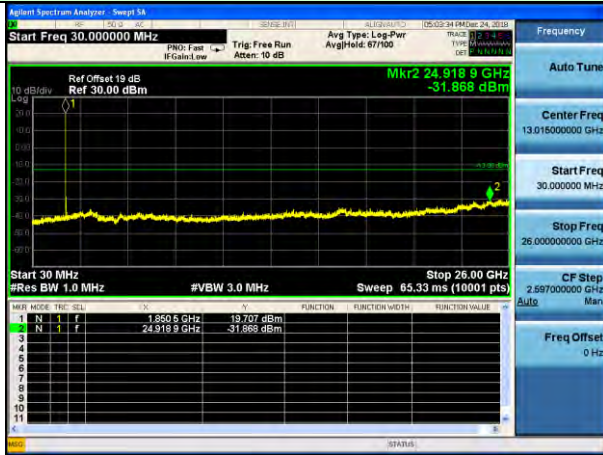

Middle channel

Highest channel

Test Mode: LTE Band 25 / 3MHz /1RB

Test Mode: LTE Band 25 / 3MHz /15RB

Lowest channel

Middle channel

Highest channel

Test Mode: LTE Band 25 / 5MHz /1RB

Test Mode: LTE Band 25 / 5MHz /25RB

Lowest channel

Middle channel

Highest channel

Test Mode: LTE Band 25 / 10MHz /1RB      Test Mode: LTE Band 25 / 10MHz /50RB

Lowest channel

Middle channel

Highest channel

Test Mode: LTE Band 25 / 15MHz /1RB

Test Mode: LTE Band 25 / 15MHz /75RB

Lowest channel

Middle channel

Highest channel

Test Mode: LTE Band 26 (Lower Band) / 1.4MHz /1RB

Test Mode: LTE Band 26(Lower Band) / 1.4MHz /6RB

Lowest channel

Middle channel

Highest channel

Test Mode: LTE Band 26(Lower Band) / 3MHz  
/1RB

Test Mode: LTE Band 26(Lower Band) / 3MHz  
/15RB

Lowest channel

Middle channel

Highest channel