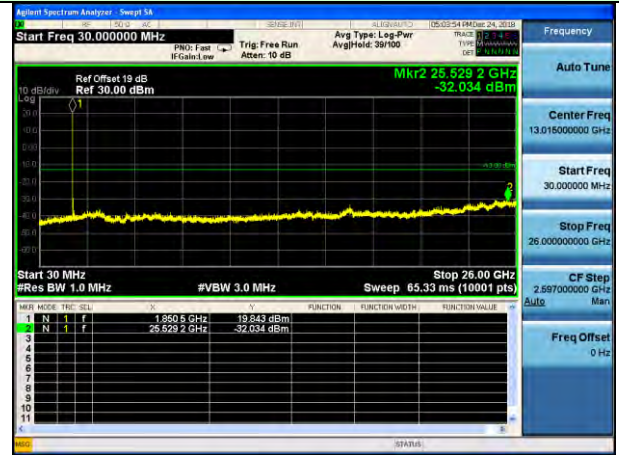

Middle channel

Highest channel

Test Mode: LTE Band 25 / 3MHz /1RB

Test Mode: LTE Band 25 / 3MHz /15RB

Lowest channel

Middle channel

Highest channel

Test Mode: LTE Band 25 / 5MHz /1RB

Test Mode: LTE Band 25 / 5MHz /25RB

Lowest channel

Middle channel

Highest channel

Test Mode: LTE Band 25 / 10MHz /1RB      Test Mode: LTE Band 25 / 10MHz /50RB

Lowest channel

Middle channel

Highest channel

Test Mode: LTE Band 25 / 15MHz /1RB

Test Mode: LTE Band 25 / 15MHz /75RB

Lowest channel

Middle channel

Highest channel

Test Mode: LTE Band 26 (Lower Band) / 1.4MHz /1RB

Test Mode: LTE Band 26(Lower Band) / 1.4MHz /6RB

Lowest channel

Middle channel

Highest channel

Test Mode: LTE Band 26(Lower Band) / 3MHz  
/1RB

Test Mode: LTE Band 26(Lower Band) / 3MHz  
/15RB

Lowest channel

Middle channel

Highest channel