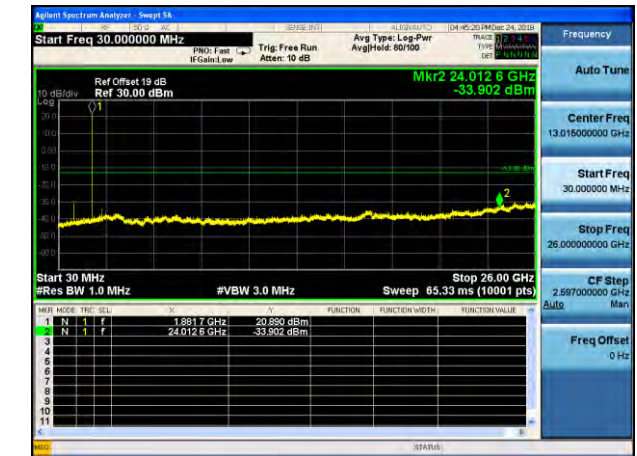

Test Mode: LTE Band 13 / 5MHz /1RB

Test Mode: LTE Band 13 / 5MHz /25RB

Lowest channel

Middle channel

Highest channel

Test Mode: LTE Band 25 / 1.4MHz /1RB      Test Mode: LTE Band 25 / 1.4MHz /6RB

Lowest channel

Middle channel

Highest channel

Test Mode: LTE Band 25 / 3MHz /1RB

Test Mode: LTE Band 25 / 3MHz /15RB

Lowest channel

Middle channel

Highest channel

Test Mode: LTE Band 25 / 5MHz /1RB

Test Mode: LTE Band 25 / 5MHz /25RB

Lowest channel

Middle channel

Highest channel

Test Mode: LTE Band 25 / 10MHz /1RB      Test Mode: LTE Band 25 / 10MHz /50RB

Lowest channel

Middle channel

Highest channel

Test Mode: LTE Band 25 / 15MHz /1RB

Test Mode: LTE Band 25 / 15MHz /75RB

Lowest channel

Middle channel

Highest channel

Test Mode: LTE Band 26 (Lower Band) / 1.4MHz /1RB

Test Mode: LTE Band 26(Lower Band) / 1.4MHz /6RB