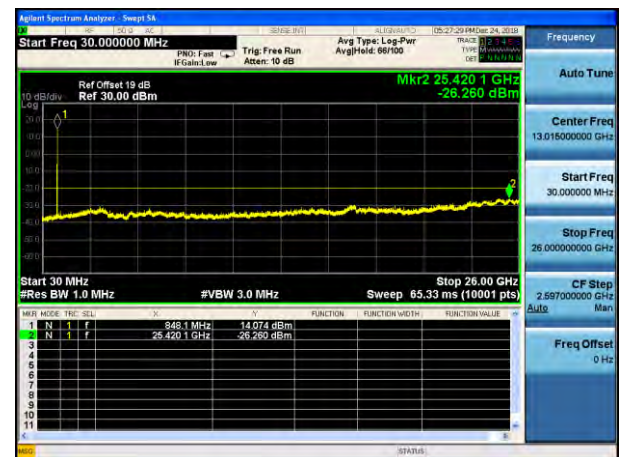

Test Mode: LTE Band 25 / 5MHz /25RB

Lowest channel

Middle channel

Highest channel

Test Mode: LTE Band 25 / 10MHz /1RB      Test Mode: LTE Band 25 / 10MHz /50RB

Lowest channel

Middle channel

Highest channel

Test Mode: LTE Band 25 / 15MHz /1RB

Test Mode: LTE Band 25 / 15MHz /75RB

Lowest channel

Middle channel

Highest channel

Test Mode: LTE Band 26 (Lower Band) / 1.4MHz /1RB

Test Mode: LTE Band 26(Lower Band) / 1.4MHz /6RB

Lowest channel

Middle channel

Highest channel

Test Mode: LTE Band 26(Lower Band) / 3MHz  
/1RB

Test Mode: LTE Band 26(Lower Band) / 3MHz  
/15RB

Lowest channel

Middle channel

Highest channel

Test Mode: LTE Band 26(Lower Band) / 5MHz  
/1RB

Test Mode: LTE Band 26(Lower Band) / 5MHz  
/25RB

Lowest channel

Middle channel

Highest channel

Test Mode: LTE Band 26(Lower Band) / 10MHz  
/1RB

Test Mode: LTE Band 26(Lower Band) / 10MHz  
/50RB