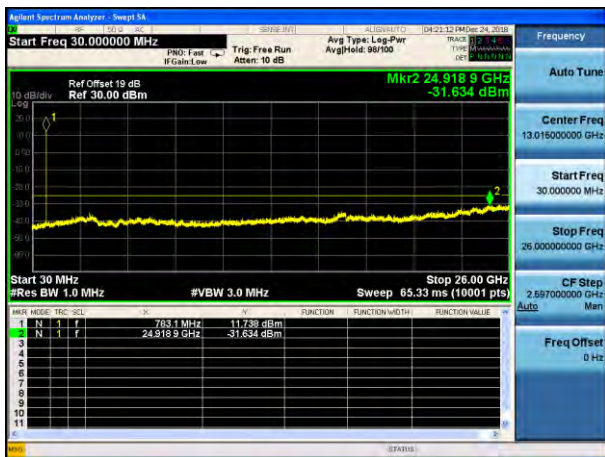

Test Mode: LTE Band 13 / 5MHz /1RB

Test Mode: LTE Band 13 / 5MHz /25RB

Lowest channel

Middle channel

Highest channel

Test Mode: LTE Band 25 / 1.4MHz /1RB      Test Mode: LTE Band 25 / 1.4MHz /6RB

Lowest channel

Middle channel

Highest channel

Test Mode: LTE Band 25 / 3MHz /1RB

Test Mode: LTE Band 25 / 3MHz /15RB

Lowest channel

Middle channel

Highest channel

Test Mode: LTE Band 25 / 5MHz /1RB

Test Mode: LTE Band 25 / 5MHz /25RB

Lowest channel

Middle channel

Highest channel

Test Mode: LTE Band 25 / 10MHz /1RB      Test Mode: LTE Band 25 / 10MHz /50RB

Lowest channel

Middle channel

Highest channel