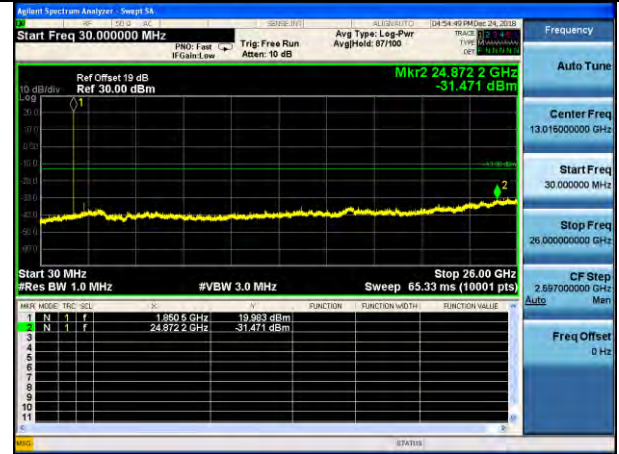

Test Mode: LTE Band 13 / 5MHz /1RB

Test Mode: LTE Band 13 / 5MHz /25RB

Lowest channel

Middle channel

Highest channel

Test Mode: LTE Band 25 / 1.4MHz /1RB      Test Mode: LTE Band 25 / 1.4MHz /6RB

Lowest channel

Middle channel

Highest channel

Test Mode: LTE Band 25 / 3MHz /1RB

Test Mode: LTE Band 25 / 3MHz /15RB

Lowest channel

Middle channel

Highest channel

Test Mode: LTE Band 25 / 5MHz /1RB

Test Mode: LTE Band 25 / 5MHz /25RB

Lowest channel

Middle channel

Highest channel

Test Mode: LTE Band 25 / 10MHz /1RB      Test Mode: LTE Band 25 / 10MHz /50RB

Lowest channel

Middle channel

Highest channel

Test Mode: LTE Band 25 / 15MHz /1RB

Test Mode: LTE Band 25 / 15MHz /75RB

Lowest channel

Middle channel

Highest channel

Test Mode: LTE Band 26 (Lower Band) / 1.4MHz /1RB

Test Mode: LTE Band 26(Lower Band) / 1.4MHz /6RB