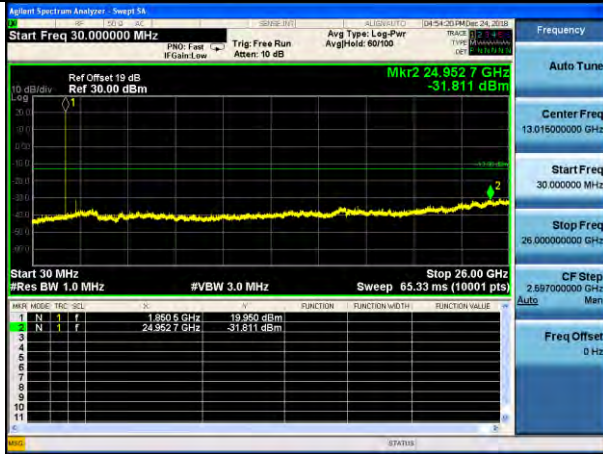

Test Mode: LTE Band 13 / 5MHz /1RB

Test Mode: LTE Band 13 / 5MHz /25RB

Lowest channel

Middle channel

Highest channel

Test Mode: LTE Band 25 / 1.4MHz /1RB      Test Mode: LTE Band 25 / 1.4MHz /6RB

Lowest channel

Middle channel

Highest channel

Test Mode: LTE Band 25 / 3MHz /1RB

Test Mode: LTE Band 25 / 3MHz /15RB

Lowest channel

Middle channel

Highest channel

Test Mode: LTE Band 25 / 5MHz /1RB

Test Mode: LTE Band 25 / 5MHz /25RB

Lowest channel

Middle channel

Highest channel

Test Mode: LTE Band 25 / 10MHz /1RB      Test Mode: LTE Band 25 / 10MHz /50RB

Lowest channel

Middle channel

Highest channel

Test Mode: LTE Band 25 / 15MHz /1RB

Test Mode: LTE Band 25 / 15MHz /75RB

Lowest channel

Middle channel

Highest channel

Test Mode: LTE Band 26 (Lower Band) / 1.4MHz /1RB

Test Mode: LTE Band 26(Lower Band) / 1.4MHz /6RB