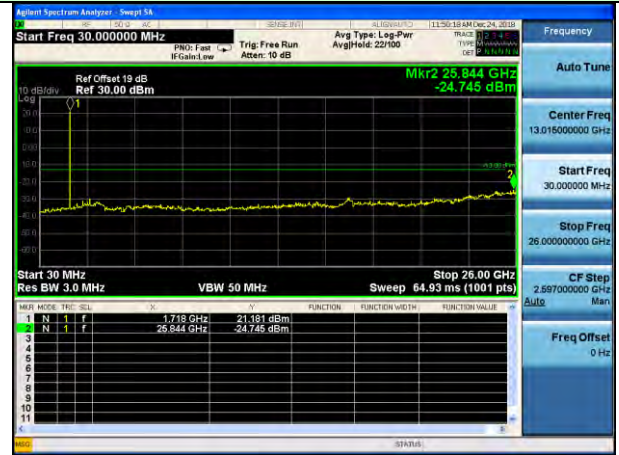

Test Mode: LTE Band 4 / 15MHz /1RB

Test Mode: LTE Band 4 / 15MHz /75RB

Lowest channel

Middle channel

Highest channel

Test Mode: LTE Band 4 / 20MHz /1RB

Test Mode: LTE Band 4 / 20MHz /100RB

Lowest channel

Middle channel

Highest channel

Test Mode: LTE Band 5 / 1.4MHz /1RB      Test Mode: LTE Band 5 / 1.4MHz /6RB

Lowest channel

Middle channel

Highest channel

Test Mode: LTE Band 5 / 3MHz /1RB

Test Mode: LTE Band 5 / 3MHz /15RB

Lowest channel

Middle channel

Highest channel

Test Mode: LTE Band 5/Band 26(Upper Band) / 5MHz /1RB      Test Mode: LTE Band 5/Band 26(Upper Band) / 5MHz /25RB

Lowest channel

Middle channel

Highest channel

Test Mode: LTE Band 5/Band 26(Upper Band) / 10MHz /1RB