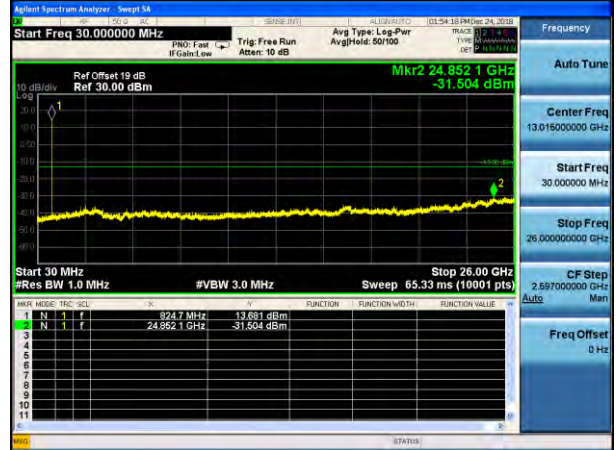

Test Mode: LTE Band 4 / 15MHz /1RB

Test Mode: LTE Band 4 / 15MHz /75RB

Lowest channel

Middle channel

Highest channel

Test Mode: LTE Band 4 / 20MHz /1RB

Test Mode: LTE Band 4 / 20MHz /100RB

Lowest channel

Middle channel

Highest channel

Test Mode: LTE Band 5 / 1.4MHz /1RB      Test Mode: LTE Band 5 / 1.4MHz /6RB

Lowest channel

Middle channel

Highest channel

Test Mode: LTE Band 5 / 3MHz /1RB

Test Mode: LTE Band 5 / 3MHz /15RB

Lowest channel

Middle channel

Highest channel

Test Mode: LTE Band 5/Band 26(Upper Band) / 5MHz /1RB      Test Mode: LTE Band 5/Band 26(Upper Band) / 5MHz /25RB

Lowest channel

Middle channel

Highest channel

Test Mode: LTE Band 5/Band 26(Upper Band) / 10MHz /1RB