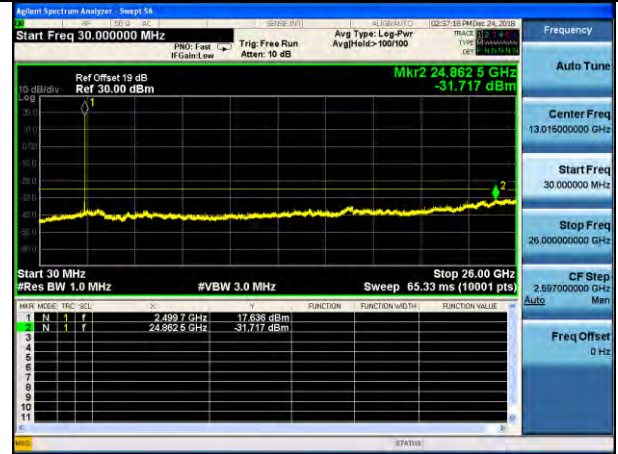

Lowest channel

Middle channel

Highest channel

Test Mode: LTE Band 5/Band 26(Upper Band) / 5MHz /1RB      Test Mode: LTE Band 5/Band 26(Upper Band) / 5MHz /25RB

Lowest channel

Middle channel

Highest channel

Test Mode: LTE Band 5/Band 26(Upper Band) / 10MHz /1RB

Test Mode: LTE Band 5/Band 26(Upper Band) / 10MHz /50RB

Lowest channel

Middle channel

Highest channel

Test Mode: LTE Band 7 / 5MHz /1RB

Test Mode: LTE Band 7 / 5MHz /25RB

Lowest channel

Middle channel

Highest channel

Test Mode: LTE Band 7 / 10MHz /1RB

Test Mode: LTE Band 7 / 10MHz /50RB

Lowest channel

Middle channel

Highest channel

Test Mode: LTE Band 7 / 15MHz /1RB      Test Mode: LTE Band 7 / 15MHz /75RB

Lowest channel

Middle channel

Highest channel

Test Mode: LTE Band 7 / 20MHz / 1RB      Test Mode: LTE Band 7 / 20MHz / 100RB

Lowest channel

Middle channel

Highest channel

Test Mode: LTE Band 12 / 1.4MHz /1RB      Test Mode: LTE Band 12 / 1.4MHz /6RB