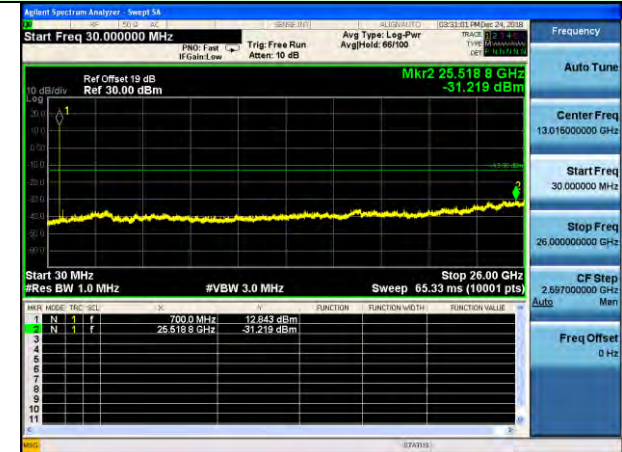

Highest channel

Test Mode: LTE Band 7 / 10MHz /1RB

Test Mode: LTE Band 7 / 10MHz /50RB

Lowest channel

Middle channel

Highest channel

Test Mode: LTE Band 7 / 15MHz /1RB      Test Mode: LTE Band 7 / 15MHz /75RB

Lowest channel

Middle channel

Highest channel

Test Mode: LTE Band 7 / 20MHz / 1RB      Test Mode: LTE Band 7 / 20MHz / 100RB

Lowest channel

Middle channel

Highest channel

Test Mode: LTE Band 12 / 1.4MHz /1RB      Test Mode: LTE Band 12 / 1.4MHz /6RB

Lowest channel

Middle channel

Highest channel

Test Mode: LTE Band 12 / 3MHz /1RB

Test Mode: LTE Band 12 / 3MHz /15RB

Lowest channel

Middle channel

Highest channel

Test Mode: LTE Band 12 / 5MHz /1RB

Test Mode: LTE Band 12 / 5MHz /25RB

Lowest channel

Middle channel

Highest channel

Test Mode: LTE Band 12 / 10MHz /1RB      Test Mode: LTE Band 12 / 10MHz /50RB

Lowest channel