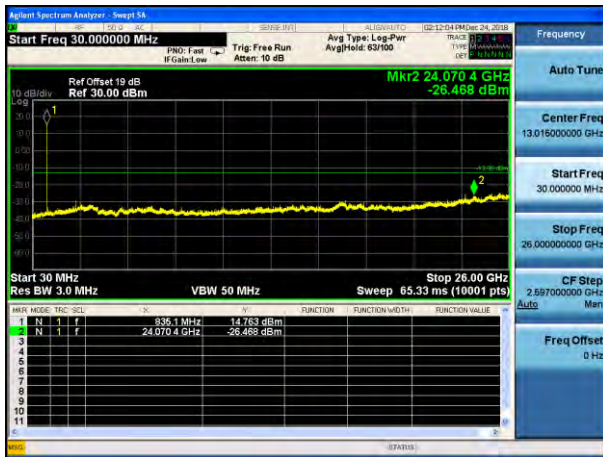

Middle channel

Highest channel

Test Mode: LTE Band 5 / 1.4MHz /1RB      Test Mode: LTE Band 5 / 1.4MHz /6RB

Lowest channel

Middle channel

Highest channel

Test Mode: LTE Band 5 / 3MHz /1RB

Test Mode: LTE Band 5 / 3MHz /15RB

Lowest channel

Middle channel

Highest channel

Test Mode: LTE Band 5/Band 26(Upper Band) / 5MHz /1RB      Test Mode: LTE Band 5/Band 26(Upper Band) / 5MHz /25RB

Lowest channel

Middle channel

Highest channel

Test Mode: LTE Band 5/Band 26(Upper Band) / 10MHz /1RB

Test Mode: LTE Band 5/Band 26(Upper Band) / 10MHz /50RB

Lowest channel

Middle channel

Highest channel

Test Mode: LTE Band 7 / 5MHz /1RB

Test Mode: LTE Band 7 / 5MHz /25RB

Lowest channel

Middle channel

Highest channel

Test Mode: LTE Band 7 / 10MHz /1RB

Test Mode: LTE Band 7 / 10MHz /50RB

Lowest channel

Middle channel

Highest channel

Test Mode: LTE Band 7 / 15MHz /1RB      Test Mode: LTE Band 7 / 15MHz /75RB