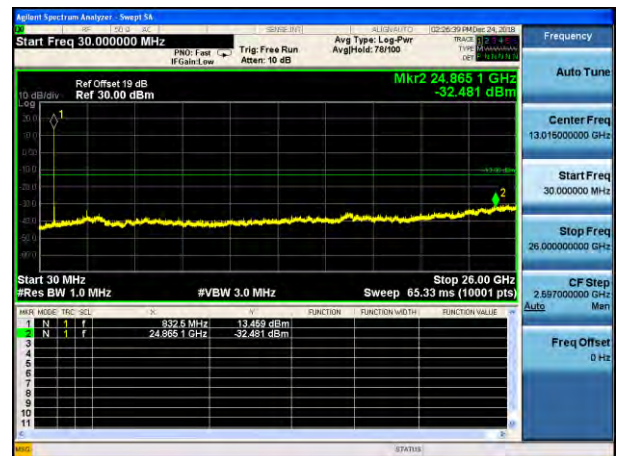

Middle channel

Highest channel

Test Mode: LTE Band 5 / 1.4MHz /1RB      Test Mode: LTE Band 5 / 1.4MHz /6RB

Lowest channel

Middle channel

Highest channel

Test Mode: LTE Band 5 / 3MHz /1RB

Test Mode: LTE Band 5 / 3MHz /15RB

Lowest channel

Middle channel

Highest channel

Test Mode: LTE Band 5/Band 26(Upper Band) / 5MHz /1RB      Test Mode: LTE Band 5/Band 26(Upper Band) / 5MHz /25RB

Lowest channel

Middle channel

Highest channel

Test Mode: LTE Band 5/Band 26(Upper Band) / 10MHz /1RB

Test Mode: LTE Band 5/Band 26(Upper Band) / 10MHz /50RB

Lowest channel

Middle channel

Highest channel

Test Mode: LTE Band 7 / 5MHz /1RB

Test Mode: LTE Band 7 / 5MHz /25RB

Lowest channel

Middle channel

Highest channel

Test Mode: LTE Band 7 / 10MHz /1RB

Test Mode: LTE Band 7 / 10MHz /50RB

Lowest channel

Middle channel

Highest channel

Test Mode: LTE Band 7 / 15MHz /1RB      Test Mode: LTE Band 7 / 15MHz /75RB