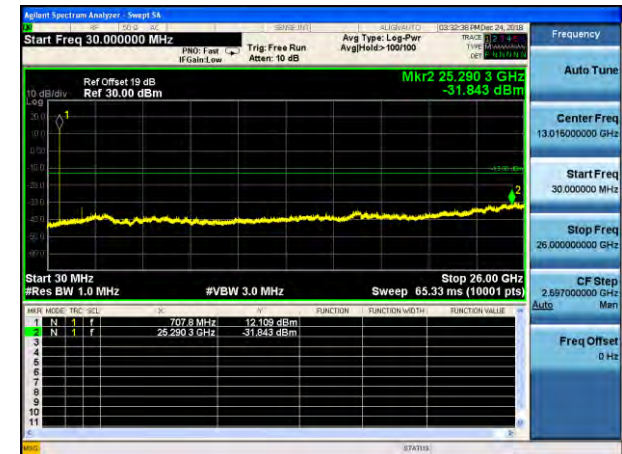

Highest channel

Test Mode: LTE Band 7 / 10MHz /1RB

Test Mode: LTE Band 7 / 10MHz /50RB

Lowest channel

Middle channel

Highest channel

Test Mode: LTE Band 7 / 15MHz /1RB      Test Mode: LTE Band 7 / 15MHz /75RB

Lowest channel

Middle channel

Highest channel

Test Mode: LTE Band 7 / 20MHz / 1RB      Test Mode: LTE Band 7 / 20MHz / 100RB

Lowest channel

Middle channel

Highest channel

Test Mode: LTE Band 12 / 1.4MHz /1RB      Test Mode: LTE Band 12 / 1.4MHz /6RB

Lowest channel

Middle channel

Highest channel

Test Mode: LTE Band 12 / 3MHz /1RB

Test Mode: LTE Band 12 / 3MHz /15RB

Lowest channel

Middle channel

Highest channel

Test Mode: LTE Band 12 / 5MHz /1RB

Test Mode: LTE Band 12 / 5MHz /25RB

Lowest channel

Middle channel

Highest channel

Test Mode: LTE Band 12 / 10MHz /1RB      Test Mode: LTE Band 12 / 10MHz /50RB

Lowest channel