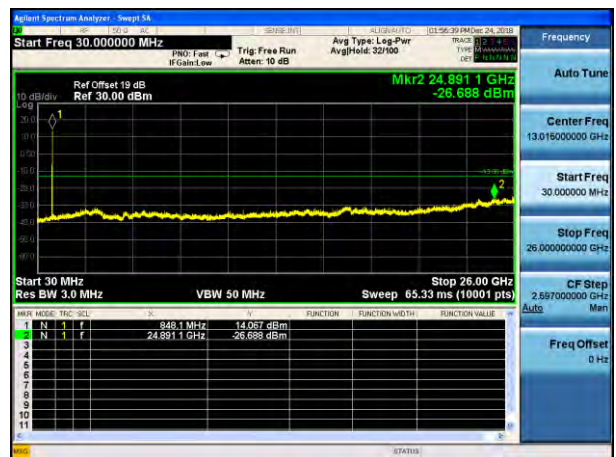

Test Mode: LTE Band 4 / 15MHz /1RB

Test Mode: LTE Band 4 / 15MHz /75RB

Lowest channel

Middle channel

Highest channel

Test Mode: LTE Band 4 / 20MHz /1RB

Test Mode: LTE Band 4 / 20MHz /100RB

Lowest channel

Middle channel

Highest channel

Test Mode: LTE Band 5 / 1.4MHz /1RB      Test Mode: LTE Band 5 / 1.4MHz /6RB

Lowest channel

Middle channel

Highest channel

Test Mode: LTE Band 5 / 3MHz /1RB

Test Mode: LTE Band 5 / 3MHz /15RB

Lowest channel

Middle channel

Highest channel

Test Mode: LTE Band 5/Band 26(Upper Band) / 5MHz /1RB      Test Mode: LTE Band 5/Band 26(Upper Band) / 5MHz /25RB

Lowest channel

Middle channel

Highest channel

Test Mode: LTE Band 5/Band 26(Upper Band) / 10MHz /1RB

Test Mode: LTE Band 5/Band 26(Upper Band) / 10MHz /50RB

Lowest channel

Middle channel

Highest channel

Test Mode: LTE Band 7 / 5MHz /1RB

Test Mode: LTE Band 7 / 5MHz /25RB

Lowest channel

Middle channel