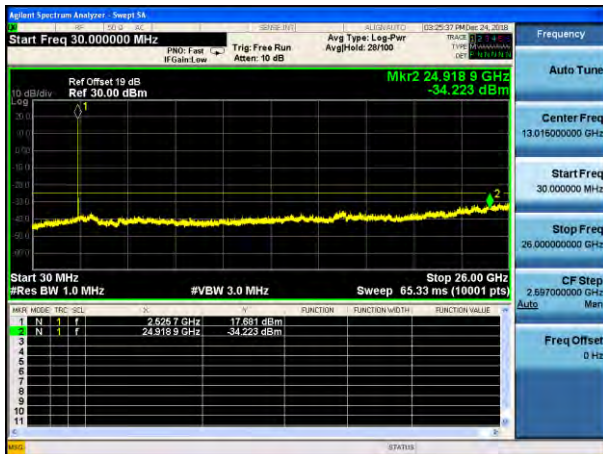

Highest channel

Test Mode: LTE Band 7 / 10MHz /1RB

Test Mode: LTE Band 7 / 10MHz /50RB

Lowest channel

Middle channel

Highest channel

Test Mode: LTE Band 7 / 15MHz /1RB      Test Mode: LTE Band 7 / 15MHz /75RB

Lowest channel

Middle channel

Highest channel

Test Mode: LTE Band 7 / 20MHz / 1RB      Test Mode: LTE Band 7 / 20MHz / 100RB

Lowest channel

Middle channel

Highest channel

Test Mode: LTE Band 12 / 1.4MHz /1RB      Test Mode: LTE Band 12 / 1.4MHz /6RB

Lowest channel

Middle channel

Highest channel

Test Mode: LTE Band 12 / 3MHz /1RB

Test Mode: LTE Band 12 / 3MHz /15RB

Lowest channel

Middle channel

Highest channel

Test Mode: LTE Band 12 / 5MHz /1RB

Test Mode: LTE Band 12 / 5MHz /25RB

Lowest channel

Middle channel

Highest channel

Test Mode: LTE Band 12 / 10MHz /1RB      Test Mode: LTE Band 12 / 10MHz /50RB

Lowest channel