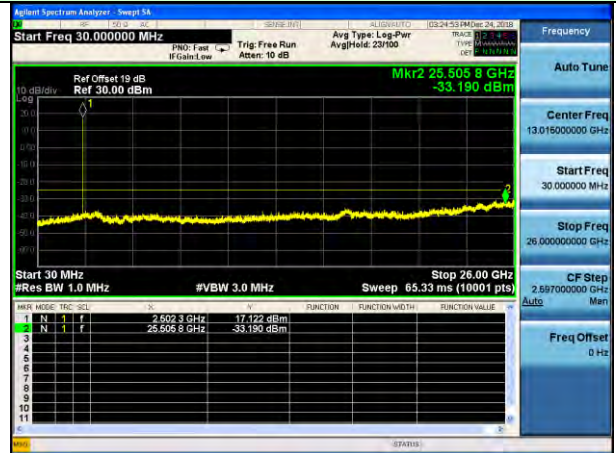

Highest channel

Test Mode: LTE Band 7 / 10MHz /1RB

Test Mode: LTE Band 7 / 10MHz /50RB

Lowest channel

Middle channel

Highest channel

Test Mode: LTE Band 7 / 15MHz /1RB      Test Mode: LTE Band 7 / 15MHz /75RB

Lowest channel

Middle channel

Highest channel

Test Mode: LTE Band 7 / 20MHz / 1RB      Test Mode: LTE Band 7 / 20MHz / 100RB

Lowest channel

Middle channel

Highest channel

Test Mode: LTE Band 12 / 1.4MHz /1RB      Test Mode: LTE Band 12 / 1.4MHz /6RB

Lowest channel

Middle channel

Highest channel

Test Mode: LTE Band 12 / 3MHz /1RB

Test Mode: LTE Band 12 / 3MHz /15RB

Lowest channel

Middle channel

Highest channel

Test Mode: LTE Band 12 / 5MHz /1RB

Test Mode: LTE Band 12 / 5MHz /25RB

Lowest channel

Middle channel

Highest channel

Test Mode: LTE Band 12 / 10MHz /1RB      Test Mode: LTE Band 12 / 10MHz /50RB

Lowest channel