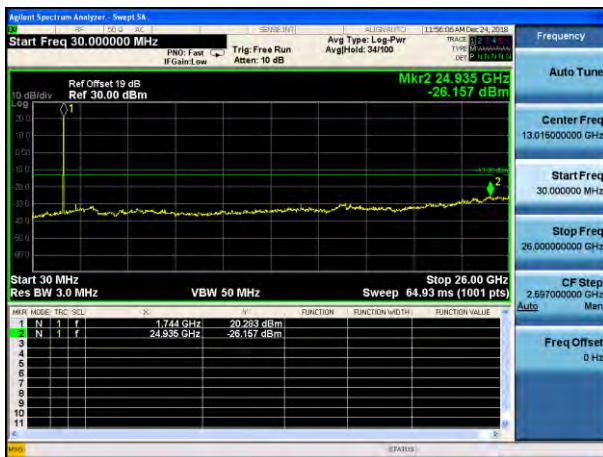

Test Mode: LTE Band 4 / 15MHz /1RB

Test Mode: LTE Band 4 / 15MHz /75RB

Lowest channel

Middle channel

Highest channel

Test Mode: LTE Band 4 / 20MHz /1RB

Test Mode: LTE Band 4 / 20MHz /100RB

Lowest channel

Middle channel

Highest channel

Test Mode: LTE Band 5 / 1.4MHz /1RB      Test Mode: LTE Band 5 / 1.4MHz /6RB

Lowest channel

Middle channel

Highest channel

Test Mode: LTE Band 5 / 3MHz /1RB

Test Mode: LTE Band 5 / 3MHz /15RB

Lowest channel

Middle channel

Highest channel

Test Mode: LTE Band 5/Band 26(Upper Band) / 5MHz /1RB      Test Mode: LTE Band 5/Band 26(Upper Band) / 5MHz /25RB

Lowest channel

Middle channel

Highest channel

Test Mode: LTE Band 5/Band 26(Upper Band) / 10MHz /1RB