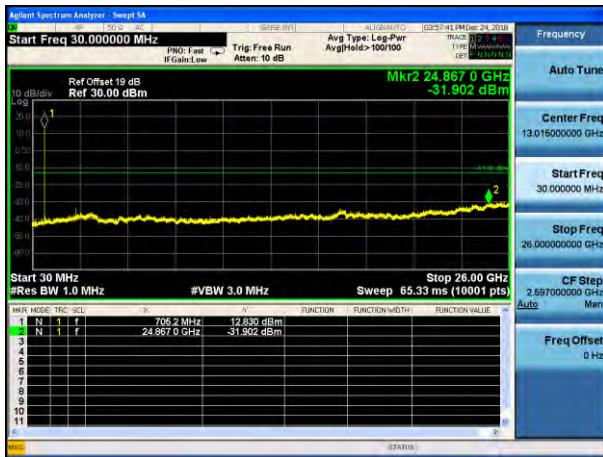

Lowest channel

Middle channel

Highest channel

Test Mode: LTE Band 7 / 20MHz / 1RB      Test Mode: LTE Band 7 / 20MHz / 100RB

Lowest channel

Middle channel

Highest channel

Test Mode: LTE Band 12 / 1.4MHz /1RB      Test Mode: LTE Band 12 / 1.4MHz /6RB

Lowest channel

Middle channel

Highest channel

Test Mode: LTE Band 12 / 3MHz /1RB

Test Mode: LTE Band 12 / 3MHz /15RB

Lowest channel

Middle channel

Highest channel

Test Mode: LTE Band 12 / 5MHz /1RB

Test Mode: LTE Band 12 / 5MHz /25RB

Lowest channel

Middle channel

Highest channel

Test Mode: LTE Band 12 / 10MHz /1RB      Test Mode: LTE Band 12 / 10MHz /50RB

Lowest channel

Middle channel

Highest channel