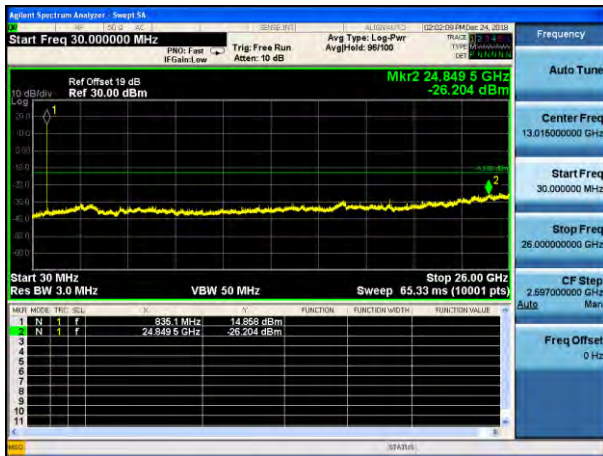

Test Mode: LTE Band 4 / 15MHz /1RB

Test Mode: LTE Band 4 / 15MHz /75RB

Lowest channel

Middle channel

Highest channel

Test Mode: LTE Band 4 / 20MHz /1RB

Test Mode: LTE Band 4 / 20MHz /100RB

Lowest channel

Middle channel

Highest channel

Test Mode: LTE Band 5 / 1.4MHz /1RB      Test Mode: LTE Band 5 / 1.4MHz /6RB

Lowest channel

Middle channel

Highest channel

Test Mode: LTE Band 5 / 3MHz /1RB

Test Mode: LTE Band 5 / 3MHz /15RB

Lowest channel

Middle channel

Highest channel

Test Mode: LTE Band 5/Band 26(Upper Band) / 5MHz /1RB      Test Mode: LTE Band 5/Band 26(Upper Band) / 5MHz /25RB

Lowest channel

Middle channel

Highest channel

Test Mode: LTE Band 5/Band 26(Upper Band) / 10MHz /1RB

Test Mode: LTE Band 5/Band 26(Upper Band) / 10MHz /50RB

Lowest channel

Middle channel

Highest channel

Test Mode: LTE Band 7 / 5MHz /1RB

Test Mode: LTE Band 7 / 5MHz /25RB

Lowest channel

Middle channel