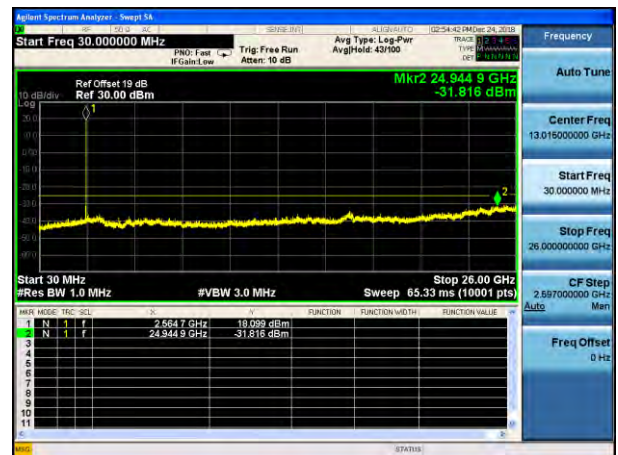

Lowest channel

Middle channel

Highest channel

Test Mode: LTE Band 5/Band 26(Upper Band) / 5MHz /1RB      Test Mode: LTE Band 5/Band 26(Upper Band) / 5MHz /25RB

Lowest channel

Middle channel

Highest channel

Test Mode: LTE Band 5/Band 26(Upper Band) / 10MHz /1RB

Test Mode: LTE Band 5/Band 26(Upper Band) / 10MHz /50RB

Lowest channel

Middle channel

Highest channel

Test Mode: LTE Band 7 / 5MHz /1RB

Test Mode: LTE Band 7 / 5MHz /25RB

Lowest channel

Middle channel

Highest channel

Test Mode: LTE Band 7 / 10MHz /1RB

Test Mode: LTE Band 7 / 10MHz /50RB

Lowest channel

Middle channel

Highest channel

Test Mode: LTE Band 7 / 15MHz /1RB      Test Mode: LTE Band 7 / 15MHz /75RB

Lowest channel

Middle channel

Highest channel

Test Mode: LTE Band 7 / 20MHz / 1RB      Test Mode: LTE Band 7 / 20MHz / 100RB

Lowest channel

Middle channel

Highest channel

Test Mode: LTE Band 12 / 1.4MHz /1RB      Test Mode: LTE Band 12 / 1.4MHz /6RB