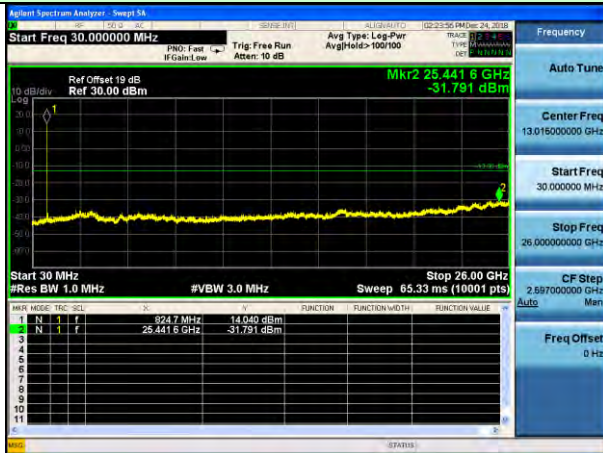

Middle channel

Highest channel

Test Mode: LTE Band 5 / 1.4MHz /1RB      Test Mode: LTE Band 5 / 1.4MHz /6RB

Lowest channel

Middle channel

Highest channel

Test Mode: LTE Band 5 / 3MHz /1RB

Test Mode: LTE Band 5 / 3MHz /15RB

Lowest channel

Middle channel

Highest channel

Test Mode: LTE Band 5/Band 26(Upper Band) / 5MHz /1RB      Test Mode: LTE Band 5/Band 26(Upper Band) / 5MHz /25RB

Lowest channel

Middle channel

Highest channel

Test Mode: LTE Band 5/Band 26(Upper Band) / 10MHz /1RB

Test Mode: LTE Band 5/Band 26(Upper Band) / 10MHz /50RB

Lowest channel

Middle channel

Highest channel

Test Mode: LTE Band 7 / 5MHz /1RB

Test Mode: LTE Band 7 / 5MHz /25RB

Lowest channel

Middle channel

Highest channel

Test Mode: LTE Band 7 / 10MHz /1RB

Test Mode: LTE Band 7 / 10MHz /50RB

Lowest channel

Middle channel

Highest channel

Test Mode: LTE Band 7 / 15MHz /1RB      Test Mode: LTE Band 7 / 15MHz /75RB