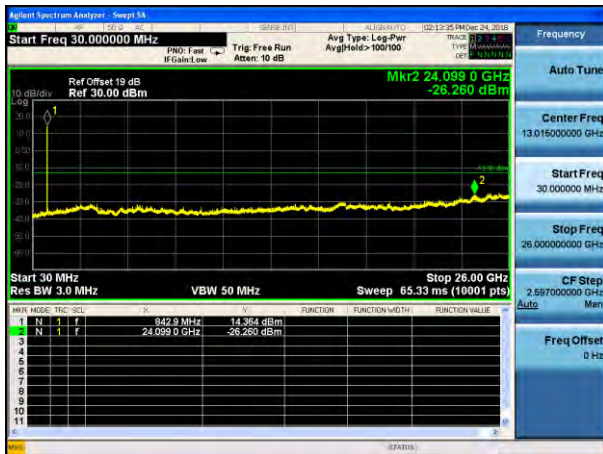

Middle channel

Highest channel

Test Mode: LTE Band 5 / 1.4MHz /1RB      Test Mode: LTE Band 5 / 1.4MHz /6RB

Lowest channel

Middle channel

Highest channel

Test Mode: LTE Band 5 / 3MHz /1RB

Test Mode: LTE Band 5 / 3MHz /15RB

Lowest channel

Middle channel

Highest channel

Test Mode: LTE Band 5/Band 26(Upper Band) / 5MHz /1RB      Test Mode: LTE Band 5/Band 26(Upper Band) / 5MHz /25RB

Lowest channel

Middle channel

Highest channel

Test Mode: LTE Band 5/Band 26(Upper Band) / 10MHz /1RB

Test Mode: LTE Band 5/Band 26(Upper Band) / 10MHz /50RB

Lowest channel

Middle channel

Highest channel

Test Mode: LTE Band 7 / 5MHz /1RB

Test Mode: LTE Band 7 / 5MHz /25RB

Lowest channel

Middle channel

Highest channel

Test Mode: LTE Band 7 / 10MHz /1RB

Test Mode: LTE Band 7 / 10MHz /50RB

Lowest channel

Middle channel

Highest channel

Test Mode: LTE Band 7 / 15MHz /1RB      Test Mode: LTE Band 7 / 15MHz /75RB