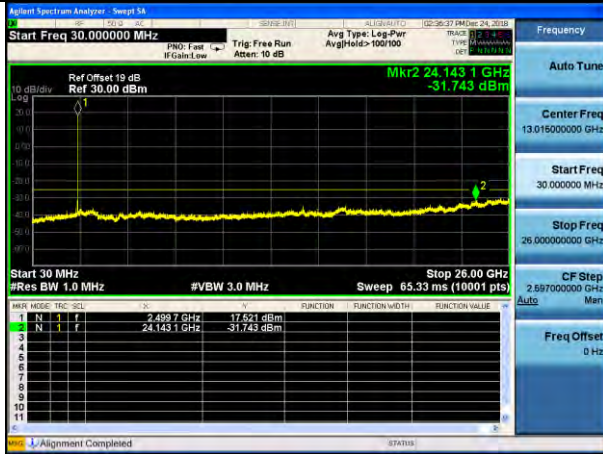

Lowest channel

Middle channel

Highest channel

Test Mode: LTE Band 5/Band 26(Upper Band) / 5MHz /1RB      Test Mode: LTE Band 5/Band 26(Upper Band) / 5MHz /25RB

Lowest channel

Middle channel

Highest channel

Test Mode: LTE Band 5/Band 26(Upper Band) / 10MHz /1RB

Test Mode: LTE Band 5/Band 26(Upper Band) / 10MHz /50RB

Lowest channel

Middle channel

Highest channel

Test Mode: LTE Band 7 / 5MHz /1RB

Test Mode: LTE Band 7 / 5MHz /25RB

Lowest channel

Middle channel

Highest channel

Test Mode: LTE Band 7 / 10MHz /1RB

Test Mode: LTE Band 7 / 10MHz /50RB

Lowest channel

Middle channel

Highest channel

Test Mode: LTE Band 7 / 15MHz /1RB      Test Mode: LTE Band 7 / 15MHz /75RB

Lowest channel

Middle channel

Highest channel

Test Mode: LTE Band 7 / 20MHz / 1RB      Test Mode: LTE Band 7 / 20MHz / 100RB

Lowest channel

Middle channel

Highest channel

Test Mode: LTE Band 12 / 1.4MHz /1RB      Test Mode: LTE Band 12 / 1.4MHz /6RB