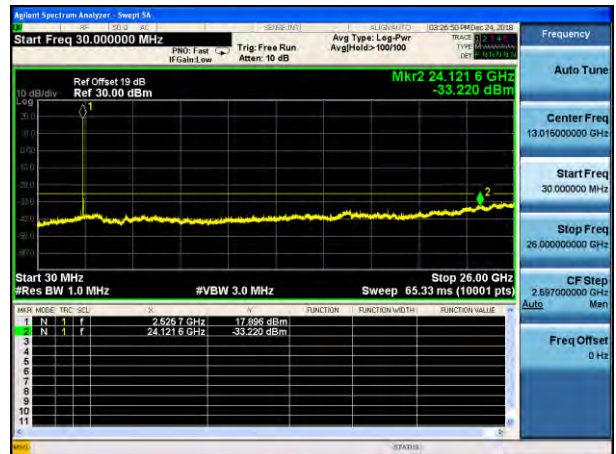

Highest channel

Test Mode: LTE Band 7 / 10MHz /1RB

Test Mode: LTE Band 7 / 10MHz /50RB

Lowest channel

Middle channel

Highest channel

Test Mode: LTE Band 7 / 15MHz /1RB      Test Mode: LTE Band 7 / 15MHz /75RB

Lowest channel

Middle channel

Highest channel

Test Mode: LTE Band 7 / 20MHz / 1RB      Test Mode: LTE Band 7 / 20MHz / 100RB

Lowest channel

Middle channel

Highest channel

Test Mode: LTE Band 12 / 1.4MHz /1RB      Test Mode: LTE Band 12 / 1.4MHz /6RB

Lowest channel

Middle channel

Highest channel

Test Mode: LTE Band 12 / 3MHz /1RB

Test Mode: LTE Band 12 / 3MHz /15RB

Lowest channel

Middle channel

Highest channel

Test Mode: LTE Band 12 / 5MHz /1RB

Test Mode: LTE Band 12 / 5MHz /25RB

Lowest channel

Middle channel

Highest channel

Test Mode: LTE Band 12 / 10MHz /1RB      Test Mode: LTE Band 12 / 10MHz /50RB

Lowest channel