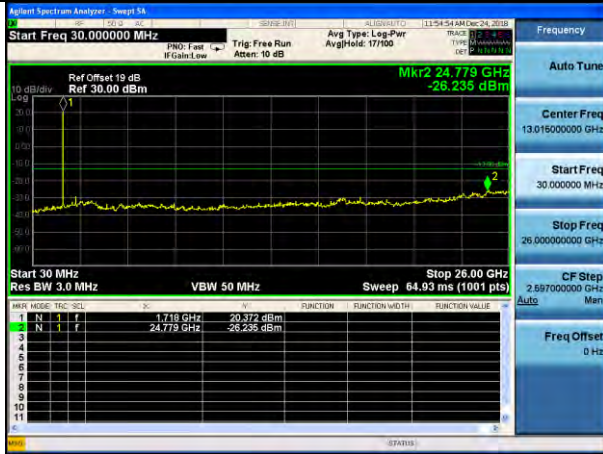

Test Mode: LTE Band 4 / 15MHz /1RB

Test Mode: LTE Band 4 / 15MHz /75RB

Lowest channel

Middle channel

Highest channel

Test Mode: LTE Band 4 / 20MHz /1RB

Test Mode: LTE Band 4 / 20MHz /100RB

Lowest channel

Middle channel

Highest channel

Test Mode: LTE Band 5 / 1.4MHz /1RB      Test Mode: LTE Band 5 / 1.4MHz /6RB

Lowest channel

Middle channel

Highest channel

Test Mode: LTE Band 5 / 3MHz /1RB

Test Mode: LTE Band 5 / 3MHz /15RB

Lowest channel

Middle channel

Highest channel

Test Mode: LTE Band 5/Band 26(Upper Band) / 5MHz /1RB      Test Mode: LTE Band 5/Band 26(Upper Band) / 5MHz /25RB

Lowest channel

Middle channel

Highest channel

Test Mode: LTE Band 5/Band 26(Upper Band) / 10MHz /1RB