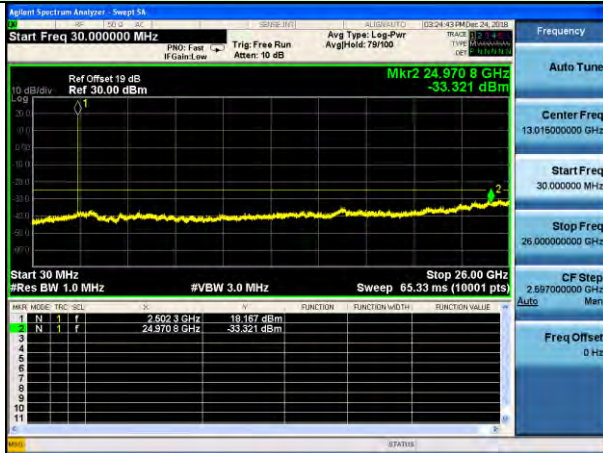

Highest channel

Test Mode: LTE Band 7 / 10MHz /1RB

Test Mode: LTE Band 7 / 10MHz /50RB

Lowest channel

Middle channel

Highest channel

Test Mode: LTE Band 7 / 15MHz /1RB      Test Mode: LTE Band 7 / 15MHz /75RB

Lowest channel

Middle channel

Highest channel

Test Mode: LTE Band 7 / 20MHz / 1RB      Test Mode: LTE Band 7 / 20MHz / 100RB

Lowest channel

Middle channel

Highest channel

Test Mode: LTE Band 12 / 1.4MHz /1RB      Test Mode: LTE Band 12 / 1.4MHz /6RB

Lowest channel

Middle channel

Highest channel

Test Mode: LTE Band 12 / 3MHz /1RB

Test Mode: LTE Band 12 / 3MHz /15RB

Lowest channel

Middle channel

Highest channel

Test Mode: LTE Band 12 / 5MHz /1RB

Test Mode: LTE Band 12 / 5MHz /25RB

Lowest channel

Middle channel

Highest channel

Test Mode: LTE Band 12 / 10MHz /1RB      Test Mode: LTE Band 12 / 10MHz /50RB

Lowest channel