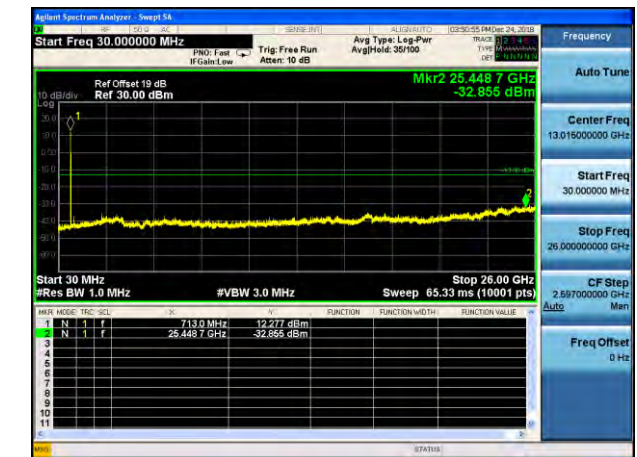

Lowest channel

Middle channel

Highest channel

Test Mode: LTE Band 7 / 20MHz / 1RB      Test Mode: LTE Band 7 / 20MHz / 100RB

Lowest channel

Middle channel

Highest channel

Test Mode: LTE Band 12 / 1.4MHz /1RB      Test Mode: LTE Band 12 / 1.4MHz /6RB

Lowest channel

Middle channel

Highest channel

Test Mode: LTE Band 12 / 3MHz /1RB

Test Mode: LTE Band 12 / 3MHz /15RB

Lowest channel

Middle channel

Highest channel

Test Mode: LTE Band 12 / 5MHz /1RB

Test Mode: LTE Band 12 / 5MHz /25RB

Lowest channel

Middle channel

Highest channel

Test Mode: LTE Band 12 / 10MHz /1RB      Test Mode: LTE Band 12 / 10MHz /50RB

Lowest channel

Middle channel

Highest channel