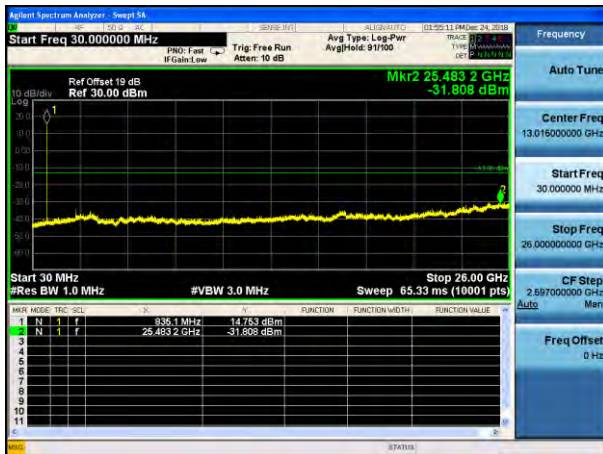

Test Mode: LTE Band 4 / 15MHz /1RB

Test Mode: LTE Band 4 / 15MHz /75RB

Lowest channel

Middle channel

Highest channel

Test Mode: LTE Band 4 / 20MHz /1RB

Test Mode: LTE Band 4 / 20MHz /100RB

Lowest channel

Middle channel

Highest channel

Test Mode: LTE Band 5 / 1.4MHz /1RB      Test Mode: LTE Band 5 / 1.4MHz /6RB

Lowest channel

Middle channel

Highest channel

Test Mode: LTE Band 5 / 3MHz /1RB

Test Mode: LTE Band 5 / 3MHz /15RB

Lowest channel

Middle channel

Highest channel

Test Mode: LTE Band 5/Band 26(Upper Band) / 5MHz /1RB      Test Mode: LTE Band 5/Band 26(Upper Band) / 5MHz /25RB

Lowest channel

Middle channel

Highest channel

Test Mode: LTE Band 5/Band 26(Upper Band) / 10MHz /1RB

Test Mode: LTE Band 5/Band 26(Upper Band) / 10MHz /50RB

Lowest channel

Middle channel

Highest channel

Test Mode: LTE Band 7 / 5MHz /1RB

Test Mode: LTE Band 7 / 5MHz /25RB

Lowest channel

Middle channel