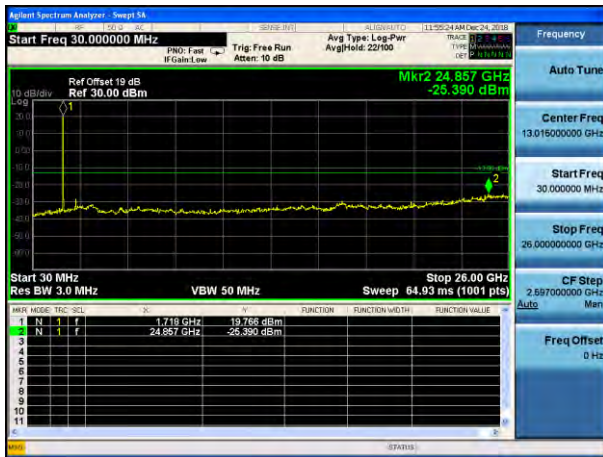

Test Mode: LTE Band 4 / 15MHz /1RB

Test Mode: LTE Band 4 / 15MHz /75RB

Lowest channel

Middle channel

Highest channel

Test Mode: LTE Band 4 / 20MHz /1RB

Test Mode: LTE Band 4 / 20MHz /100RB

Lowest channel

Middle channel

Highest channel

Test Mode: LTE Band 5 / 1.4MHz /1RB      Test Mode: LTE Band 5 / 1.4MHz /6RB

Lowest channel

Middle channel

Highest channel

Test Mode: LTE Band 5 / 3MHz /1RB

Test Mode: LTE Band 5 / 3MHz /15RB

Lowest channel

Middle channel

Highest channel

Test Mode: LTE Band 5/Band 26(Upper Band) / 5MHz /1RB      Test Mode: LTE Band 5/Band 26(Upper Band) / 5MHz /25RB

Lowest channel

Middle channel

Highest channel

Test Mode: LTE Band 5/Band 26(Upper Band) / 10MHz /1RB