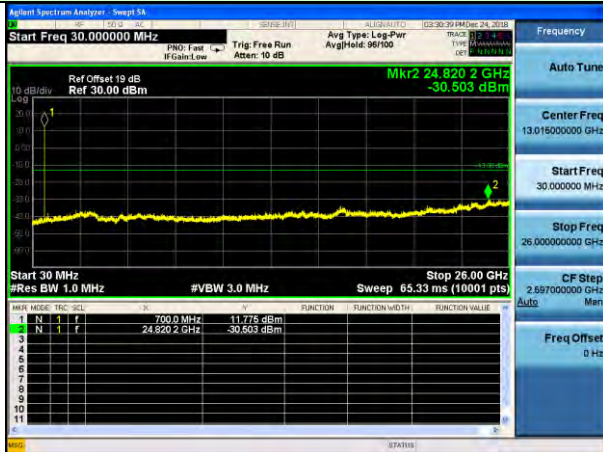

Highest channel

Test Mode: LTE Band 7 / 10MHz /1RB

Test Mode: LTE Band 7 / 10MHz /50RB

Lowest channel

Middle channel

Highest channel

Test Mode: LTE Band 7 / 15MHz /1RB      Test Mode: LTE Band 7 / 15MHz /75RB

Lowest channel

Middle channel

Highest channel

Test Mode: LTE Band 7 / 20MHz / 1RB      Test Mode: LTE Band 7 / 20MHz / 100RB

Lowest channel

Middle channel

Highest channel

Test Mode: LTE Band 12 / 1.4MHz /1RB      Test Mode: LTE Band 12 / 1.4MHz /6RB

Lowest channel

Middle channel

Highest channel

Test Mode: LTE Band 12 / 3MHz /1RB

Test Mode: LTE Band 12 / 3MHz /15RB

Lowest channel

Middle channel

Highest channel

Test Mode: LTE Band 12 / 5MHz /1RB

Test Mode: LTE Band 12 / 5MHz /25RB

Lowest channel

Middle channel

Highest channel

Test Mode: LTE Band 12 / 10MHz /1RB      Test Mode: LTE Band 12 / 10MHz /50RB

Lowest channel