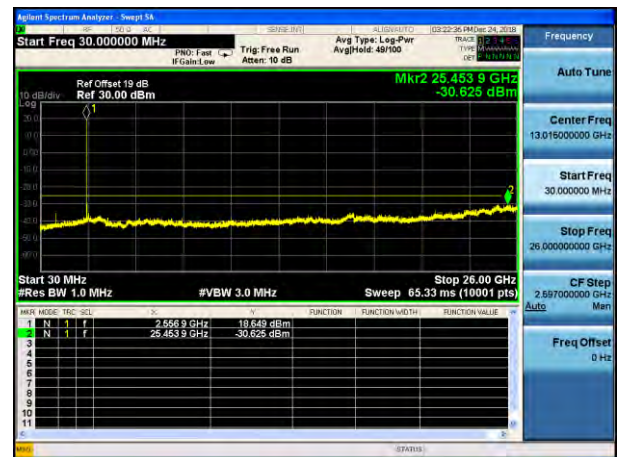

Test Mode: LTE Band 5/Band 26(Upper Band) / 10MHz /50RB

Lowest channel

Middle channel

Highest channel

Test Mode: LTE Band 7 / 5MHz /1RB

Test Mode: LTE Band 7 / 5MHz /25RB

Lowest channel

Middle channel

Highest channel

Test Mode: LTE Band 7 / 10MHz /1RB

Test Mode: LTE Band 7 / 10MHz /50RB

Lowest channel

Middle channel

Highest channel

Test Mode: LTE Band 7 / 15MHz /1RB      Test Mode: LTE Band 7 / 15MHz /75RB

Lowest channel

Middle channel

Highest channel

Test Mode: LTE Band 7 / 20MHz / 1RB      Test Mode: LTE Band 7 / 20MHz / 100RB

Lowest channel

Middle channel

Highest channel

Test Mode: LTE Band 12 / 1.4MHz /1RB      Test Mode: LTE Band 12 / 1.4MHz /6RB

Lowest channel

Middle channel

Highest channel

Test Mode: LTE Band 12 / 3MHz /1RB

Test Mode: LTE Band 12 / 3MHz /15RB

Lowest channel

Middle channel

Highest channel