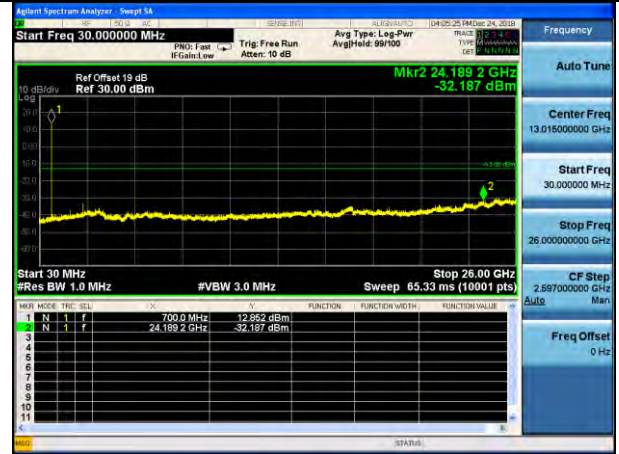

Lowest channel

Middle channel

Highest channel

Test Mode: LTE Band 12 / 3MHz /1RB

Test Mode: LTE Band 12 / 3MHz /15RB

Lowest channel

Middle channel

Highest channel

Test Mode: LTE Band 12 / 5MHz /1RB

Test Mode: LTE Band 12 / 5MHz /25RB

Lowest channel

Middle channel

Highest channel

Test Mode: LTE Band 12 / 10MHz /1RB      Test Mode: LTE Band 12 / 10MHz /50RB

Lowest channel

Middle channel

Highest channel