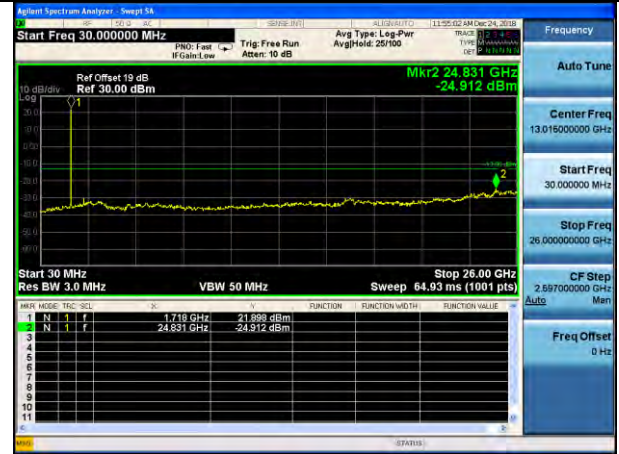

Test Mode: LTE Band 4 / 15MHz /1RB

Test Mode: LTE Band 4 / 15MHz /75RB

Lowest channel

Middle channel

Highest channel

Test Mode: LTE Band 4 / 20MHz /1RB

Test Mode: LTE Band 4 / 20MHz /100RB

Lowest channel

Middle channel

Highest channel

Test Mode: LTE Band 5 / 1.4MHz /1RB      Test Mode: LTE Band 5 / 1.4MHz /6RB

Lowest channel

Middle channel

Highest channel

Test Mode: LTE Band 5 / 3MHz /1RB

Test Mode: LTE Band 5 / 3MHz /15RB

Lowest channel

Middle channel

Highest channel

Test Mode: LTE Band 5/Band 26(Upper Band) / 5MHz /1RB      Test Mode: LTE Band 5/Band 26(Upper Band) / 5MHz /25RB

Lowest channel

Middle channel

Highest channel

Test Mode: LTE Band 5/Band 26(Upper Band) / 10MHz /1RB