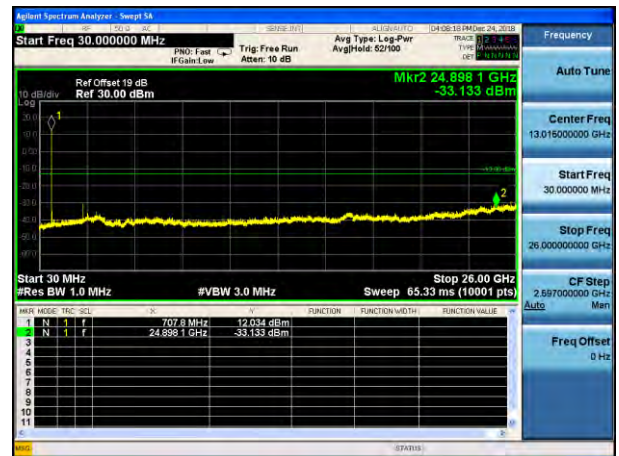

Lowest channel

Middle channel

Highest channel

Test Mode: LTE Band 12 / 3MHz /1RB

Test Mode: LTE Band 12 / 3MHz /15RB

Lowest channel

Middle channel

Highest channel

Test Mode: LTE Band 12 / 5MHz /1RB

Test Mode: LTE Band 12 / 5MHz /25RB

Lowest channel

Middle channel

Highest channel

Test Mode: LTE Band 12 / 10MHz /1RB      Test Mode: LTE Band 12 / 10MHz /50RB

Lowest channel

Middle channel

Highest channel