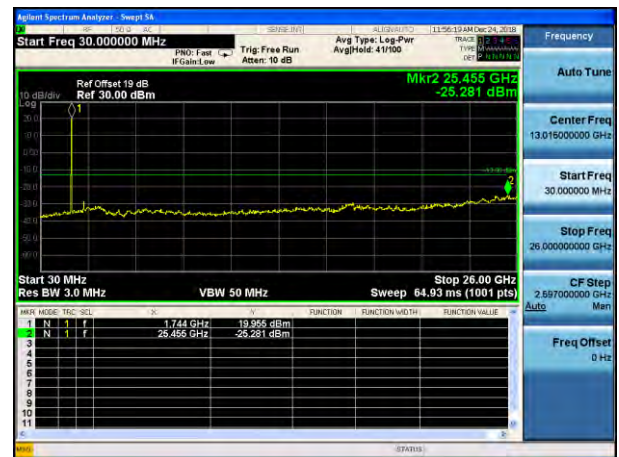

Test Mode: LTE Band 4 / 15MHz /1RB

Test Mode: LTE Band 4 / 15MHz /75RB

Lowest channel

Middle channel

Highest channel

Test Mode: LTE Band 4 / 20MHz /1RB

Test Mode: LTE Band 4 / 20MHz /100RB

Lowest channel

Middle channel

Highest channel

Test Mode: LTE Band 5 / 1.4MHz /1RB      Test Mode: LTE Band 5 / 1.4MHz /6RB

Lowest channel

Middle channel

Highest channel

Test Mode: LTE Band 5 / 3MHz /1RB

Test Mode: LTE Band 5 / 3MHz /15RB

Lowest channel

Middle channel

Highest channel

Test Mode: LTE Band 5/Band 26(Upper Band) / 5MHz /1RB      Test Mode: LTE Band 5/Band 26(Upper Band) / 5MHz /25RB

Lowest channel

Middle channel

Highest channel

Test Mode: LTE Band 5/Band 26(Upper Band) / 10MHz /1RB