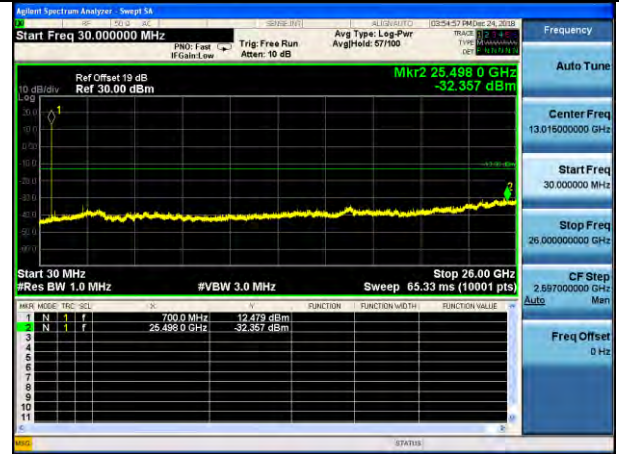

Lowest channel

Middle channel

Highest channel

Test Mode: LTE Band 7 / 20MHz / 1RB      Test Mode: LTE Band 7 / 20MHz / 100RB

Lowest channel

Middle channel

Highest channel

Test Mode: LTE Band 12 / 1.4MHz /1RB      Test Mode: LTE Band 12 / 1.4MHz /6RB

Lowest channel

Middle channel

Highest channel

Test Mode: LTE Band 12 / 3MHz /1RB

Test Mode: LTE Band 12 / 3MHz /15RB

Lowest channel

Middle channel

Highest channel

Test Mode: LTE Band 12 / 5MHz /1RB

Test Mode: LTE Band 12 / 5MHz /25RB

Lowest channel

Middle channel

Highest channel

Test Mode: LTE Band 12 / 10MHz /1RB      Test Mode: LTE Band 12 / 10MHz /50RB

Lowest channel

Middle channel

Highest channel