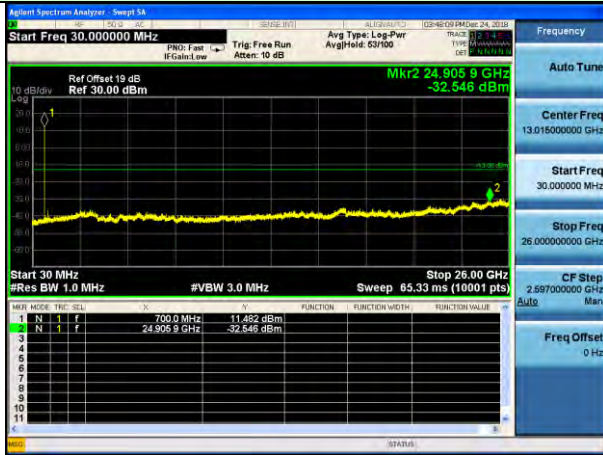

Lowest channel

Middle channel

Highest channel

Test Mode: LTE Band 7 / 20MHz / 1RB      Test Mode: LTE Band 7 / 20MHz / 100RB

Lowest channel

Middle channel

Highest channel

Test Mode: LTE Band 12 / 1.4MHz /1RB      Test Mode: LTE Band 12 / 1.4MHz /6RB

Lowest channel

Middle channel

Highest channel

Test Mode: LTE Band 12 / 3MHz /1RB

Test Mode: LTE Band 12 / 3MHz /15RB

Lowest channel

Middle channel

Highest channel

Test Mode: LTE Band 12 / 5MHz /1RB

Test Mode: LTE Band 12 / 5MHz /25RB

Lowest channel

Middle channel

Highest channel

Test Mode: LTE Band 12 / 10MHz /1RB      Test Mode: LTE Band 12 / 10MHz /50RB

Lowest channel

Middle channel

Highest channel