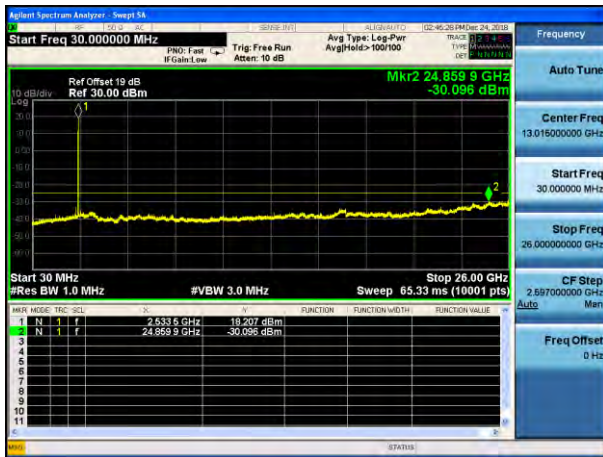

Lowest channel

Middle channel

Highest channel

Test Mode: LTE Band 5/Band 26(Upper Band) / 5MHz /1RB      Test Mode: LTE Band 5/Band 26(Upper Band) / 5MHz /25RB

Lowest channel

Middle channel

Highest channel

Test Mode: LTE Band 5/Band 26(Upper Band) / 10MHz /1RB

Test Mode: LTE Band 5/Band 26(Upper Band) / 10MHz /50RB

Lowest channel

Middle channel

Highest channel

Test Mode: LTE Band 7 / 5MHz /1RB

Test Mode: LTE Band 7 / 5MHz /25RB

Lowest channel

Middle channel

Highest channel

Test Mode: LTE Band 7 / 10MHz /1RB

Test Mode: LTE Band 7 / 10MHz /50RB

Lowest channel

Middle channel

Highest channel

Test Mode: LTE Band 7 / 15MHz /1RB      Test Mode: LTE Band 7 / 15MHz /75RB

Lowest channel

Middle channel

Highest channel

Test Mode: LTE Band 7 / 20MHz / 1RB      Test Mode: LTE Band 7 / 20MHz / 100RB

Lowest channel

Middle channel

Highest channel

Test Mode: LTE Band 12 / 1.4MHz /1RB      Test Mode: LTE Band 12 / 1.4MHz /6RB