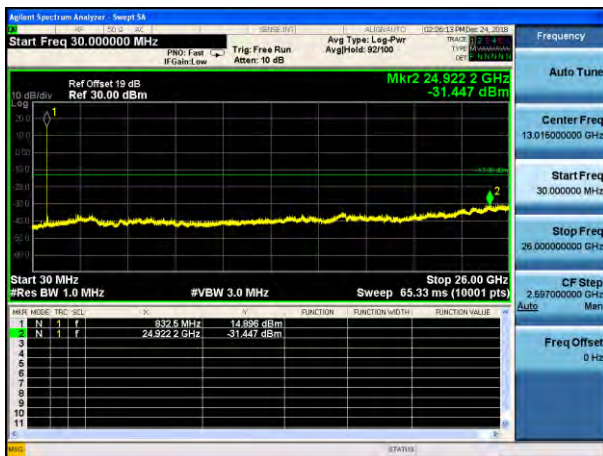

Middle channel

Highest channel

Test Mode: LTE Band 5 / 1.4MHz /1RB      Test Mode: LTE Band 5 / 1.4MHz /6RB

Lowest channel

Middle channel

Highest channel

Test Mode: LTE Band 5 / 3MHz /1RB

Test Mode: LTE Band 5 / 3MHz /15RB

Lowest channel

Middle channel

Highest channel

Test Mode: LTE Band 5/Band 26(Upper Band) / 5MHz /1RB      Test Mode: LTE Band 5/Band 26(Upper Band) / 5MHz /25RB

Lowest channel

Middle channel

Highest channel

Test Mode: LTE Band 5/Band 26(Upper Band) / 10MHz /1RB

Test Mode: LTE Band 5/Band 26(Upper Band) / 10MHz /50RB

Lowest channel

Middle channel

Highest channel

Test Mode: LTE Band 7 / 5MHz /1RB

Test Mode: LTE Band 7 / 5MHz /25RB

Lowest channel

Middle channel

Highest channel

Test Mode: LTE Band 7 / 10MHz /1RB

Test Mode: LTE Band 7 / 10MHz /50RB

Lowest channel

Middle channel

Highest channel

Test Mode: LTE Band 7 / 15MHz /1RB      Test Mode: LTE Band 7 / 15MHz /75RB