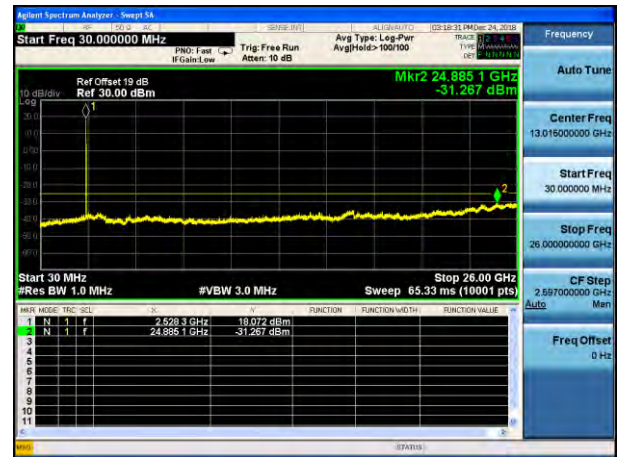

Test Mode: LTE Band 5/Band 26(Upper Band) / 10MHz /50RB

Lowest channel

Middle channel

Highest channel

Test Mode: LTE Band 7 / 5MHz /1RB

Test Mode: LTE Band 7 / 5MHz /25RB

Lowest channel

Middle channel

Highest channel

Test Mode: LTE Band 7 / 10MHz /1RB

Test Mode: LTE Band 7 / 10MHz /50RB

Lowest channel

Middle channel

Highest channel

Test Mode: LTE Band 7 / 15MHz /1RB      Test Mode: LTE Band 7 / 15MHz /75RB

Lowest channel

Middle channel

Highest channel

Test Mode: LTE Band 7 / 20MHz / 1RB      Test Mode: LTE Band 7 / 20MHz / 100RB

Lowest channel

Middle channel

Highest channel

Test Mode: LTE Band 12 / 1.4MHz /1RB      Test Mode: LTE Band 12 / 1.4MHz /6RB

Lowest channel

Middle channel

Highest channel

Test Mode: LTE Band 12 / 3MHz /1RB

Test Mode: LTE Band 12 / 3MHz /15RB

Lowest channel

Middle channel

Highest channel