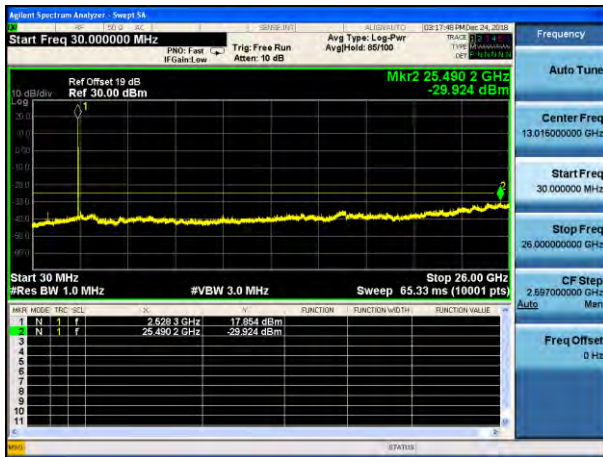

Test Mode: LTE Band 5/Band 26(Upper Band) / 10MHz /50RB

Lowest channel

Middle channel

Highest channel

Test Mode: LTE Band 7 / 5MHz /1RB

Test Mode: LTE Band 7 / 5MHz /25RB

Lowest channel

Middle channel

Highest channel

Test Mode: LTE Band 7 / 10MHz /1RB

Test Mode: LTE Band 7 / 10MHz /50RB

Lowest channel

Middle channel

Highest channel

Test Mode: LTE Band 7 / 15MHz /1RB      Test Mode: LTE Band 7 / 15MHz /75RB

Lowest channel

Middle channel

Highest channel

Test Mode: LTE Band 7 / 20MHz / 1RB      Test Mode: LTE Band 7 / 20MHz / 100RB

Lowest channel

Middle channel

Highest channel

Test Mode: LTE Band 12 / 1.4MHz /1RB      Test Mode: LTE Band 12 / 1.4MHz /6RB

Lowest channel

Middle channel

Highest channel

Test Mode: LTE Band 12 / 3MHz /1RB

Test Mode: LTE Band 12 / 3MHz /15RB

Lowest channel

Middle channel

Highest channel