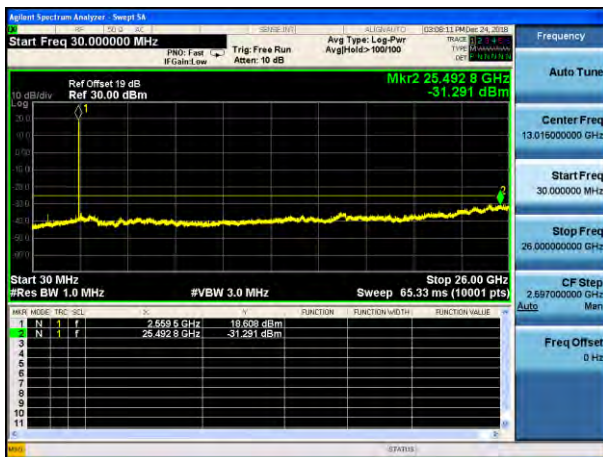

Test Mode: LTE Band 5/Band 26(Upper Band) / 10MHz /50RB

Lowest channel

Middle channel

Highest channel

Test Mode: LTE Band 7 / 5MHz /1RB

Test Mode: LTE Band 7 / 5MHz /25RB

Lowest channel

Middle channel

Highest channel

Test Mode: LTE Band 7 / 10MHz /1RB

Test Mode: LTE Band 7 / 10MHz /50RB

Lowest channel

Middle channel

Highest channel

Test Mode: LTE Band 7 / 15MHz /1RB      Test Mode: LTE Band 7 / 15MHz /75RB

Lowest channel

Middle channel

Highest channel

Test Mode: LTE Band 7 / 20MHz / 1RB      Test Mode: LTE Band 7 / 20MHz / 100RB

Lowest channel

Middle channel

Highest channel

Test Mode: LTE Band 12 / 1.4MHz /1RB      Test Mode: LTE Band 12 / 1.4MHz /6RB

Lowest channel

Middle channel

Highest channel

Test Mode: LTE Band 12 / 3MHz /1RB

Test Mode: LTE Band 12 / 3MHz /15RB

Lowest channel

Middle channel

Highest channel