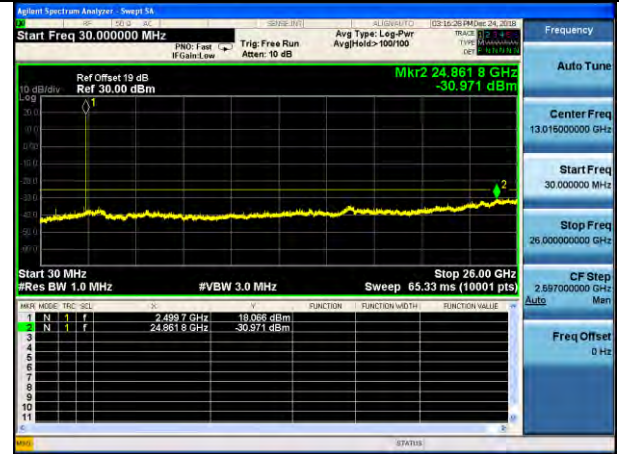

Test Mode: LTE Band 5/Band 26(Upper Band) / 10MHz /50RB

Lowest channel

Middle channel

Highest channel

Test Mode: LTE Band 7 / 5MHz /1RB

Test Mode: LTE Band 7 / 5MHz /25RB

Lowest channel

Middle channel

Highest channel

Test Mode: LTE Band 7 / 10MHz /1RB

Test Mode: LTE Band 7 / 10MHz /50RB

Lowest channel

Middle channel

Highest channel

Test Mode: LTE Band 7 / 15MHz /1RB      Test Mode: LTE Band 7 / 15MHz /75RB

Lowest channel

Middle channel

Highest channel

Test Mode: LTE Band 7 / 20MHz / 1RB      Test Mode: LTE Band 7 / 20MHz / 100RB

Lowest channel

Middle channel

Highest channel

Test Mode: LTE Band 12 / 1.4MHz /1RB      Test Mode: LTE Band 12 / 1.4MHz /6RB

Lowest channel

Middle channel

Highest channel

Test Mode: LTE Band 12 / 3MHz /1RB

Test Mode: LTE Band 12 / 3MHz /15RB

Lowest channel

Middle channel

Highest channel