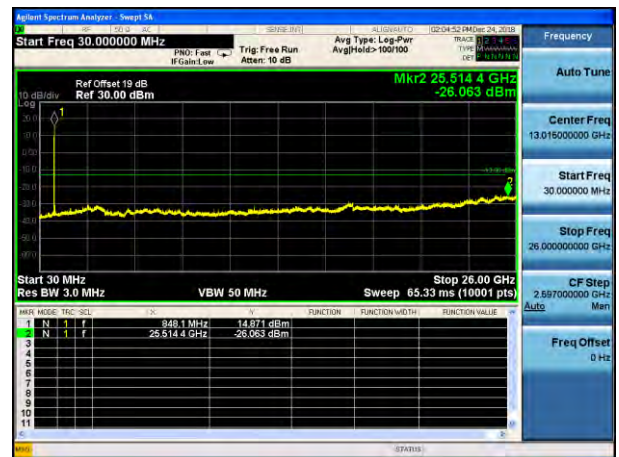

Test Mode: LTE Band 4 / 15MHz /1RB

Test Mode: LTE Band 4 / 15MHz /75RB

Lowest channel

Middle channel

Highest channel

Test Mode: LTE Band 4 / 20MHz /1RB

Test Mode: LTE Band 4 / 20MHz /100RB

Lowest channel

Middle channel

Highest channel

Test Mode: LTE Band 5 / 1.4MHz /1RB      Test Mode: LTE Band 5 / 1.4MHz /6RB

Lowest channel

Middle channel

Highest channel

Test Mode: LTE Band 5 / 3MHz /1RB

Test Mode: LTE Band 5 / 3MHz /15RB

Lowest channel

Middle channel

Highest channel

Test Mode: LTE Band 5/Band 26(Upper Band) / 5MHz /1RB      Test Mode: LTE Band 5/Band 26(Upper Band) / 5MHz /25RB

Lowest channel

Middle channel

Highest channel

Test Mode: LTE Band 5/Band 26(Upper Band) / 10MHz /1RB

Test Mode: LTE Band 5/Band 26(Upper Band) / 10MHz /50RB

Lowest channel

Middle channel

Highest channel

Test Mode: LTE Band 7 / 5MHz /1RB

Test Mode: LTE Band 7 / 5MHz /25RB

Lowest channel

Middle channel