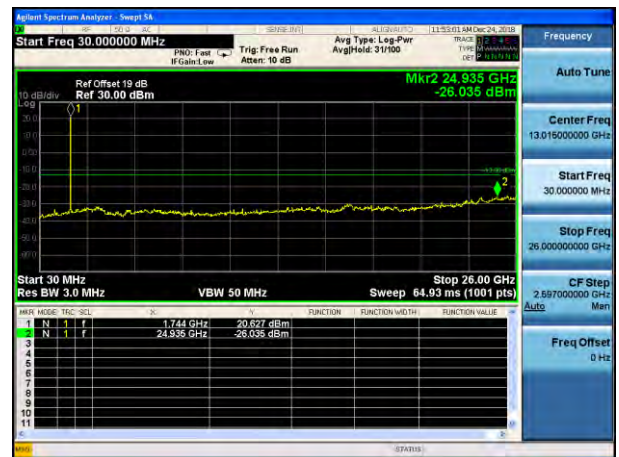

Test Mode: LTE Band 4 / 15MHz /1RB

Test Mode: LTE Band 4 / 15MHz /75RB

Lowest channel

Middle channel

Highest channel

Test Mode: LTE Band 4 / 20MHz /1RB

Test Mode: LTE Band 4 / 20MHz /100RB

Lowest channel

Middle channel

Highest channel

Test Mode: LTE Band 5 / 1.4MHz /1RB      Test Mode: LTE Band 5 / 1.4MHz /6RB

Lowest channel

Middle channel

Highest channel

Test Mode: LTE Band 5 / 3MHz /1RB

Test Mode: LTE Band 5 / 3MHz /15RB

Lowest channel

Middle channel

Highest channel

Test Mode: LTE Band 5/Band 26(Upper Band) / 5MHz /1RB      Test Mode: LTE Band 5/Band 26(Upper Band) / 5MHz /25RB

Lowest channel

Middle channel

Highest channel

Test Mode: LTE Band 5/Band 26(Upper Band) / 10MHz /1RB