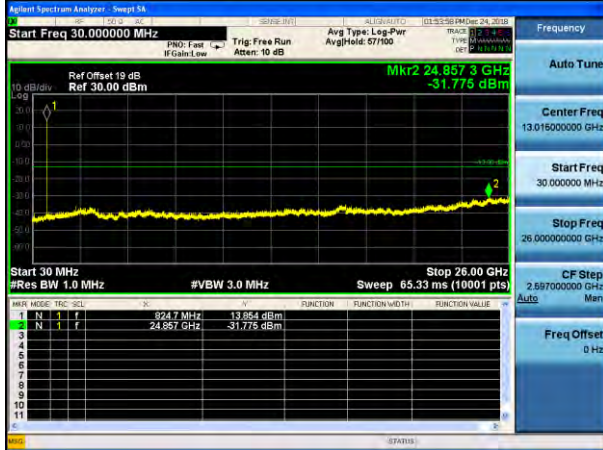

Test Mode: LTE Band 4 / 15MHz /1RB

Test Mode: LTE Band 4 / 15MHz /75RB

Lowest channel

Middle channel

Highest channel

Test Mode: LTE Band 4 / 20MHz /1RB

Test Mode: LTE Band 4 / 20MHz /100RB

Lowest channel

Middle channel

Highest channel

Test Mode: LTE Band 5 / 1.4MHz /1RB      Test Mode: LTE Band 5 / 1.4MHz /6RB

Lowest channel

Middle channel

Highest channel

Test Mode: LTE Band 5 / 3MHz /1RB

Test Mode: LTE Band 5 / 3MHz /15RB

Lowest channel

Middle channel

Highest channel

Test Mode: LTE Band 5/Band 26(Upper Band) / 5MHz /1RB      Test Mode: LTE Band 5/Band 26(Upper Band) / 5MHz /25RB

Lowest channel

Middle channel

Highest channel

Test Mode: LTE Band 5/Band 26(Upper Band) / 10MHz /1RB