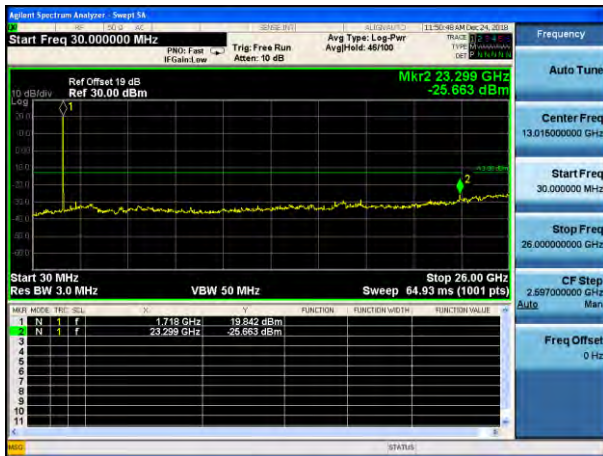

Test Mode: LTE Band 4 / 15MHz /1RB

Test Mode: LTE Band 4 / 15MHz /75RB

Lowest channel

Middle channel

Highest channel

Test Mode: LTE Band 4 / 20MHz /1RB

Test Mode: LTE Band 4 / 20MHz /100RB

Lowest channel

Middle channel

Highest channel

Test Mode: LTE Band 5 / 1.4MHz /1RB      Test Mode: LTE Band 5 / 1.4MHz /6RB

Lowest channel

Middle channel

Highest channel

Test Mode: LTE Band 5 / 3MHz /1RB

Test Mode: LTE Band 5 / 3MHz /15RB

Lowest channel

Middle channel

Highest channel

Test Mode: LTE Band 5/Band 26(Upper Band) / 5MHz /1RB      Test Mode: LTE Band 5/Band 26(Upper Band) / 5MHz /25RB

Lowest channel

Middle channel

Highest channel

Test Mode: LTE Band 5/Band 26(Upper Band) / 10MHz /1RB