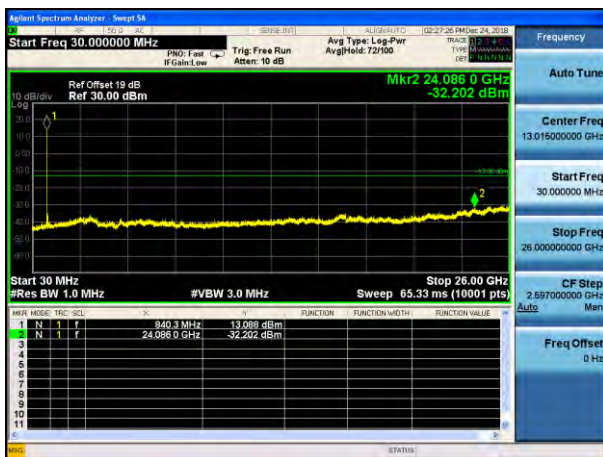

Middle channel

Highest channel

Test Mode: LTE Band 5 / 1.4MHz /1RB      Test Mode: LTE Band 5 / 1.4MHz /6RB

Lowest channel

Middle channel

Highest channel

Test Mode: LTE Band 5 / 3MHz /1RB

Test Mode: LTE Band 5 / 3MHz /15RB

Lowest channel

Middle channel

Highest channel

Test Mode: LTE Band 5/Band 26(Upper Band) / 5MHz /1RB      Test Mode: LTE Band 5/Band 26(Upper Band) / 5MHz /25RB

Lowest channel

Middle channel

Highest channel

Test Mode: LTE Band 5/Band 26(Upper Band) / 10MHz /1RB

Test Mode: LTE Band 5/Band 26(Upper Band) / 10MHz /50RB

Lowest channel

Middle channel

Highest channel

Test Mode: LTE Band 7 / 5MHz /1RB

Test Mode: LTE Band 7 / 5MHz /25RB

Lowest channel

Middle channel

Highest channel

Test Mode: LTE Band 7 / 10MHz /1RB

Test Mode: LTE Band 7 / 10MHz /50RB

Lowest channel

Middle channel

Highest channel

Test Mode: LTE Band 7 / 15MHz /1RB      Test Mode: LTE Band 7 / 15MHz /75RB