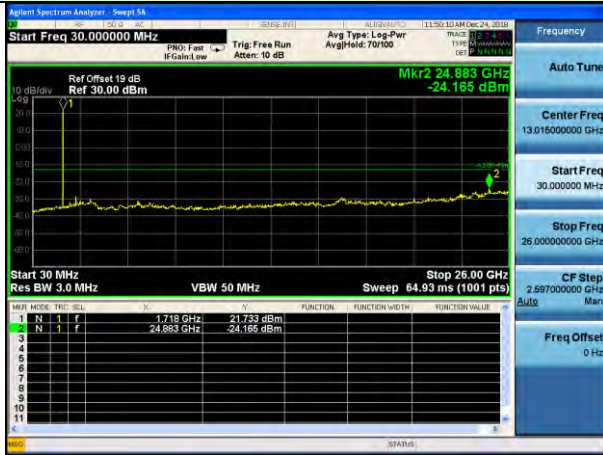

Test Mode: LTE Band 4 / 15MHz /1RB

Test Mode: LTE Band 4 / 15MHz /75RB

Lowest channel

Middle channel

Highest channel

Test Mode: LTE Band 4 / 20MHz /1RB

Test Mode: LTE Band 4 / 20MHz /100RB

Lowest channel

Middle channel

Highest channel

Test Mode: LTE Band 5 / 1.4MHz /1RB      Test Mode: LTE Band 5 / 1.4MHz /6RB

Lowest channel

Middle channel

Highest channel

Test Mode: LTE Band 5 / 3MHz /1RB

Test Mode: LTE Band 5 / 3MHz /15RB

Lowest channel

Middle channel

Highest channel

Test Mode: LTE Band 5/Band 26(Upper Band) / 5MHz /1RB      Test Mode: LTE Band 5/Band 26(Upper Band) / 5MHz /25RB

Lowest channel

Middle channel

Highest channel

Test Mode: LTE Band 5/Band 26(Upper Band) / 10MHz /1RB