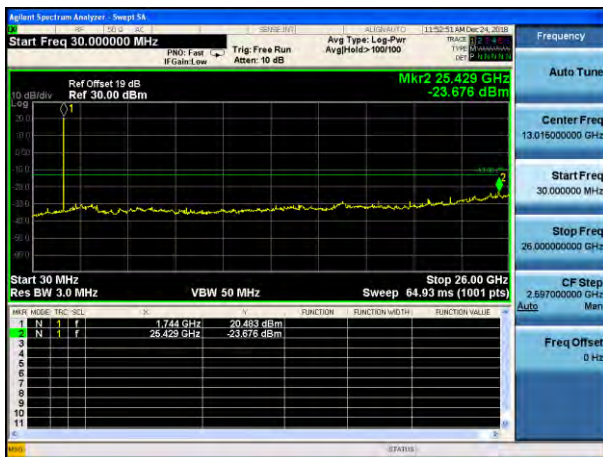

Test Mode: LTE Band 4 / 15MHz /1RB

Test Mode: LTE Band 4 / 15MHz /75RB

Lowest channel

Middle channel

Highest channel

Test Mode: LTE Band 4 / 20MHz /1RB

Test Mode: LTE Band 4 / 20MHz /100RB

Lowest channel

Middle channel

Highest channel

Test Mode: LTE Band 5 / 1.4MHz /1RB      Test Mode: LTE Band 5 / 1.4MHz /6RB

Lowest channel

Middle channel

Highest channel

Test Mode: LTE Band 5 / 3MHz /1RB

Test Mode: LTE Band 5 / 3MHz /15RB

Lowest channel

Middle channel

Highest channel

Test Mode: LTE Band 5/Band 26(Upper Band) / 5MHz /1RB      Test Mode: LTE Band 5/Band 26(Upper Band) / 5MHz /25RB

Lowest channel

Middle channel

Highest channel

Test Mode: LTE Band 5/Band 26(Upper Band) / 10MHz /1RB