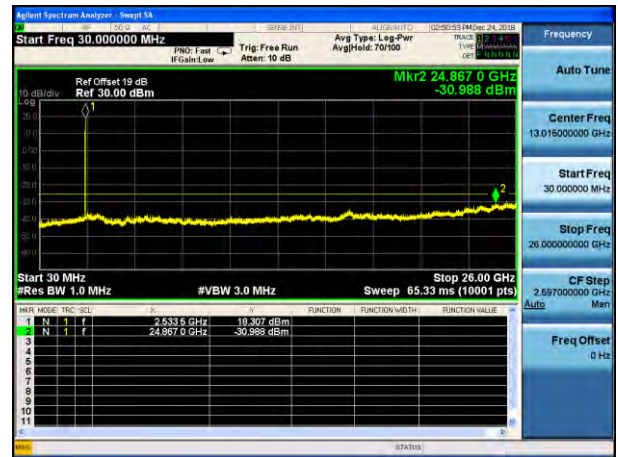

Lowest channel

Middle channel

Highest channel

Test Mode: LTE Band 5/Band 26(Upper Band) / 5MHz /1RB      Test Mode: LTE Band 5/Band 26(Upper Band) / 5MHz /25RB

Lowest channel

Middle channel

Highest channel

Test Mode: LTE Band 5/Band 26(Upper Band) / 10MHz /1RB

Test Mode: LTE Band 5/Band 26(Upper Band) / 10MHz /50RB

Lowest channel

Middle channel

Highest channel

Test Mode: LTE Band 7 / 5MHz /1RB

Test Mode: LTE Band 7 / 5MHz /25RB

Lowest channel

Middle channel

Highest channel

Test Mode: LTE Band 7 / 10MHz /1RB

Test Mode: LTE Band 7 / 10MHz /50RB

Lowest channel

Middle channel

Highest channel

Test Mode: LTE Band 7 / 15MHz /1RB      Test Mode: LTE Band 7 / 15MHz /75RB

Lowest channel

Middle channel

Highest channel

Test Mode: LTE Band 7 / 20MHz / 1RB      Test Mode: LTE Band 7 / 20MHz / 100RB

Lowest channel

Middle channel

Highest channel

Test Mode: LTE Band 12 / 1.4MHz /1RB      Test Mode: LTE Band 12 / 1.4MHz /6RB