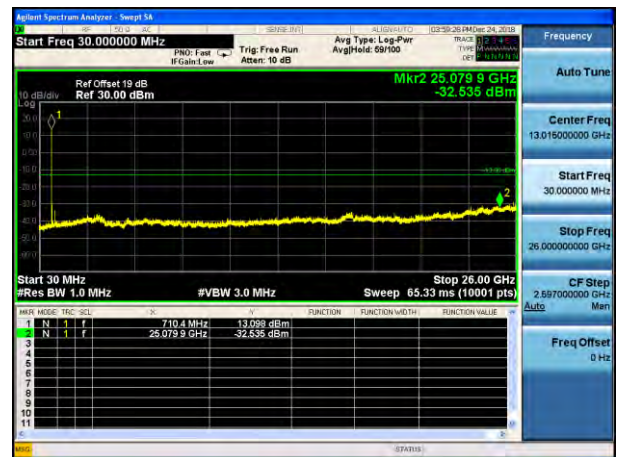

Lowest channel

Middle channel

Highest channel

Test Mode: LTE Band 12 / 3MHz /1RB

Test Mode: LTE Band 12 / 3MHz /15RB

Lowest channel

Middle channel

Highest channel

Test Mode: LTE Band 12 / 5MHz /1RB

Test Mode: LTE Band 12 / 5MHz /25RB

Lowest channel

Middle channel

Highest channel

Test Mode: LTE Band 12 / 10MHz /1RB      Test Mode: LTE Band 12 / 10MHz /50RB

Lowest channel

Middle channel

Highest channel