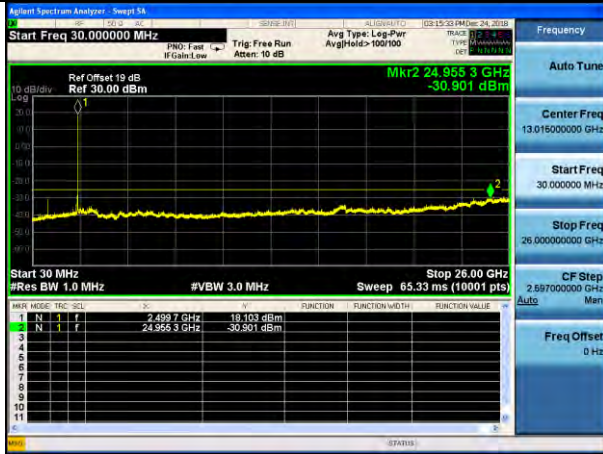

Test Mode: LTE Band 5/Band 26(Upper Band) / 10MHz /50RB

Lowest channel

Middle channel

Highest channel

Test Mode: LTE Band 7 / 5MHz /1RB

Test Mode: LTE Band 7 / 5MHz /25RB

Lowest channel

Middle channel

Highest channel

Test Mode: LTE Band 7 / 10MHz /1RB

Test Mode: LTE Band 7 / 10MHz /50RB

Lowest channel

Middle channel

Highest channel

Test Mode: LTE Band 7 / 15MHz /1RB      Test Mode: LTE Band 7 / 15MHz /75RB

Lowest channel

Middle channel

Highest channel

Test Mode: LTE Band 7 / 20MHz / 1RB      Test Mode: LTE Band 7 / 20MHz / 100RB

Lowest channel

Middle channel

Highest channel

Test Mode: LTE Band 12 / 1.4MHz /1RB      Test Mode: LTE Band 12 / 1.4MHz /6RB

Lowest channel

Middle channel

Highest channel

Test Mode: LTE Band 12 / 3MHz /1RB

Test Mode: LTE Band 12 / 3MHz /15RB

Lowest channel

Middle channel

Highest channel