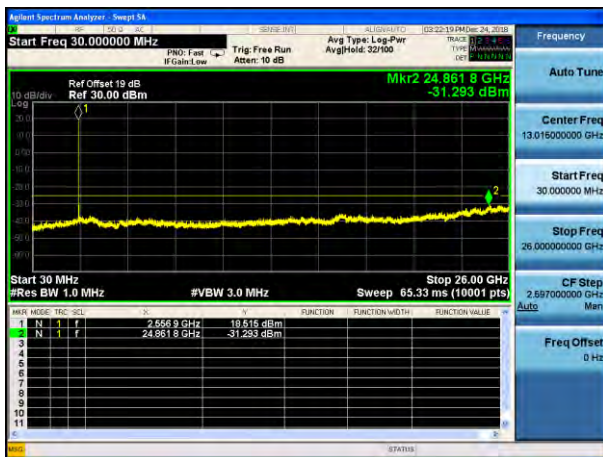

Test Mode: LTE Band 5/Band 26(Upper Band) / 10MHz /50RB

Lowest channel

Middle channel

Highest channel

Test Mode: LTE Band 7 / 5MHz /1RB

Test Mode: LTE Band 7 / 5MHz /25RB

Lowest channel

Middle channel

Highest channel

Test Mode: LTE Band 7 / 10MHz /1RB

Test Mode: LTE Band 7 / 10MHz /50RB

Lowest channel

Middle channel

Highest channel

Test Mode: LTE Band 7 / 15MHz /1RB      Test Mode: LTE Band 7 / 15MHz /75RB

Lowest channel

Middle channel

Highest channel

Test Mode: LTE Band 7 / 20MHz / 1RB      Test Mode: LTE Band 7 / 20MHz / 100RB

Lowest channel

Middle channel

Highest channel

Test Mode: LTE Band 12 / 1.4MHz /1RB      Test Mode: LTE Band 12 / 1.4MHz /6RB

Lowest channel

Middle channel

Highest channel

Test Mode: LTE Band 12 / 3MHz /1RB

Test Mode: LTE Band 12 / 3MHz /15RB

Lowest channel

Middle channel

Highest channel