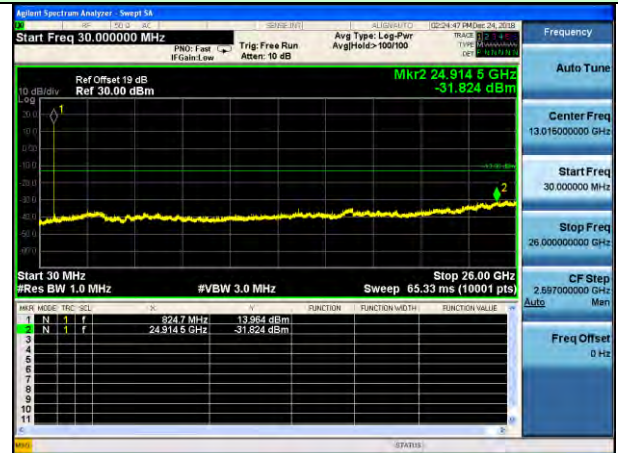

Middle channel

Highest channel

Test Mode: LTE Band 5 / 1.4MHz /1RB      Test Mode: LTE Band 5 / 1.4MHz /6RB

Lowest channel

Middle channel

Highest channel

Test Mode: LTE Band 5 / 3MHz /1RB

Test Mode: LTE Band 5 / 3MHz /15RB

Lowest channel

Middle channel

Highest channel

Test Mode: LTE Band 5/Band 26(Upper Band) / 5MHz /1RB      Test Mode: LTE Band 5/Band 26(Upper Band) / 5MHz /25RB

Lowest channel

Middle channel

Highest channel

Test Mode: LTE Band 5/Band 26(Upper Band) / 10MHz /1RB

Test Mode: LTE Band 5/Band 26(Upper Band) / 10MHz /50RB

Lowest channel

Middle channel

Highest channel

Test Mode: LTE Band 7 / 5MHz /1RB

Test Mode: LTE Band 7 / 5MHz /25RB

Lowest channel

Middle channel

Highest channel

Test Mode: LTE Band 7 / 10MHz /1RB

Test Mode: LTE Band 7 / 10MHz /50RB

Lowest channel

Middle channel

Highest channel

Test Mode: LTE Band 7 / 15MHz /1RB      Test Mode: LTE Band 7 / 15MHz /75RB