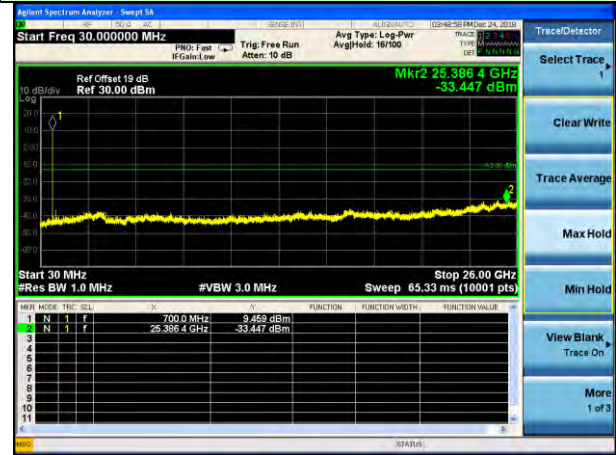

Lowest channel

Middle channel

Highest channel

Test Mode: LTE Band 7 / 20MHz / 1RB      Test Mode: LTE Band 7 / 20MHz / 100RB

Lowest channel

Middle channel

Highest channel

Test Mode: LTE Band 12 / 1.4MHz /1RB      Test Mode: LTE Band 12 / 1.4MHz /6RB

Lowest channel

Middle channel

Highest channel

Test Mode: LTE Band 12 / 3MHz /1RB

Test Mode: LTE Band 12 / 3MHz /15RB

Lowest channel

Middle channel

Highest channel

Test Mode: LTE Band 12 / 5MHz /1RB

Test Mode: LTE Band 12 / 5MHz /25RB

Lowest channel

Middle channel

Highest channel

Test Mode: LTE Band 12 / 10MHz /1RB      Test Mode: LTE Band 12 / 10MHz /50RB

Lowest channel

Middle channel

Highest channel