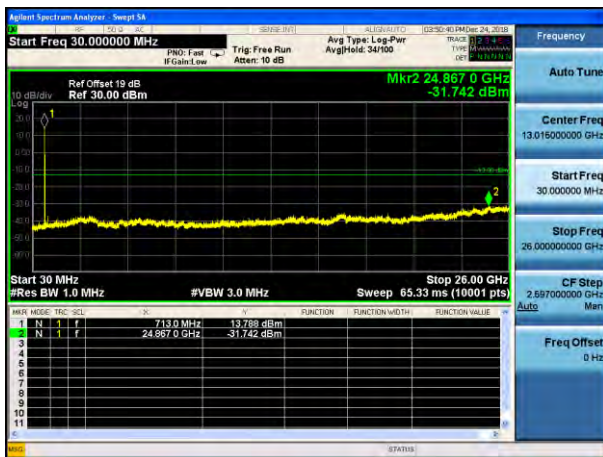

Lowest channel

Middle channel

Highest channel

Test Mode: LTE Band 7 / 20MHz / 1RB      Test Mode: LTE Band 7 / 20MHz / 100RB

Lowest channel

Middle channel

Highest channel

Test Mode: LTE Band 12 / 1.4MHz /1RB      Test Mode: LTE Band 12 / 1.4MHz /6RB

Lowest channel

Middle channel

Highest channel

Test Mode: LTE Band 12 / 3MHz /1RB

Test Mode: LTE Band 12 / 3MHz /15RB

Lowest channel

Middle channel

Highest channel

Test Mode: LTE Band 12 / 5MHz /1RB

Test Mode: LTE Band 12 / 5MHz /25RB

Lowest channel

Middle channel

Highest channel

Test Mode: LTE Band 12 / 10MHz /1RB      Test Mode: LTE Band 12 / 10MHz /50RB

Lowest channel

Middle channel

Highest channel