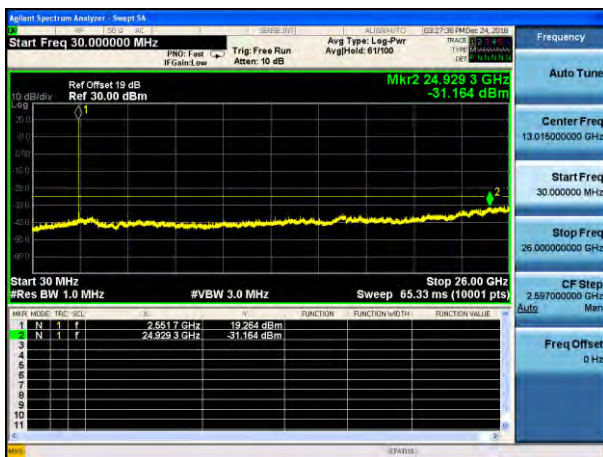

Highest channel

Test Mode: LTE Band 7 / 10MHz /1RB

Test Mode: LTE Band 7 / 10MHz /50RB

Lowest channel

Middle channel

Highest channel

Test Mode: LTE Band 7 / 15MHz /1RB      Test Mode: LTE Band 7 / 15MHz /75RB

Lowest channel

Middle channel

Highest channel

Test Mode: LTE Band 7 / 20MHz / 1RB      Test Mode: LTE Band 7 / 20MHz / 100RB

Lowest channel

Middle channel

Highest channel

Test Mode: LTE Band 12 / 1.4MHz /1RB      Test Mode: LTE Band 12 / 1.4MHz /6RB

Lowest channel

Middle channel

Highest channel

Test Mode: LTE Band 12 / 3MHz /1RB

Test Mode: LTE Band 12 / 3MHz /15RB

Lowest channel

Middle channel

Highest channel

Test Mode: LTE Band 12 / 5MHz /1RB

Test Mode: LTE Band 12 / 5MHz /25RB

Lowest channel

Middle channel

Highest channel

Test Mode: LTE Band 12 / 10MHz /1RB      Test Mode: LTE Band 12 / 10MHz /50RB

Lowest channel