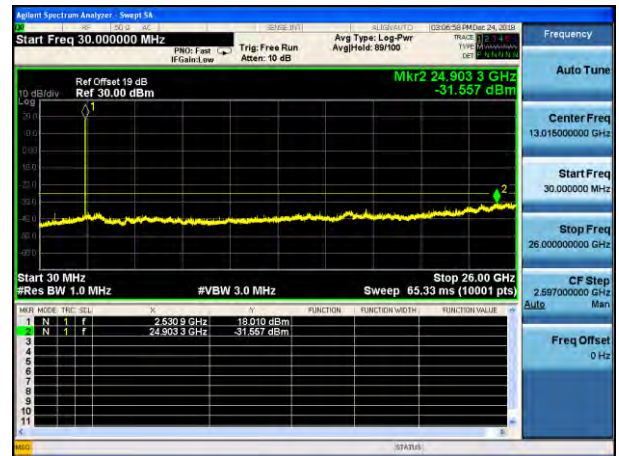

Lowest channel

Middle channel

Highest channel

Test Mode: LTE Band 5/Band 26(Upper Band) / 5MHz /1RB      Test Mode: LTE Band 5/Band 26(Upper Band) / 5MHz /25RB

Lowest channel

Middle channel

Highest channel

Test Mode: LTE Band 5/Band 26(Upper Band) / 10MHz /1RB

Test Mode: LTE Band 5/Band 26(Upper Band) / 10MHz /50RB

Lowest channel

Middle channel

Highest channel

Test Mode: LTE Band 7 / 5MHz /1RB

Test Mode: LTE Band 7 / 5MHz /25RB

Lowest channel

Middle channel

Highest channel

Test Mode: LTE Band 7 / 10MHz /1RB

Test Mode: LTE Band 7 / 10MHz /50RB

Lowest channel

Middle channel

Highest channel

Test Mode: LTE Band 7 / 15MHz /1RB      Test Mode: LTE Band 7 / 15MHz /75RB

Lowest channel

Middle channel

Highest channel

Test Mode: LTE Band 7 / 20MHz / 1RB      Test Mode: LTE Band 7 / 20MHz / 100RB

Lowest channel

Middle channel

Highest channel

Test Mode: LTE Band 12 / 1.4MHz /1RB      Test Mode: LTE Band 12 / 1.4MHz /6RB