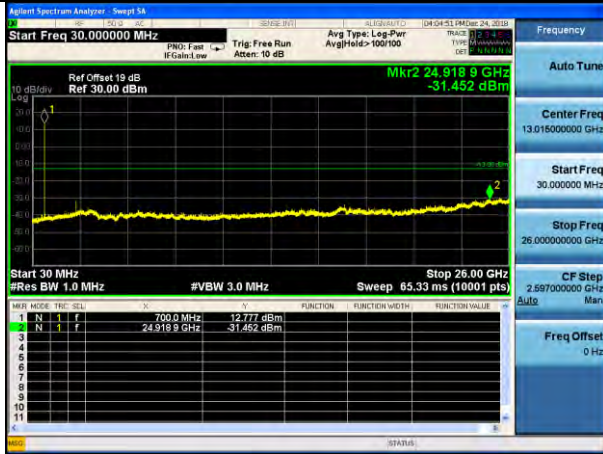

Lowest channel

Middle channel

Highest channel

Test Mode: LTE Band 12 / 3MHz /1RB

Test Mode: LTE Band 12 / 3MHz /15RB

Lowest channel

Middle channel

Highest channel

Test Mode: LTE Band 12 / 5MHz /1RB

Test Mode: LTE Band 12 / 5MHz /25RB

Lowest channel

Middle channel

Highest channel

Test Mode: LTE Band 12 / 10MHz /1RB      Test Mode: LTE Band 12 / 10MHz /50RB

Lowest channel

Middle channel

Highest channel