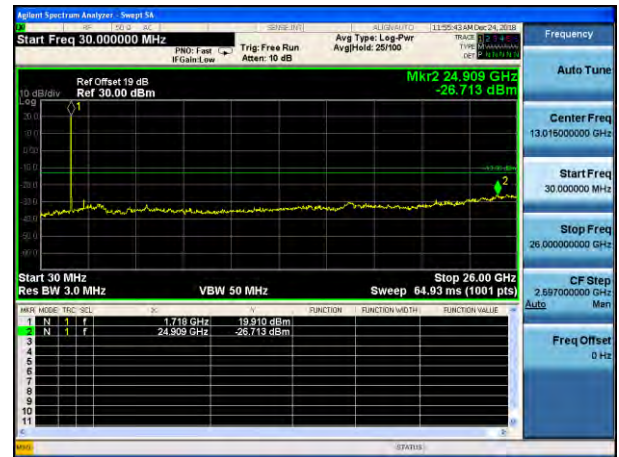

Test Mode: LTE Band 4 / 15MHz /1RB

Test Mode: LTE Band 4 / 15MHz /75RB

Lowest channel

Middle channel

Highest channel

Test Mode: LTE Band 4 / 20MHz /1RB

Test Mode: LTE Band 4 / 20MHz /100RB

Lowest channel

Middle channel

Highest channel

Test Mode: LTE Band 5 / 1.4MHz /1RB      Test Mode: LTE Band 5 / 1.4MHz /6RB

Lowest channel

Middle channel

Highest channel

Test Mode: LTE Band 5 / 3MHz /1RB

Test Mode: LTE Band 5 / 3MHz /15RB

Lowest channel

Middle channel

Highest channel

Test Mode: LTE Band 5/Band 26(Upper Band) / 5MHz /1RB      Test Mode: LTE Band 5/Band 26(Upper Band) / 5MHz /25RB

Lowest channel

Middle channel

Highest channel

Test Mode: LTE Band 5/Band 26(Upper Band) / 10MHz /1RB