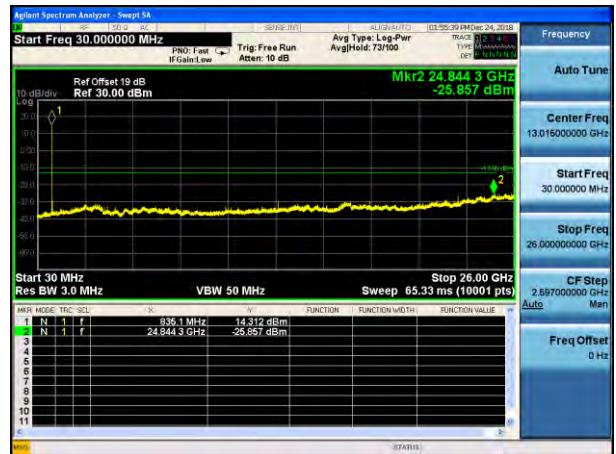

Test Mode: LTE Band 4 / 15MHz /1RB

Test Mode: LTE Band 4 / 15MHz /75RB

Lowest channel

Middle channel

Highest channel

Test Mode: LTE Band 4 / 20MHz /1RB

Test Mode: LTE Band 4 / 20MHz /100RB

Lowest channel

Middle channel

Highest channel

Test Mode: LTE Band 5 / 1.4MHz /1RB      Test Mode: LTE Band 5 / 1.4MHz /6RB

Lowest channel

Middle channel

Highest channel

Test Mode: LTE Band 5 / 3MHz /1RB

Test Mode: LTE Band 5 / 3MHz /15RB

Lowest channel

Middle channel

Highest channel

Test Mode: LTE Band 5/Band 26(Upper Band) / 5MHz /1RB      Test Mode: LTE Band 5/Band 26(Upper Band) / 5MHz /25RB

Lowest channel

Middle channel

Highest channel

Test Mode: LTE Band 5/Band 26(Upper Band) / 10MHz /1RB

Test Mode: LTE Band 5/Band 26(Upper Band) / 10MHz /50RB

Lowest channel

Middle channel

Highest channel

Test Mode: LTE Band 7 / 5MHz /1RB

Test Mode: LTE Band 7 / 5MHz /25RB

Lowest channel

Middle channel