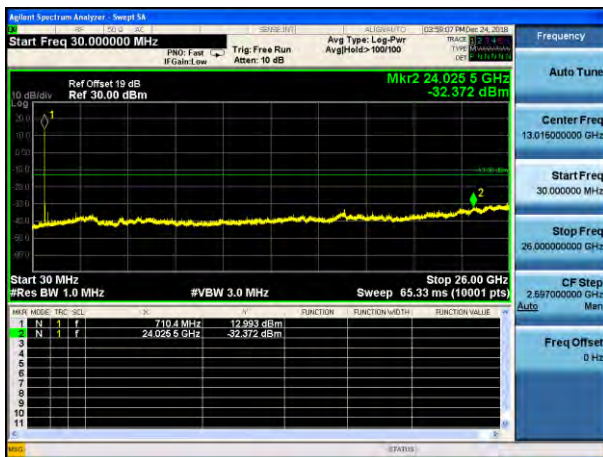

Lowest channel

Middle channel

Highest channel

Test Mode: LTE Band 7 / 20MHz / 1RB      Test Mode: LTE Band 7 / 20MHz / 100RB

Lowest channel

Middle channel

Highest channel

Test Mode: LTE Band 12 / 1.4MHz /1RB      Test Mode: LTE Band 12 / 1.4MHz /6RB

Lowest channel

Middle channel

Highest channel

Test Mode: LTE Band 12 / 3MHz /1RB

Test Mode: LTE Band 12 / 3MHz /15RB

Lowest channel

Middle channel

Highest channel

Test Mode: LTE Band 12 / 5MHz /1RB

Test Mode: LTE Band 12 / 5MHz /25RB

Lowest channel

Middle channel

Highest channel

Test Mode: LTE Band 12 / 10MHz /1RB      Test Mode: LTE Band 12 / 10MHz /50RB

Lowest channel

Middle channel

Highest channel