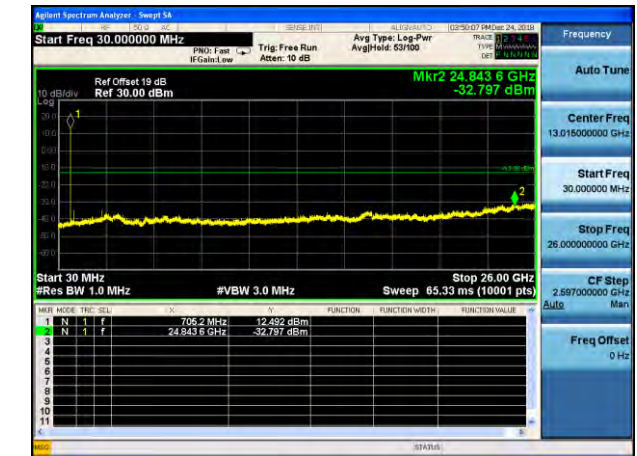

Lowest channel

Middle channel

Highest channel

Test Mode: LTE Band 7 / 20MHz / 1RB      Test Mode: LTE Band 7 / 20MHz / 100RB

Lowest channel

Middle channel

Highest channel

Test Mode: LTE Band 12 / 1.4MHz /1RB      Test Mode: LTE Band 12 / 1.4MHz /6RB

Lowest channel

Middle channel

Highest channel

Test Mode: LTE Band 12 / 3MHz /1RB

Test Mode: LTE Band 12 / 3MHz /15RB

Lowest channel

Middle channel

Highest channel

Test Mode: LTE Band 12 / 5MHz /1RB

Test Mode: LTE Band 12 / 5MHz /25RB

Lowest channel

Middle channel

Highest channel

Test Mode: LTE Band 12 / 10MHz /1RB      Test Mode: LTE Band 12 / 10MHz /50RB

Lowest channel

Middle channel

Highest channel