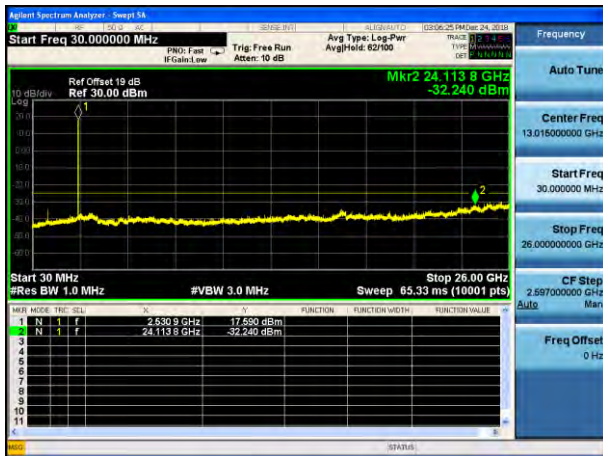

Lowest channel

Middle channel

Highest channel

Test Mode: LTE Band 5/Band 26(Upper Band) / 5MHz /1RB      Test Mode: LTE Band 5/Band 26(Upper Band) / 5MHz /25RB

Lowest channel

Middle channel

Highest channel

Test Mode: LTE Band 5/Band 26(Upper Band) / 10MHz /1RB

Test Mode: LTE Band 5/Band 26(Upper Band) / 10MHz /50RB

Lowest channel

Middle channel

Highest channel

Test Mode: LTE Band 7 / 5MHz /1RB

Test Mode: LTE Band 7 / 5MHz /25RB

Lowest channel

Middle channel

Highest channel

Test Mode: LTE Band 7 / 10MHz /1RB

Test Mode: LTE Band 7 / 10MHz /50RB

Lowest channel

Middle channel

Highest channel

Test Mode: LTE Band 7 / 15MHz /1RB      Test Mode: LTE Band 7 / 15MHz /75RB

Lowest channel

Middle channel

Highest channel

Test Mode: LTE Band 7 / 20MHz / 1RB      Test Mode: LTE Band 7 / 20MHz / 100RB

Lowest channel

Middle channel

Highest channel

Test Mode: LTE Band 12 / 1.4MHz /1RB      Test Mode: LTE Band 12 / 1.4MHz /6RB