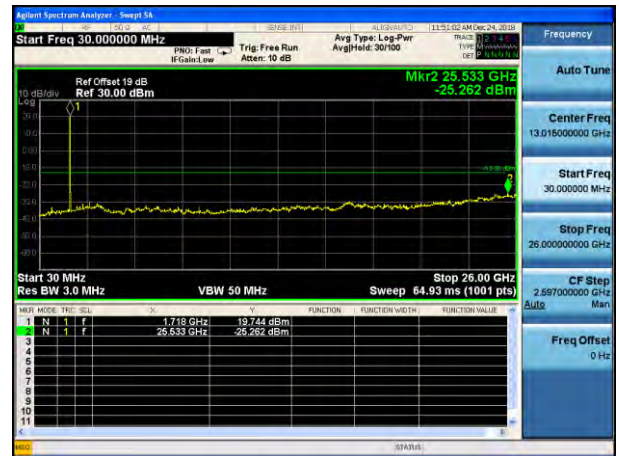

Test Mode: LTE Band 4 / 15MHz /1RB

Test Mode: LTE Band 4 / 15MHz /75RB

Lowest channel

Middle channel

Highest channel

Test Mode: LTE Band 4 / 20MHz /1RB

Test Mode: LTE Band 4 / 20MHz /100RB

Lowest channel

Middle channel

Highest channel

Test Mode: LTE Band 5 / 1.4MHz /1RB      Test Mode: LTE Band 5 / 1.4MHz /6RB

Lowest channel

Middle channel

Highest channel

Test Mode: LTE Band 5 / 3MHz /1RB

Test Mode: LTE Band 5 / 3MHz /15RB

Lowest channel

Middle channel

Highest channel

Test Mode: LTE Band 5/Band 26(Upper Band) / 5MHz /1RB      Test Mode: LTE Band 5/Band 26(Upper Band) / 5MHz /25RB

Lowest channel

Middle channel

Highest channel

Test Mode: LTE Band 5/Band 26(Upper Band) / 10MHz /1RB