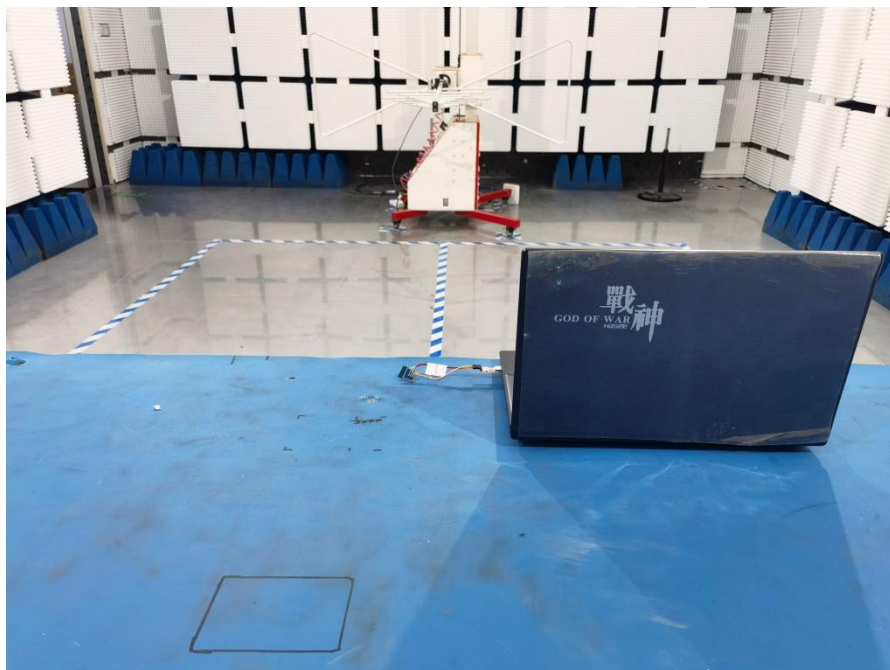

Model No.: RF-BM-ND06

Radiated Spurious Emissions

Conducted Emissions at AC Power Line (150kHz-30MHz)