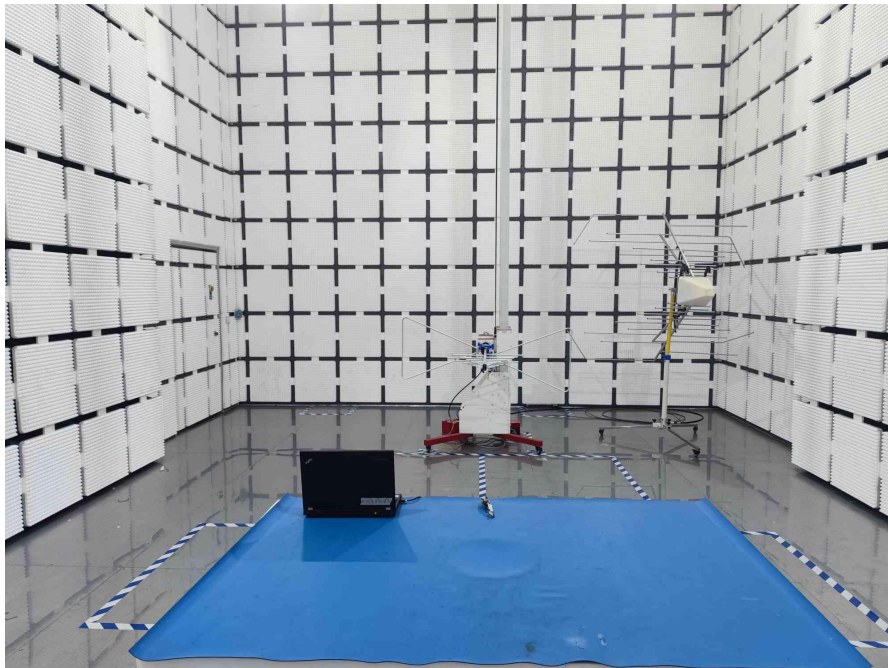

Product Name : BT module

Radiated Emissions (above 1GHz)

Radiated Emissions (30MHz-1GHz)

Conducted Emissions at AC Power Line (150kHz-30MHz)