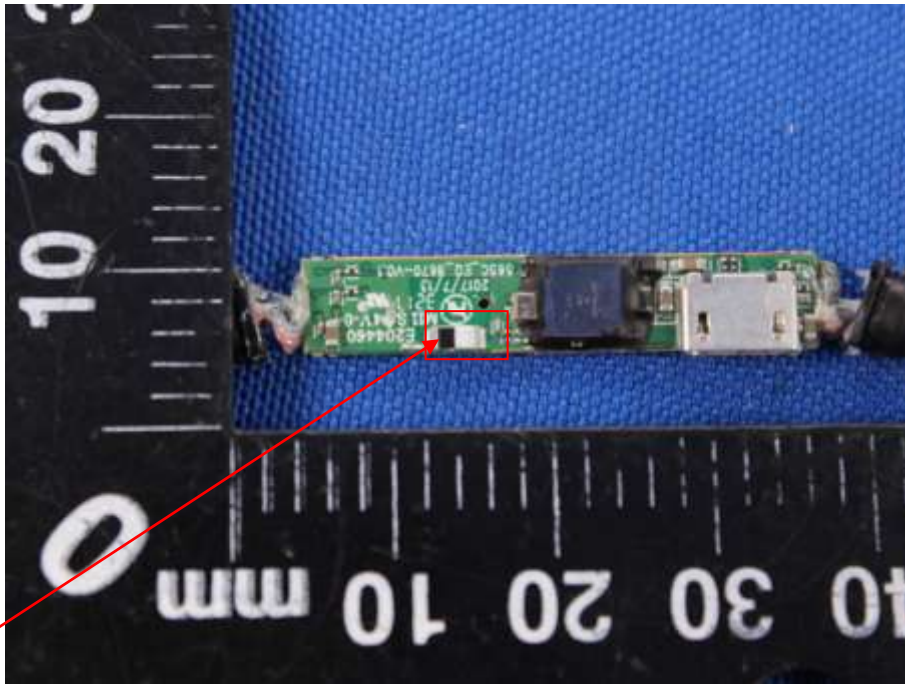

Appendix B: Photographs of EUT

Product: Bluetooth Earphone

Model: MEE audio EB1

Internal Photos

Antenna