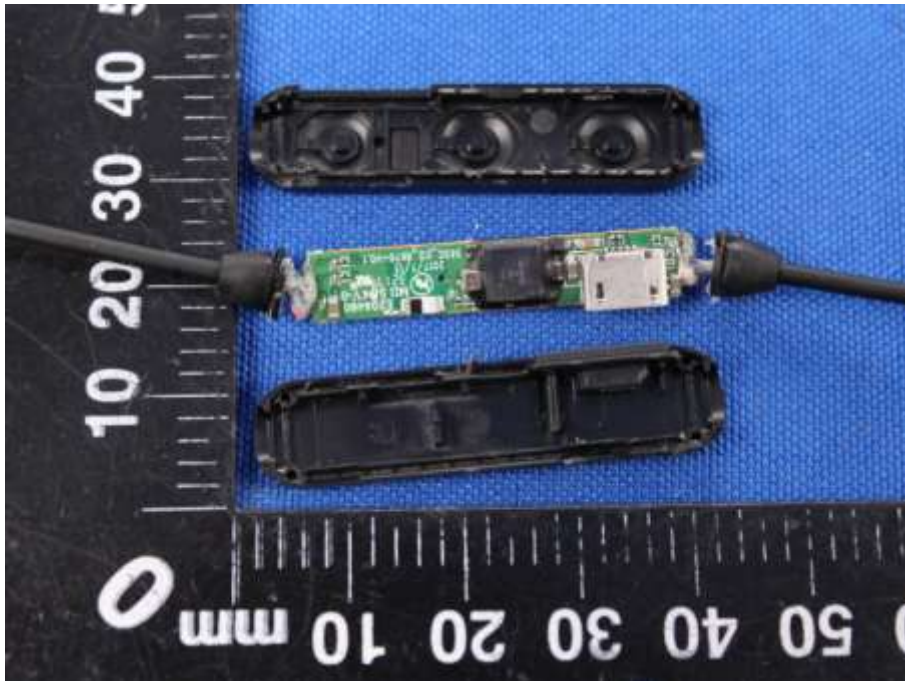

Appendix B: Photographs of EUT

Product: Bluetooth Earphone

Model: MEE audio EB1

Internal Photos

Antenna