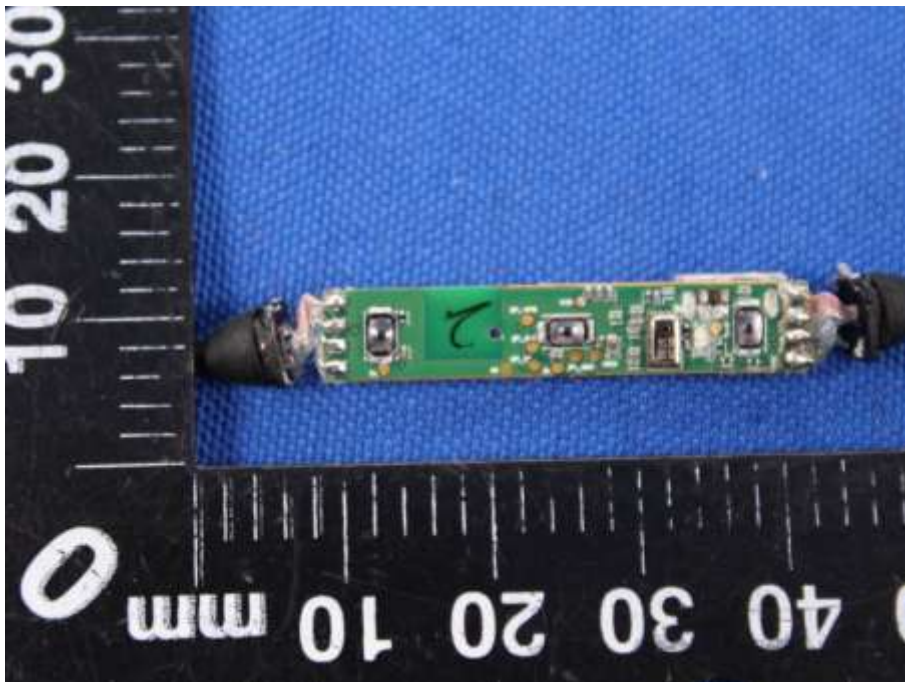

Appendix B: Photographs of EUT

Product: Bluetooth Earphone

Model: MEE audio EB1

Internal Photos

Antenna