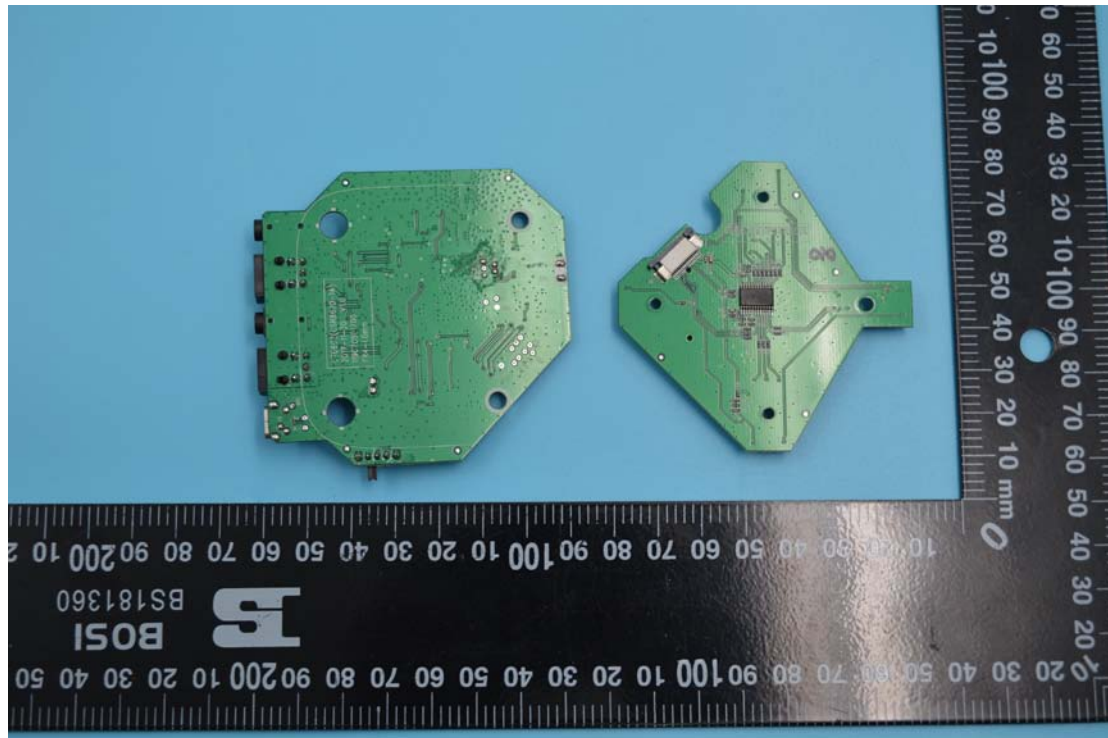

Model No.: AF-CH

Internal Photos

1. EUT uncover view

2. Mainboard front view

3. Mainboard rear view

4. BT antenna view