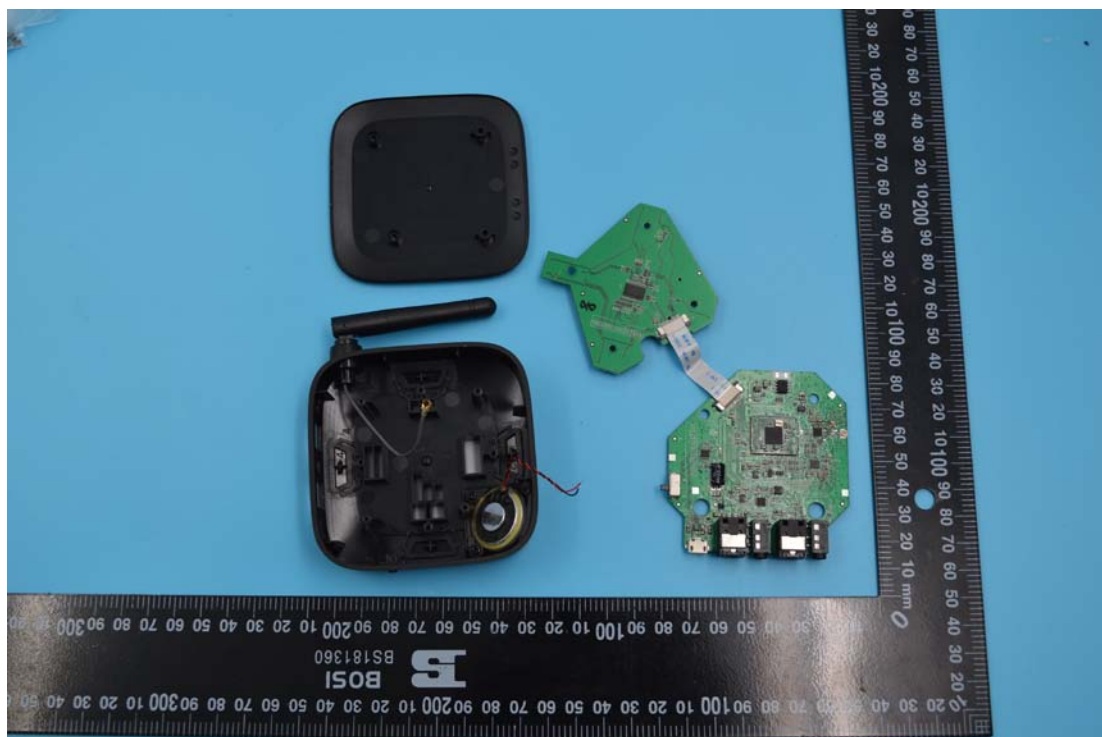

Model No.: AF-CH

Internal Photos

1. EUT uncover view

2. Mainboard front view

3. Mainboard rear view

4. BT antenna view