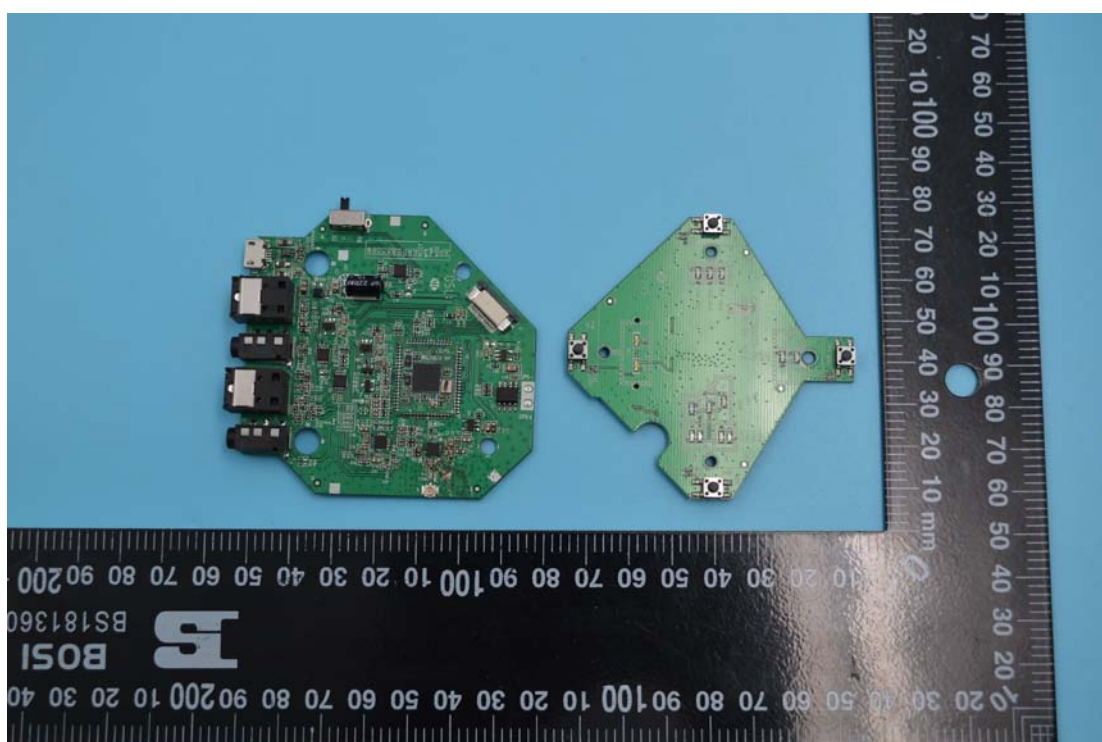

Model No.: AF-CH

Internal Photos

1. EUT uncover view

2. Mainboard front view

3. Mainboard rear view

4. BT antenna view