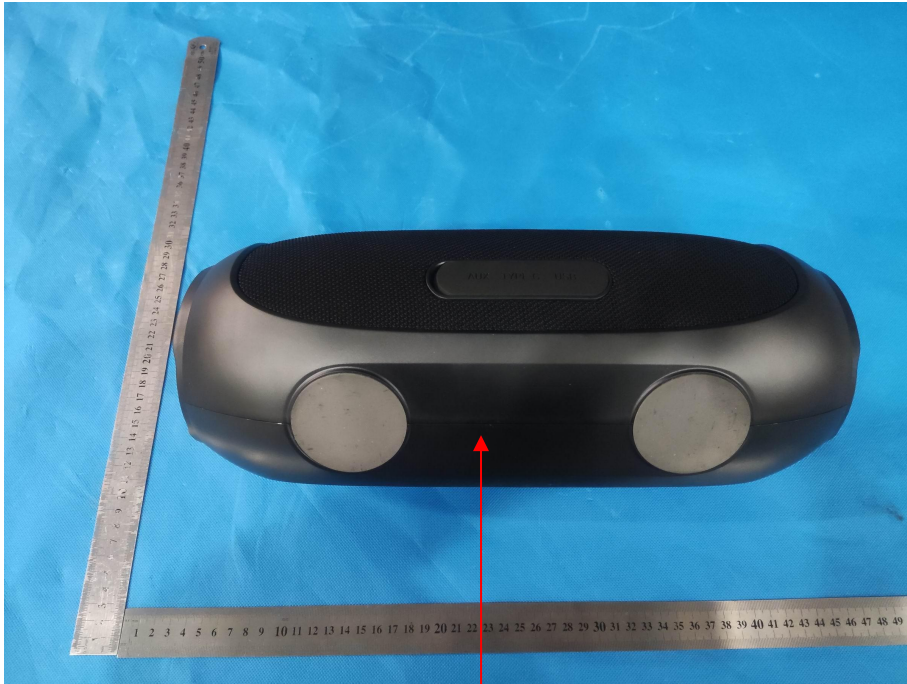

FCC Label

partySPKR big speaker

Model Name: SPKR-party

FCC ID: 2ABMR-SPKR2