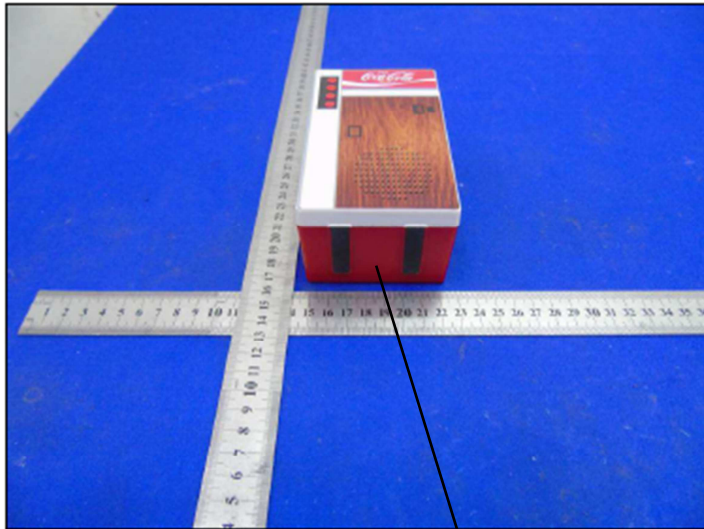

Label Size : 25x38mm

The label stamped to the equipment by permanent adhesive.

Label Location