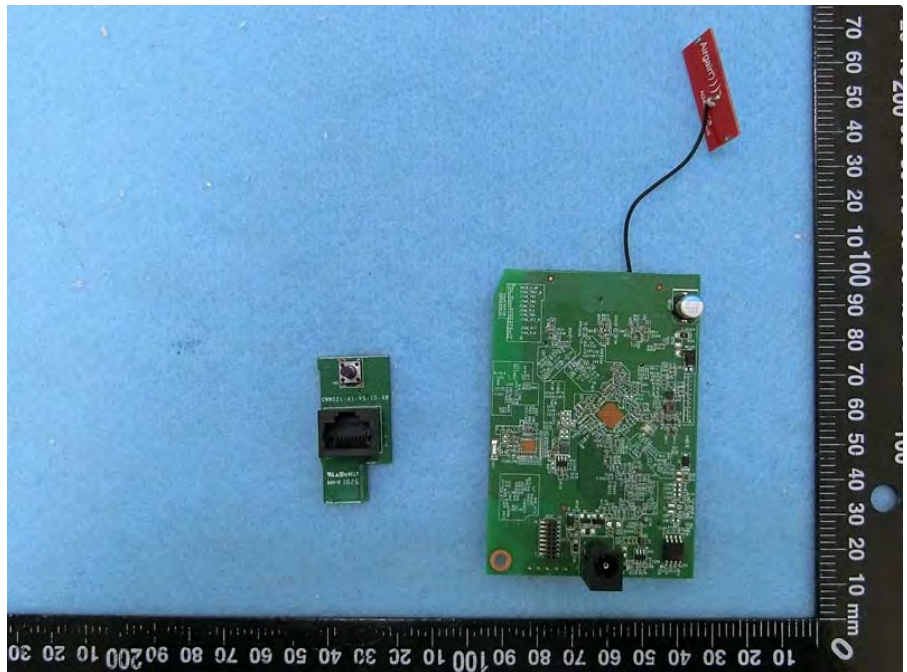

Brand Name: Viasat Model Name: RE1XXXN-030 (Where "X", may be 0~9, A~Z, blank or dash) 、RE1111N-030 、RE1121N-030

Adapter 1