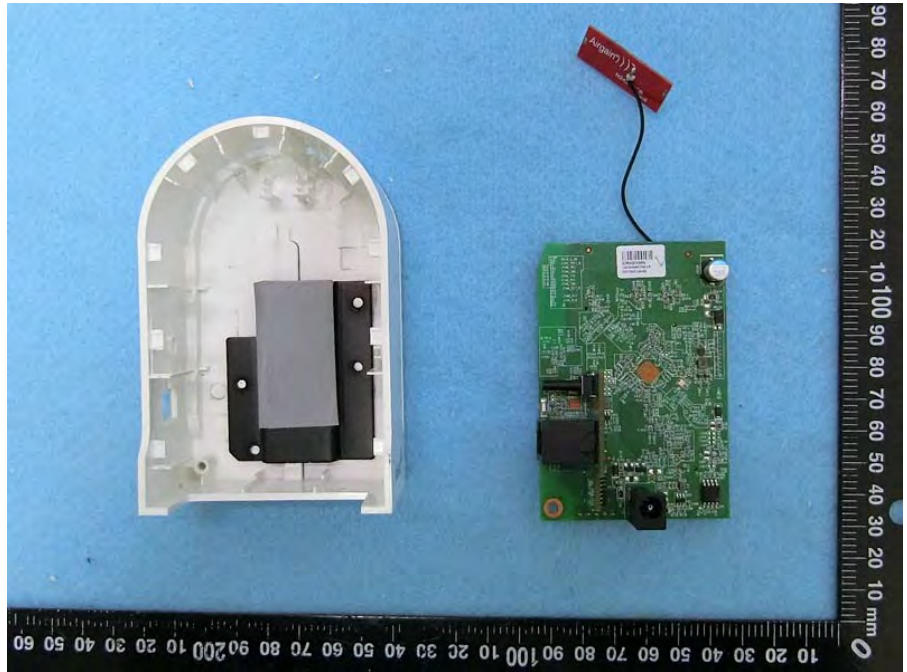

Brand Name: Viasat Model Name: RE1XXXN-030 (Where "X", may be 0~9, A~Z, blank or dash) 、RE1111N-030 、RE1121N-030

Adapter 1