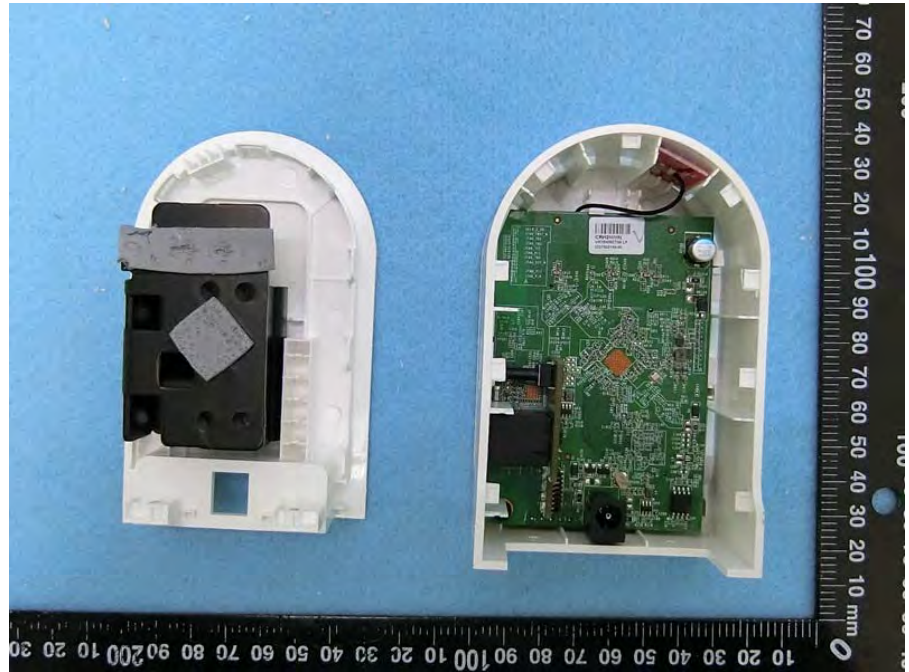

Brand Name: Viasat Model Name: RE1XXXN-030 (Where "X", may be 0~9, A~Z, blank or dash) 、RE1111N-030 、RE1121N-030

Adapter 1