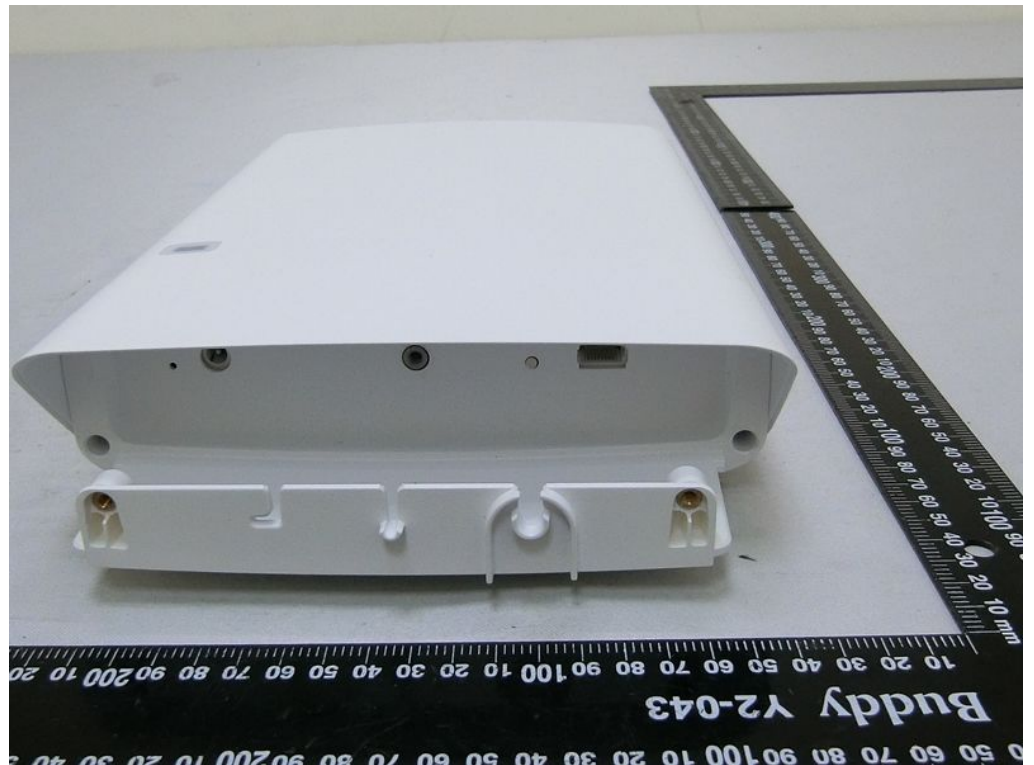

Brand Name: Calix Model Name: u4hm GM1028H

Adapter

Wall mount bracke

Ground cable