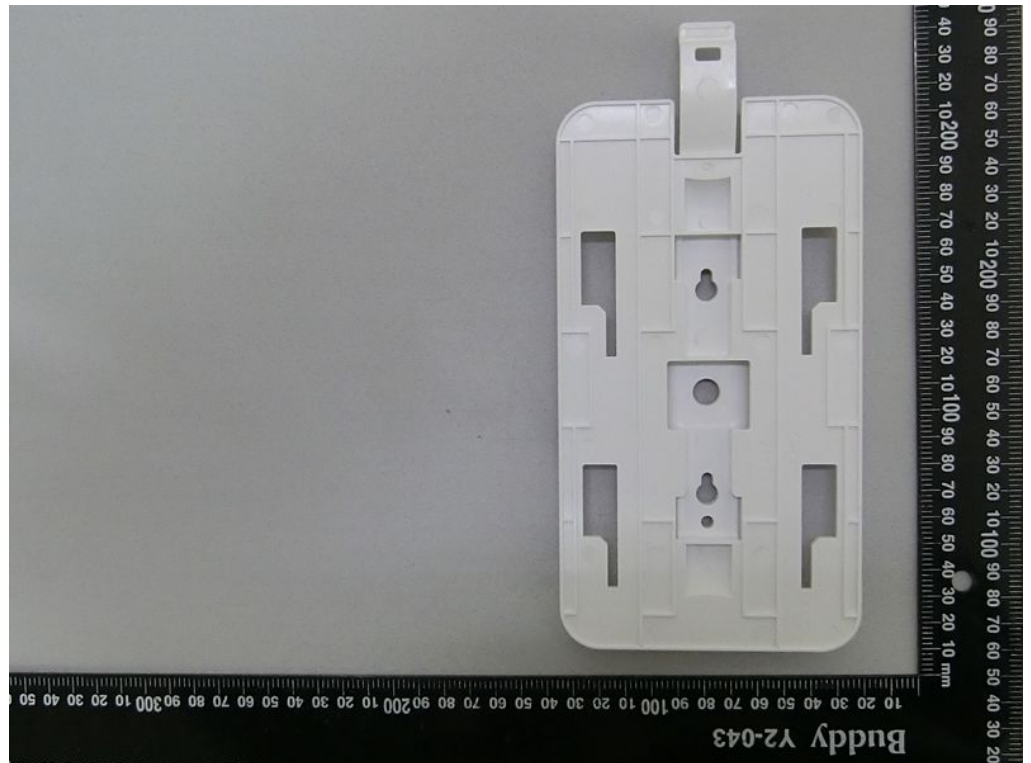

Brand Name: Calix Model Name: u4hm GM1028H

Adapter

Wall mount bracke

Ground cable