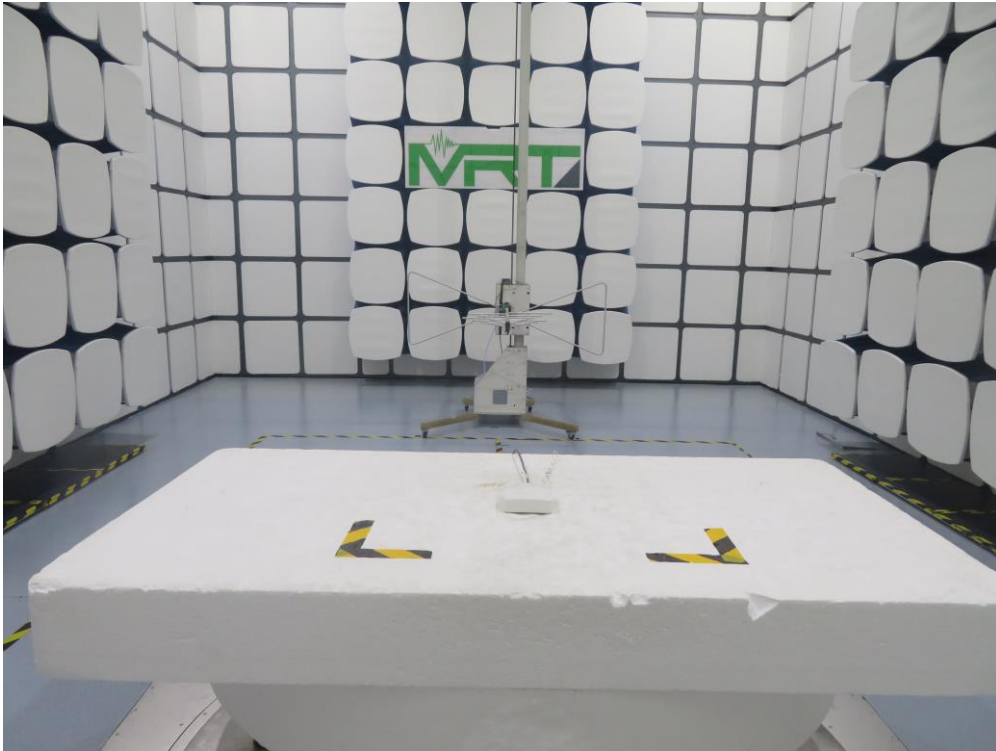

Test Setup Photo

Description: Front View of Conducted Emission Test Setup for Power Port

Description: Back View of Conducted Emission Test Setup for Power Port

Description: Radiated Spurious Emission Test Setup for Below 1GHz

Description: Radiated Spurious Emission Test Setup for Above 1GHz

Description: Conducted Test Setup

Description: DFS Test Setup