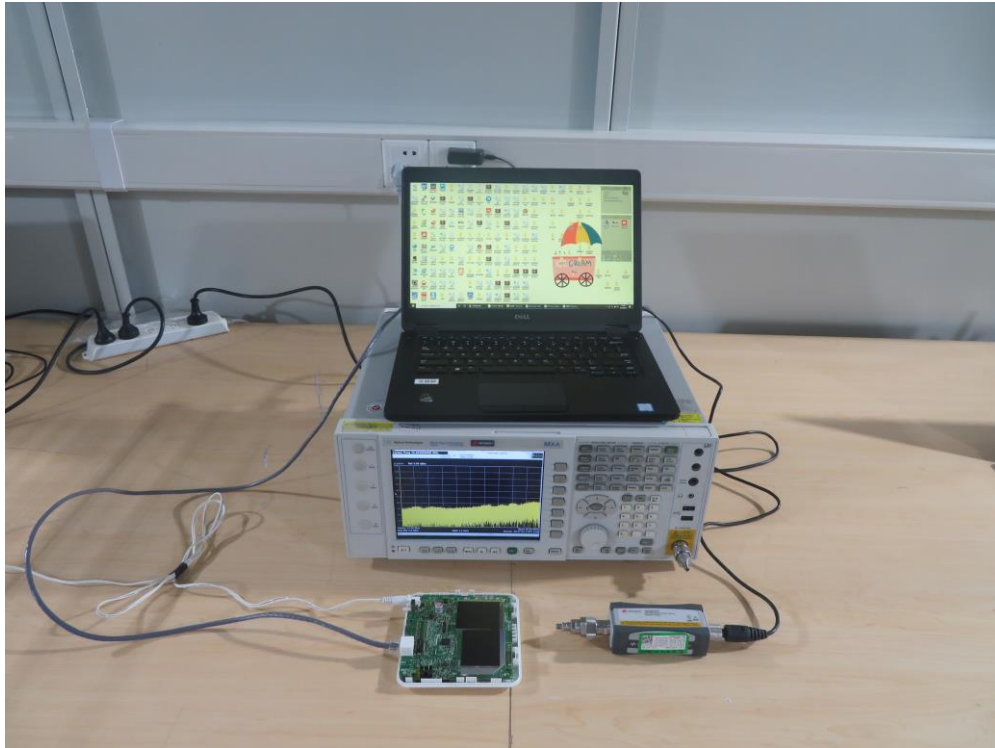

Test Setup Photo

Description: Front View of Conducted Emission Test Setup for Power Port

Description: Back View of Conducted Emission Test Setup for Power Port

Description: Radiated Spurious Emission Test Setup for Below 1GHz

Description: Radiated Spurious Emission Test Setup for Above 1GHz

Description: Conducted Test Setup

Description: DFS Test Setup