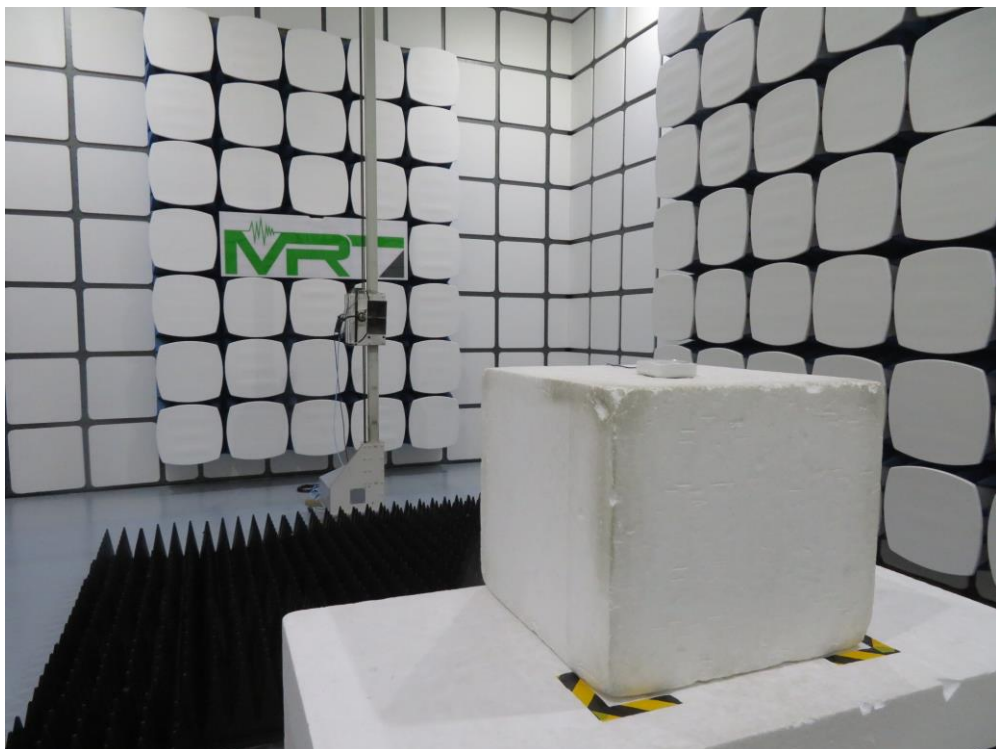

Test Setup Photo

Description: Front View of Conducted Emission Test Setup for Power Port

Description: Back View of Conducted Emission Test Setup for Power Port

Description: Radiated Spurious Emission Test Setup for Below 1GHz

Description: Radiated Spurious Emission Test Setup for Above 1GHz

Description: Conducted Test Setup

Description: DFS Test Setup