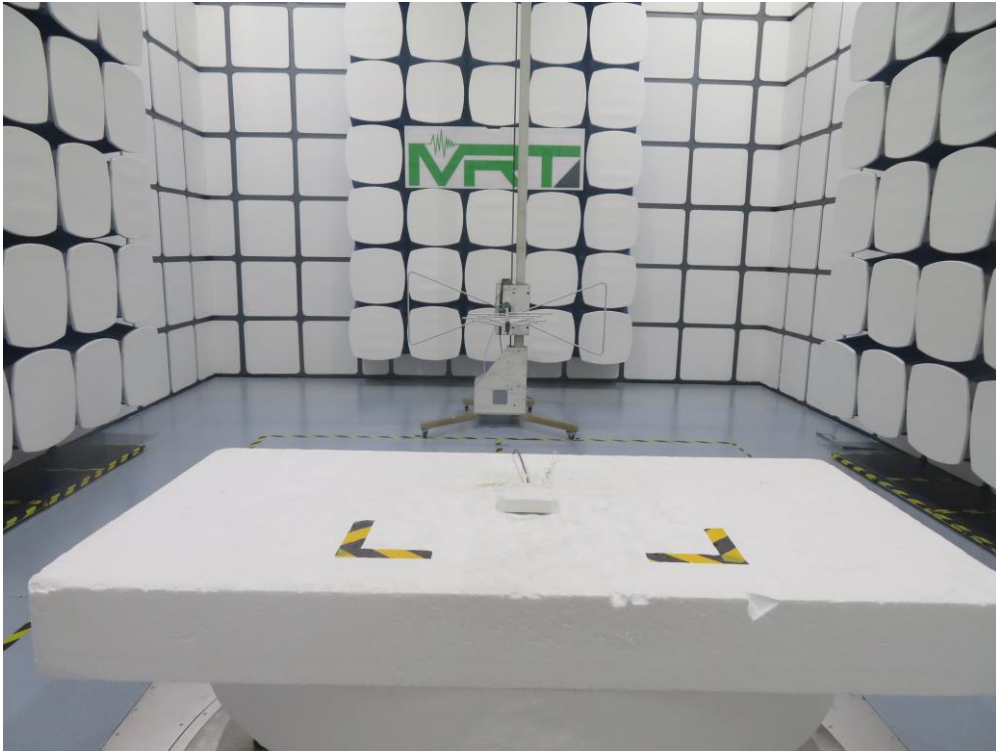

## Test Setup Photo

Description: Front View of Conducted Emission Test Setup for Power Port

Description: Back View of Conducted Emission Test Setup for Power Port

Description: Radiated Spurious Emission Test Setup for Below 1GHz

Description: Radiated Spurious Emission Test Setup for Above 1GHz

Description: Conducted Test Setup